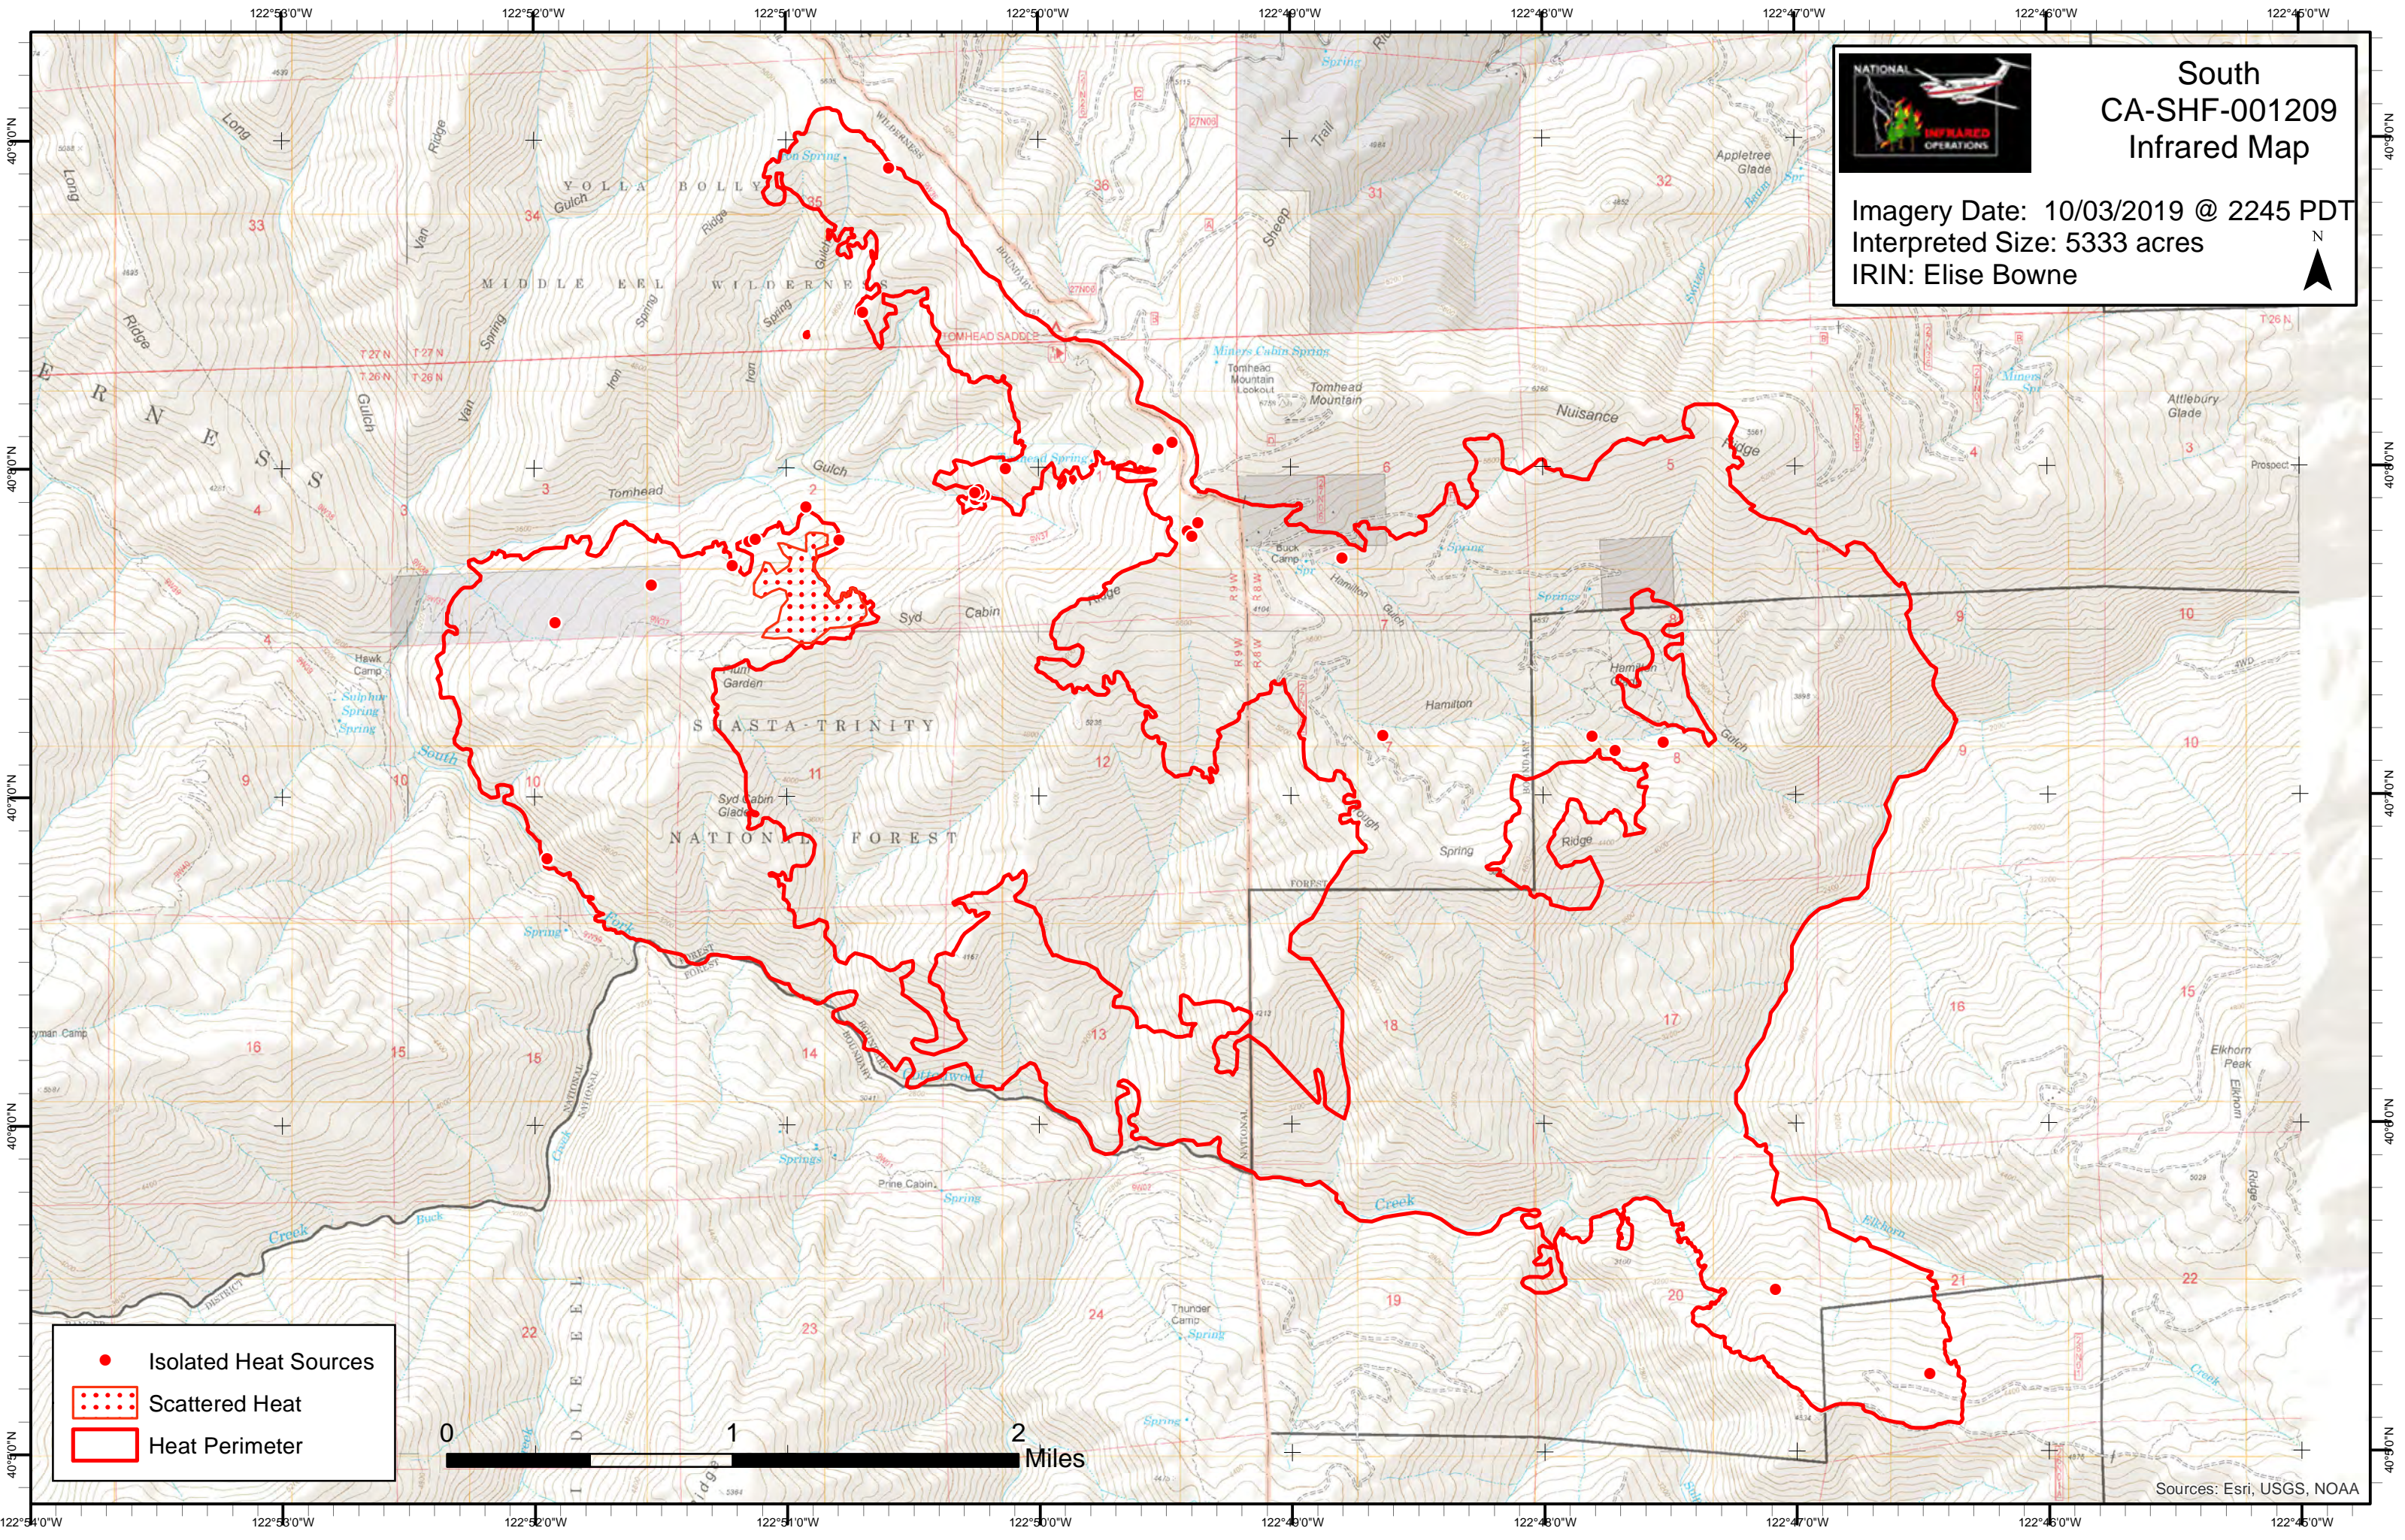

South CA-SHF-001209 Infrared Map

Imagery Date: 10/03/2019 @ 2245 PDT
Interpreted Size: 5333 acres
IRIN: Elise Bowne

- Isolated Heat Sources
- ▣ Scattered Heat
- ▭ Heat Perimeter