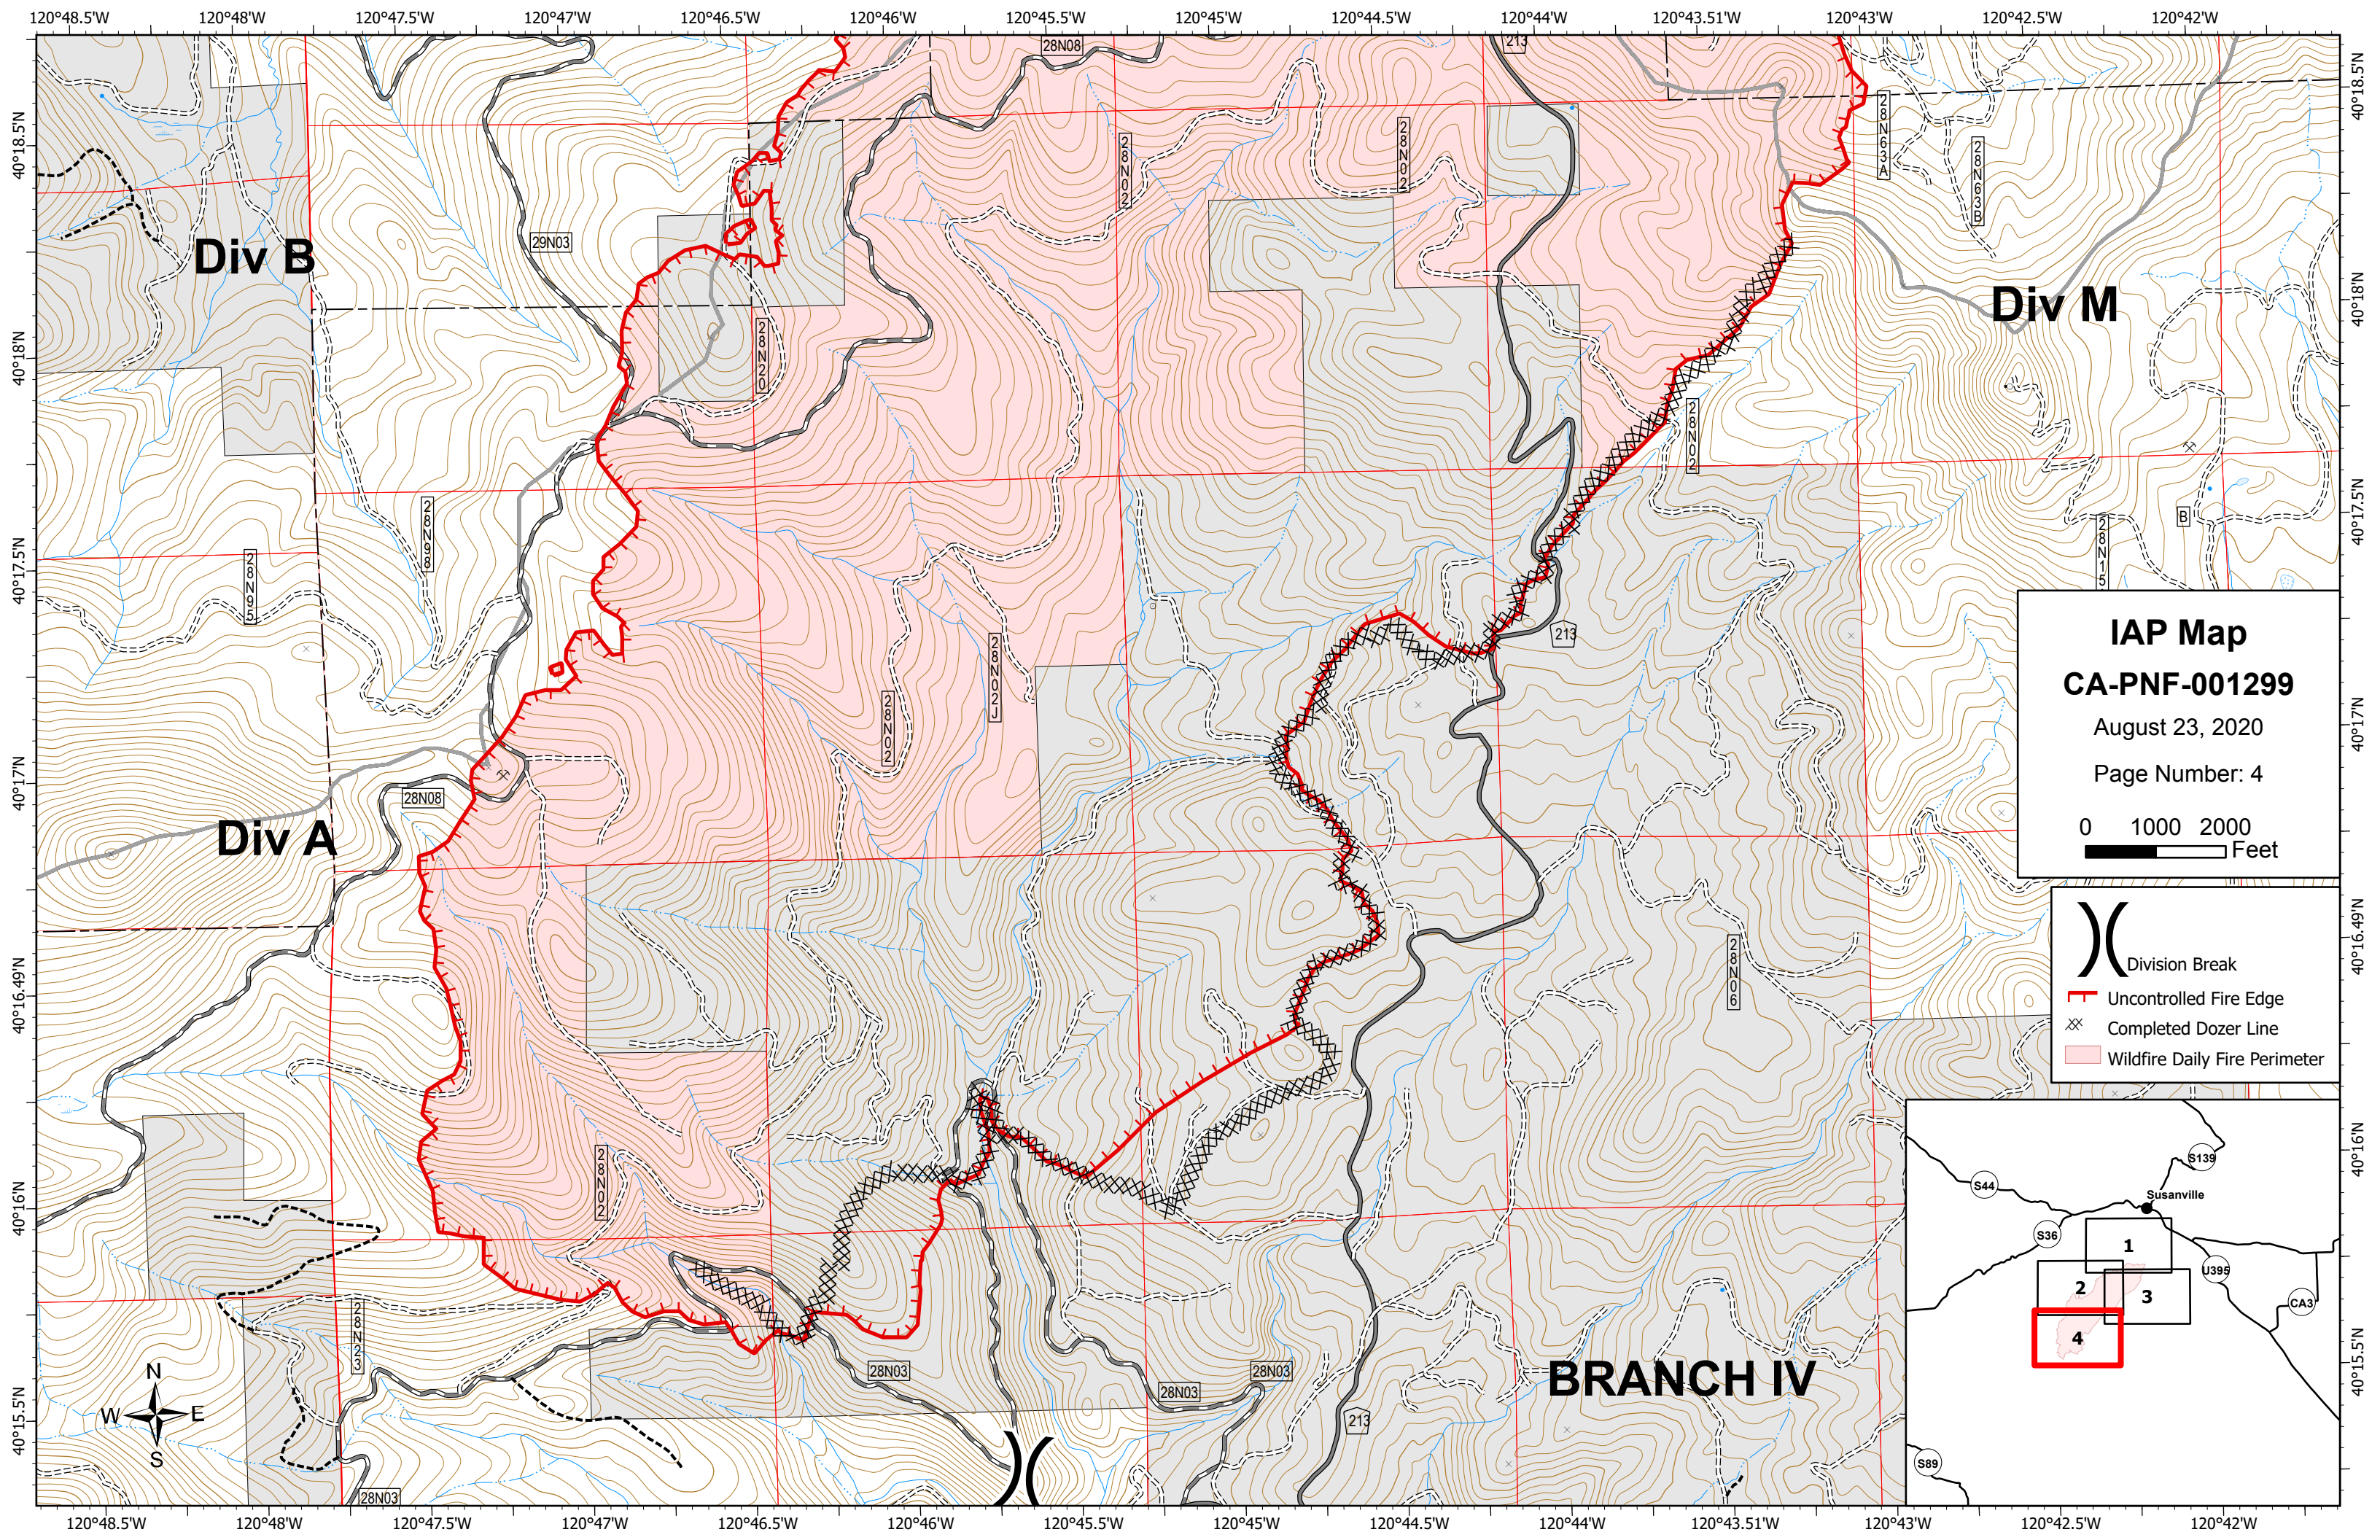

# IAP Map Index Map

Sheep Fire  
CA-PNF-1299  
August 23, 2020

0 2  
Miles

- Uncontrolled Fire Edge
- Completed Dozer Line
- Proposed Dozer Line
- Camp
- Drop Point
- Division Break
- Branch Break
- Wildfire Daily Fire Perimeter

# IAP Map

## CA-PNF-001299

August 23, 2020

Page Number: 3

- Branch Break
- Uncontrolled Fire Edge
- Wildfire Daily Fire Perimeter

Div M

Div H

**IAP Map**  
**CA-PNF-001299**  
August 23, 2020  
Page Number: 4  
0 1000 2000  
Feet

- Division Break
- Uncontrolled Fire Edge
- Completed Dozer Line
- Wildfire Daily Fire Perimeter