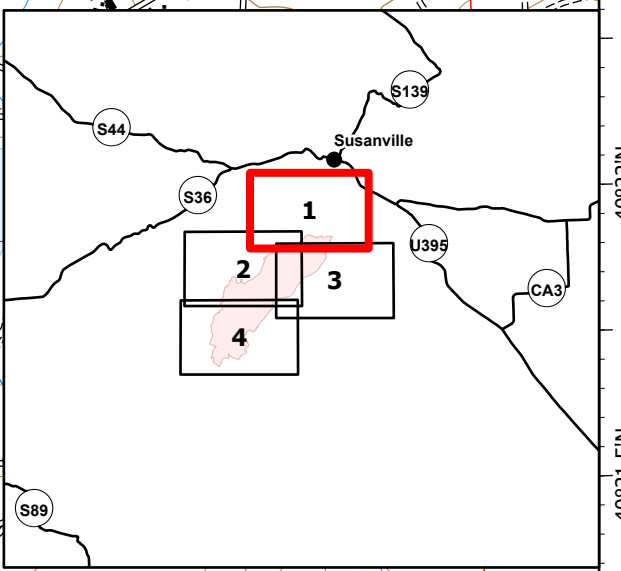

# IAP Map Index Map

Sheep Fire  
CA-PNF-1299  
August 23, 2020

0 2  
Miles

- Uncontrolled Fire Edge
- Completed Dozer Line
- Proposed Dozer Line
- Camp
- Drop Point
- Division Break
- Branch Break
- Wildfire Daily Fire Perimeter

# IAP Map

## CA-PNF-001299

August 23, 2020

Page Number: 1

- Drop Point
- ⌋ Division Break
- Uncontrolled Fire Edge
- ⊗ Completed Dozer Line
- ⊗ Proposed Dozer Line
- Wildfire Daily Fire Perimeter