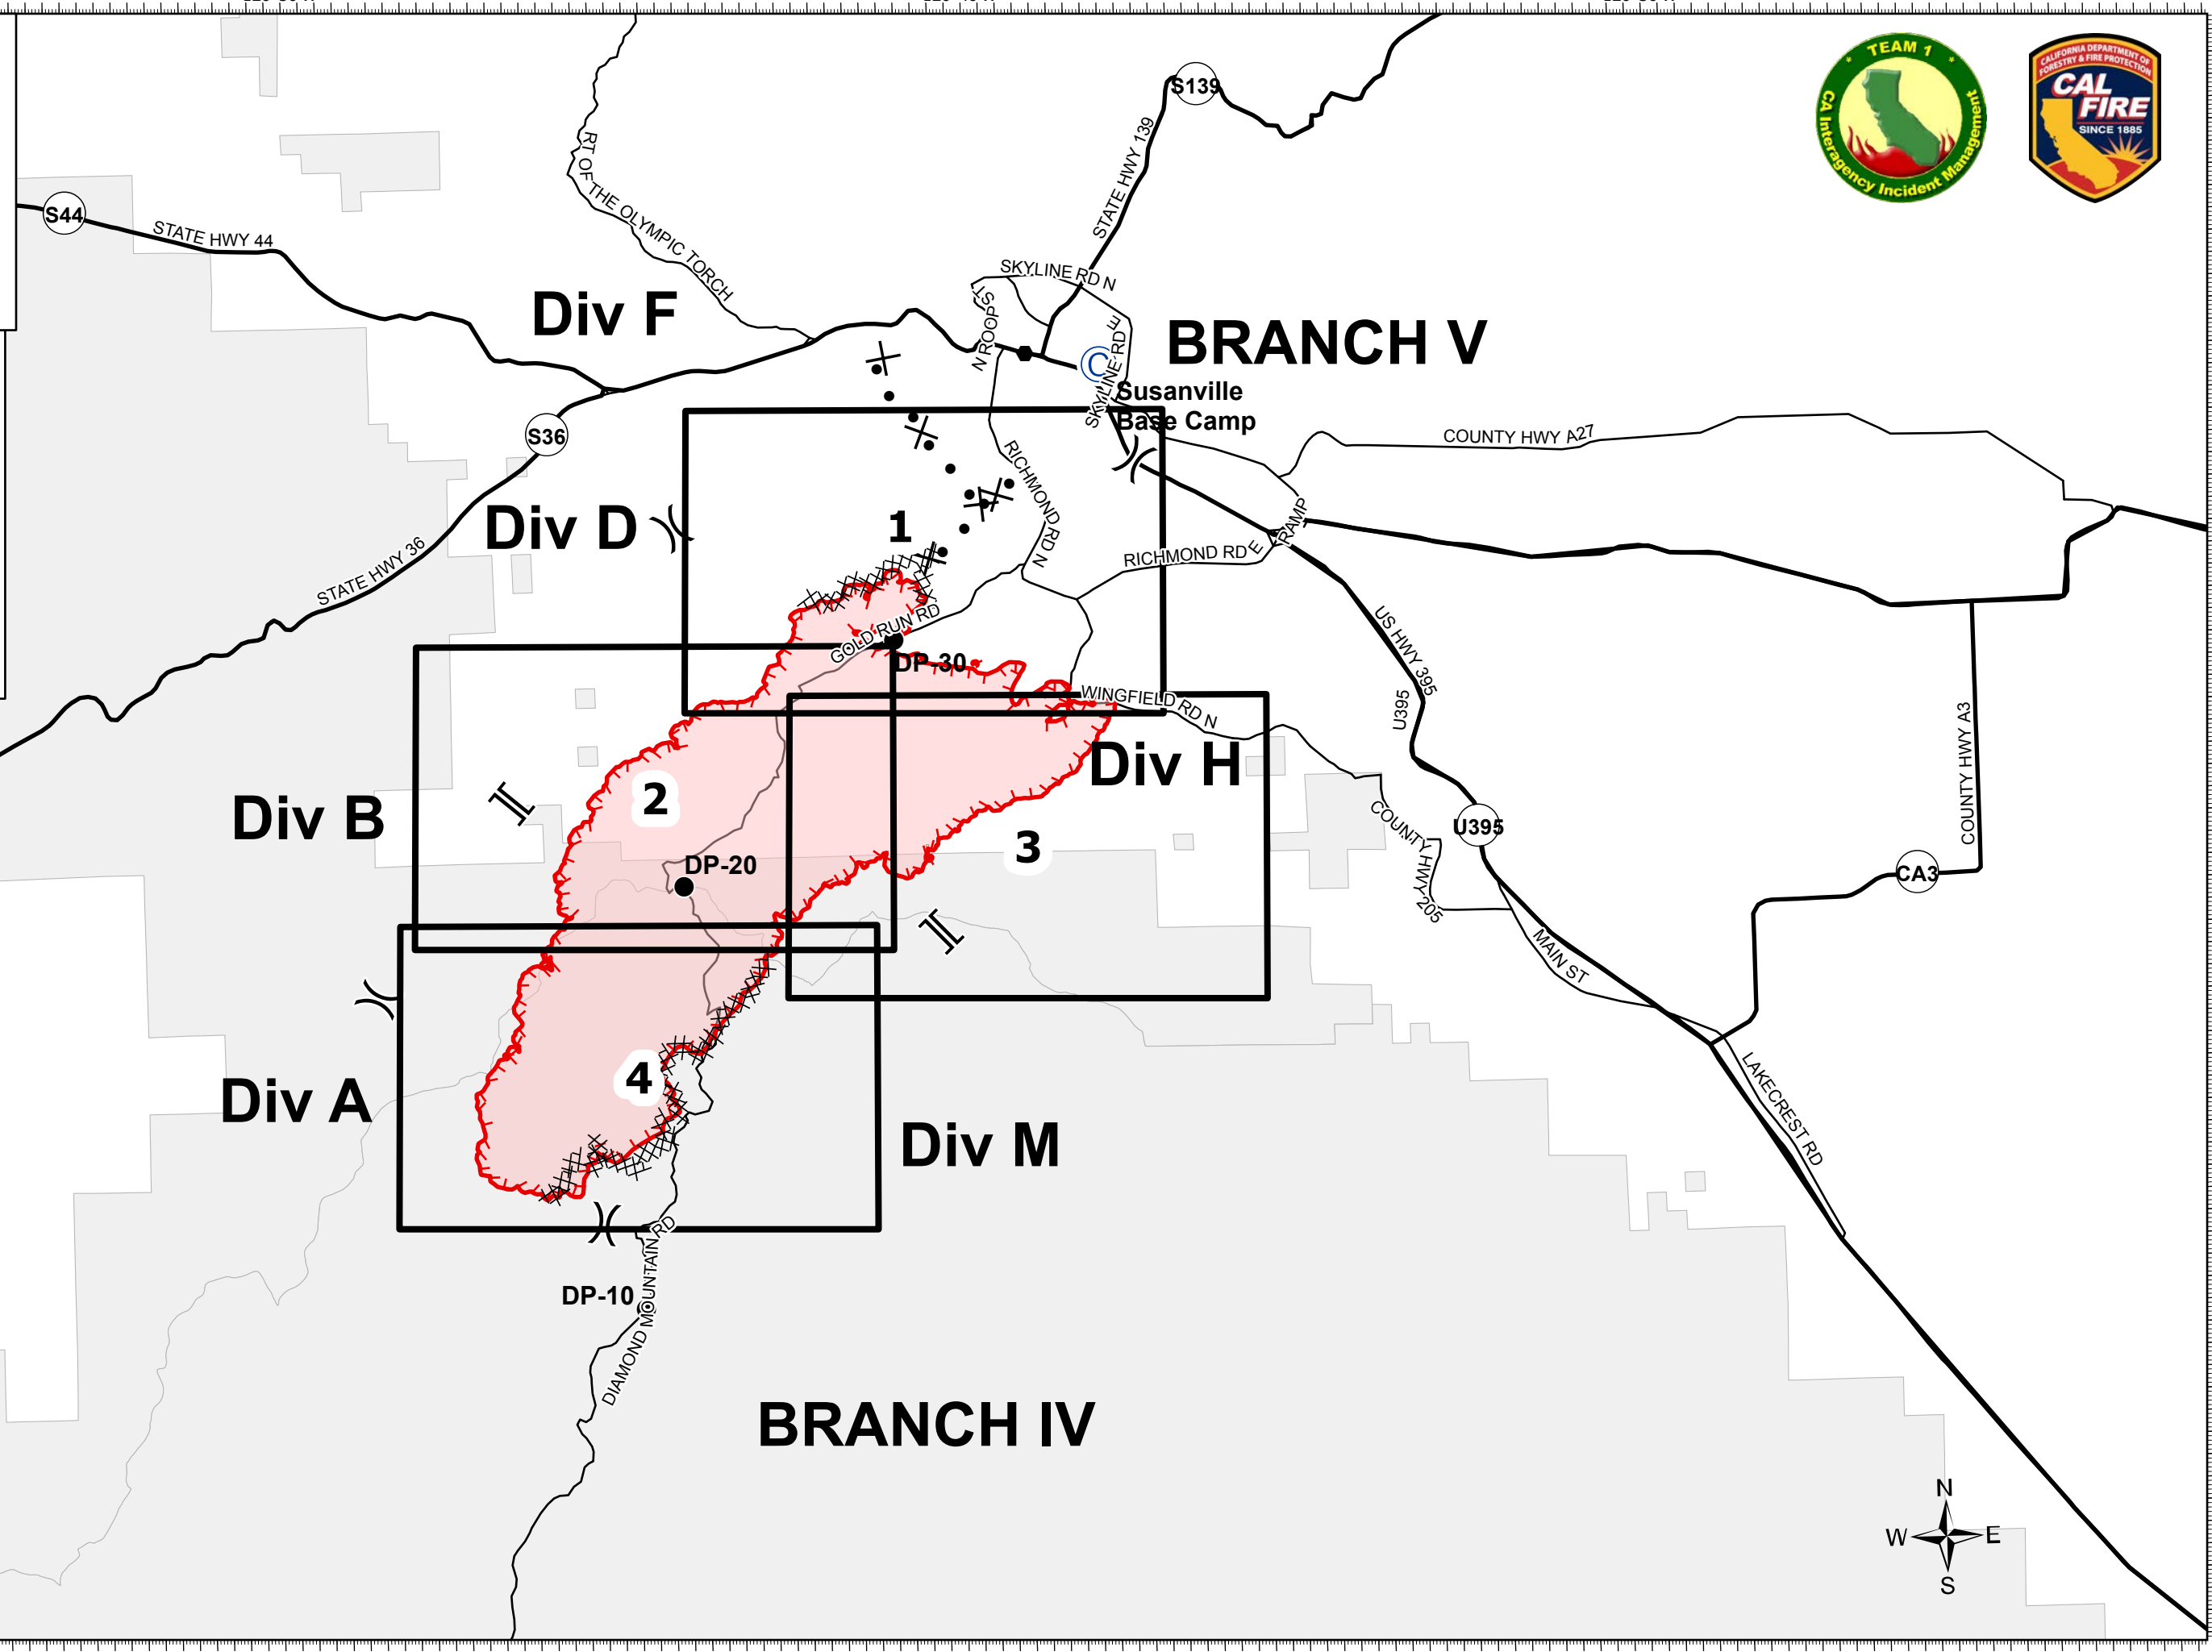

# IAP Map Index Map

Sheep Fire  
CA-PNF-1299  
August 23, 2020

0 2  
Miles

- Uncontrolled Fire Edge
- Completed Dozer Line
- Proposed Dozer Line
- Camp
- Drop Point
- Division Break
- Branch Break
- Wildfire Daily Fire Perimeter

# IAP Map