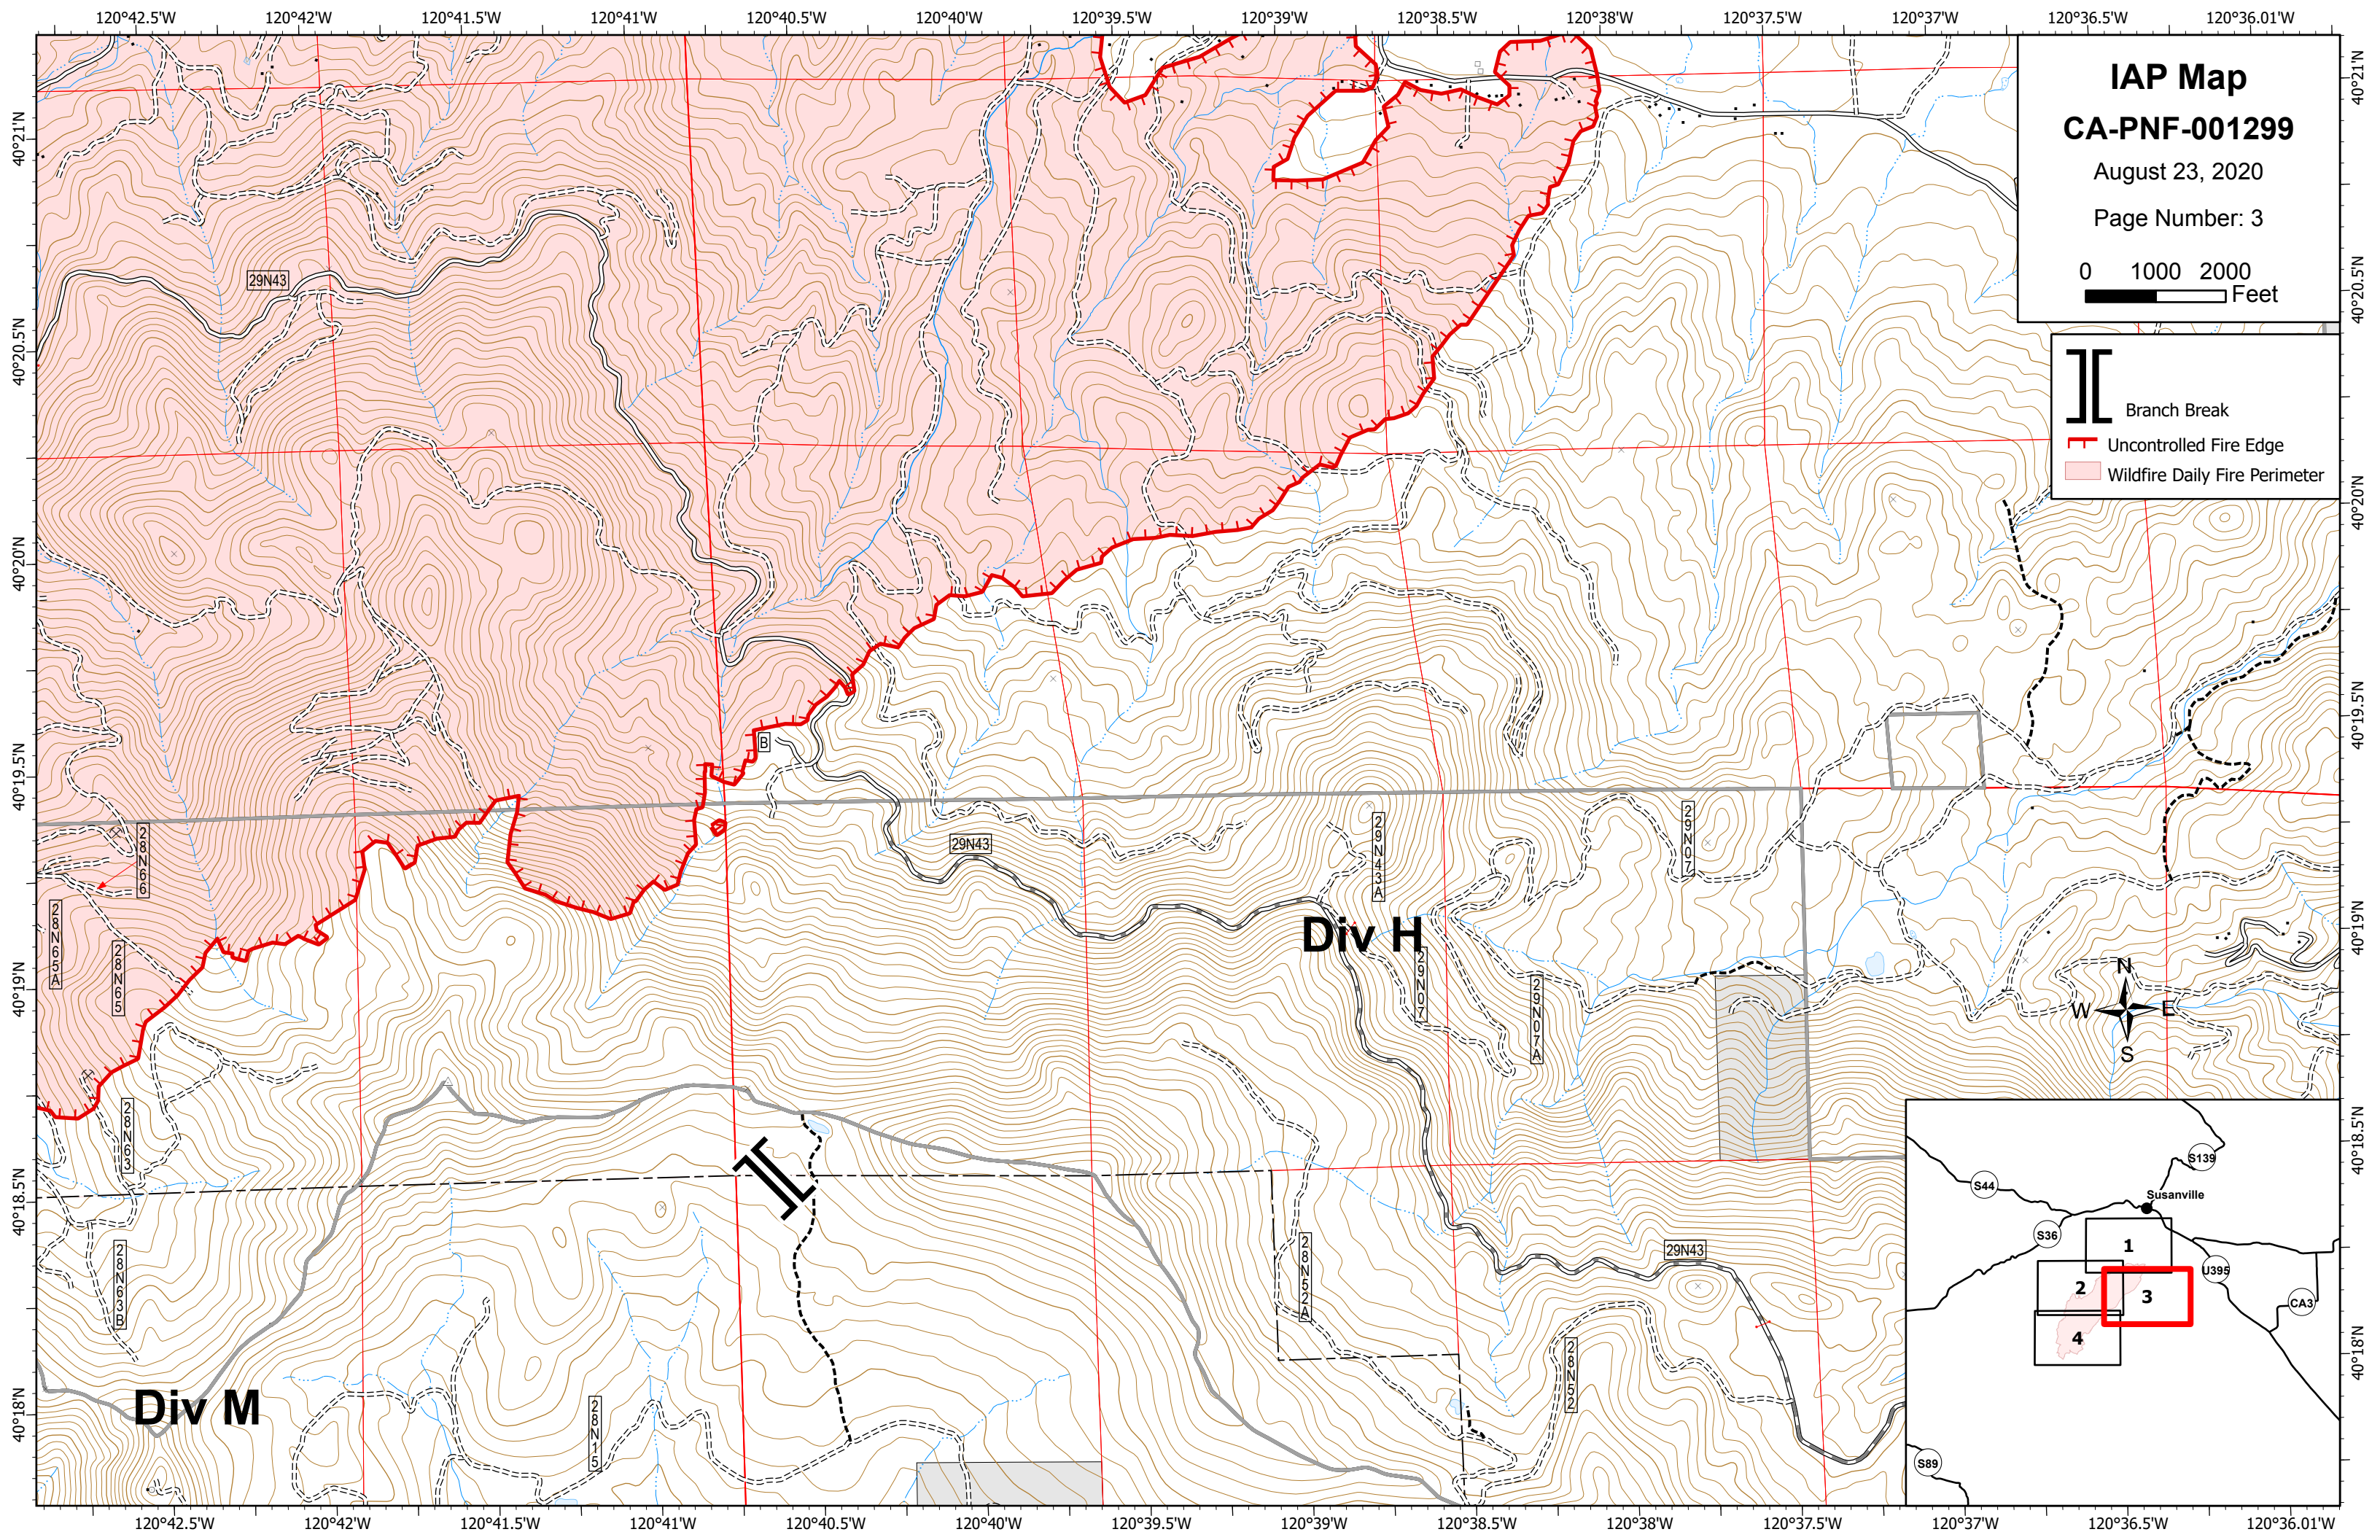

# IAP Map Index Map

Sheep Fire  
CA-PNF-1299  
August 23, 2020

0 2  
Miles

- Uncontrolled Fire Edge
- Completed Dozer Line
- Proposed Dozer Line
- Camp
- Drop Point
- Division Break
- Branch Break
- Wildfire Daily Fire Perimeter

# IAP Map

## CA-PNF-001299

August 23, 2020

Page Number: 3

- Branch Break
- Uncontrolled Fire Edge
- Wildfire Daily Fire Perimeter

Div M

Div H

**IAP Map**  
**CA-PNF-001299**  
August 23, 2020  
Page Number: 4  
0 1000 2000  
Feet

- Division Break
- Uncontrolled Fire Edge
- Completed Dozer Line
- Wildfire Daily Fire Perimeter