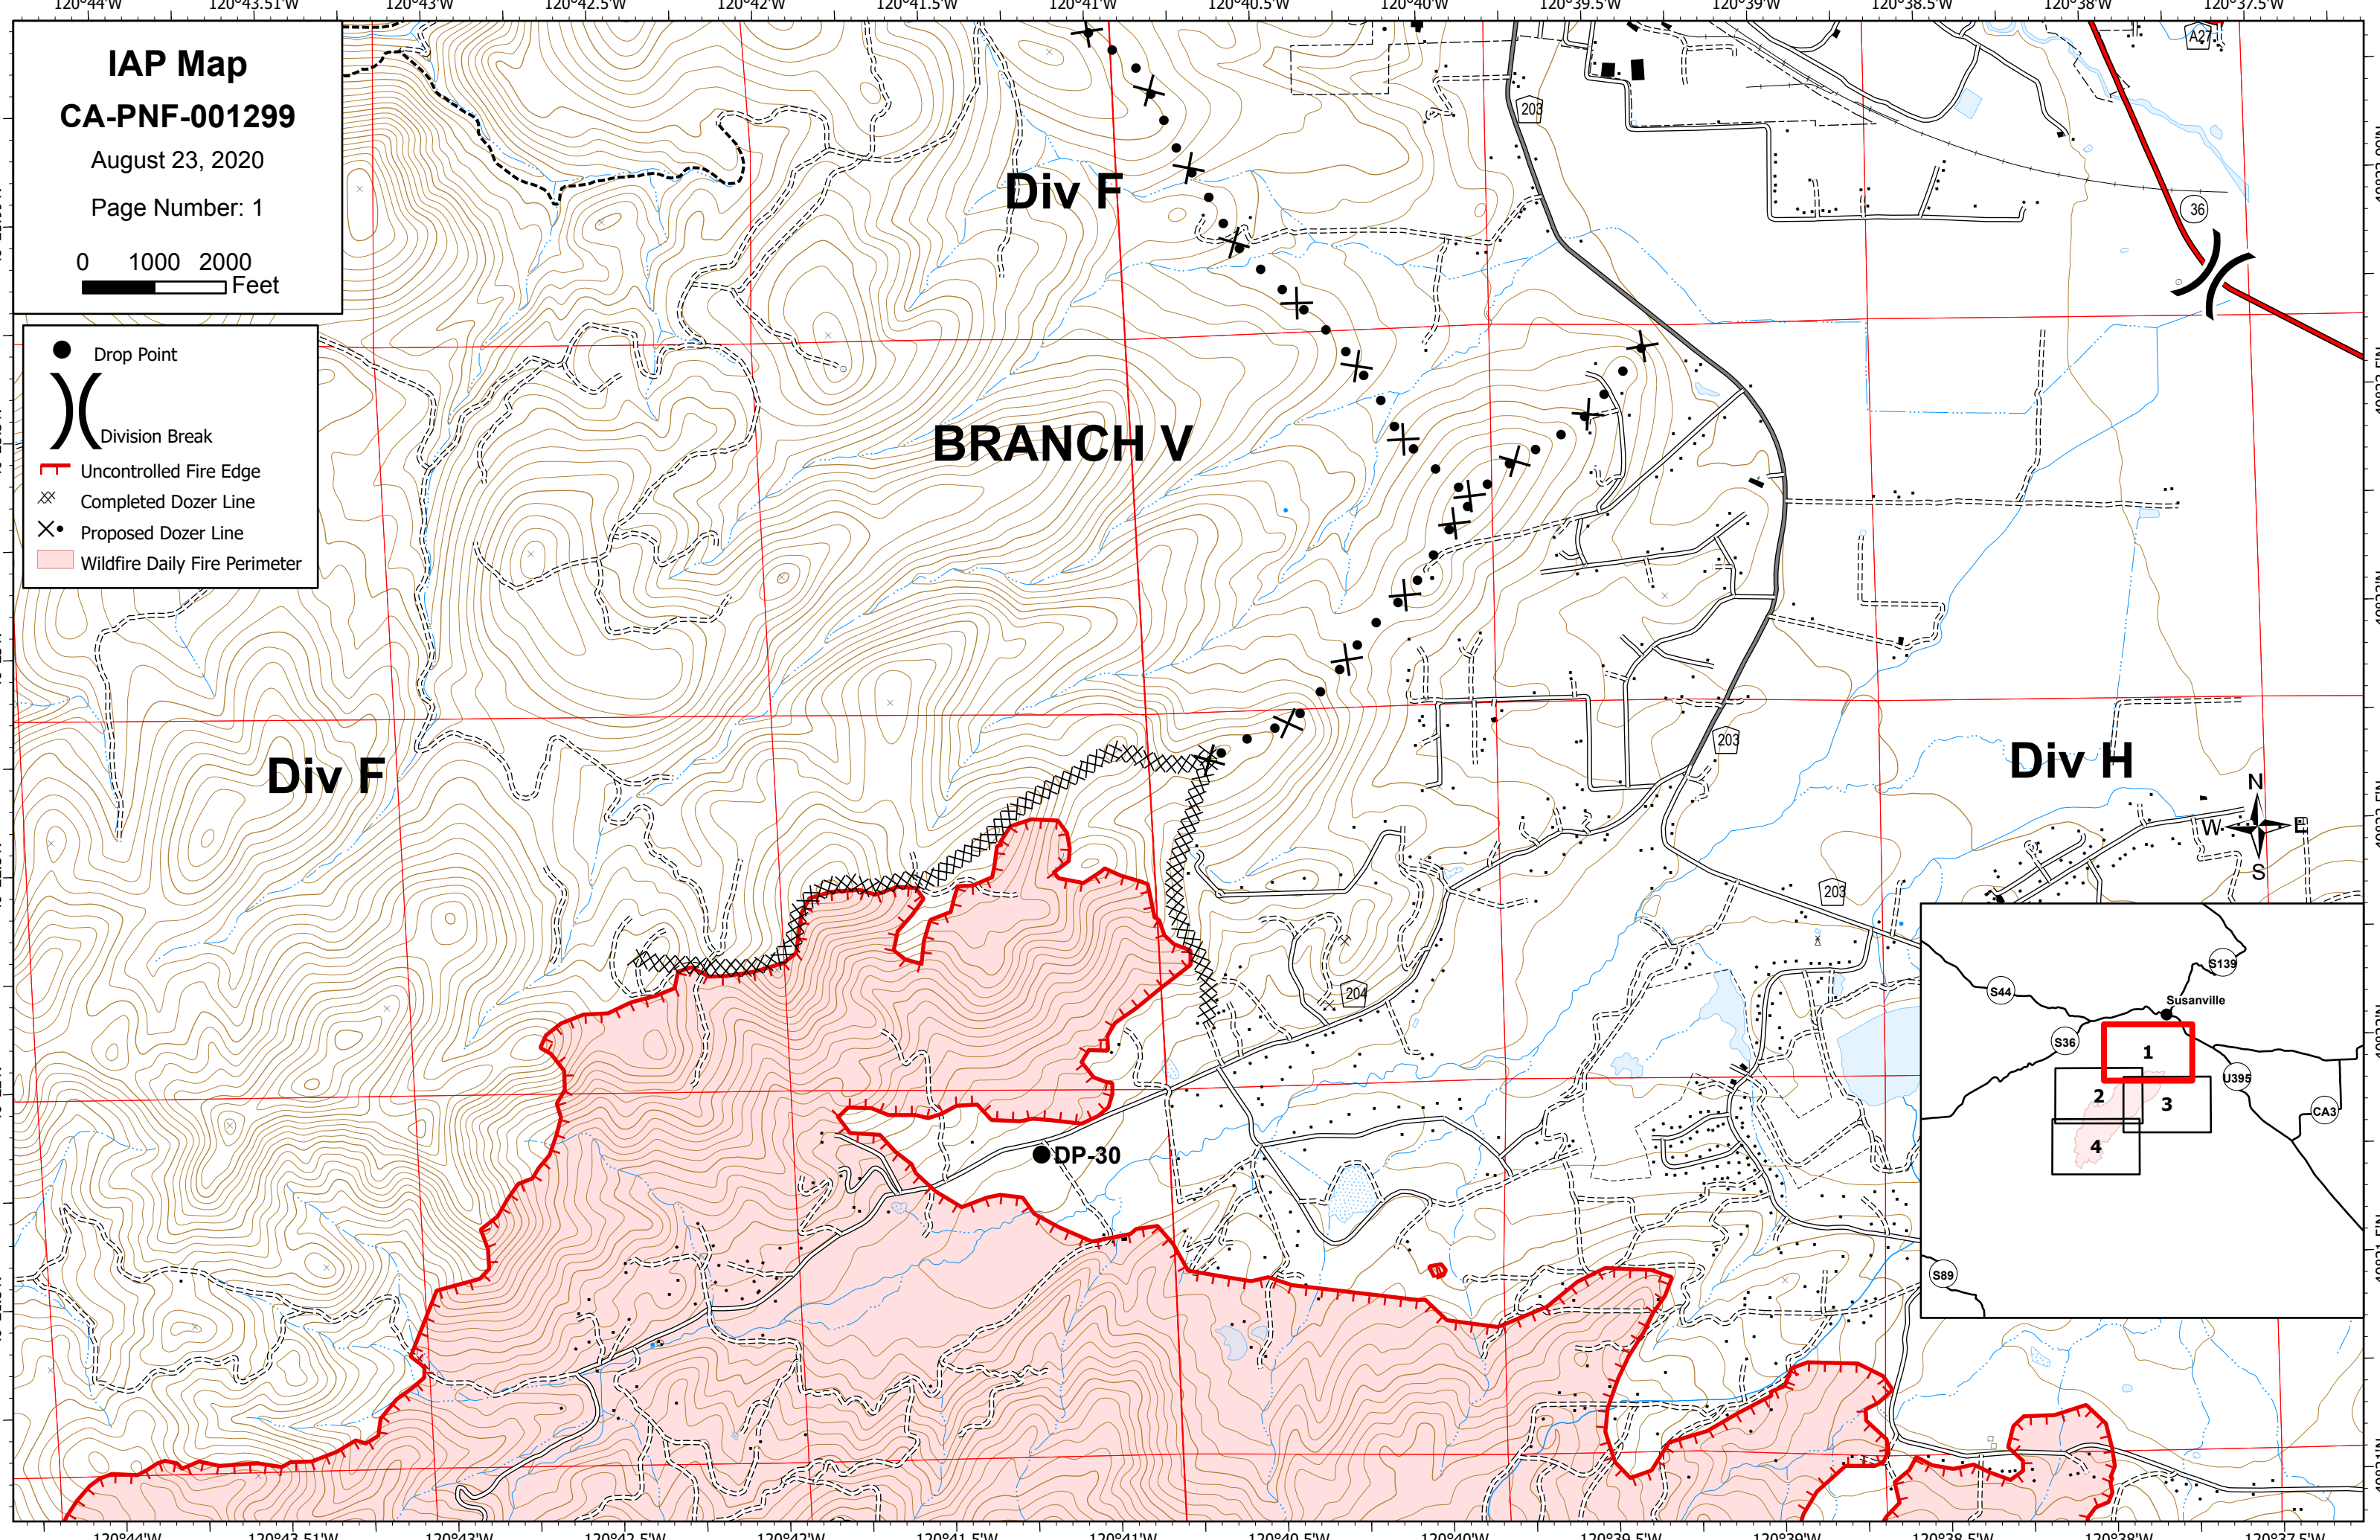

# IAP Map Index Map

Sheep Fire  
CA-PNF-1299  
August 23, 2020

0 2  
Miles

- Uncontrolled Fire Edge
- Completed Dozer Line
- Proposed Dozer Line
- Camp
- Drop Point
- Division Break
- Branch Break
- Wildfire Daily Fire Perimeter

# IAP Map

## CA-PNF-001299

August 23, 2020

Page Number: 1

- Drop Point
- ⌋ Division Break
- Uncontrolled Fire Edge
- ⊗ Completed Dozer Line
- ⊗ Proposed Dozer Line
- Wildfire Daily Fire Perimeter