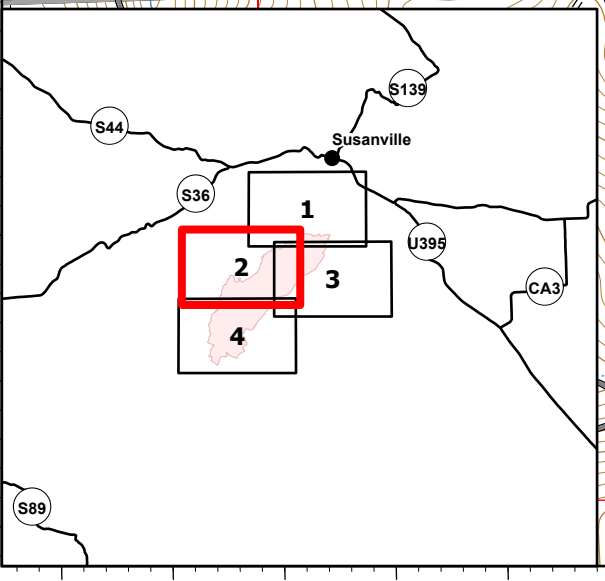

# IAP Map

## CA-PNF-001299

August 23, 2020

Page Number: 2

- Drop Point
- ┌┐ Branch Break
- ┌┐ Uncontrolled Fire Edge
- ▭ Wildfire Daily Fire Perimeter

Div D

DP-20