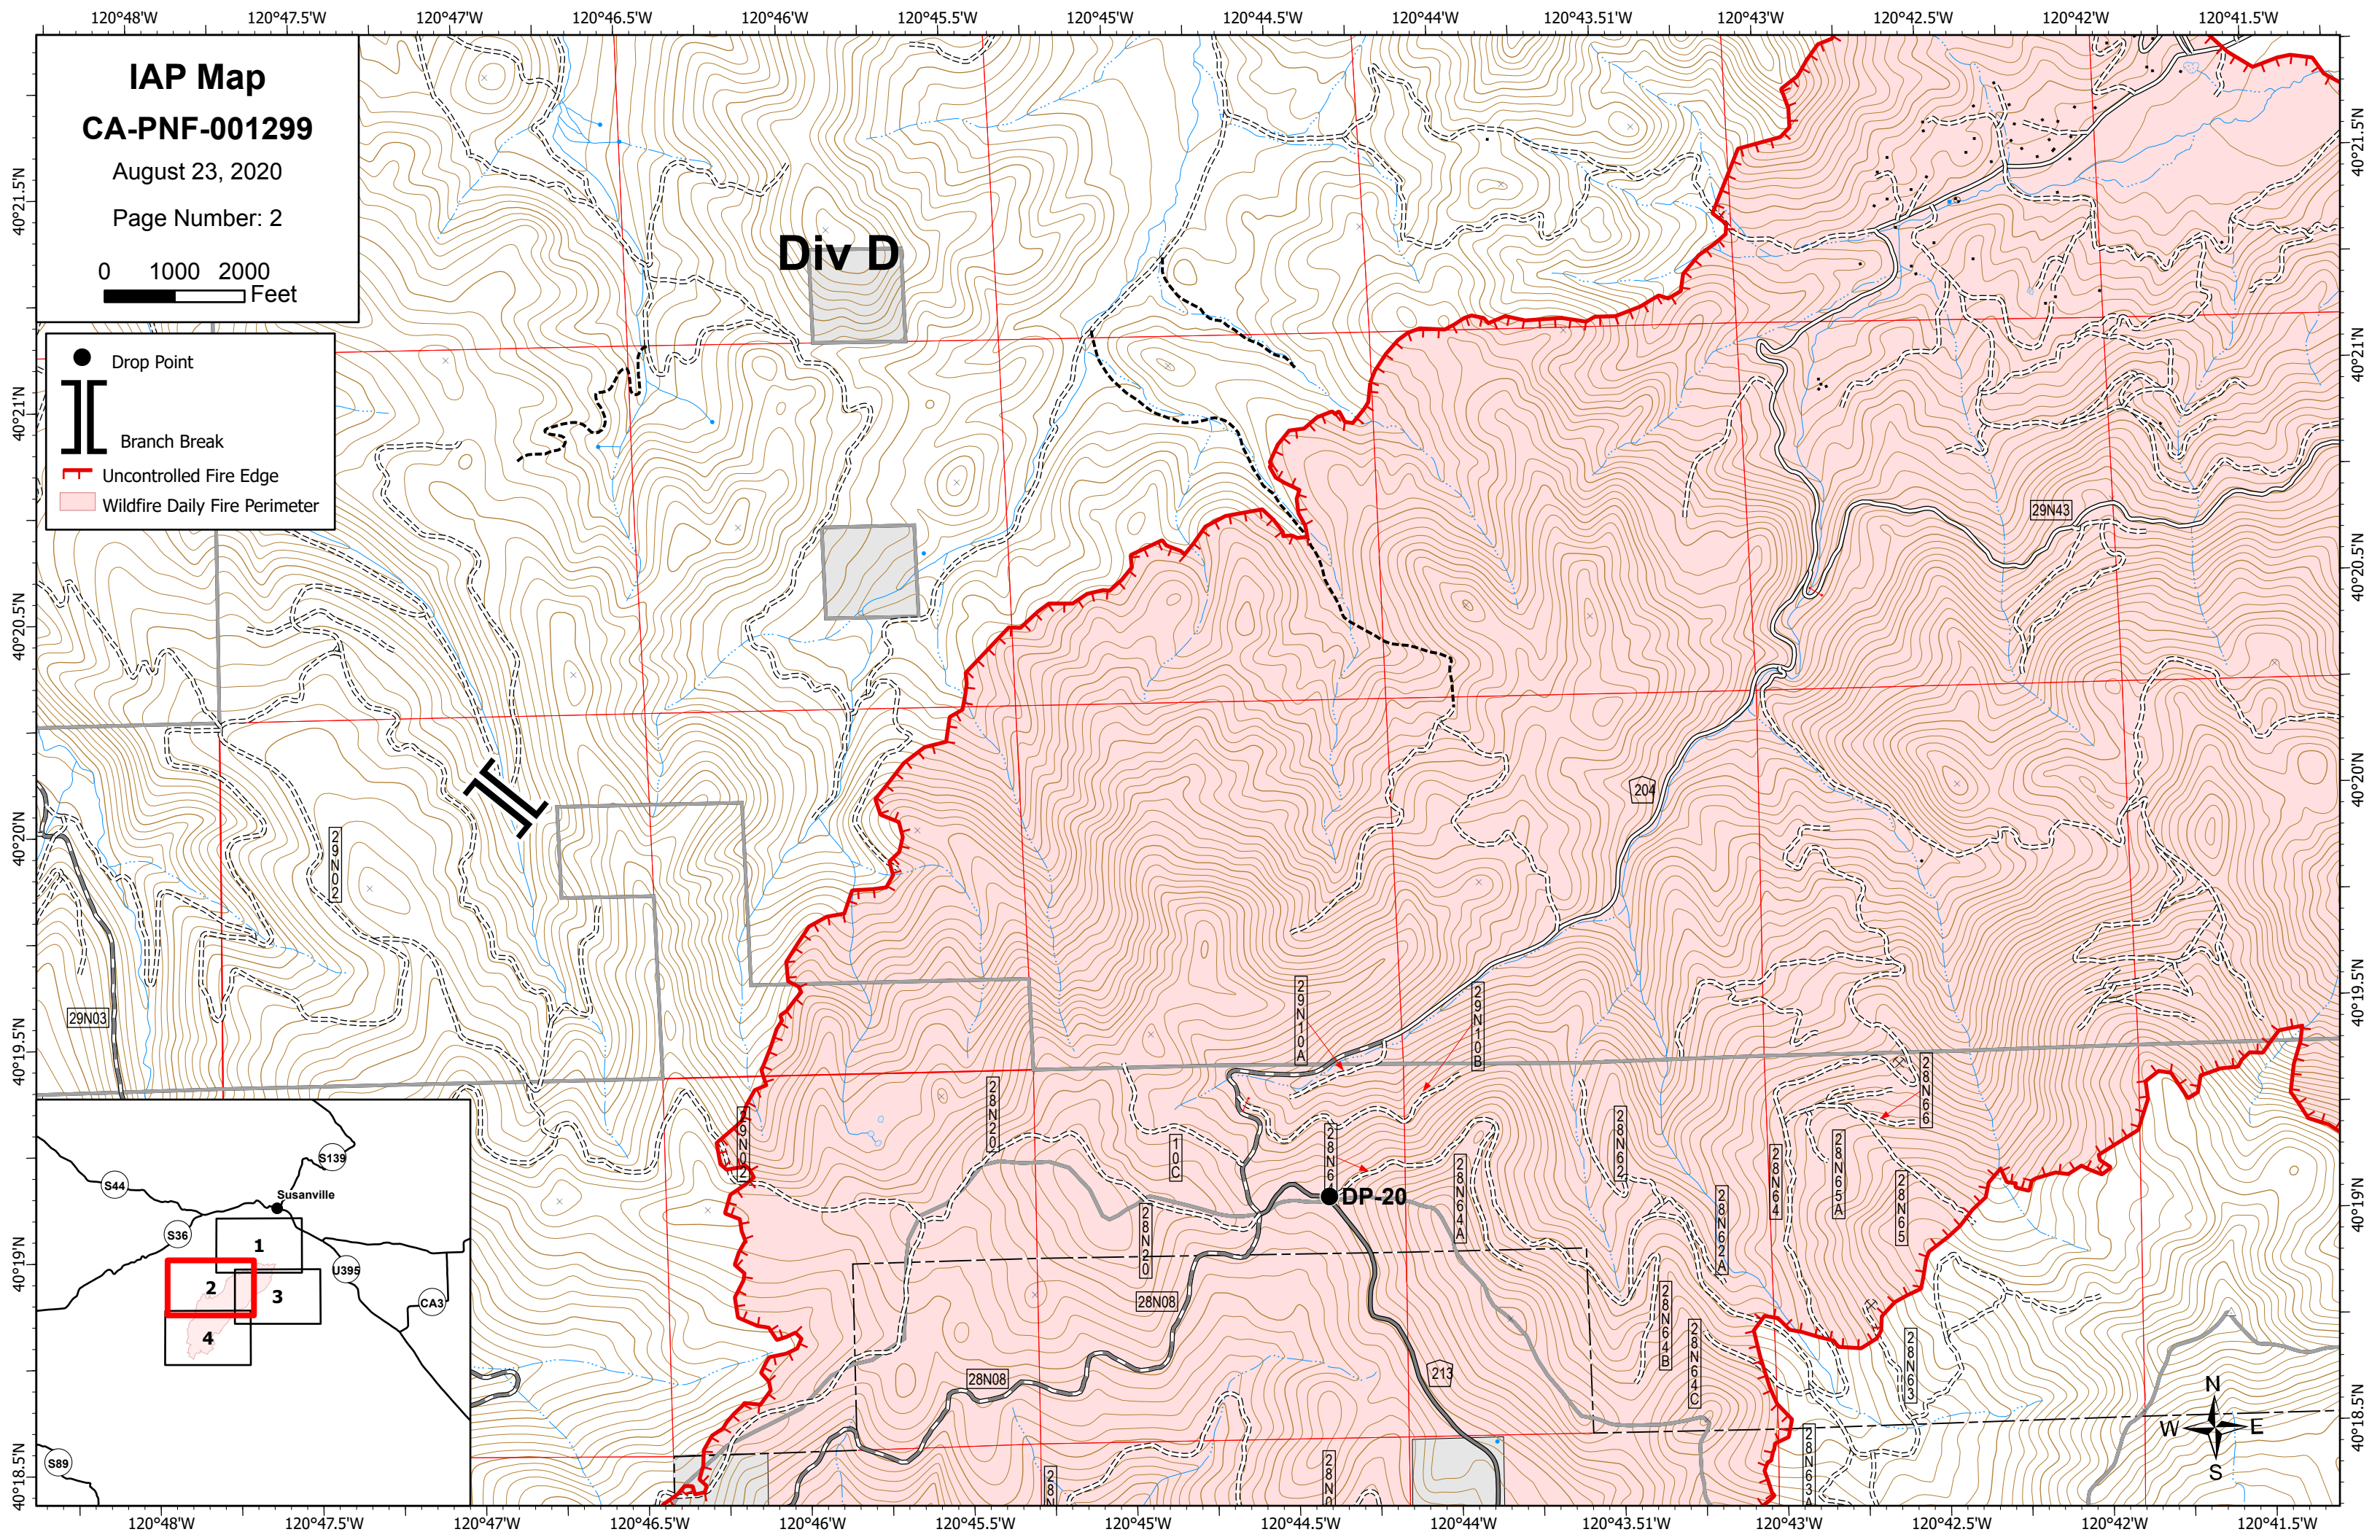

# IAP Map Index Map

Sheep Fire  
CA-PNF-1299  
August 23, 2020

0 2  
Miles

- Uncontrolled Fire Edge
- Completed Dozer Line
- Proposed Dozer Line
- Camp
- Drop Point
- Division Break
- Branch Break
- Wildfire Daily Fire Perimeter

# IAP Map

## CA-PNF-001299

August 23, 2020

Page Number: 2

- Drop Point
- ┌┐ Branch Break
- ┌┐ Uncontrolled Fire Edge
- ▭ Wildfire Daily Fire Perimeter

Div D

DP-20