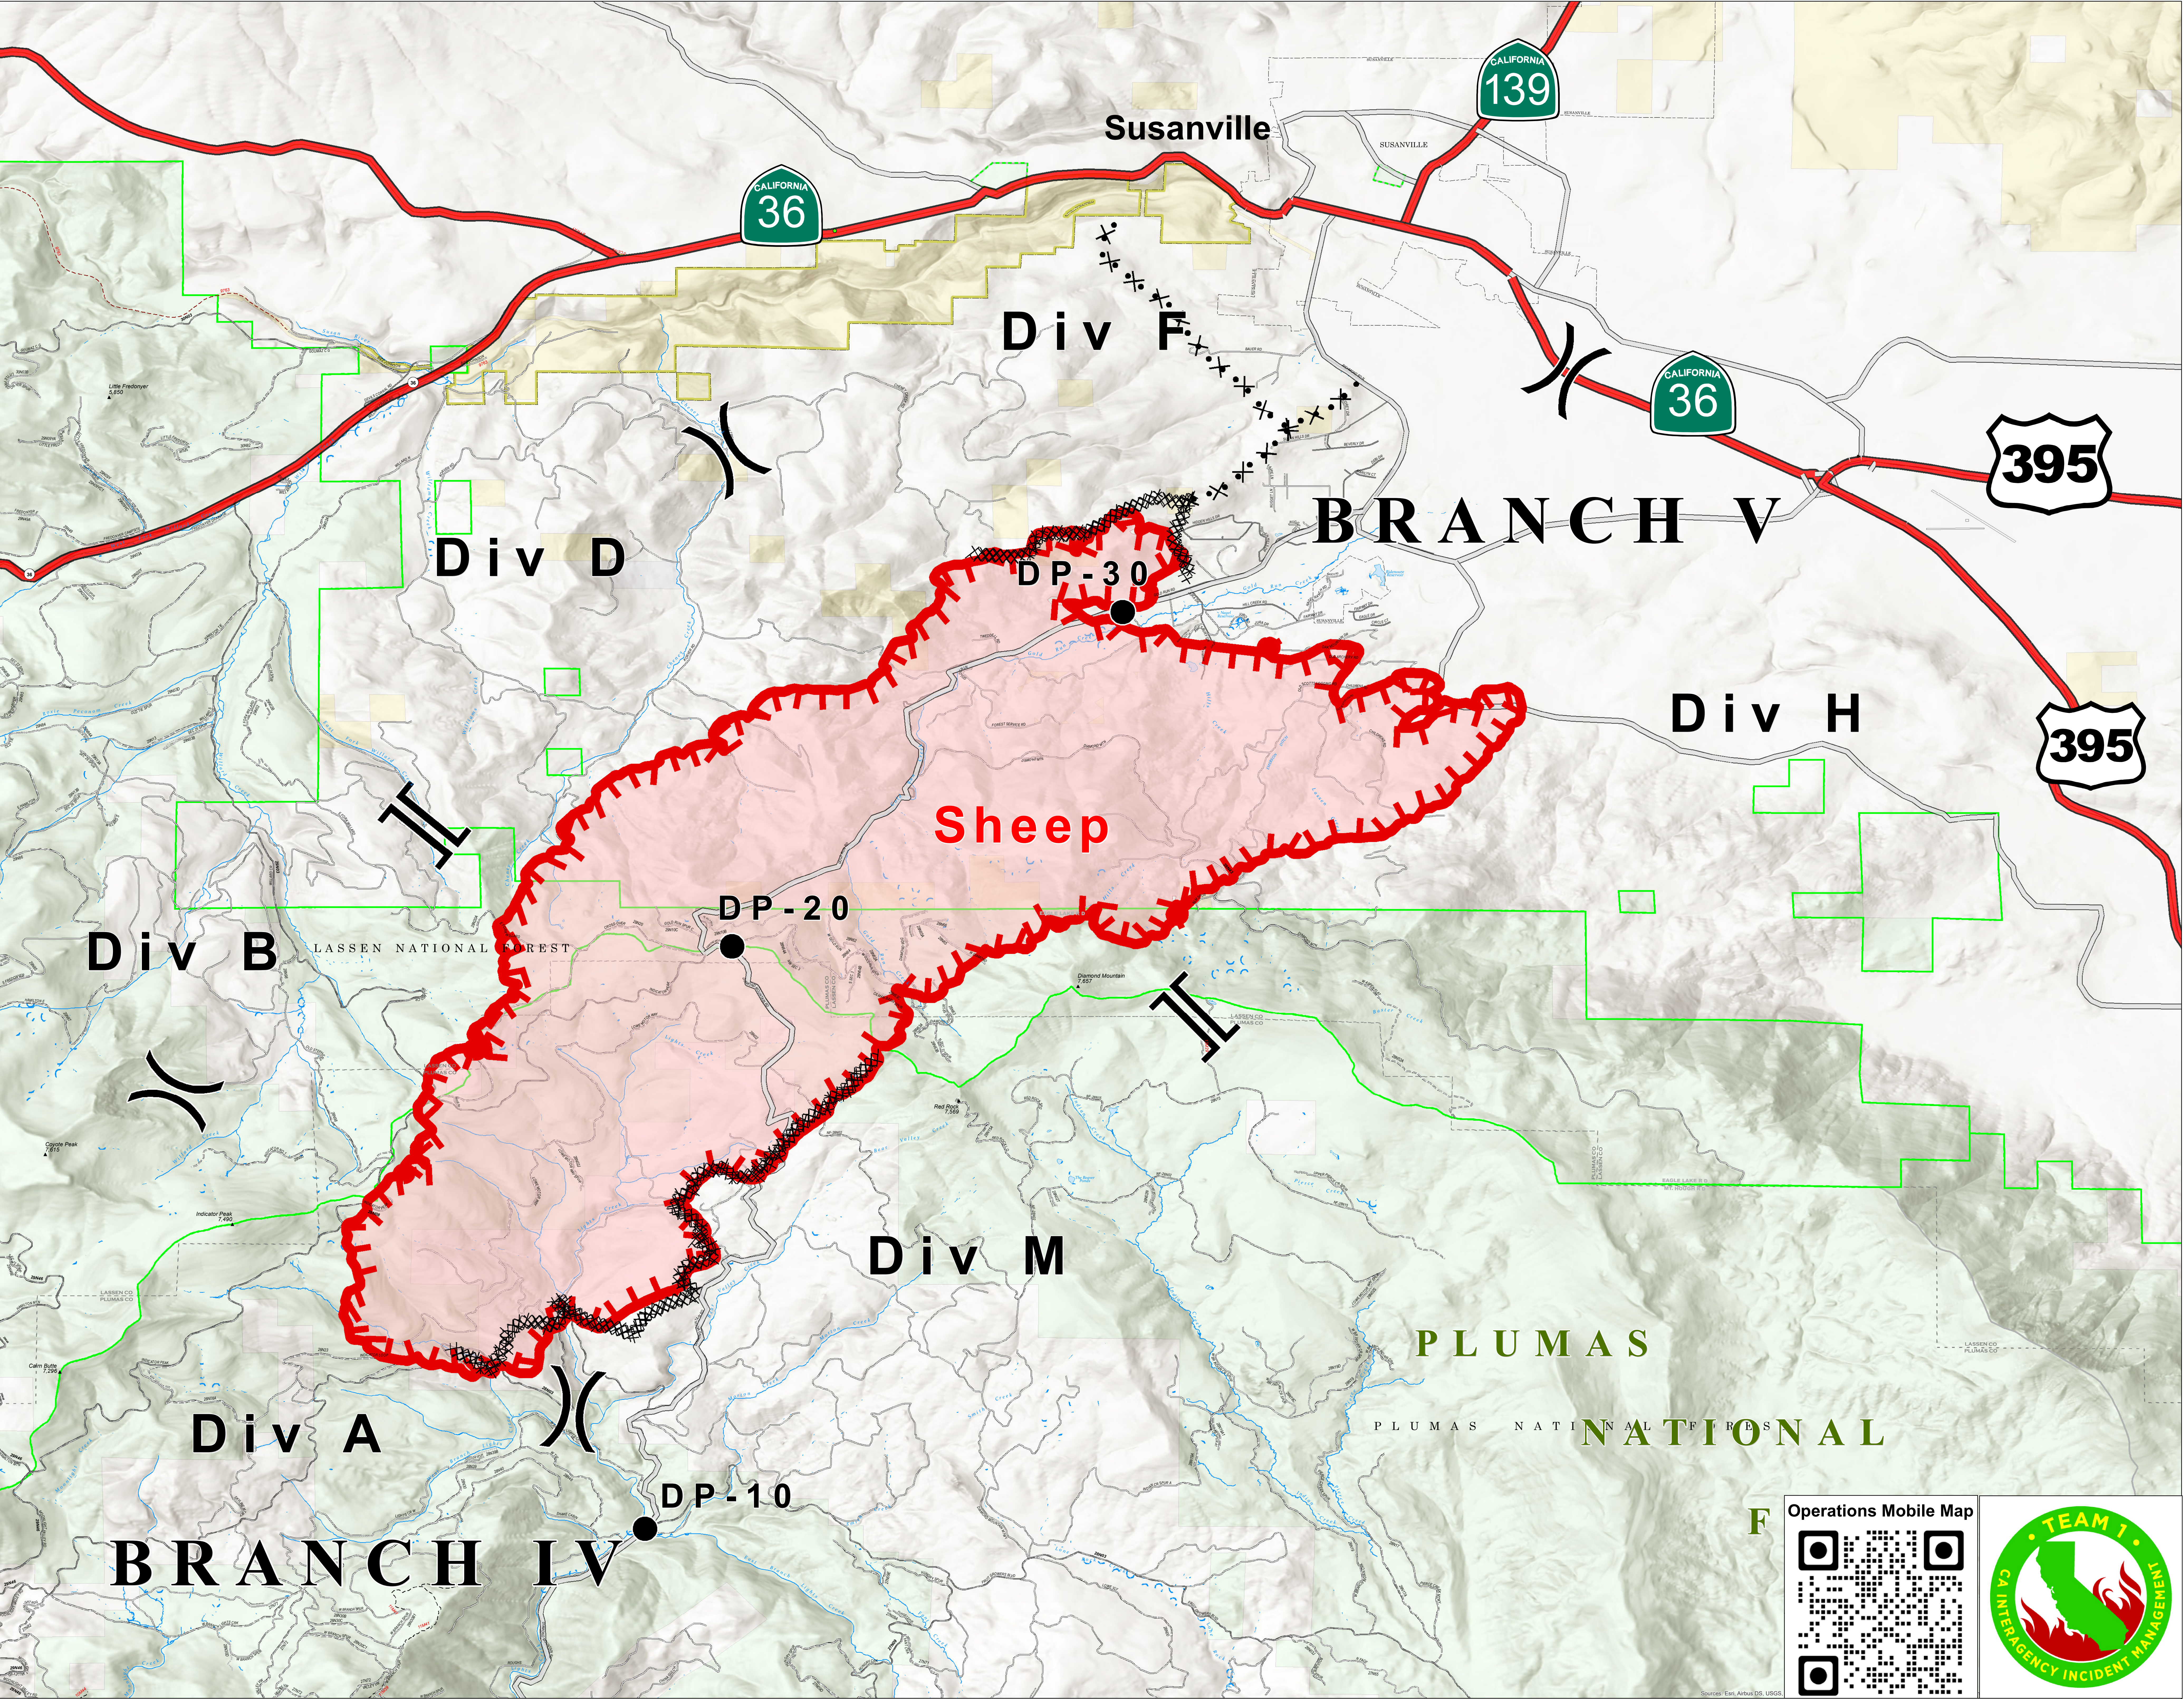

Sheep Fire

CA-PNF-001299

08/23/2020 @ 0600

Wildfire Daily Fire Perimeter (Red shaded area)
Division Break (Curved line)
Branch Break (Double parallel line)
Drop Point (Black dot)
Uncontrolled Fire Edge (Red dashed line)
Completed Dozer Line (Line with 'x' symbols)
Proposed Dozer Line (Line with 'x' symbols)

0 1 2 3 4
Miles