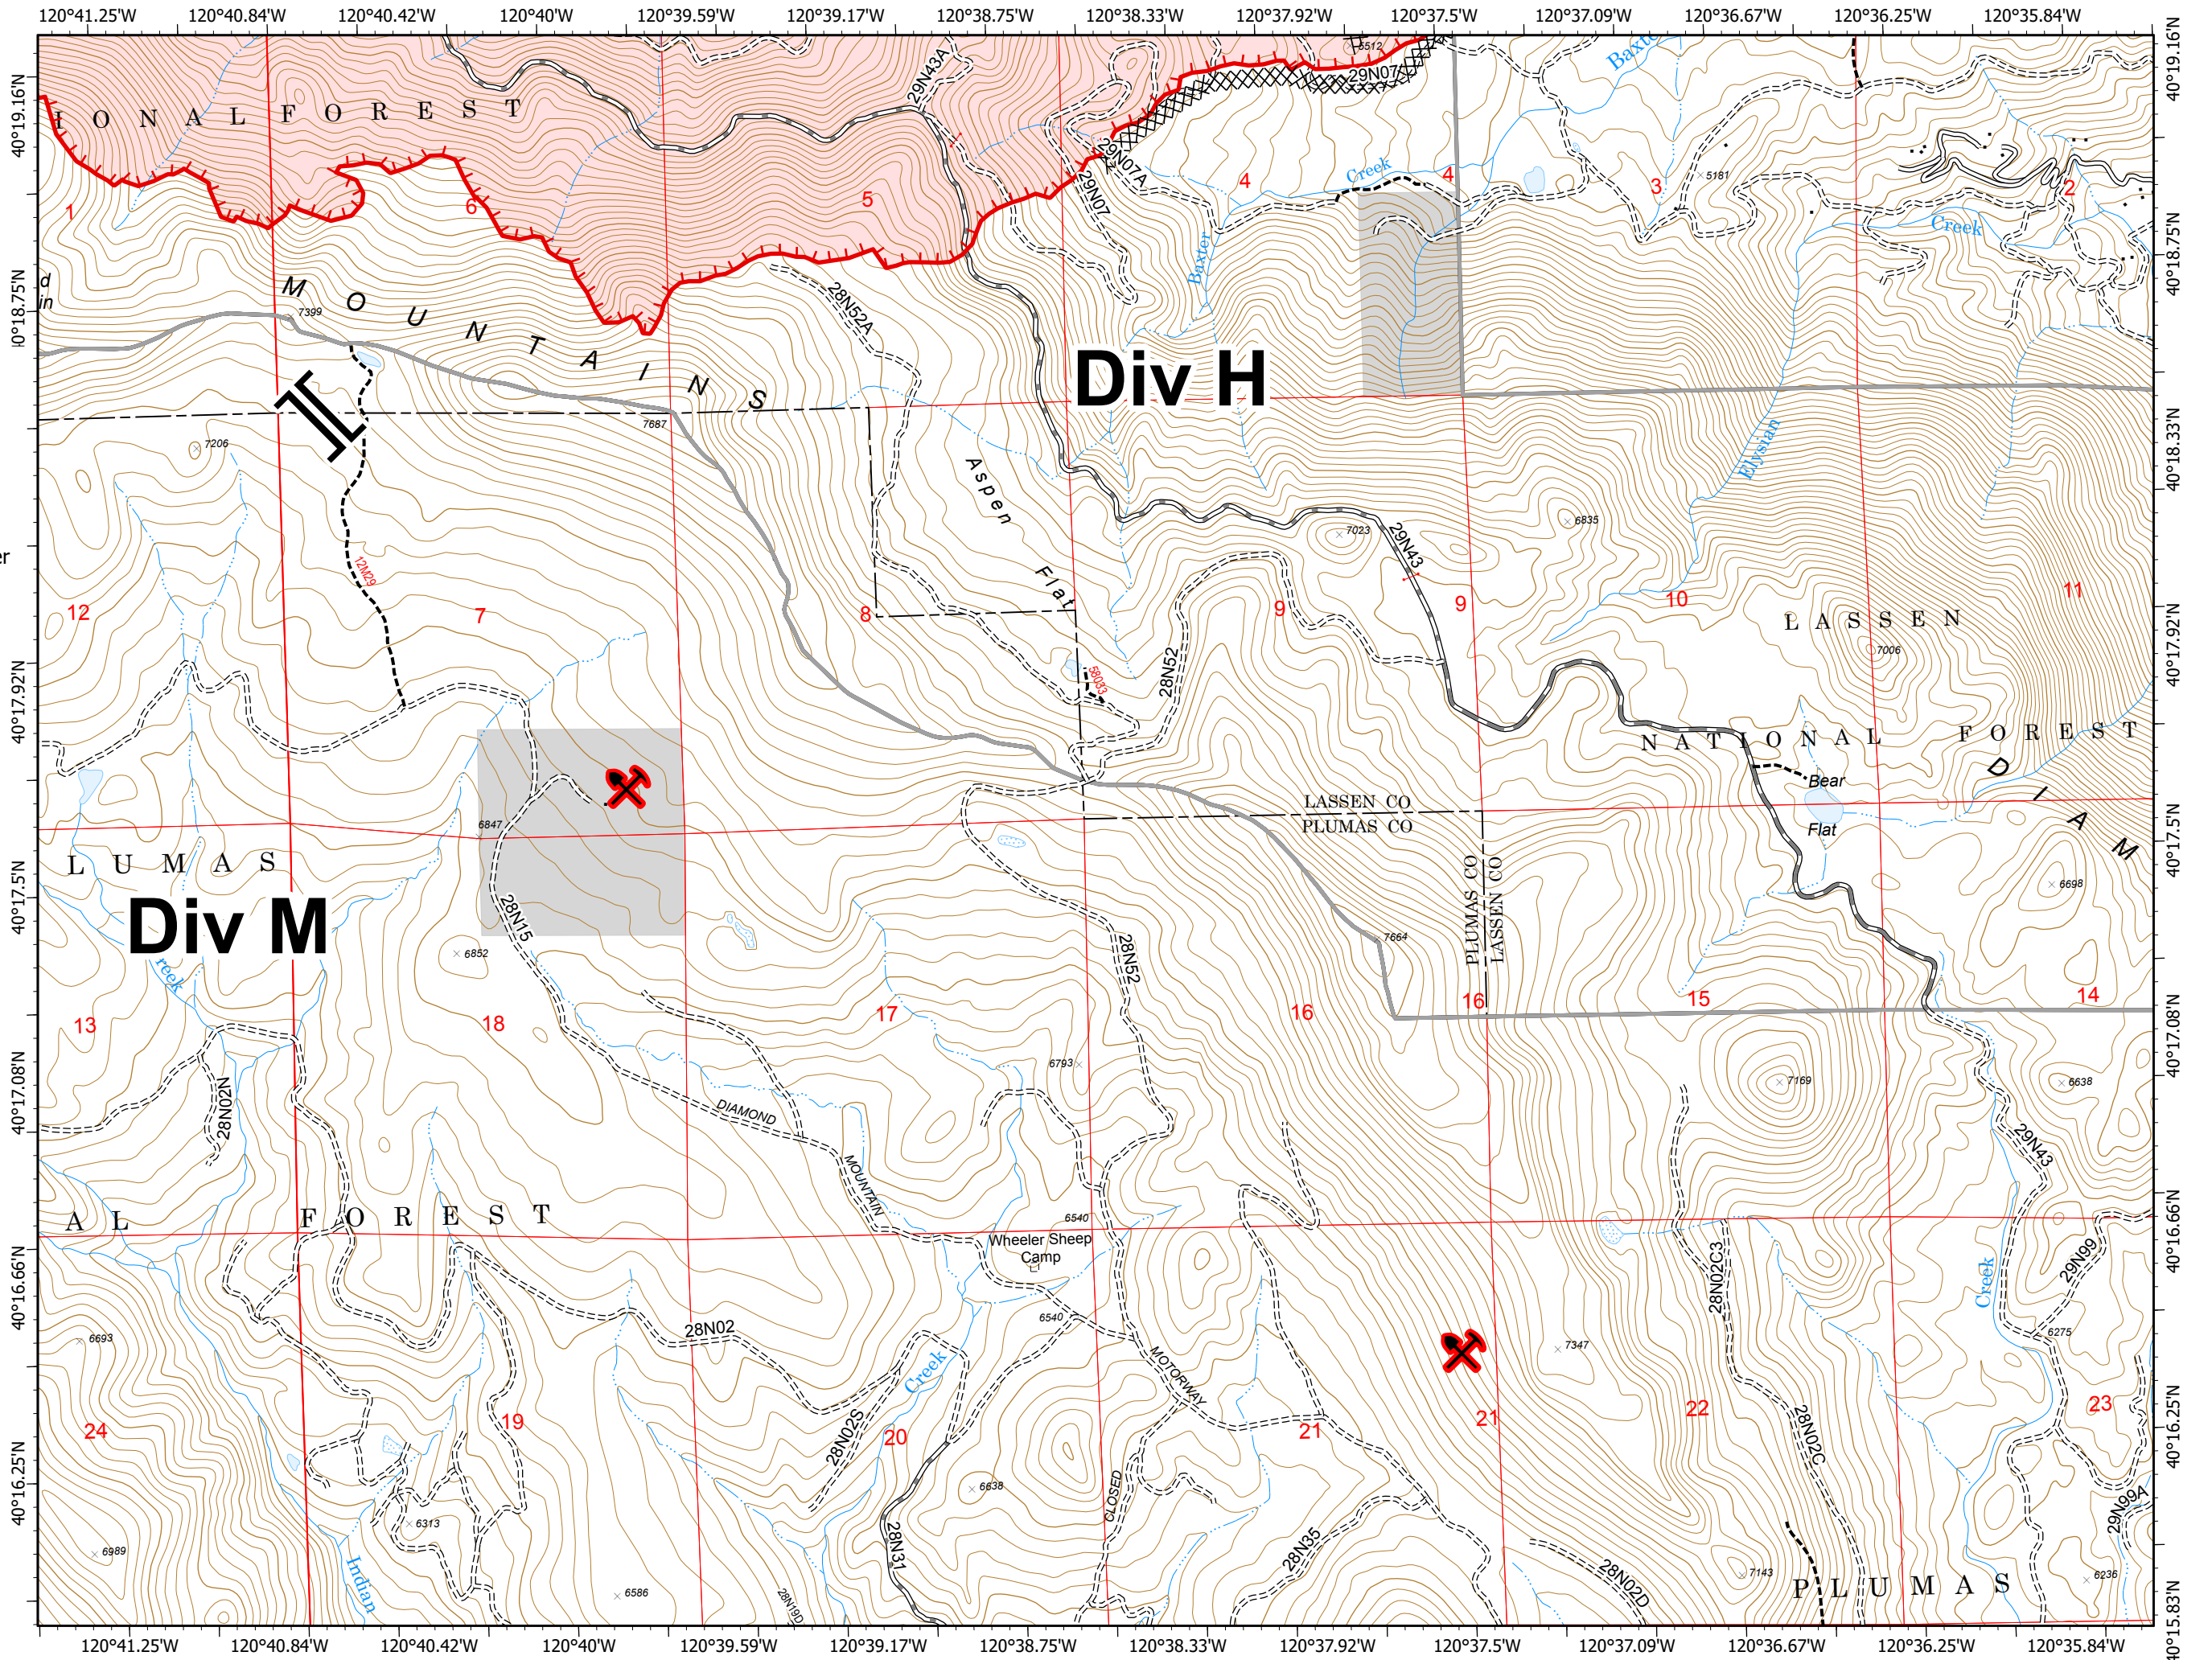

IAP Map
CA-PNF-001299
August 27, 2020
Page Number: 5

- Drop Point
- ┌┐ Branch Break
- ┌ Uncontrolled Fire Edge
- Contained Line
- XX Completed Dozer Line
- Wildfire Daily Fire Perimeter
- Non-FS Lands

IAP Map
CA-PNF-001299
August 27, 2020
Page Number: 6

- Drop Point
- ⛏ Mine
- └ Uncontrolled Fire Edge
- ▬ Contained Line
- ⊗⊗ Completed Dozer Line
- ▭ Wildfire Daily Fire Perimeter
- ▭ Non-FS Lands

- Drop Point
- ⌘ Division Break
- ⚡ Mine
- Mandatory Exclusion Area
- ┌ Uncontrolled Fire Edge
- ⊗ Completed Dozer Line
- ▭ Wildfire Daily Fire Perimeter
- ▭ Non-FS Lands

- Camp
- Dip Site
- Division Break
- Uncontrolled Fire Edge
- Contained Line
- Completed Dozer Line
- Proposed Dozer Line
- Wildfire Daily Fire Perimeter

BRANCH V

Div H

Div F

Richmond Dip

- Dip Site
- Drop Point
- Uncontrolled Fire Edge
- Contained Line
- Completed Dozer Line
- Wildfire Daily Fire Perimeter
- Non-FS Lands

- Branch Break
- Mine
- Uncontrolled Fire Edge
- Completed Dozer Line
- Wildfire Daily Fire Perimeter
- Non-FS Lands

- Uncontrolled Fire Edge
- Completed Dozer Line
- Wildfire Daily Fire Perimeter
- Non-FS Lands