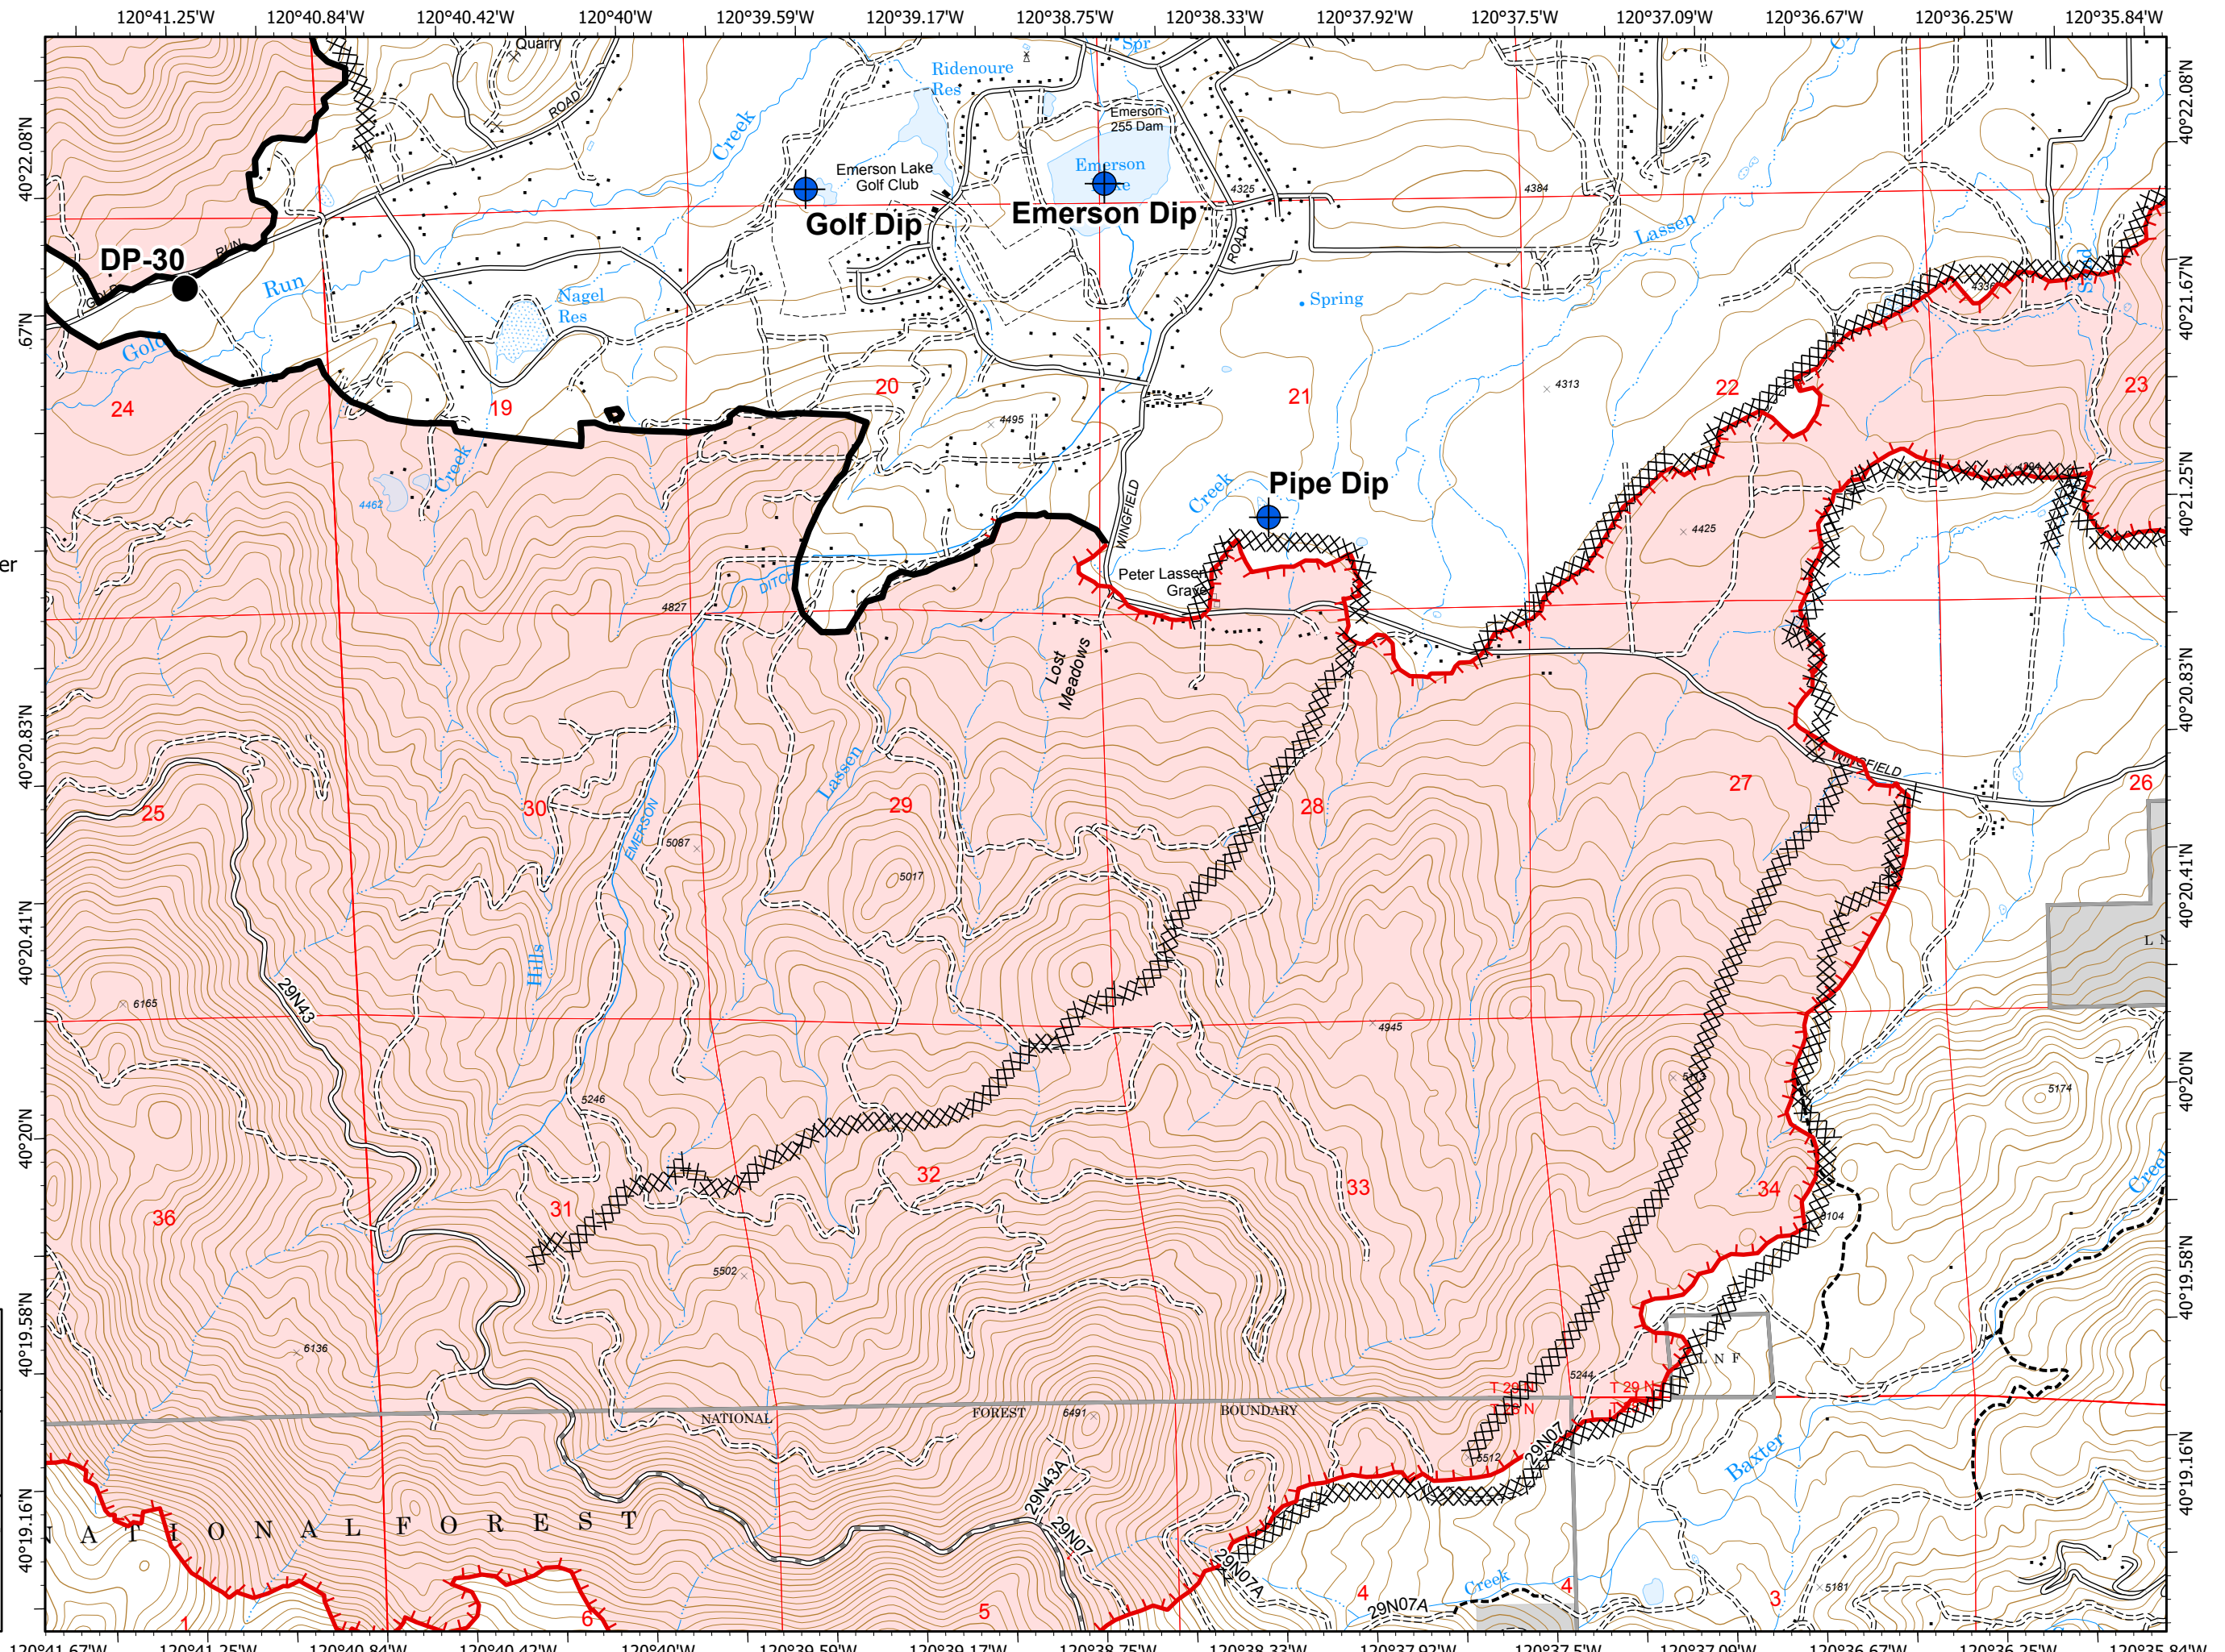

IAP Map
CA-PNF-001299
August 27, 2020
Page Number: 5

- Drop Point
- ┌┐ Branch Break
- ┌ Uncontrolled Fire Edge
- Contained Line
- XX Completed Dozer Line
- Wildfire Daily Fire Perimeter
- Non-FS Lands

IAP Map
CA-PNF-001299
August 27, 2020
Page Number: 6

- Drop Point
- ⛏ Mine
- └ Uncontrolled Fire Edge
- ▬ Contained Line
- ⊗⊗ Completed Dozer Line
- ▭ Wildfire Daily Fire Perimeter
- ▭ Non-FS Lands

- Drop Point
- ⌘ Division Break
- ⚡ Mine
- Mandatory Exclusion Area
- ┌ Uncontrolled Fire Edge
- ⊗ Completed Dozer Line
- ▭ Wildfire Daily Fire Perimeter
- ▭ Non-FS Lands

- Camp
- Dip Site
- Division Break
- Uncontrolled Fire Edge
- Contained Line
- Completed Dozer Line
- Proposed Dozer Line
- Wildfire Daily Fire Perimeter

BRANCH V

Div H

Div F

Richmond Dip

- Dip Site
- Drop Point
- Uncontrolled Fire Edge
- Contained Line
- Completed Dozer Line
- Wildfire Daily Fire Perimeter
- Non-FS Lands

- Branch Break
- Mine
- Uncontrolled Fire Edge
- Completed Dozer Line
- Wildfire Daily Fire Perimeter
- Non-FS Lands

- Uncontrolled Fire Edge
- Completed Dozer Line
- Wildfire Daily Fire Perimeter
- Non-FS Lands