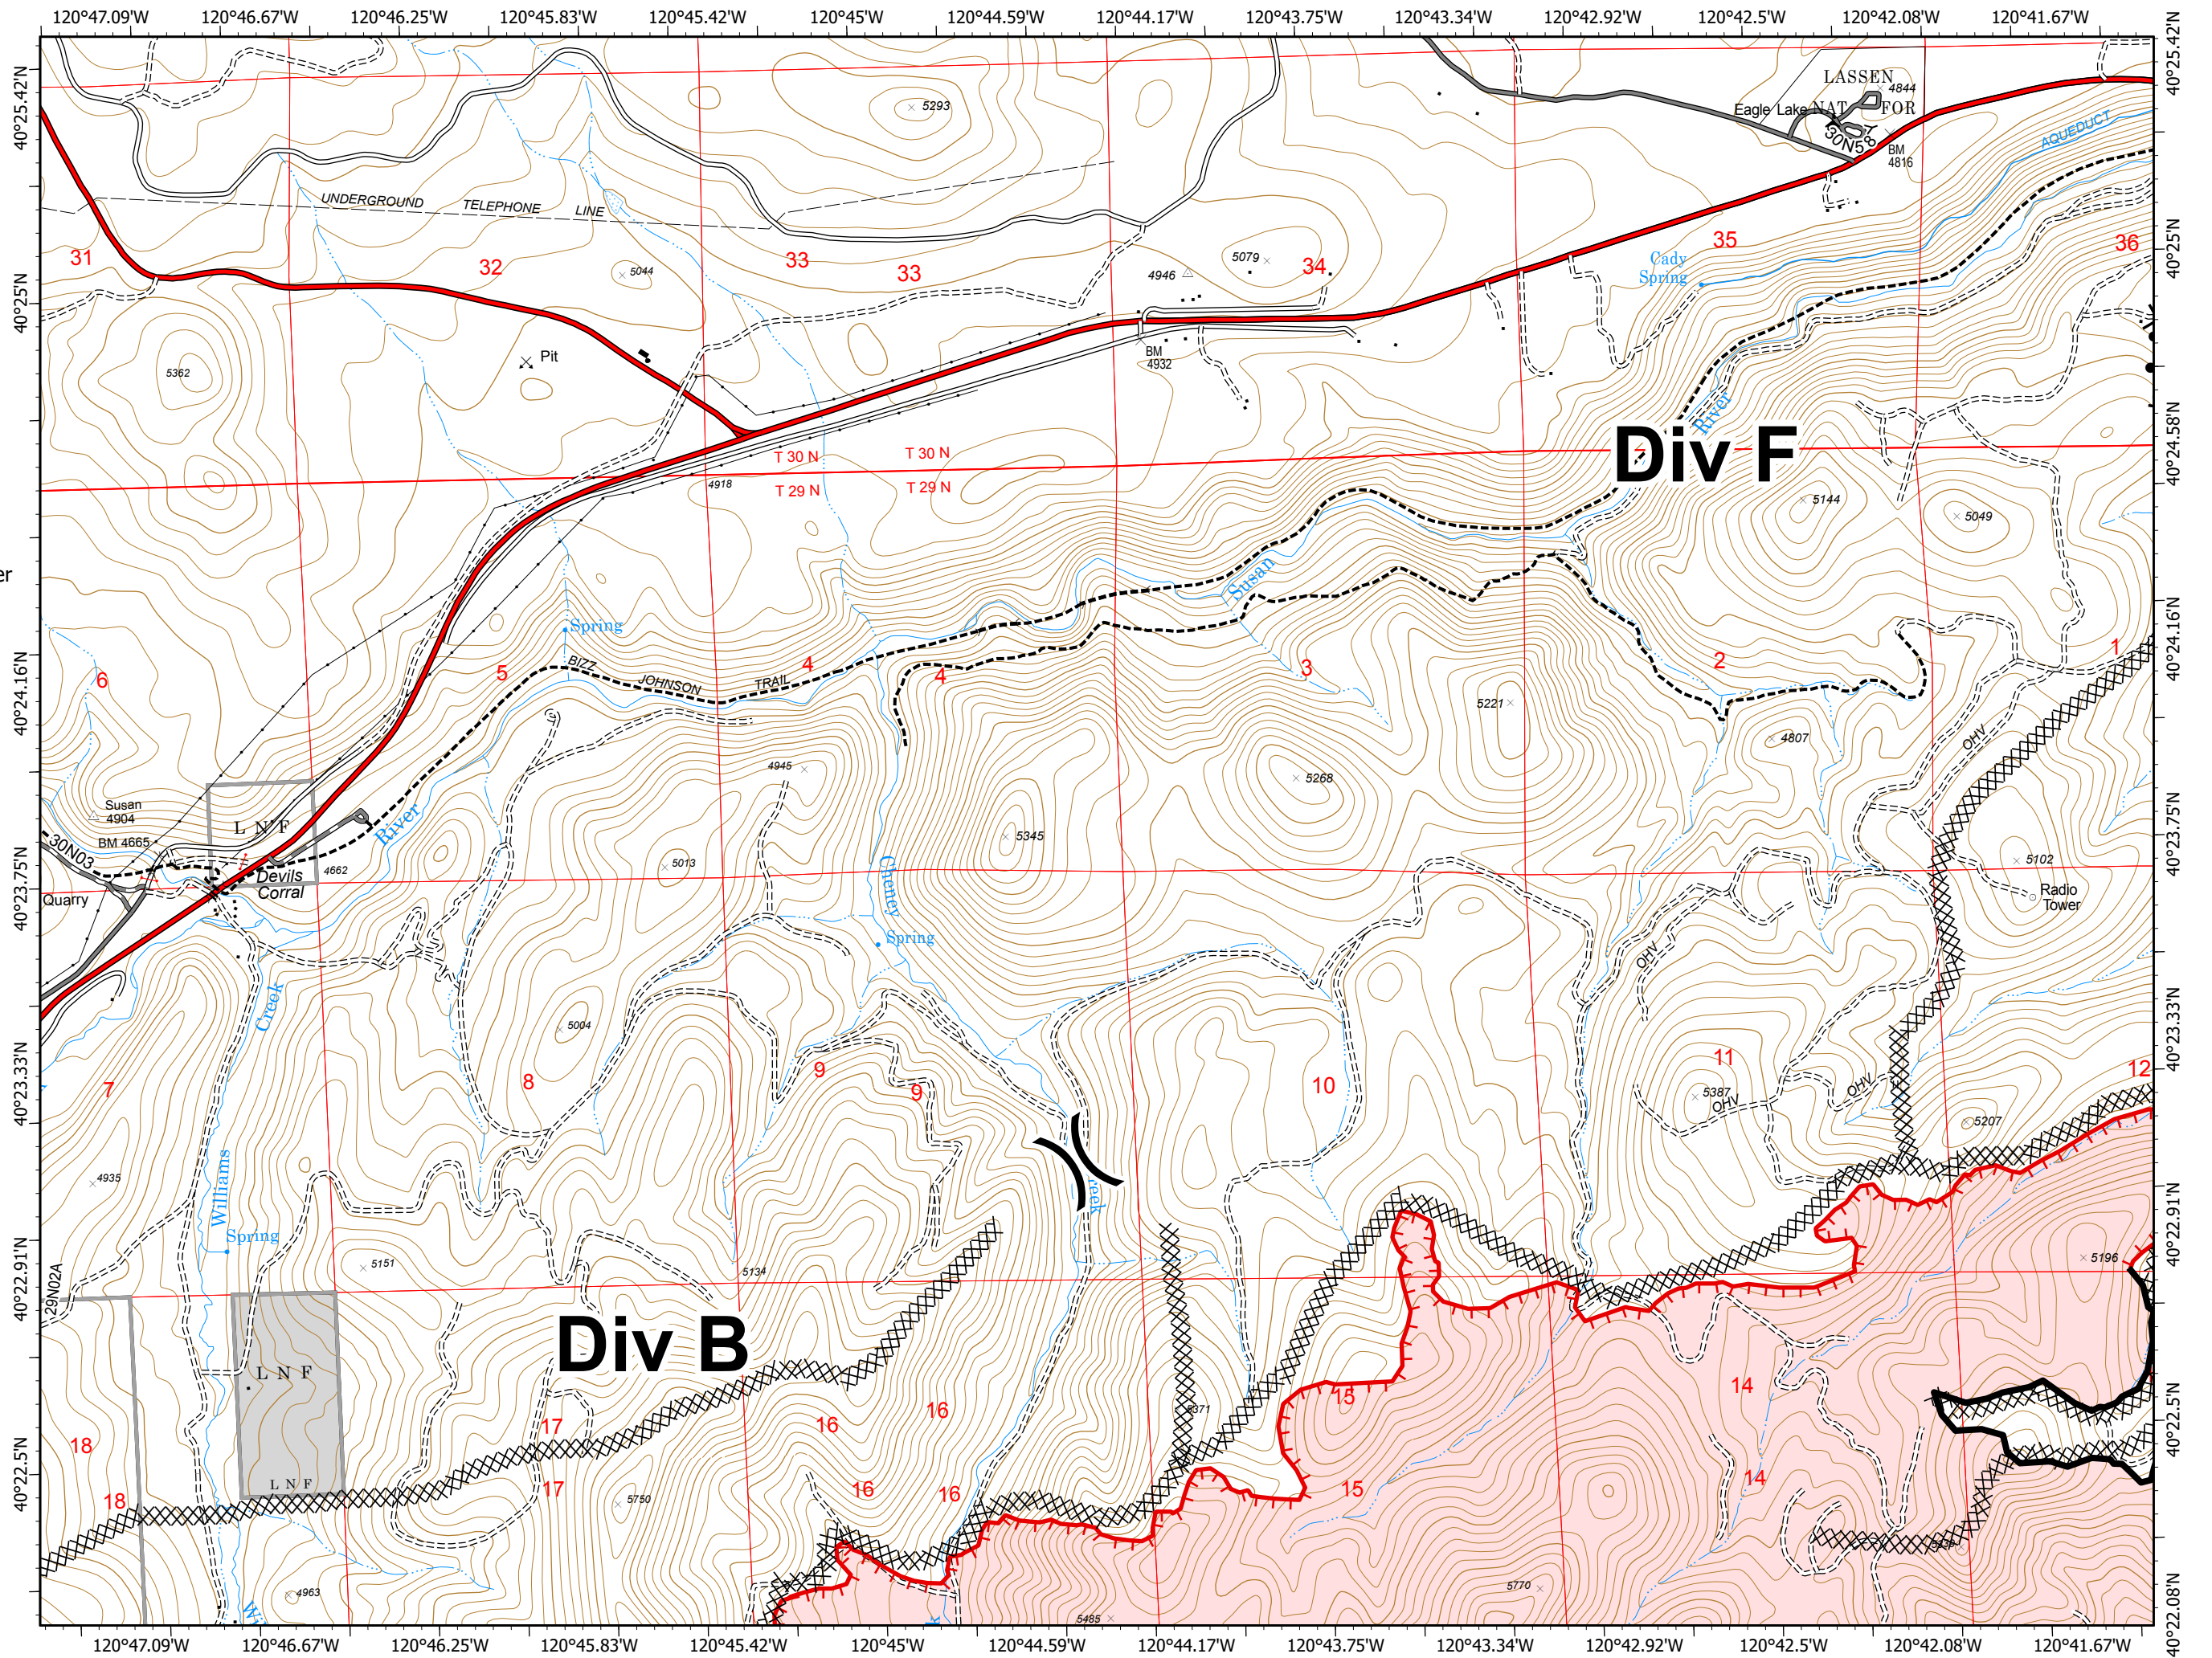

IAP Map
Index Map
Sheep Fire
CA-PNF-1299
August 27, 2020

- ⊙ Camp
- Dip Site
- Drop Point
- ⎵ Division Break
- ⎵ Branch Break
- Mandatory Exclusion Area
- ✕ Mine
- ┌ Uncontrolled Fire Edge
- ▬ Contained Line
- ⊗ Completed Dozer Line
- ⊗ Proposed Dozer Line
- ▭ Wildfire Daily Fire Perimeter

IAP Map
CA-PNF-001299
August 27, 2020
Page Number: 2

- Drop Point
-) Division Break
- ┌ Uncontrolled Fire Edge
- ×× Completed Dozer Line
- ×• Proposed Dozer Line
- Wildfire Daily Fire Perimeter
- Non-FS Lands

- Mine
- Uncontrolled Fire Edge
- Completed Dozer Line
- Wildfire Daily Fire Perimeter
- Non-FS Lands

IAP Map
CA-PNF-001299
 August 27, 2020
 Page Number: 4

- Division Break
- Uncontrolled Fire Edge
- Contained Line
- Completed Dozer Line
- Proposed Dozer Line
- Wildfire Daily Fire Perimeter
- Non-FS Lands

IAP Map
CA-PNF-001299
August 27, 2020
Page Number: 5

- Drop Point
- ┌┐ Branch Break
- ┌ Uncontrolled Fire Edge
- Contained Line
- XX Completed Dozer Line
- Wildfire Daily Fire Perimeter
- Non-FS Lands

IAP Map
CA-PNF-001299
August 27, 2020
Page Number: 6