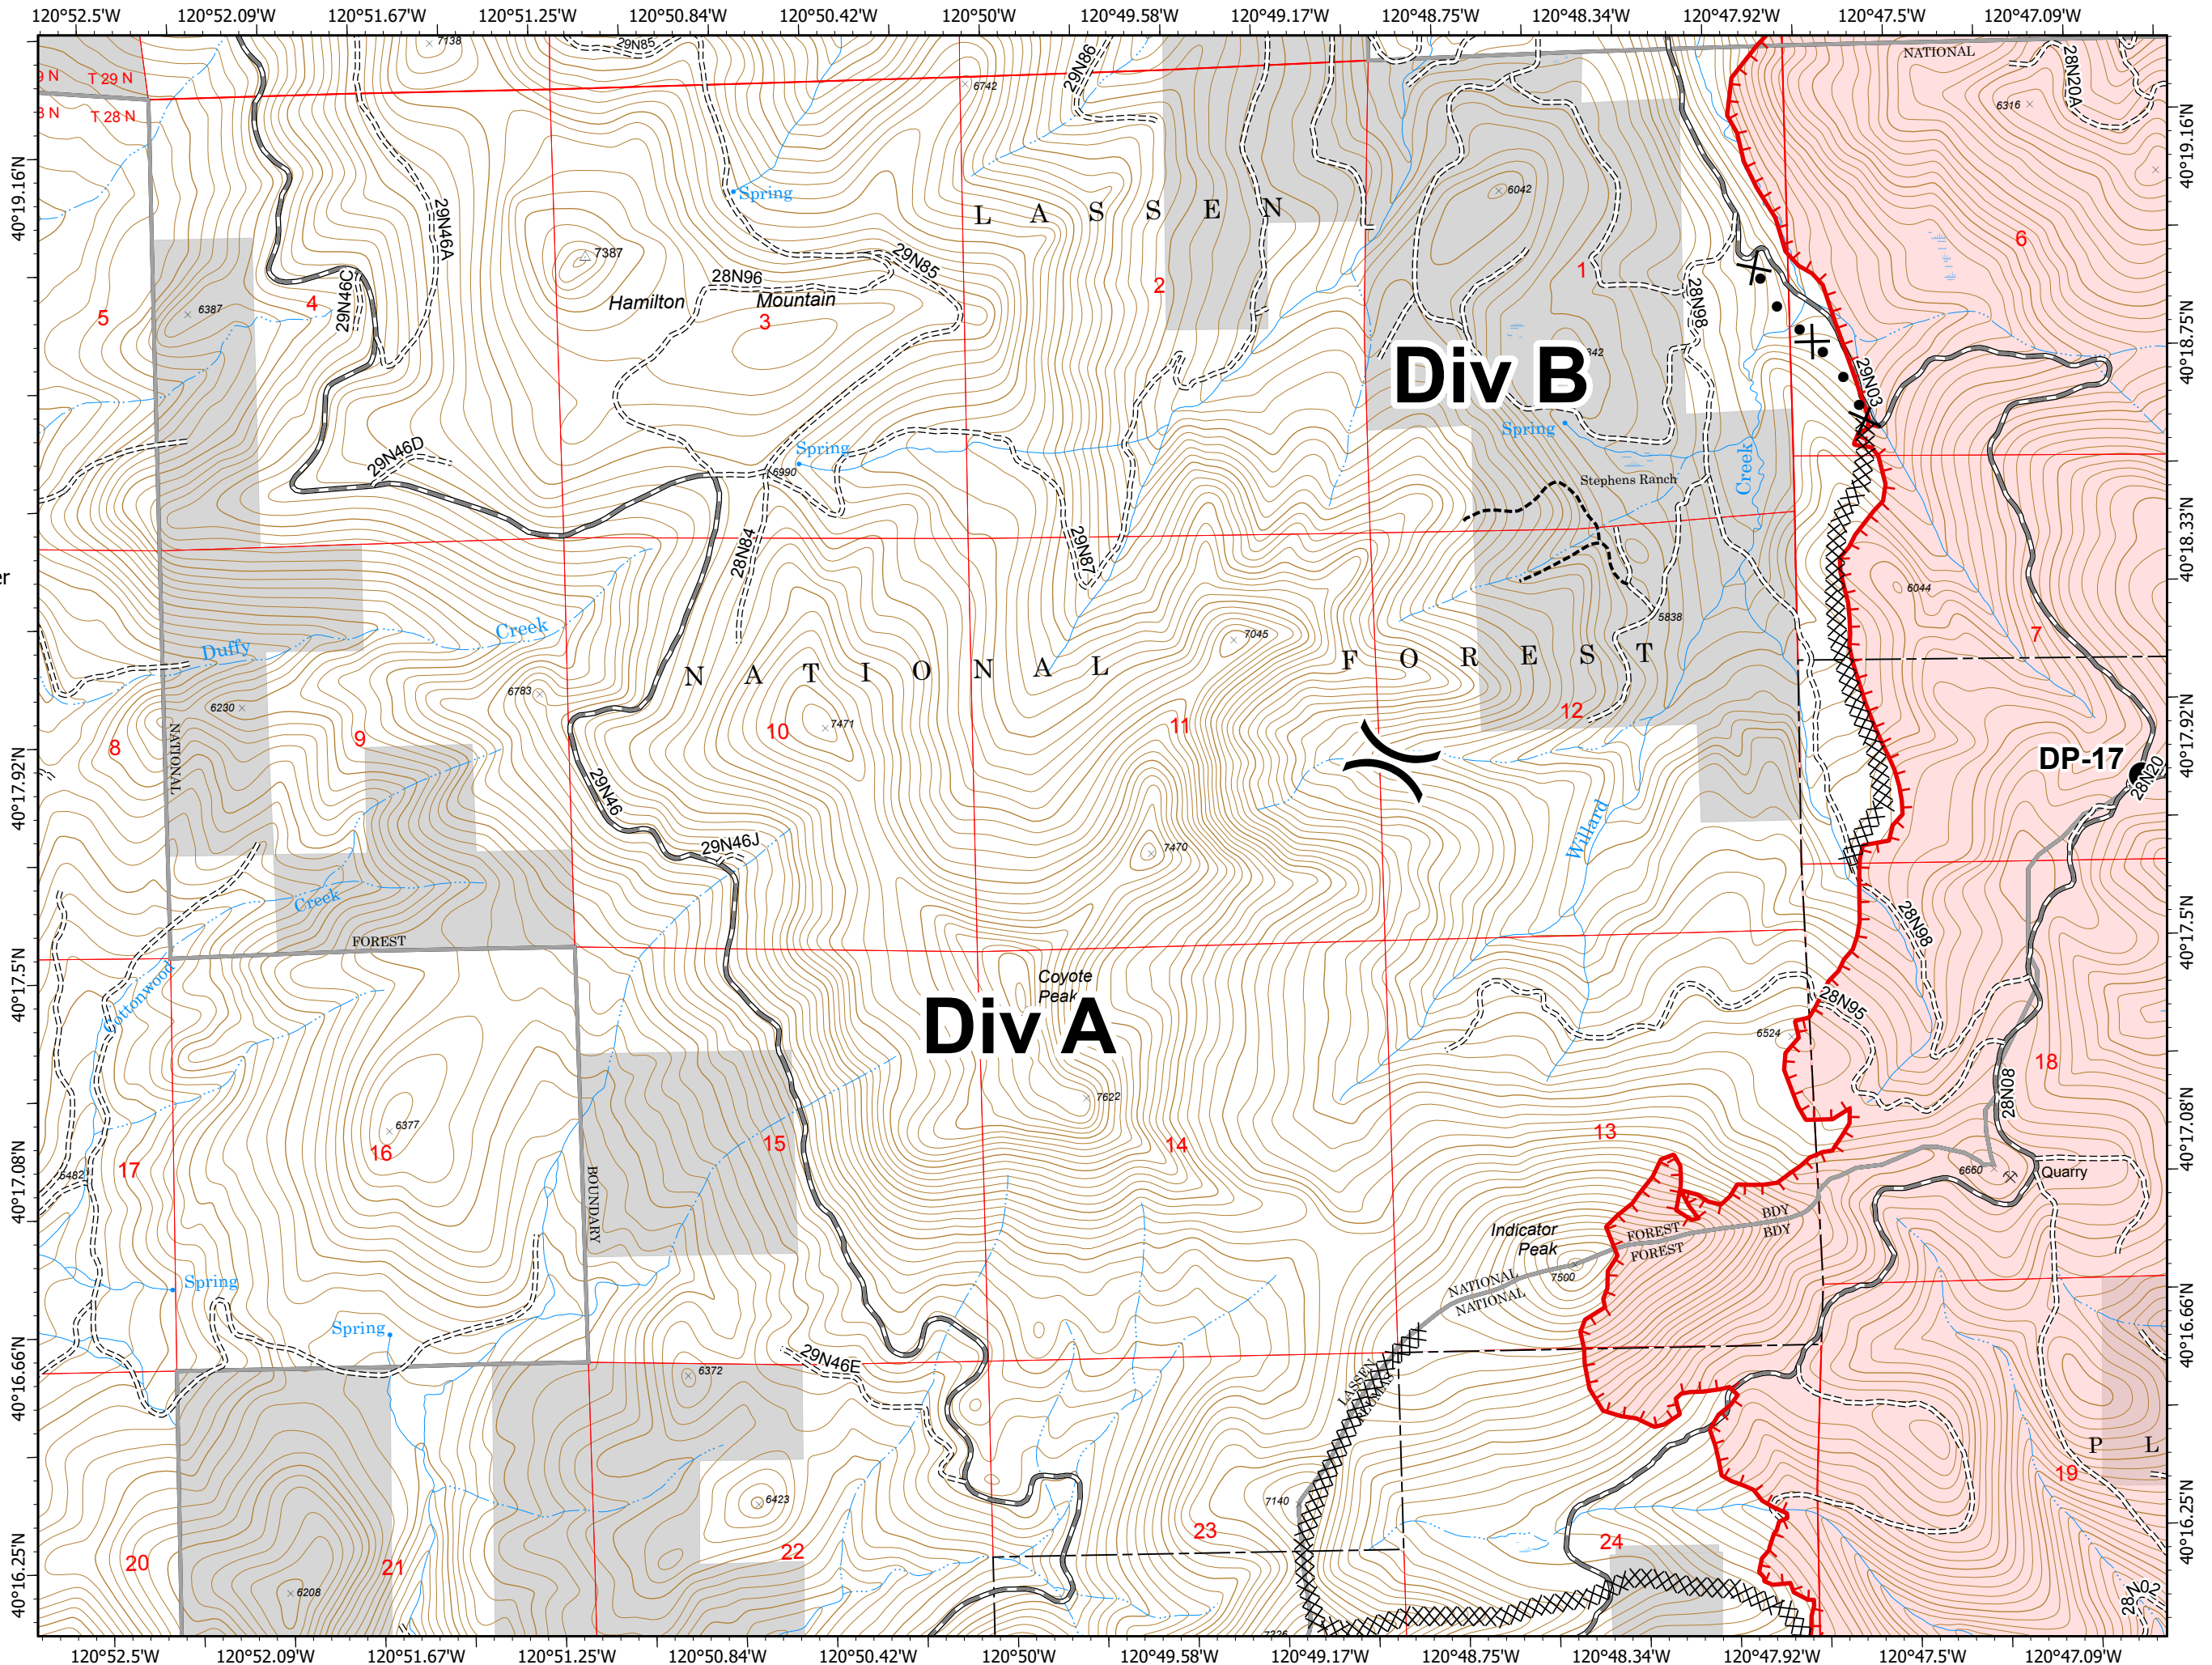

IAP Map
Index Map
Sheep Fire
CA-PNF-1299
August 27, 2020

- ⊙ Camp
- Dip Site
- Drop Point
- ⎵ Division Break
- ⎵ Branch Break
- Mandatory Exclusion Area
- ✕ Mine
- ┌ Uncontrolled Fire Edge
- ▬ Contained Line
- ⊗ Completed Dozer Line
- ⊗ Proposed Dozer Line
- ▭ Wildfire Daily Fire Perimeter

IAP Map

CA-PNF-001299

August 27, 2020

Page Number: 1

- Drop Point
- || Branch Break
- ┌ Uncontrolled Fire Edge
- XX Completed Dozer Line
- X• Proposed Dozer Line
- Wildfire Daily Fire Perimeter
- Non-FS Lands

IAP Map
CA-PNF-001299
August 27, 2020
Page Number: 2

- Drop Point
-) Division Break
- ┌ Uncontrolled Fire Edge
- ×× Completed Dozer Line
- ×• Proposed Dozer Line
- Wildfire Daily Fire Perimeter
- Non-FS Lands

- Mine
- Uncontrolled Fire Edge
- Completed Dozer Line
- Wildfire Daily Fire Perimeter
- Non-FS Lands

IAP Map
CA-PNF-001299
 August 27, 2020
 Page Number: 4

- Division Break
- Uncontrolled Fire Edge
- Contained Line
- Completed Dozer Line
- Proposed Dozer Line
- Wildfire Daily Fire Perimeter
- Non-FS Lands