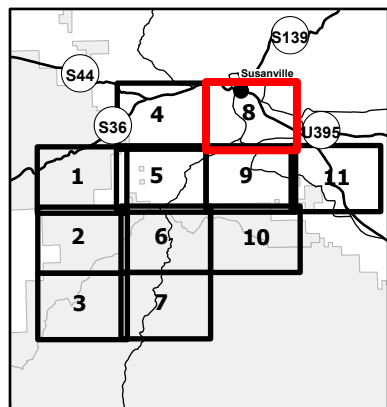

IAP Map
CA-PNF-001299
August 27, 2020
Page Number: 5

- Drop Point
- ┌┐ Branch Break
- ┌ Uncontrolled Fire Edge
- Contained Line
- XX Completed Dozer Line
- Wildfire Daily Fire Perimeter
- Non-FS Lands

IAP Map
CA-PNF-001299
August 27, 2020
Page Number: 6

- Drop Point
- ⛏ Mine
- └ Uncontrolled Fire Edge
- ▬ Contained Line
- ⊗⊗ Completed Dozer Line
- ▭ Wildfire Daily Fire Perimeter
- ▭ Non-FS Lands

- Drop Point
- ⌘ Division Break
- ⚡ Mine
- Mandatory Exclusion Area
- ┌ Uncontrolled Fire Edge
- ⊗ Completed Dozer Line
- ▭ Wildfire Daily Fire Perimeter
- ▭ Non-FS Lands

- Camp
- Dip Site
- Division Break
- Uncontrolled Fire Edge
- Contained Line
- Completed Dozer Line
- Proposed Dozer Line
- Wildfire Daily Fire Perimeter

BRANCH V

Div H

Div F

Richmond Dip

- Dip Site
- Drop Point
- Uncontrolled Fire Edge
- Contained Line
- Completed Dozer Line
- Wildfire Daily Fire Perimeter
- Non-FS Lands