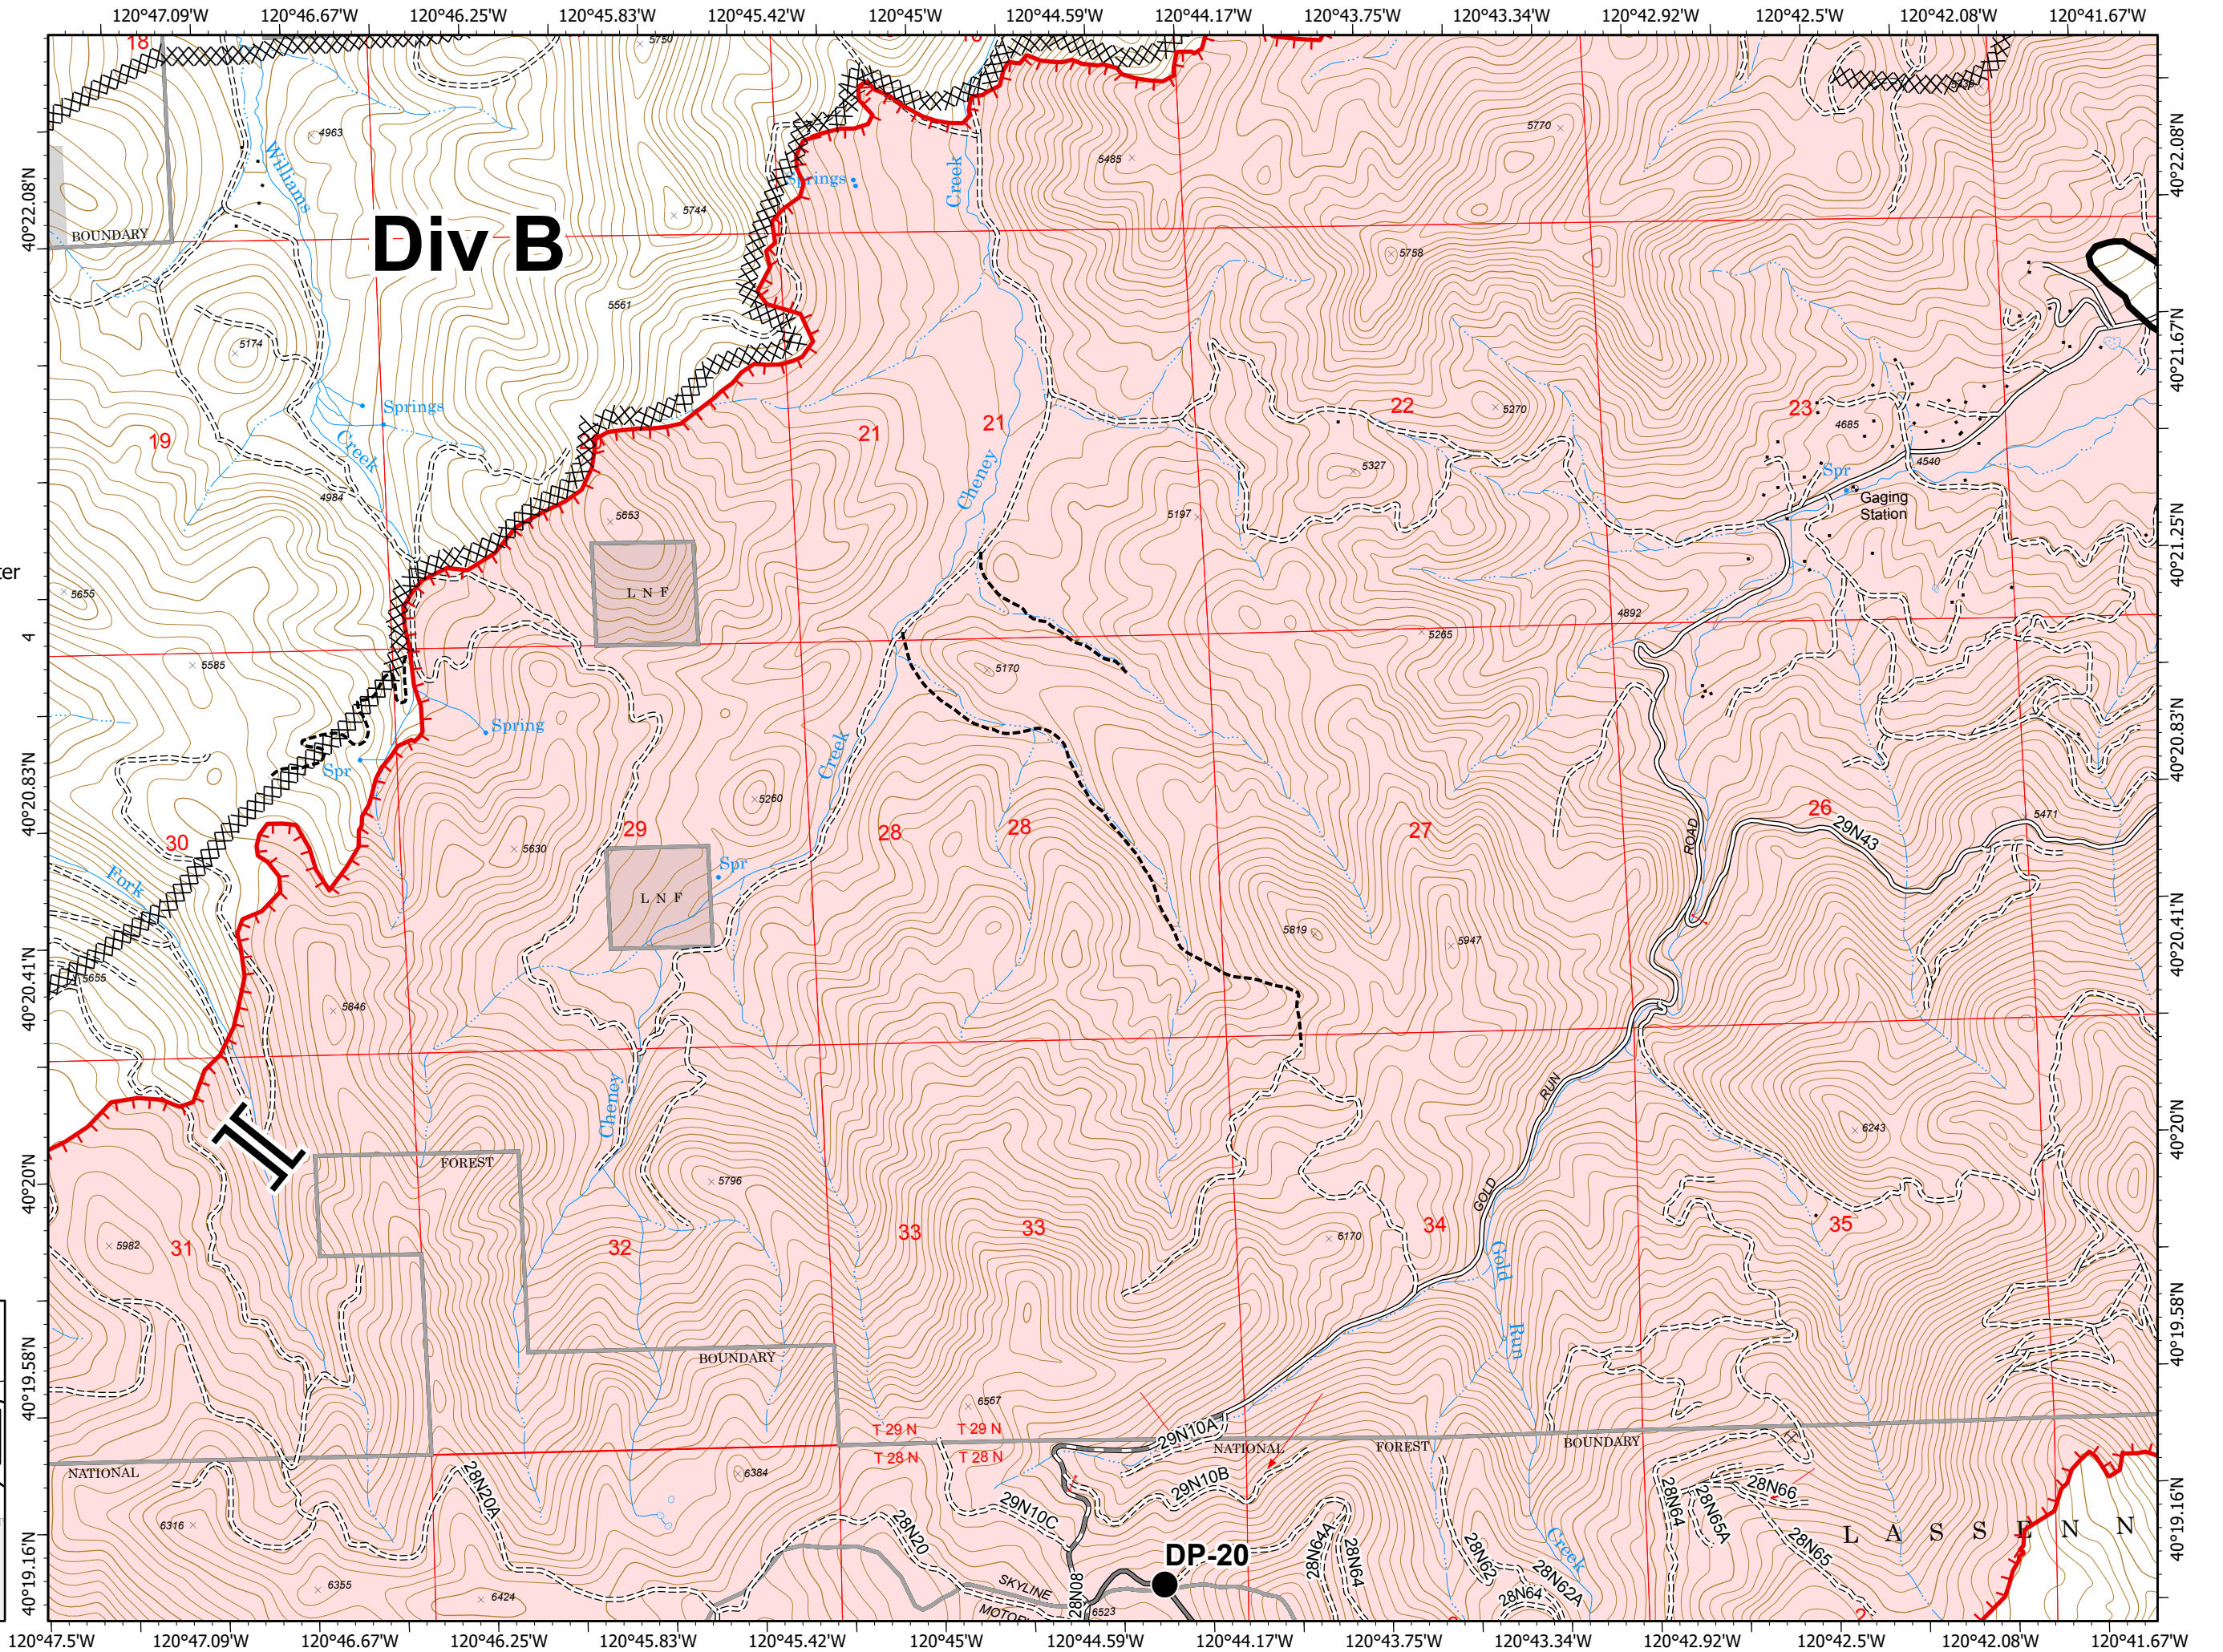

IAP Map
CA-PNF-001299
August 27, 2020
Page Number: 2

- Drop Point
-) Division Break
- ┌ Uncontrolled Fire Edge
- ×× Completed Dozer Line
- ×• Proposed Dozer Line
- Wildfire Daily Fire Perimeter
- Non-FS Lands

- Mine
- Uncontrolled Fire Edge
- Completed Dozer Line
- Wildfire Daily Fire Perimeter
- Non-FS Lands

IAP Map
CA-PNF-001299
 August 27, 2020
 Page Number: 4

- Division Break
- Uncontrolled Fire Edge
- Contained Line
- Completed Dozer Line
- Proposed Dozer Line
- Wildfire Daily Fire Perimeter
- Non-FS Lands

IAP Map
CA-PNF-001299
August 27, 2020
Page Number: 5

- Drop Point
- ┌┐ Branch Break
- ┌ Uncontrolled Fire Edge
- Contained Line
- XX Completed Dozer Line
- Wildfire Daily Fire Perimeter
- Non-FS Lands

IAP Map
CA-PNF-001299
August 27, 2020
Page Number: 6

- Drop Point
- ⛏ Mine
- └ Uncontrolled Fire Edge
- ▬ Contained Line
- ⊗⊗ Completed Dozer Line
- ▭ Wildfire Daily Fire Perimeter
- ▭ Non-FS Lands

- Drop Point
- ⌘ Division Break
- ⚡ Mine
- Mandatory Exclusion Area
- ┌ Uncontrolled Fire Edge
- ⊗ Completed Dozer Line
- ▭ Wildfire Daily Fire Perimeter
- ▭ Non-FS Lands