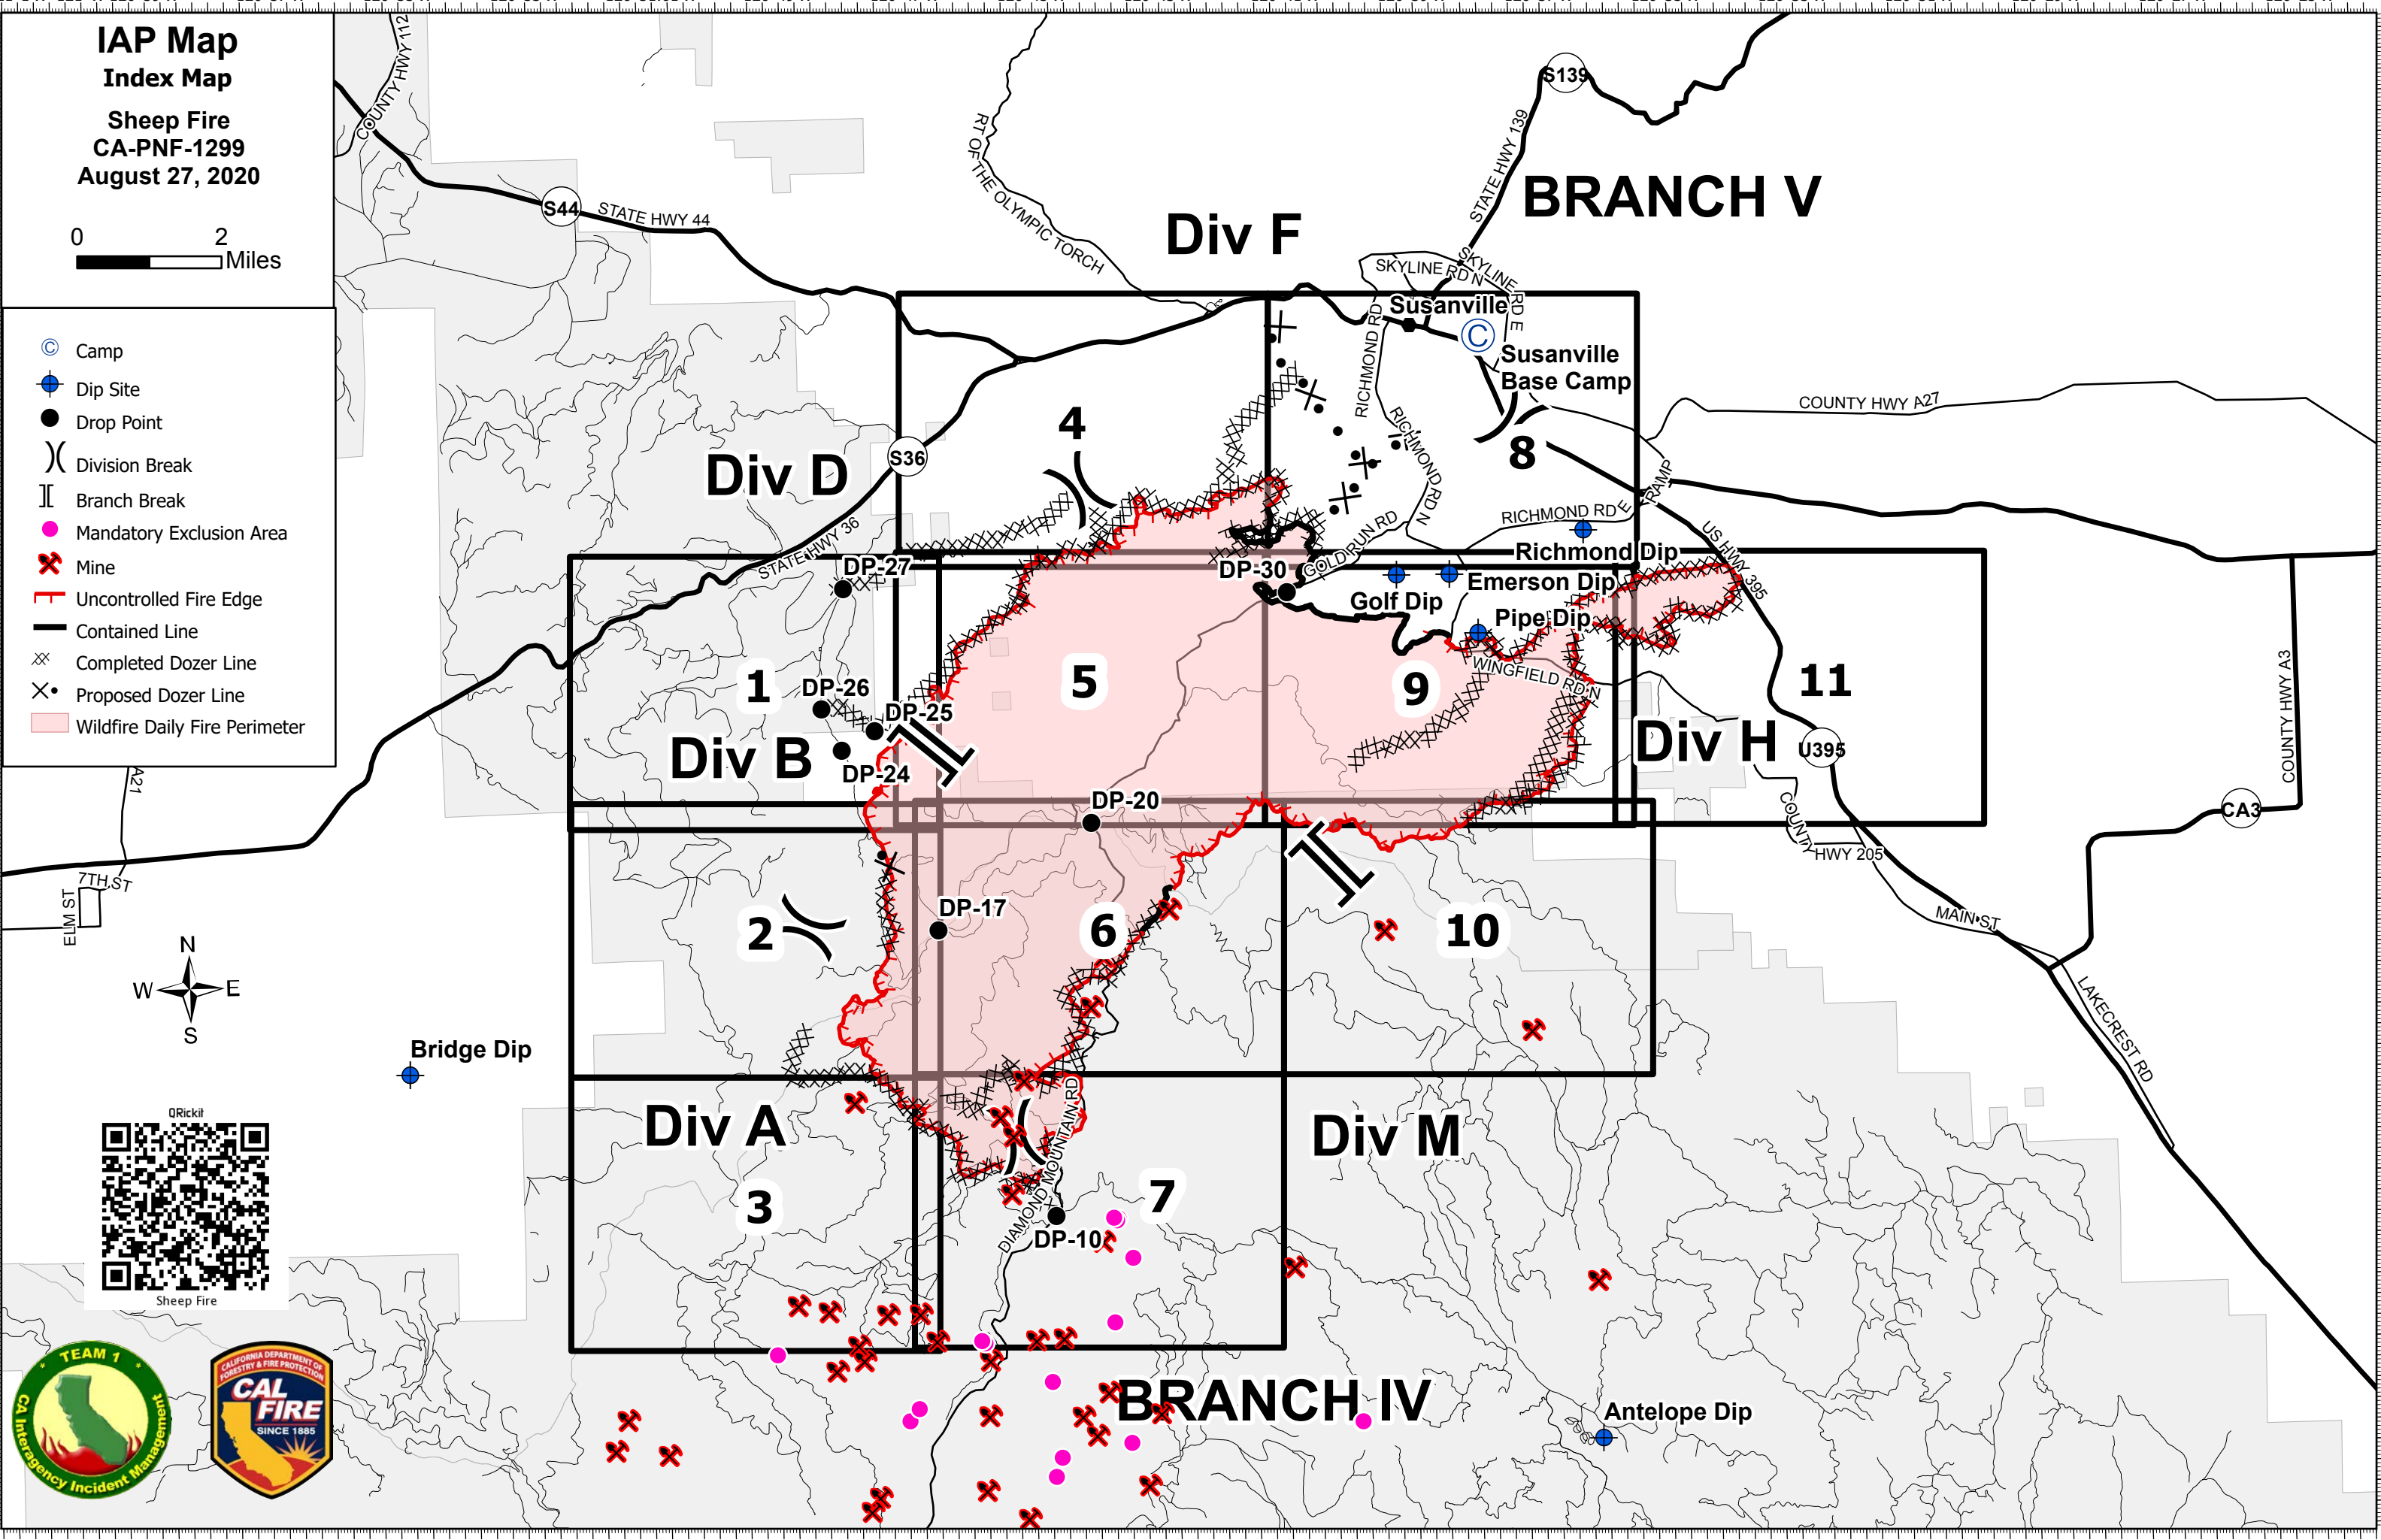

IAP Map
Index Map
Sheep Fire
CA-PNF-1299
August 27, 2020

- ⊙ Camp
- Dip Site
- Drop Point
- ⎵ Division Break
- ⎵ Branch Break
- Mandatory Exclusion Area
- ✕ Mine
- ┌ Uncontrolled Fire Edge
- ▬ Contained Line
- ⊗ Completed Dozer Line
- ⊗ Proposed Dozer Line
- ▭ Wildfire Daily Fire Perimeter

IAP Map

CA-PNF-001299

August 27, 2020

Page Number: 1

- Drop Point
- || Branch Break
- ┌ Uncontrolled Fire Edge
- XX Completed Dozer Line
- X• Proposed Dozer Line
- Wildfire Daily Fire Perimeter
- Non-FS Lands

IAP Map
CA-PNF-001299
August 27, 2020
Page Number: 2

- Drop Point
-) Division Break
- ┌ Uncontrolled Fire Edge
- ×× Completed Dozer Line
- ×• Proposed Dozer Line
- Wildfire Daily Fire Perimeter
- Non-FS Lands

- Drop Point
- ⛏ Mine
- └ Uncontrolled Fire Edge
- ▬ Contained Line
- ⊗⊗ Completed Dozer Line
- ▭ Wildfire Daily Fire Perimeter
- ▭ Non-FS Lands

- Drop Point
- ⌘ Division Break
- ⚡ Mine
- Mandatory Exclusion Area
- ┌ Uncontrolled Fire Edge
- ⊗ Completed Dozer Line
- ▭ Wildfire Daily Fire Perimeter
- ▭ Non-FS Lands