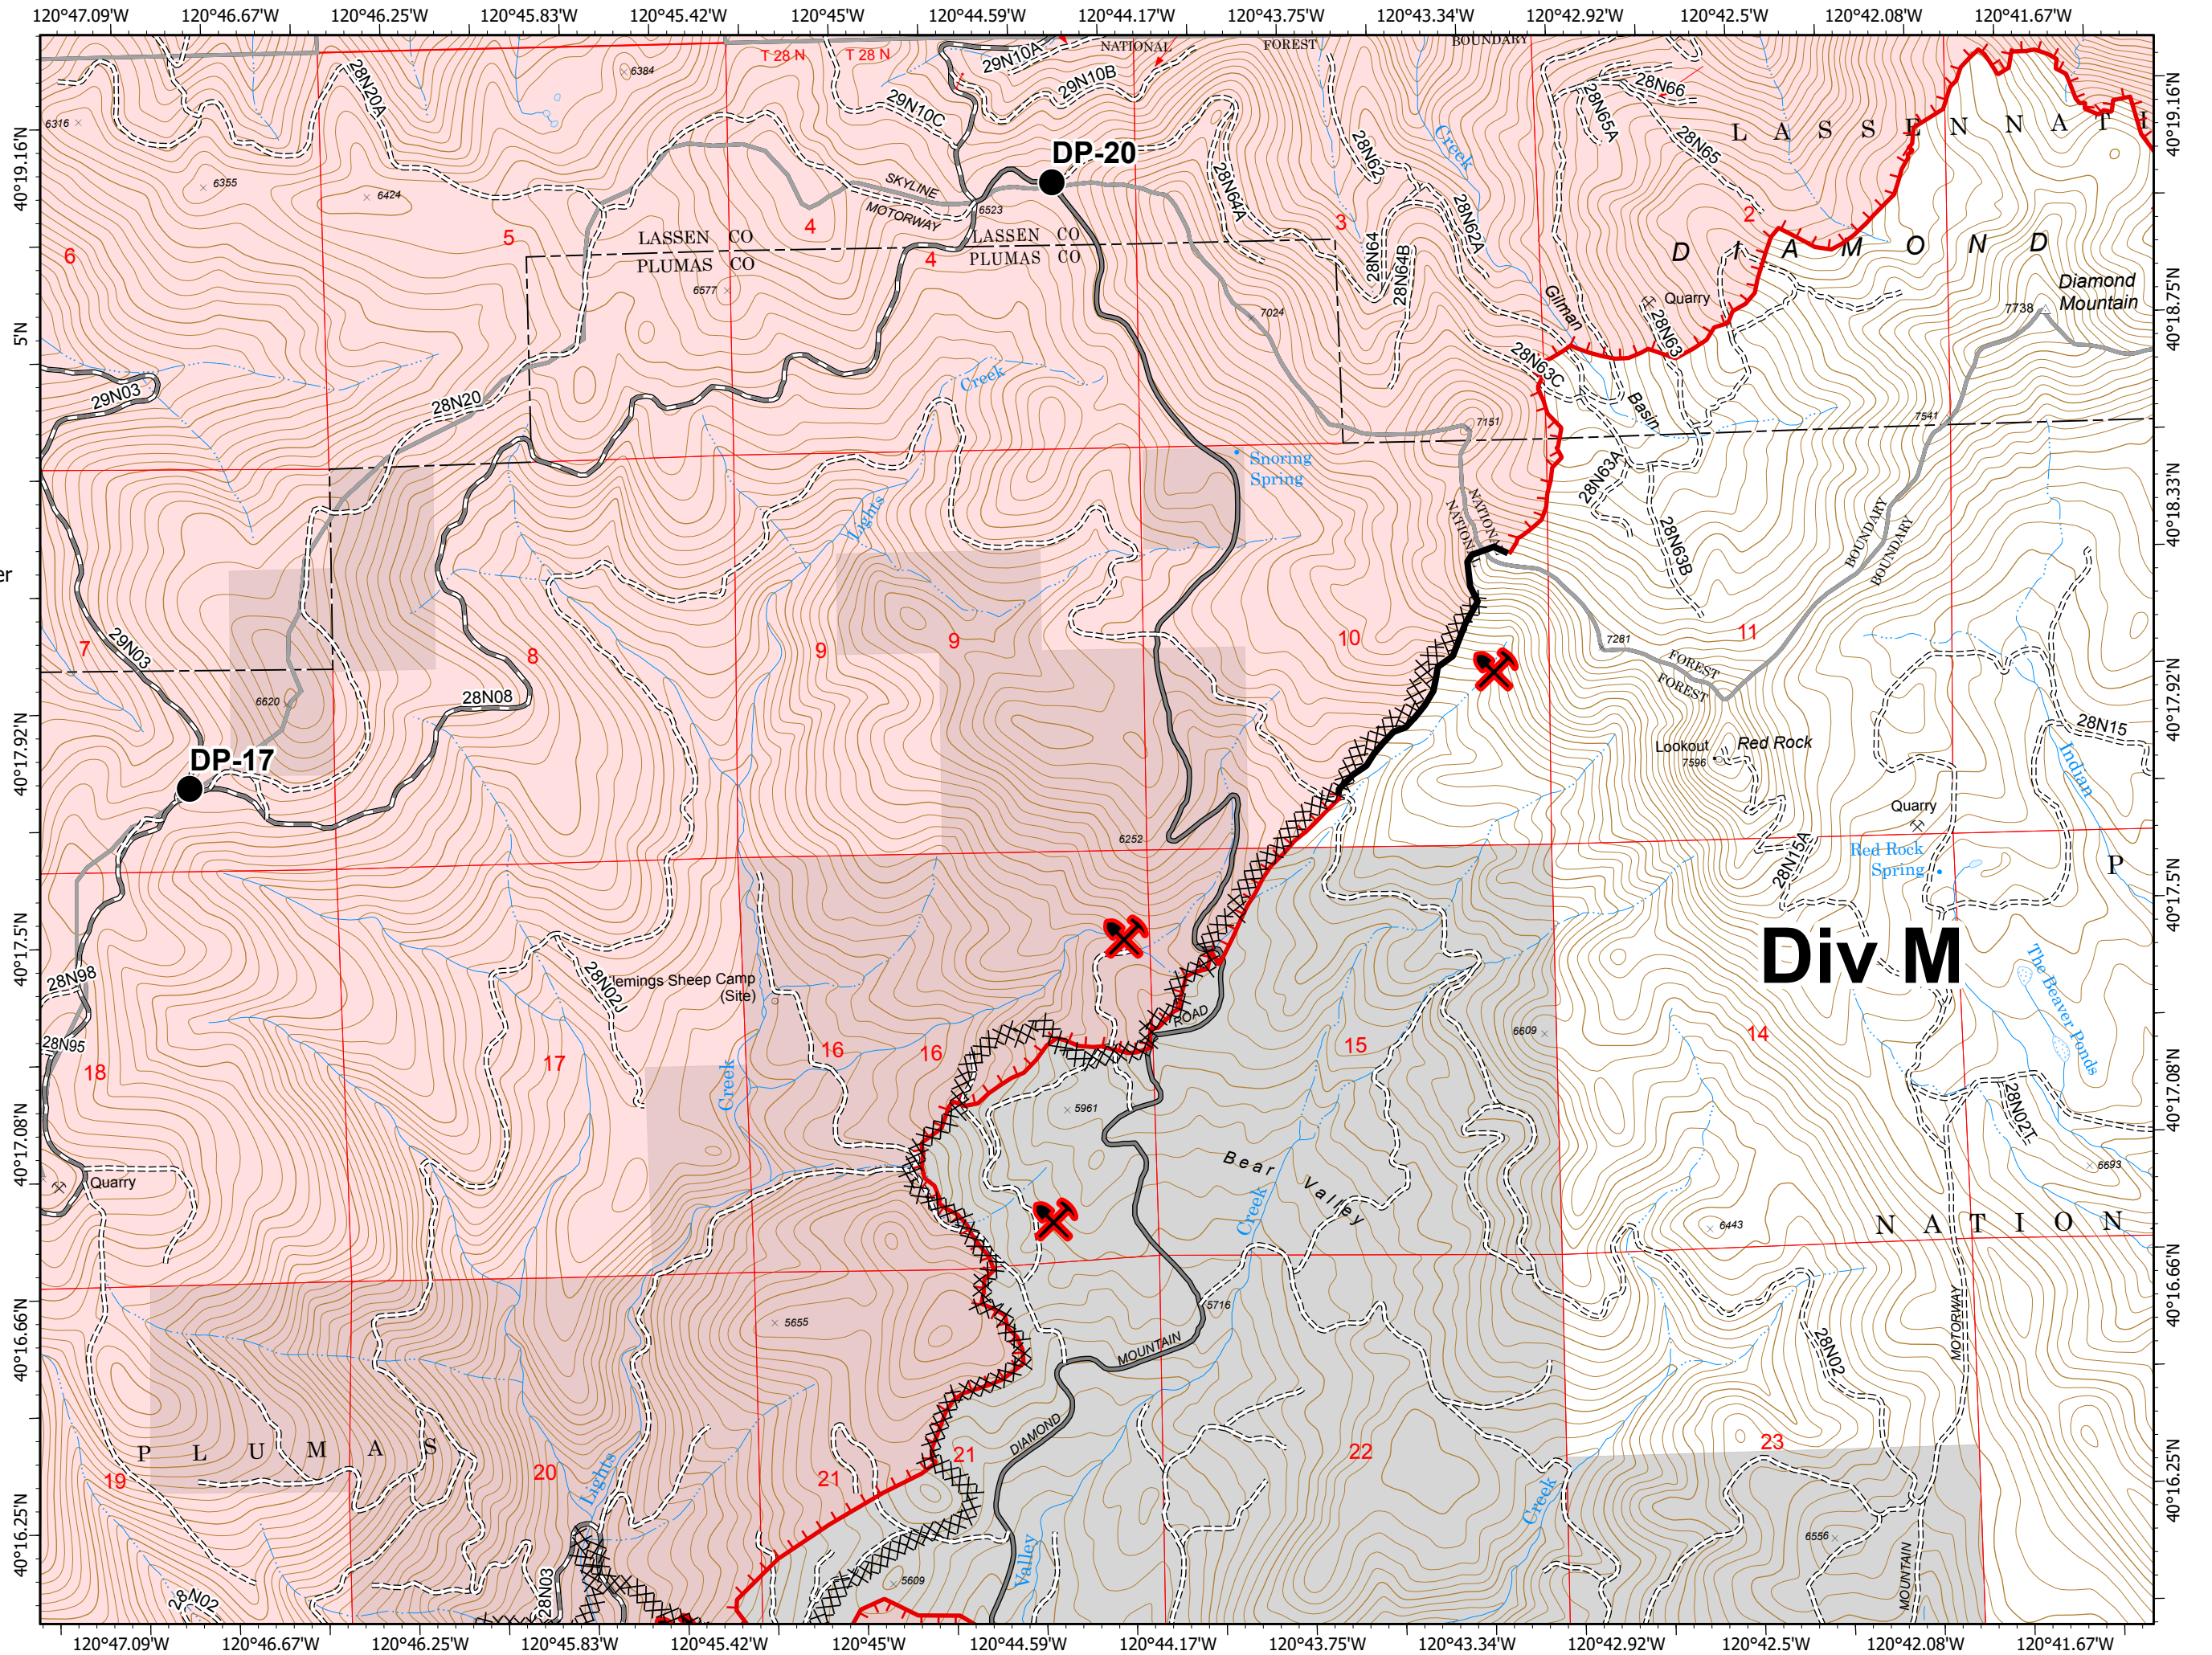

- Mine
- Uncontrolled Fire Edge
- Completed Dozer Line
- Wildfire Daily Fire Perimeter
- Non-FS Lands

IAP Map
CA-PNF-001299
 August 27, 2020
 Page Number: 4

- Division Break
- Uncontrolled Fire Edge
- Contained Line
- Completed Dozer Line
- Proposed Dozer Line
- Wildfire Daily Fire Perimeter
- Non-FS Lands

IAP Map
CA-PNF-001299
August 27, 2020
Page Number: 5

- Drop Point
- ┌┐ Branch Break
- ┌ Uncontrolled Fire Edge
- Contained Line
- XX Completed Dozer Line
- Wildfire Daily Fire Perimeter
- Non-FS Lands

IAP Map
CA-PNF-001299
August 27, 2020
Page Number: 6

- Drop Point
- ⛏ Mine
- └ Uncontrolled Fire Edge
- ▬ Contained Line
- ⊗⊗ Completed Dozer Line
- ▭ Wildfire Daily Fire Perimeter
- ▭ Non-FS Lands

- Drop Point
- ⌘ Division Break
- ⚡ Mine
- Mandatory Exclusion Area
- ┌ Uncontrolled Fire Edge
- ⊗ Completed Dozer Line
- ▭ Wildfire Daily Fire Perimeter
- ▭ Non-FS Lands

- Camp
- Dip Site
- Division Break
- Uncontrolled Fire Edge
- Contained Line
- Completed Dozer Line
- Proposed Dozer Line
- Wildfire Daily Fire Perimeter

BRANCH V

Div H

Div F

Richmond Dip

- Dip Site
- Drop Point
- Uncontrolled Fire Edge
- Contained Line
- Completed Dozer Line
- Wildfire Daily Fire Perimeter
- Non-FS Lands