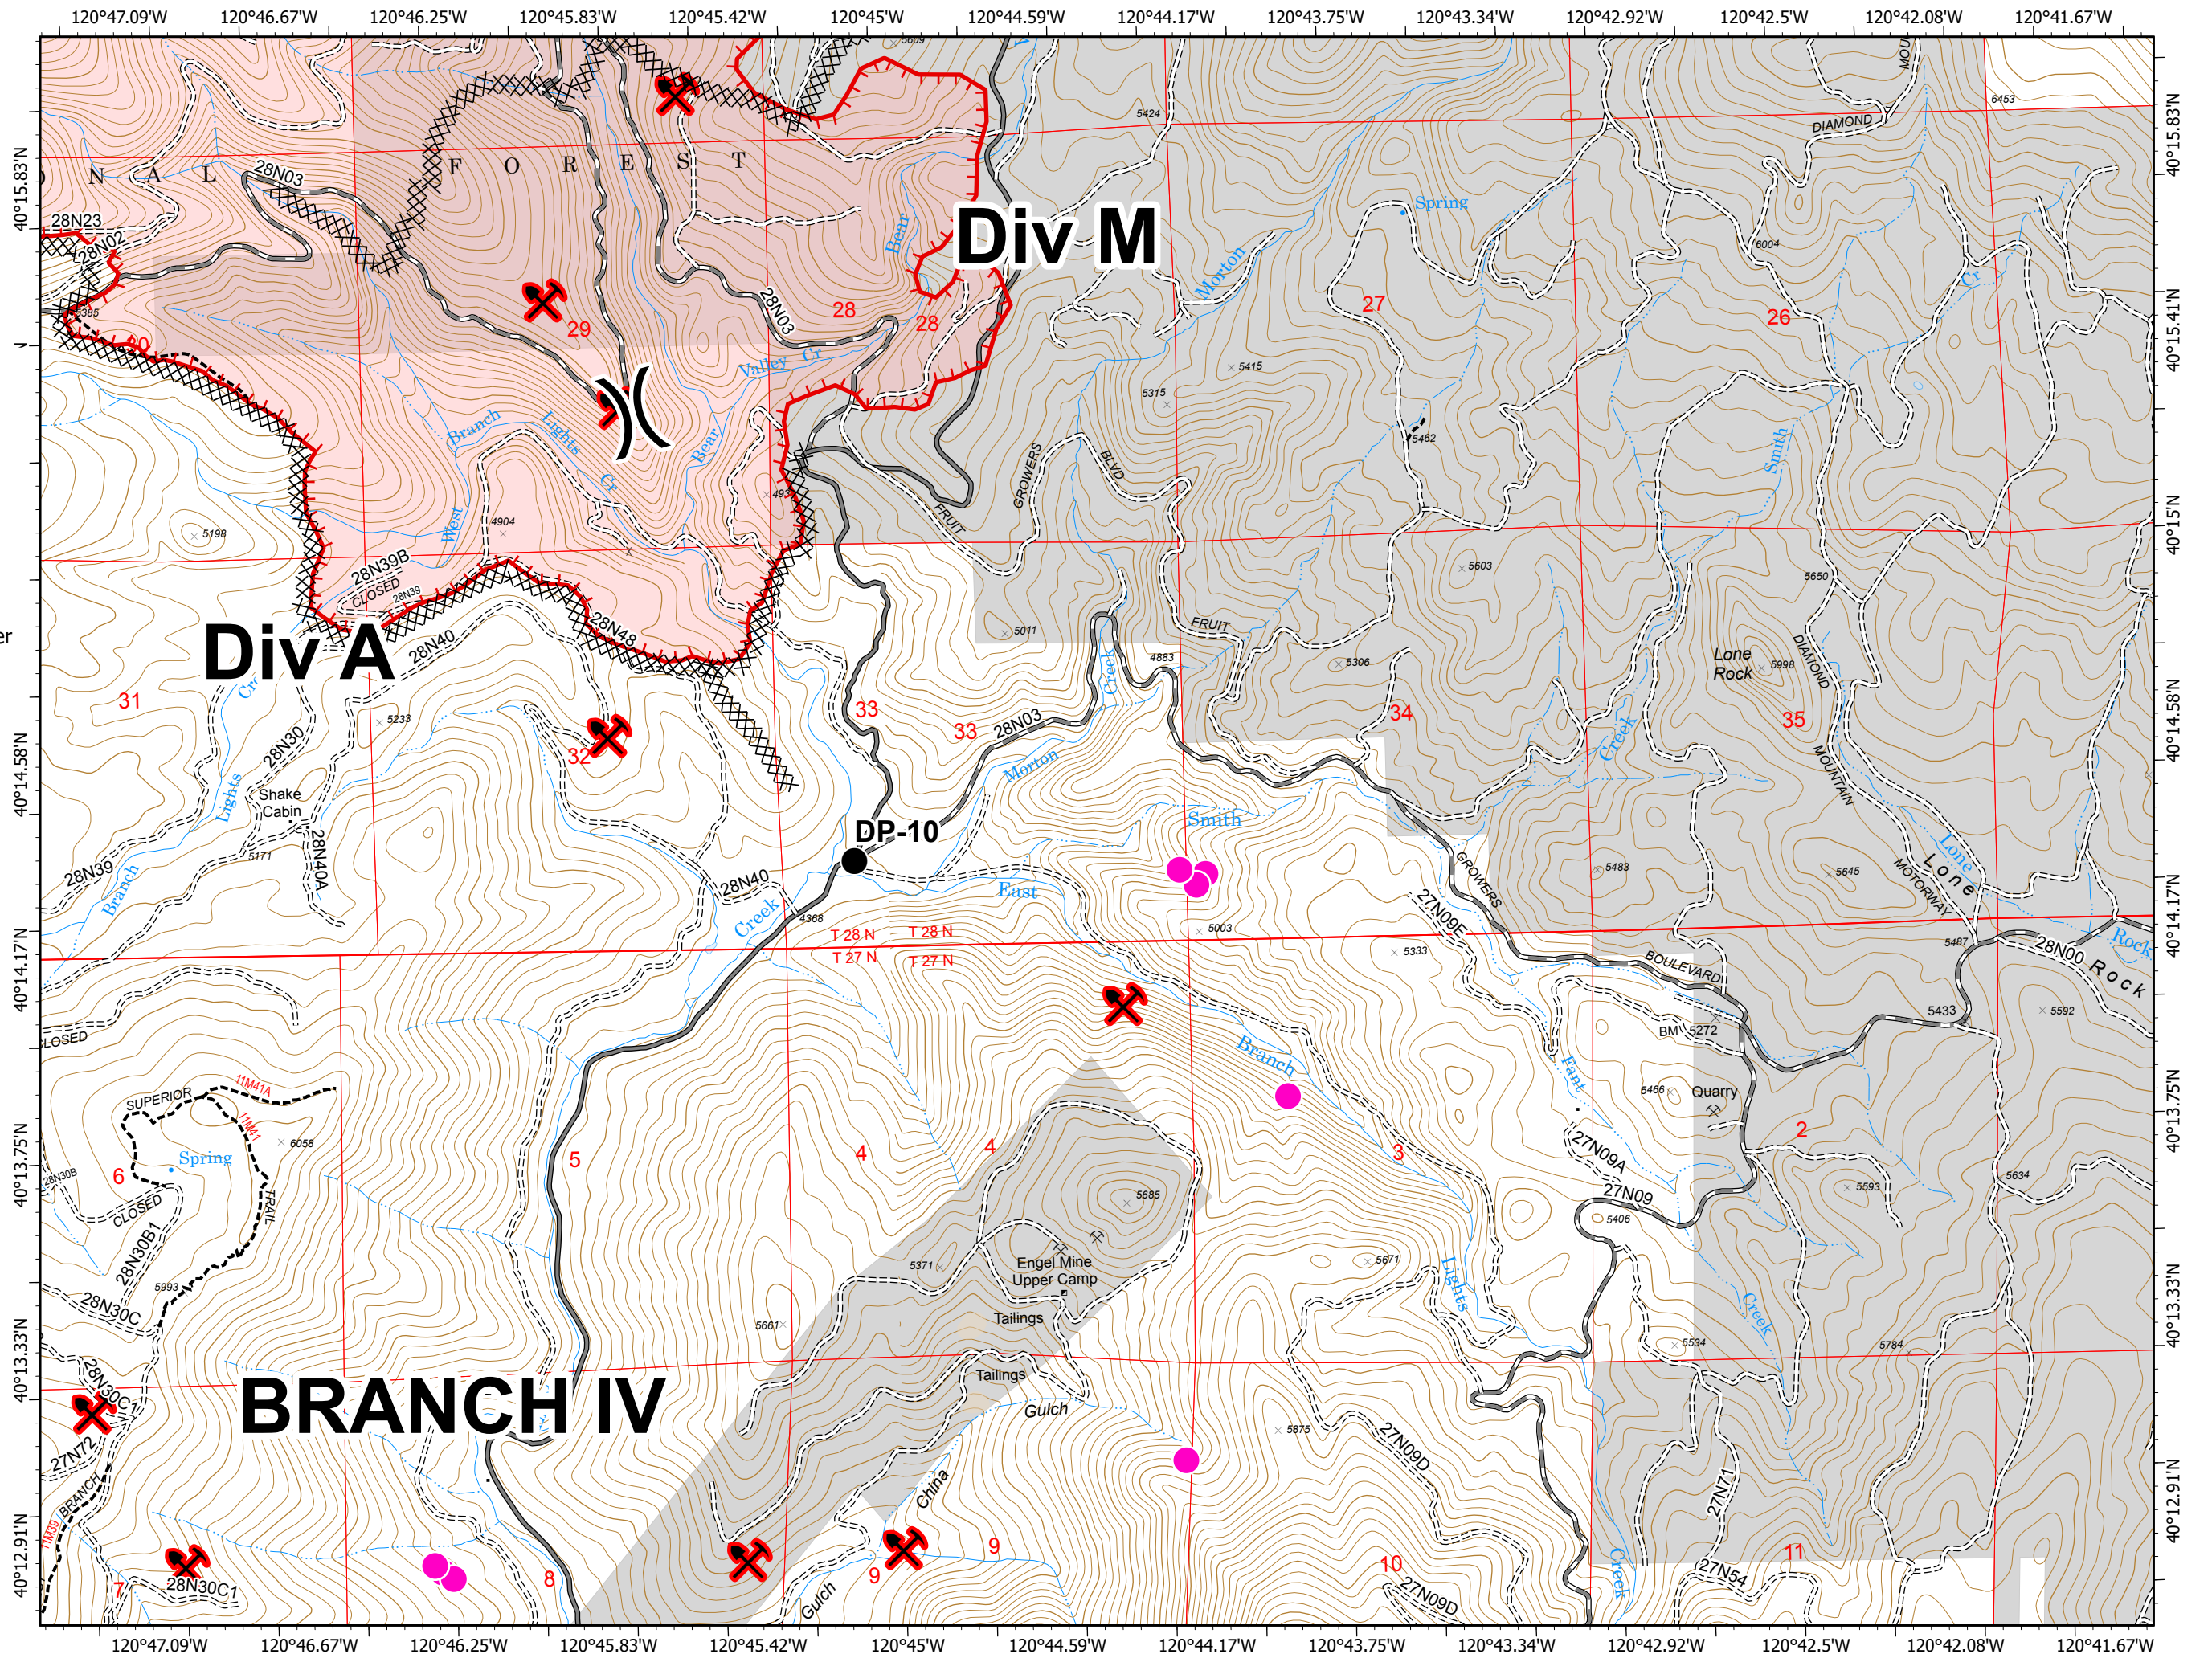

- Mine
- Uncontrolled Fire Edge
- Completed Dozer Line
- Wildfire Daily Fire Perimeter
- Non-FS Lands

IAP Map
CA-PNF-001299
 August 27, 2020
 Page Number: 4

- Division Break
- Uncontrolled Fire Edge
- Contained Line
- Completed Dozer Line
- Proposed Dozer Line
- Wildfire Daily Fire Perimeter
- Non-FS Lands

IAP Map
CA-PNF-001299
August 27, 2020
Page Number: 5

- Drop Point
- ┌┐ Branch Break
- ┌ Uncontrolled Fire Edge
- Contained Line
- XX Completed Dozer Line
- Wildfire Daily Fire Perimeter
- Non-FS Lands

IAP Map
CA-PNF-001299
August 27, 2020
Page Number: 6

- Drop Point
- ⛏ Mine
- └ Uncontrolled Fire Edge
- ▬ Contained Line
- ⊗⊗ Completed Dozer Line
- ▭ Wildfire Daily Fire Perimeter
- ▭ Non-FS Lands

- Drop Point
- ⌘ Division Break
- ⚡ Mine
- Mandatory Exclusion Area
- ┌ Uncontrolled Fire Edge
- ⊗ Completed Dozer Line
- ▭ Wildfire Daily Fire Perimeter
- ▭ Non-FS Lands

- Camp
- Dip Site
- Division Break
- Uncontrolled Fire Edge
- Contained Line
- Completed Dozer Line
- Proposed Dozer Line
- Wildfire Daily Fire Perimeter

BRANCH V

Div H

Div F

Richmond Dip

- Dip Site
- Drop Point
- Uncontrolled Fire Edge
- Contained Line
- Completed Dozer Line
- Wildfire Daily Fire Perimeter
- Non-FS Lands