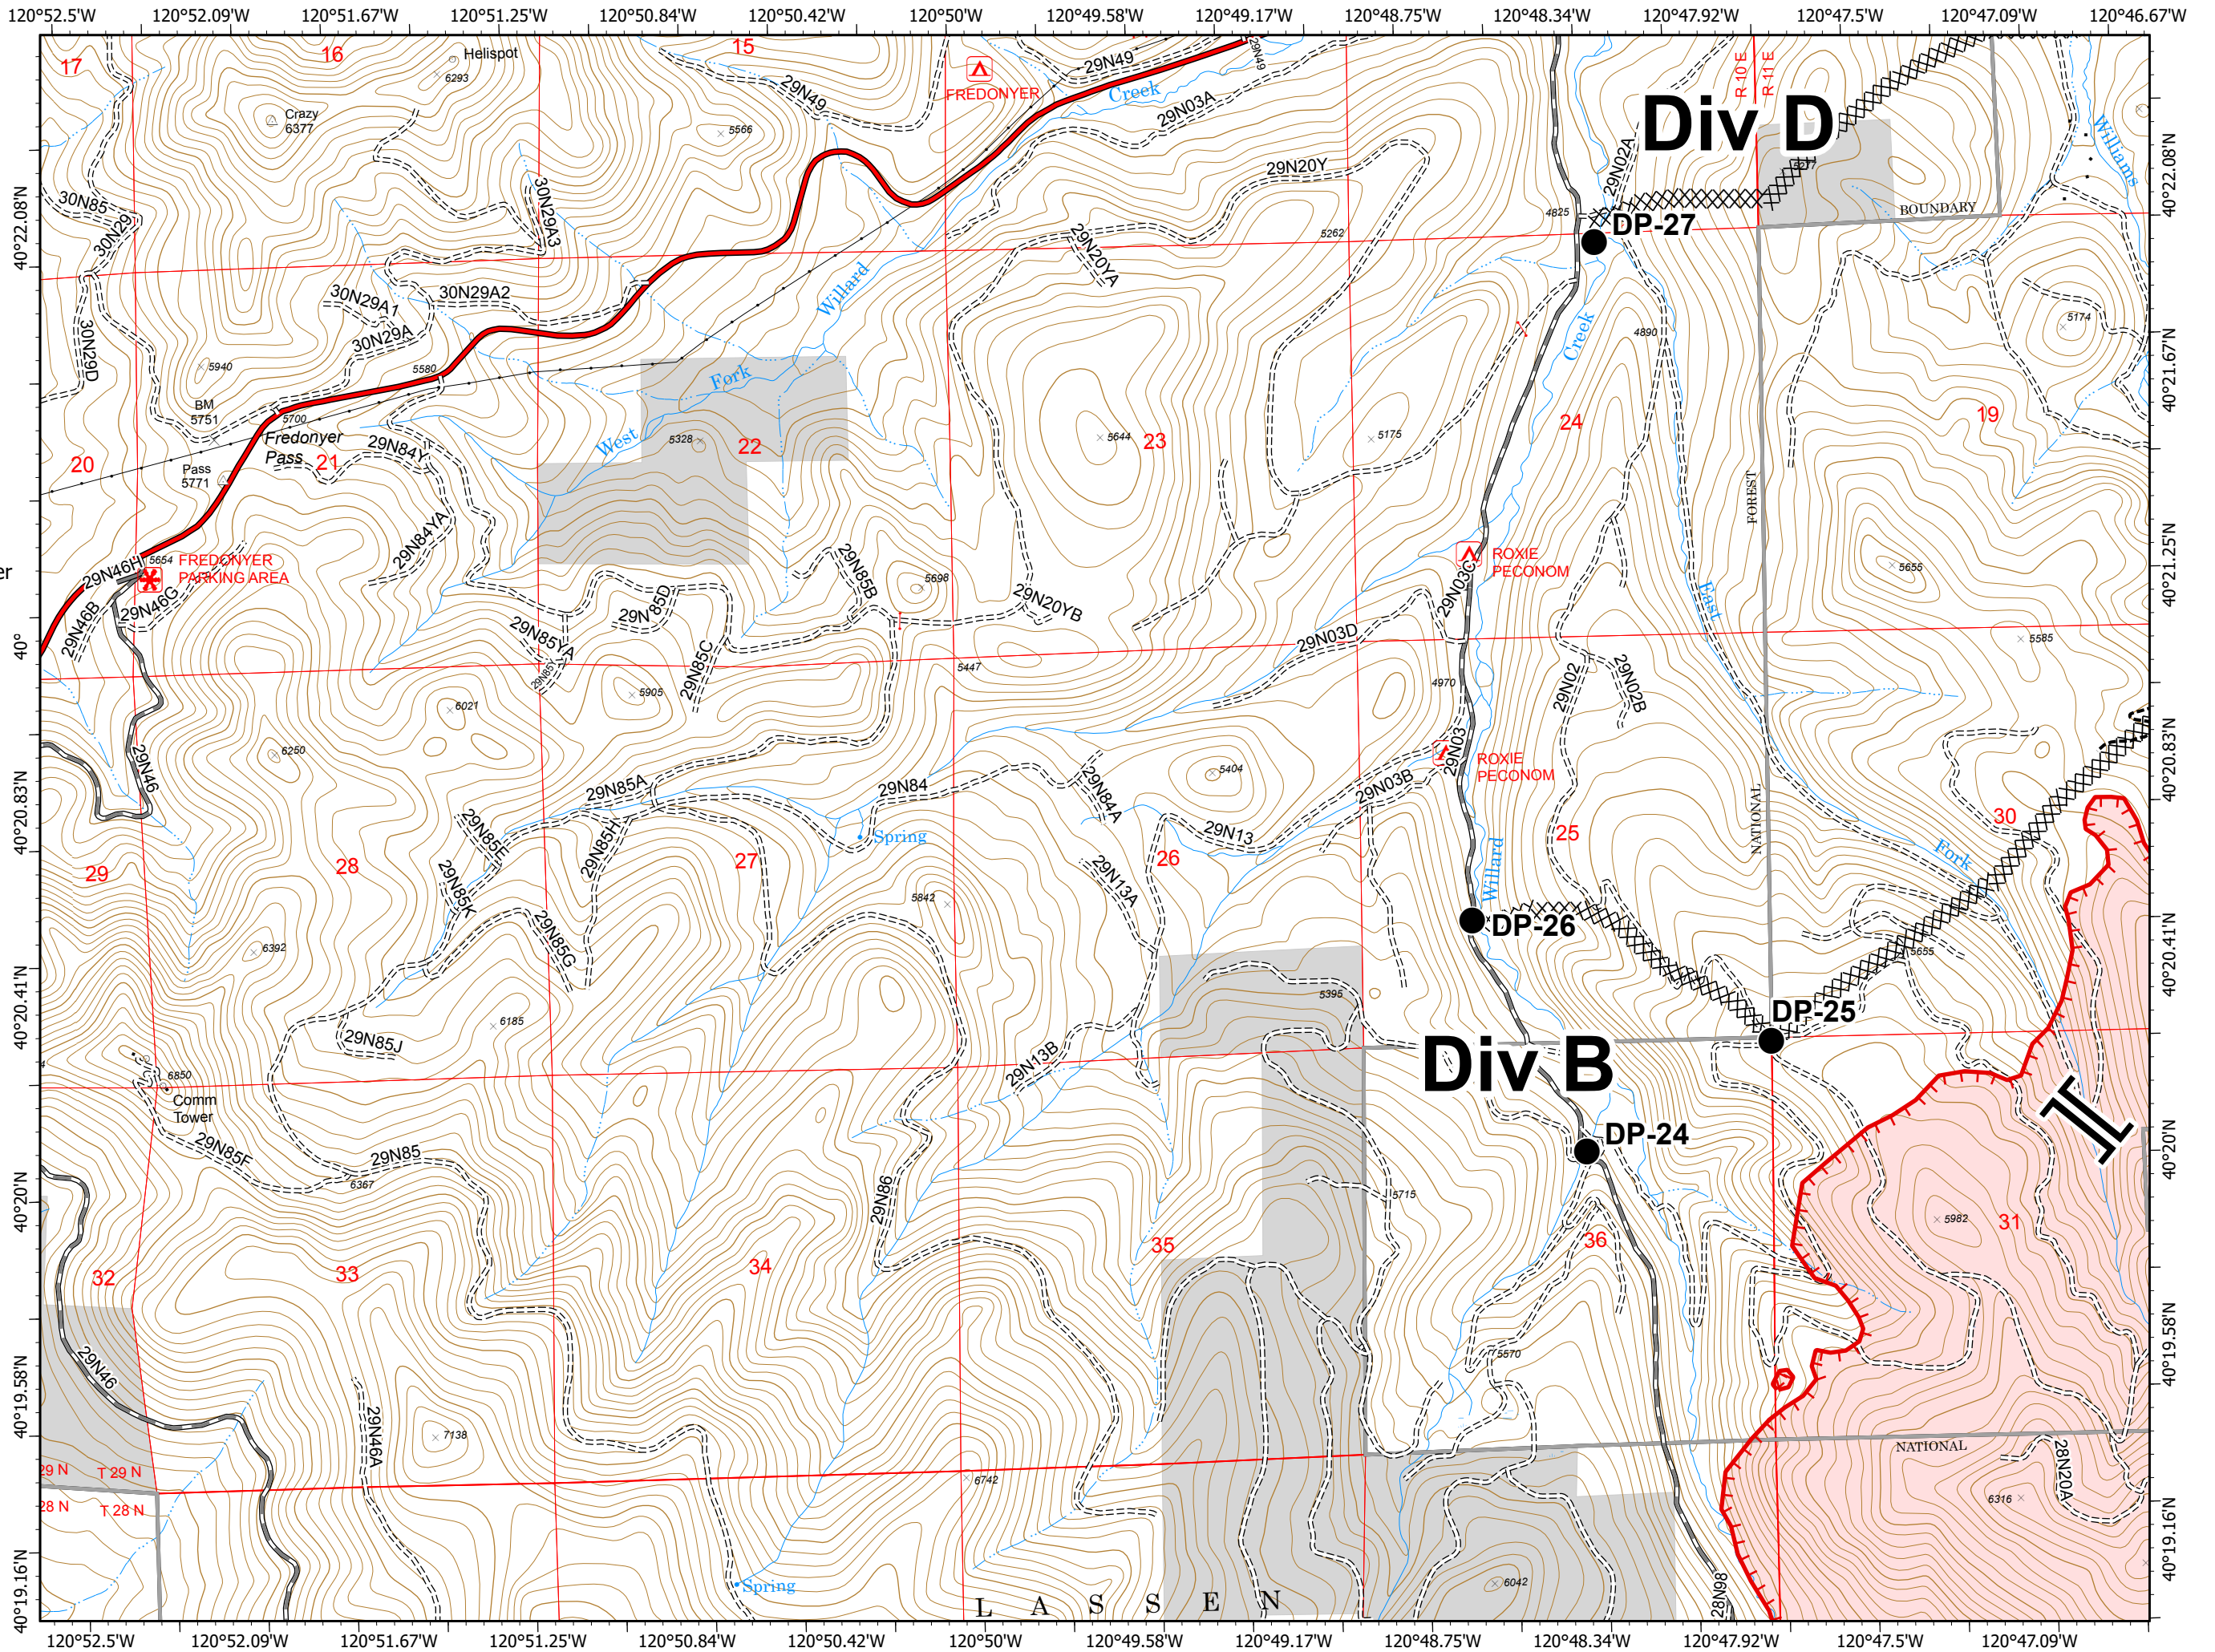

IAP Map
Index Map
Sheep Fire
CA-PNF-1299
August 27, 2020

- ⊙ Camp
- Dip Site
- Drop Point
- ⎵ Division Break
- ⎵ Branch Break
- Mandatory Exclusion Area
- ✕ Mine
- ┌ Uncontrolled Fire Edge
- ▬ Contained Line
- ⊗ Completed Dozer Line
- ⊗ Proposed Dozer Line
- ▭ Wildfire Daily Fire Perimeter

IAP Map

CA-PNF-001299

August 27, 2020

Page Number: 1

- Drop Point
- || Branch Break
- ┌ Uncontrolled Fire Edge
- XX Completed Dozer Line
- X• Proposed Dozer Line
- Wildfire Daily Fire Perimeter
- Non-FS Lands

IAP Map
CA-PNF-001299
August 27, 2020
Page Number: 2

- Drop Point
-) Division Break
- ┌ Uncontrolled Fire Edge
- ×× Completed Dozer Line
- ×• Proposed Dozer Line
- Wildfire Daily Fire Perimeter
- Non-FS Lands

- Mine
- Uncontrolled Fire Edge
- Completed Dozer Line
- Wildfire Daily Fire Perimeter
- Non-FS Lands

IAP Map
CA-PNF-001299
 August 27, 2020
 Page Number: 4

- Division Break
- Uncontrolled Fire Edge
- Contained Line
- Completed Dozer Line
- Proposed Dozer Line
- Wildfire Daily Fire Perimeter
- Non-FS Lands