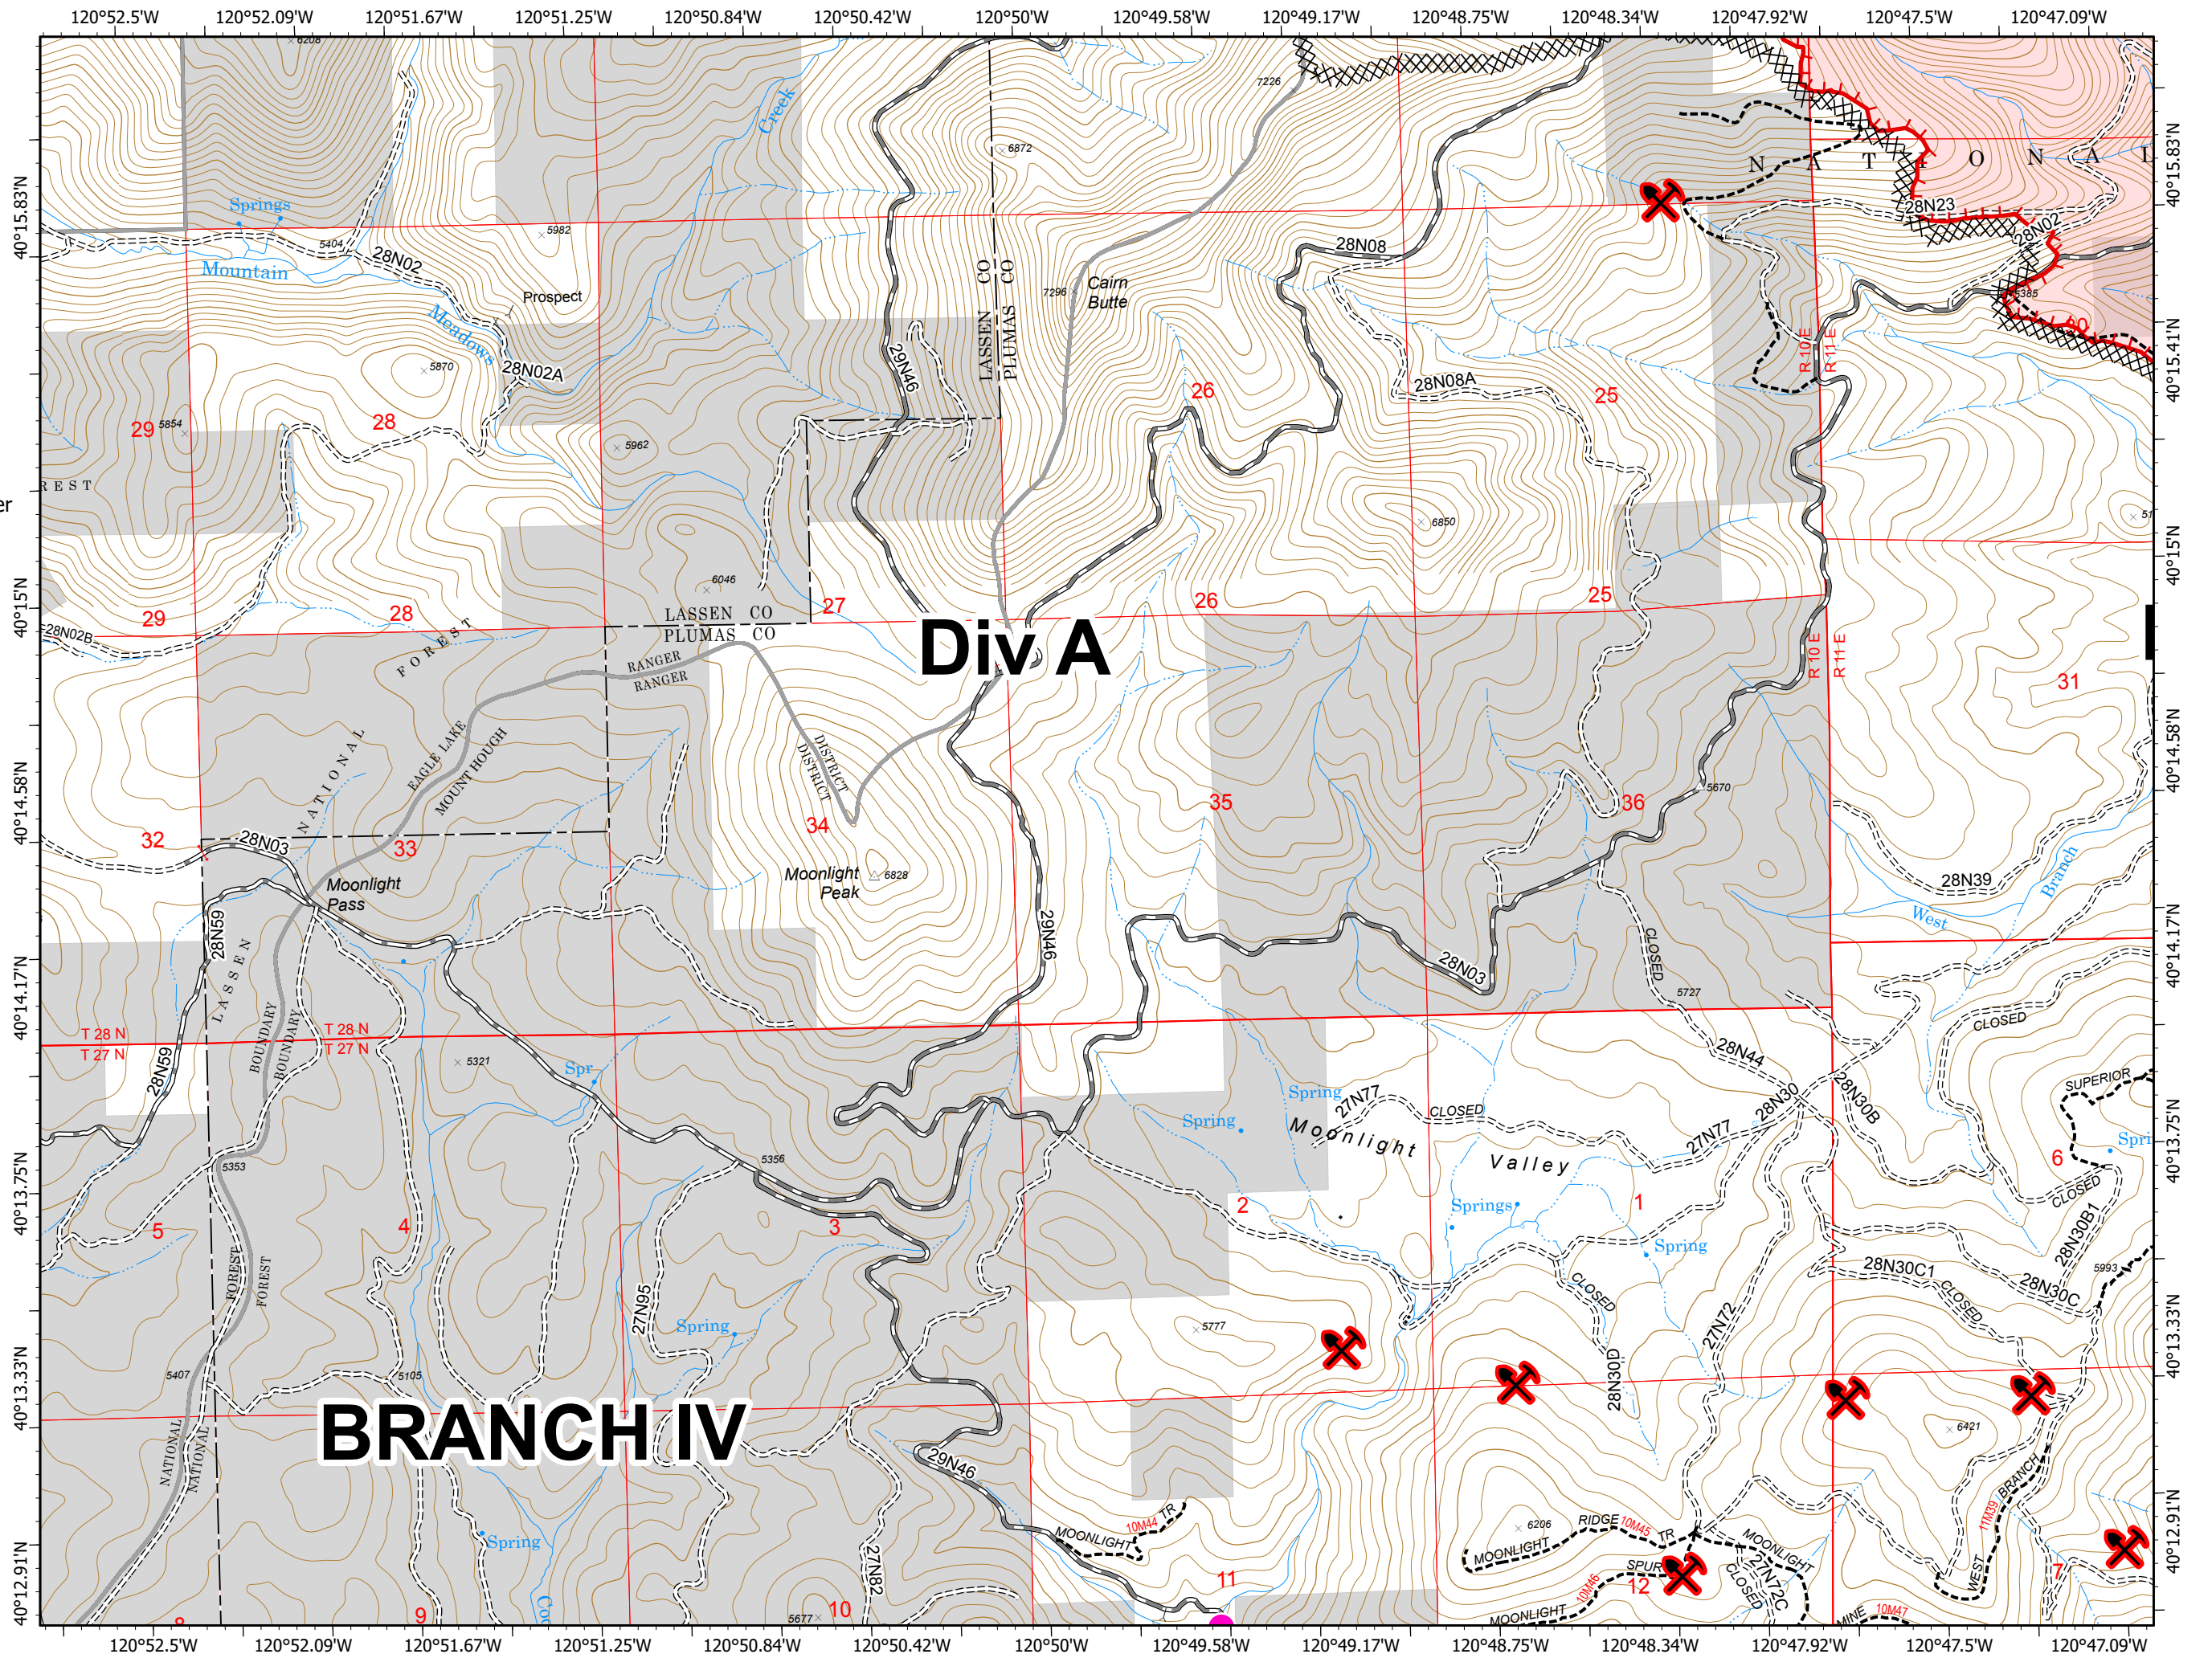

IAP Map
CA-PNF-001299
August 27, 2020
Page Number: 2

- Drop Point
-) Division Break
- ┌ Uncontrolled Fire Edge
- ×× Completed Dozer Line
- ×• Proposed Dozer Line
- Wildfire Daily Fire Perimeter
- Non-FS Lands

- Mine
- Uncontrolled Fire Edge
- Completed Dozer Line
- Wildfire Daily Fire Perimeter
- Non-FS Lands

IAP Map
CA-PNF-001299
 August 27, 2020
 Page Number: 4

- Division Break
- Uncontrolled Fire Edge
- Contained Line
- Completed Dozer Line
- Proposed Dozer Line
- Wildfire Daily Fire Perimeter
- Non-FS Lands

IAP Map
CA-PNF-001299
August 27, 2020
Page Number: 5

- Drop Point
- ┌┐ Branch Break
- ┌ Uncontrolled Fire Edge
- Contained Line
- XX Completed Dozer Line
- Wildfire Daily Fire Perimeter
- Non-FS Lands

IAP Map
CA-PNF-001299
August 27, 2020
Page Number: 6

- Drop Point
- ⛏ Mine
- └ Uncontrolled Fire Edge
- ▬ Contained Line
- ⊗⊗ Completed Dozer Line
- ▭ Wildfire Daily Fire Perimeter
- ▭ Non-FS Lands

- Drop Point
- ⌘ Division Break
- ⚡ Mine
- Mandatory Exclusion Area
- ┌ Uncontrolled Fire Edge
- ⊗ Completed Dozer Line
- ▭ Wildfire Daily Fire Perimeter
- ▭ Non-FS Lands