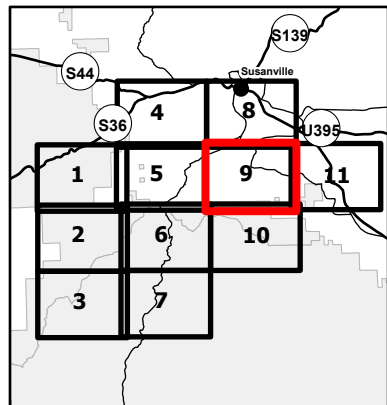

IAP Map
CA-PNF-001299
August 27, 2020
Page Number: 5

- Drop Point
- ┌┐ Branch Break
- ┌ Uncontrolled Fire Edge
- Contained Line
- XX Completed Dozer Line
- Wildfire Daily Fire Perimeter
- Non-FS Lands

IAP Map
CA-PNF-001299
August 27, 2020
Page Number: 6

- Drop Point
- ⛏ Mine
- └ Uncontrolled Fire Edge
- ▬ Contained Line
- ⊗⊗ Completed Dozer Line
- ▭ Wildfire Daily Fire Perimeter
- ▭ Non-FS Lands

- Drop Point
- ⌘ Division Break
- ⚡ Mine
- Mandatory Exclusion Area
- ┌ Uncontrolled Fire Edge
- ⊗ Completed Dozer Line
- ▭ Wildfire Daily Fire Perimeter
- ▭ Non-FS Lands

- Camp
- Dip Site
- Division Break
- Uncontrolled Fire Edge
- Contained Line
- Completed Dozer Line
- Proposed Dozer Line
- Wildfire Daily Fire Perimeter

BRANCH V

Div H

Div F

Richmond Dip

- Dip Site
- Drop Point
- Uncontrolled Fire Edge
- Contained Line
- Completed Dozer Line
- Wildfire Daily Fire Perimeter
- Non-FS Lands

- Branch Break
- Mine
- Uncontrolled Fire Edge
- Completed Dozer Line
- Wildfire Daily Fire Perimeter
- Non-FS Lands

- Uncontrolled Fire Edge
- Completed Dozer Line
- Wildfire Daily Fire Perimeter
- Non-FS Lands