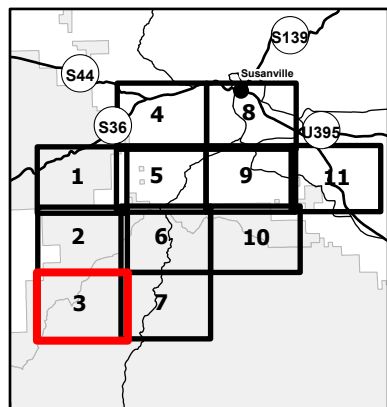

IAP Map
Index Map
Sheep Fire
CA-PNF-1299
August 27, 2020

- ⊙ Camp
- Dip Site
- Drop Point
- ⎵ Division Break
- ⎵ Branch Break
- Mandatory Exclusion Area
- ✕ Mine
- ┌ Uncontrolled Fire Edge
- ▬ Contained Line
- ⊗ Completed Dozer Line
- ⊗ Proposed Dozer Line
- ▭ Wildfire Daily Fire Perimeter

IAP Map

CA-PNF-001299

August 27, 2020

Page Number: 1

- Drop Point
- || Branch Break
- ┌ Uncontrolled Fire Edge
- XX Completed Dozer Line
- X• Proposed Dozer Line
- Wildfire Daily Fire Perimeter
- Non-FS Lands

IAP Map
CA-PNF-001299
August 27, 2020
Page Number: 2

- Drop Point
-) Division Break
- ┌ Uncontrolled Fire Edge
- ×× Completed Dozer Line
- ×• Proposed Dozer Line
- Wildfire Daily Fire Perimeter
- Non-FS Lands

- Mine
- Uncontrolled Fire Edge
- Completed Dozer Line
- Wildfire Daily Fire Perimeter
- Non-FS Lands

IAP Map
CA-PNF-001299
 August 27, 2020
 Page Number: 4

- Division Break
- Uncontrolled Fire Edge
- Contained Line
- Completed Dozer Line
- Proposed Dozer Line
- Wildfire Daily Fire Perimeter
- Non-FS Lands