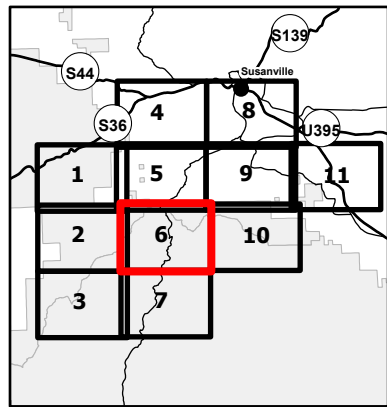

IAP Map
CA-PNF-001299
August 27, 2020
Page Number: 2

- Drop Point
-) Division Break
- ┌ Uncontrolled Fire Edge
- ×× Completed Dozer Line
- ×• Proposed Dozer Line
- Wildfire Daily Fire Perimeter
- Non-FS Lands

- Mine
- Uncontrolled Fire Edge
- Completed Dozer Line
- Wildfire Daily Fire Perimeter
- Non-FS Lands

IAP Map
CA-PNF-001299
 August 27, 2020
 Page Number: 4

- Division Break
- Uncontrolled Fire Edge
- Contained Line
- Completed Dozer Line
- Proposed Dozer Line
- Wildfire Daily Fire Perimeter
- Non-FS Lands

IAP Map
CA-PNF-001299
August 27, 2020
Page Number: 5

- Drop Point
- ┌┐ Branch Break
- ┌ Uncontrolled Fire Edge
- Contained Line
- XX Completed Dozer Line
- Wildfire Daily Fire Perimeter
- Non-FS Lands

IAP Map
CA-PNF-001299
August 27, 2020
Page Number: 6

- Drop Point
- ⛏ Mine
- └ Uncontrolled Fire Edge
- ▬ Contained Line
- ⊗⊗ Completed Dozer Line
- ▭ Wildfire Daily Fire Perimeter
- ▭ Non-FS Lands

- Drop Point
- ⌘ Division Break
- ⚡ Mine
- Mandatory Exclusion Area
- ┌ Uncontrolled Fire Edge
- ⊗ Completed Dozer Line
- ▭ Wildfire Daily Fire Perimeter
- ▭ Non-FS Lands