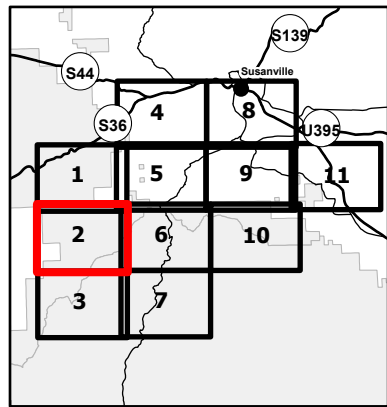

IAP Map
Index Map
Sheep Fire
CA-PNF-1299
August 27, 2020

- ⊙ Camp
- Dip Site
- Drop Point
- ⎵ Division Break
- ⎵ Branch Break
- Mandatory Exclusion Area
- ✕ Mine
- ┌ Uncontrolled Fire Edge
- ▬ Contained Line
- ⊗ Completed Dozer Line
- ⊗ Proposed Dozer Line
- ▭ Wildfire Daily Fire Perimeter

IAP Map

CA-PNF-001299

August 27, 2020

Page Number: 1

- Drop Point
- || Branch Break
- ┌ Uncontrolled Fire Edge
- XX Completed Dozer Line
- X• Proposed Dozer Line
- Wildfire Daily Fire Perimeter
- Non-FS Lands

IAP Map
CA-PNF-001299
August 27, 2020
Page Number: 2

- Drop Point
-) Division Break
- ┌ Uncontrolled Fire Edge
- ×× Completed Dozer Line
- ×• Proposed Dozer Line
- Wildfire Daily Fire Perimeter
- Non-FS Lands

- Mine
- Uncontrolled Fire Edge
- Completed Dozer Line
- Wildfire Daily Fire Perimeter
- Non-FS Lands

IAP Map
CA-PNF-001299
 August 27, 2020
 Page Number: 4

- Division Break
- Uncontrolled Fire Edge
- Contained Line
- Completed Dozer Line
- Proposed Dozer Line
- Wildfire Daily Fire Perimeter
- Non-FS Lands