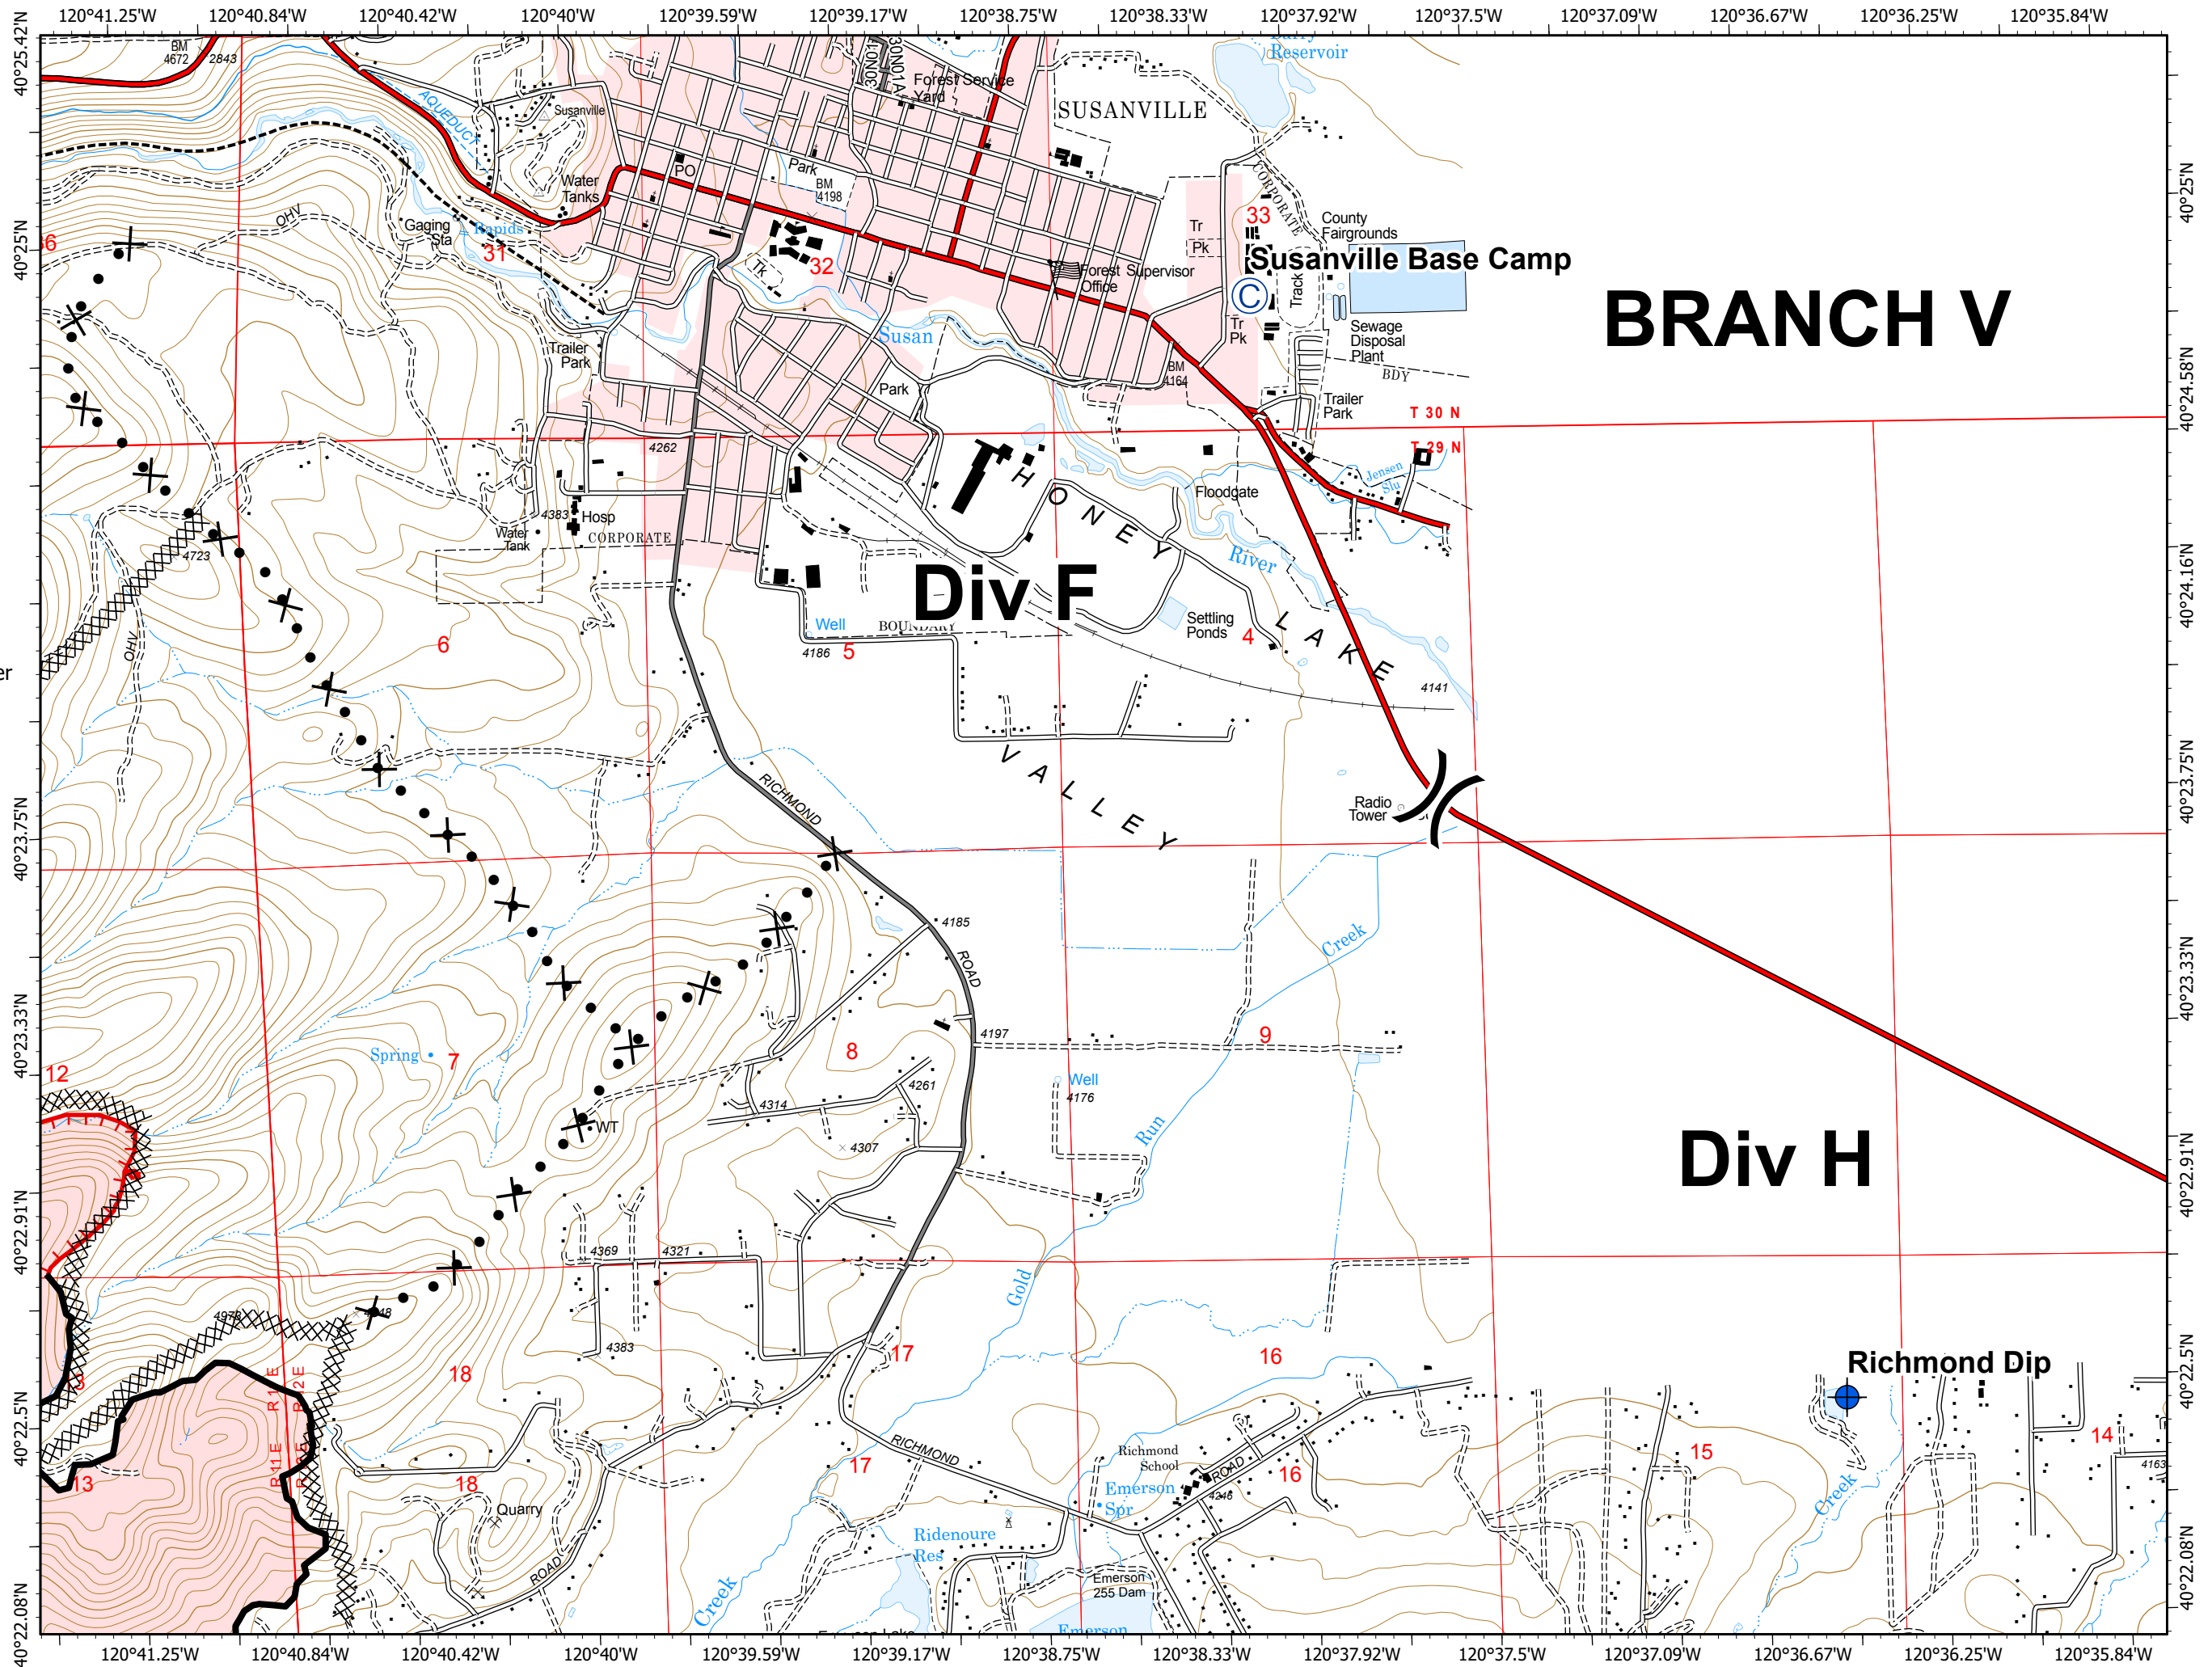

IAP Map
Index Map
Sheep Fire
CA-PNF-1299
August 27, 2020

- ⊙ Camp
- Dip Site
- Drop Point
- ⎵ Division Break
- ⎵ Branch Break
- Mandatory Exclusion Area
- ✕ Mine
- ┌ Uncontrolled Fire Edge
- ▬ Contained Line
- ⊗ Completed Dozer Line
- ⊗ Proposed Dozer Line
- ▭ Wildfire Daily Fire Perimeter

IAP Map
CA-PNF-001299
August 27, 2020
Page Number: 5

- Drop Point
- ┌┐ Branch Break
- ┌ Uncontrolled Fire Edge
- Contained Line
- XX Completed Dozer Line
- Wildfire Daily Fire Perimeter
- Non-FS Lands

IAP Map
CA-PNF-001299
August 27, 2020
Page Number: 6

- Drop Point
- ⛏ Mine
- └ Uncontrolled Fire Edge
- ▬ Contained Line
- ⊗⊗ Completed Dozer Line
- ▭ Wildfire Daily Fire Perimeter
- ▭ Non-FS Lands

- Drop Point
- ⌘ Division Break
- ⚡ Mine
- Mandatory Exclusion Area
- ┌ Uncontrolled Fire Edge
- ⊗ Completed Dozer Line
- ▭ Wildfire Daily Fire Perimeter
- ▭ Non-FS Lands

- Camp
- Dip Site
- Division Break
- Uncontrolled Fire Edge
- Contained Line
- Completed Dozer Line
- Proposed Dozer Line
- Wildfire Daily Fire Perimeter

BRANCH V

Div H

Div F

Richmond Dip

- Dip Site
- Drop Point
- Uncontrolled Fire Edge
- Contained Line
- Completed Dozer Line
- Wildfire Daily Fire Perimeter
- Non-FS Lands