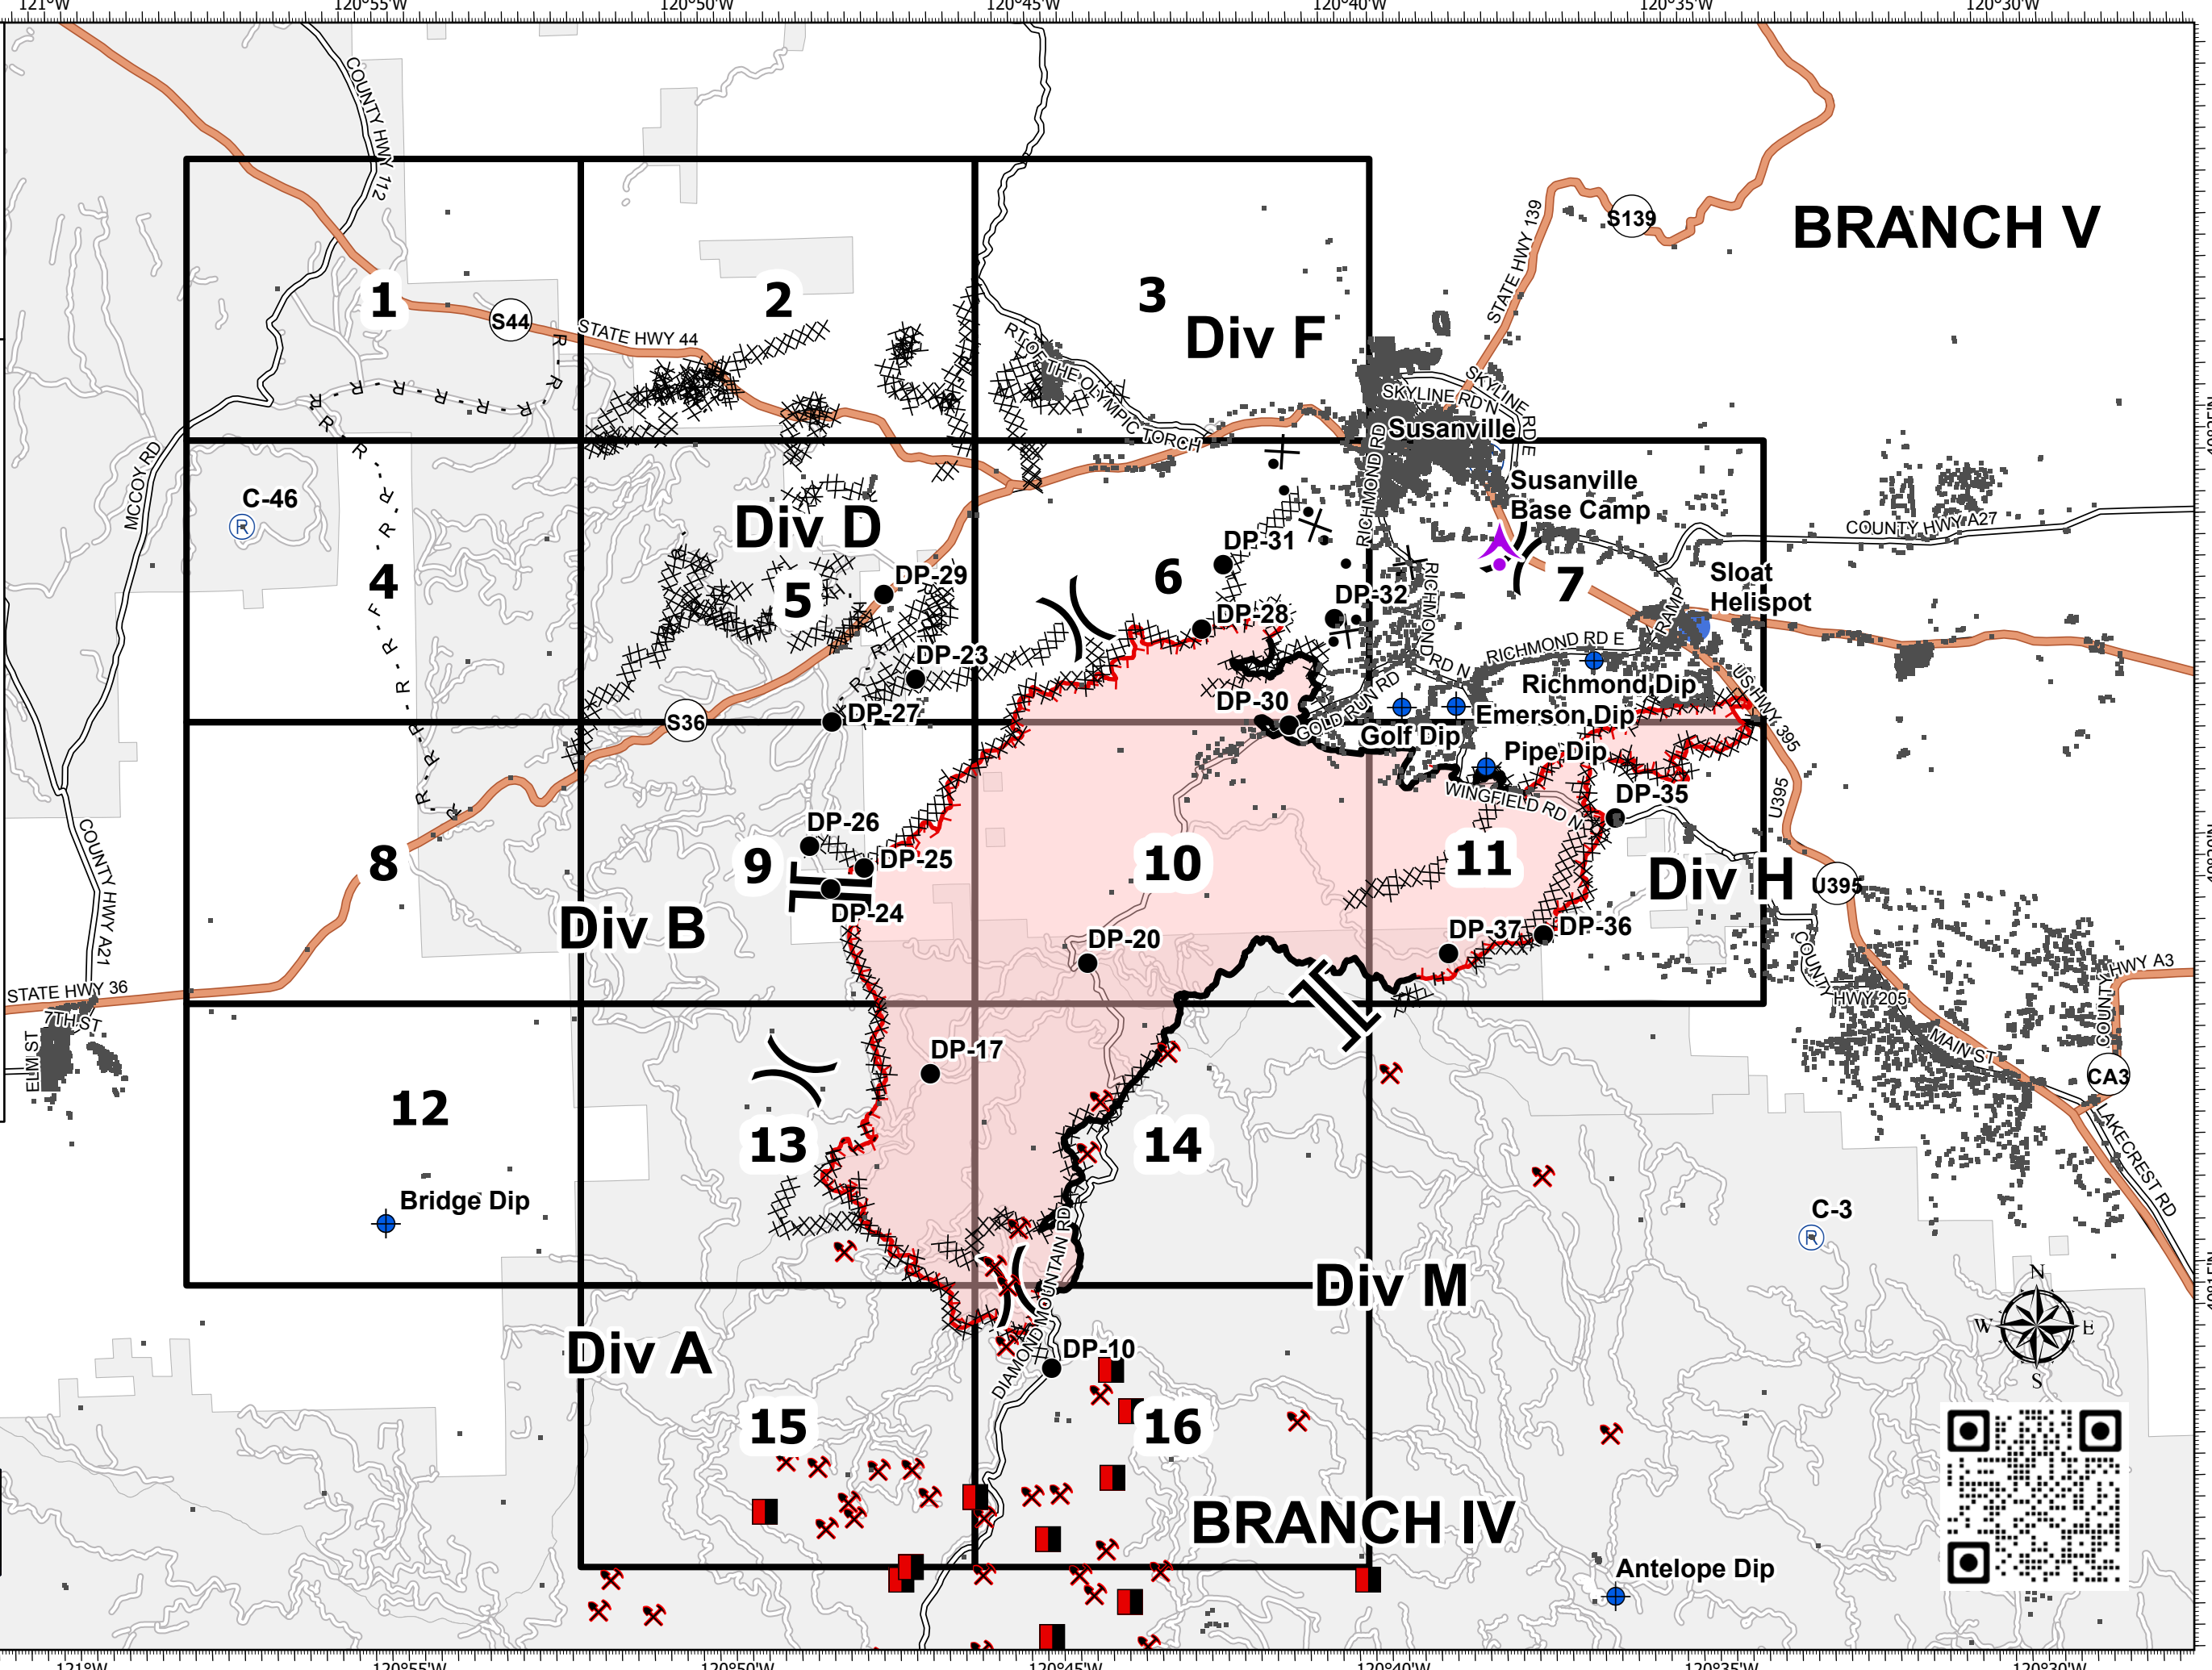

IAP Map

Index Map

Sheep Fire
CA-PNF-1299
August 30, 2020

- Aerial Hazard
- Camp
- Dip Site
- Drop Point
- Helispot
- Repeater
- Division Break
- Branch Break
- Building Footprint
- Mandatory Exclusion Area
- Mine
- Uncontrolled Fire Edge
- Contained Line
- Completed Dozer Line
- Completed Hand Line
- Road as Completed Line
- Proposed Dozer Line
- Wildfire Daily Fire Perimeter
- SPI Fuelbreak

IAP Map

Sheep Fire
CA-PNF-1299
August 30, 2020

Page Number: 1

- Building Footprint
- R Road as Completed Line
- Non-FS Lands

IAP Map

Sheep Fire
CA-PNF-1299
August 30, 2020

Page Number: 2

- XX Completed Dozer Line
- R Road as Completed Line
- Non-FS Lands

IAP Map

Sheep Fire
CA-PNF-1299
August 30, 2020

Page Number: 3

0 1000 2000
Feet

- Building Footprint
- XXX Completed Dozer Line
- R Road as Completed Line

IAP Map

Sheep Fire
CA-PNF-1299
August 30, 2020

Page Number: 4

0 1000 2000
Feet

- Building Footprint
- Ⓡ Repeater
- R Road as Completed Line
- Non-FS Lands

IAP Map

Sheep Fire
CA-PNF-1299
August 30, 2020

Page Number: 5

- Building Footprint
- Drop Point
- XXX Completed Dozer Line
- H - Completed Hand Line
- R Road as Completed Line
- Non-FS Lands