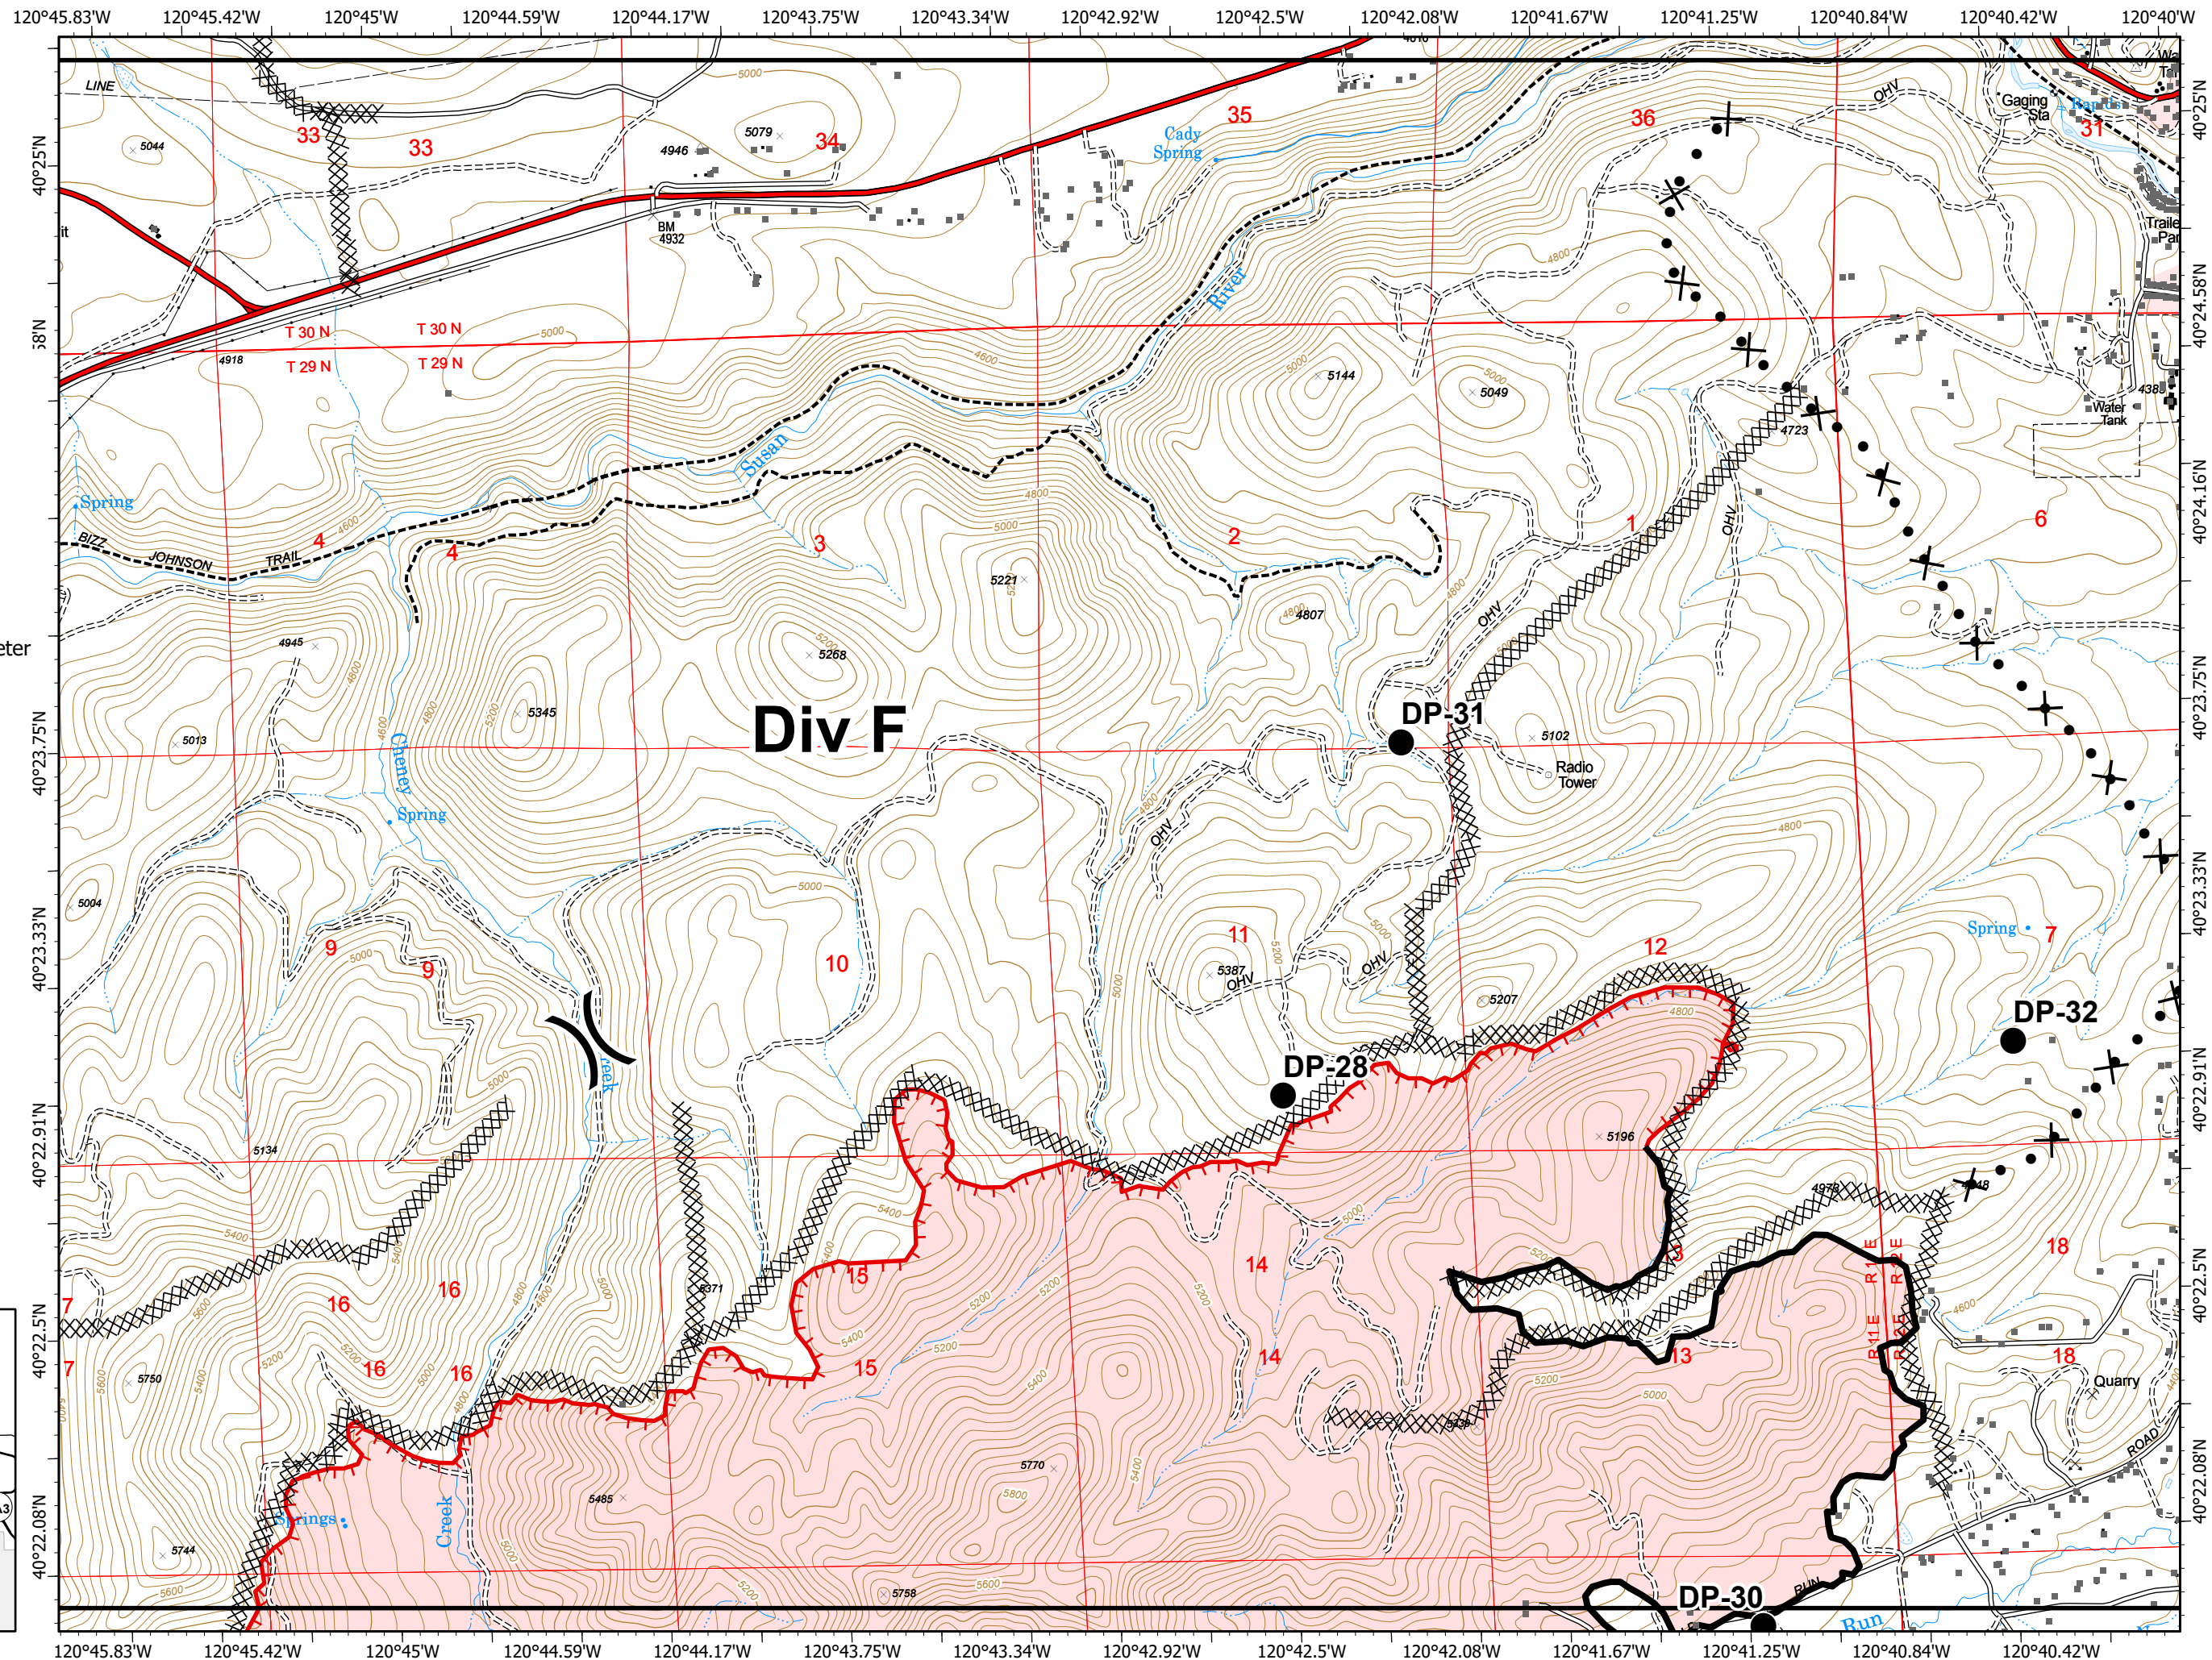

IAP Map

Index Map

Sheep Fire
CA-PNF-1299
August 30, 2020

- Aerial Hazard
- Camp
- Dip Site
- Drop Point
- Helispot
- Repeater
- Division Break
- Branch Break
- Building Footprint
- Mandatory Exclusion Area
- Mine
- Uncontrolled Fire Edge
- Contained Line
- Completed Dozer Line
- Completed Hand Line
- Road as Completed Line
- Proposed Dozer Line
- Wildfire Daily Fire Perimeter
- SPI Fuelbreak

0 1000 2000
Feet

- Building Footprint
- Ⓡ Repeater
- R Road as Completed Line
- Non-FS Lands

IAP Map

Sheep Fire
CA-PNF-1299
August 30, 2020

Page Number: 5

- Building Footprint
- Drop Point
- XXX Completed Dozer Line
- H - Completed Hand Line
- R Road as Completed Line
- Non-FS Lands

Div D

IAP Map

Sheep Fire
CA-PNF-1299
August 30, 2020

Page Number: 6

- Building Footprint
- Drop Point
- ⎓ Division Break
- Uncontrolled Fire Edge
- Contained Line
- ⊗⊗ Completed Dozer Line
- ⊗ Proposed Dozer Line
- Wildfire Daily Fire Perimeter

IAP Map

Sheep Fire
CA-PNF-1299
August 30, 2020

Page Number: 7

- Building Footprint
- Aerial Hazard
- Camp
- Dip Site
- Helispot
- Division Break
- Uncontrolled Fire Edge
- Contained Line
- Completed Dozer Line
- Proposed Dozer Line
- Wildfire Daily Fire Perimeter