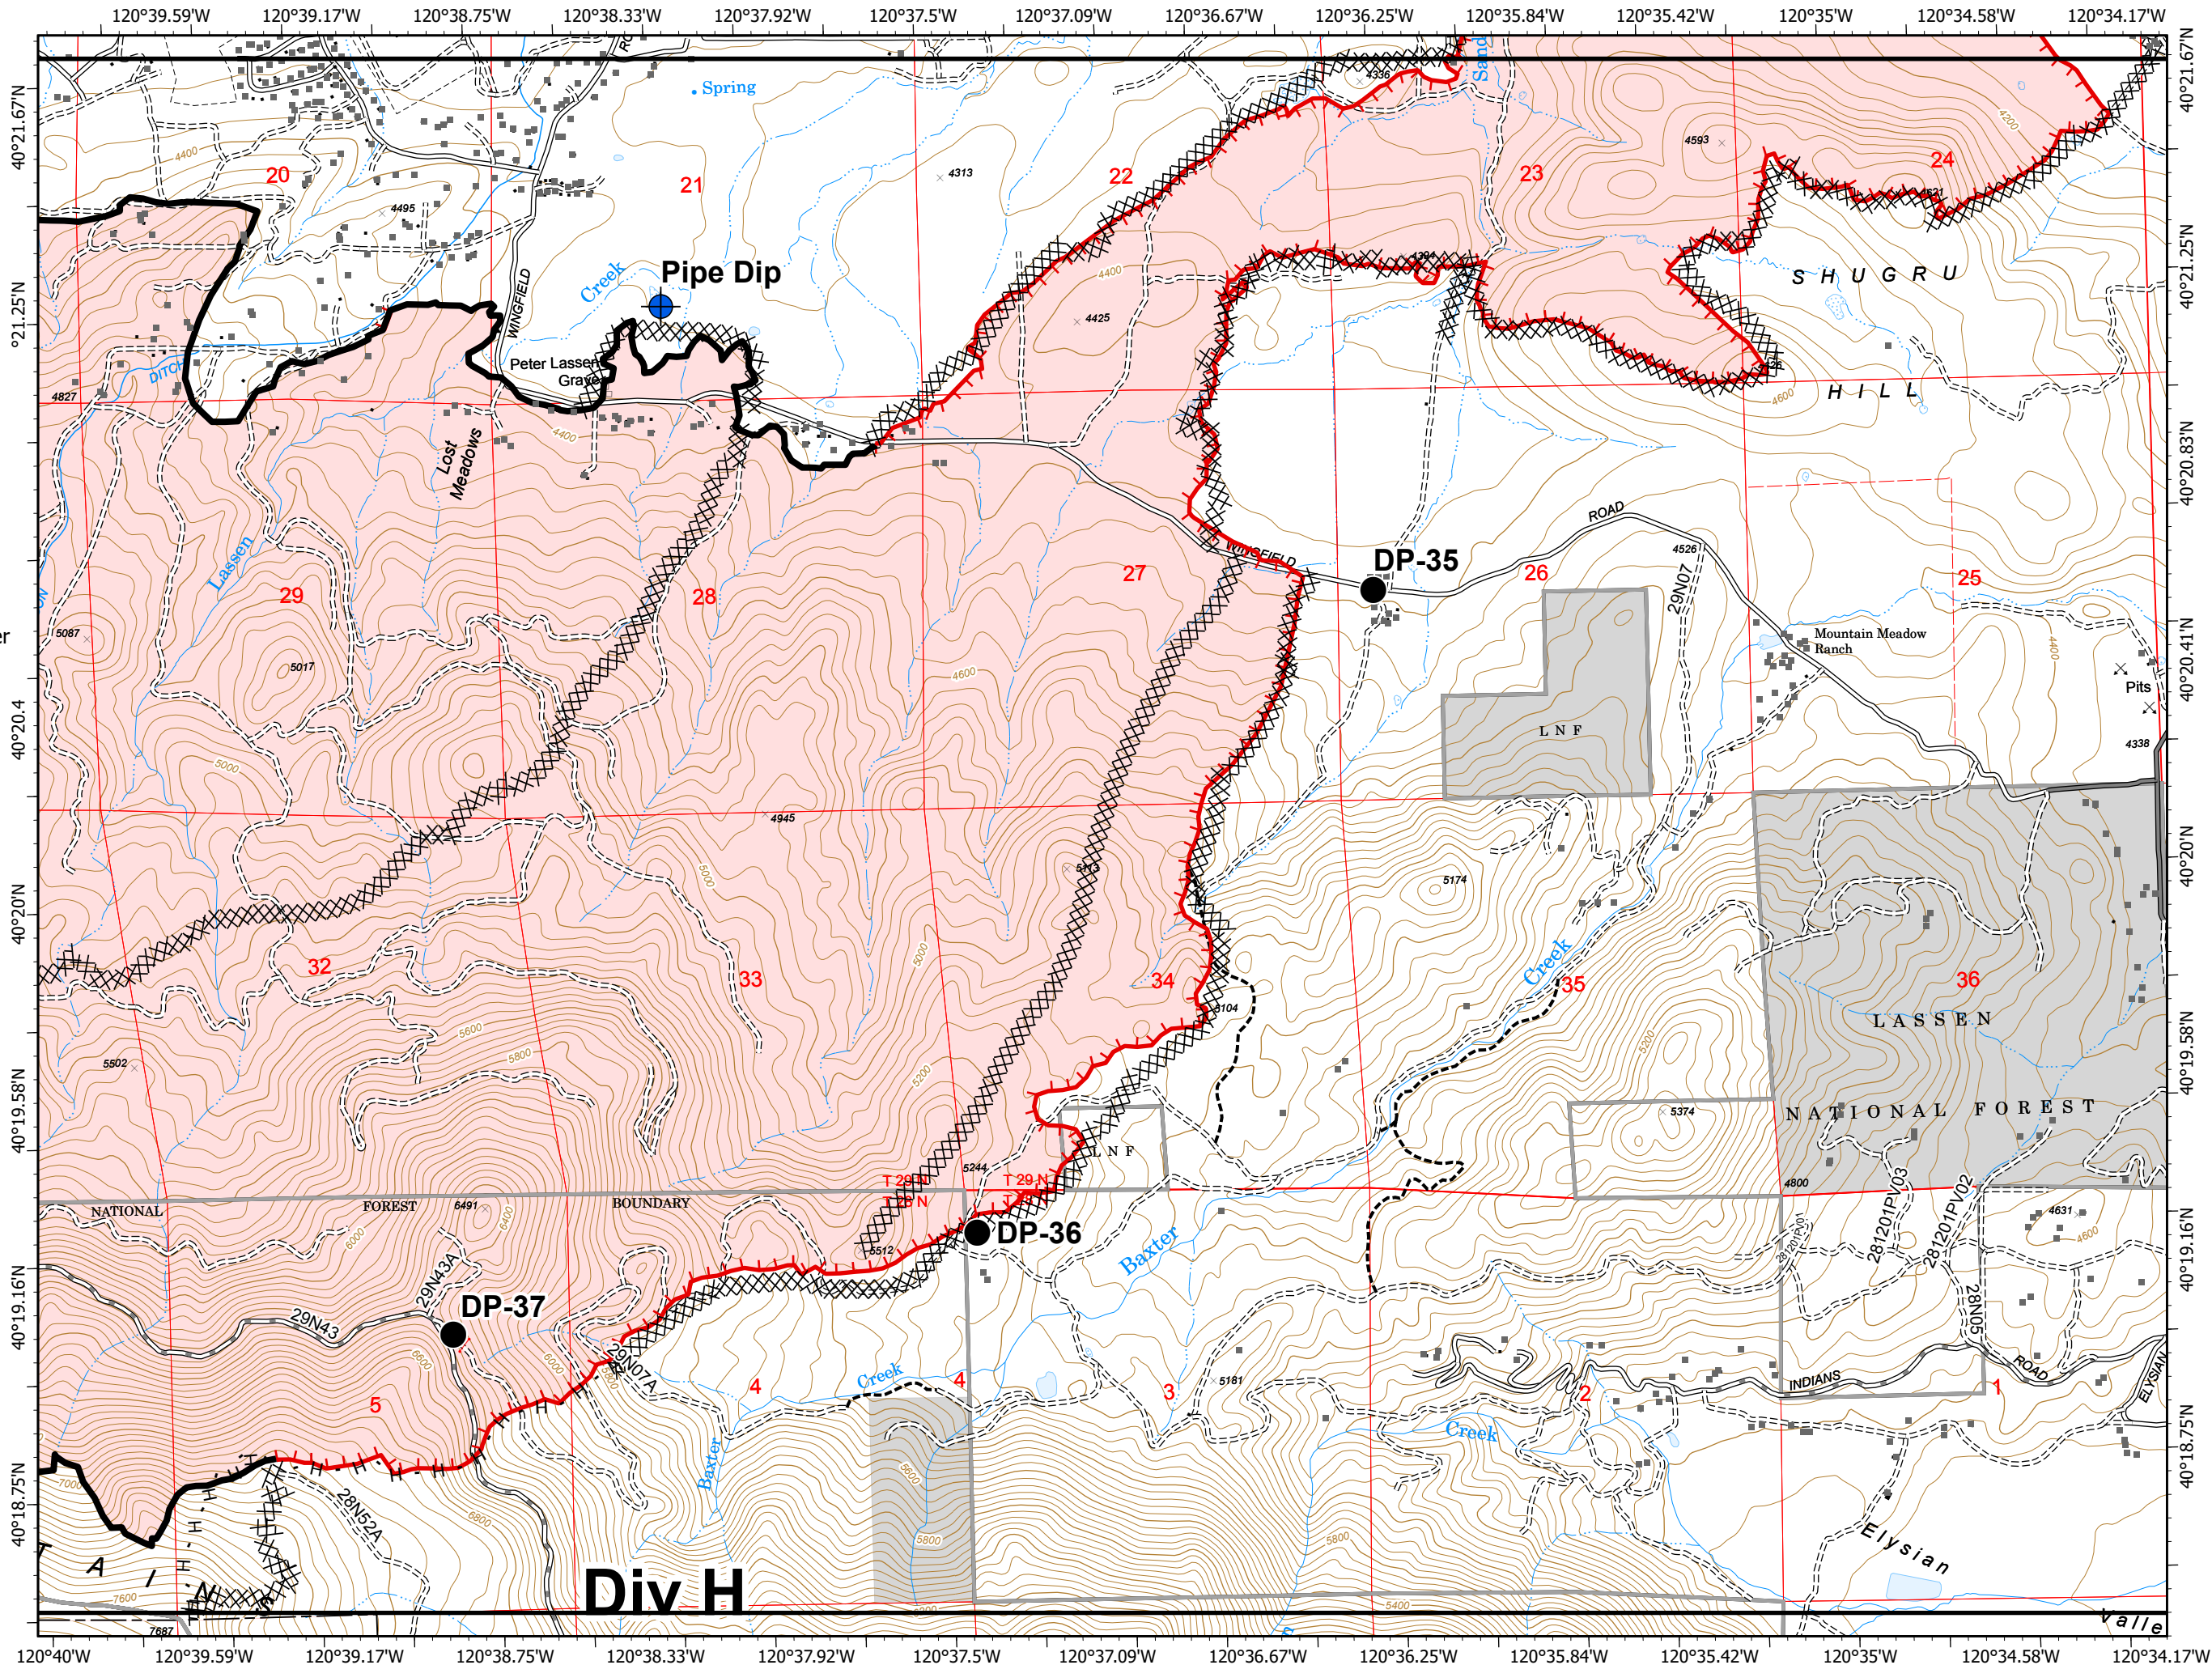

IAP Map

Index Map

Sheep Fire
CA-PNF-1299
August 30, 2020

- Aerial Hazard
- Camp
- Dip Site
- Drop Point
- Helispot
- Repeater
- Division Break
- Branch Break
- Building Footprint
- Mandatory Exclusion Area
- Mine
- Uncontrolled Fire Edge
- Contained Line
- Completed Dozer Line
- Completed Hand Line
- Road as Completed Line
- Proposed Dozer Line
- Wildfire Daily Fire Perimeter
- SPI Fuelbreak

Page Number: 9

- Building Footprint
- Drop Point
- || Branch Break
- ┌ Uncontrolled Fire Edge
- ⊗⊗ Completed Dozer Line
- R Road as Completed Line
- Wildfire Daily Fire Perimeter
- Non-FS Lands

IAP Map

Sheep Fire
CA-PNF-1299
August 30, 2020

Page Number: 10

0 1000 2000
Feet

- Building Footprint
- Drop Point
- └─┘ Uncontrolled Fire Edge
- Contained Line
- ⊗⊗ Completed Dozer Line
- Wildfire Daily Fire Perimeter
- Non-FS Lands

IAP Map

Sheep Fire
CA-PNF-1299
August 30, 2020

Page Number: 11

0 1000 2000
Feet

- Building Footprint
- Dip Site
- Drop Point
- Uncontrolled Fire Edge
- Contained Line
- ⊗⊗ Completed Dozer Line
- H Completed Hand Line
- Wildfire Daily Fire Perimeter
- Non-FS Lands