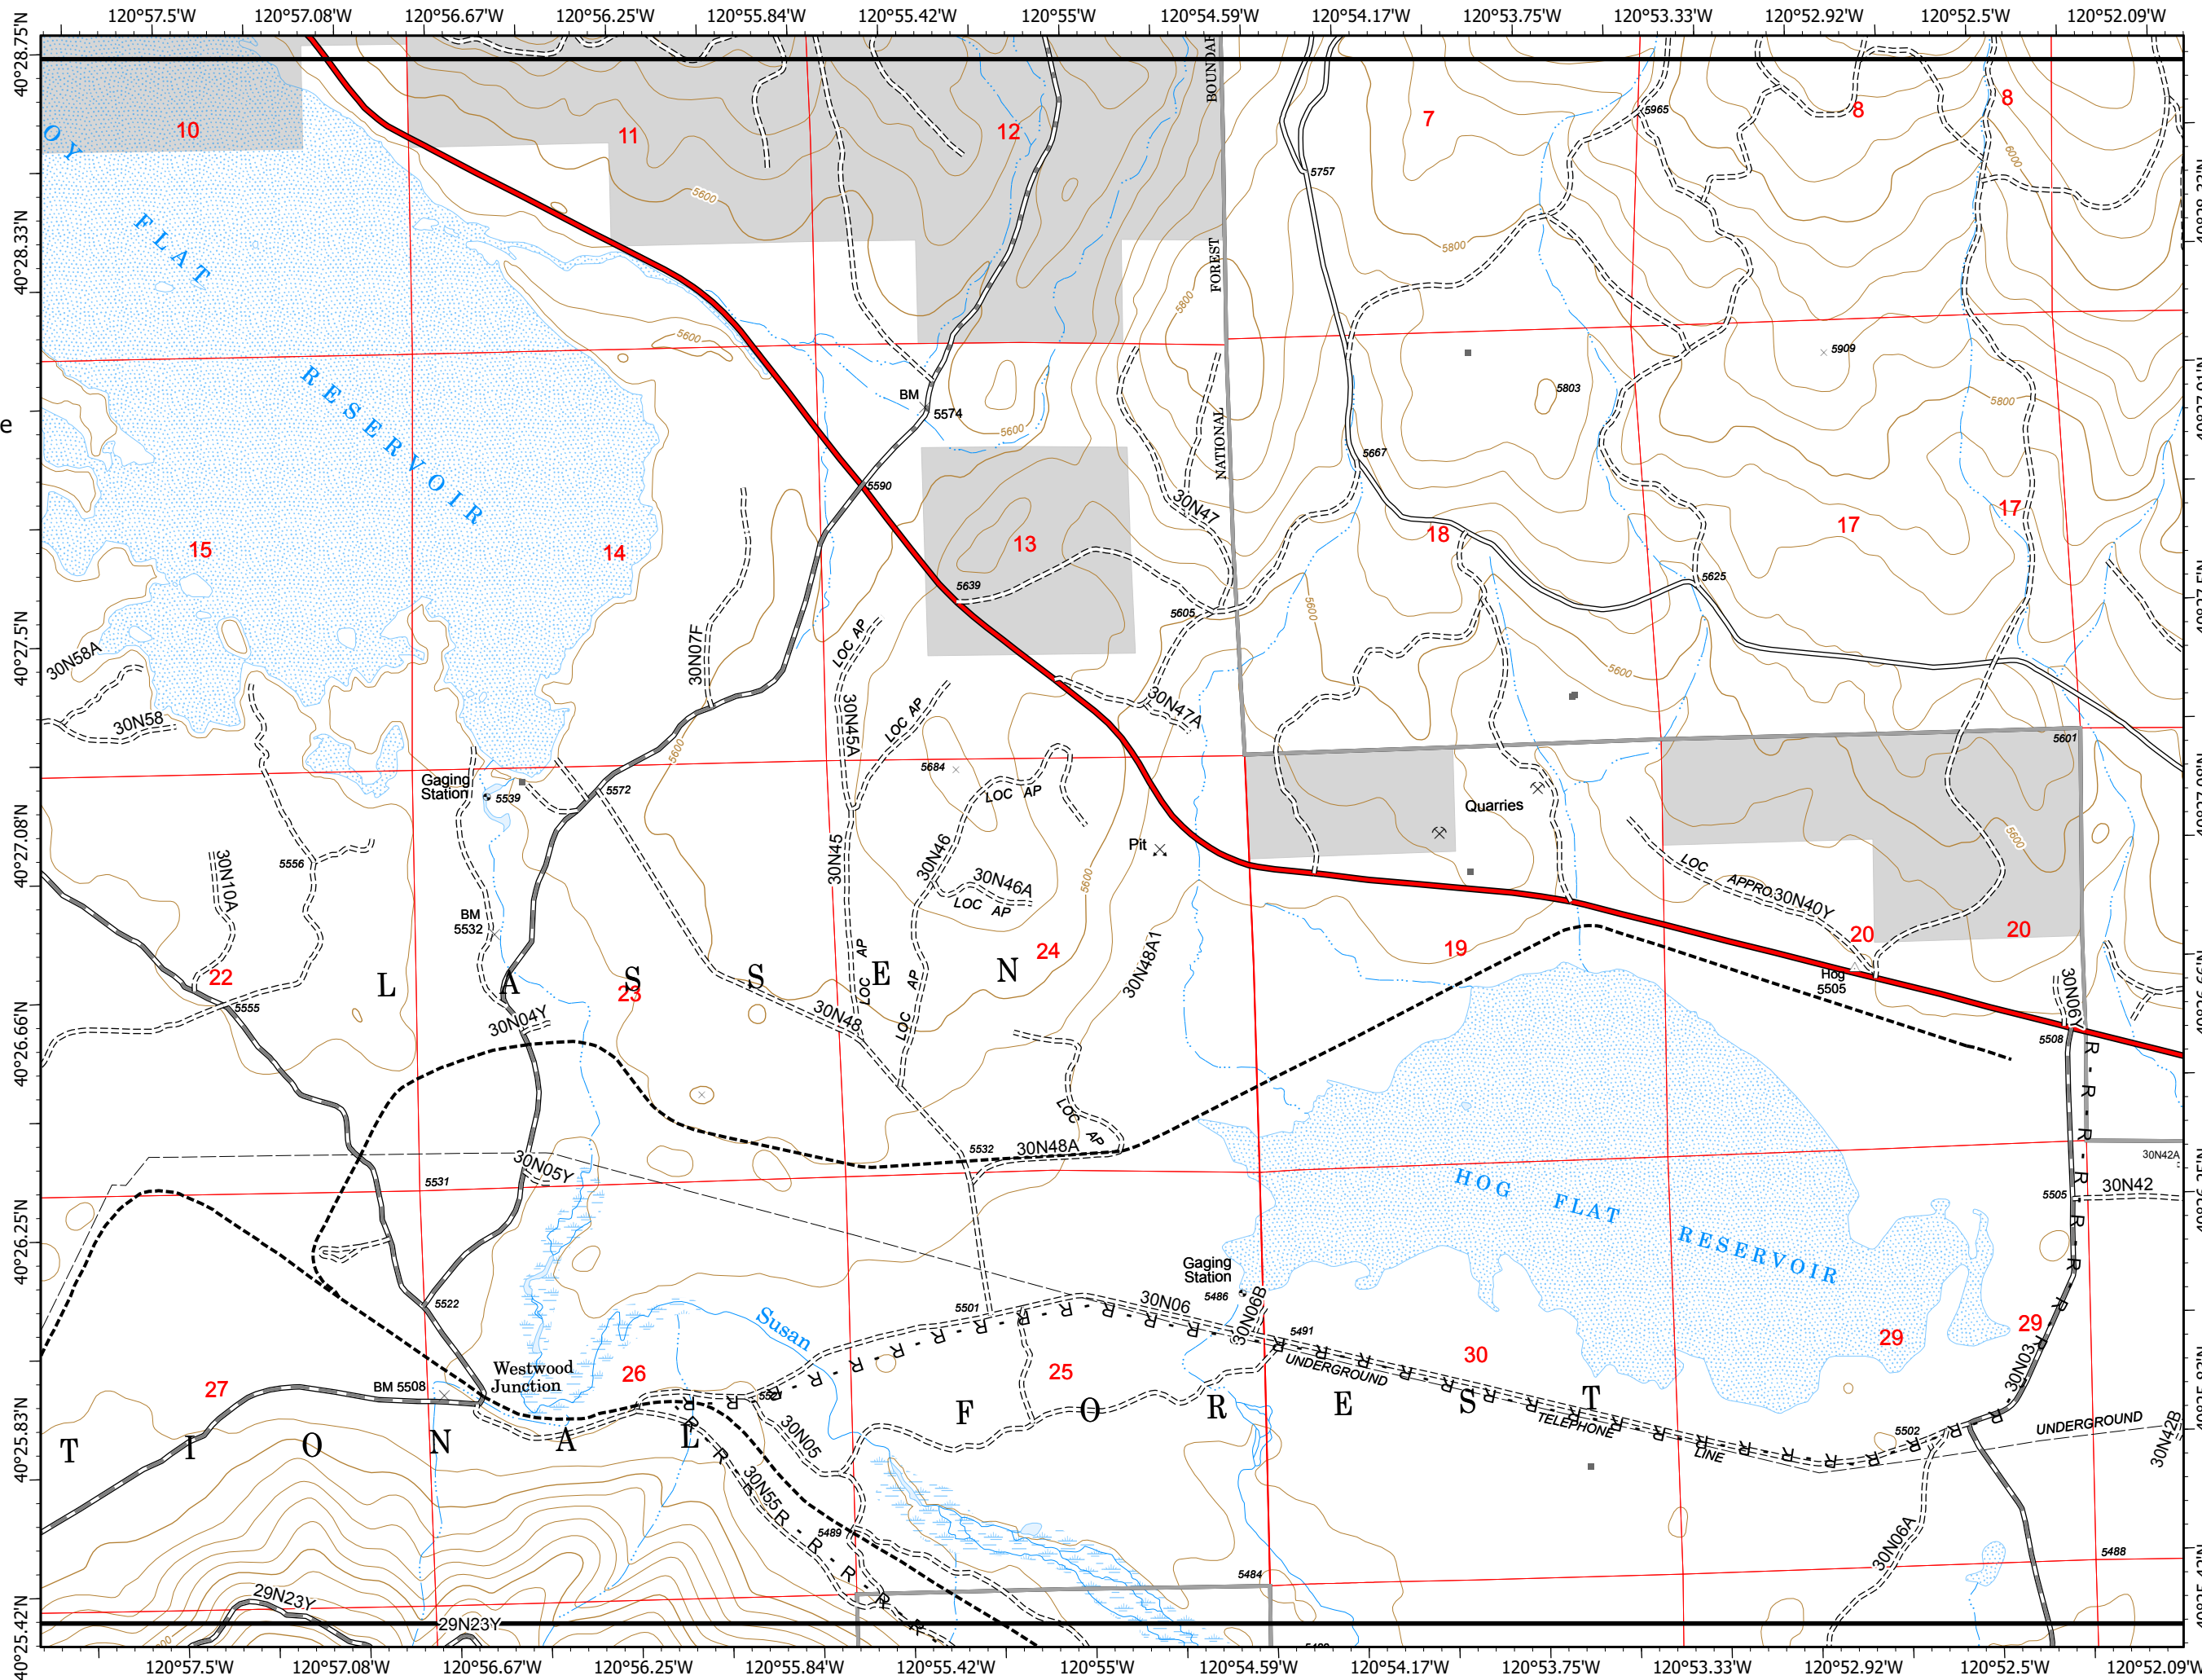

IAP Map

Index Map

Sheep Fire
CA-PNF-1299
August 30, 2020

- Aerial Hazard
- Camp
- Dip Site
- Drop Point
- Helispot
- Repeater
- Division Break
- Branch Break
- Building Footprint
- Mandatory Exclusion Area
- Mine
- Uncontrolled Fire Edge
- Contained Line
- Completed Dozer Line
- Completed Hand Line
- Road as Completed Line
- Proposed Dozer Line
- Wildfire Daily Fire Perimeter
- SPI Fuelbreak

IAP Map

Sheep Fire
CA-PNF-1299
August 30, 2020

Page Number: 1

- Building Footprint
- R Road as Completed Line
- Non-FS Lands

IAP Map

Sheep Fire
CA-PNF-1299
August 30, 2020

Page Number: 2

- XX Completed Dozer Line
- R Road as Completed Line
- Non-FS Lands

IAP Map

Sheep Fire
CA-PNF-1299
August 30, 2020

Page Number: 3

0 1000 2000
Feet

- Building Footprint
- XXX Completed Dozer Line
- R Road as Completed Line

IAP Map

Sheep Fire
CA-PNF-1299
August 30, 2020

Page Number: 4

0 1000 2000
Feet

- Building Footprint
- Ⓡ Repeater
- R Road as Completed Line
- Non-FS Lands

IAP Map

Sheep Fire
CA-PNF-1299
August 30, 2020

Page Number: 5

- Building Footprint
- Drop Point
- XXX Completed Dozer Line
- H - Completed Hand Line
- R Road as Completed Line
- Non-FS Lands