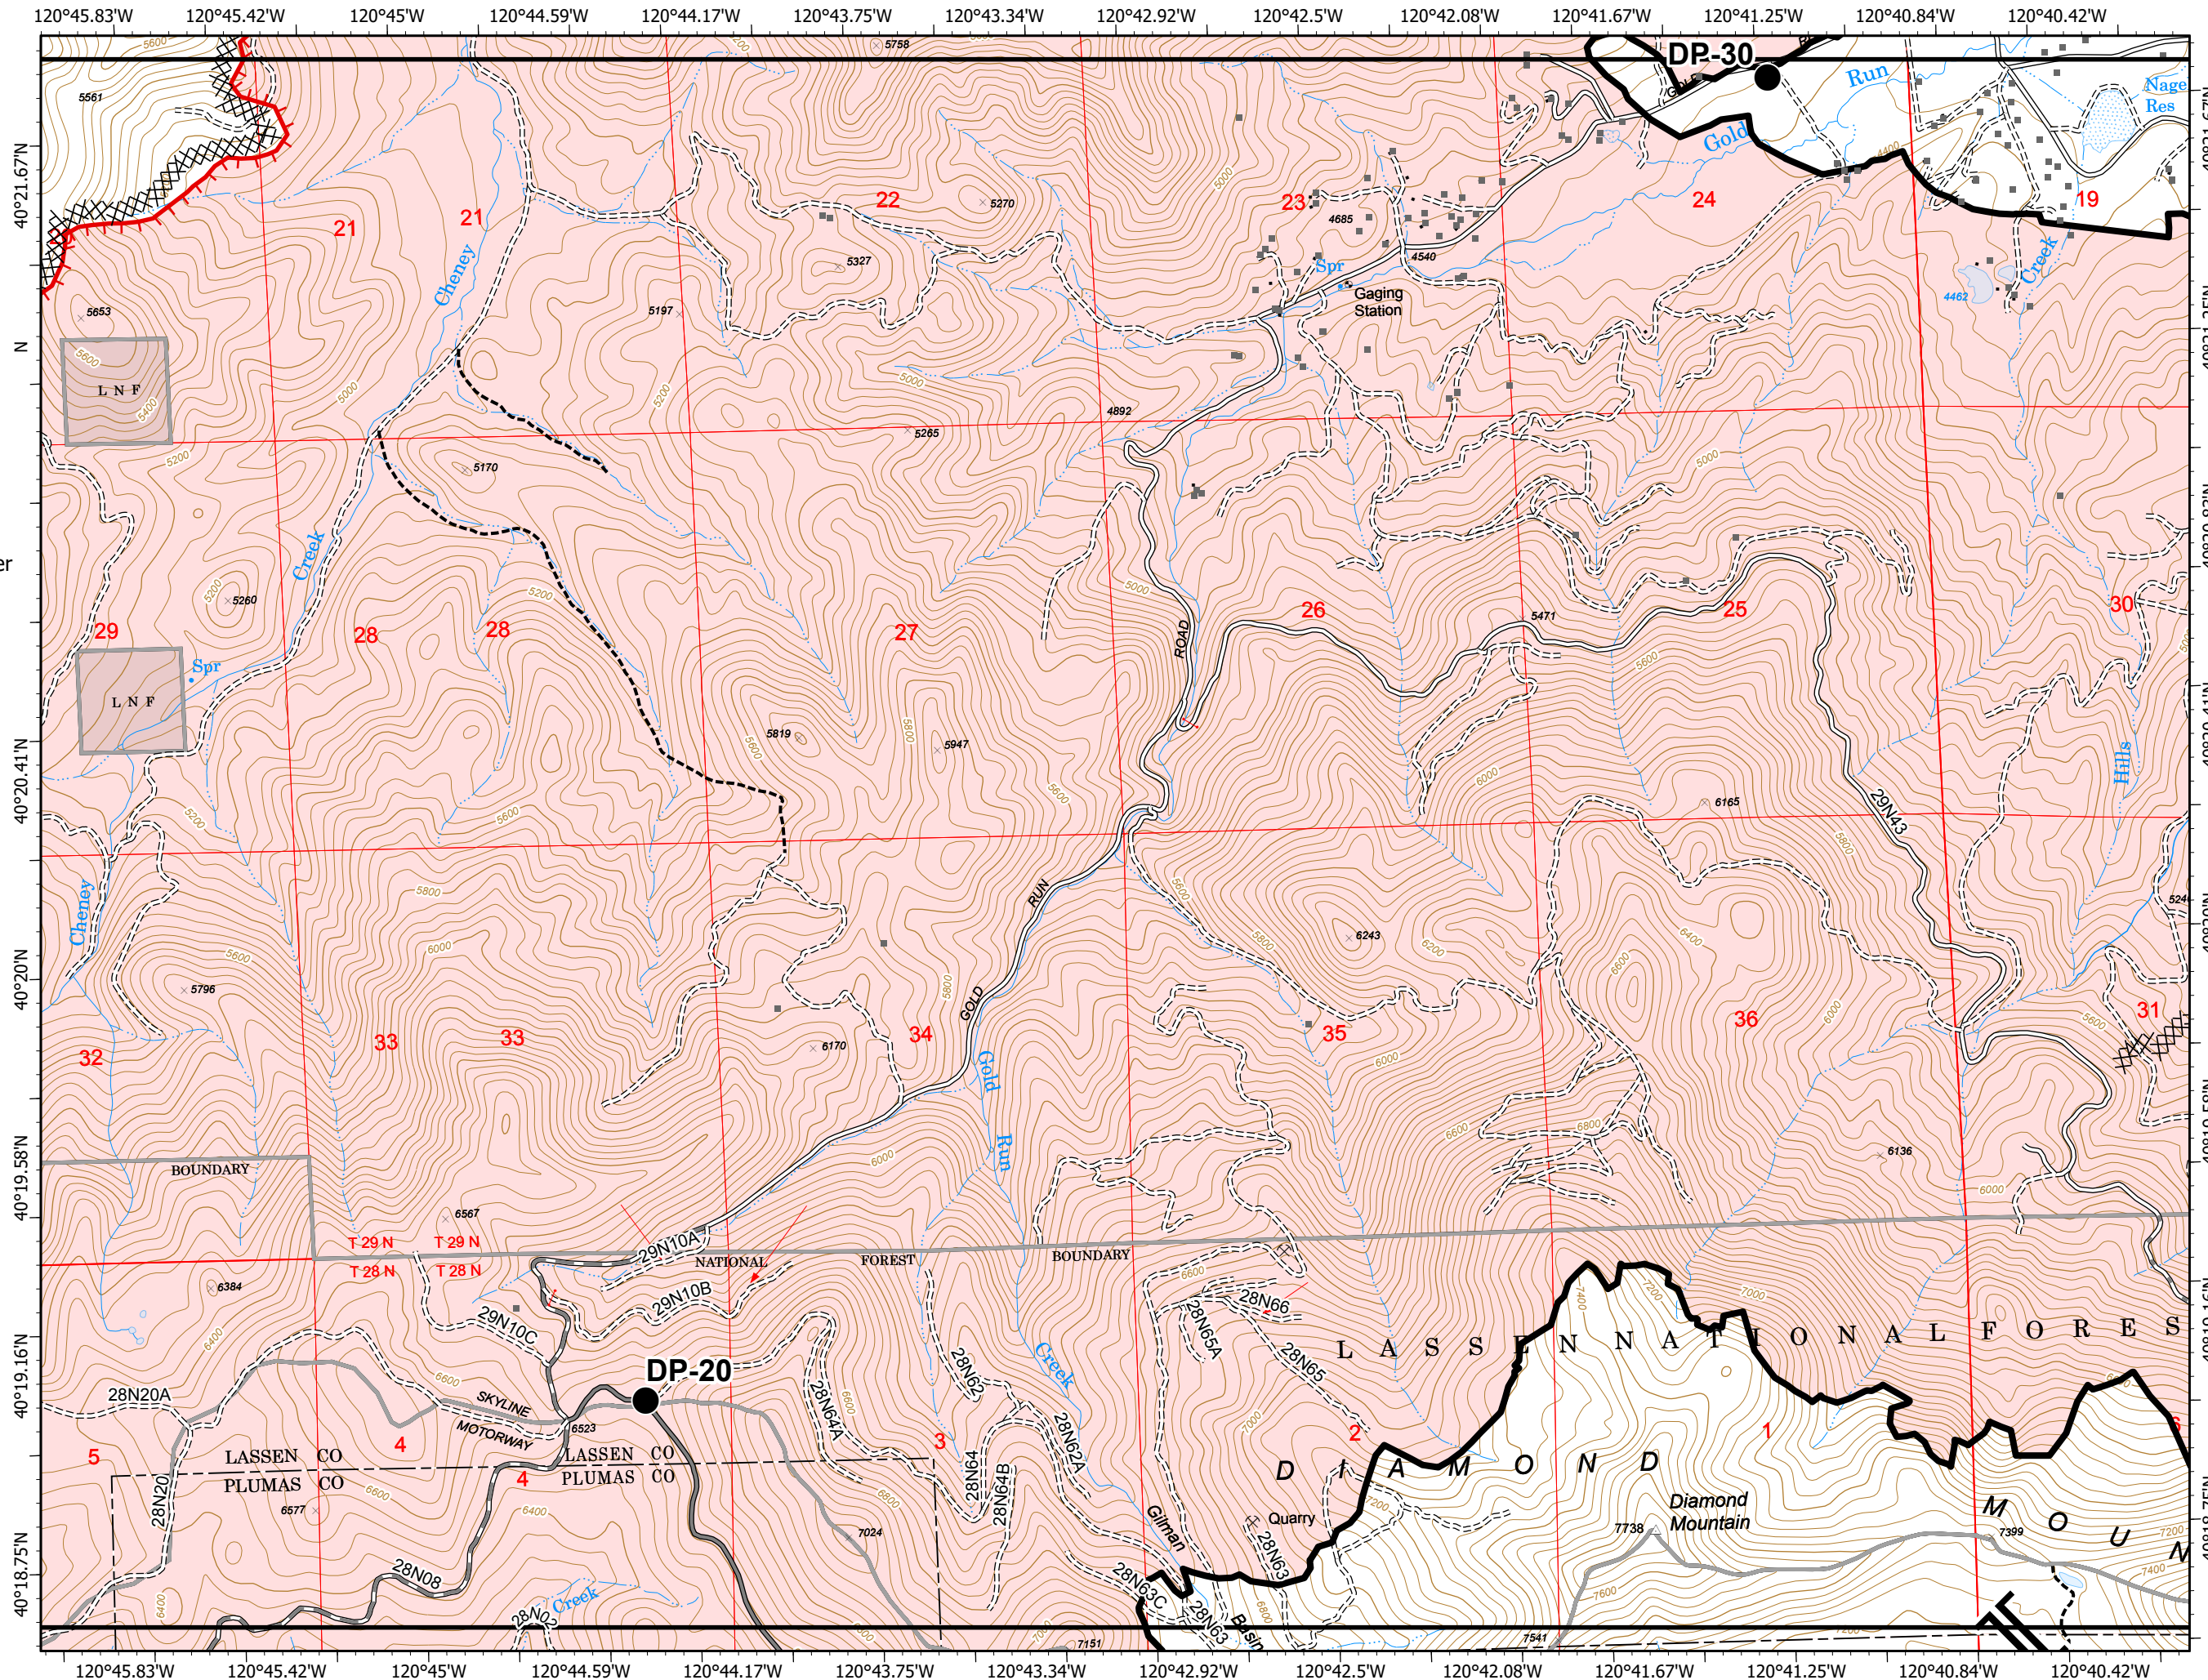

IAP Map

Index Map

Sheep Fire
CA-PNF-1299
August 30, 2020

- Aerial Hazard
- Camp
- Dip Site
- Drop Point
- Helispot
- Repeater
- Division Break
- Branch Break
- Building Footprint
- Mandatory Exclusion Area
- Mine
- Uncontrolled Fire Edge
- Contained Line
- Completed Dozer Line
- Completed Hand Line
- Road as Completed Line
- Proposed Dozer Line
- Wildfire Daily Fire Perimeter
- SPI Fuelbreak

Page Number: 9

- Building Footprint
- Drop Point
- || Branch Break
- ┌ Uncontrolled Fire Edge
- ⊗⊗ Completed Dozer Line
- R Road as Completed Line
- Wildfire Daily Fire Perimeter
- Non-FS Lands

IAP Map

Sheep Fire
CA-PNF-1299
August 30, 2020

Page Number: 10

0 1000 2000
Feet

- Building Footprint
- Drop Point
- └─┘ Uncontrolled Fire Edge
- Contained Line
- ⊗⊗ Completed Dozer Line
- Wildfire Daily Fire Perimeter
- Non-FS Lands

IAP Map

Sheep Fire
CA-PNF-1299
August 30, 2020