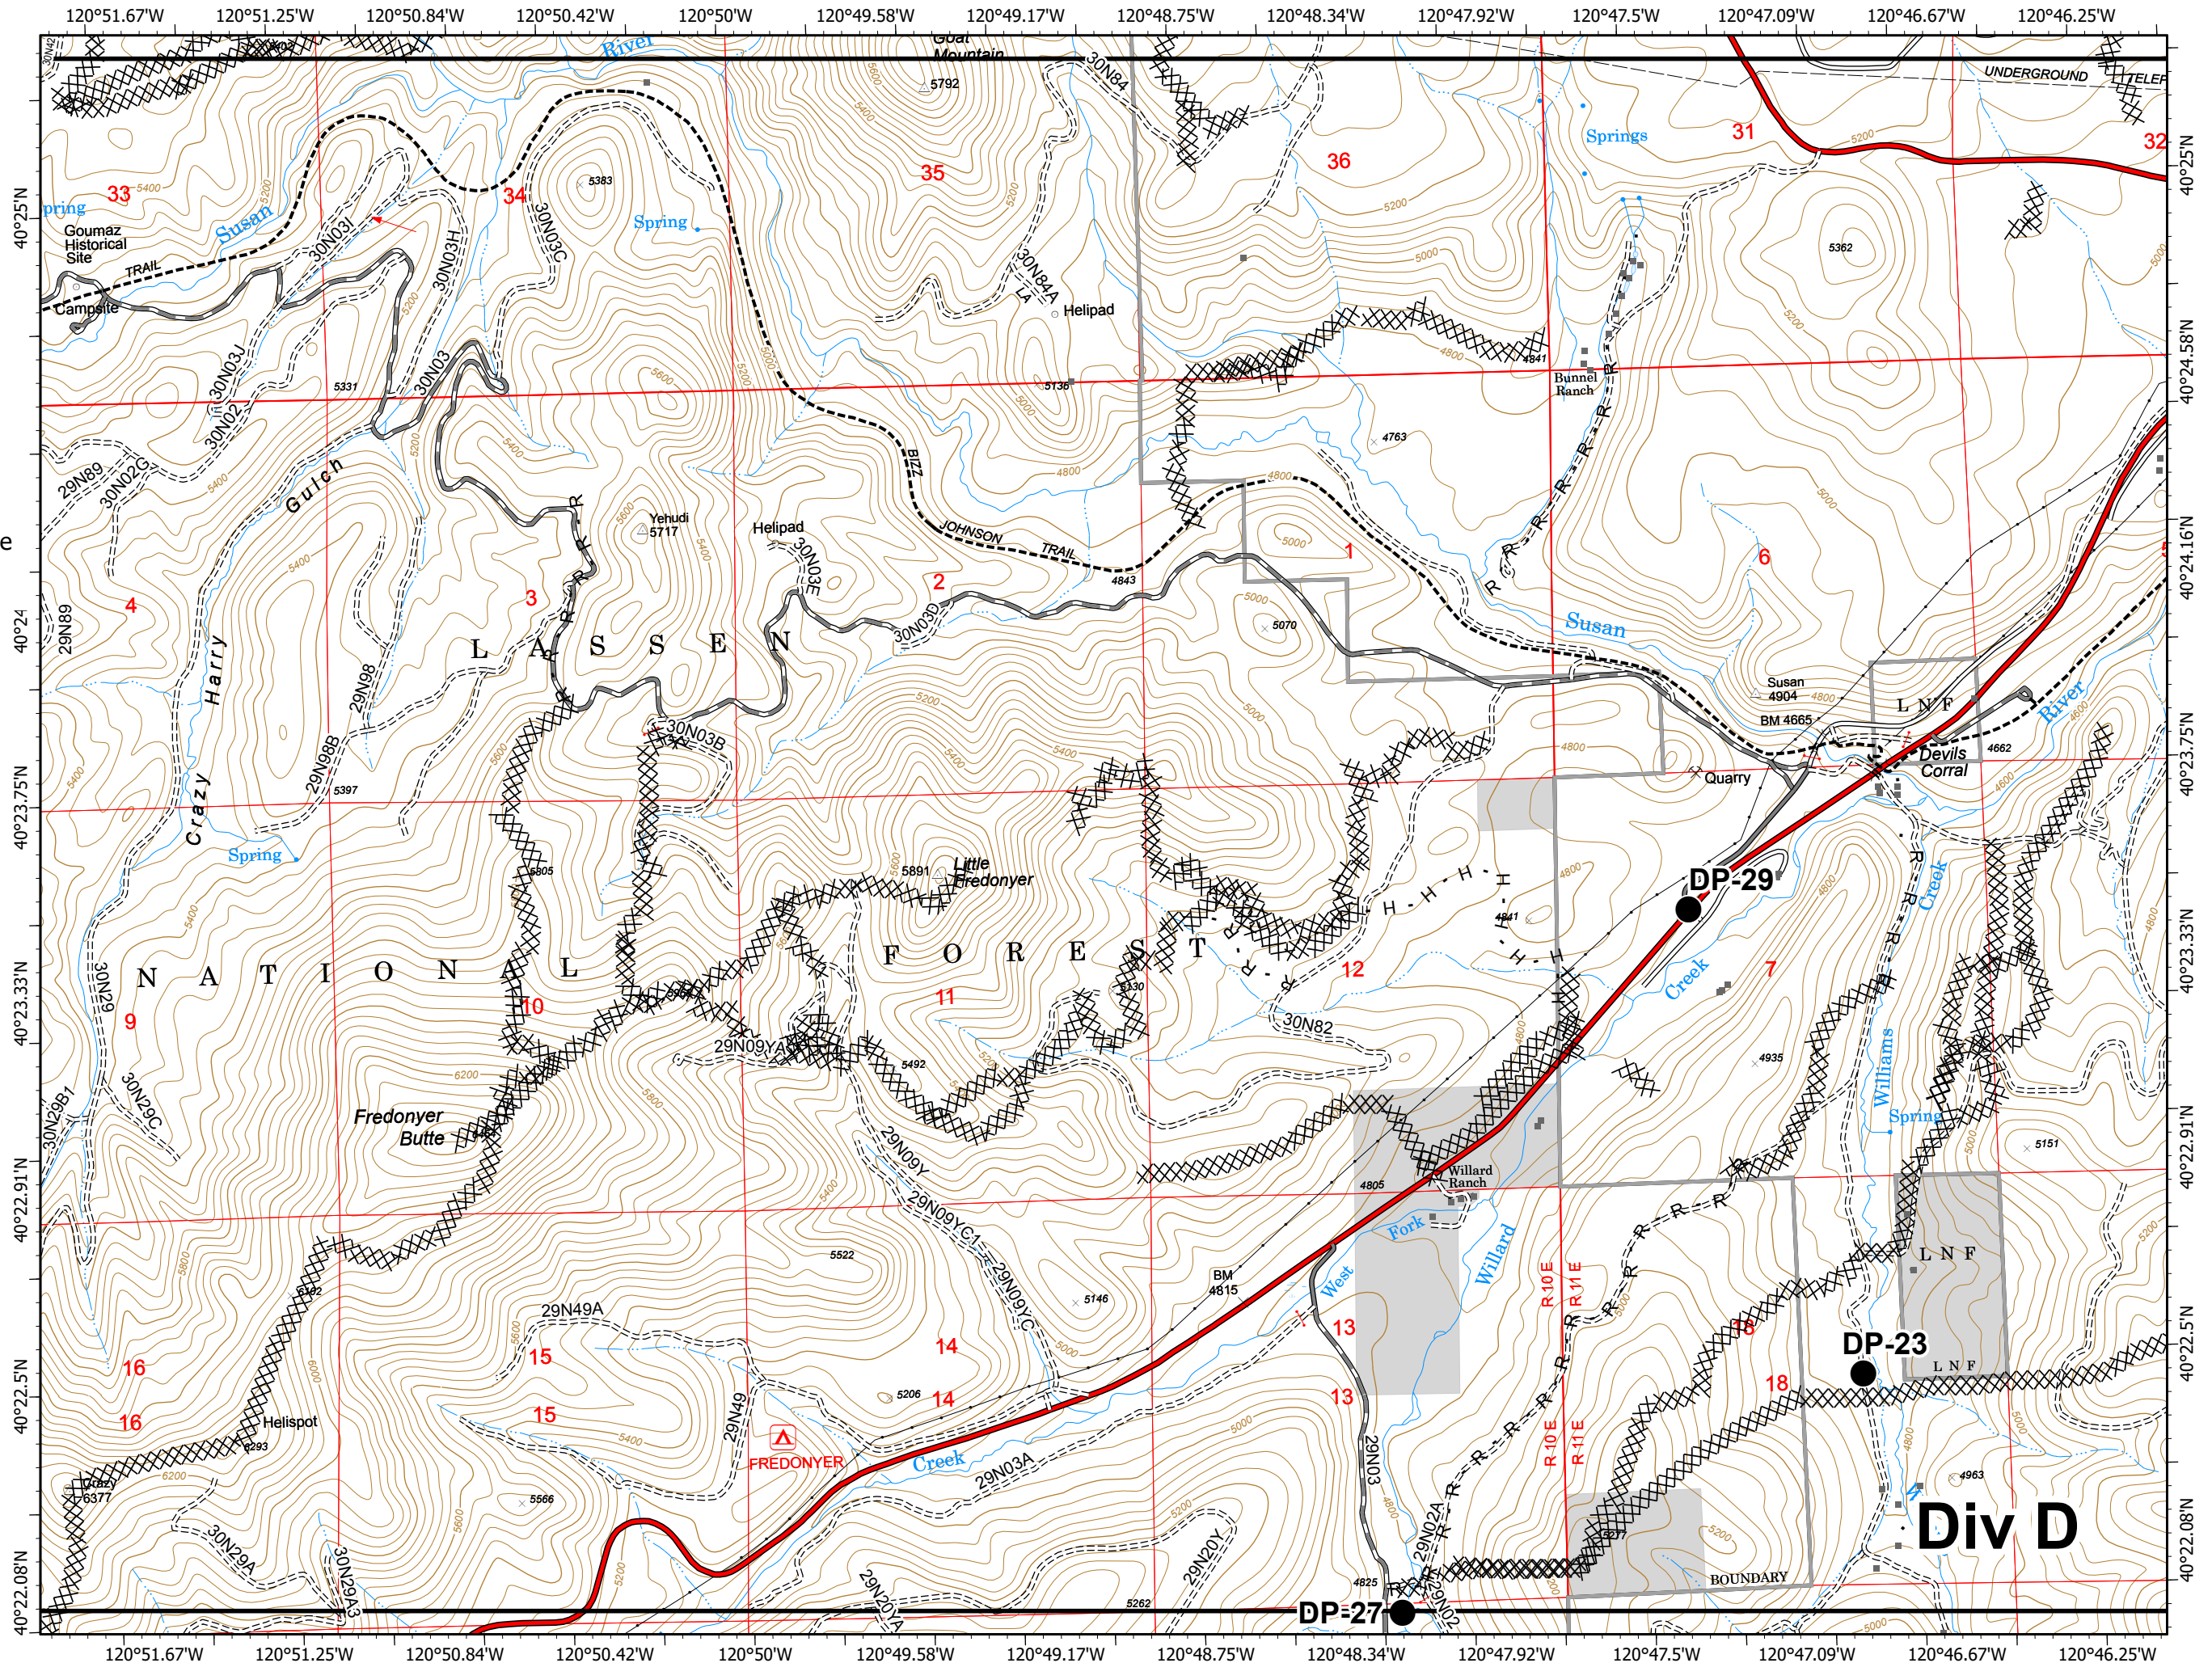

IAP Map

Index Map

Sheep Fire
CA-PNF-1299
August 30, 2020

- Aerial Hazard
- Camp
- Dip Site
- Drop Point
- Helispot
- Repeater
- Division Break
- Branch Break
- Building Footprint
- Mandatory Exclusion Area
- Mine
- Uncontrolled Fire Edge
- Contained Line
- Completed Dozer Line
- Completed Hand Line
- Road as Completed Line
- Proposed Dozer Line
- Wildfire Daily Fire Perimeter
- SPI Fuelbreak

IAP Map

Sheep Fire
CA-PNF-1299
August 30, 2020

Page Number: 1

- Building Footprint
- R Road as Completed Line
- Non-FS Lands

IAP Map

Sheep Fire
CA-PNF-1299
August 30, 2020

Page Number: 2

- XX Completed Dozer Line
- R Road as Completed Line
- Non-FS Lands

0 1000 2000
Feet

- Building Footprint
- Ⓡ Repeater
- R Road as Completed Line
- Non-FS Lands

IAP Map

Sheep Fire
CA-PNF-1299
August 30, 2020

Page Number: 5

- Building Footprint
- Drop Point
- XXX Completed Dozer Line
- H - Completed Hand Line
- R Road as Completed Line
- Non-FS Lands

Div D

IAP Map

Sheep Fire
CA-PNF-1299
August 30, 2020

Page Number: 6

- Building Footprint
- Drop Point
- ⎓ Division Break
- Uncontrolled Fire Edge
- Contained Line
- ⊗⊗ Completed Dozer Line
- ⊗ Proposed Dozer Line
- Wildfire Daily Fire Perimeter