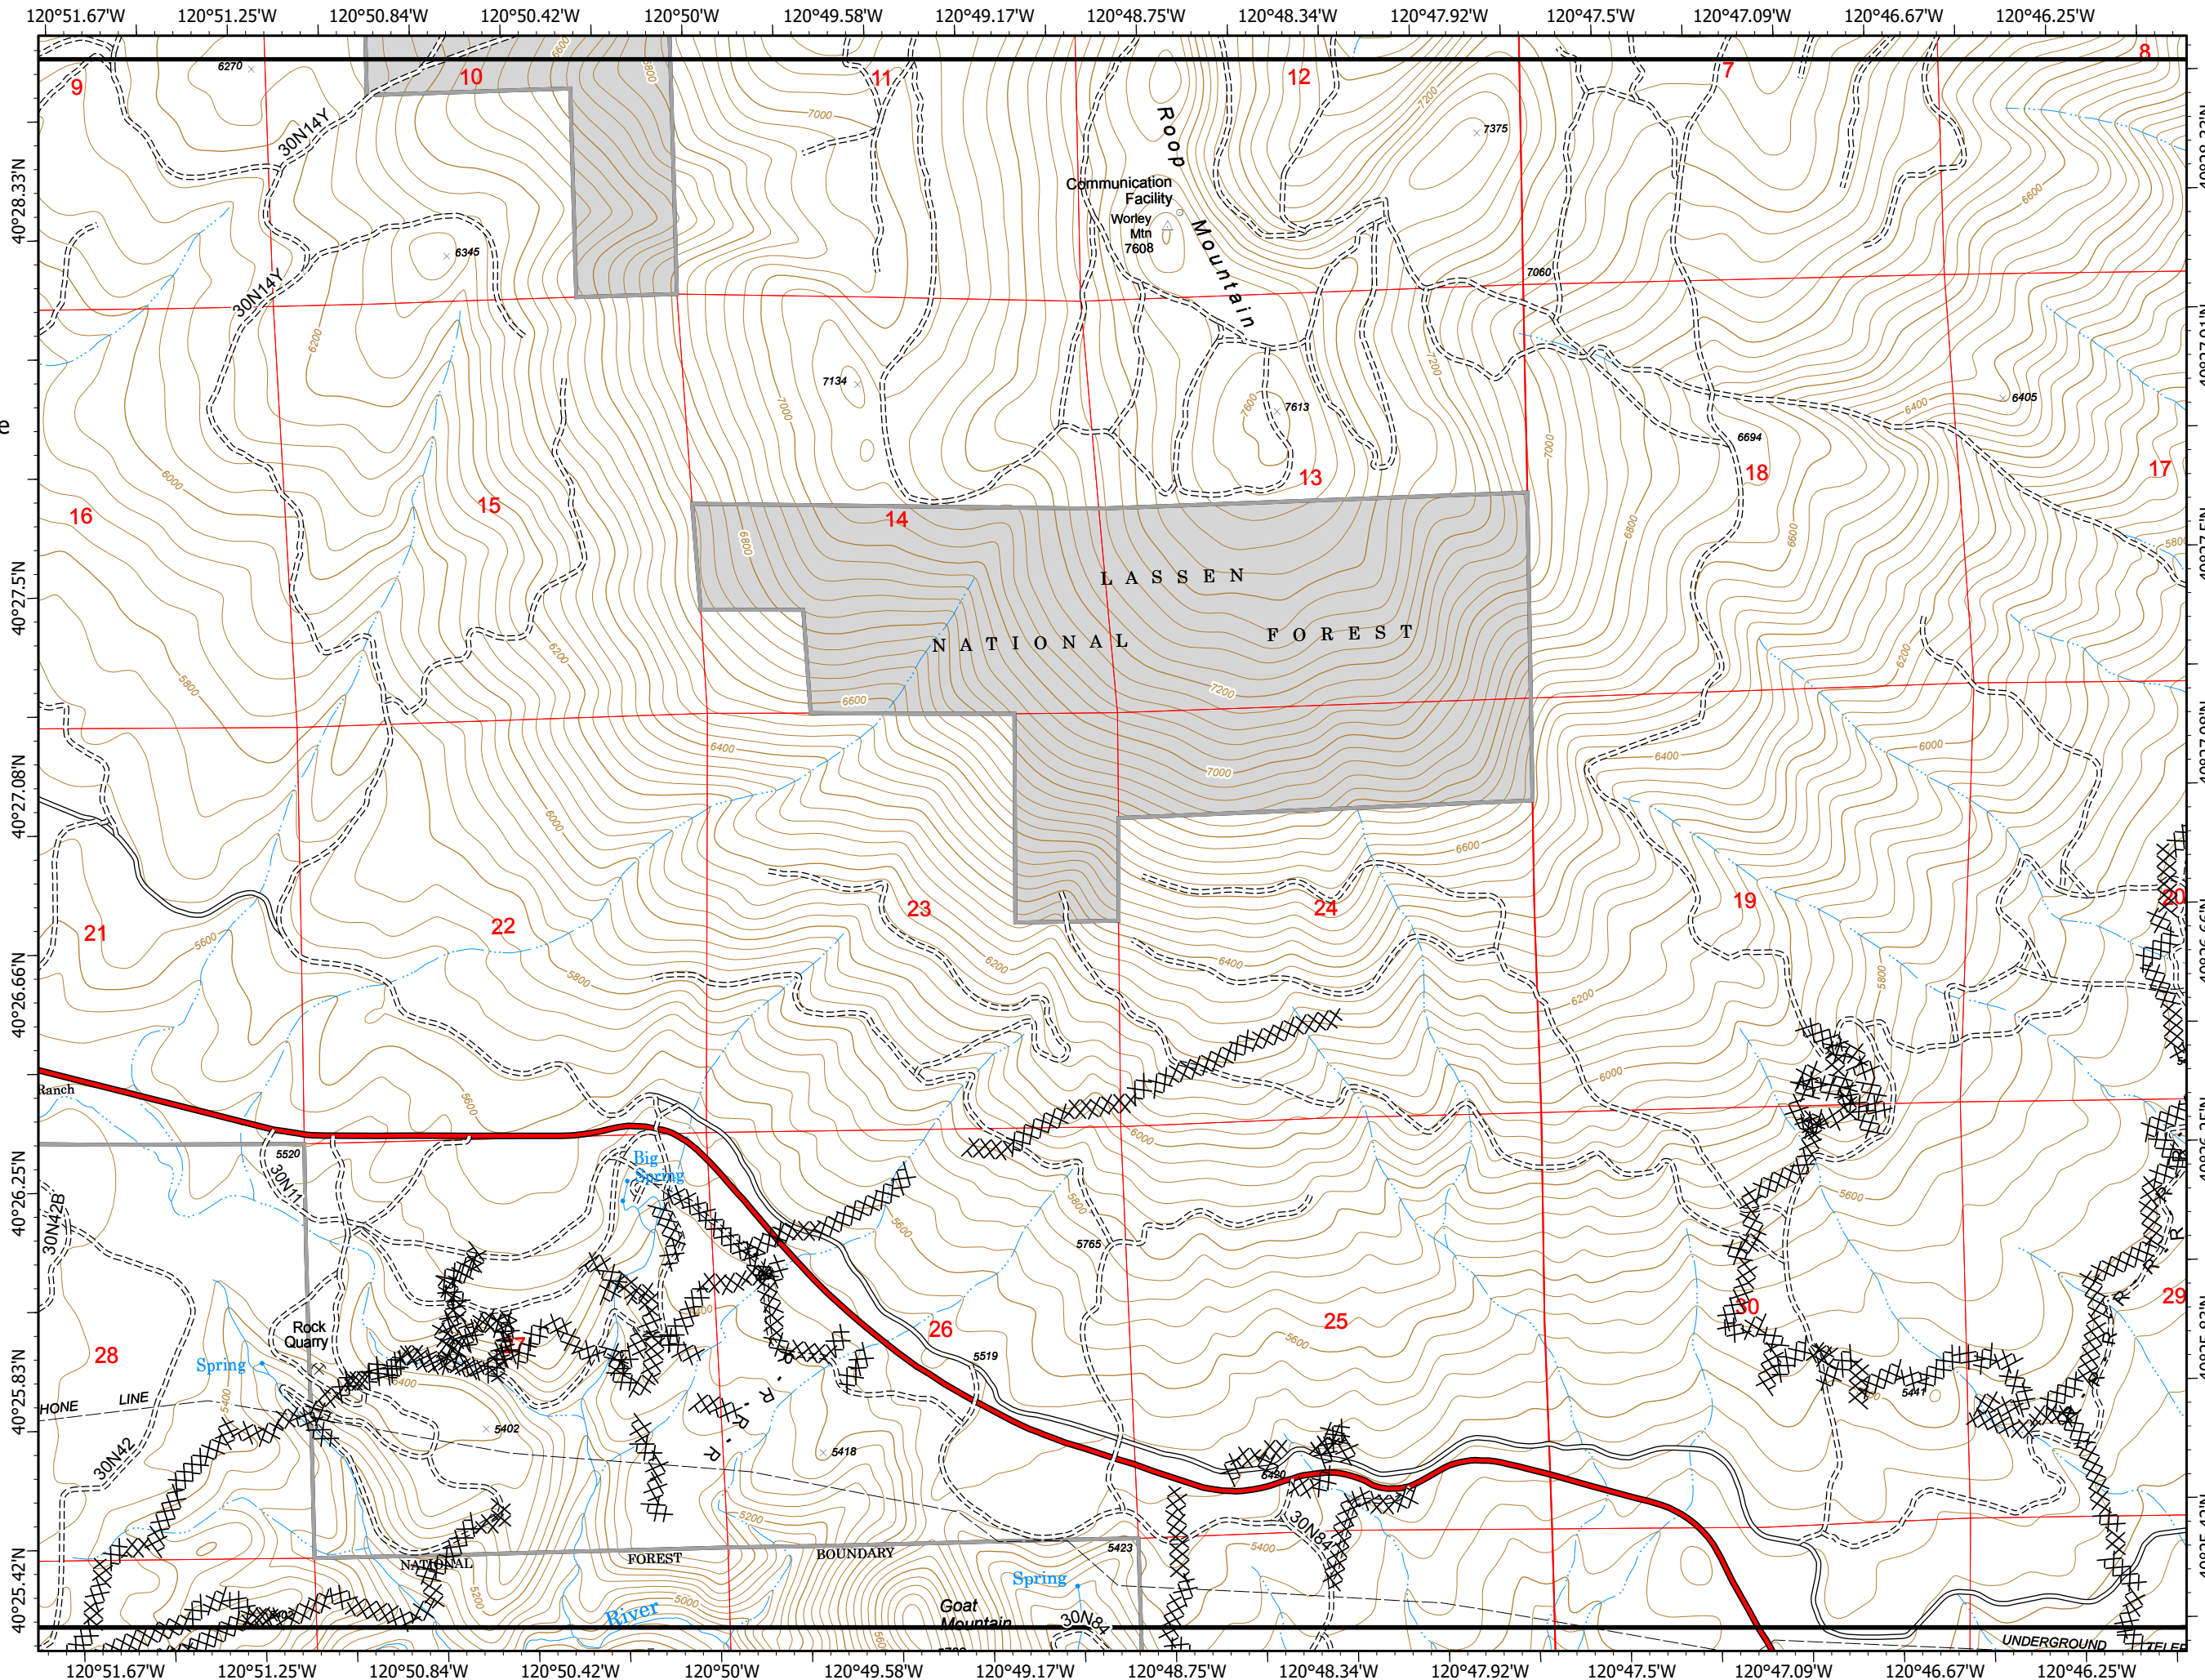

IAP Map

Index Map

Sheep Fire
CA-PNF-1299
August 30, 2020

- Aerial Hazard
- Camp
- Dip Site
- Drop Point
- Helispot
- Repeater
- Division Break
- Branch Break
- Building Footprint
- Mandatory Exclusion Area
- Mine
- Uncontrolled Fire Edge
- Contained Line
- Completed Dozer Line
- Completed Hand Line
- Road as Completed Line
- Proposed Dozer Line
- Wildfire Daily Fire Perimeter
- SPI Fuelbreak

IAP Map

Sheep Fire
CA-PNF-1299
August 30, 2020

Page Number: 1

- Building Footprint
- R Road as Completed Line
- Non-FS Lands

IAP Map

Sheep Fire
CA-PNF-1299
August 30, 2020

Page Number: 2

- XX Completed Dozer Line
- R Road as Completed Line
- Non-FS Lands

IAP Map

Sheep Fire
CA-PNF-1299
August 30, 2020

Page Number: 3

0 1000 2000
Feet

- Building Footprint
- XXX Completed Dozer Line
- R Road as Completed Line

IAP Map

Sheep Fire
CA-PNF-1299
August 30, 2020

Page Number: 4

0 1000 2000
Feet

- Building Footprint
- Ⓡ Repeater
- R Road as Completed Line
- Non-FS Lands

IAP Map

Sheep Fire
CA-PNF-1299
August 30, 2020

Page Number: 5

- Building Footprint
- Drop Point
- XXX Completed Dozer Line
- H - Completed Hand Line
- R Road as Completed Line
- Non-FS Lands