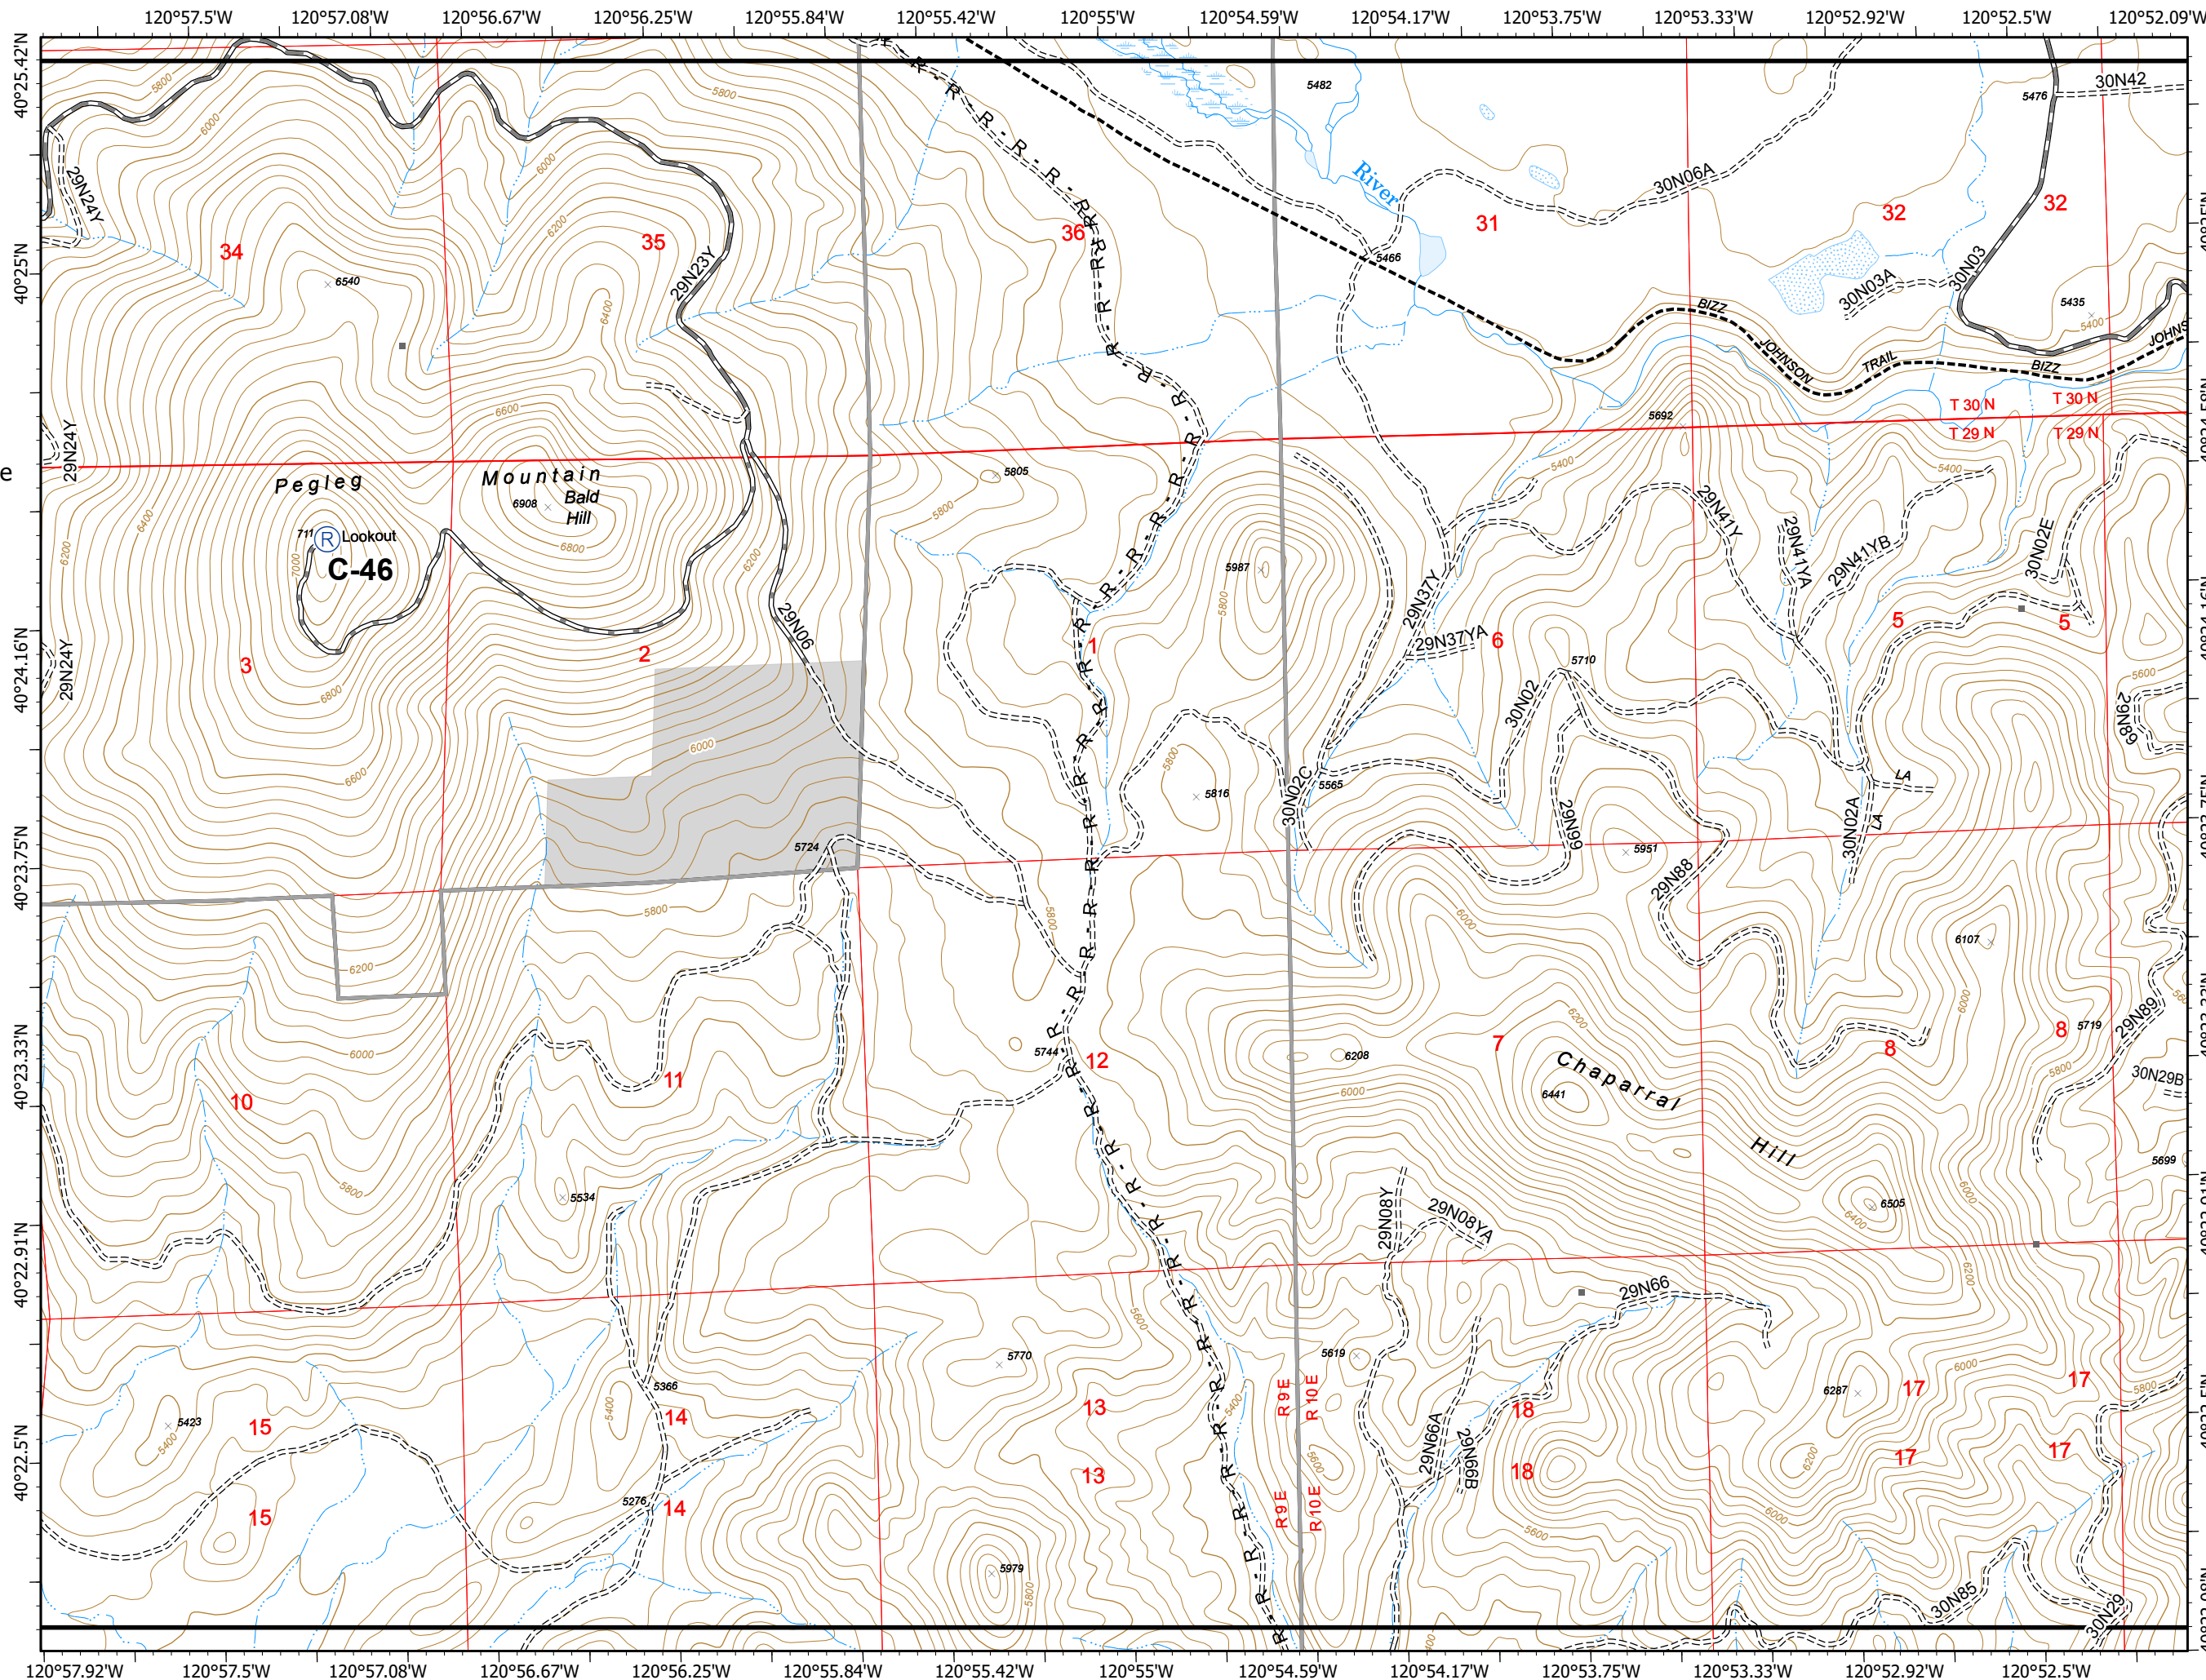

IAP Map

Index Map

Sheep Fire
CA-PNF-1299
August 30, 2020

- Aerial Hazard
- Camp
- Dip Site
- Drop Point
- Helispot
- Repeater
- Division Break
- Branch Break
- Building Footprint
- Mandatory Exclusion Area
- Mine
- Uncontrolled Fire Edge
- Contained Line
- Completed Dozer Line
- Completed Hand Line
- Road as Completed Line
- Proposed Dozer Line
- Wildfire Daily Fire Perimeter
- SPI Fuelbreak

IAP Map

Sheep Fire
CA-PNF-1299
August 30, 2020

Page Number: 1

- Building Footprint
- R Road as Completed Line
- Non-FS Lands

IAP Map

Sheep Fire
CA-PNF-1299
August 30, 2020

Page Number: 2

- XX Completed Dozer Line
- R Road as Completed Line
- Non-FS Lands

IAP Map

Sheep Fire
CA-PNF-1299
August 30, 2020

Page Number: 3

0 1000 2000
Feet

- Building Footprint
- XXX Completed Dozer Line
- R Road as Completed Line

IAP Map

Sheep Fire
CA-PNF-1299
August 30, 2020

Page Number: 4

0 1000 2000
Feet

- Building Footprint
- Ⓡ Repeater
- R Road as Completed Line
- Non-FS Lands

IAP Map

Sheep Fire
CA-PNF-1299
August 30, 2020

Page Number: 5

- Building Footprint
- Drop Point
- XXX Completed Dozer Line
- H - Completed Hand Line
- R Road as Completed Line
- Non-FS Lands