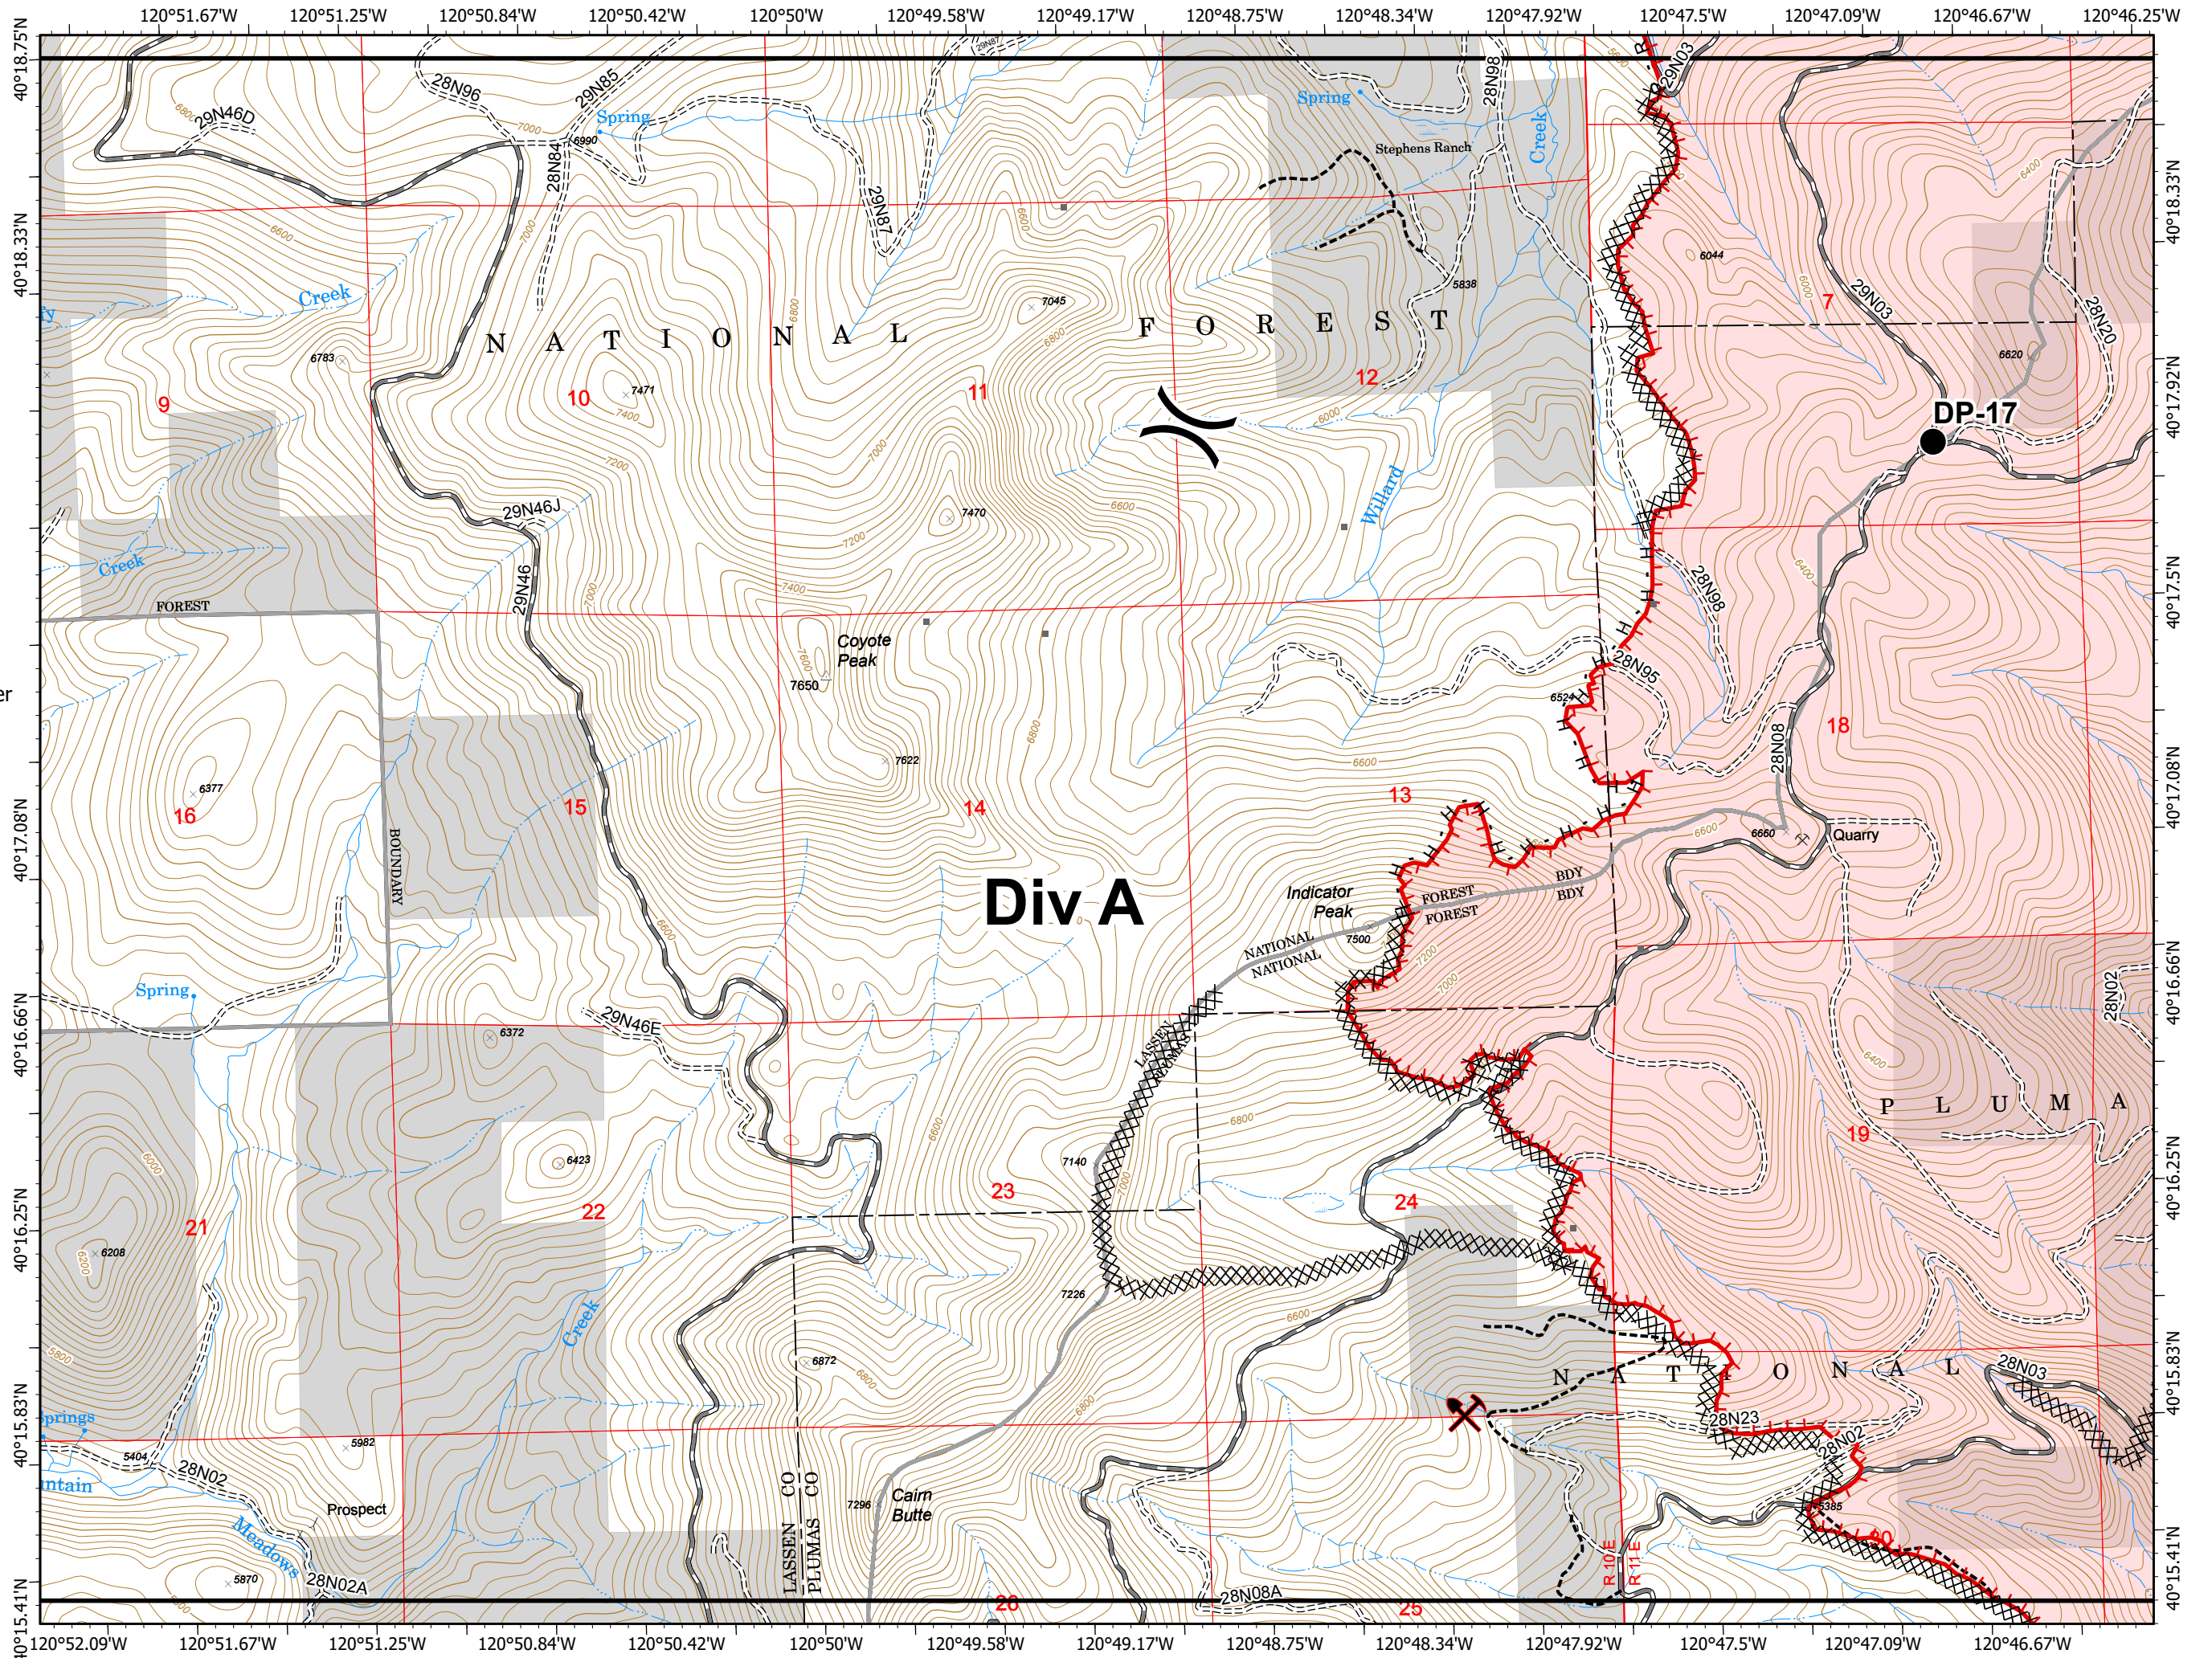

IAP Map

Index Map

Sheep Fire
CA-PNF-1299
August 30, 2020

- Aerial Hazard
- Camp
- Dip Site
- Drop Point
- Helispot
- Repeater
- Division Break
- Branch Break
- Building Footprint
- Mandatory Exclusion Area
- Mine
- Uncontrolled Fire Edge
- Contained Line
- Completed Dozer Line
- Completed Hand Line
- Road as Completed Line
- Proposed Dozer Line
- Wildfire Daily Fire Perimeter
- SPI Fuelbreak

Page Number: 11

0 1000 2000
Feet

- Building Footprint
- Dip Site
- Drop Point
- Uncontrolled Fire Edge
- Contained Line
- ⊗⊗ Completed Dozer Line
- H Completed Hand Line
- Wildfire Daily Fire Perimeter
- Non-FS Lands

IAP Map

Sheep Fire
CA-PNF-1299
August 30, 2020

Page Number: 12

- Building Footprint
- Dip Site
- Non-FS Lands

IAP Map

Sheep Fire
CA-PNF-1299
August 30, 2020

Page Number: 13

- Building Footprint
- Drop Point
-) Division Break
- ⚡ Mine
- ┌ Uncontrolled Fire Edge
- ⊗ Completed Dozer Line
- H Completed Hand Line
- R Road as Completed Line
- Wildfire Daily Fire Perimeter
- Non-FS Lands

IAP Map

Sheep Fire
CA-PNF-1299
August 30, 2020

Page Number: 14

- Building Footprint
- || Branch Break
- ⚡ Mine
- Contained Line
- ⊗⊗ Completed Dozer Line
- Wildfire Daily Fire Perimeter
- Non-FS Lands

IAP Map