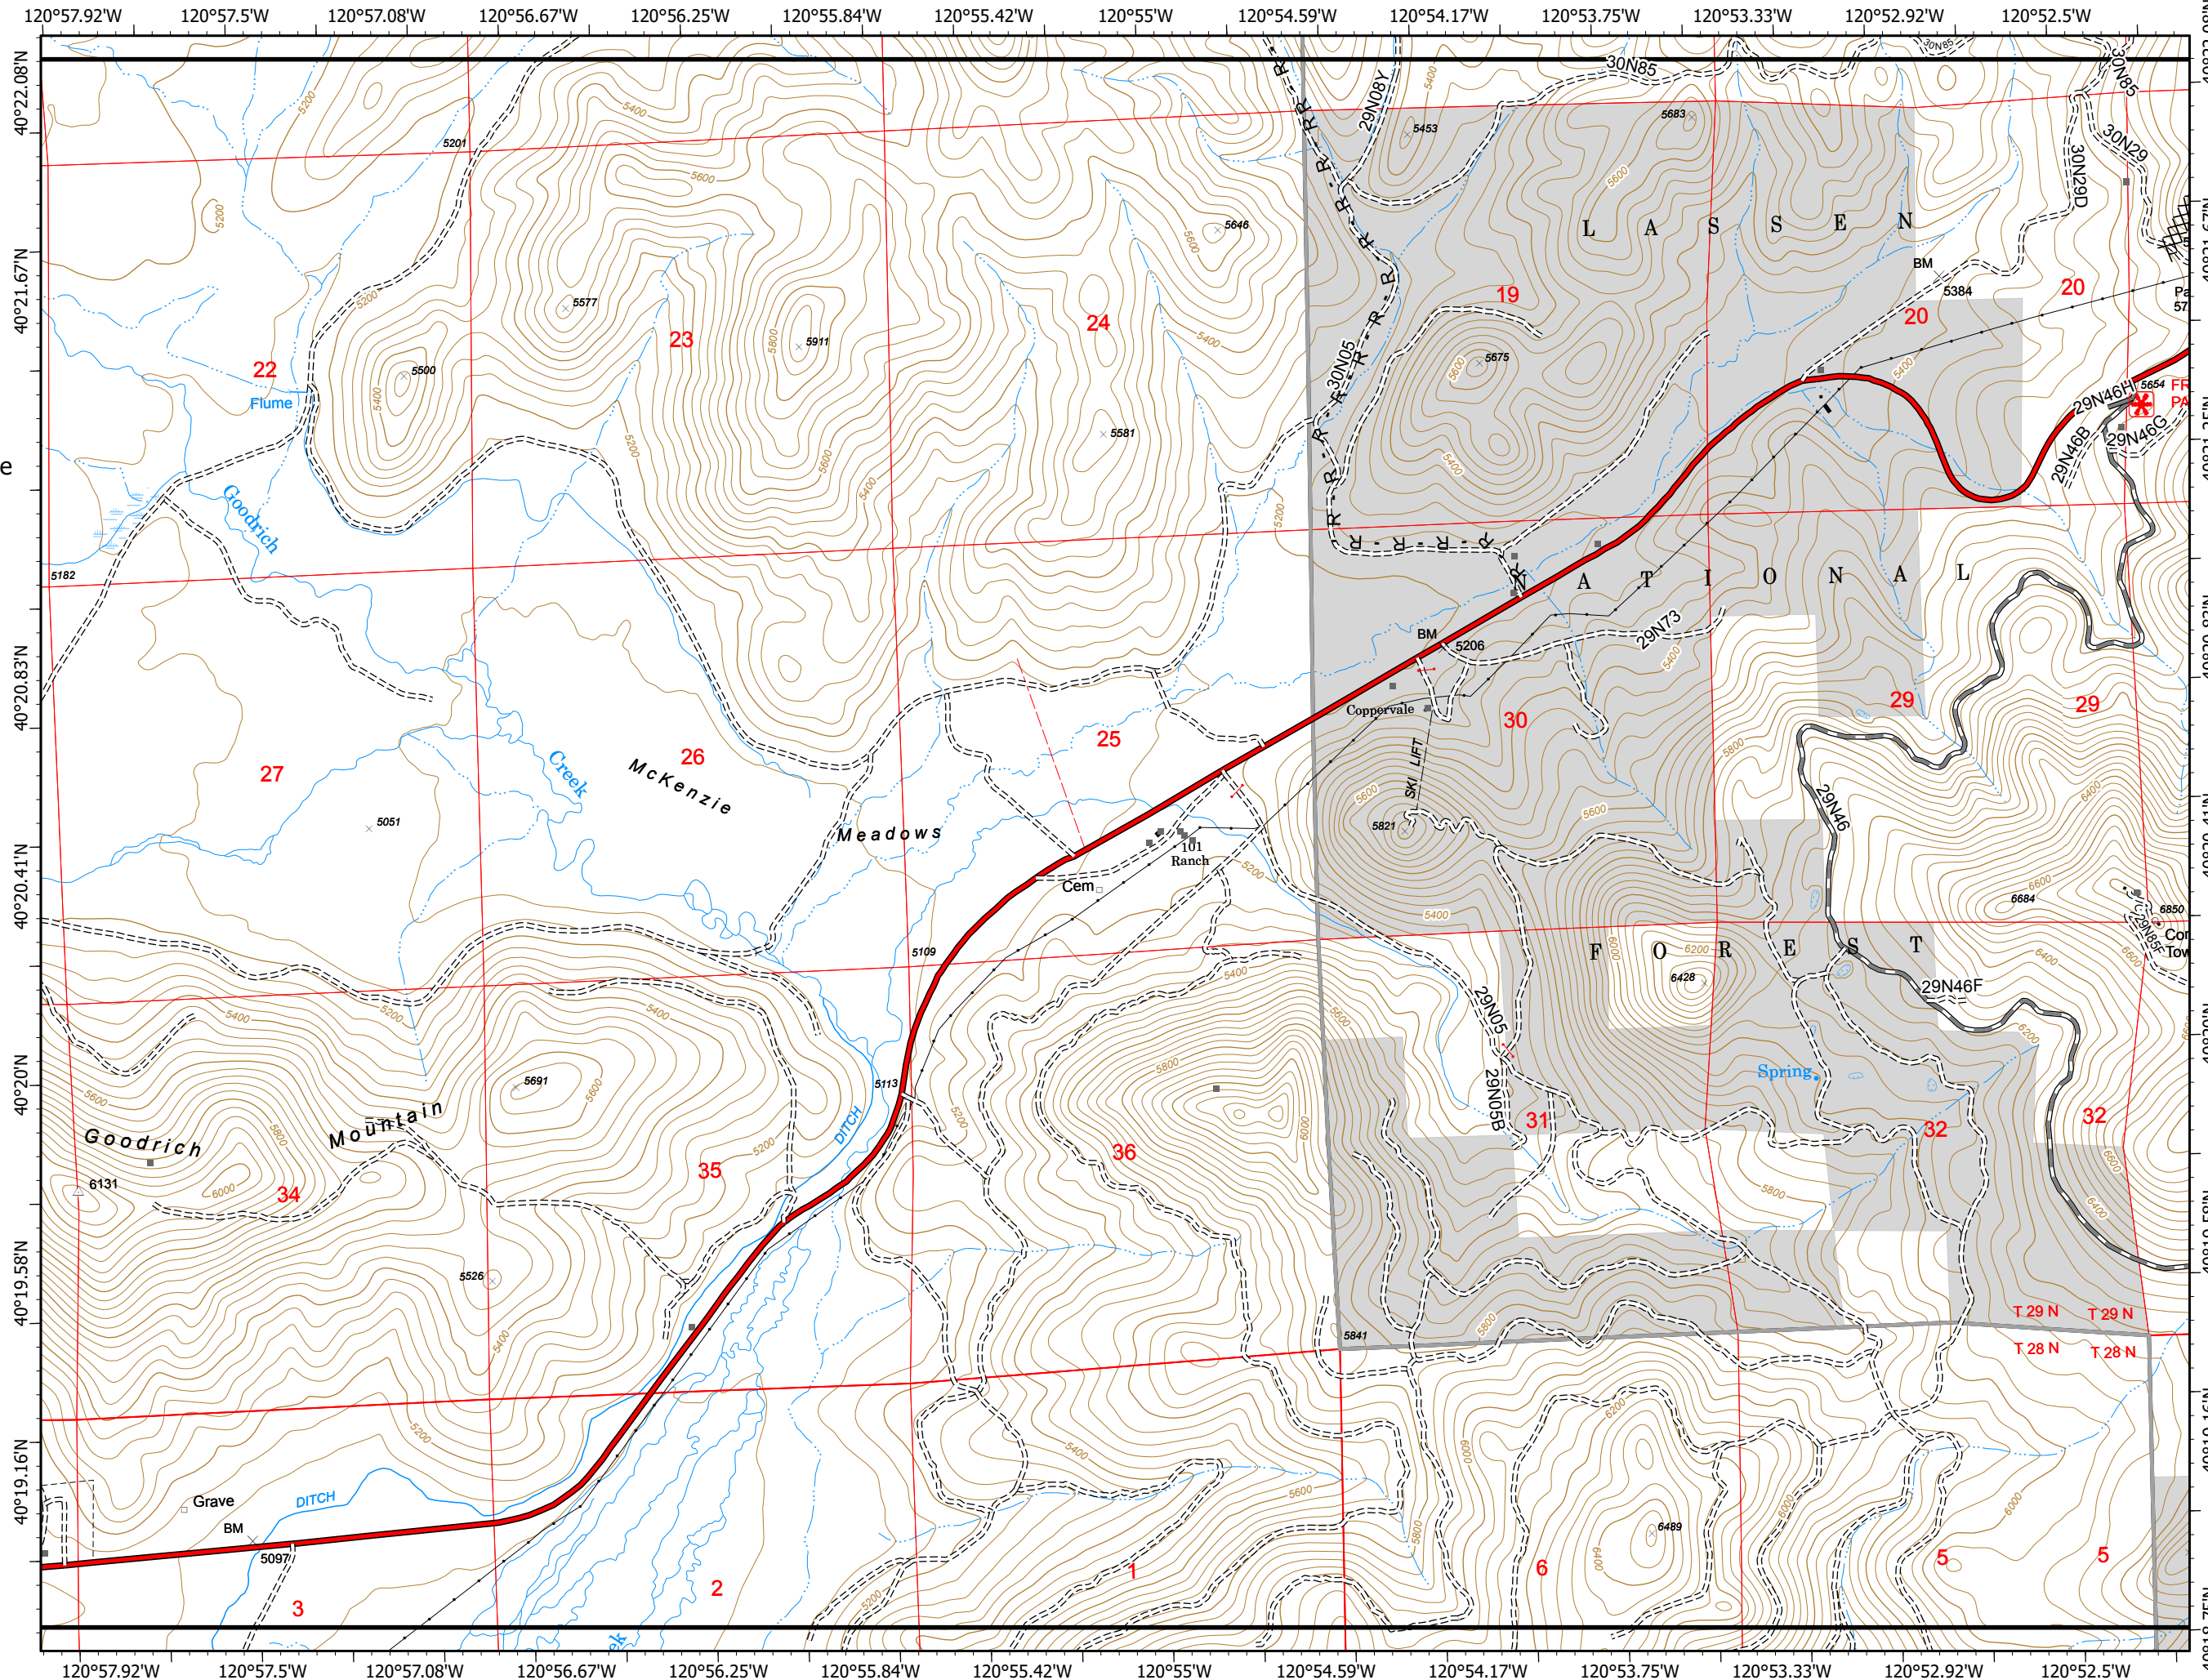

IAP Map

Sheep Fire
CA-PNF-1299
August 30, 2020

Page Number: 8

0 1000 2000
Feet

- Building Footprint
- XX Completed Dozer Line
- R Road as Completed Line
- Non-FS Lands