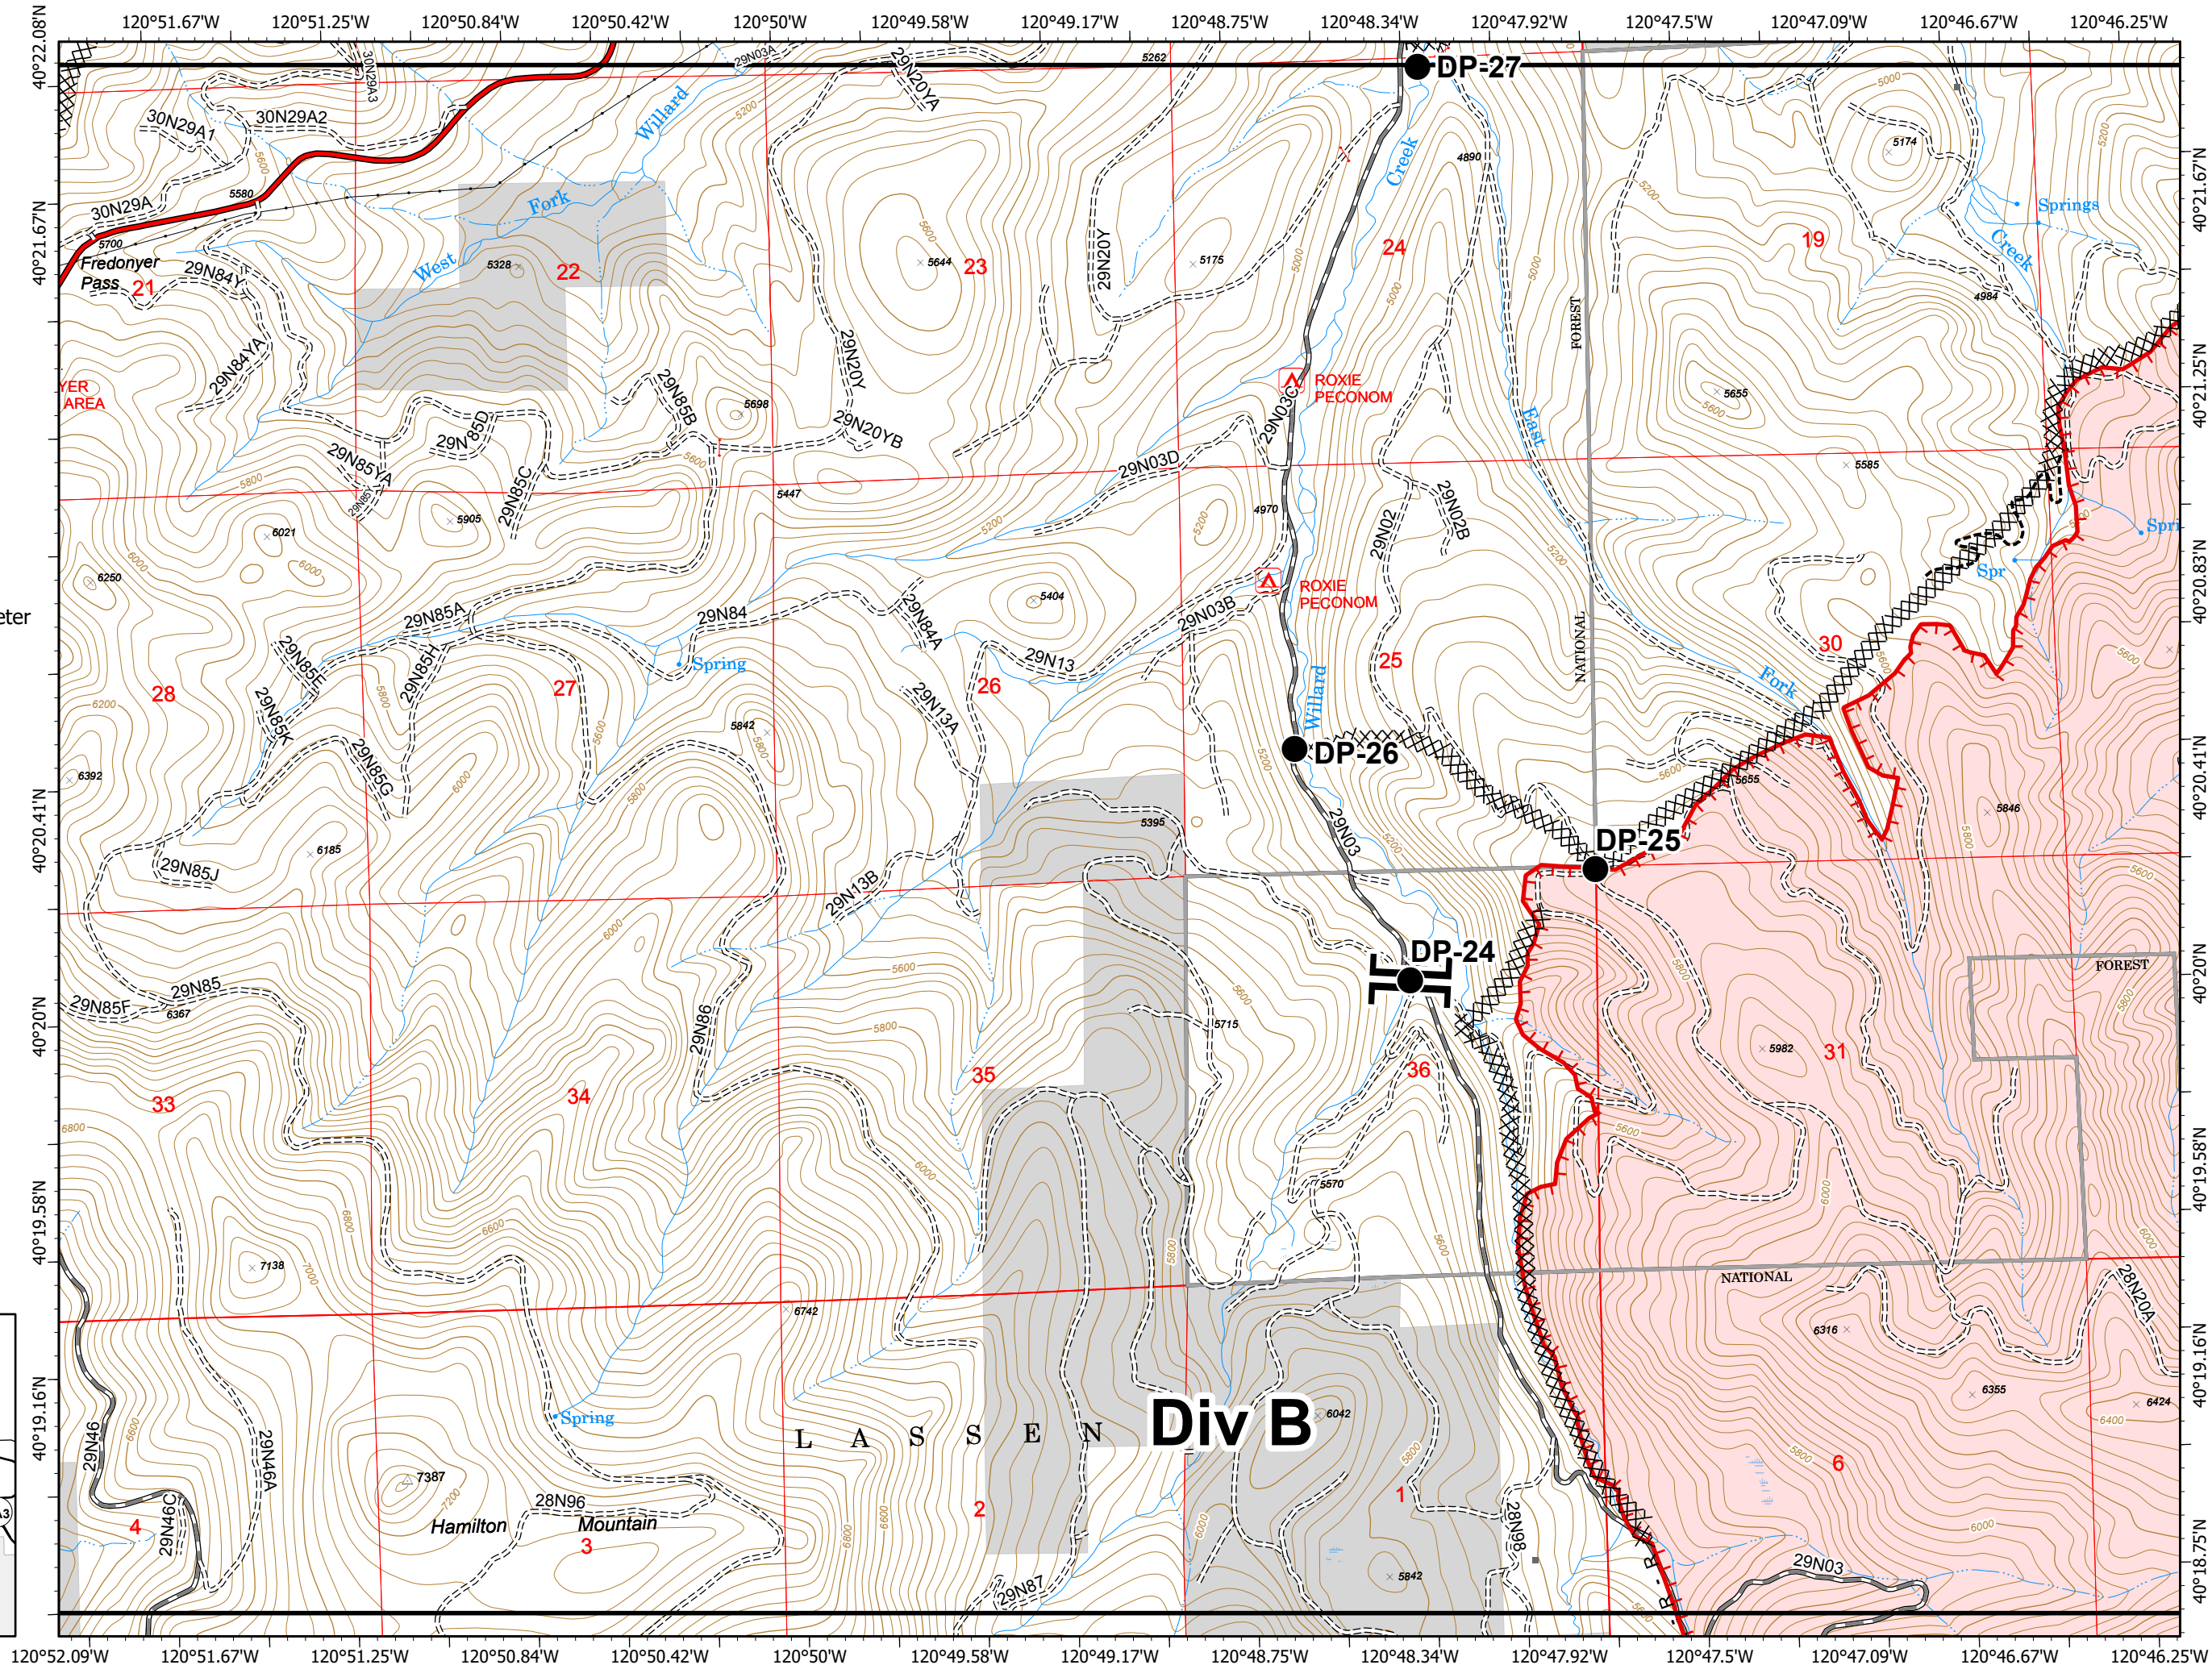

IAP Map

Index Map

Sheep Fire
CA-PNF-1299
August 30, 2020

- Aerial Hazard
- Camp
- Dip Site
- Drop Point
- Helispot
- Repeater
- Division Break
- Branch Break
- Building Footprint
- Mandatory Exclusion Area
- Mine
- Uncontrolled Fire Edge
- Contained Line
- Completed Dozer Line
- Completed Hand Line
- Road as Completed Line
- Proposed Dozer Line
- Wildfire Daily Fire Perimeter
- SPI Fuelbreak

Sheep Fire
CA-PNF-1299
August 30, 2020

Page Number: 8

0 1000 2000
Feet

- Building Footprint
- XX Completed Dozer Line
- R Road as Completed Line
- Non-FS Lands

IAP Map

Sheep Fire
CA-PNF-1299
August 30, 2020

Page Number: 9

- Building Footprint
- Drop Point
- || Branch Break
- ┌ Uncontrolled Fire Edge
- ⊗⊗ Completed Dozer Line
- R Road as Completed Line
- Wildfire Daily Fire Perimeter
- Non-FS Lands

IAP Map

Sheep Fire
CA-PNF-1299
August 30, 2020

Page Number: 10

0 1000 2000
Feet

- Building Footprint
- Drop Point
- └─┘ Uncontrolled Fire Edge
- Contained Line
- ⊗⊗ Completed Dozer Line
- Wildfire Daily Fire Perimeter
- Non-FS Lands

IAP Map

Sheep Fire
CA-PNF-1299
August 30, 2020