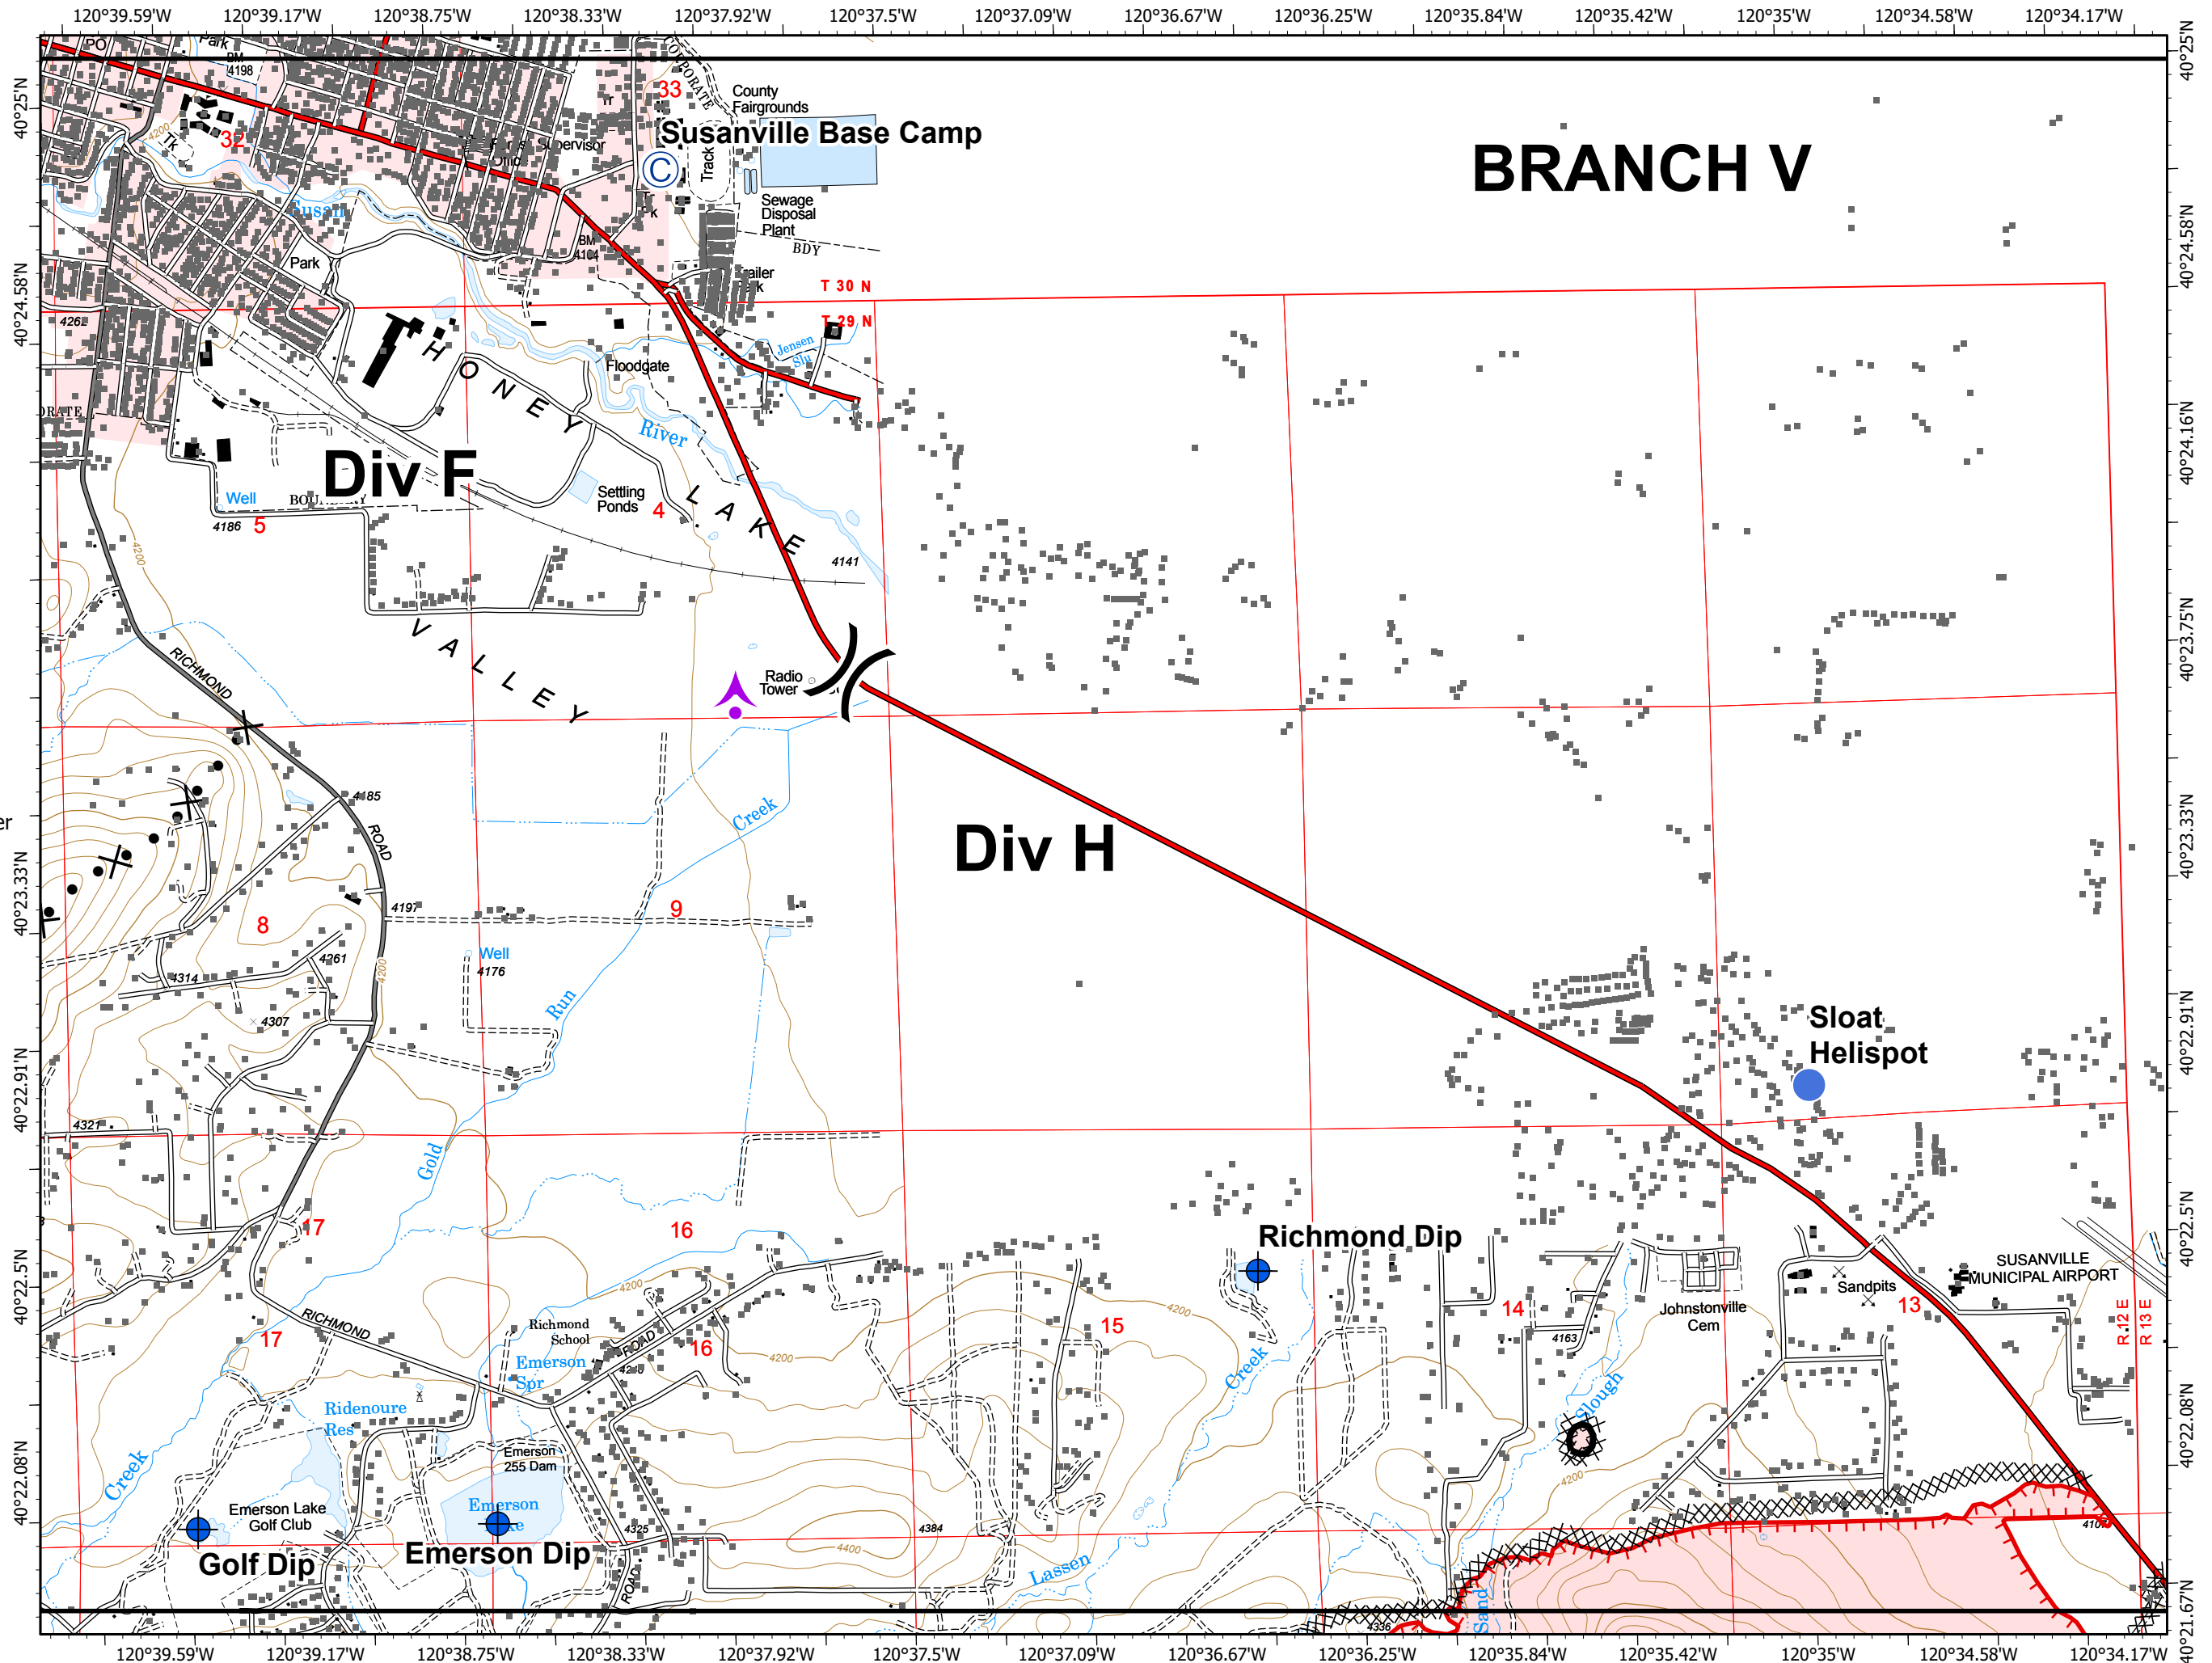

IAP Map

Index Map

Sheep Fire
CA-PNF-1299
August 30, 2020

- Aerial Hazard
- Camp
- Dip Site
- Drop Point
- Helispot
- Repeater
- Division Break
- Branch Break
- Building Footprint
- Mandatory Exclusion Area
- Mine
- Uncontrolled Fire Edge
- Contained Line
- Completed Dozer Line
- Completed Hand Line
- Road as Completed Line
- Proposed Dozer Line
- Wildfire Daily Fire Perimeter
- SPI Fuelbreak

0 1000 2000
Feet

- Building Footprint
- Ⓡ Repeater
- R Road as Completed Line
- Non-FS Lands

IAP Map

Sheep Fire
CA-PNF-1299
August 30, 2020

Page Number: 5

- Building Footprint
- Drop Point
- XXX Completed Dozer Line
- H - Completed Hand Line
- R Road as Completed Line
- Non-FS Lands

Div D

IAP Map

Sheep Fire
CA-PNF-1299
August 30, 2020

Page Number: 6

- Building Footprint
- Drop Point
- ⎓ Division Break
- Uncontrolled Fire Edge
- Contained Line
- ⊗⊗ Completed Dozer Line
- ⊗ Proposed Dozer Line
- Wildfire Daily Fire Perimeter

IAP Map

Sheep Fire
CA-PNF-1299
August 30, 2020

Page Number: 7

- Building Footprint
- Aerial Hazard
- Camp
- Dip Site
- Helispot
- Division Break
- Uncontrolled Fire Edge
- Contained Line
- Completed Dozer Line
- Proposed Dozer Line
- Wildfire Daily Fire Perimeter