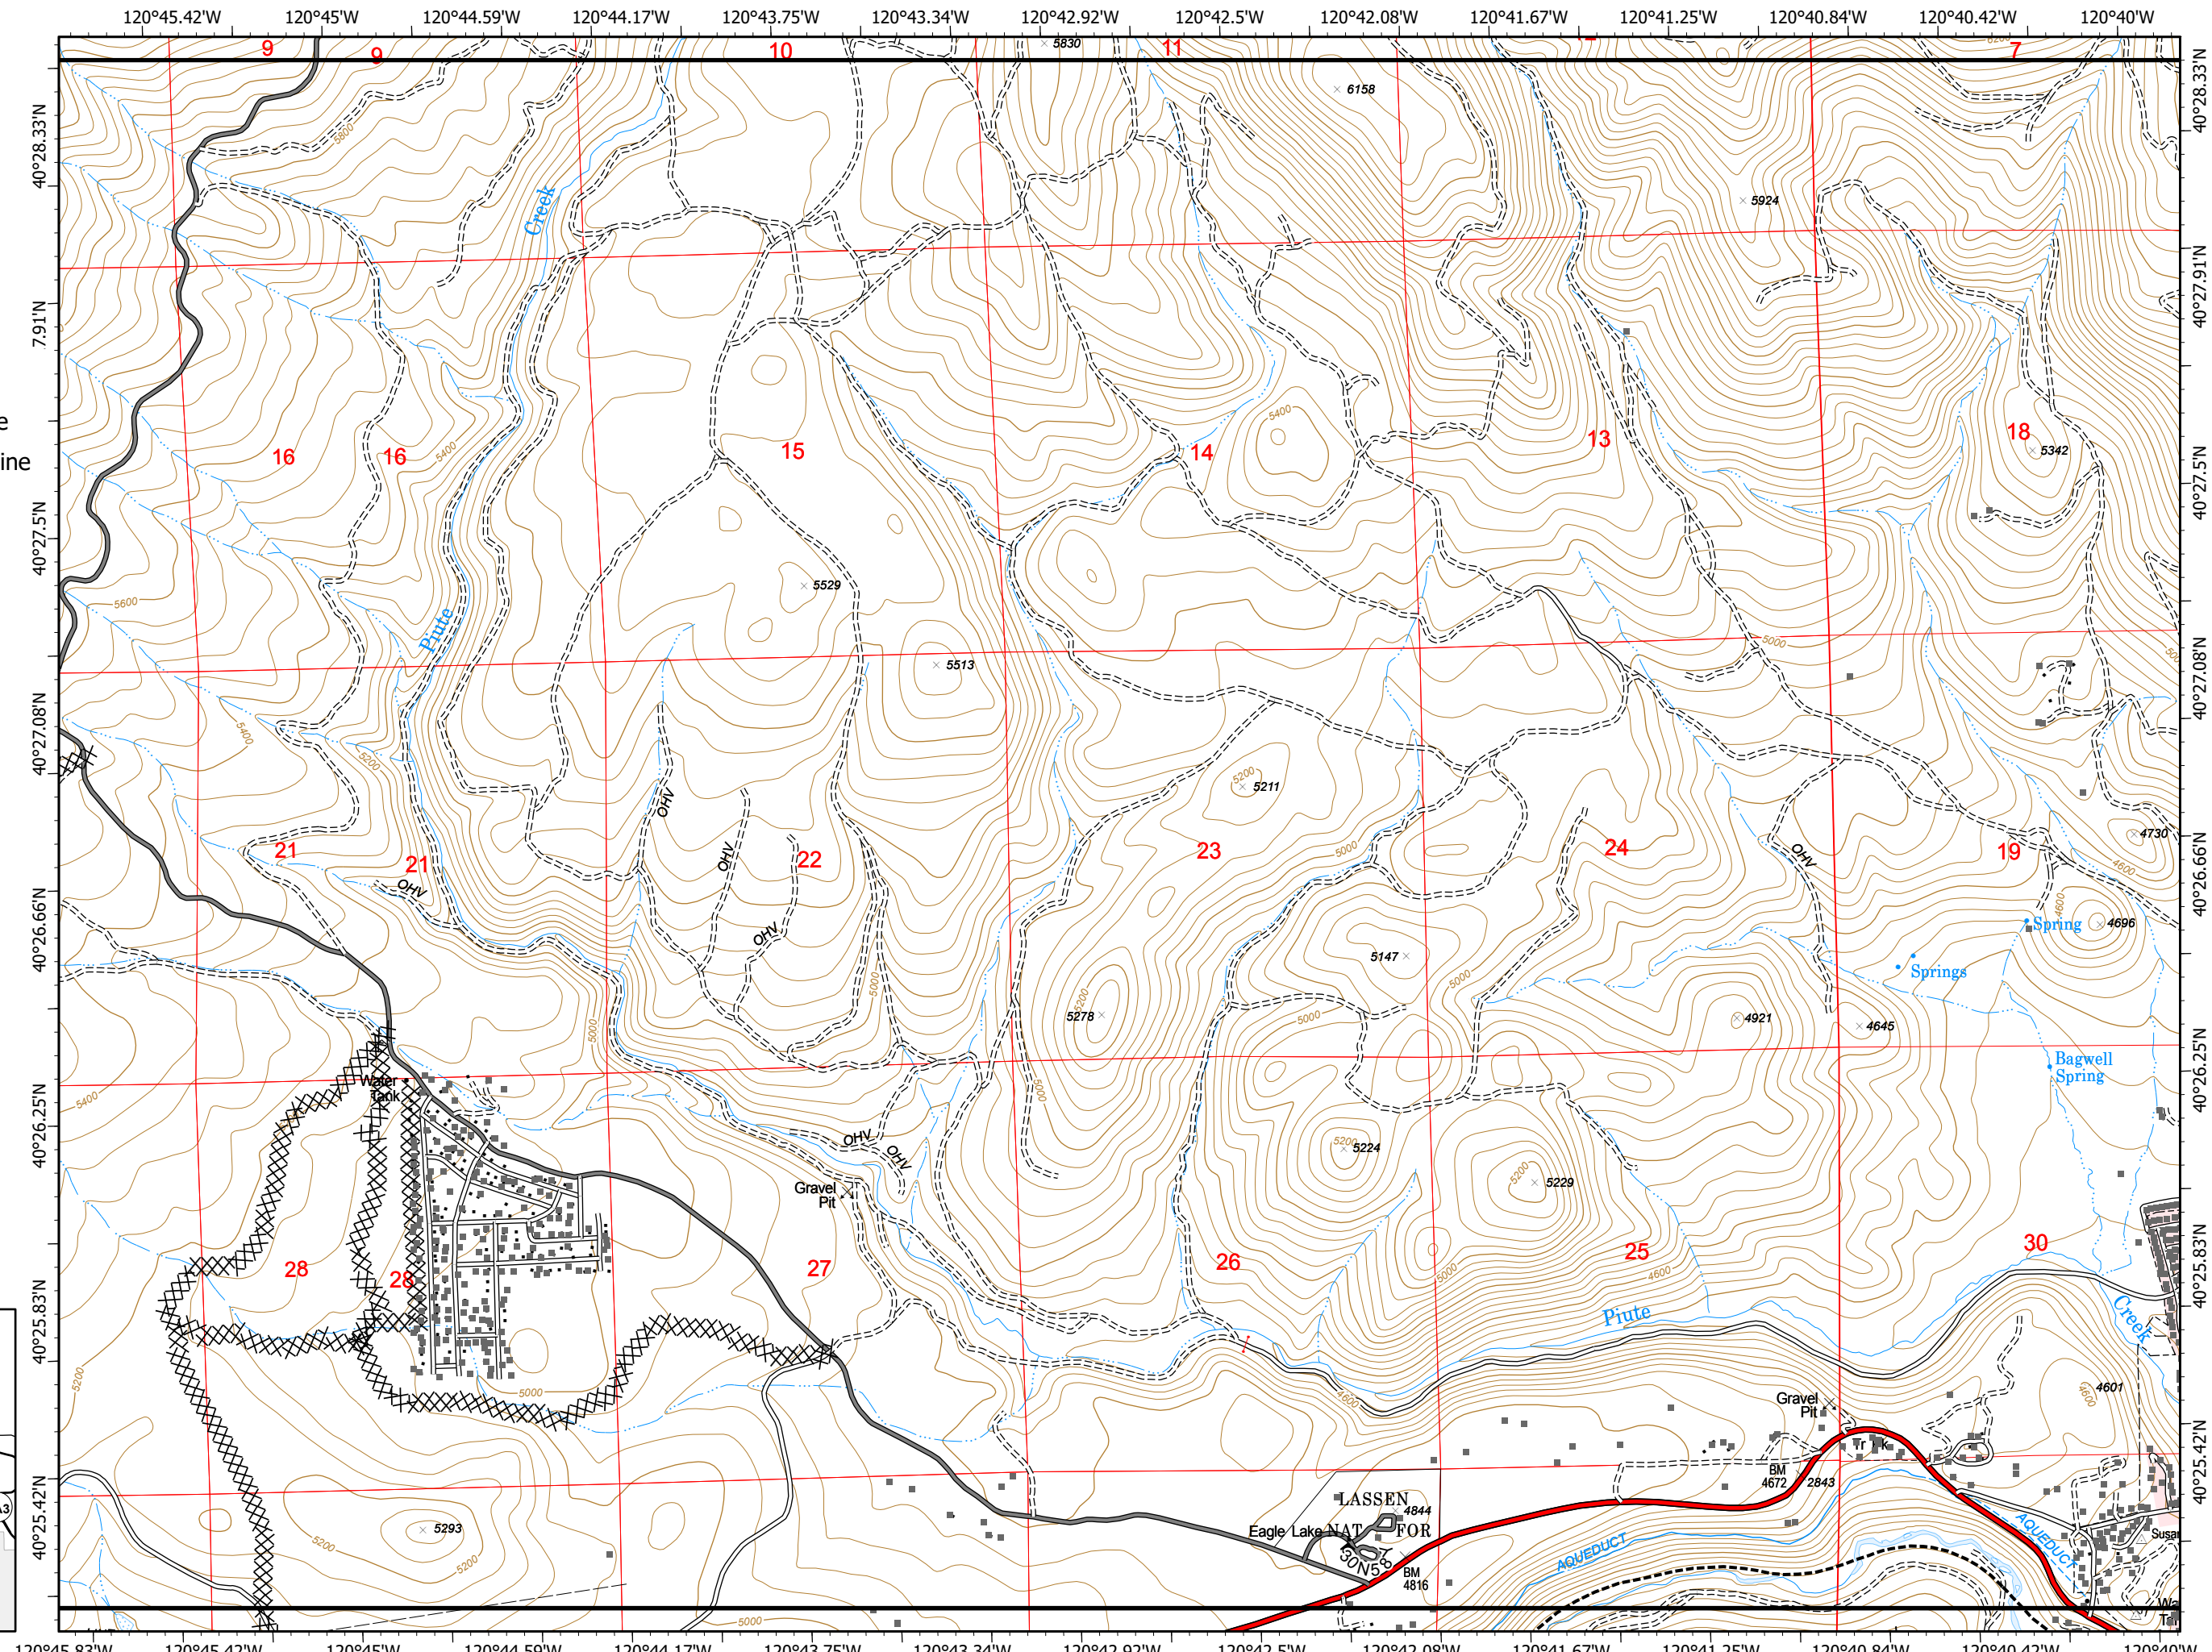

IAP Map

Index Map

Sheep Fire
CA-PNF-1299
August 30, 2020

- Aerial Hazard
- Camp
- Dip Site
- Drop Point
- Helispot
- Repeater
- Division Break
- Branch Break
- Building Footprint
- Mandatory Exclusion Area
- Mine
- Uncontrolled Fire Edge
- Contained Line
- Completed Dozer Line
- Completed Hand Line
- Road as Completed Line
- Proposed Dozer Line
- Wildfire Daily Fire Perimeter
- SPI Fuelbreak

IAP Map

Sheep Fire
CA-PNF-1299
August 30, 2020

Page Number: 1

- Building Footprint
- R Road as Completed Line
- Non-FS Lands

IAP Map

Sheep Fire
CA-PNF-1299
August 30, 2020

Page Number: 2

- XX Completed Dozer Line
- R Road as Completed Line
- Non-FS Lands

IAP Map

Sheep Fire
CA-PNF-1299
August 30, 2020

Page Number: 3

0 1000 2000
Feet

- Building Footprint
- XXX Completed Dozer Line
- R Road as Completed Line

IAP Map

Sheep Fire
CA-PNF-1299
August 30, 2020

Page Number: 4

0 1000 2000
Feet

- Building Footprint
- Ⓡ Repeater
- R Road as Completed Line
- Non-FS Lands

IAP Map

Sheep Fire
CA-PNF-1299
August 30, 2020

Page Number: 5

- Building Footprint
- Drop Point
- XXX Completed Dozer Line
- H - Completed Hand Line
- R Road as Completed Line
- Non-FS Lands