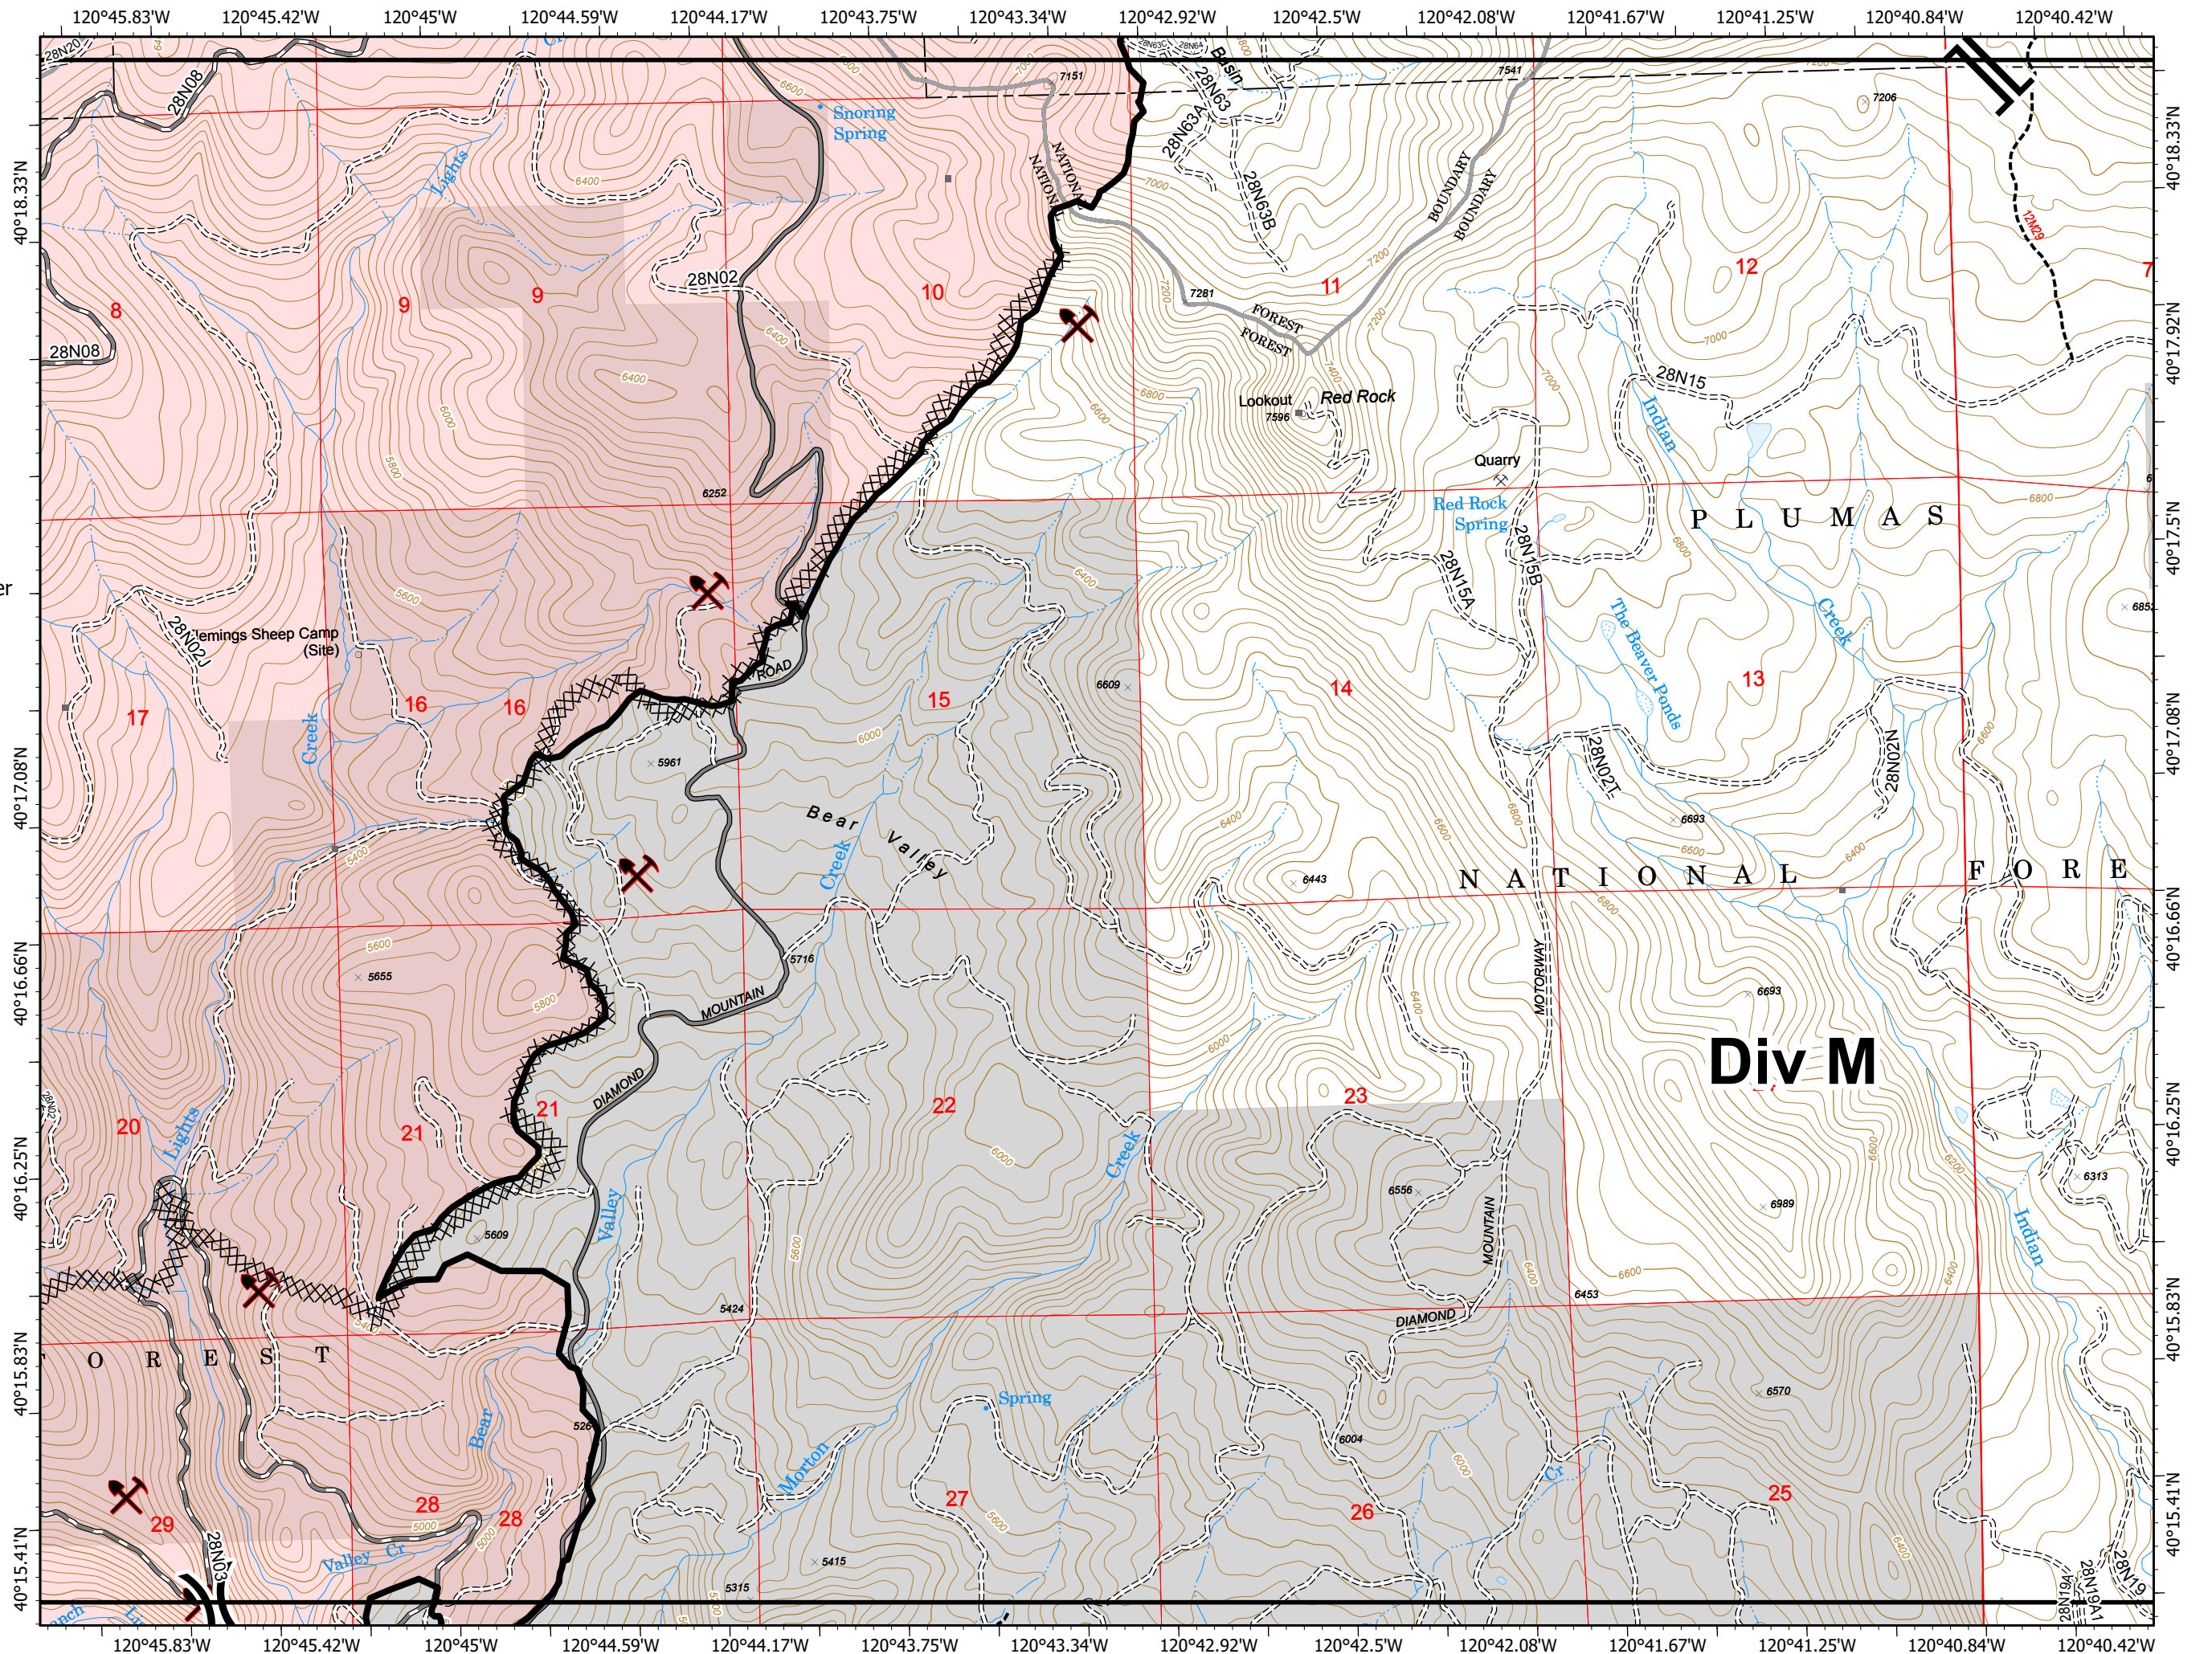

IAP Map

Index Map

Sheep Fire
CA-PNF-1299
August 30, 2020

- Aerial Hazard
- Camp
- Dip Site
- Drop Point
- Helispot
- Repeater
- Division Break
- Branch Break
- Building Footprint
- Mandatory Exclusion Area
- Mine
- Uncontrolled Fire Edge
- Contained Line
- Completed Dozer Line
- Completed Hand Line
- Road as Completed Line
- Proposed Dozer Line
- Wildfire Daily Fire Perimeter
- SPI Fuelbreak

Page Number: 11

0 1000 2000
Feet

- Building Footprint
- Dip Site
- Drop Point
- Uncontrolled Fire Edge
- Contained Line
- ⊗⊗ Completed Dozer Line
- H Completed Hand Line
- Wildfire Daily Fire Perimeter
- Non-FS Lands

IAP Map

Sheep Fire
CA-PNF-1299
August 30, 2020

Page Number: 12

- Building Footprint
- Dip Site
- Non-FS Lands

IAP Map

Sheep Fire
CA-PNF-1299
August 30, 2020

Page Number: 13

- Building Footprint
- Drop Point
-) Division Break
- ⚡ Mine
- ┌ Uncontrolled Fire Edge
- ⊗ Completed Dozer Line
- H Completed Hand Line
- R Road as Completed Line
- Wildfire Daily Fire Perimeter
- Non-FS Lands

IAP Map

Sheep Fire
CA-PNF-1299
August 30, 2020

Page Number: 14

- Building Footprint
- || Branch Break
- ⚡ Mine
- Contained Line
- ⊗⊗ Completed Dozer Line
- Wildfire Daily Fire Perimeter
- Non-FS Lands

IAP Map