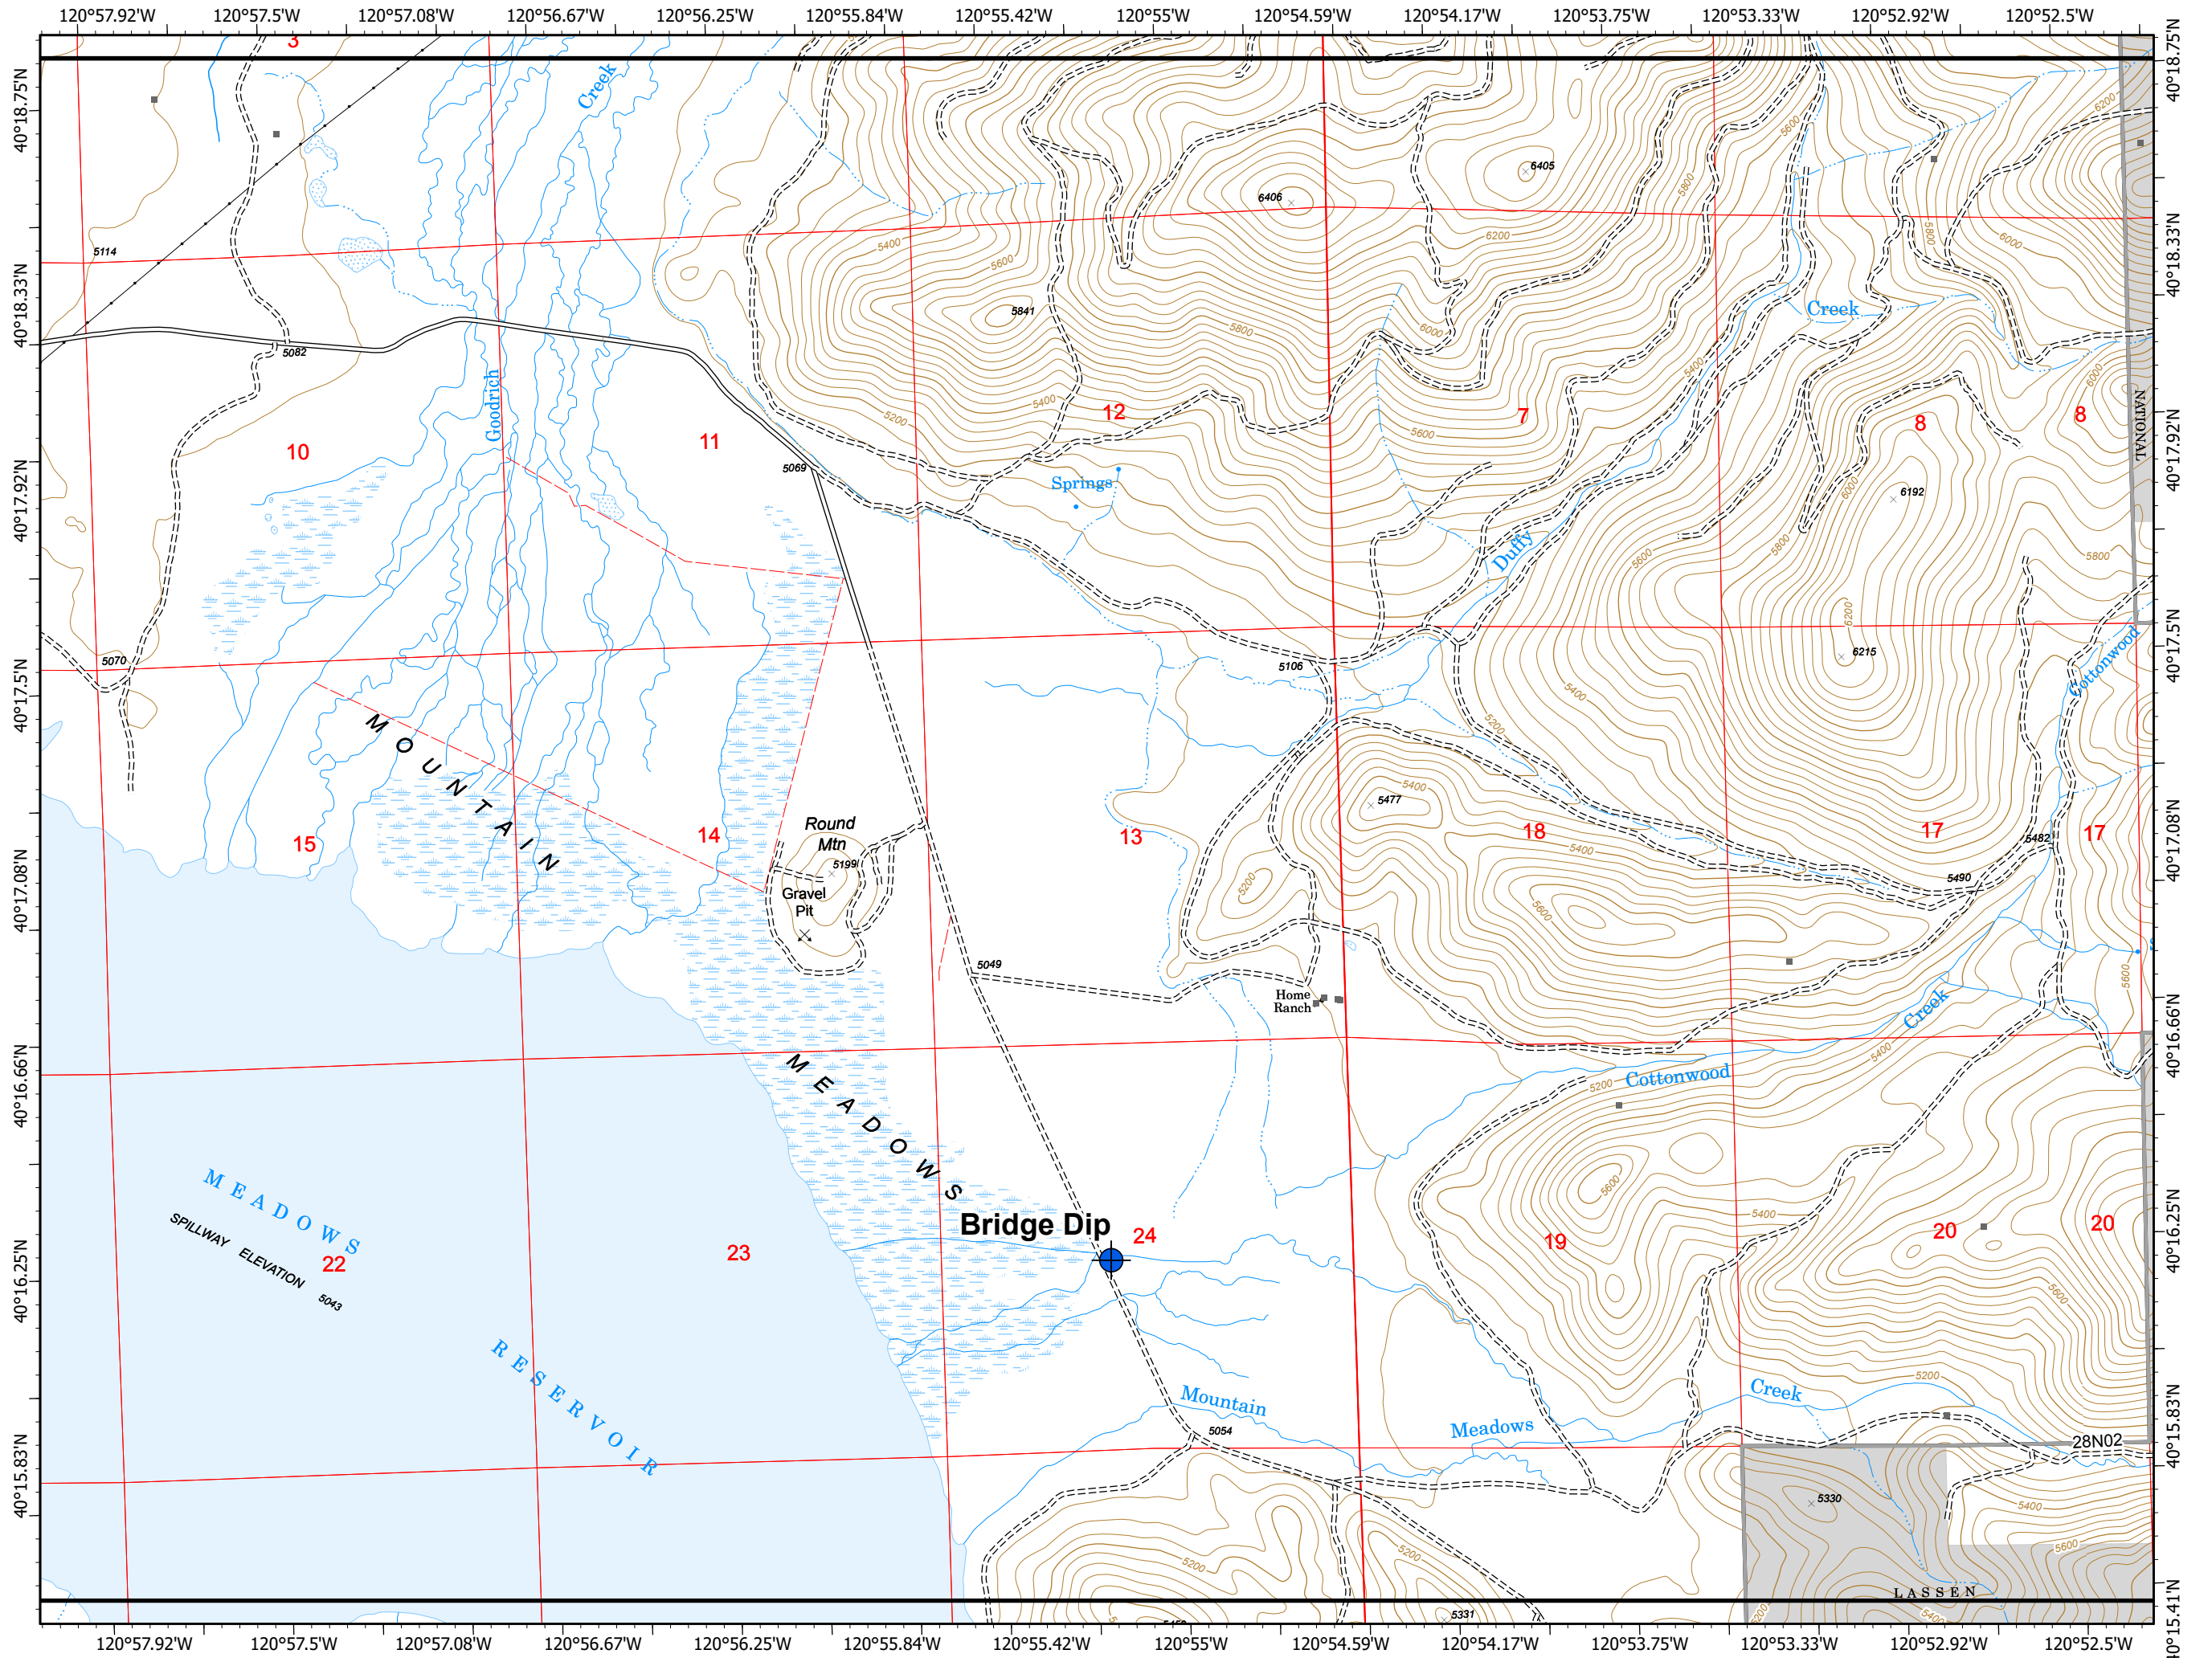

IAP Map

Index Map

Sheep Fire
CA-PNF-1299
August 30, 2020

- Aerial Hazard
- Camp
- Dip Site
- Drop Point
- Helispot
- Repeater
- Division Break
- Branch Break
- Building Footprint
- Mandatory Exclusion Area
- Mine
- Uncontrolled Fire Edge
- Contained Line
- Completed Dozer Line
- Completed Hand Line
- Road as Completed Line
- Proposed Dozer Line
- Wildfire Daily Fire Perimeter
- SPI Fuelbreak

Page Number: 10

0 1000 2000
Feet

- Building Footprint
- Drop Point
- └─┘ Uncontrolled Fire Edge
- Contained Line
- ⊗⊗ Completed Dozer Line
- Wildfire Daily Fire Perimeter
- Non-FS Lands

IAP Map

Sheep Fire
CA-PNF-1299
August 30, 2020

Page Number: 11

0 1000 2000
Feet

- Building Footprint
- Dip Site
- Drop Point
- Uncontrolled Fire Edge
- Contained Line
- ⊗⊗ Completed Dozer Line
- H Completed Hand Line
- Wildfire Daily Fire Perimeter
- Non-FS Lands

IAP Map

Sheep Fire
CA-PNF-1299
August 30, 2020

Page Number: 12

- Building Footprint
- Dip Site
- Non-FS Lands

IAP Map

Sheep Fire
CA-PNF-1299
August 30, 2020

Page Number: 13

- Building Footprint
- Drop Point
-) Division Break
- ⚡ Mine
- ┌ Uncontrolled Fire Edge
- ⊗ Completed Dozer Line
- H Completed Hand Line
- R Road as Completed Line
- Wildfire Daily Fire Perimeter
- Non-FS Lands