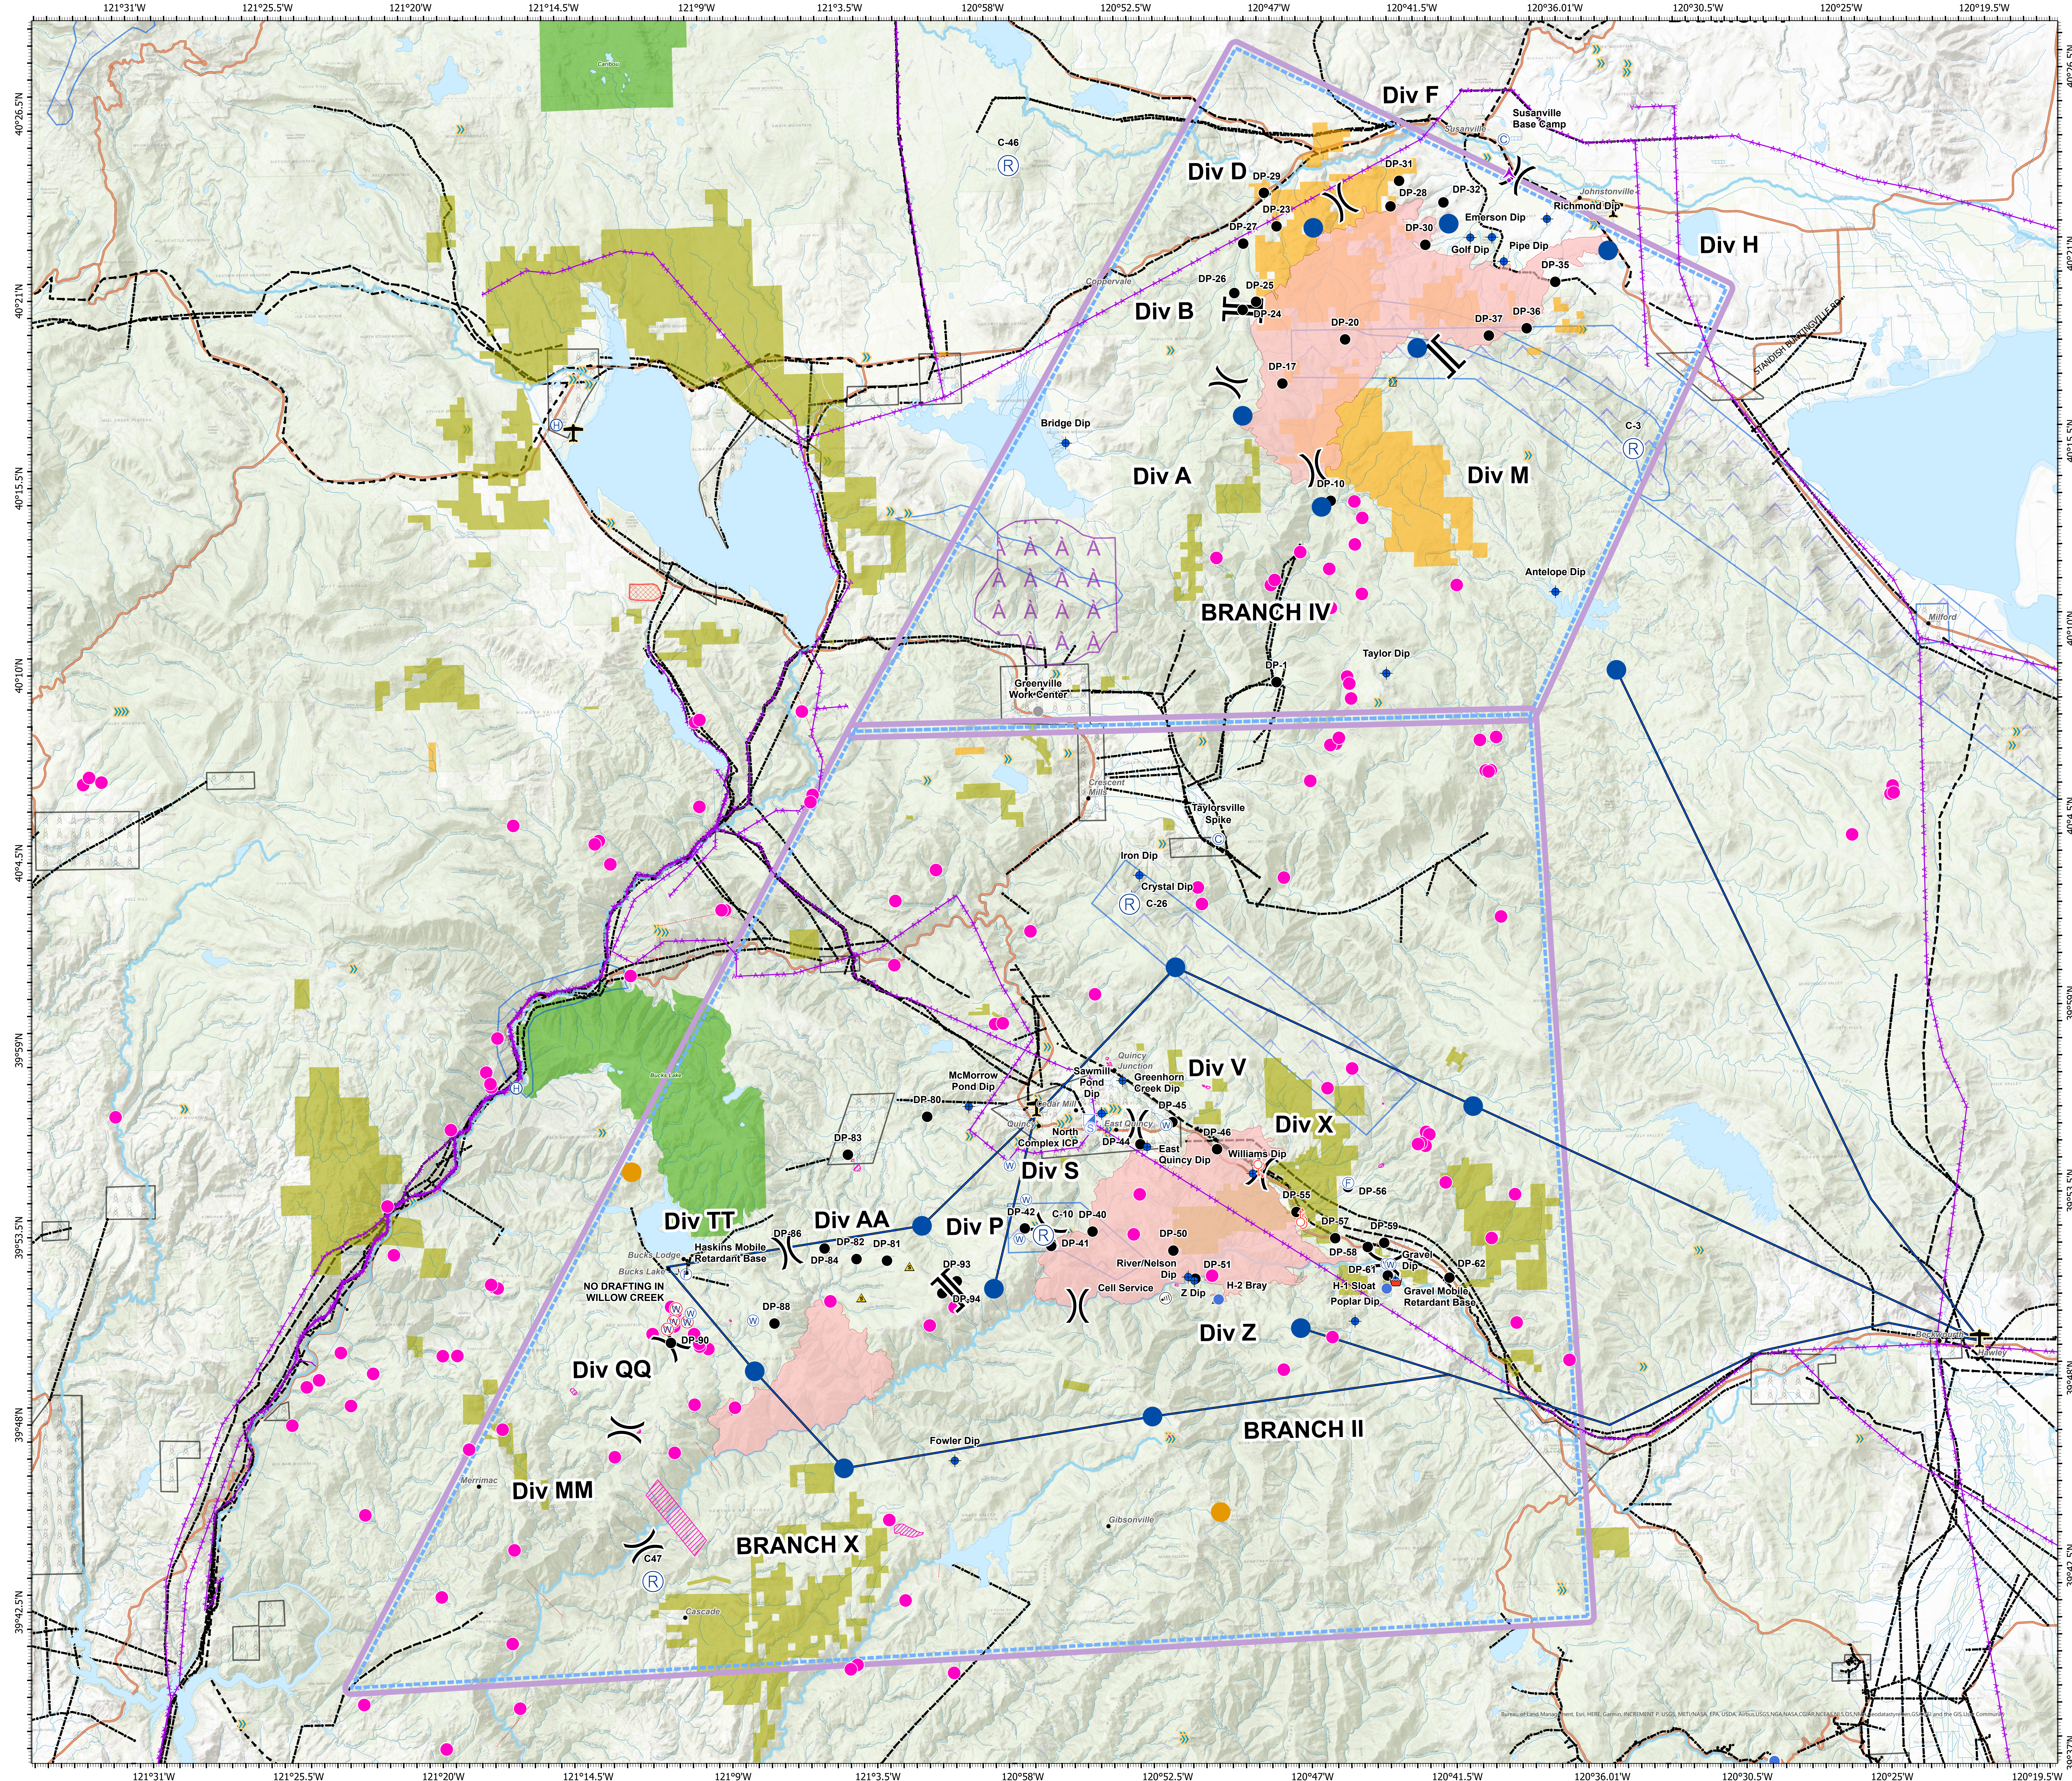

Air Operations Map

North Complex

CA-PNF-001308
August 31, 2020

- Check Point
- Initial Point
- Mandatory Exclusion Area
- Aerial Hazard
- Camp
- Dip Site
- Drop Point
- Fire Station
- Gate
- Helispot
- Incident Command Post
- Internet Access
- Repeater
- Retardant/Mud Pit
- Safety Zone
- Spot Fire
- Staging Area
- Water Source
- Restricted Water Source
- Other
- Division Break
- Branch Break
- Airport
- Congested area
- Helibase
- Helispot
- Tower
- Powerline
- Telephone wires
- HelicopterRoutes_North
- Aerial Hazard
- Hangglide/Paraglide
- Jettison
- Powerline
- Turbulence
- W. M. Beaty & Associates
- Sierra Pacific Industries
- Wilderness
- Mandatory Exclusion Area
- Wildfire Daily Fire Perimeter
- TFR

0 1 2 4 6 Miles