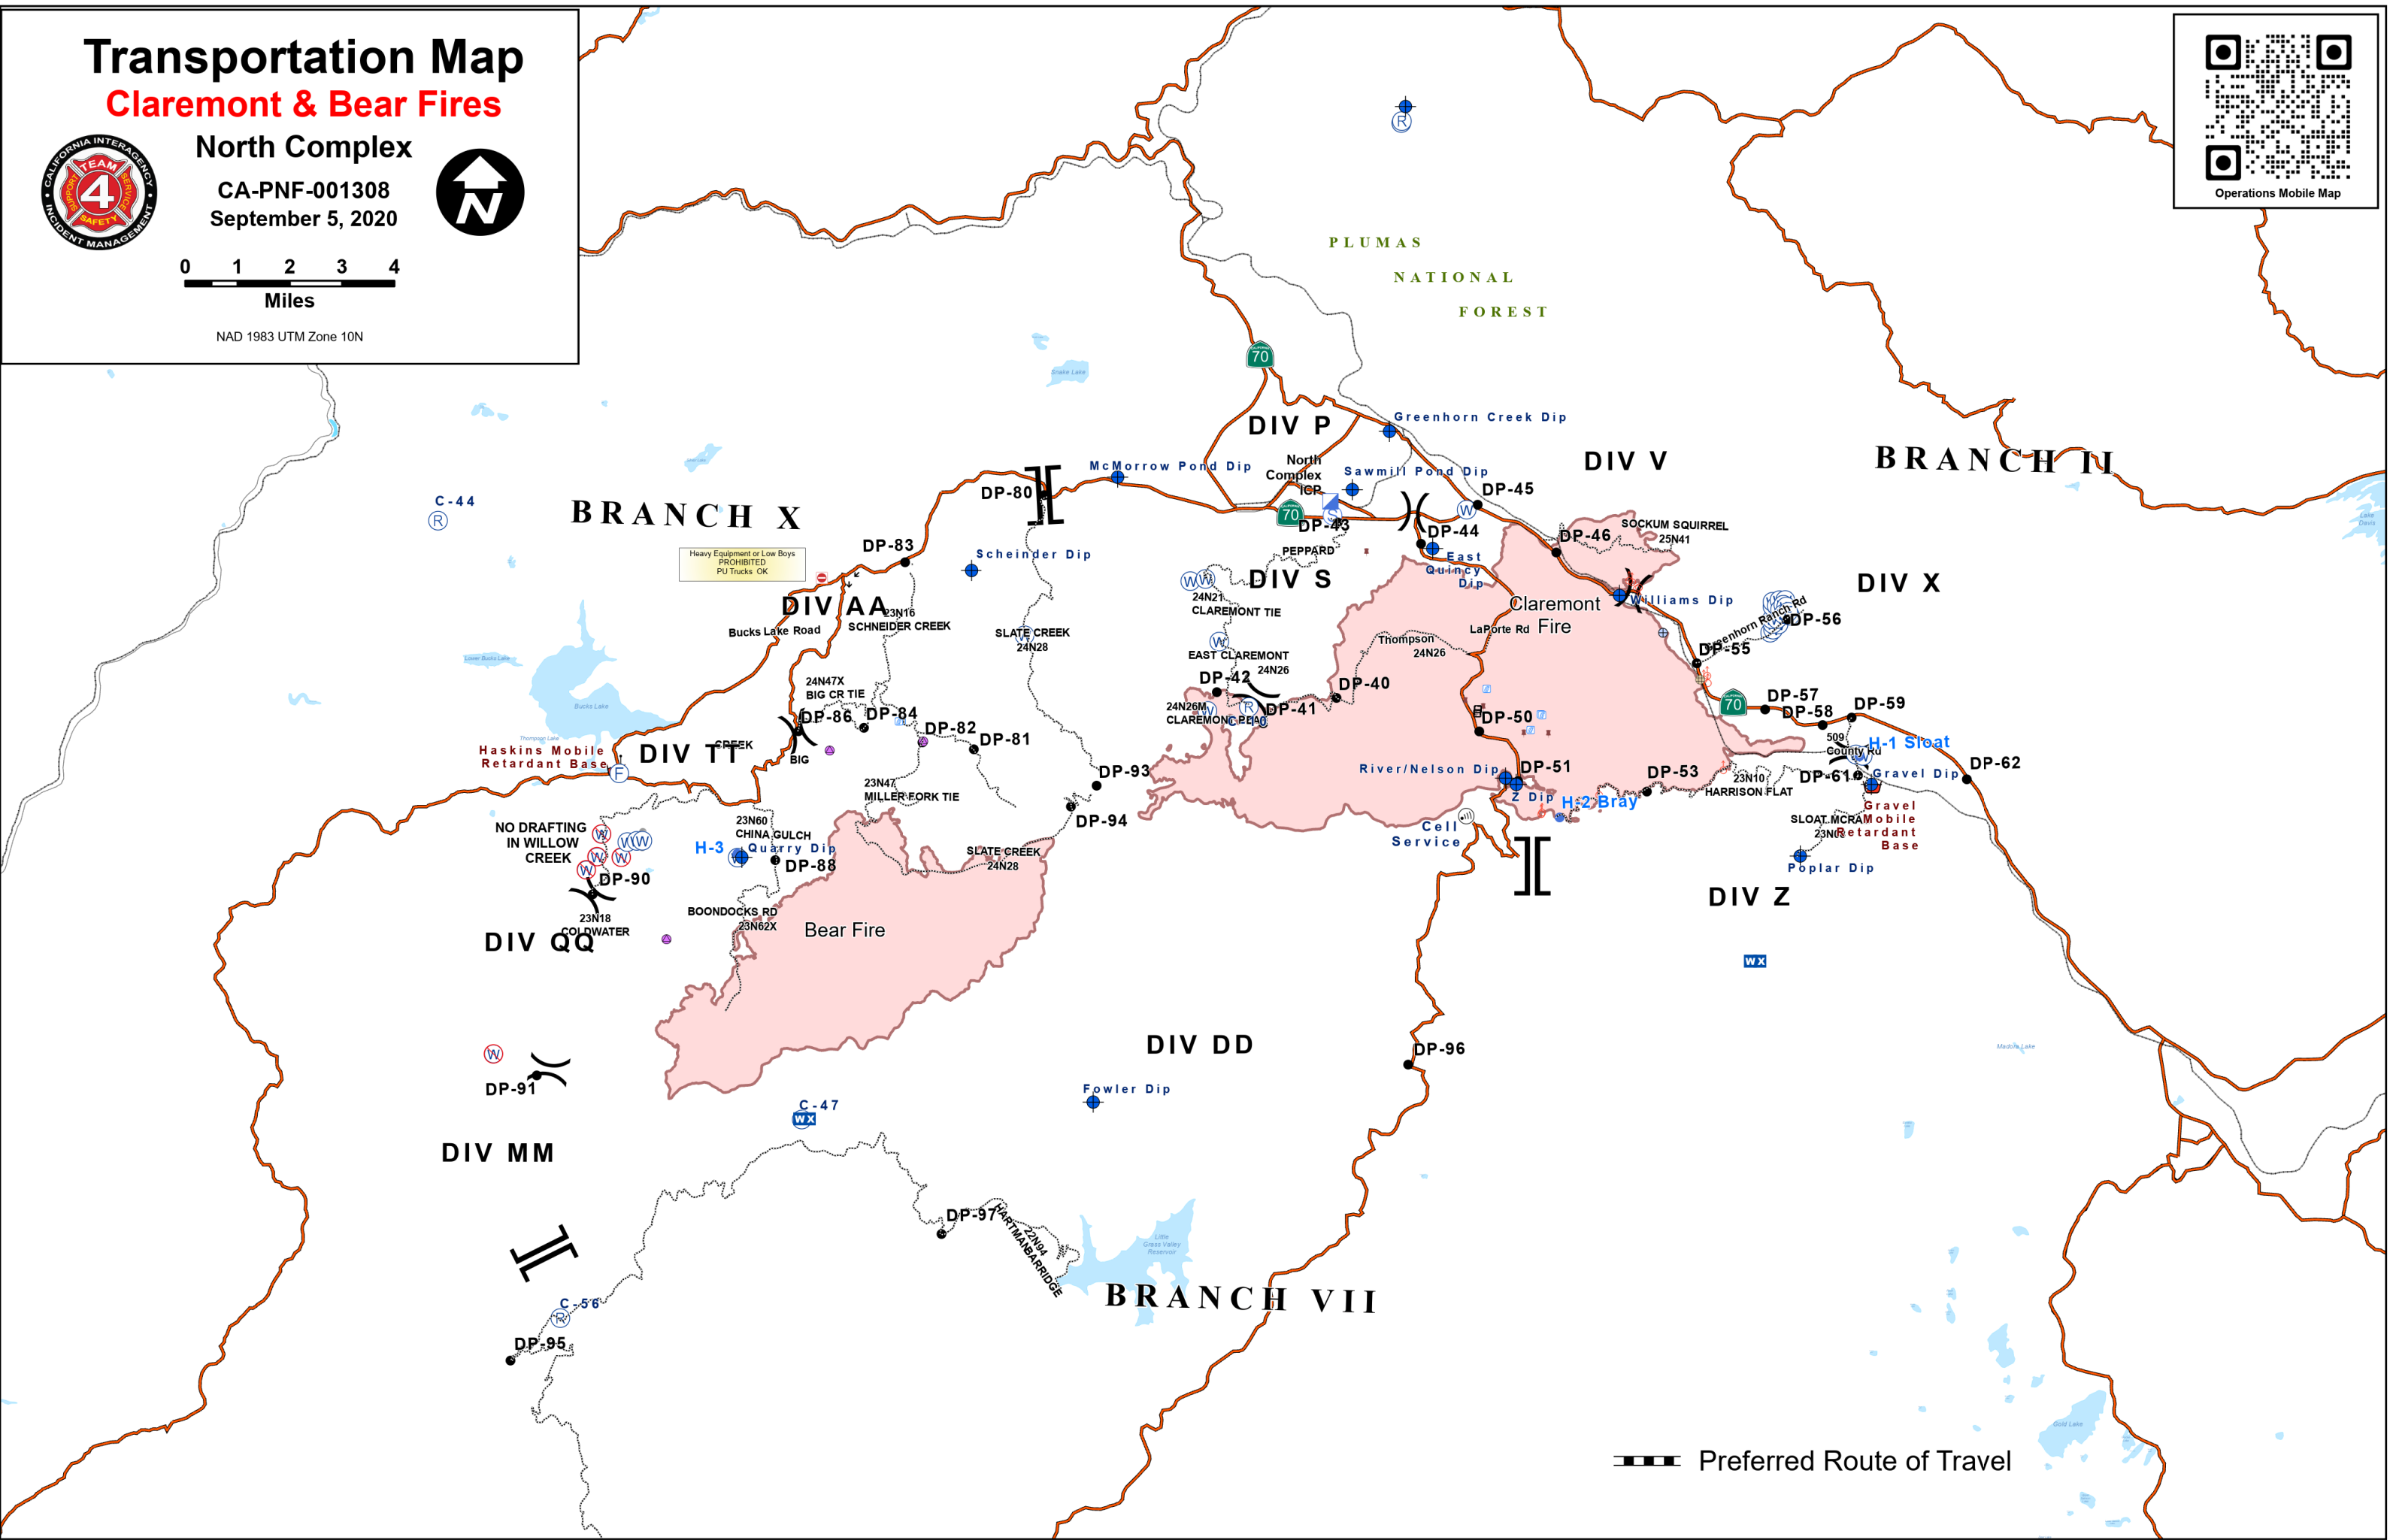

Transportation Map

Claremont & Bear Fires

North Complex

CA-PNF-001308

September 5, 2020

NAD 1983 UTM Zone 10N

Operations Mobile Map

Heavy Equipment or Low Boys
PROHIBITED
PU Trucks OK

NO DRAFTING
IN WILLOW
CREEK

Preferred Route of Travel