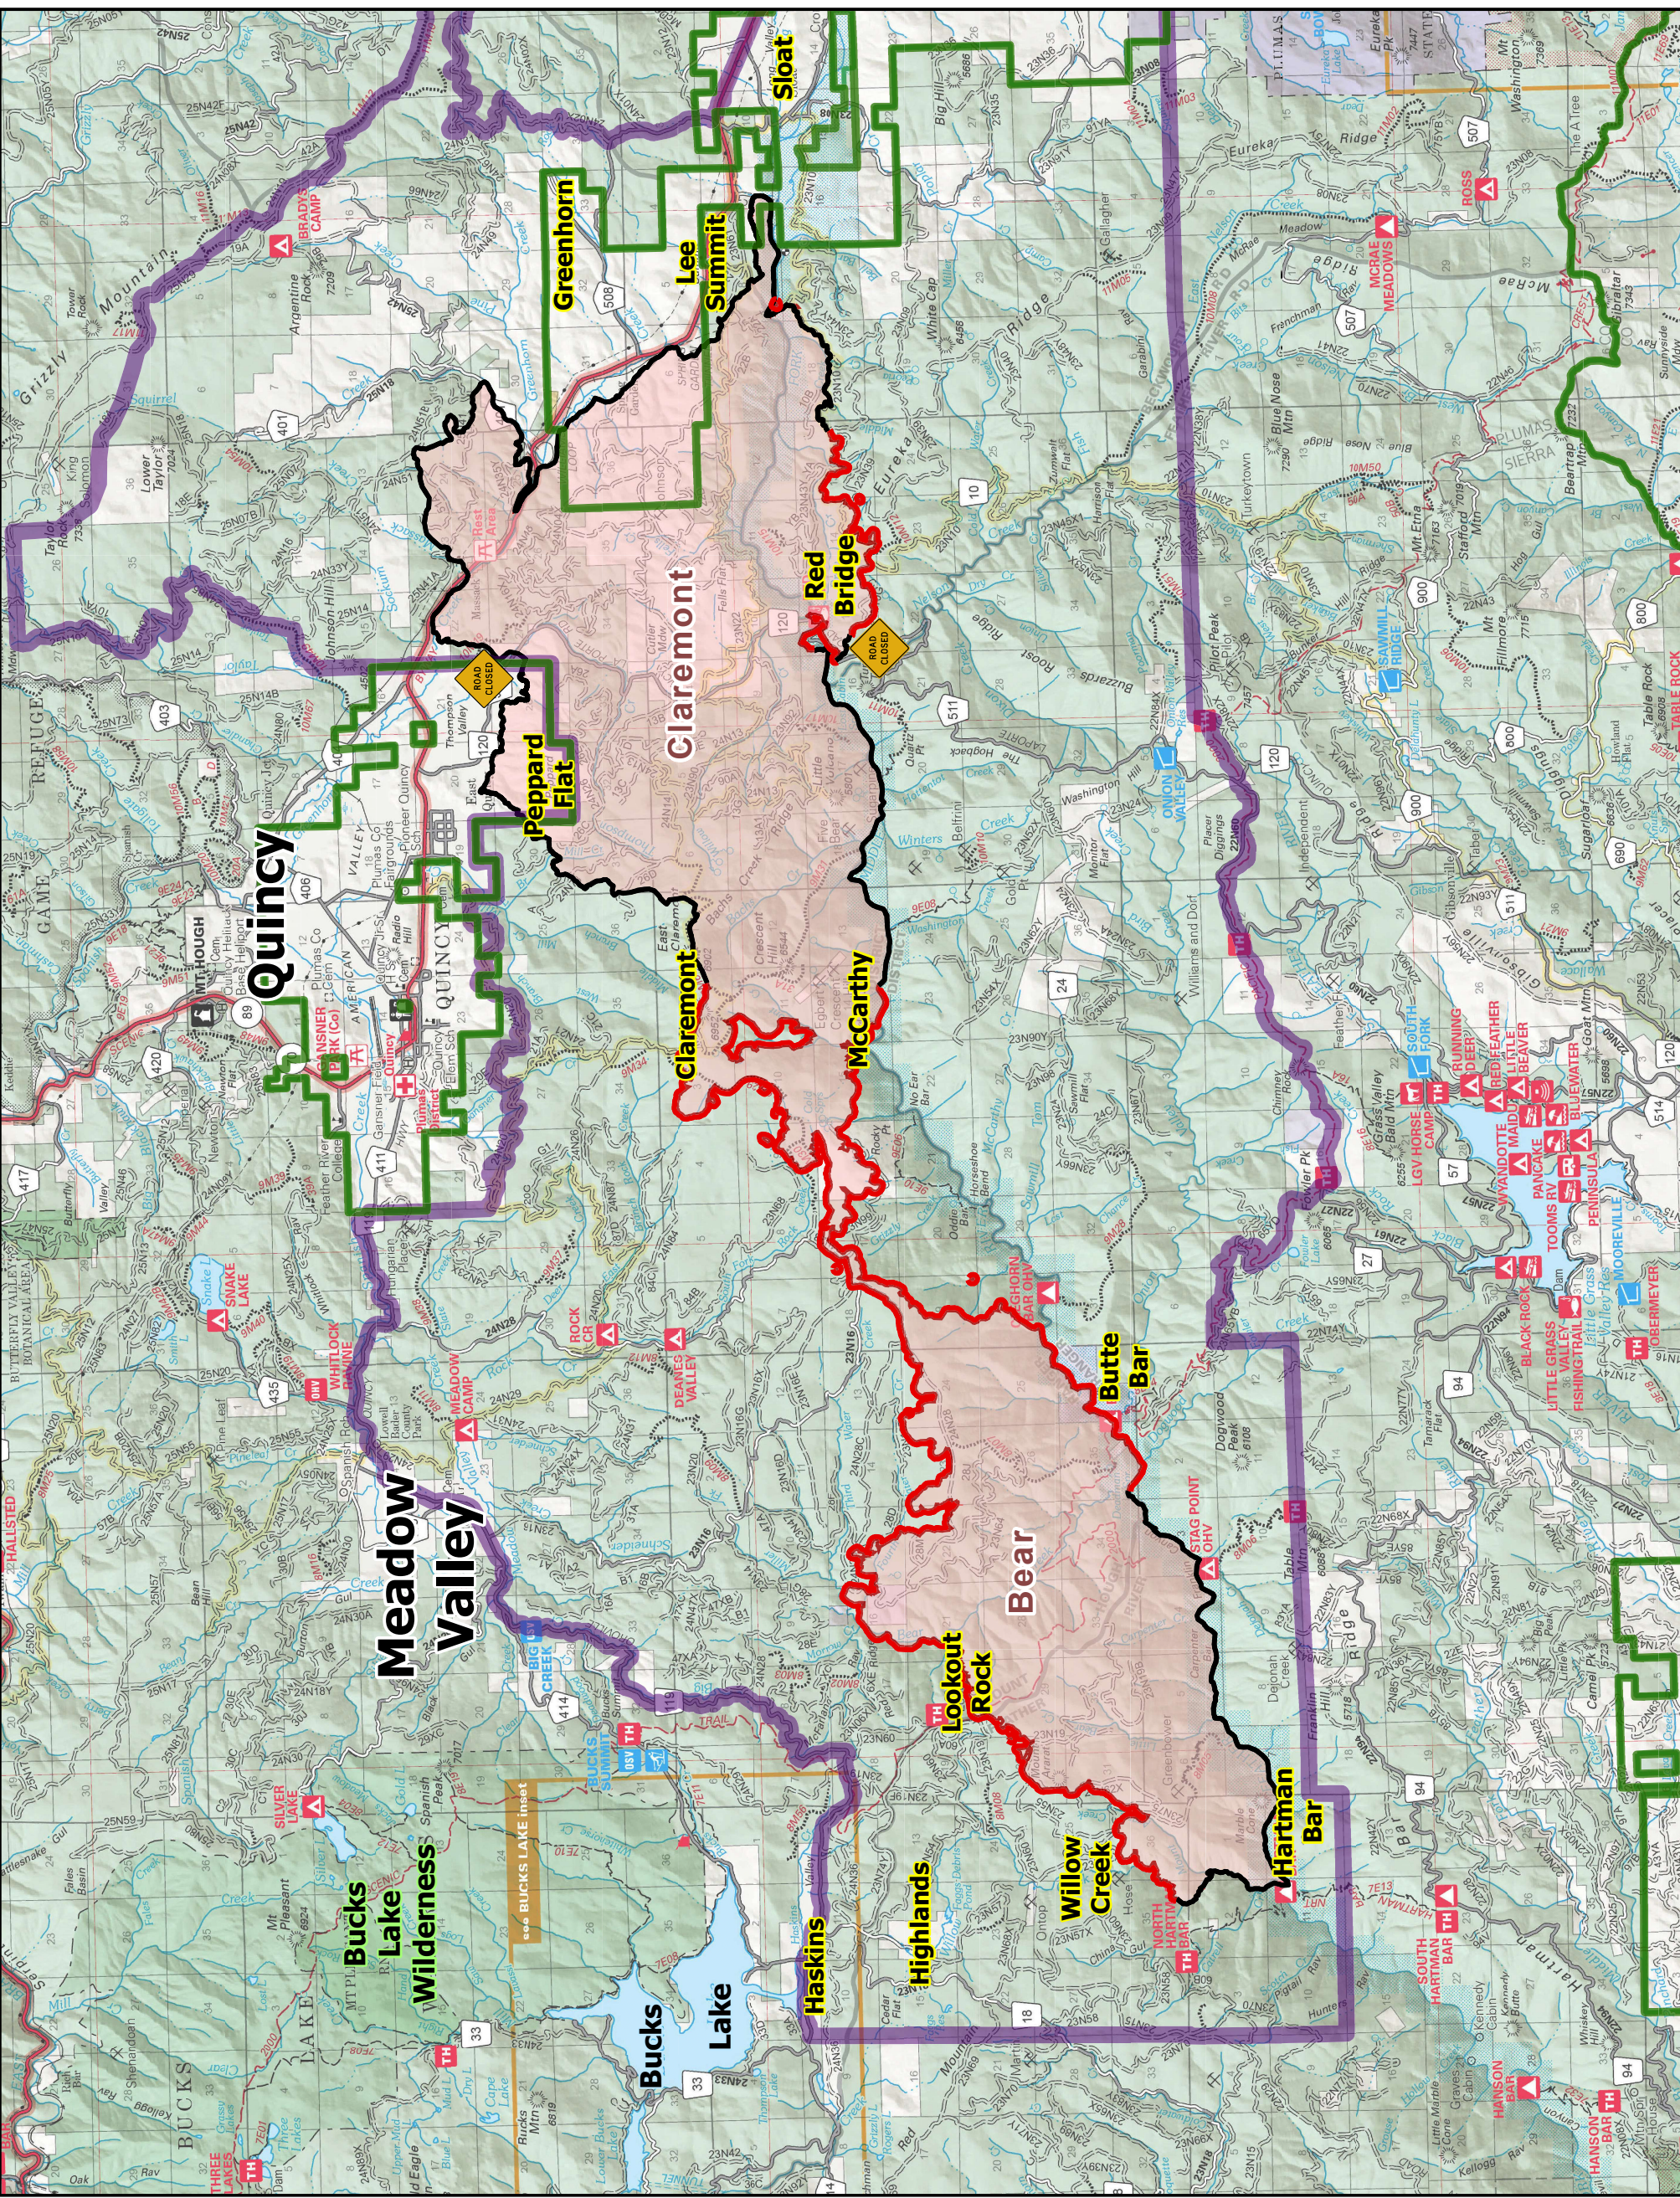

North Complex CA-PNF-001308

Claremont & Bear Fires

September 6, 2020 Public Information Map

- Uncontrolled Fire Edge
- Contained Fire Edge
- Wildfire Daily Fire Perimeter
- Plumas National Forest Boundary
- Forest Order Closure

All Plumas National Forest roads, trails and campgrounds within the forest order closure area are temporarily closed to the public.