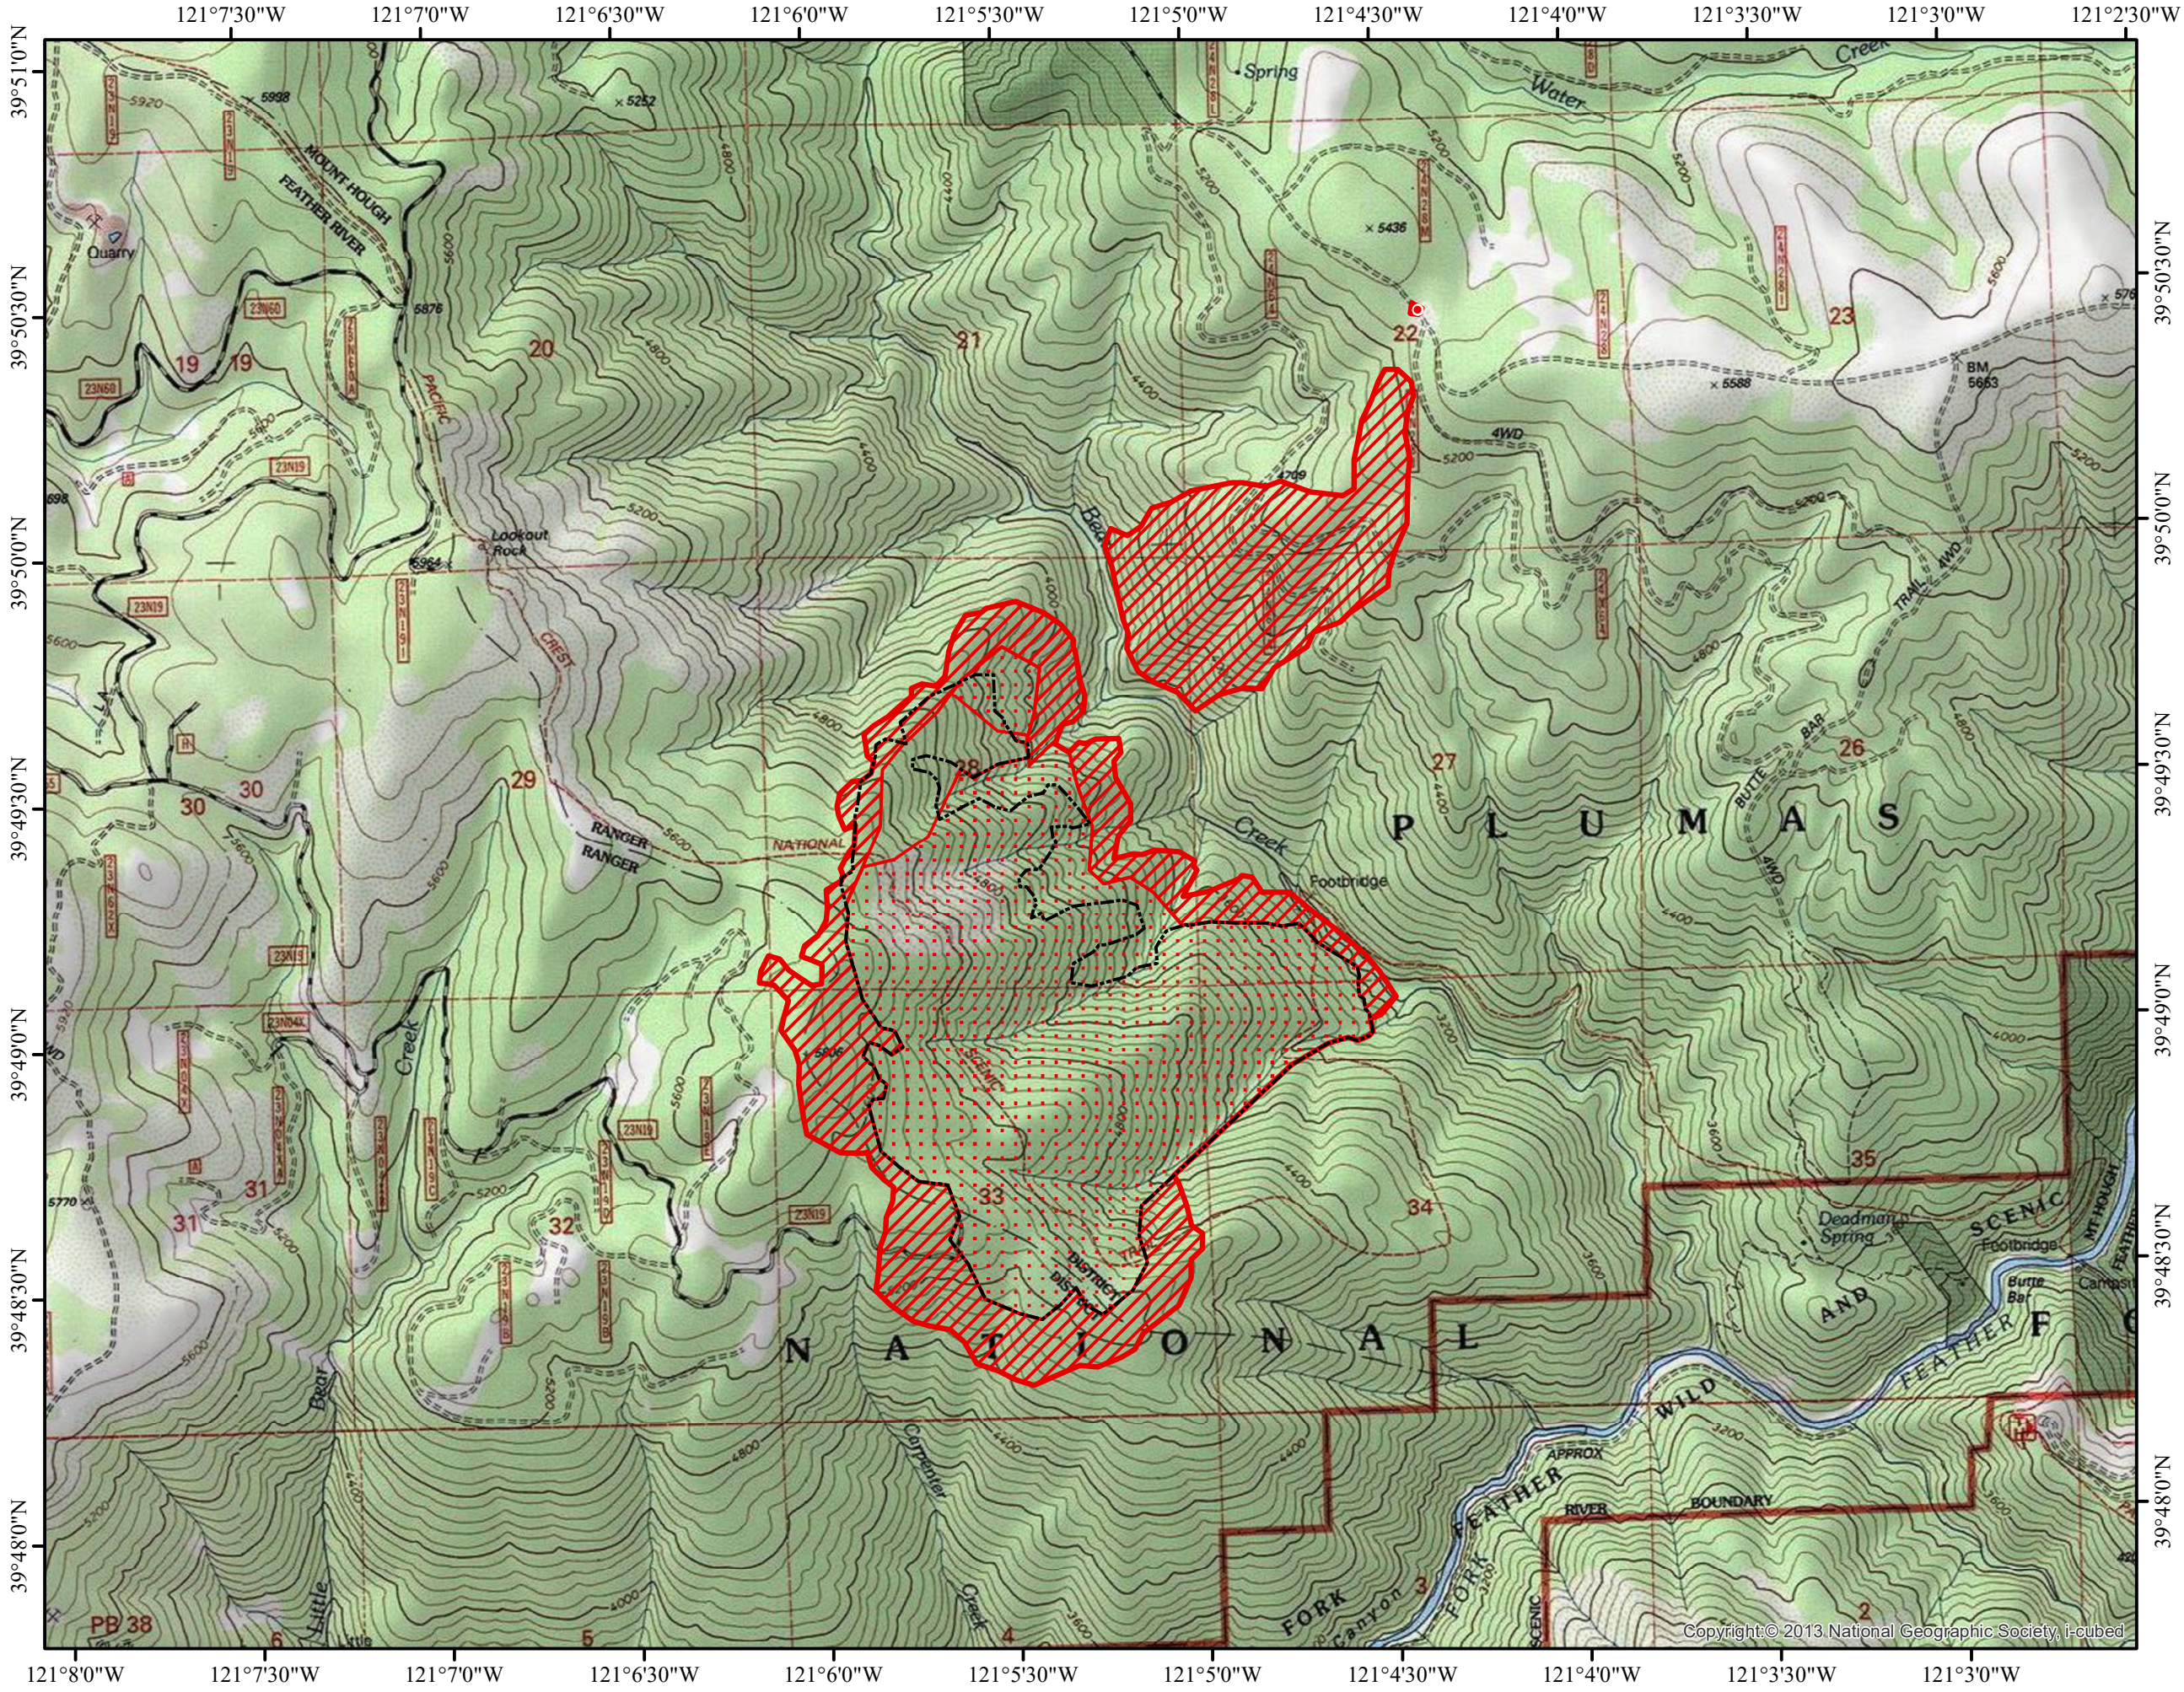

INFRARED MAP
 NORTH COMPLEX
 BEAR
 CA-PNF-001308
 Interpreted (IR) Acres:1082
 August 22, 2020 @ 0825 PDT

- Isolated Heat
- Previous Heat Perimeter
- Heat Perimeter
- Intense Heat
- Scattered Heat

Copyright © 2013 National Geographic Society, i-cubed

IRIN: Cheron Ferland
 Taos, NM
 Nad 83 UTM Zone 10