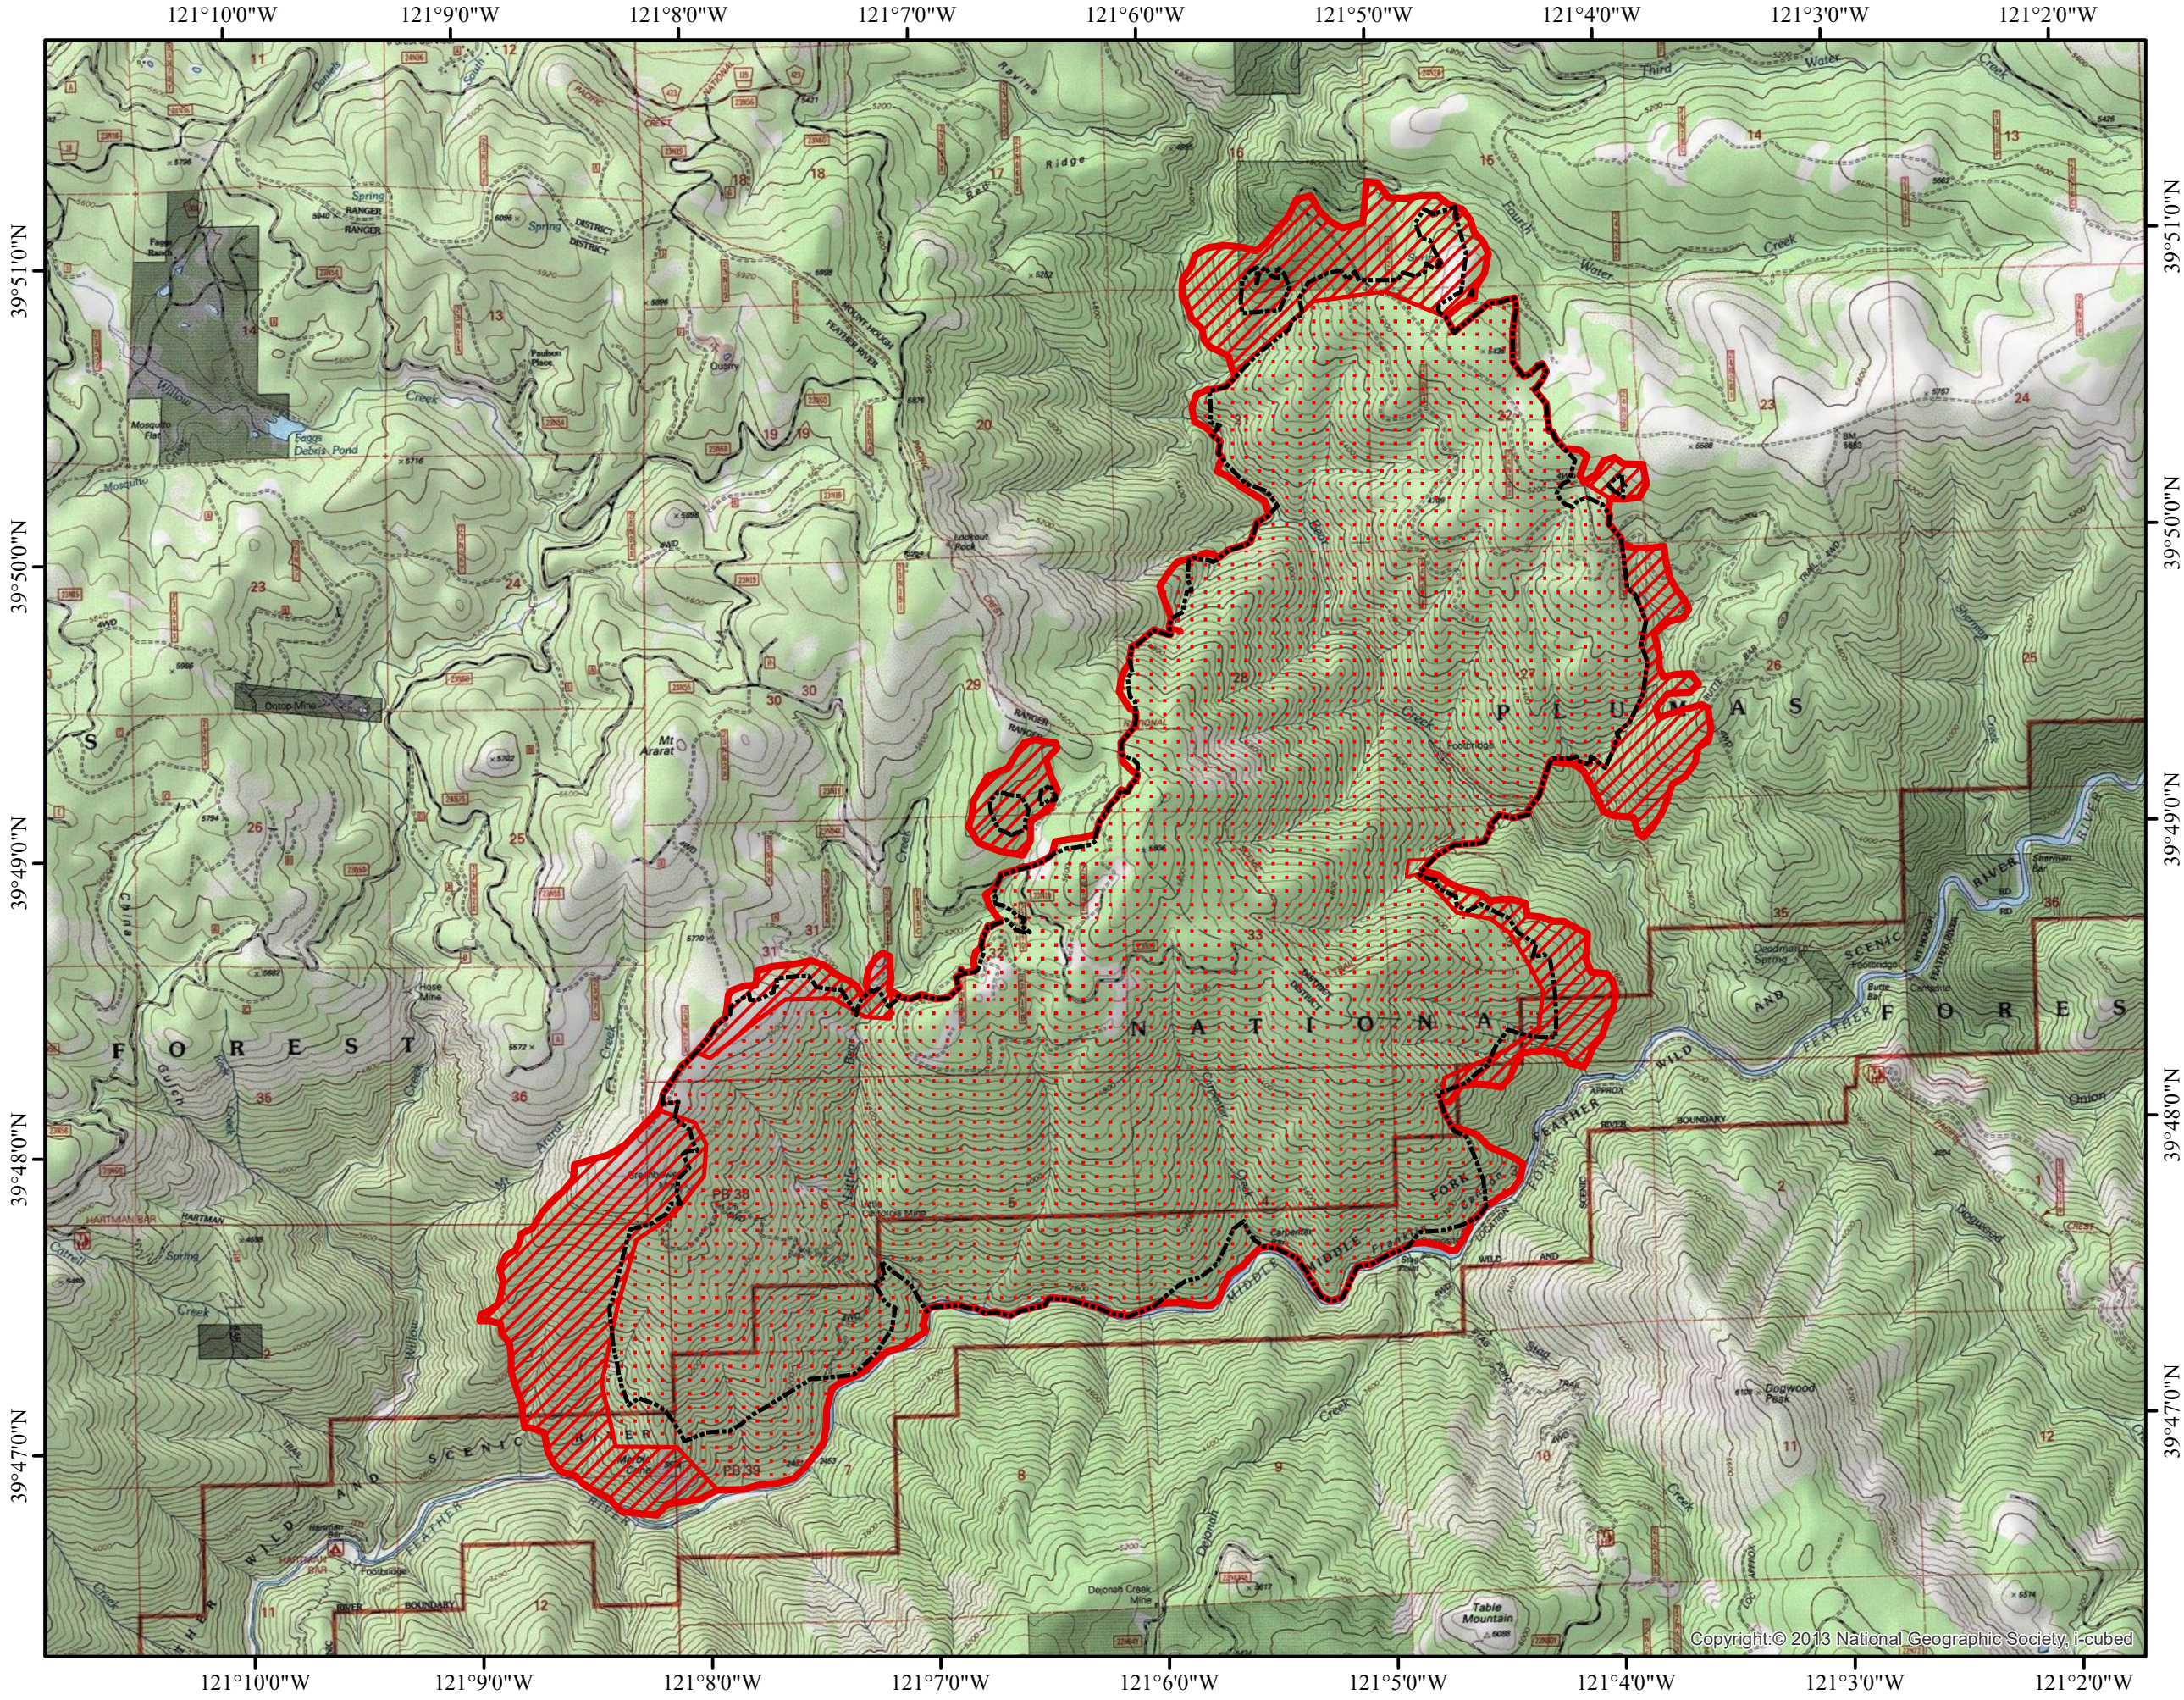

INFRARED MAP
 NORTH COMPLEX
 BEAR
 CA-PNF-001308
 Interpreted (IR) Acres: 6,578
 August 27, 2020 @ 2015 PDT

- Isolated Heat
- GIS Perimeter
- Heat Perimeter
- Intense Heat
- Scattered Heat

Copyright © 2013 National Geographic Society, i-cubed

IRIN: Cheron Ferland
 Taos, NM
 Nad 83 UTM Zone 10