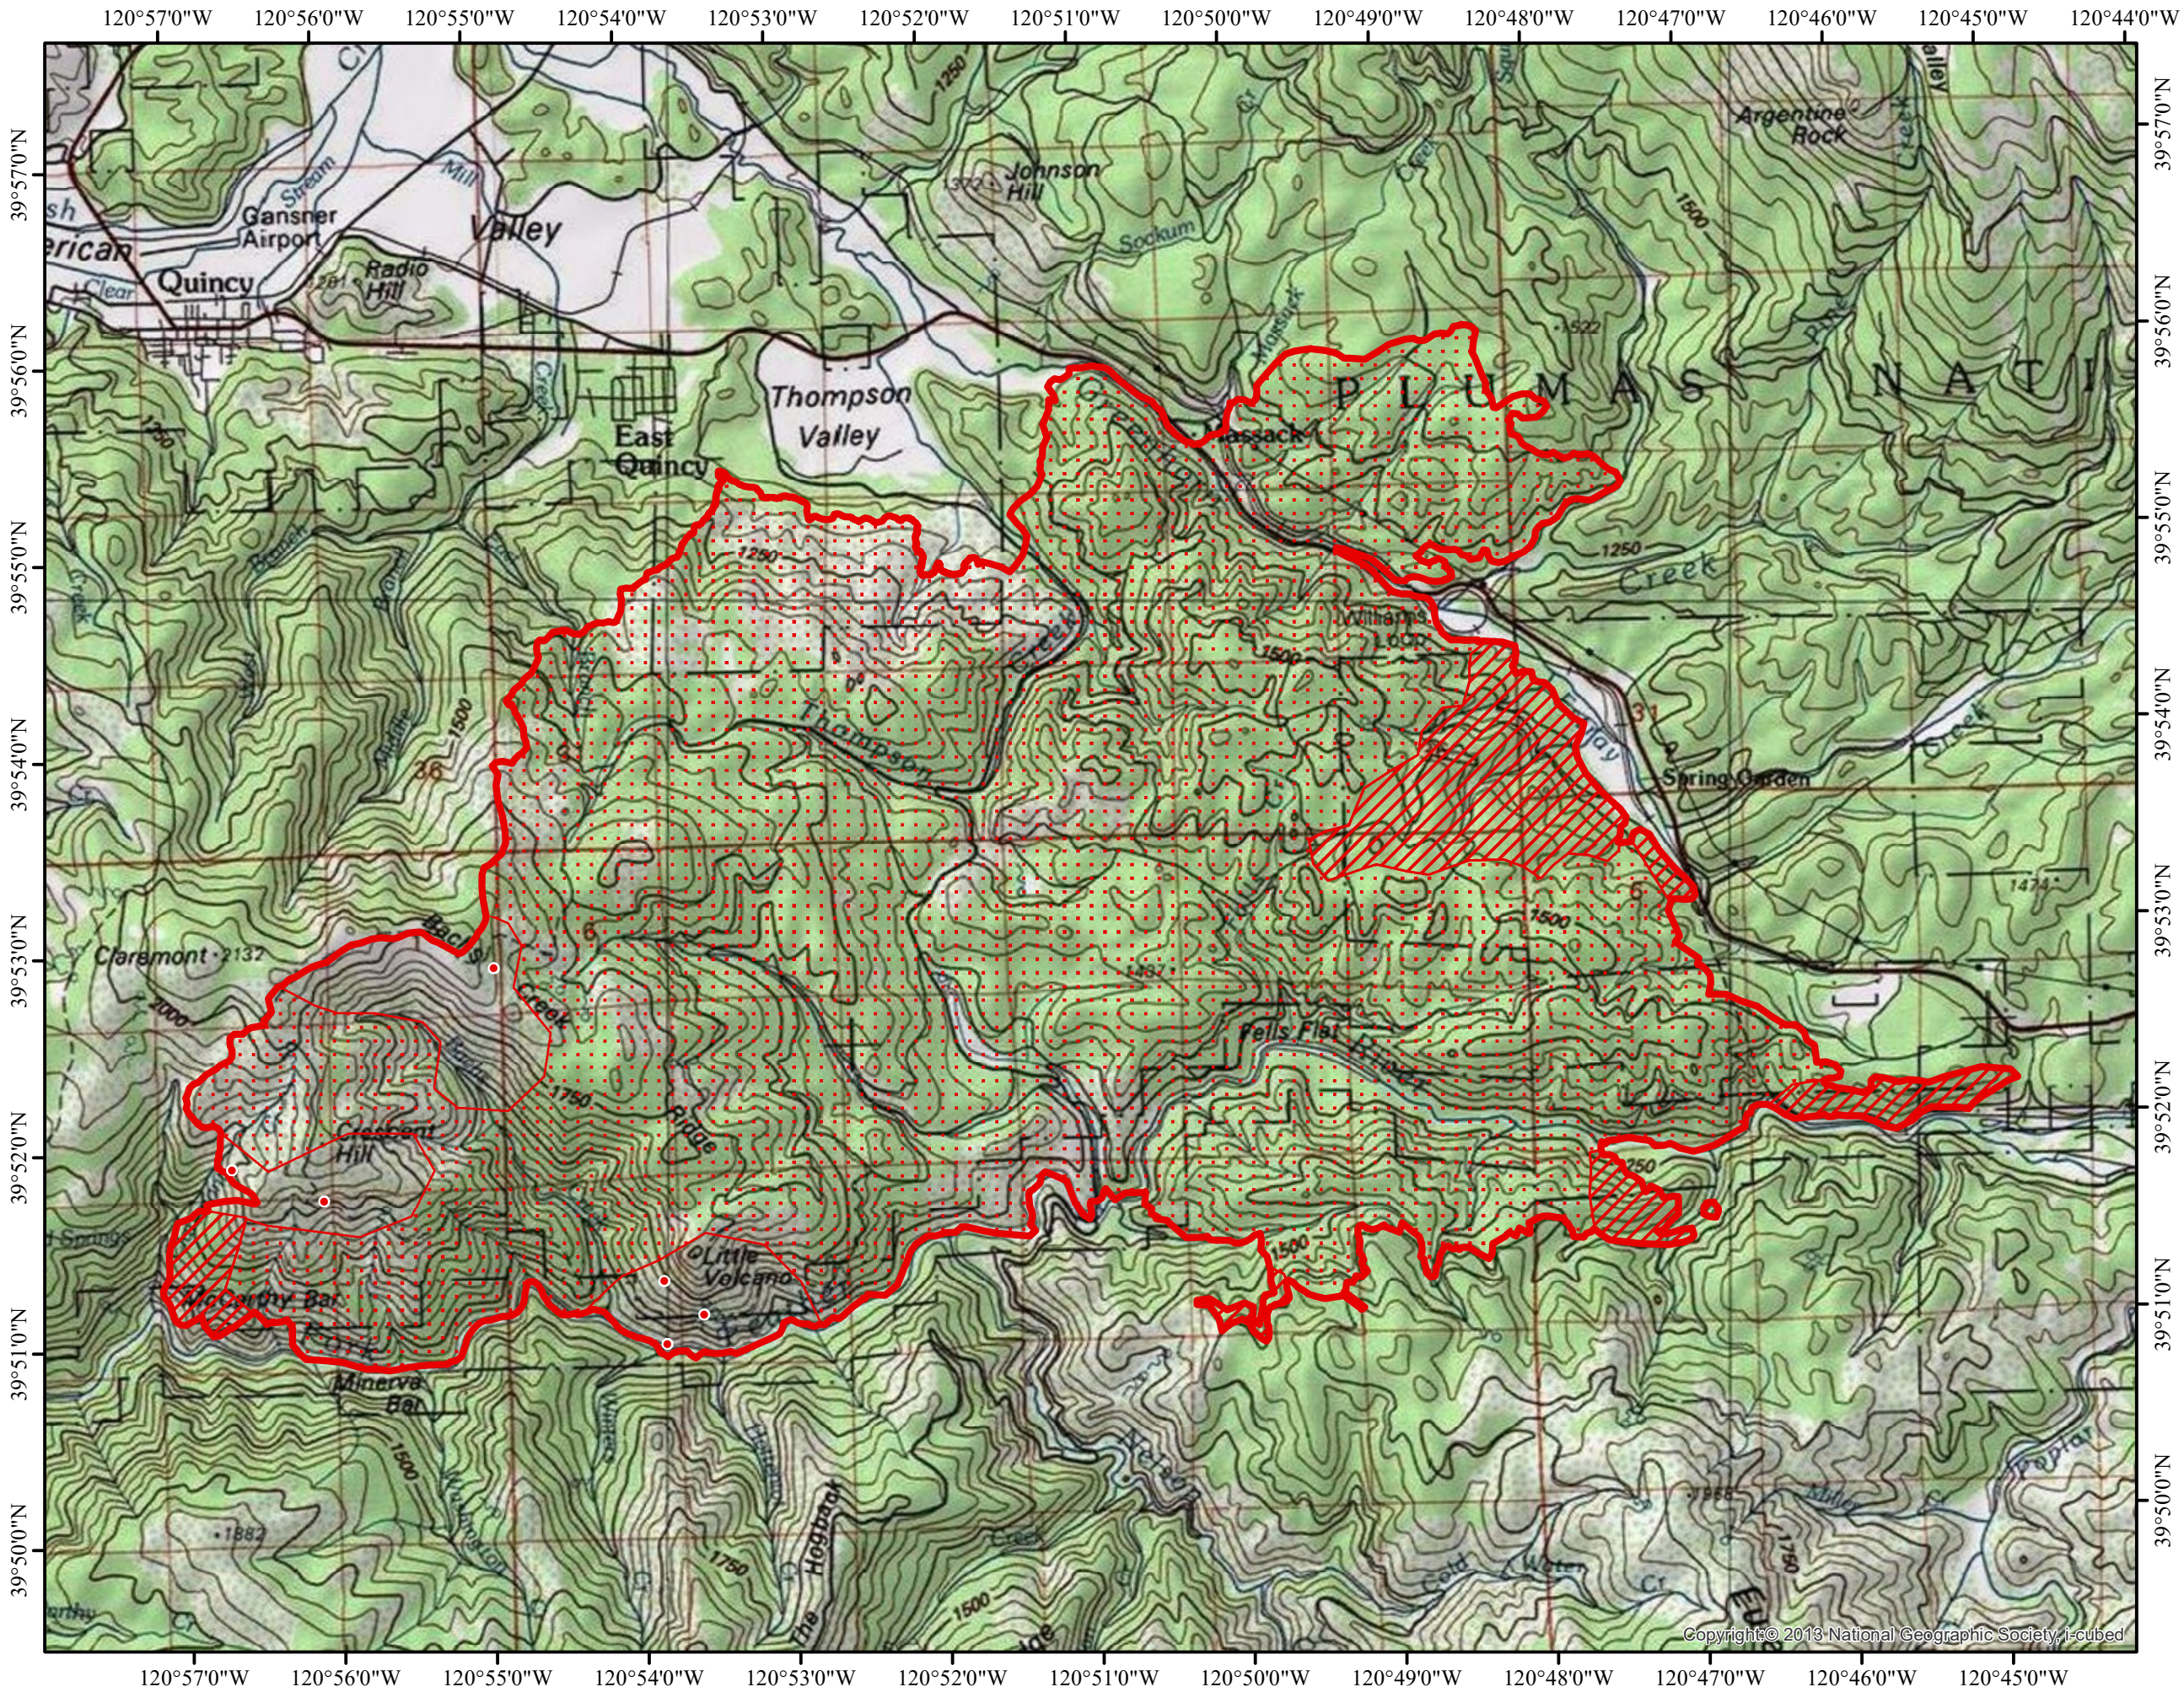

INFRARED MAP
NORTH COMPLEX
CLAREMONT
CA-PNF-001308
 Interpreted (IR) Acres: 22,382
 August 30, 2020 @ 0149 PDT

• Isolated Heat
 Heat Perimeter
 Intense Heat
 Scattered Heat

Copyright © 2013 National Geographic Society, i-cubed

IRIN: Cheron Ferland
 Taos, NM
 Nad 83 UTM Zone 10