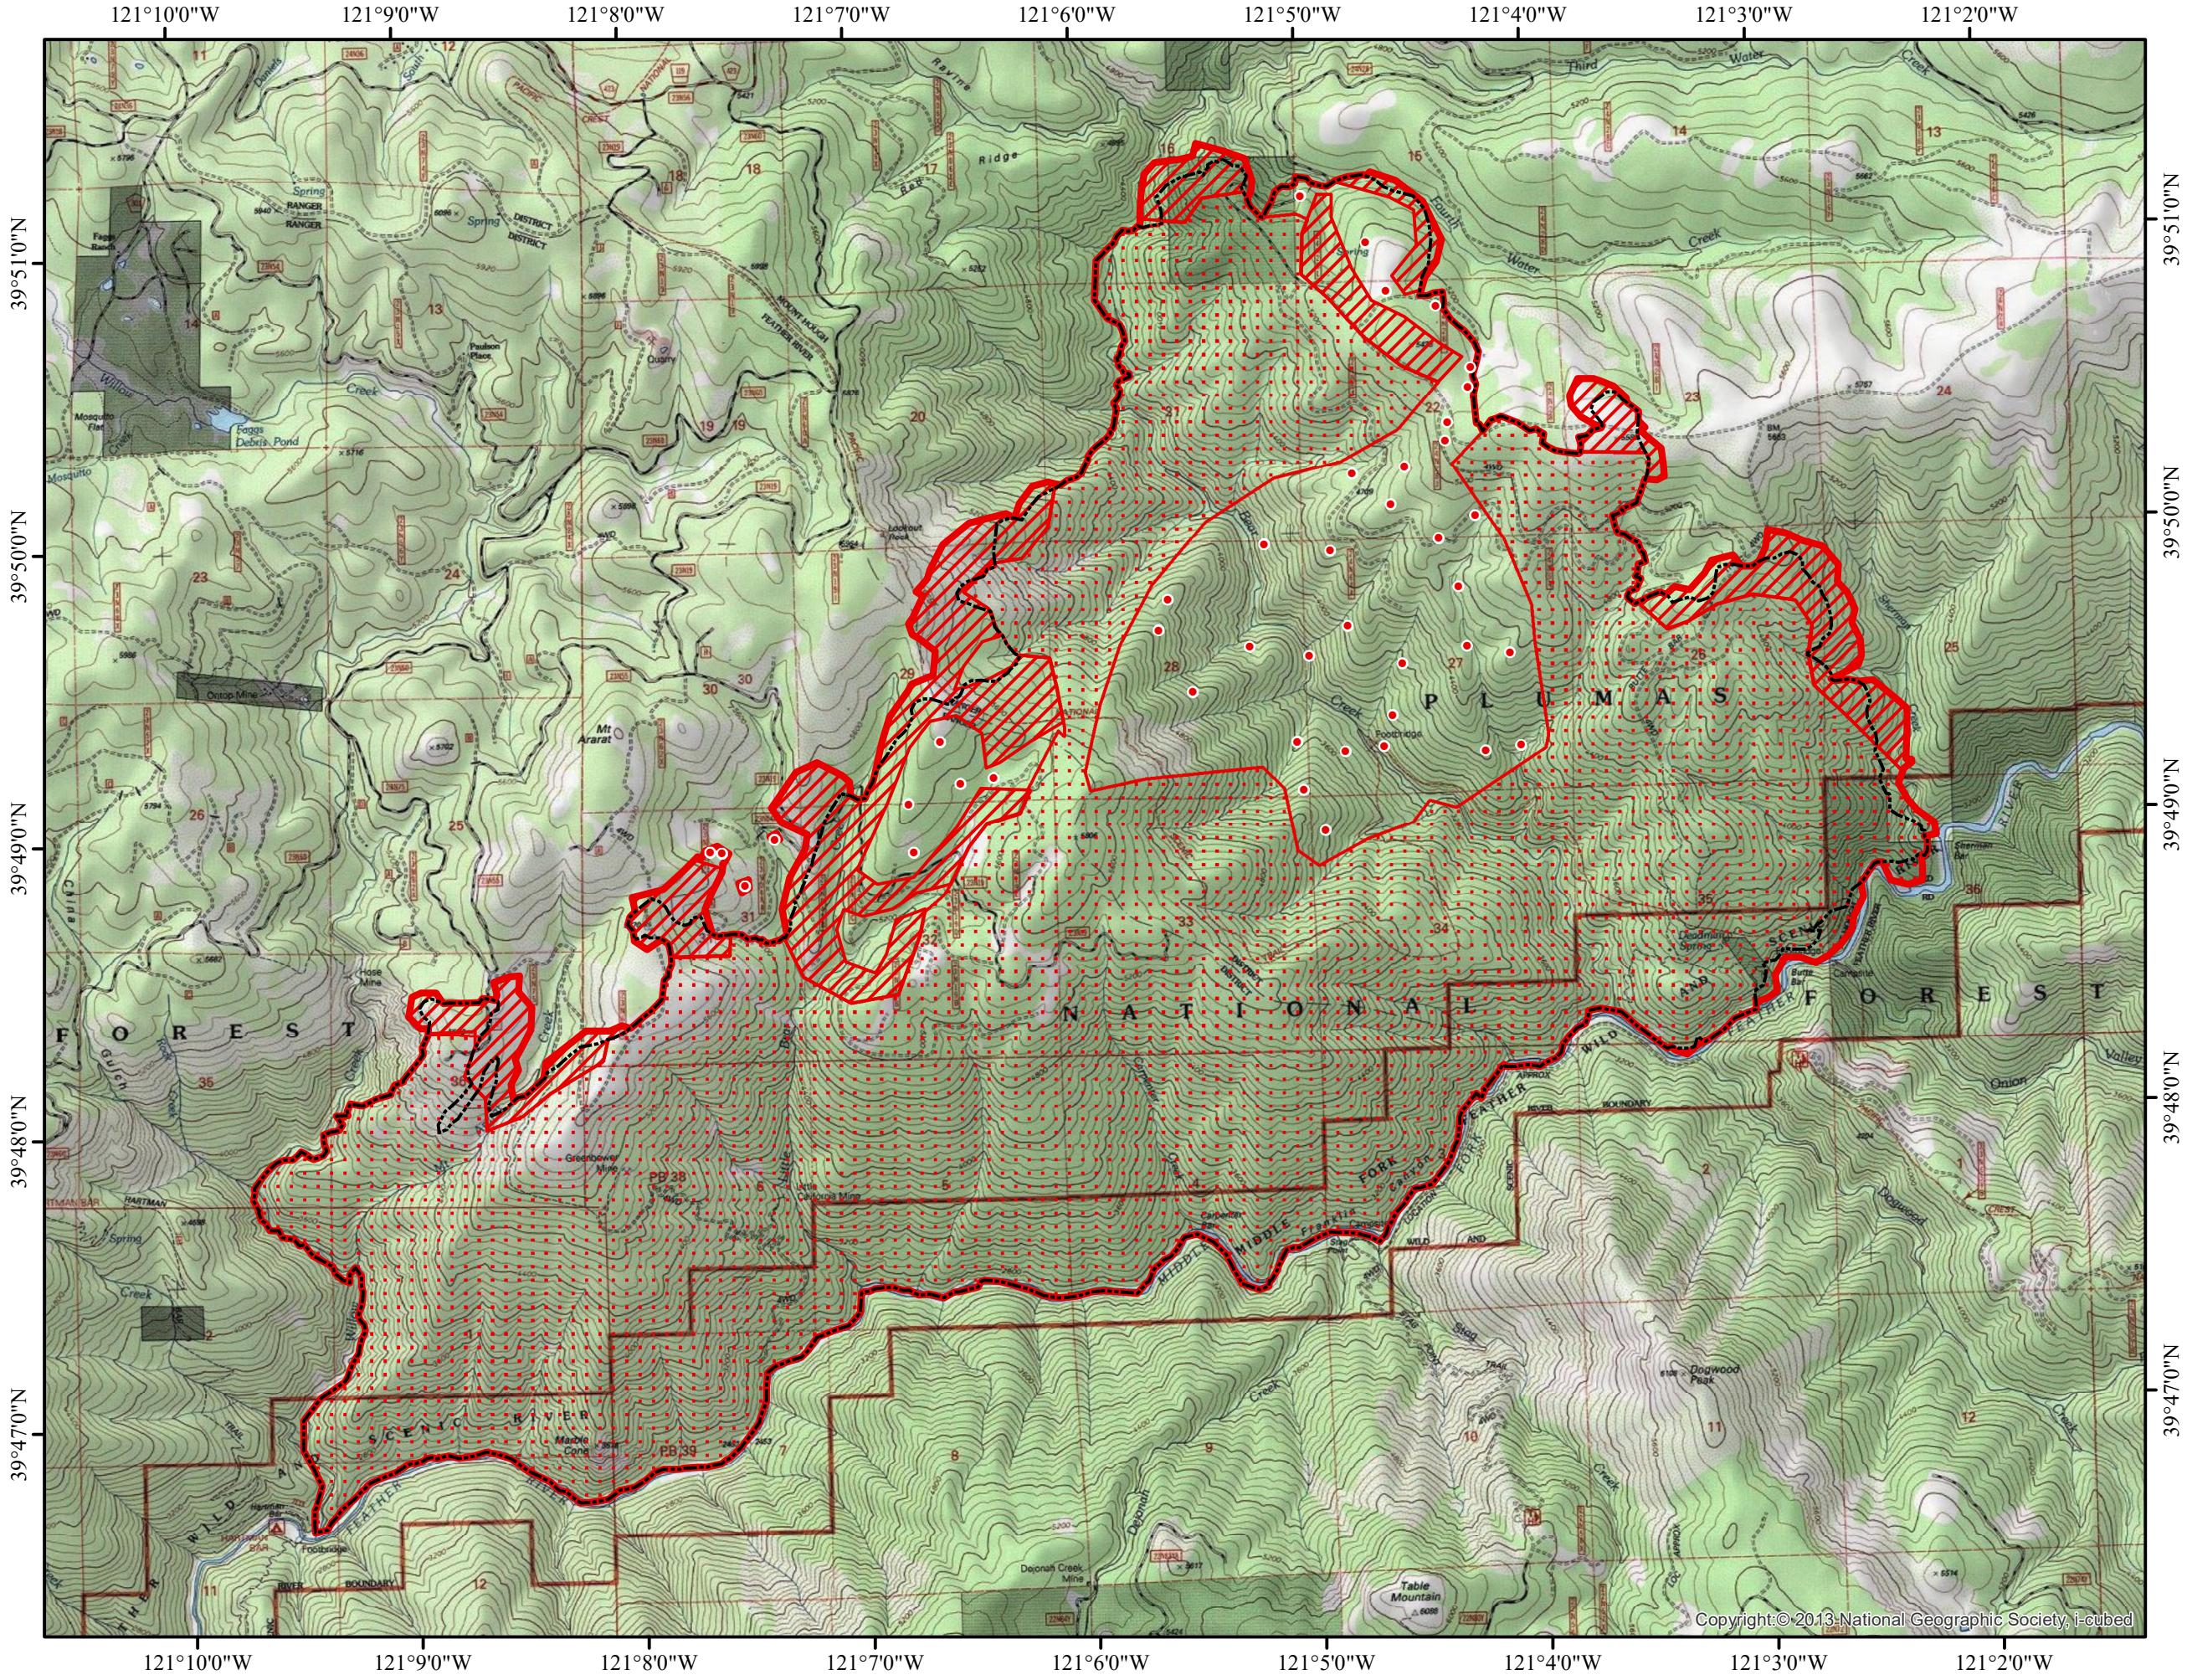

**INFRARED MAP**  
**BEAR**  
 CA-PNF-001308  
 Interpreted (IR) Acres: 10.170  
 September 1, 2020 @ 0303 PDT

- Isolated Heat
- GIS Perimeter
- Heat Perimeter
- Intense Heat
- Scattered Heat

Copyright © 2013 National Geographic Society, i-cubed

IRIN: Cheron Ferland  
 Taos, NM  
 Nad 83 UTM Zone 10