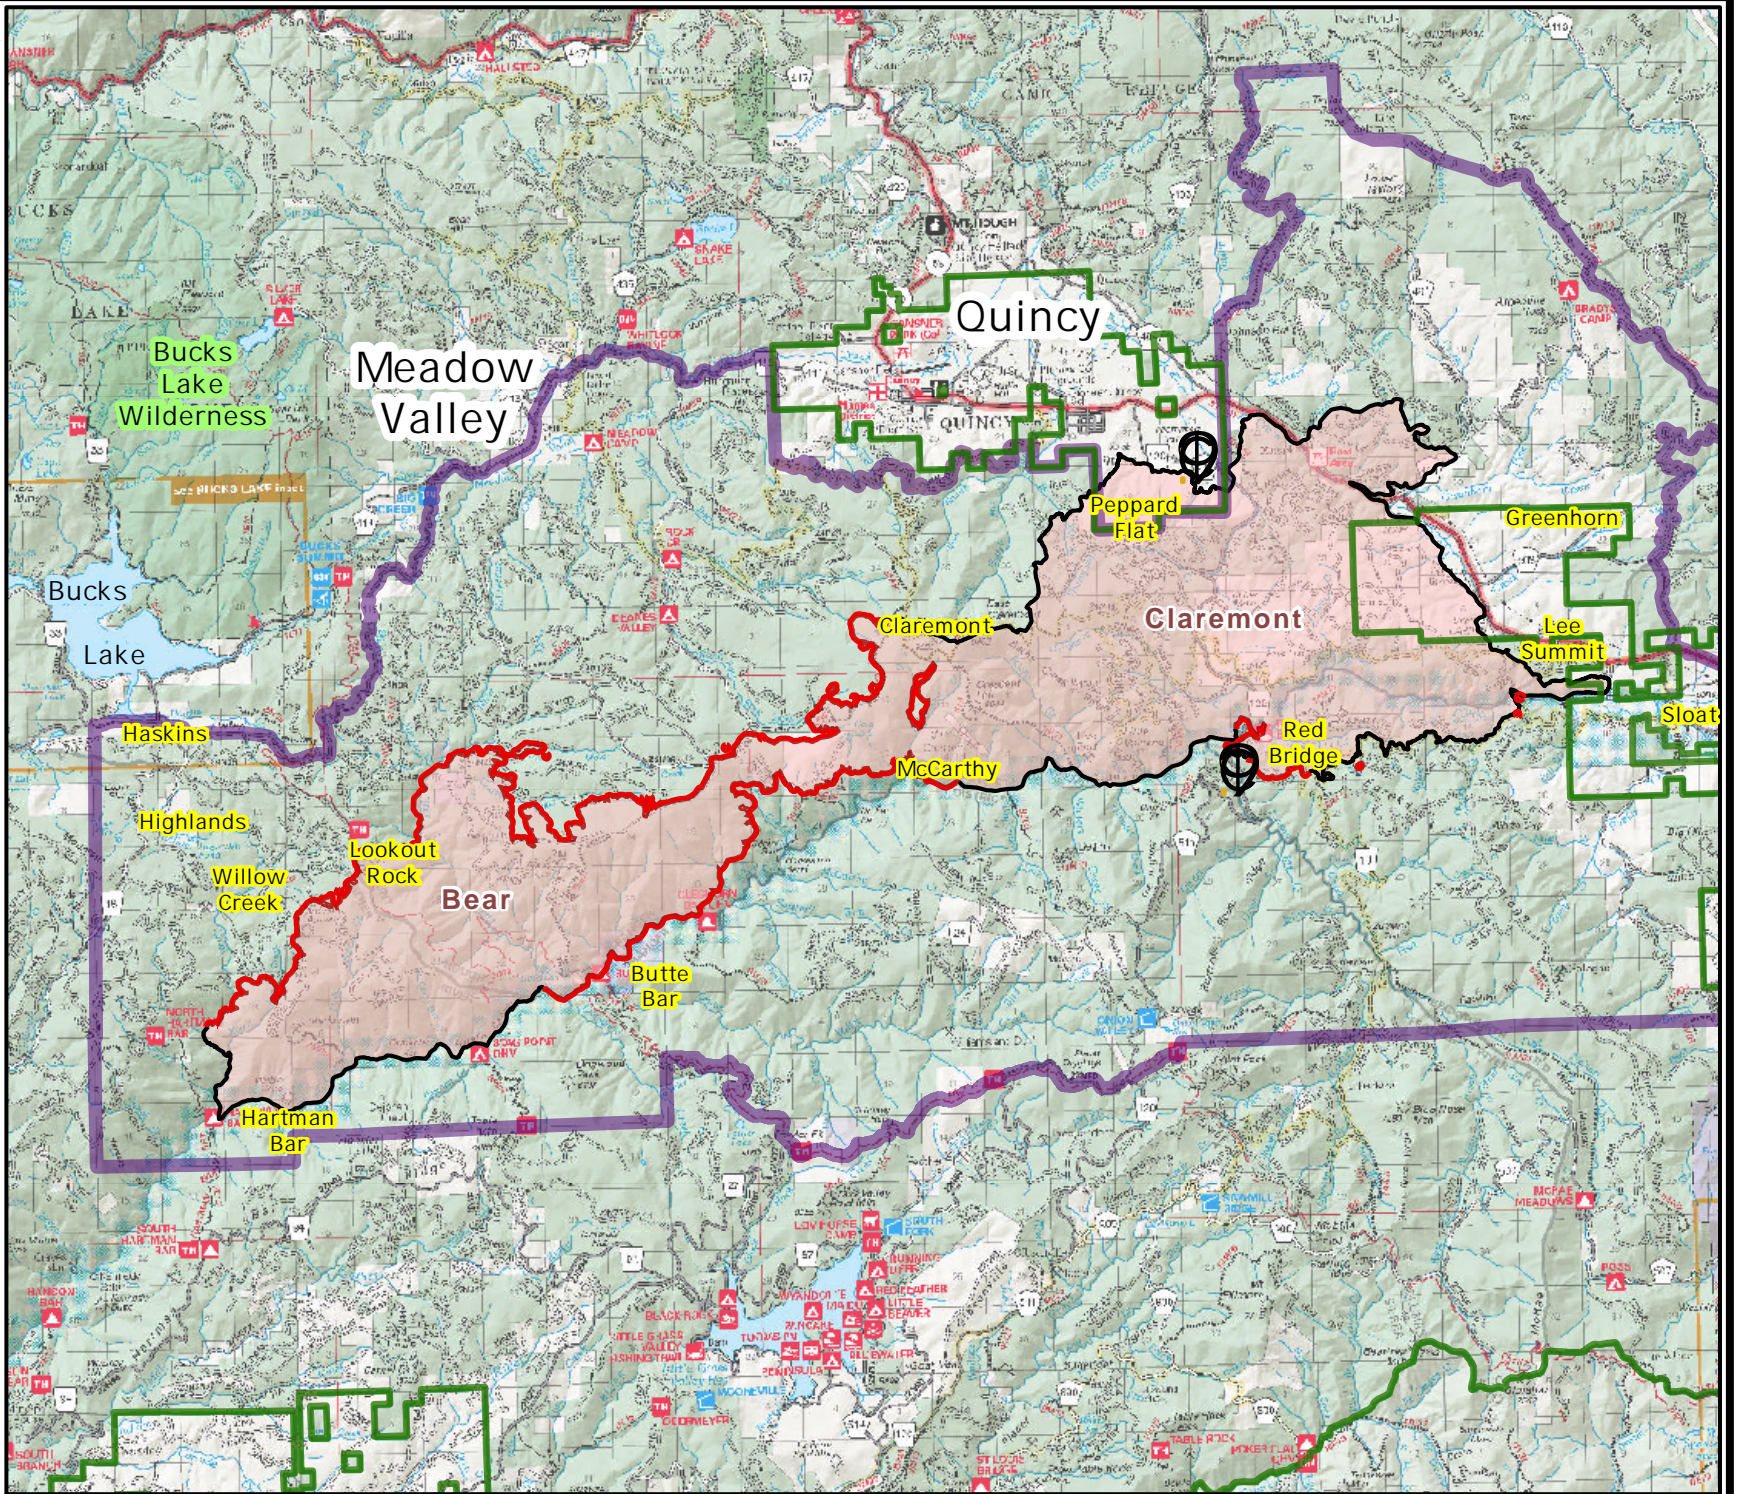

North Complex CA-PNF-001308

Claremont & Bear Fires

September 7, 2020
Public Information
Map

-  Uncontrolled Fire Edge
-  Contained Fire Edge
-  Wildfire Daily Fire Perimeter
-  Plumas National Forest Boundary
-  Forest Order Closure

All Plumas National Forest roads, trails and campgrounds within the forest order closure area are temporarily closed to the public.

0 1/2 1 2 Miles