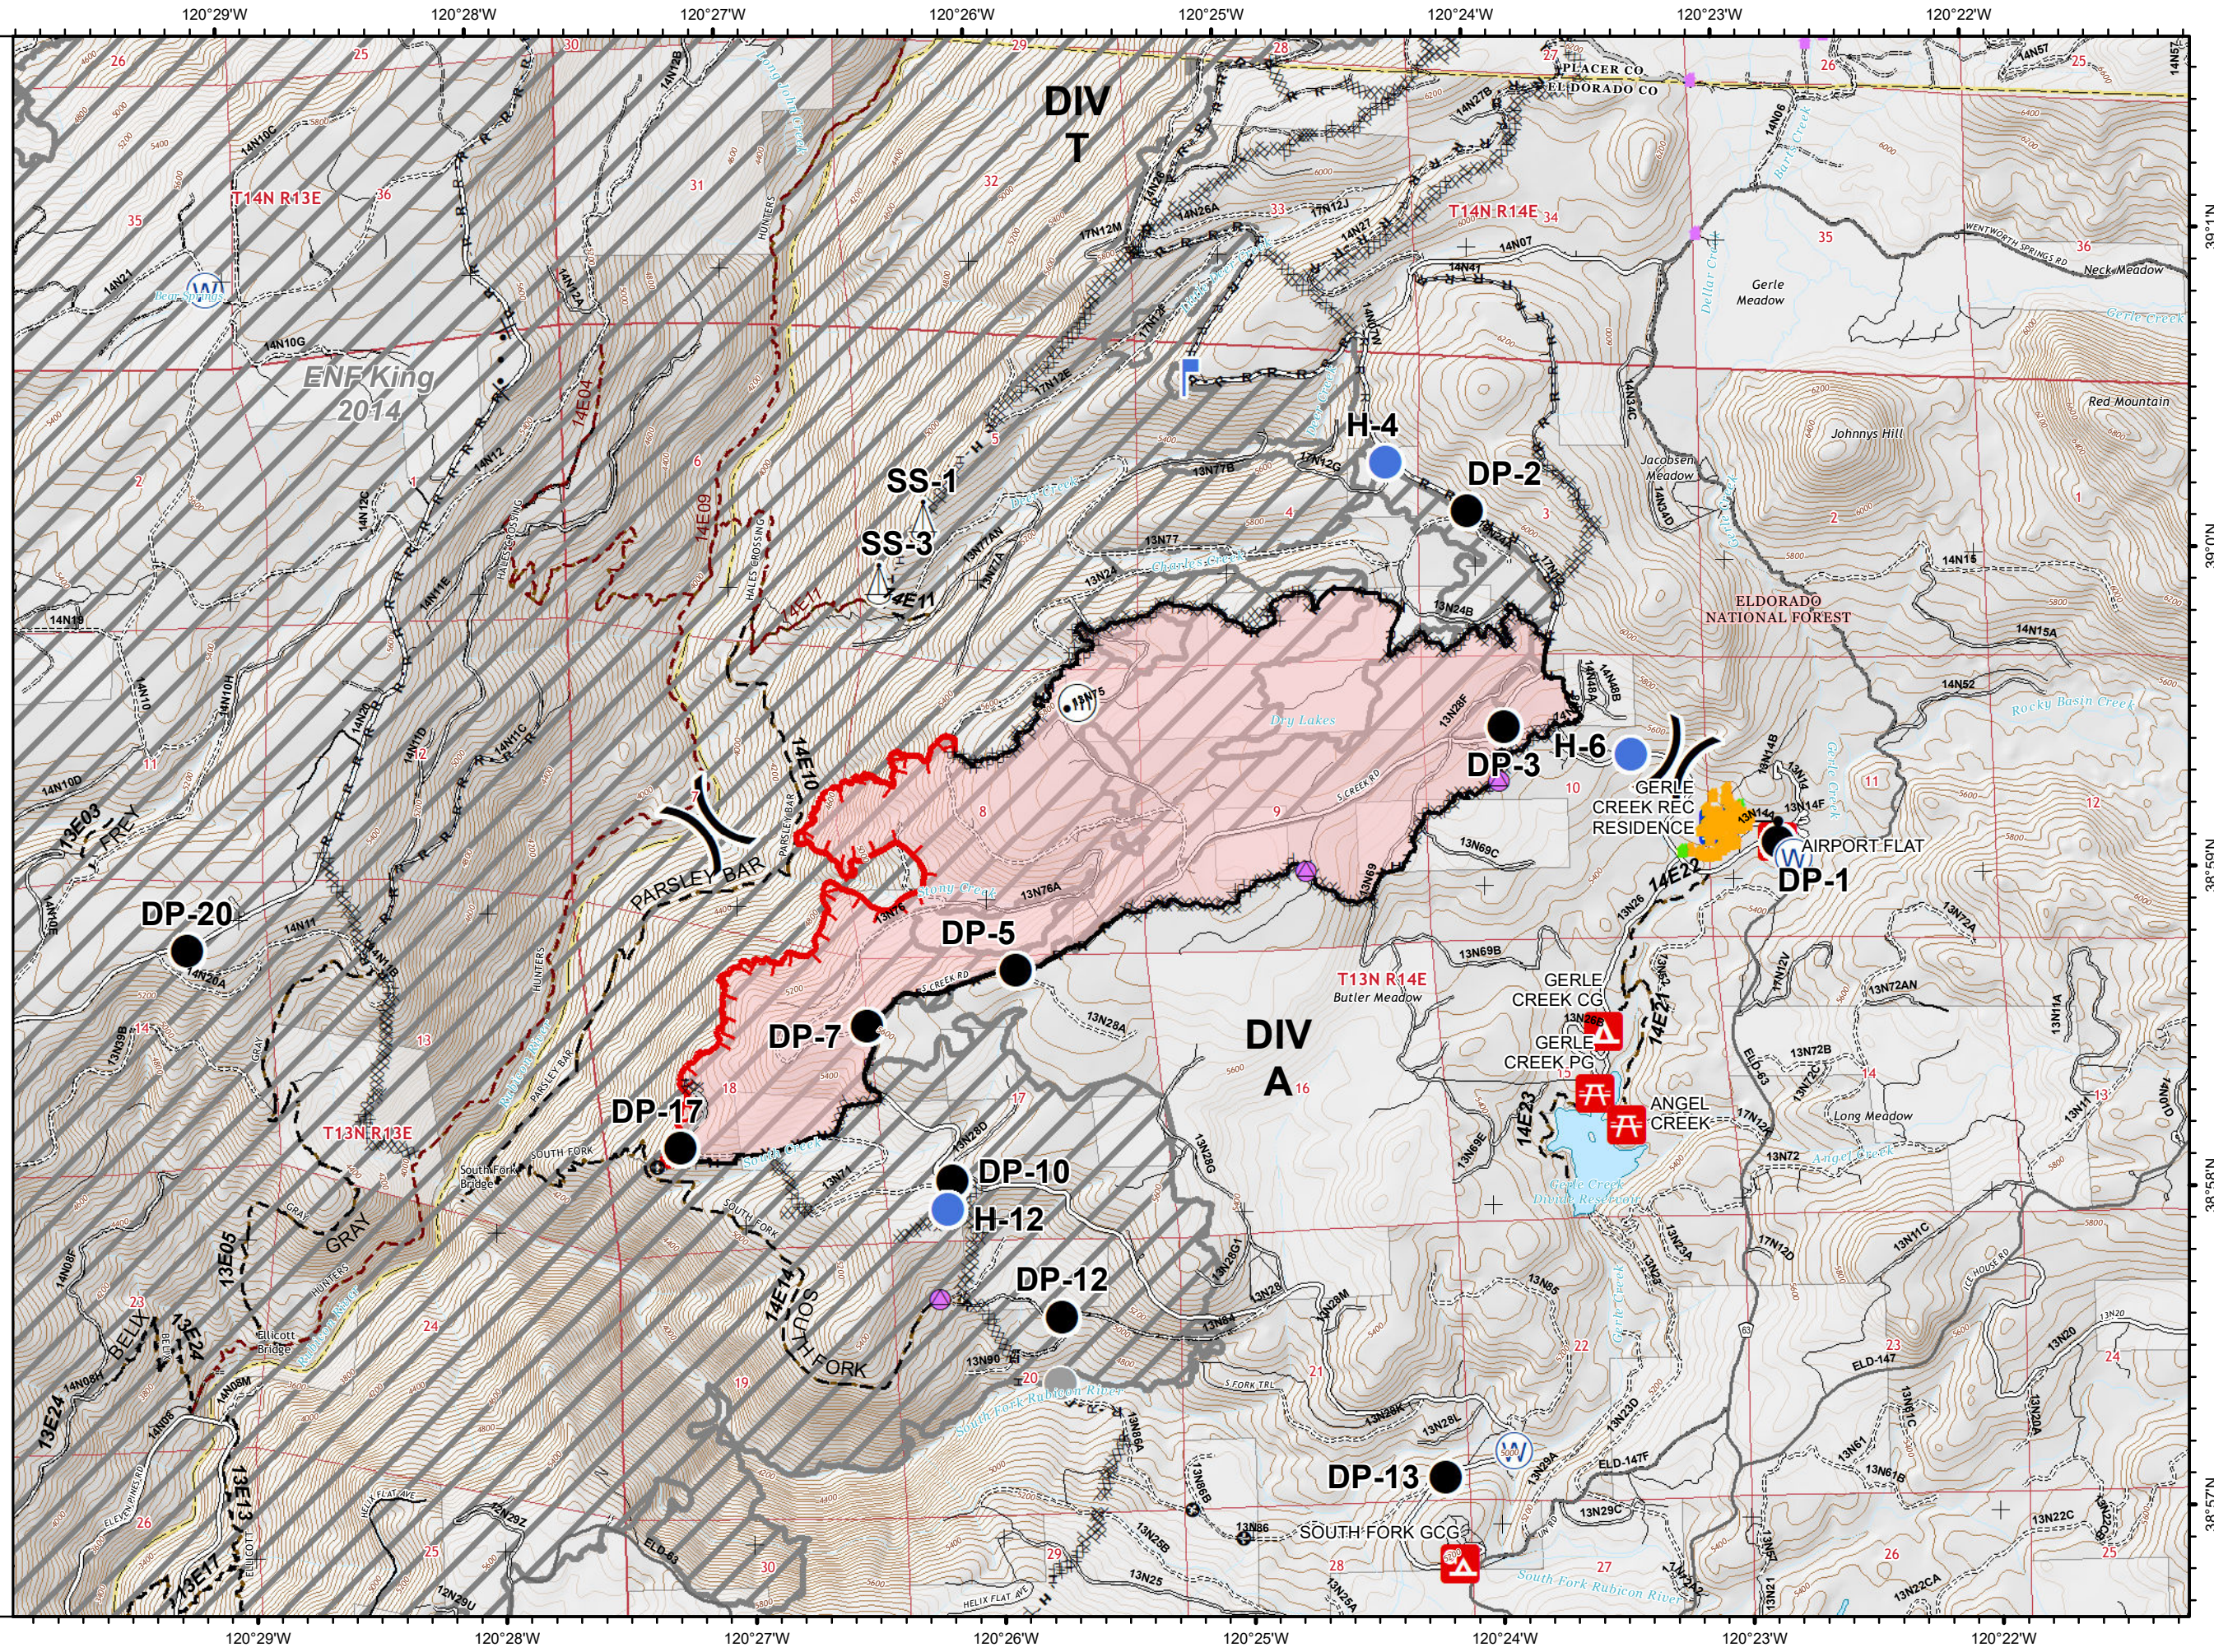

# Incident Action Plan

Fork Fire  
CA-ENF-027219  
09/24/2020 Day  
Page 1 of 2  
1,667 acres  
at 09/22/2020  
1900 Hrs

- Campground
- Group Campground
- Picnic Site
- Recreation Residence
- Seasonal Roads
- SPI Complete
- Tree Removal Areas
- Defensible - Stand Alone
- Defensible - Prep and Hold
- Non-Defensi... - Prep and Leave
- Drop Point
- Gate
- Helispot
- Internet Access
- Lookout
- Repair Point
- Sling Site
- Water Source
- Other
- Break
- QR code
- aseifert  
09-23-2020 @ 1936 hrs  
Access from field reports  
Edge WGS84 Lat/Long grid
- 

- Contained Line
- Completed Dozer Line

# Incident Action Plan

Fork Fire  
CA-ENF-027219

09/24/2020 Day

Page 2 of 2

1,667 acres

at 09/22/2020

1900 Hrs

- Boating Site
- Campground
- Group Campground
- Observation Site
- 4WD
- Abandon Roads
- Seasonal Roads
- SPI Complete
- Tree Removal Areas
- Defensible - Prep and Hold
- Non-Defensi... - Prep and Leave
- Helispot
- Internet
- Repeater
- Completed Dozer Line
- Completed Hand Line
- Road as Completed Line
- Access or Improved Road
- Other Public Roads
- 1 - BASIC CUSTODIAL CARE (CLOSED)
- 2 - HIGH CLEARANCE VEHICLES
- 3 - SUITABLE FOR PASSENGER CARS
- 4 - MODERATE DEGREE OF USER COMFORT
- Non-Motorized Trail
- Motorized Trail
- S\_R05\_ENF.Tr...
- S\_R05\_ENF\_R... Private
- FireHistory
- USDA FOREST SERVICE
- NON-FS
- TNM Derived Names
- State or Territory
- County or Equivalent
- Forest Service
- Local Road
- 4WD
- Trail

aseifert  
09-23-2020 @ 1936 hrs  
Acres from IR and field reports  
WGS84 Lat/Long grid

DIV T

ENF King 2014

H-10

ELDORADO NATIONAL FOREST

EL DORADO CO

PLACER CO

TAHOE NATIONAL FOREST