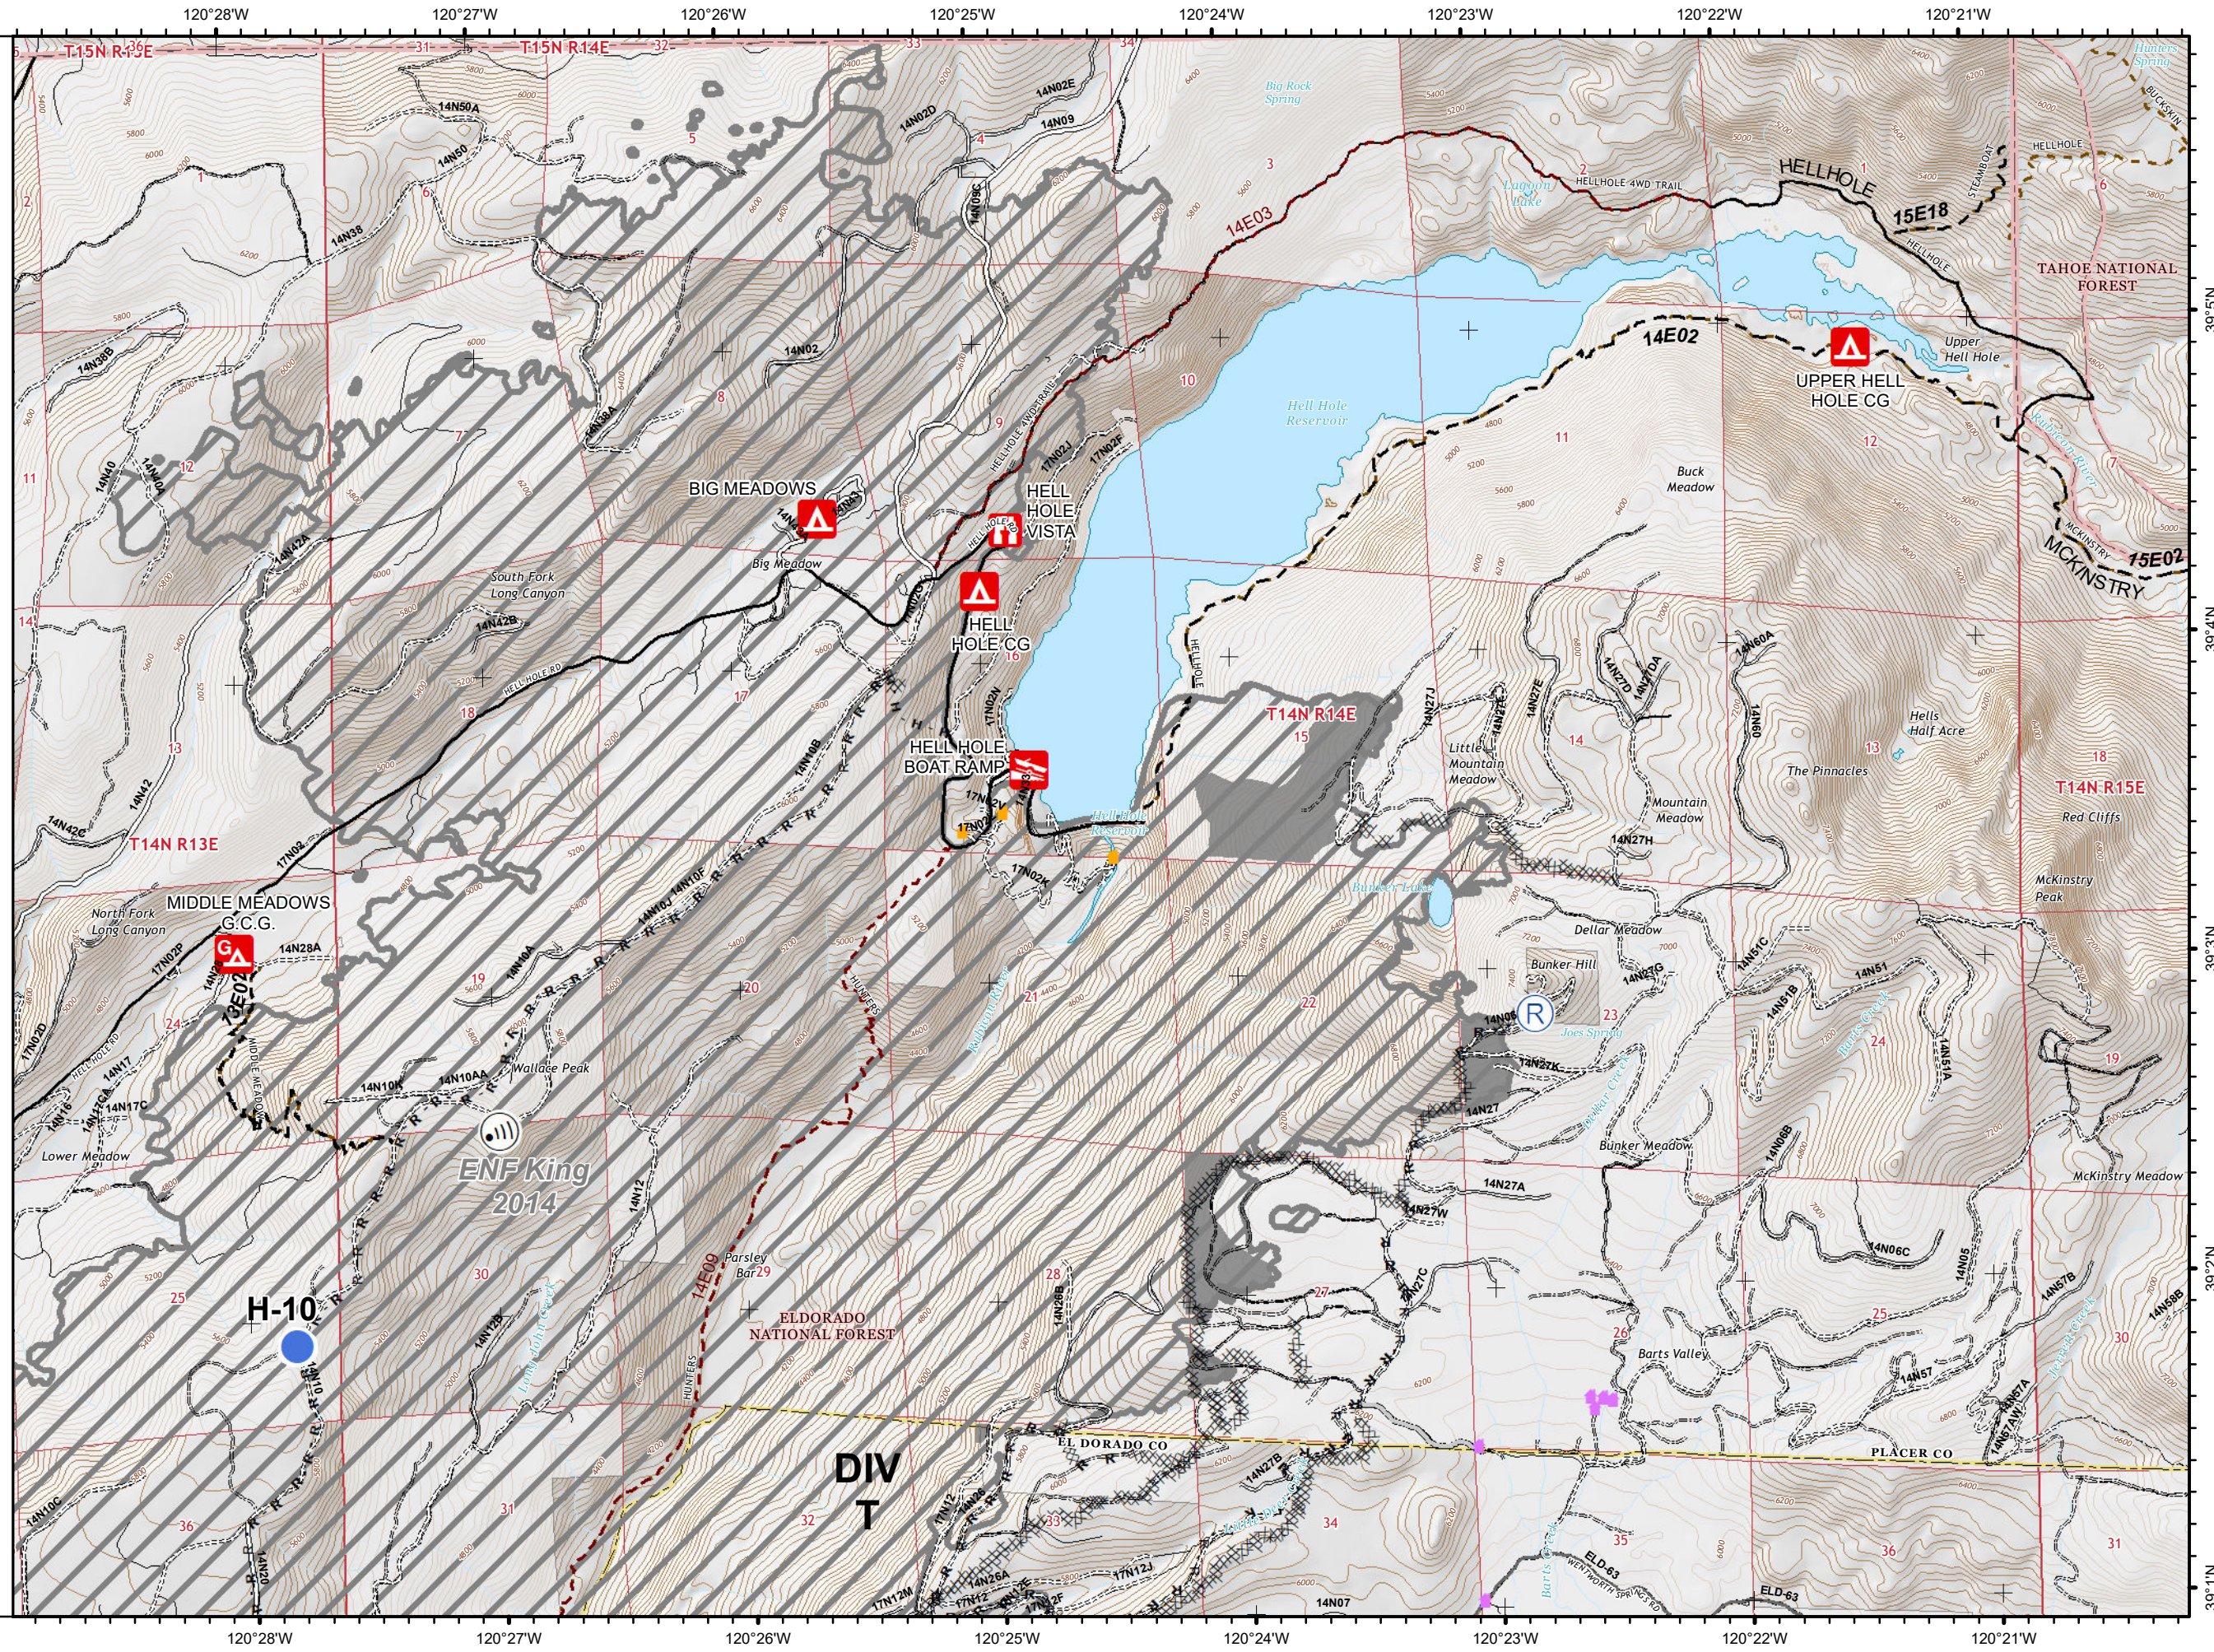

# Incident Action Plan

Fork Fire  
CA-ENF-027219  
09/24/2020 Day  
Page 1 of 2  
1,667 acres  
at 09/22/2020  
1900 Hrs

- Campground
- Group Campground
- Picnic Site
- Recreation Residence
- Seasonal Roads
- SPI Complete
- Tree Removal Areas
- Defensible - Stand Alone
- Defensible - Prep and Hold
- Non-Defensi... - Prep and Leave
- Drop Point
- Gate
- Helispot
- Internet Access
- Lookout
- Repair Point
- Sling Site
- Water Source
- Other
- Break
- QR code
- aseifert  
09-23-2020 @ 1936 hrs  
Access from field reports  
Edge WGS84 Lat/Long grid
- 

- Contained Line
- Completed Dozer Line

# Incident Action Plan

Fork Fire  
CA-ENF-027219

09/24/2020 Day

Page 2 of 2

1,667 acres

at 09/22/2020

1900 Hrs

- Boating Site
- Campground
- Group Campground
- Observation Site
- 4WD
- Abandon Roads
- Seasonal Roads
- SPI Complete
- Tree Removal Areas
- Defensible - Prep and Hold
- Non-Defensi... - Prep and Leave
- Helispot
- Internet
- Repeater
- Completed Dozer Line
- Completed Hand Line
- Road as Completed Line
- Access or Improved Road
- Other Public Roads
- 1 - BASIC CUSTODIAL CARE (CLOSED)
- 2 - HIGH CLEARANCE VEHICLES
- 3 - SUITABLE FOR PASSENGER CARS
- 4 - MODERATE DEGREE OF USER COMFORT
- Non-Motorized Trail
- Motorized Trail
- S\_R05\_ENF.Tr...
- S\_R05\_ENF\_R... Private
- FireHistory
- USDA FOREST SERVICE
- NON-FS
- TNM Derived Names
- State or Territory
- County or Equivalent
- Forest Service
- Local Road
- 4WD
- Trail

aseifert  
09-23-2020 @ 1936 hrs  
Acres from IR and field reports  
WGS84 Lat/Long grid

DIV T

ENF King 2014

H-10

ELDORADO NATIONAL FOREST

EL DORADO CO

PLACER CO

TAHOE NATIONAL FOREST