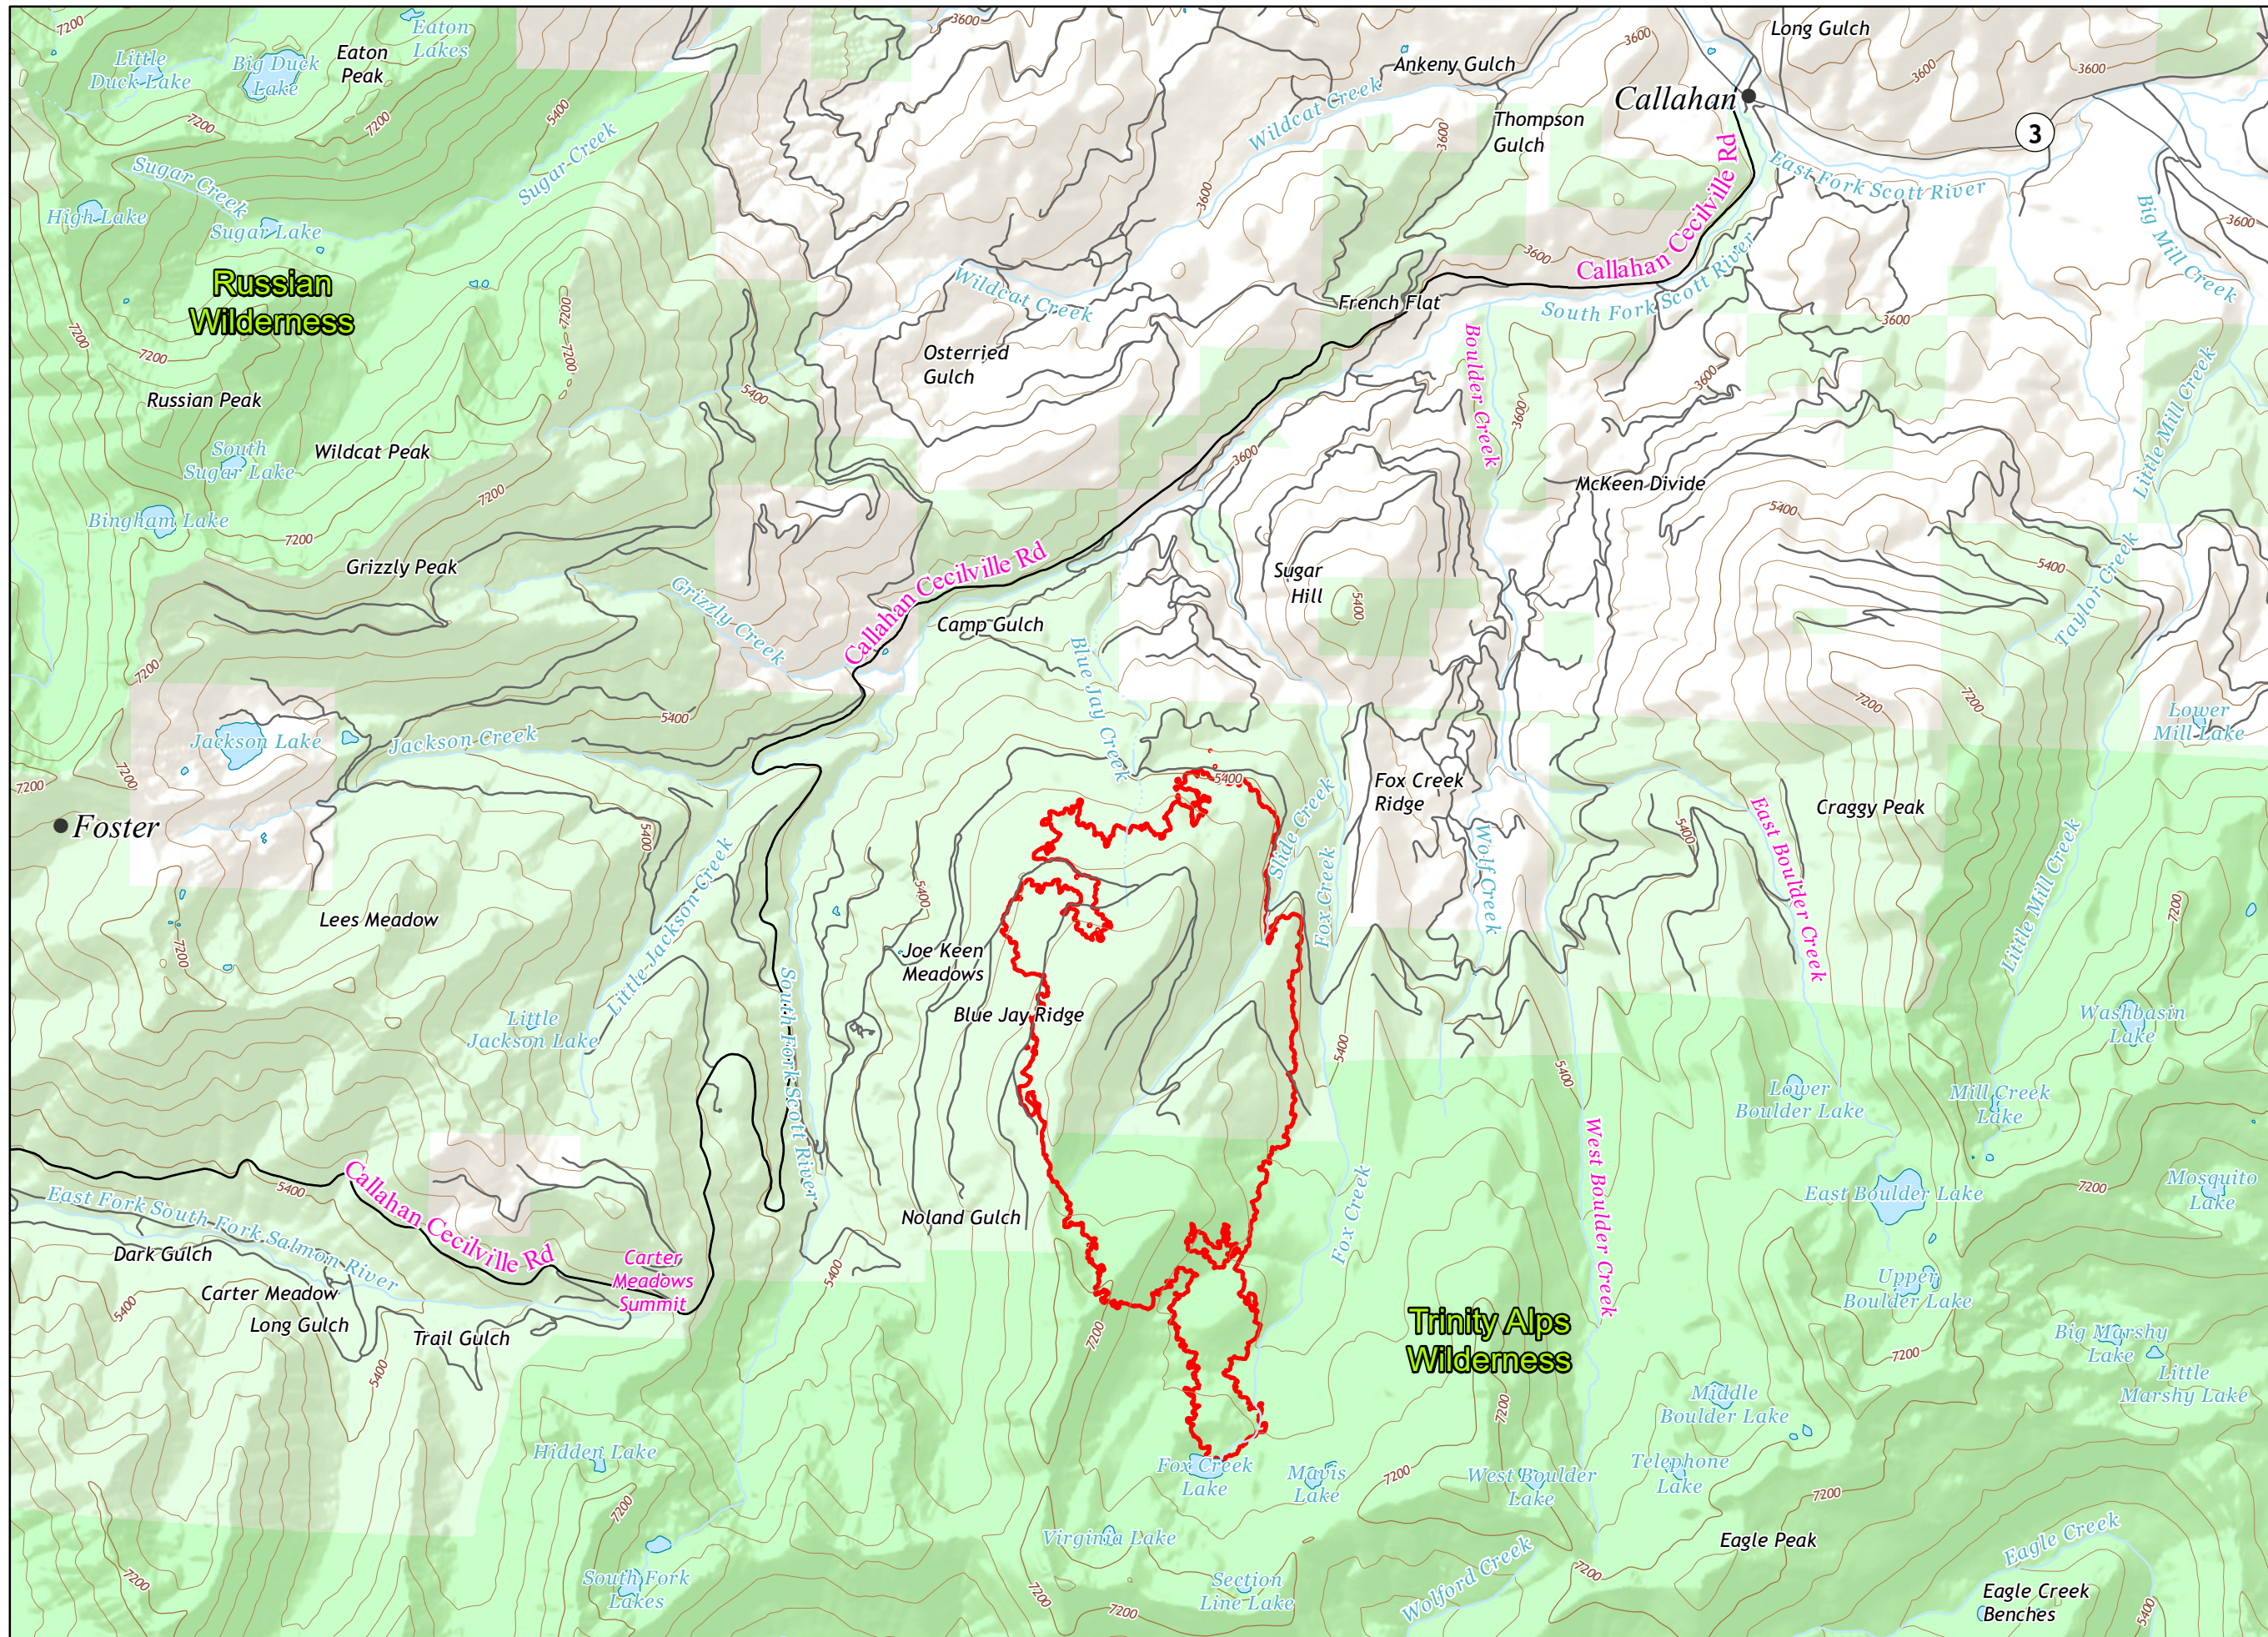

Fox Fire CA-KNF-007241

Public Info Map

September 19, 2020

- Uncontrolled Fire Edge
- Forest Service Wilderness
- Land Status**
- Forest Service
- Private

Miles