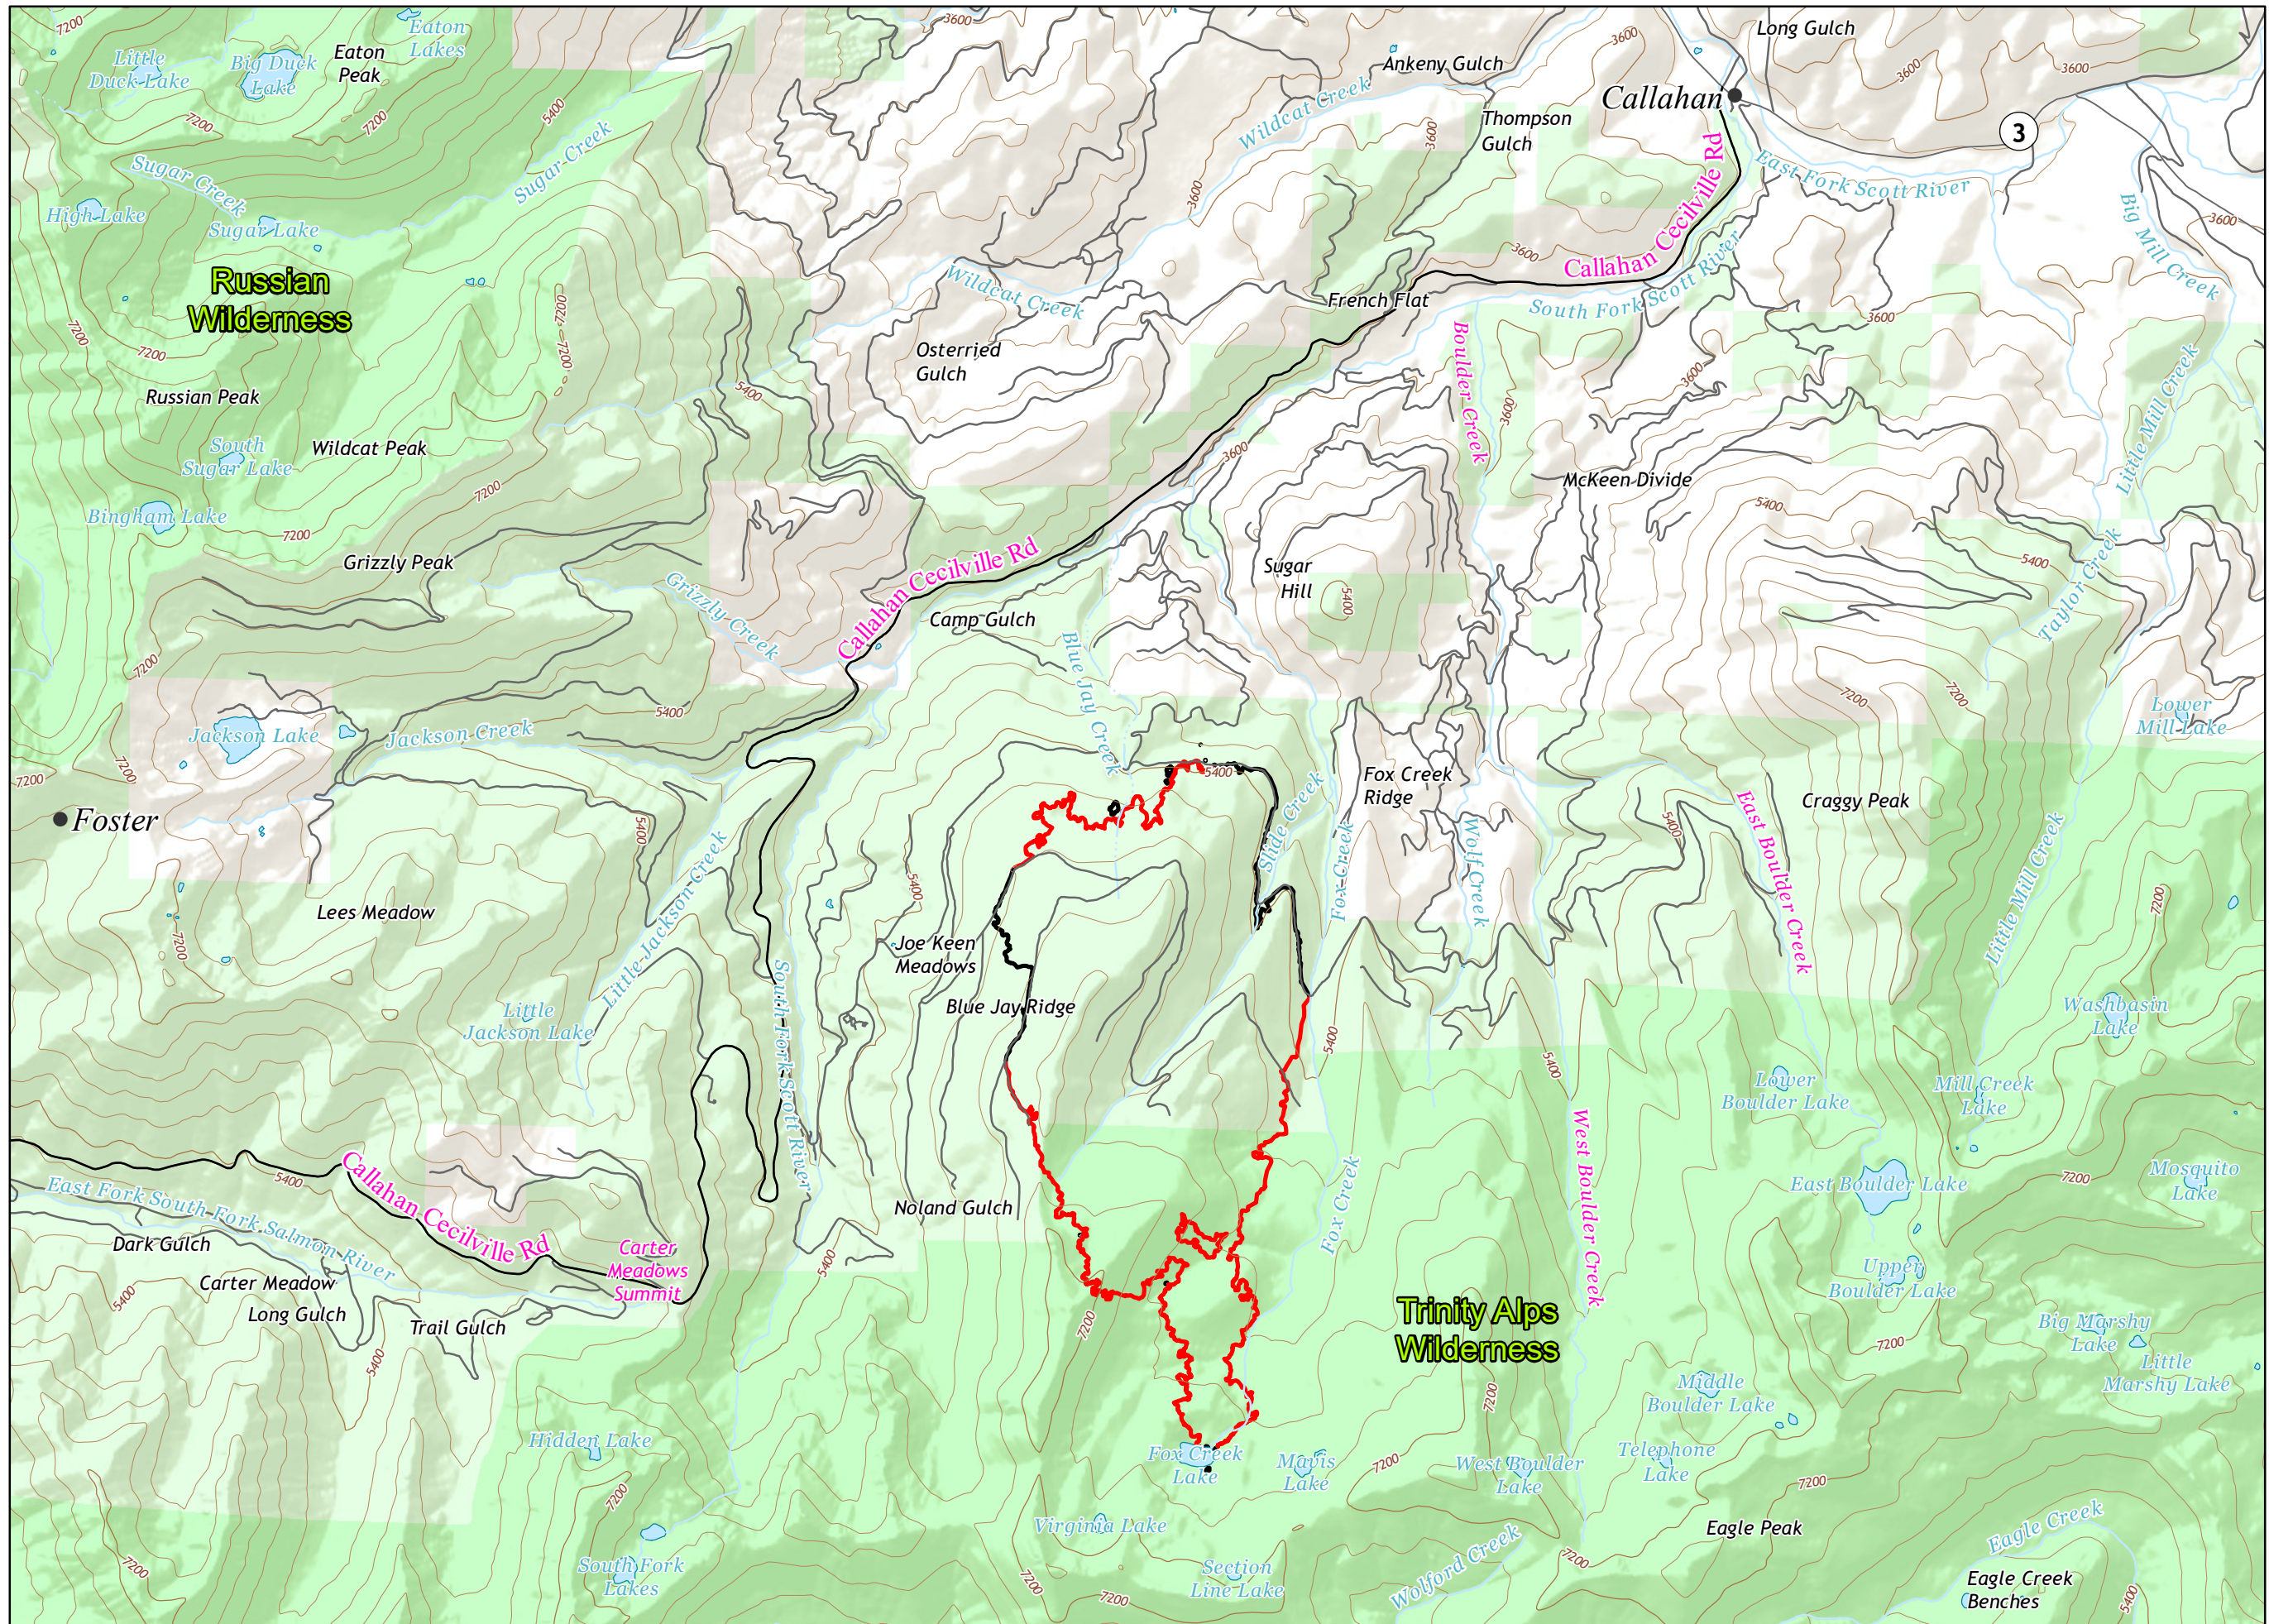

Fox Fire CA-KNF-007241

Public Info Map

September 22, 2020

- Uncontrolled Fire Edge
- Contained Line
- Forest Service Wilderness
- Land Status
 - Forest Service
 - Private

Miles