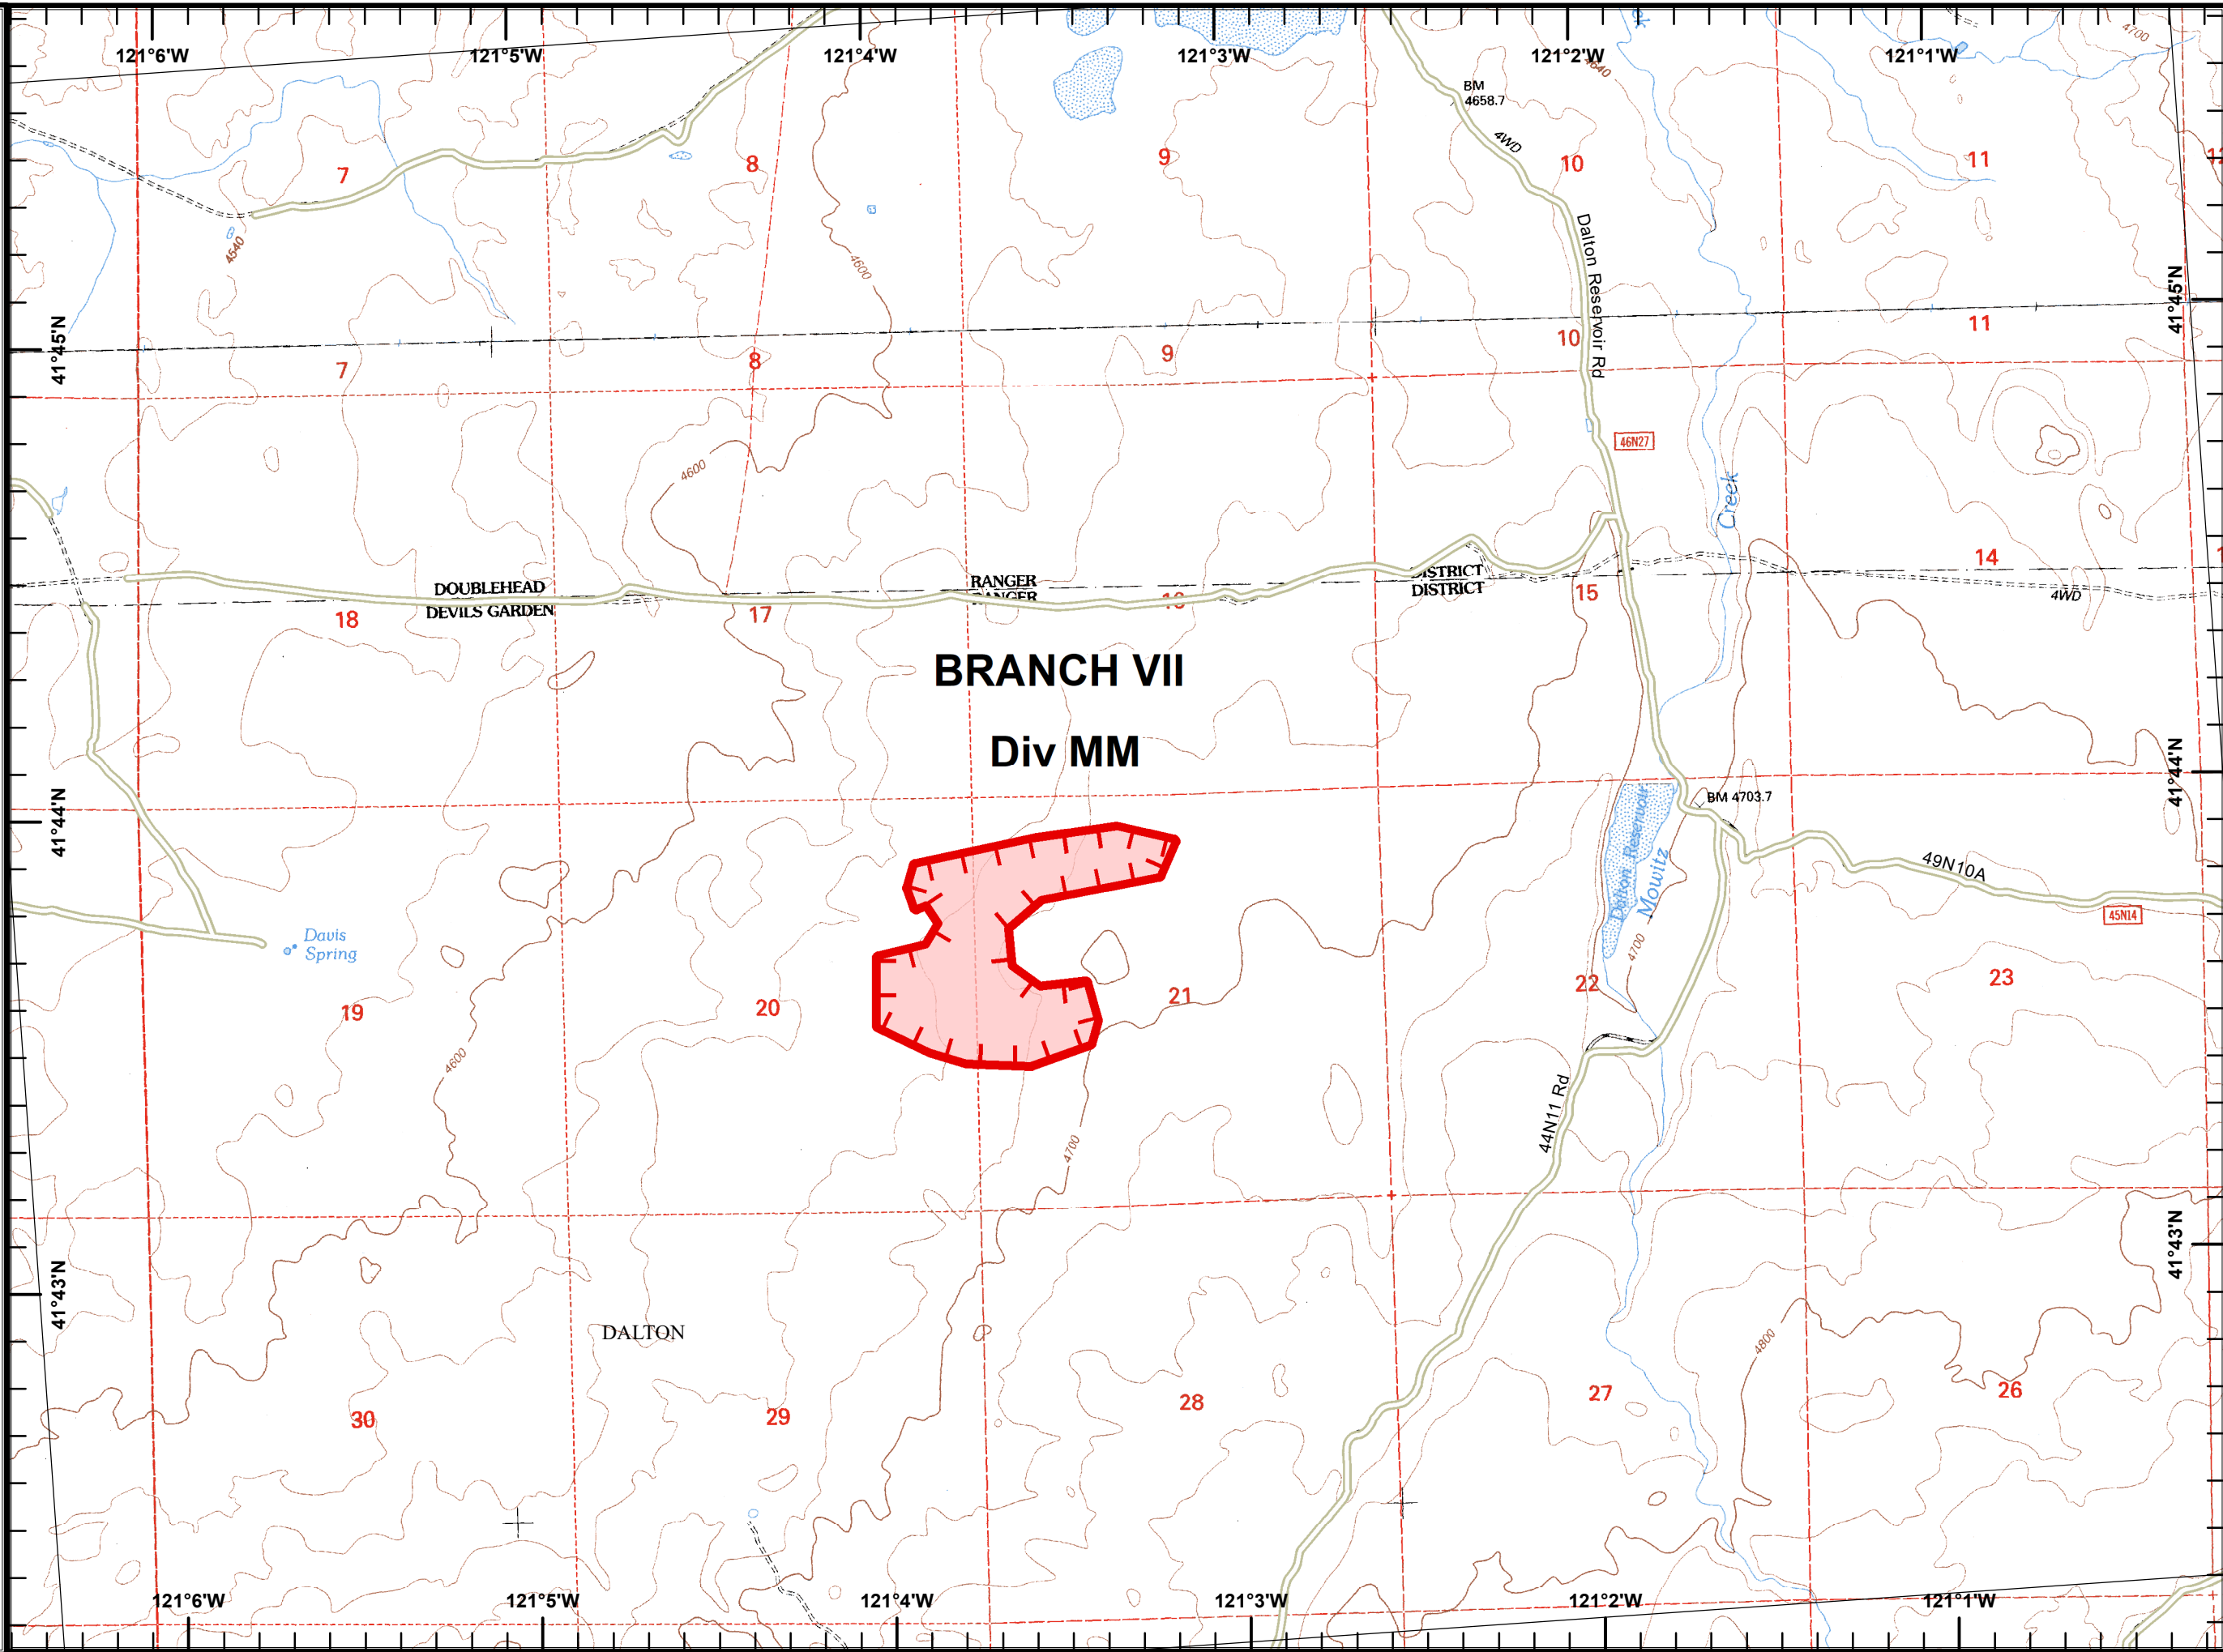

### Legend

-  Division Break
-  Uncontrolled Fire Edge

JAD  
7/24/2020  
1:51:22 AM

0 0.25 0.5  
Miles

July Complex  
 IAP  
 CA-MDF-000486  
 07/24/2020  
 Day  
 NAD83, Zone 10  
 Page 2 of 3  
 CALDWELL

Legend

-  Division Break
-  Uncontrolled Fire Edge

JAD  
 7/24/2020  
 1:51:30 AM

0 0.25 0.5  
 Miles

July Complex  
IAP  
CA-MDF-000486  
07/24/2020  
Day  
NAD83, Zone 10  
Page 3 of 3  
DALTON

### Legend

 Uncontrolled Fire Edge

Use Avenza Maps App

**BRANCH VII**  
**Div MM**

DOUBLEHEAD  
DEVILS GARDEN

RANGER  
RANGER

DISTRICT  
DISTRICT

DALTON