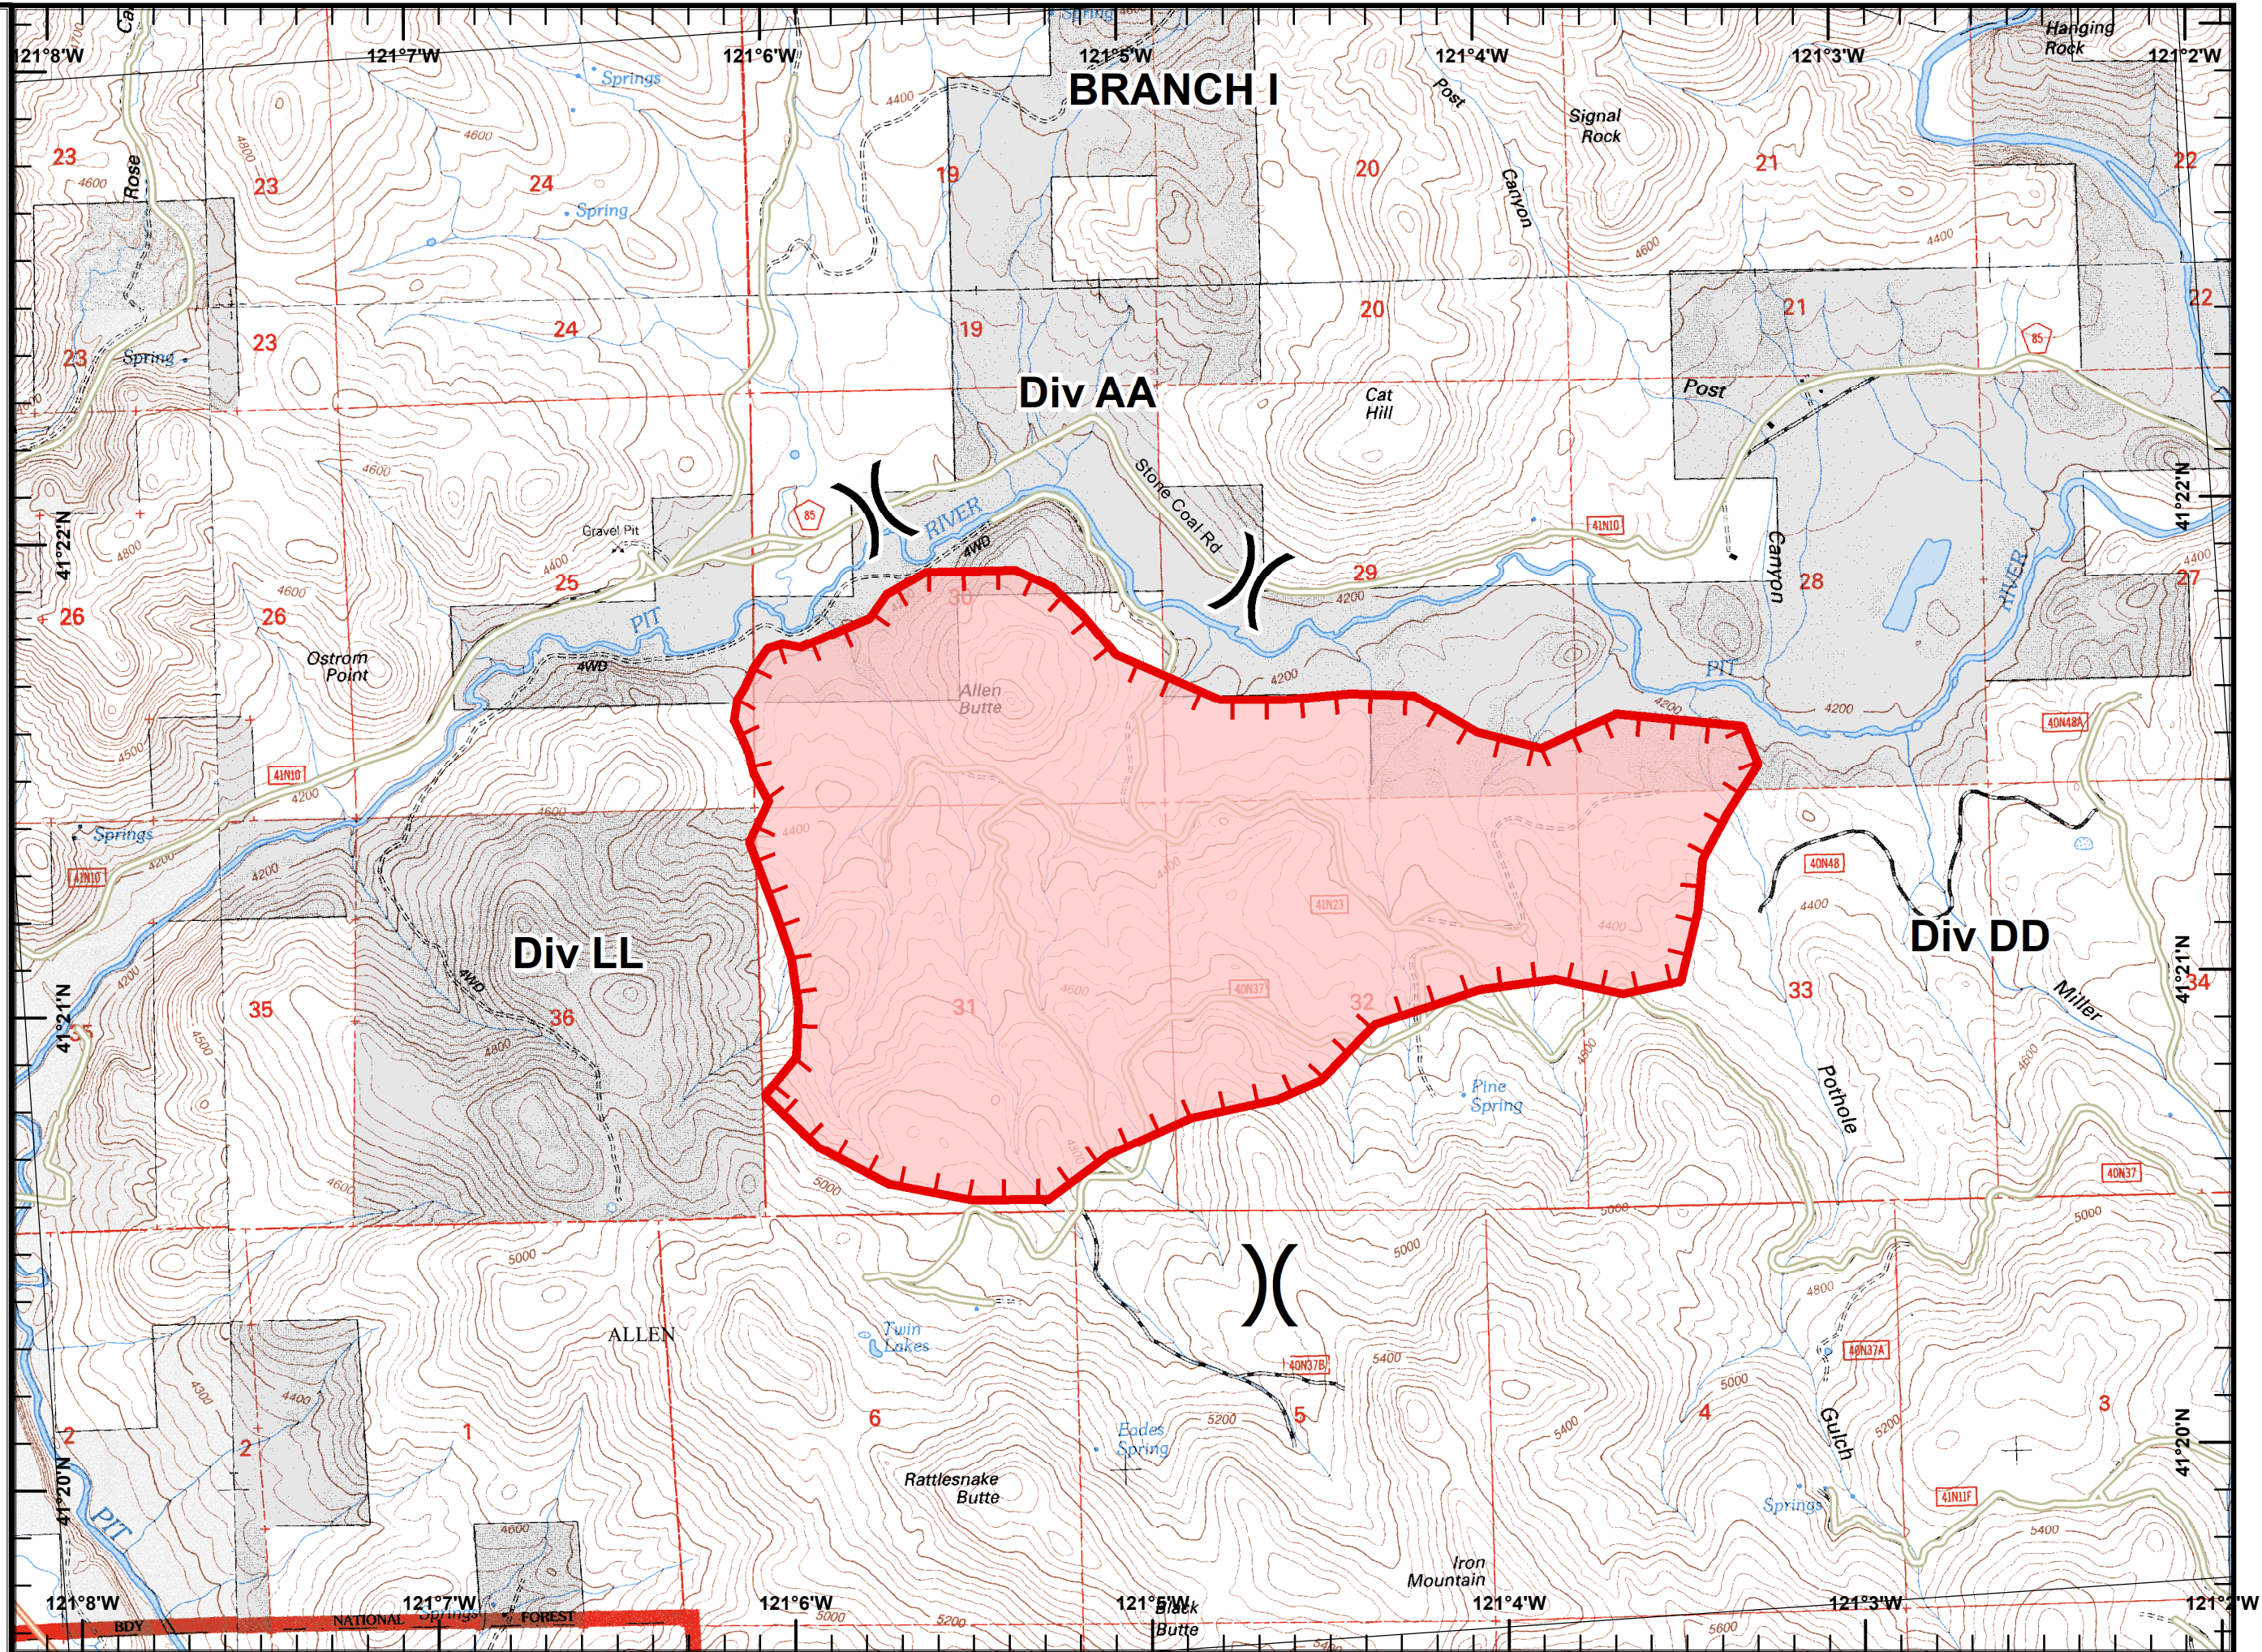

July Complex  
IAP  
CA-MDF-000486  
07/24/2020  
Day  
NAD83, Zone 10  
Page 1 of 3  
ALLEN

### Legend

-  Division Break
-  Uncontrolled Fire Edge

JAD  
7/24/2020  
1:51:22 AM

0 0.25 0.5  
Miles

July Complex  
 IAP  
 CA-MDF-000486  
 07/24/2020  
 Day  
 NAD83, Zone 10  
 Page 2 of 3  
 CALDWELL

Legend

-  Division Break
-  Uncontrolled Fire Edge

JAD  
 7/24/2020  
 1:51:30 AM

0 0.25 0.5  
 Miles

July Complex  
IAP  
CA-MDF-000486  
07/24/2020  
Day  
NAD83, Zone 10  
Page 3 of 3  
DALTON

### Legend

 Uncontrolled Fire Edge

Use Avenza Maps App

**BRANCH VII**  
**Div MM**

DOUBLEHEAD  
DEVILS GARDEN

RANGER  
RANGER

DISTRICT  
DISTRICT

DALTON