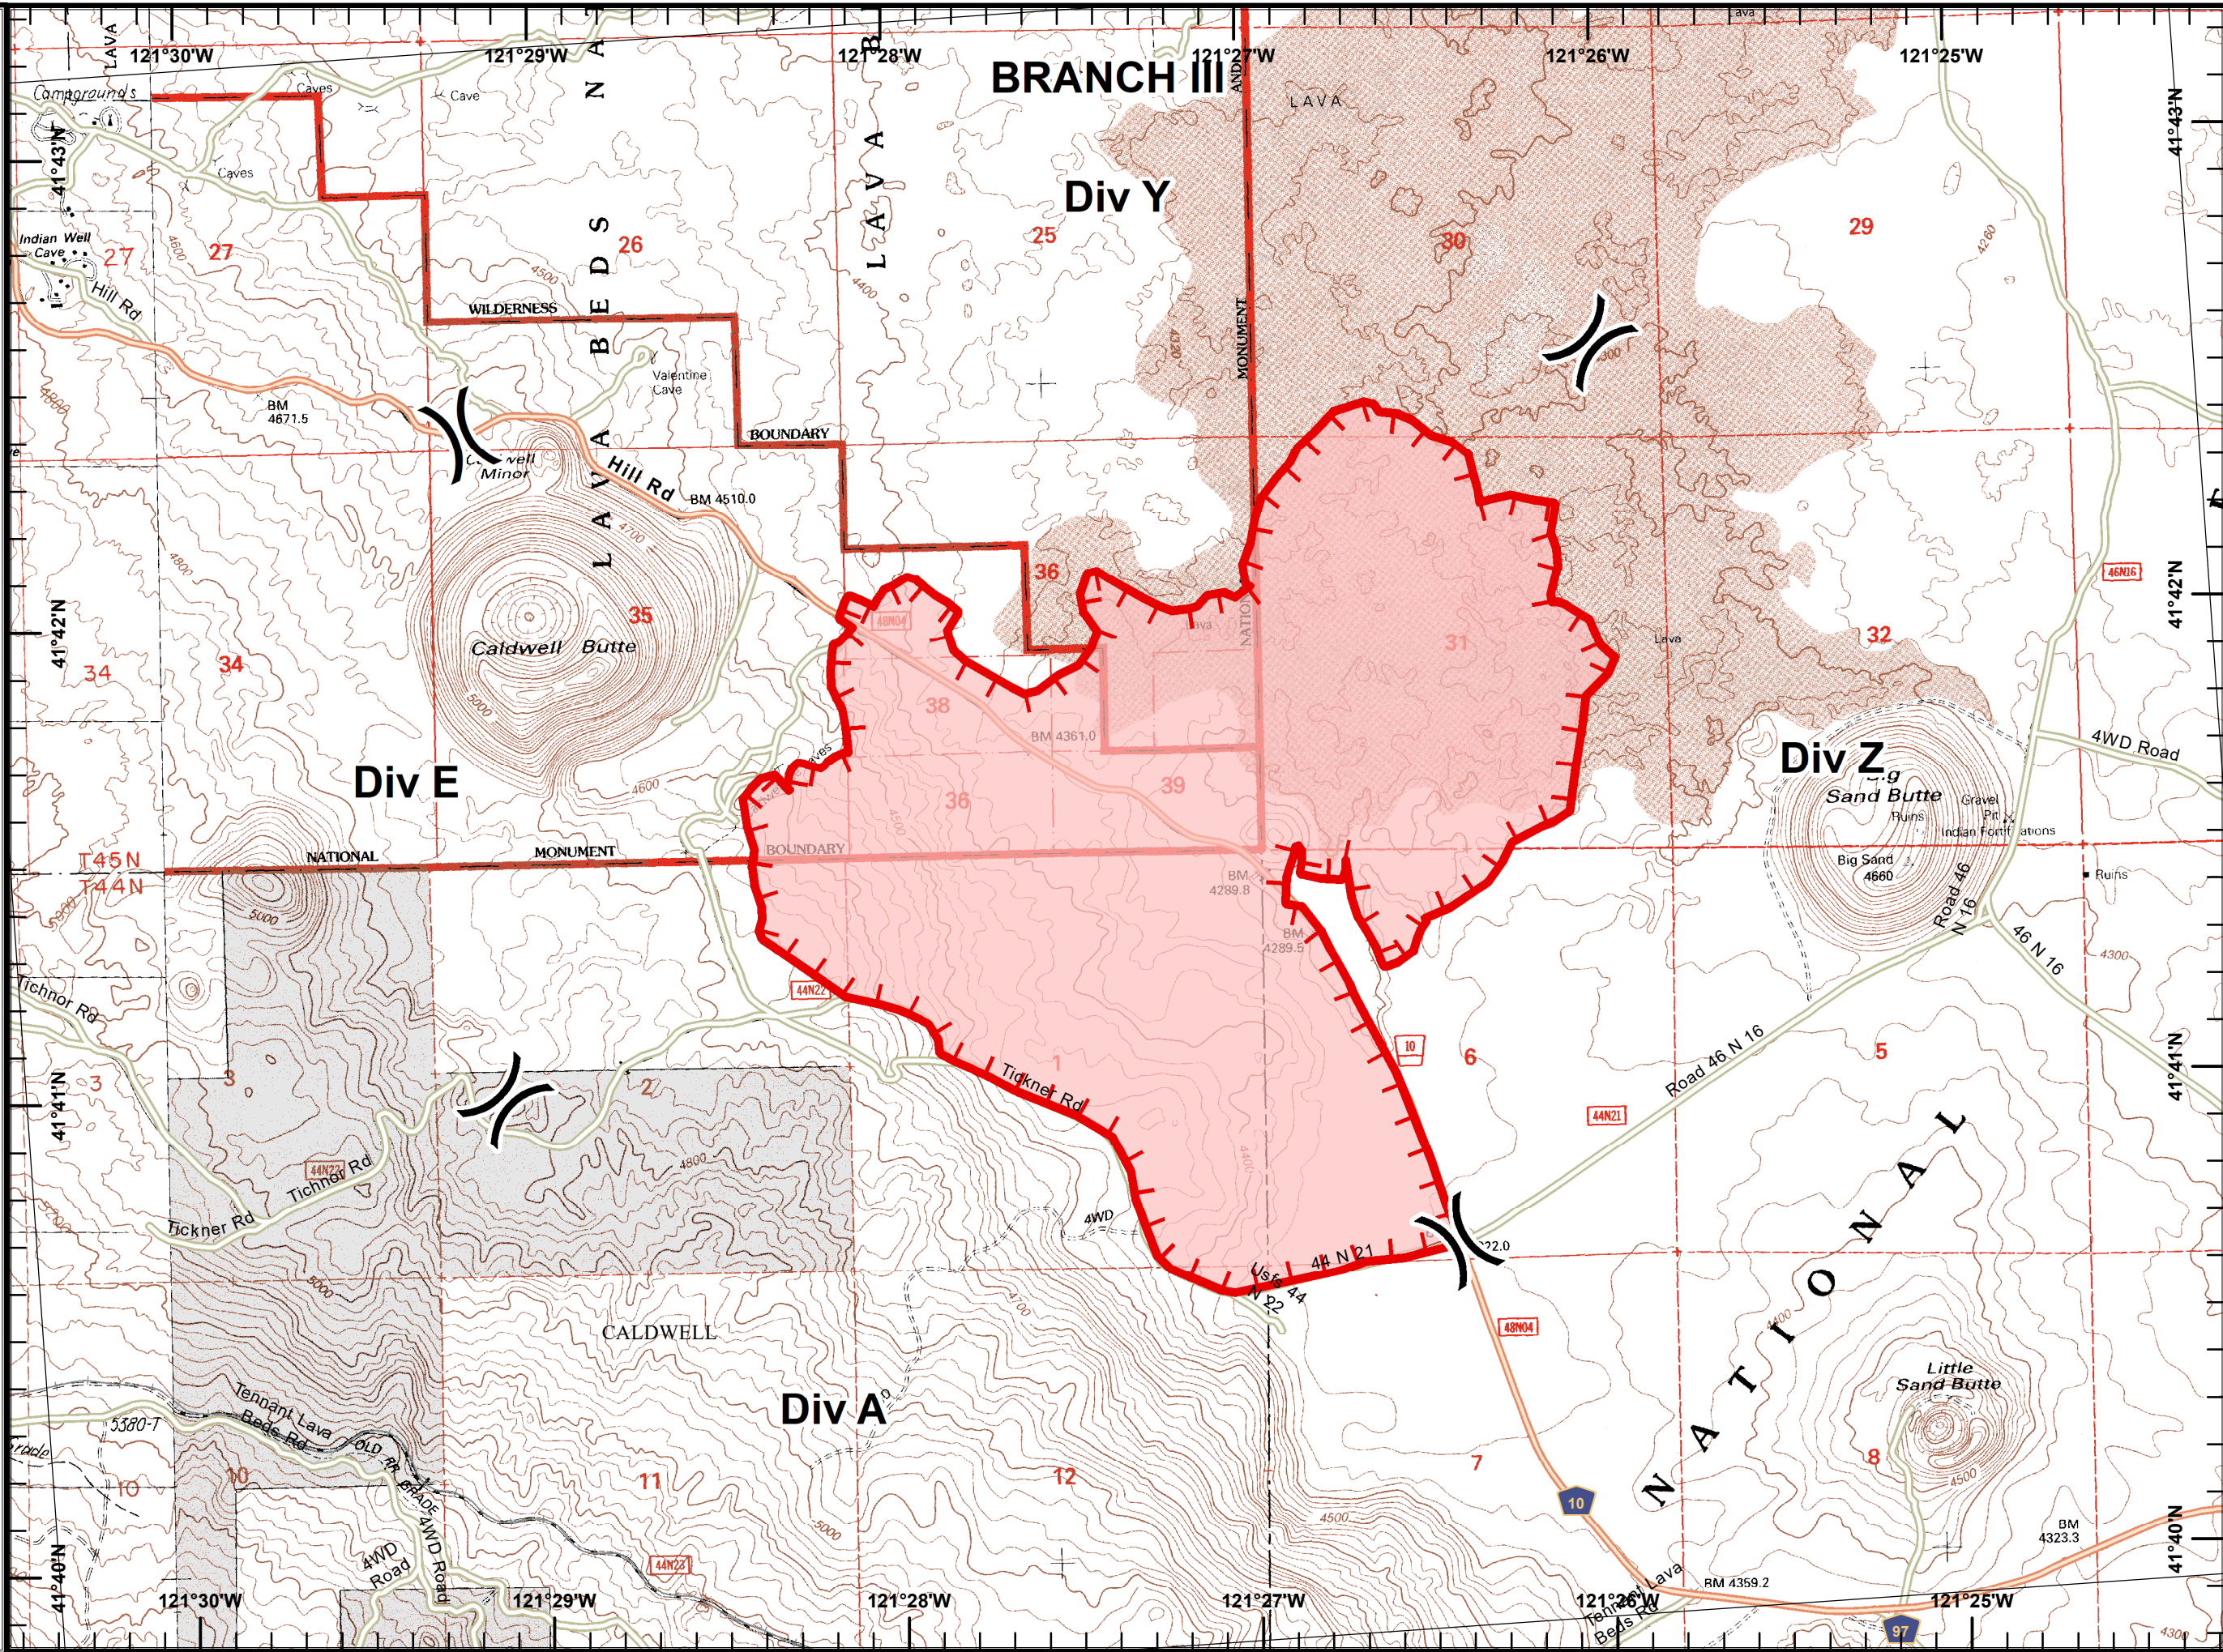

July Complex  
IAP  
CA-MDF-000486  
07/24/2020  
Day  
NAD83, Zone 10  
Page 1 of 3  
ALLEN

### Legend

-  Division Break
-  Uncontrolled Fire Edge

JAD  
7/24/2020  
1:51:22 AM

0 0.25 0.5  
Miles

July Complex  
 IAP  
 CA-MDF-000486  
 07/24/2020  
 Day  
 NAD83, Zone 10  
 Page 2 of 3  
 CALDWELL

Legend

-  Division Break
-  Uncontrolled Fire Edge

JAD  
 7/24/2020  
 1:51:30 AM

0 0.25 0.5  
 Miles

July Complex  
IAP  
CA-MDF-000486  
07/24/2020  
Day  
NAD83, Zone 10  
Page 3 of 3  
DALTON

### Legend

 Uncontrolled Fire Edge

Use Avenza Maps App

**BRANCH VII**  
**Div MM**

DOUBLEHEAD  
DEVILS GARDEN

RANGER  
RANGER

DISTRICT  
DISTRICT

DALTON