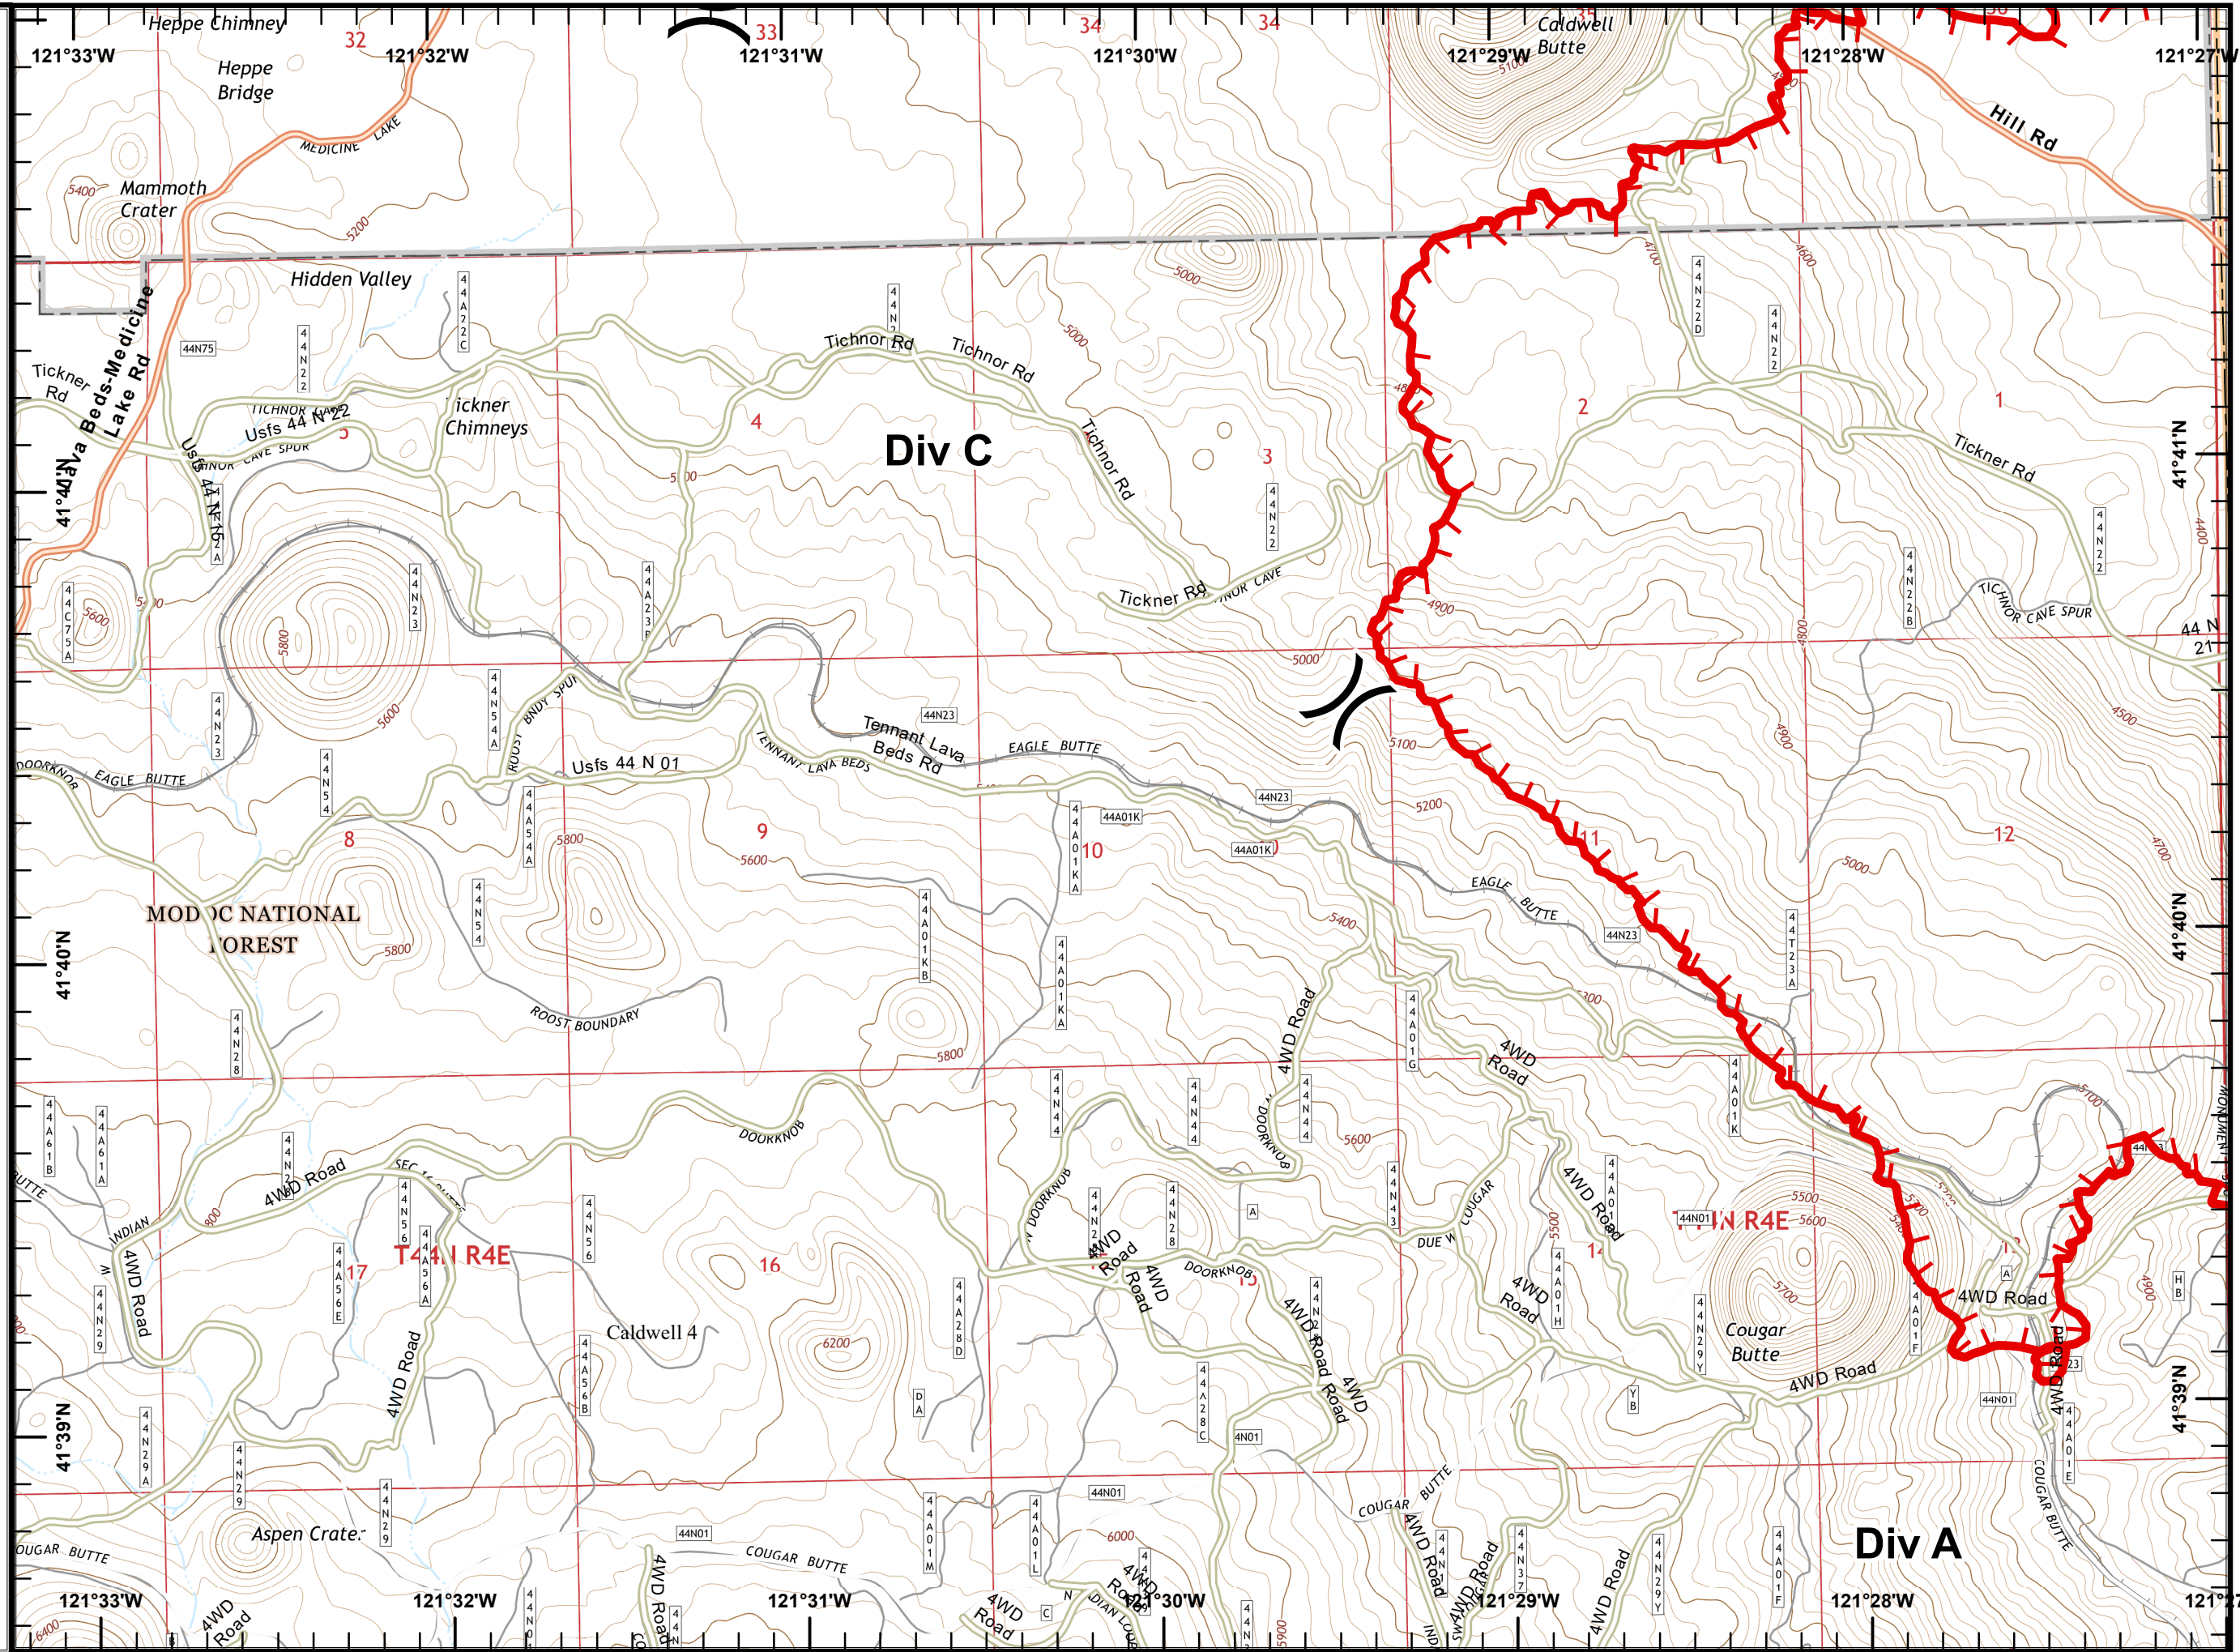

0 0.25 0.5
 Miles
 Use Avenza Maps App
 JAD
 7/25/2020
 12:16:32 AM

July Complex
IAP
CA-MDF-000487
07/25/2020
Day
NAD83, Zone 10
Page 3 of 6
Caldwell 3

Legend

-  Dip Site
-  Division Break
-  Uncontrolled Fire Edge

Use Avenza Maps App

July Complex
IAP
CA-MDF-000487
07/25/2020
Day
NAD83, Zone 10
Page 4 of 6
Caldwell 4

Legend

Division Break

Uncontrolled Fire Edge

Use Avenza Maps App

0 0.25 0.5
Miles
JAD
7/25/2020
12:16:41 AM

July Complex
IAP
CA-MDF-000487
07/25/2020
Day
NAD83, Zone 10
Page 5 of 6
Dalton

Legend

 Uncontrolled Fire Edge

Use Avenza Maps App

0 0.25 0.5
Miles
JAD
7/25/2020
12:15:47 AM

July Complex
IAP
CA-MDF-000487
07/25/2020
Day
NAD83, Zone 10
Page 6 of 6
Allen

Legend

- Drop Point
-) Division Break
- ┌ Uncontrolled Fire Edge
- Contained Line

Use Avenza Maps App
0 0.25 0.5
Miles
JAD
7/25/2020
12:15:51 AM