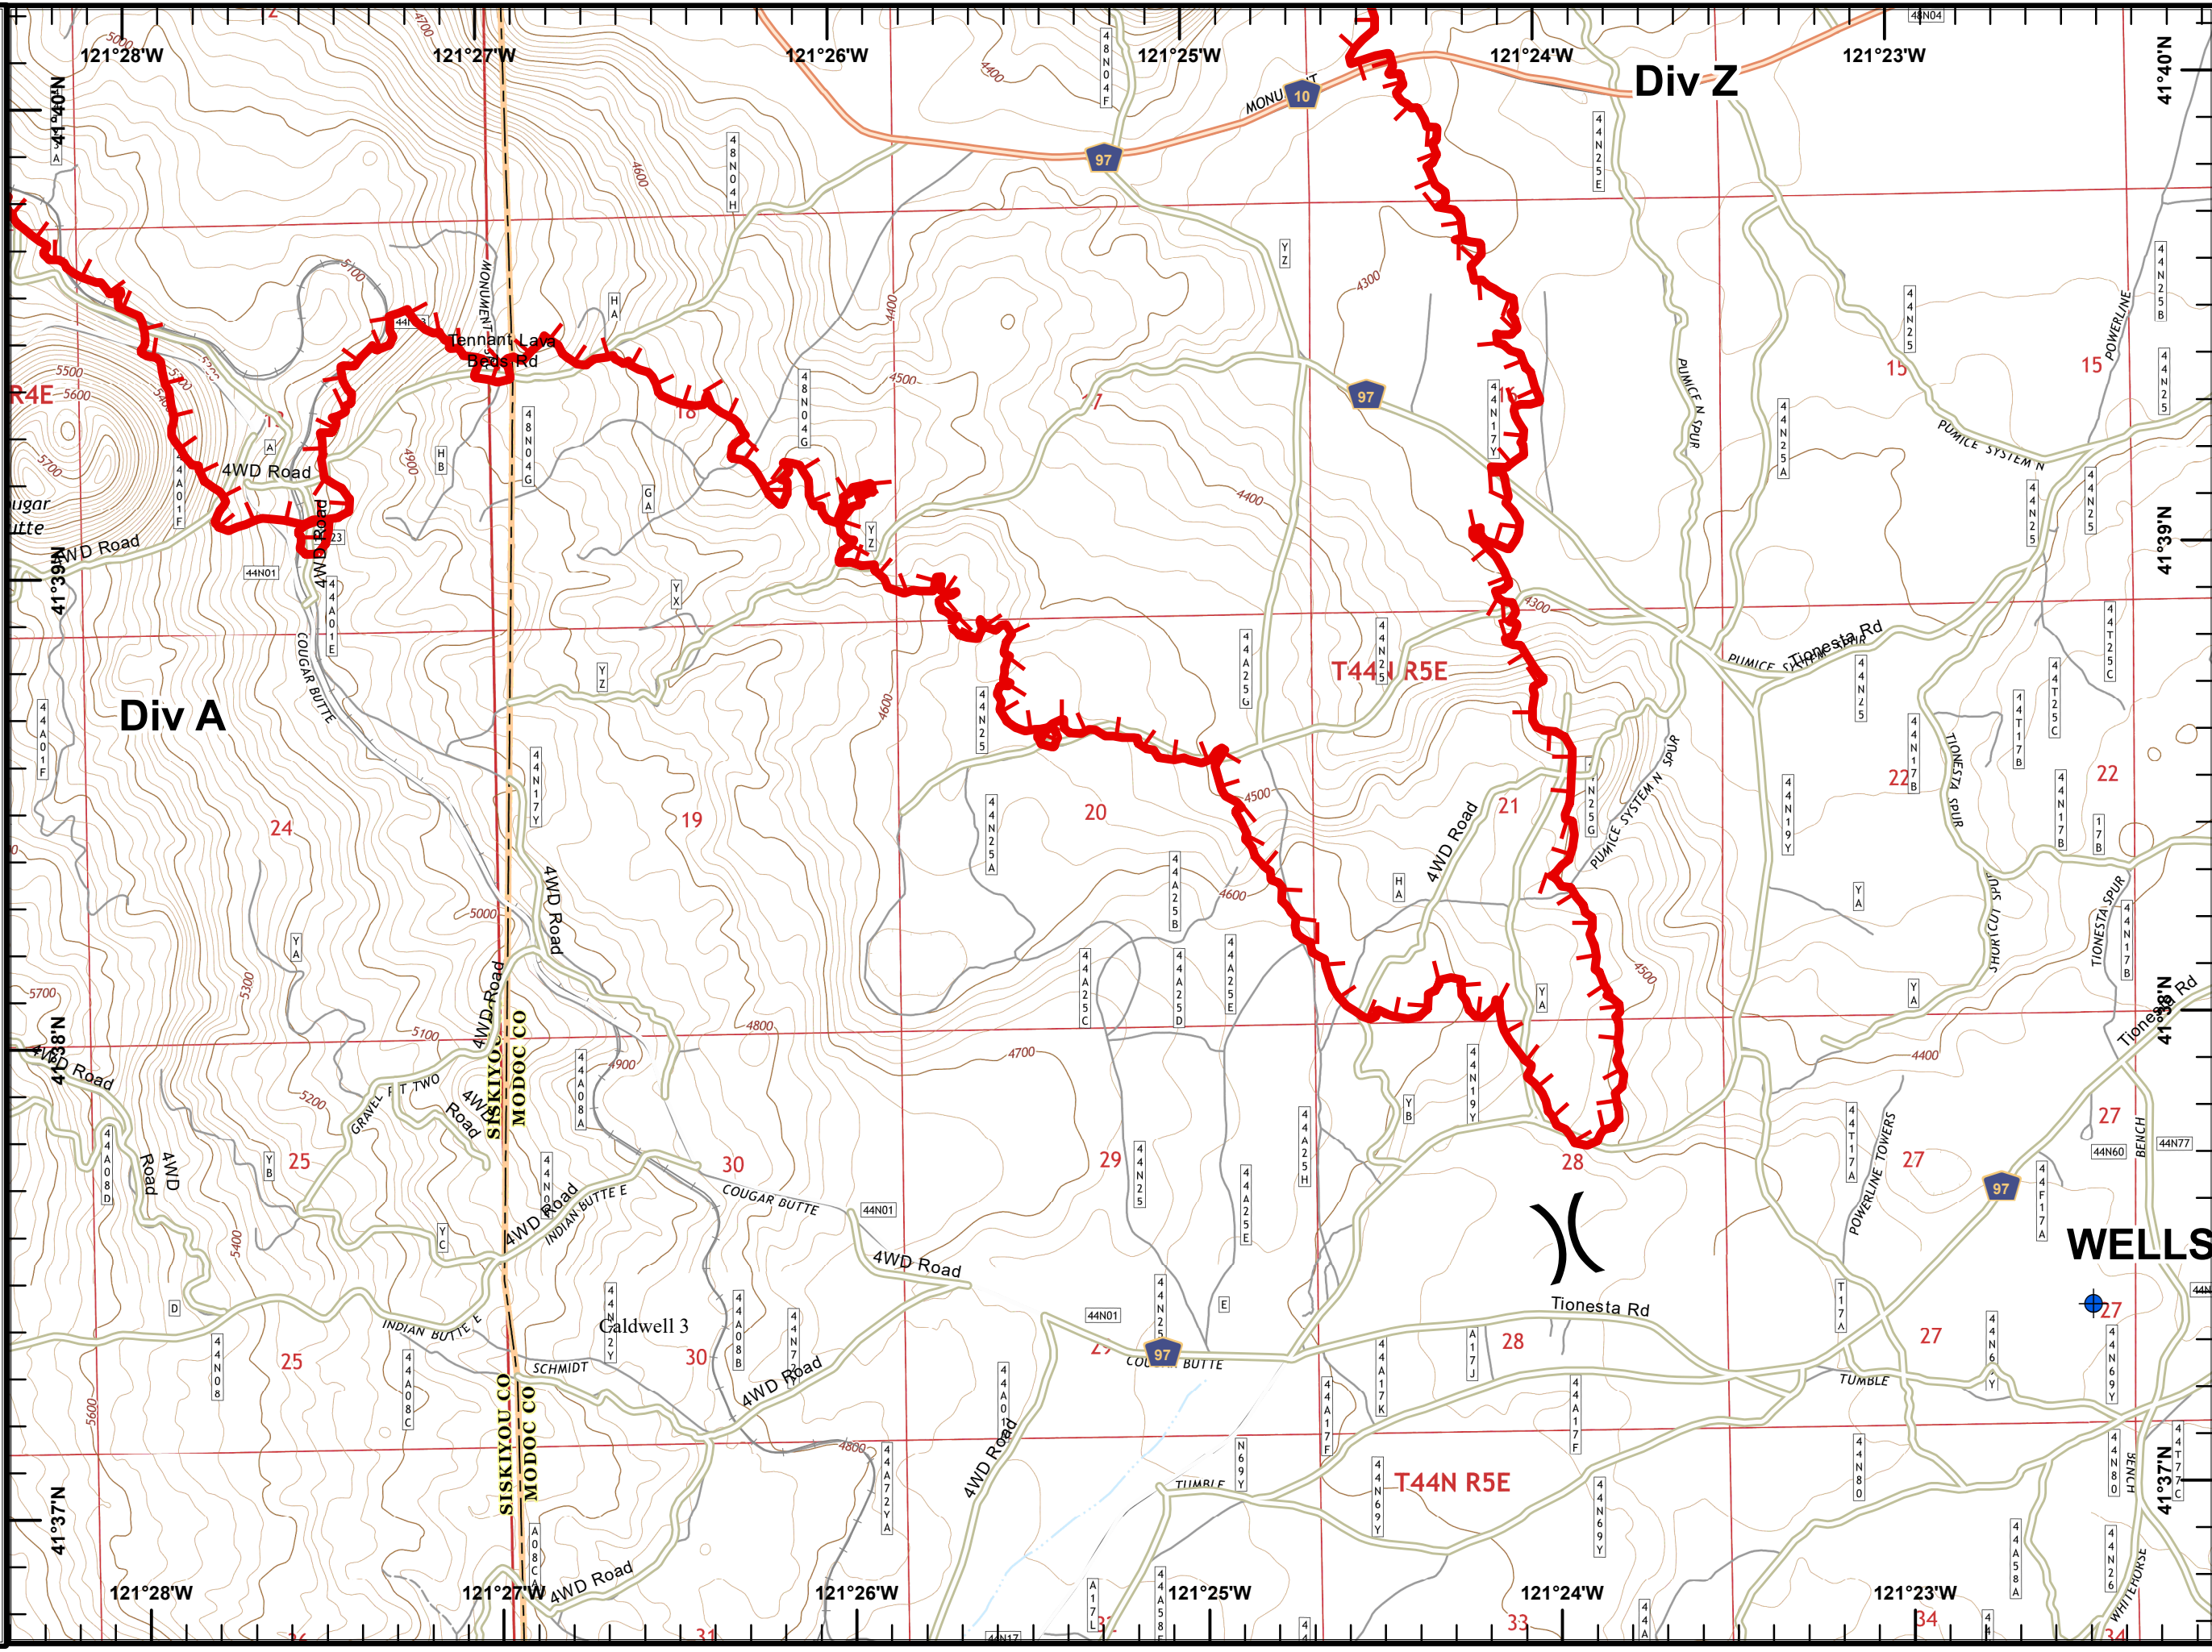

0 0.25 0.5
 Miles
 Use Avenza Maps App
 JAD
 7/25/2020
 12:16:32 AM

July Complex
IAP
CA-MDF-000487
07/25/2020
Day
NAD83, Zone 10
Page 3 of 6
Caldwell 3

Legend

-  Dip Site
-  Division Break
-  Uncontrolled Fire Edge

Use Avenza Maps App

July Complex
IAP
CA-MDF-000487
07/25/2020
Day
NAD83, Zone 10
Page 4 of 6
Caldwell 4

Legend

Division Break

Uncontrolled Fire Edge

Use Avenza Maps App

0 0.25 0.5
Miles
JAD
7/25/2020
12:16:41 AM

July Complex
IAP
CA-MDF-000487
07/25/2020
Day
NAD83, Zone 10
Page 5 of 6
Dalton

Legend

 Uncontrolled Fire Edge

Use Avenza Maps App

0 0.25 0.5
Miles
JAD
7/25/2020
12:15:47 AM

July Complex
IAP
CA-MDF-000487
07/25/2020
Day
NAD83, Zone 10
Page 6 of 6
Allen

Legend

- Drop Point
-) Division Break
- ┌ Uncontrolled Fire Edge
- Contained Line

Use Avenza Maps App
0 0.25 0.5
Miles
JAD
7/25/2020
12:15:51 AM