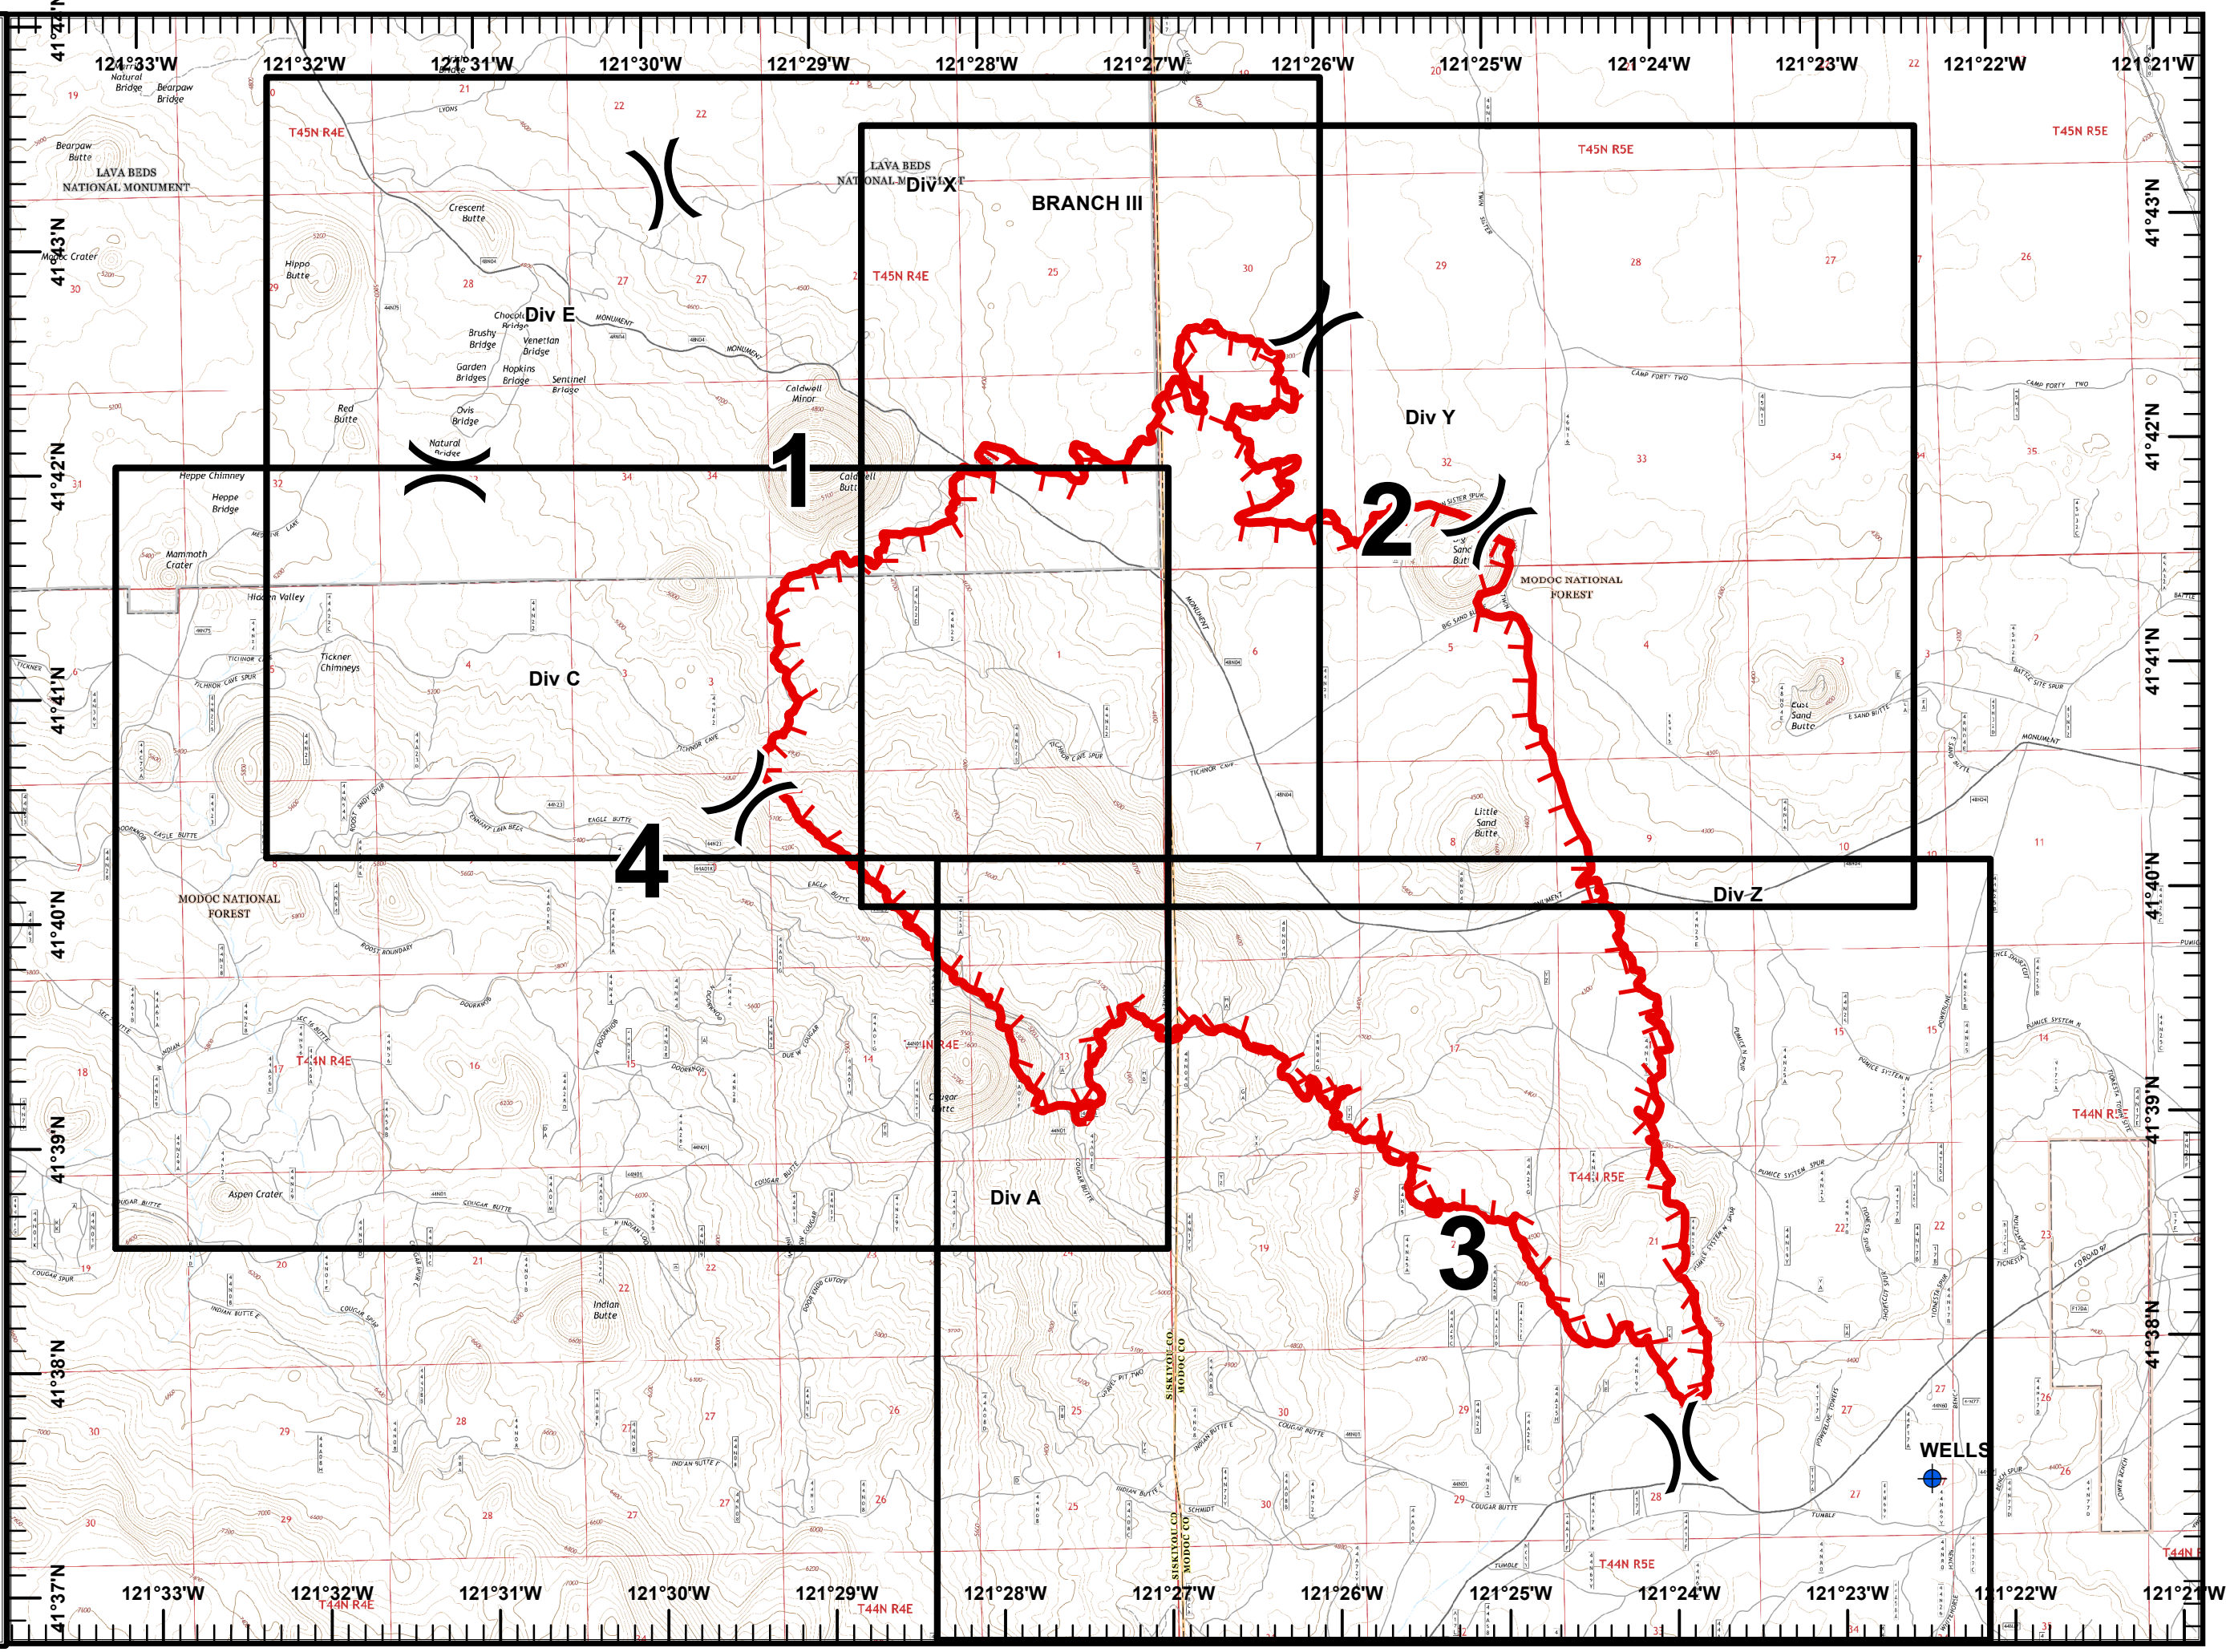

July Complex IAP
CA-MDF-000487
07/25/2020
Day
NAD83, Zone 10
Caldwell Index

- Legend**
-  GRID
 -  Dip Site
 -  Division Break
 -  Uncontrolled Fire Edge

Use Avenza Maps App
 0 0.5 1
 Miles

July Complex
IAP
CA-MDF-000487
07/25/2020
Day
NAD83, Zone 10
Page 1 of 6
Caldwell 1

Legend

-  Division Break
-  Uncontrolled Fire Edge

0 0.25 0.5
Miles
JAD
7/25/2020
12:15:27 AM

July Complex
 IAP
 CA-MDF-000487
 07/25/2020
 Day
 NAD83, Zone 10
 Page 2 of 6
 Caldwell 2

Legend

-  Division Break
-  Uncontrolled Fire Edge

0 0.25 0.5
 Miles
 Use Avenza Maps App
 JAD
 7/25/2020
 12:16:32 AM

July Complex
IAP
CA-MDF-000487
07/25/2020
Day
NAD83, Zone 10
Page 3 of 6
Caldwell 3

Legend

-  Dip Site
-  Division Break
-  Uncontrolled Fire Edge

Legend

- Drop Point
-) Division Break
- ┌ Uncontrolled Fire Edge
- Contained Line

Use Avenza Maps App
0 0.25 0.5
Miles
JAD
7/25/2020
12:15:51 AM