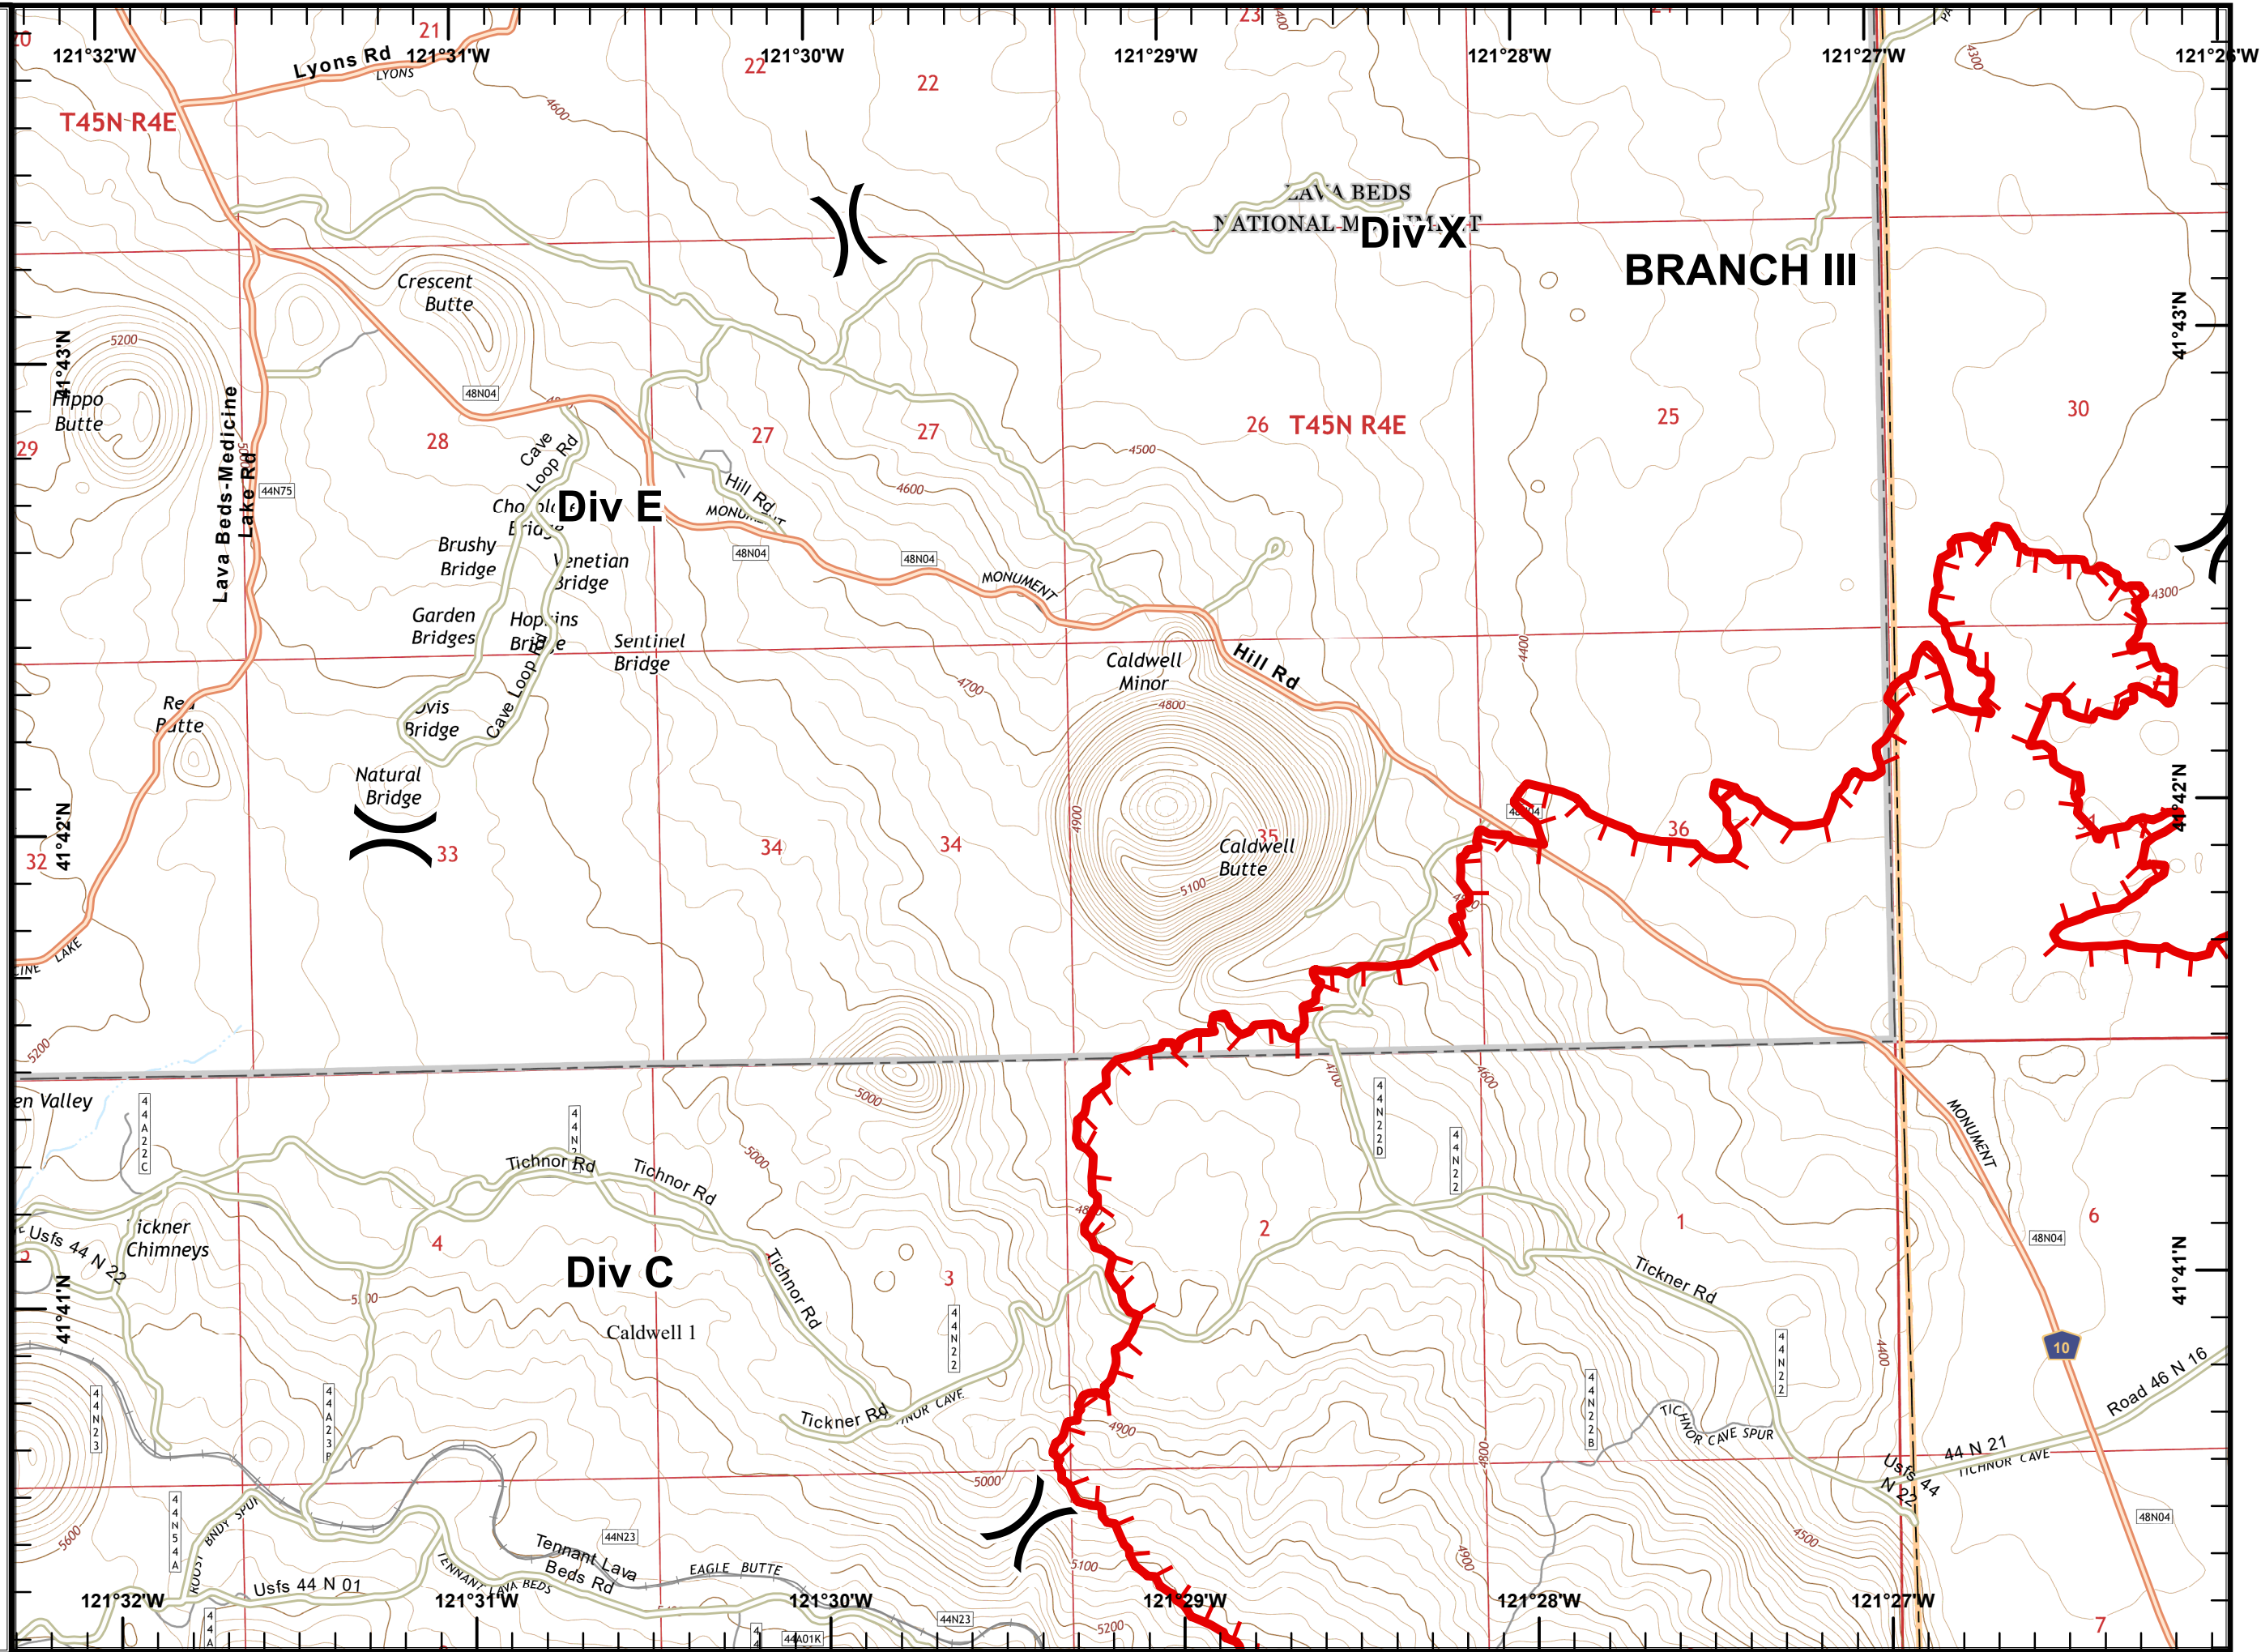

July Complex IAP
CA-MDF-000487
07/25/2020
Day
NAD83, Zone 10
Caldwell Index

- Legend**
-  GRID
 -  Dip Site
 -  Division Break
 -  Uncontrolled Fire Edge

Use Avenza Maps App
 0 0.5 1
 Miles

July Complex
IAP
CA-MDF-000487
07/25/2020
Day
NAD83, Zone 10
Page 1 of 6
Caldwell 1

Legend

-  Division Break
-  Uncontrolled Fire Edge

0 0.25 0.5
Miles
JAD
7/25/2020
12:15:27 AM

July Complex
 IAP
 CA-MDF-000487
 07/25/2020
 Day
 NAD83, Zone 10
 Page 2 of 6
 Caldwell 2

Legend

-  Division Break
-  Uncontrolled Fire Edge

0 0.25 0.5
 Miles
 Use Avenza Maps App
 JAD
 7/25/2020
 12:16:32 AM

July Complex
IAP
CA-MDF-000487
07/25/2020
Day
NAD83, Zone 10
Page 3 of 6
Caldwell 3

Legend

-  Dip Site
-  Division Break
-  Uncontrolled Fire Edge

Legend

- Drop Point
-) Division Break
- ┌ Uncontrolled Fire Edge
- Contained Line

Use Avenza Maps App
0 0.25 0.5
Miles
JAD
7/25/2020
12:15:51 AM