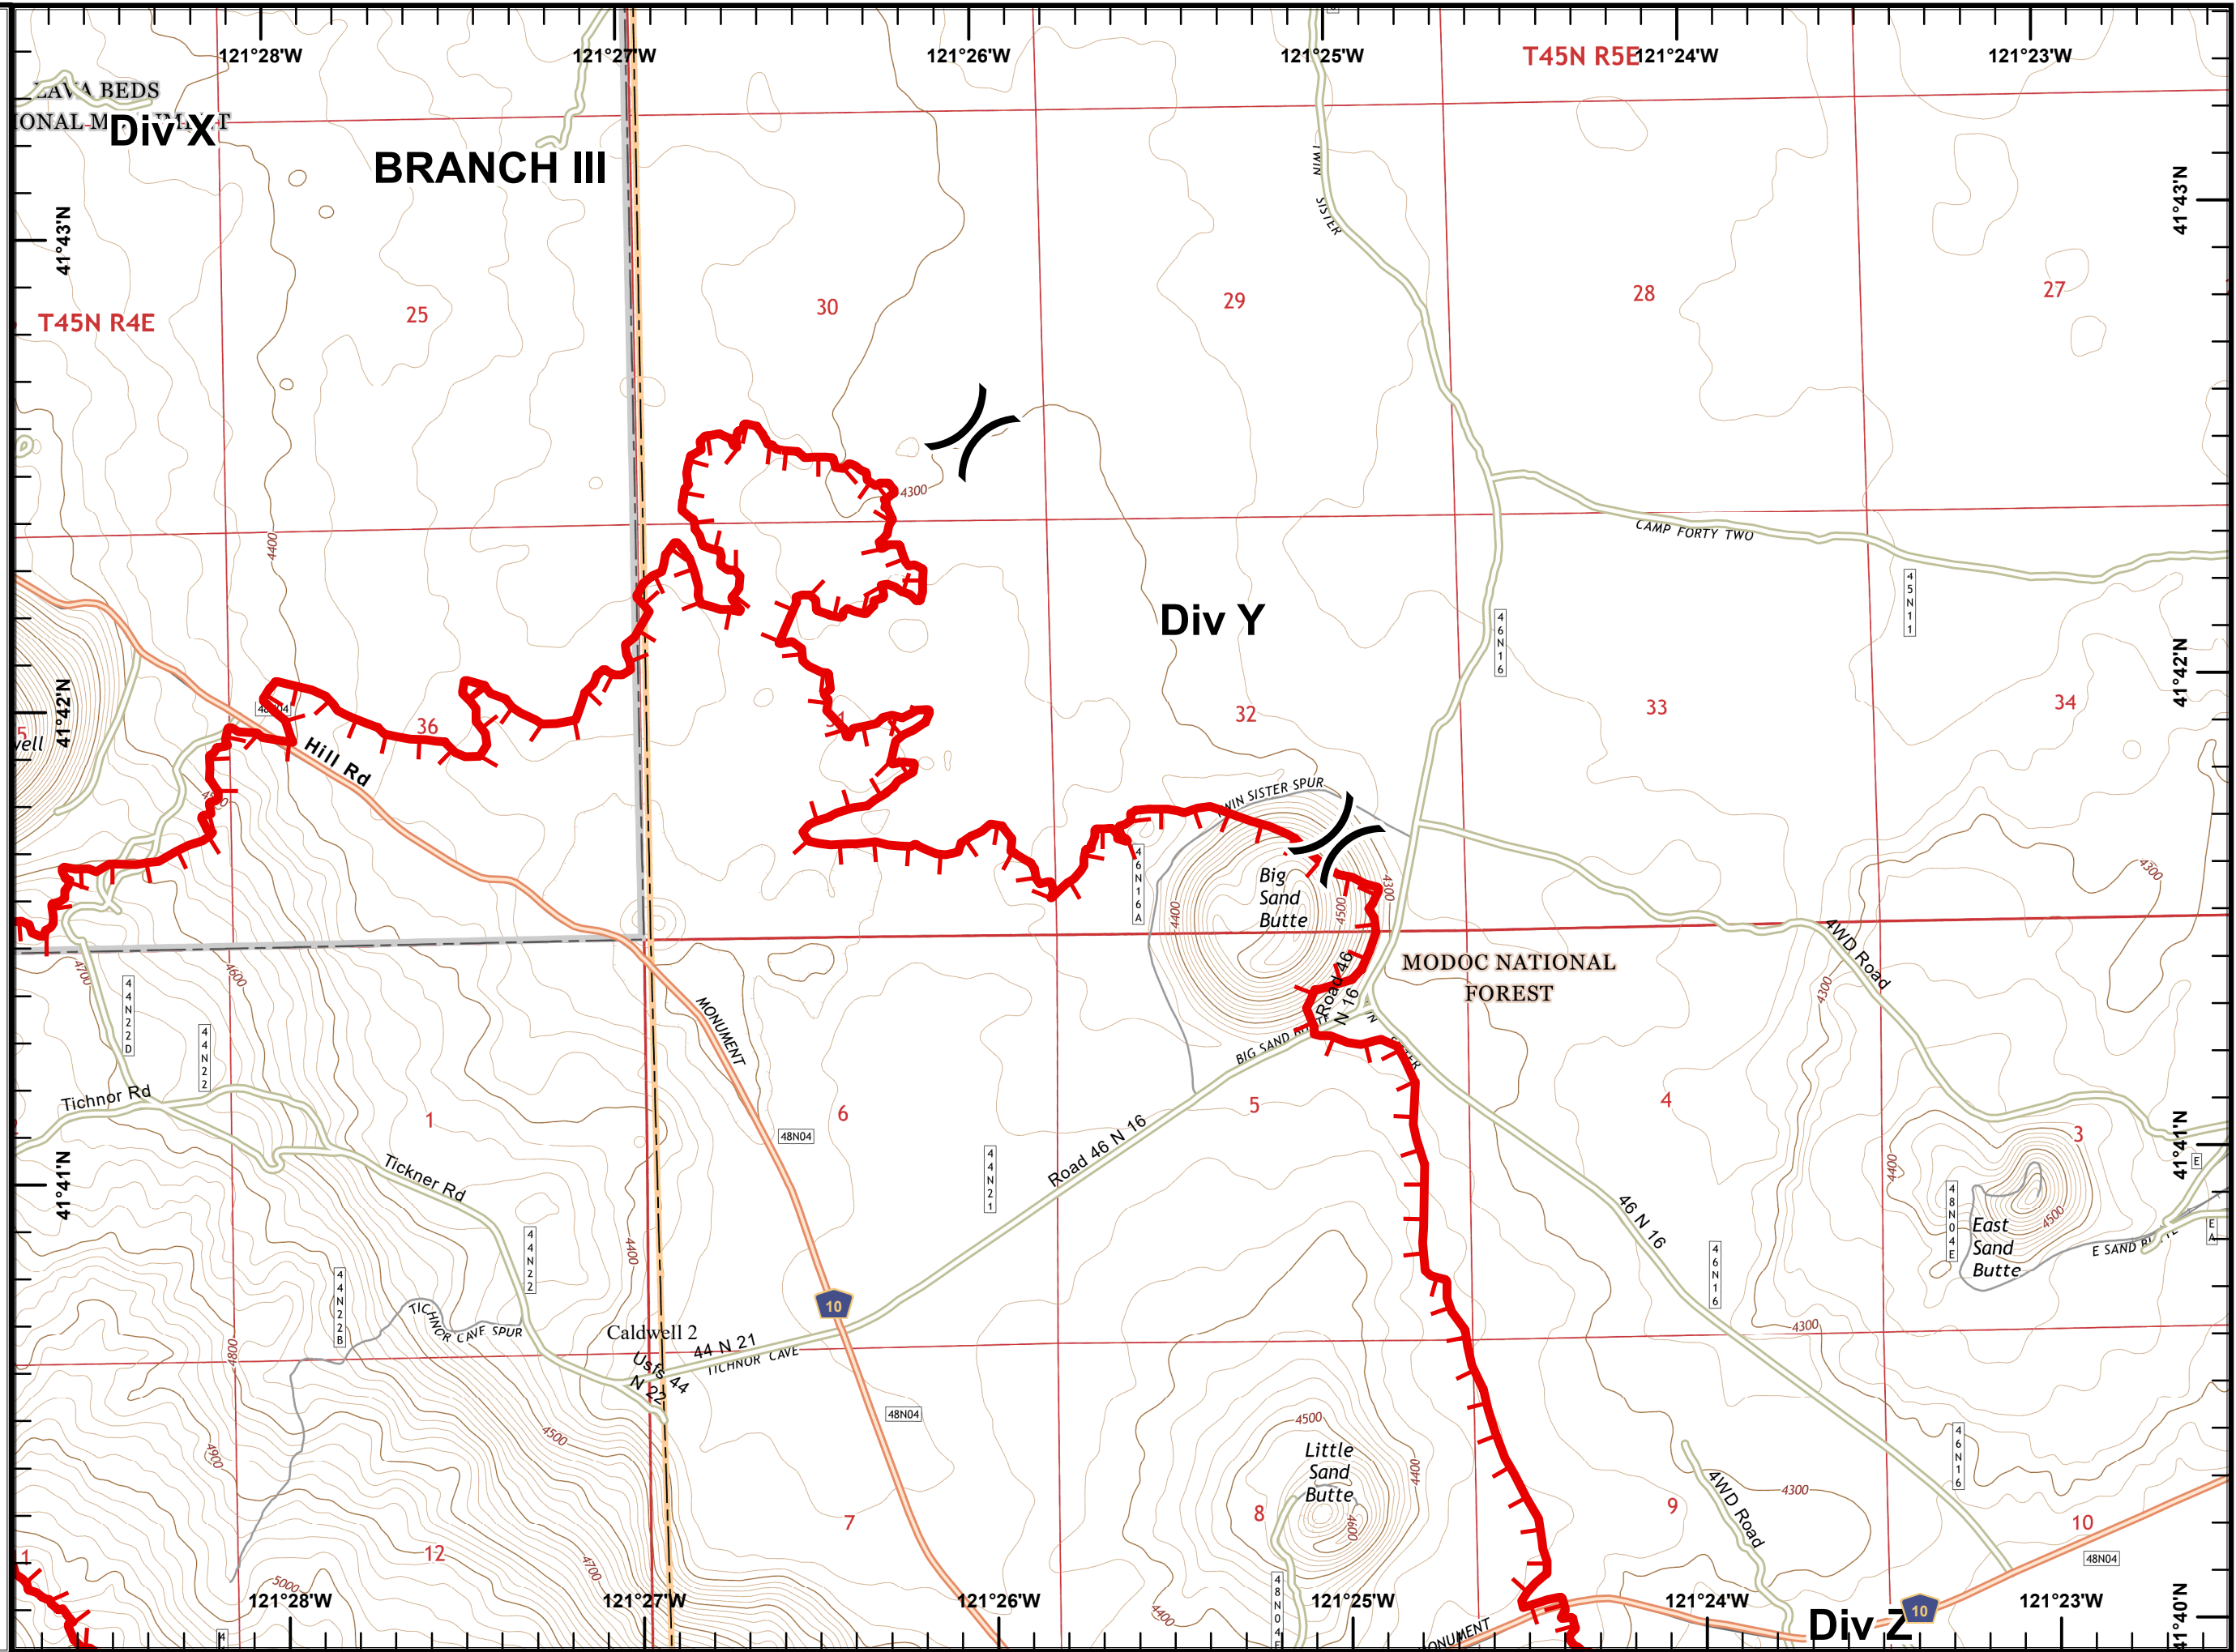

Legend

-  Division Break
-  Uncontrolled Fire Edge

0 0.25 0.5
Miles
JAD
7/25/2020
12:15:27 AM

July Complex
 IAP
 CA-MDF-000487
 07/25/2020
 Day
 NAD83, Zone 10
 Page 2 of 6
 Caldwell 2

Legend

-  Division Break
-  Uncontrolled Fire Edge

0 0.25 0.5
 Miles
 Use Avenza Maps App
 JAD
 7/25/2020
 12:16:32 AM

July Complex
IAP
CA-MDF-000487
07/25/2020
Day
NAD83, Zone 10
Page 3 of 6
Caldwell 3

Legend

-  Dip Site
-  Division Break
-  Uncontrolled Fire Edge

Use Avenza Maps App

July Complex
IAP
CA-MDF-000487
07/25/2020
Day
NAD83, Zone 10
Page 4 of 6
Caldwell 4

Legend

Division Break

Uncontrolled Fire Edge

Use Avenza Maps App

0 0.25 0.5
Miles
JAD
7/25/2020
12:16:41 AM

Legend

- Drop Point
-) Division Break
- ┌ Uncontrolled Fire Edge
- Contained Line

Use Avenza Maps App
0 0.25 0.5
Miles
JAD
7/25/2020
12:15:51 AM