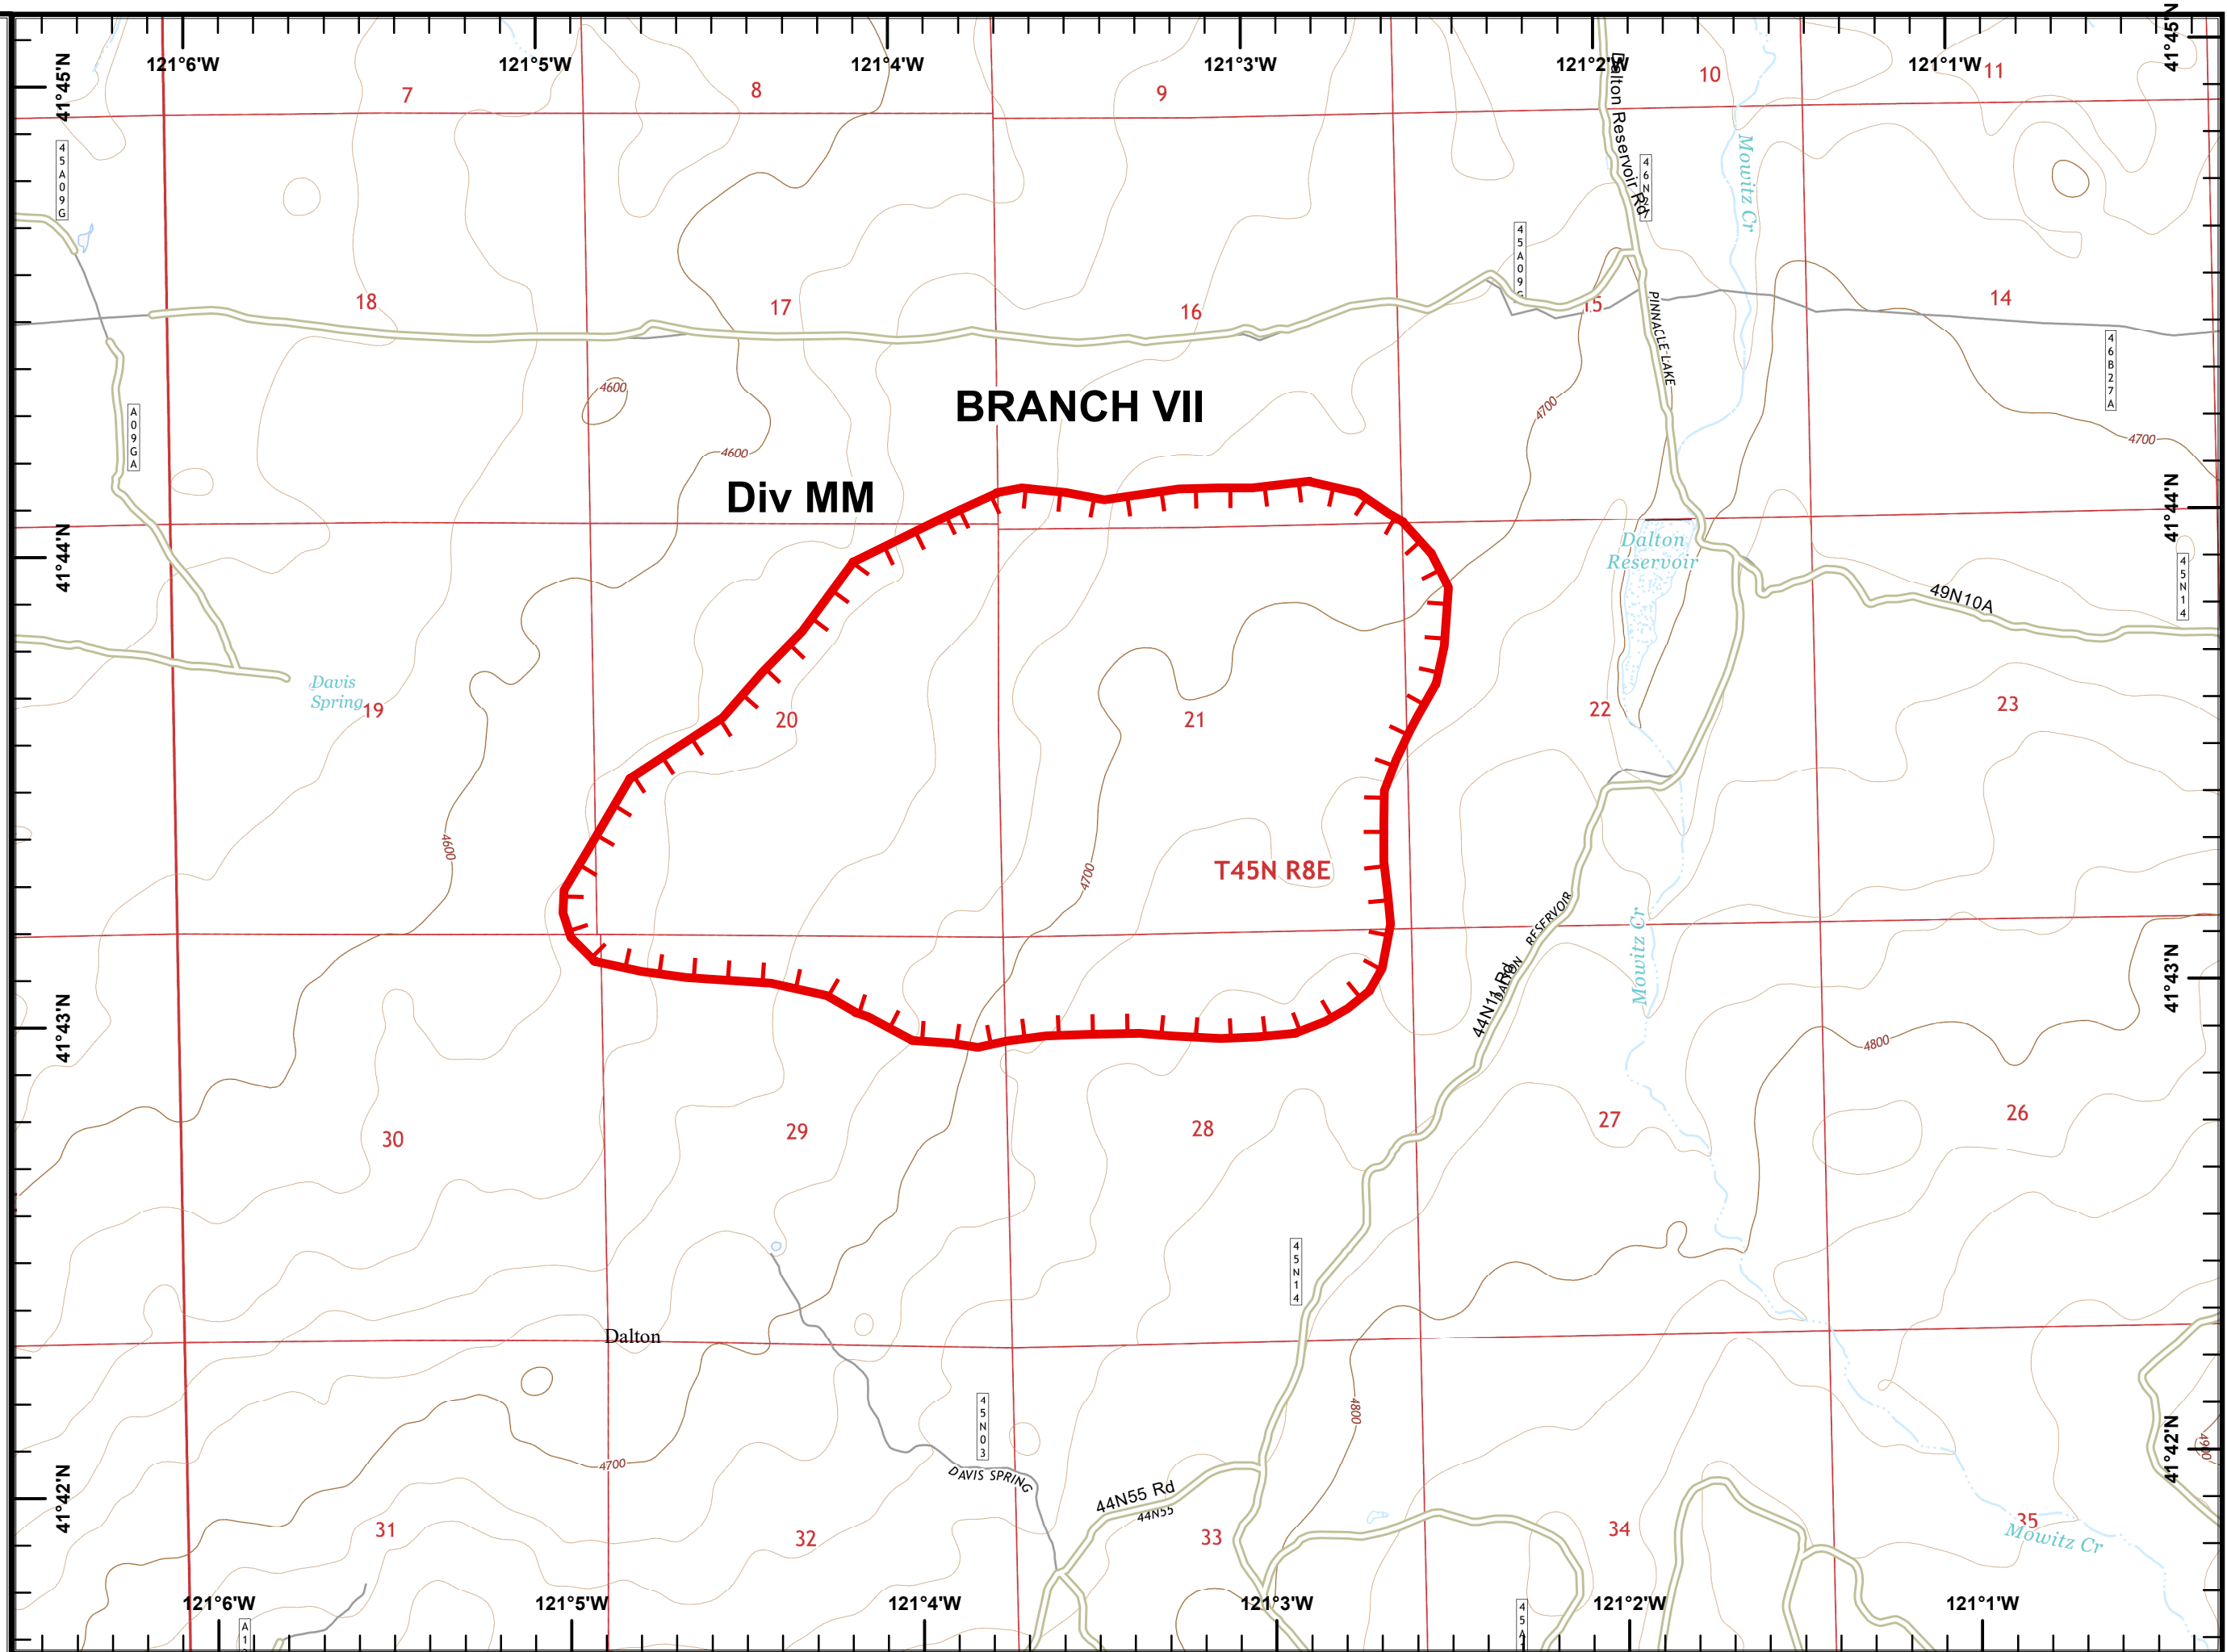

0 0.25 0.5
 Miles
 Use Avenza Maps App
 JAD
 7/25/2020
 12:16:32 AM

July Complex
IAP
CA-MDF-000487
07/25/2020
Day
NAD83, Zone 10
Page 3 of 6
Caldwell 3

Legend

-  Dip Site
-  Division Break
-  Uncontrolled Fire Edge

Use Avenza Maps App

July Complex
IAP
CA-MDF-000487
07/25/2020
Day
NAD83, Zone 10
Page 4 of 6
Caldwell 4

Legend

Division Break

Uncontrolled Fire Edge

Use Avenza Maps App

0 0.25 0.5
Miles
JAD
7/25/2020
12:16:41 AM

July Complex
IAP
CA-MDF-000487
07/25/2020
Day
NAD83, Zone 10
Page 5 of 6
Dalton

Legend

 Uncontrolled Fire Edge

Use Avenza Maps App

0 0.25 0.5
Miles
JAD
7/25/2020
12:15:47 AM

July Complex
IAP
CA-MDF-000487
07/25/2020
Day
NAD83, Zone 10
Page 6 of 6
Allen

Legend

- Drop Point
-) Division Break
- ┌ Uncontrolled Fire Edge
- Contained Line

Use Avenza Maps App
0 0.25 0.5
Miles
JAD
7/25/2020
12:15:51 AM