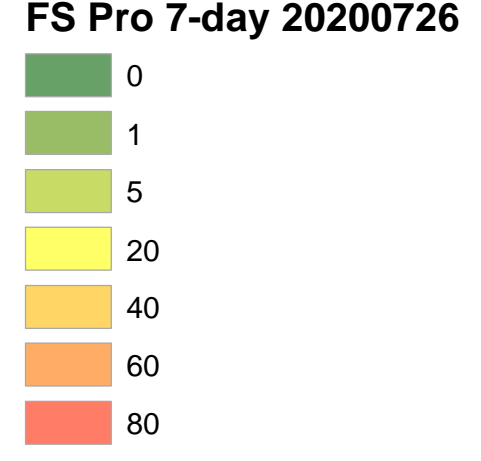

PLANNING MAP/FS Pro
July Complex
CA-MDF-000487
07/26/2020

1. **Legend**
2. Dip Site
   - Drop Point
   - ⊕ Helibase
   - Completed Dozer Line
   - R · R · Road as Completed Line
   - Division Break
   - Uncontrolled Fire Edge
   - Contained Line
   - Wildfire Daily Fire Perimeter