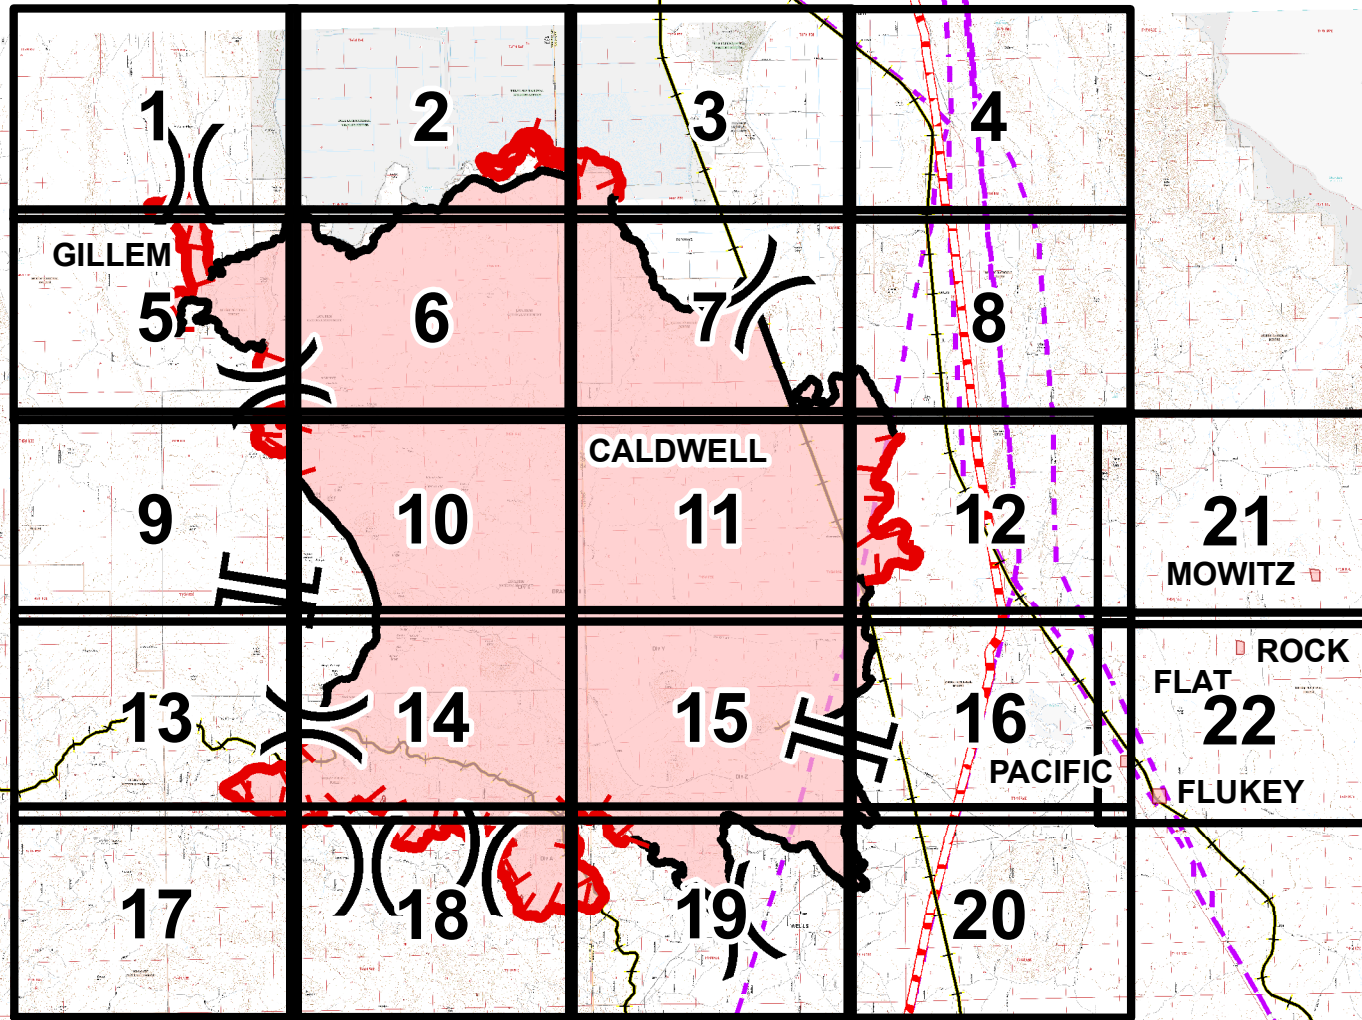

July Complex
IAP
CA-MDF-000487
07/30/2020

Division Break

Branch Break

Uncontrolled Fire Edge

Contained Line

Railroads

Pipeline

Transmission Lines

N

QRickit

Use Avenza Maps App

DO NOT DRIVE OVER