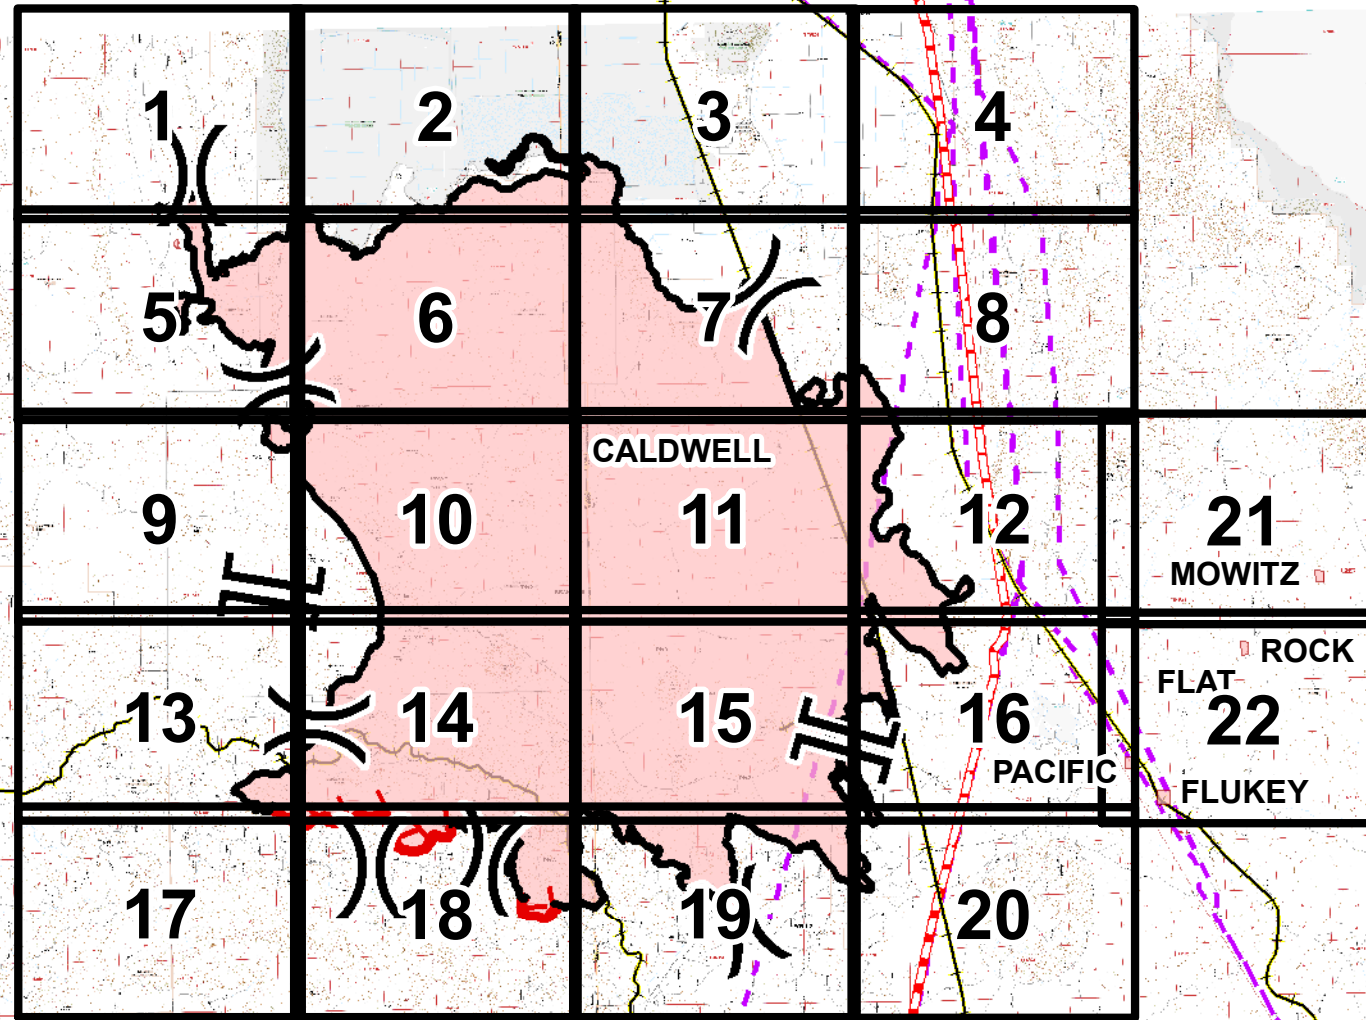

July Complex  
IAP  
CA-MDF-000487  
08/01/2020

Division Break

Branch Break

Uncontrolled Fire Edge

Contained Line

Railroads

Pipeline

Transmission Lines

N

QRickit

Use Avenza Maps App

JAD  
7/31/2020  
11:03:29 PM

Miles