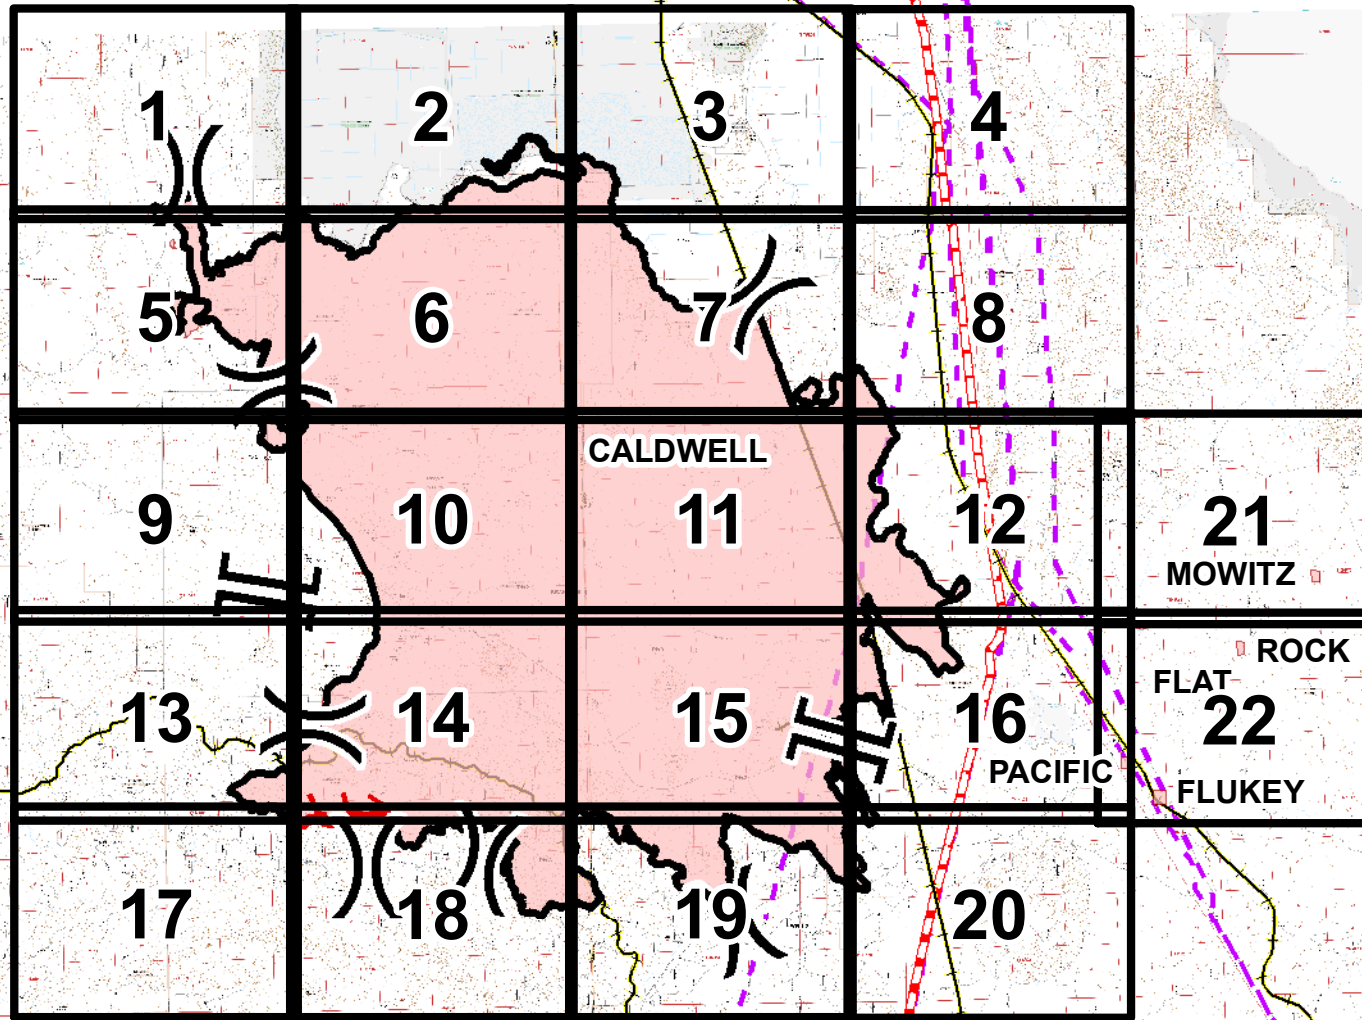

July Complex
IAP
CA-MDF-000487
08/02/2020

Division Break

Branch Break

Uncontrolled Fire Edge

Contained Line

Railroads

Pipeline

Transmission Lines

N

QRickit

Use Avenza Maps App

DO NOT DRIVE OVER