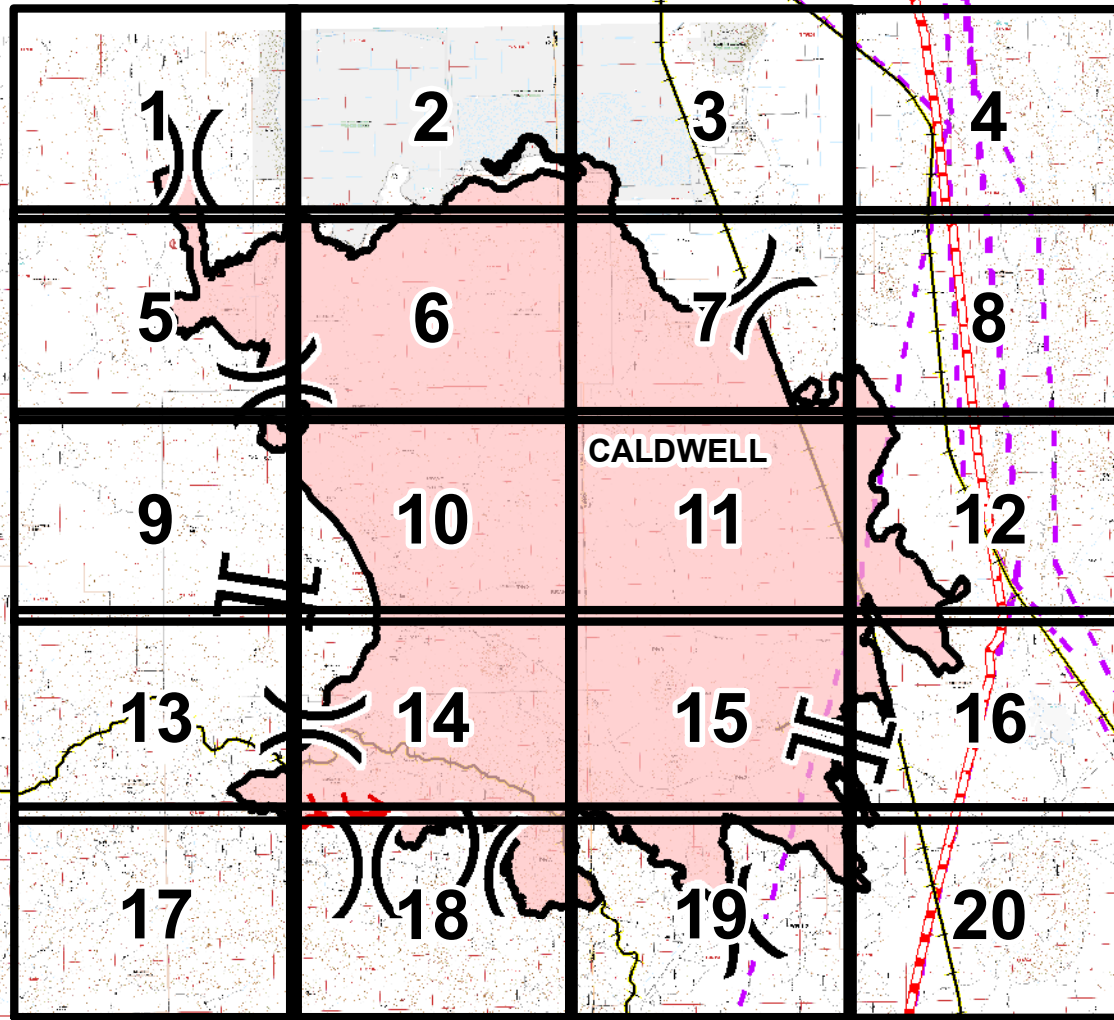

July Complex
IAP
CA-MDF-000487
08/03/2020

Division Break

Branch Break

Uncontrolled Fire Edge

Contained Line

Railroads

Pipeline

Transmission Lines

N

QRickit

Use Avenza Maps App

DO NOT DRIVE OVER

ROCK

JAD
8/3/2020
9:51:17 PM

Miles