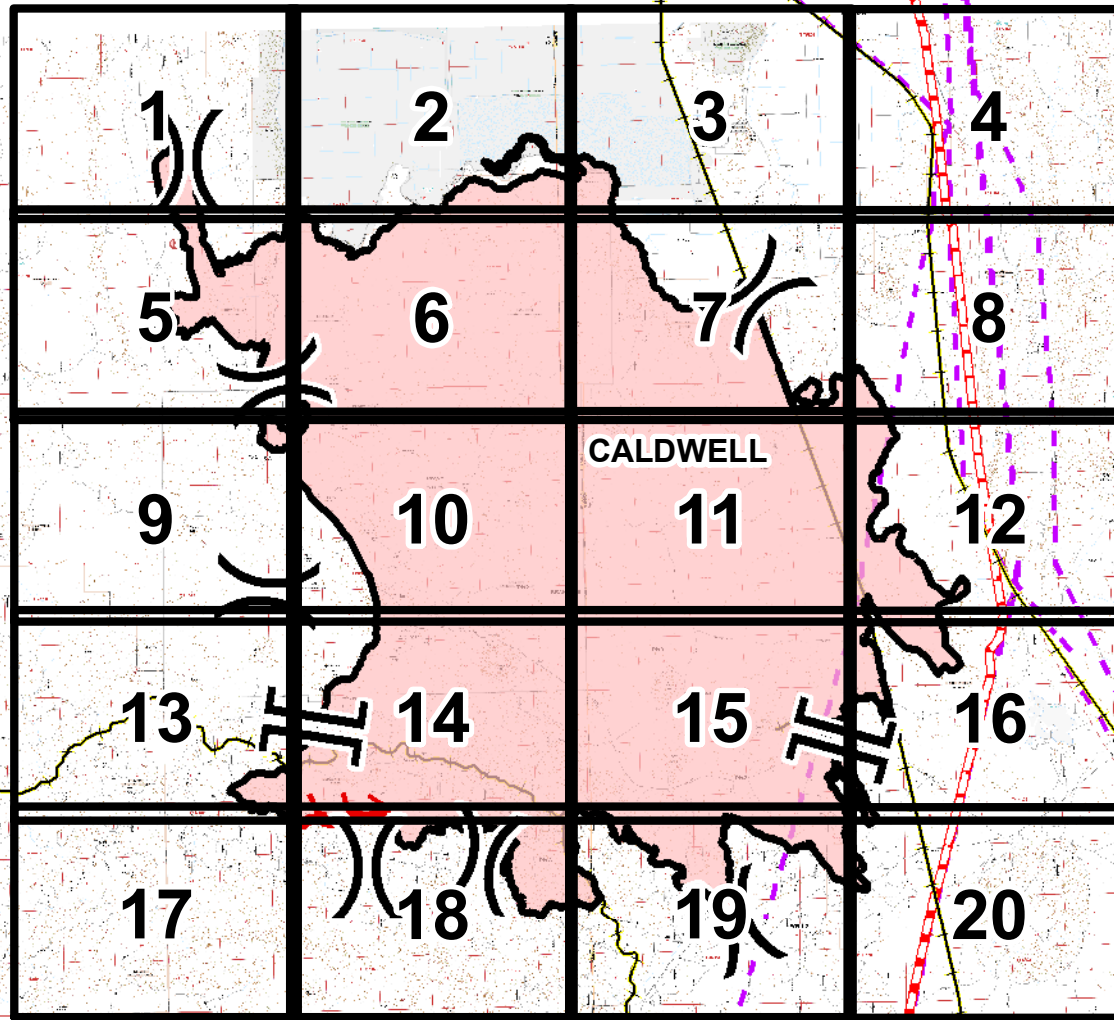

July Complex
IAP
CA-MDF-000487
08/05/2020

Division Break

Branch Break

Uncontrolled Fire Edge

Contained Line

Railroads

Pipeline

Transmission Lines

N

QRickit

Use Avenza Maps App

ROCK

JAD
8/4/2020
9:09:11 PM

Miles