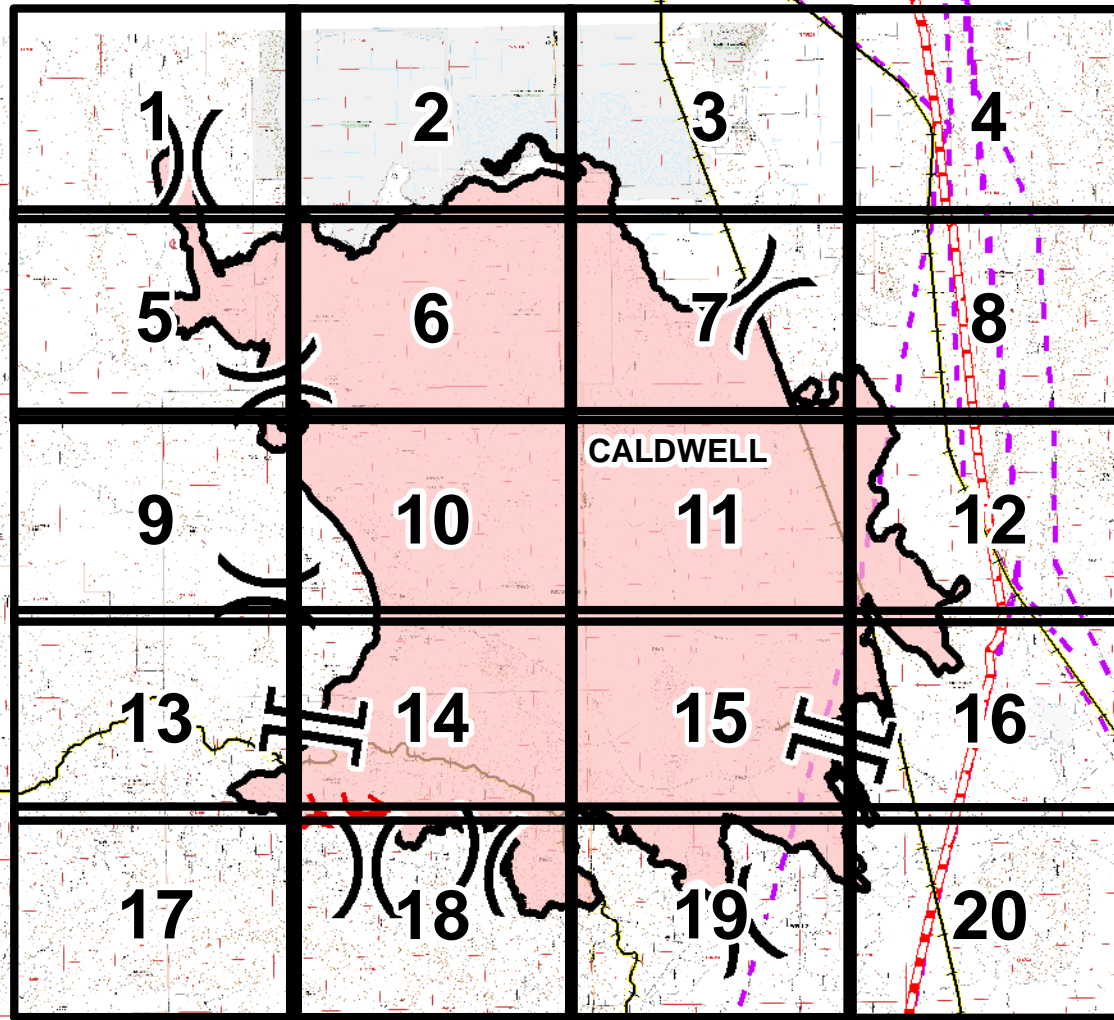

July Complex
IAP
CA-MDF-000487
08/05/2020

Division Break

Branch Break

Uncontrolled Fire Edge

Contained Line

Railroads

Pipeline

Transmission Lines

N

QRickit

Use Avenza Maps App

ROCK

JAD
8/4/2020
9:09:11 PM

Miles