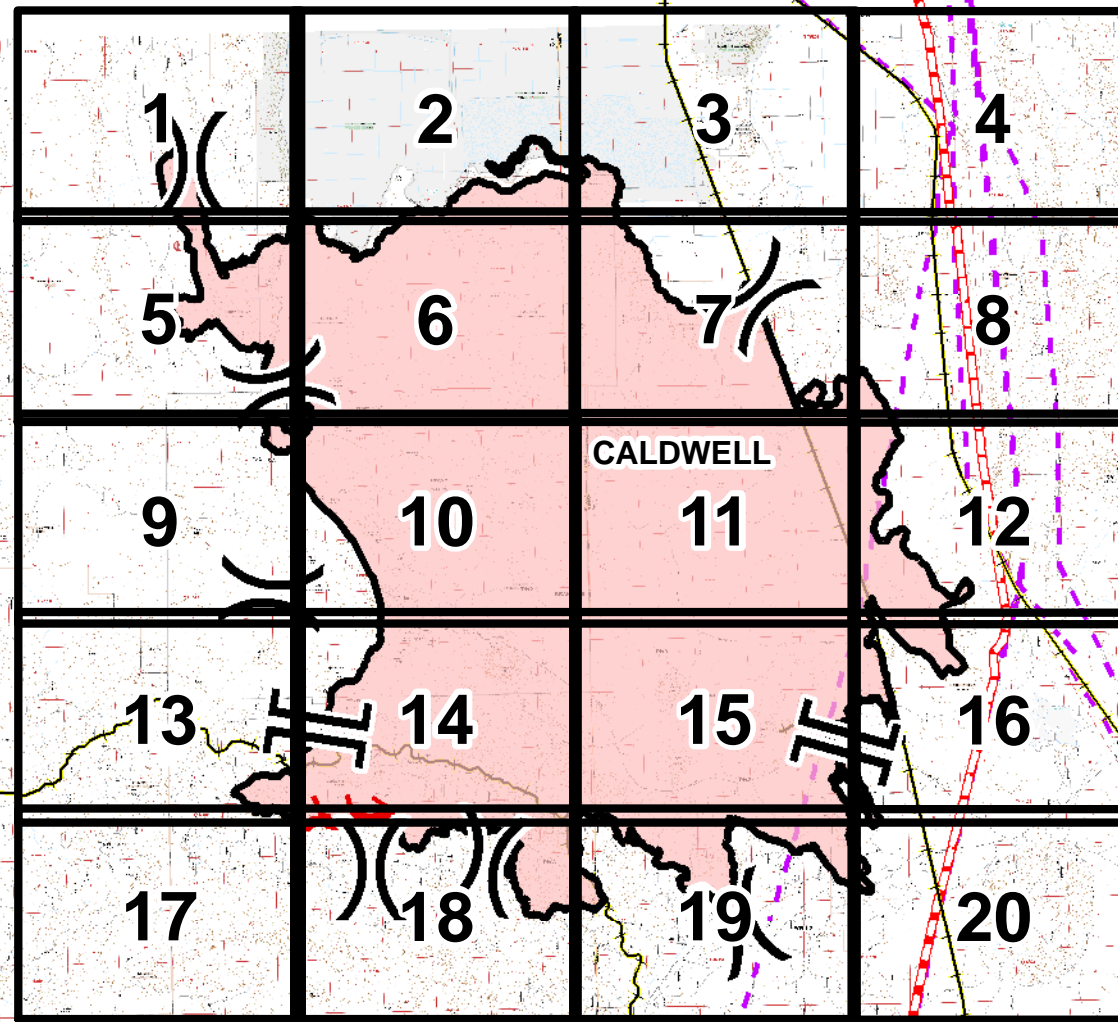

July Complex
IAP
CA-MDF-000487
08/06/2020

Division Break

Branch Break

Uncontrolled Fire Edge

Contained Line

Railroads

Pipeline

Transmission Lines

N

QRickit

Use Avenza Maps App

ROCK

JAD
8/5/2020
8:11:25 PM