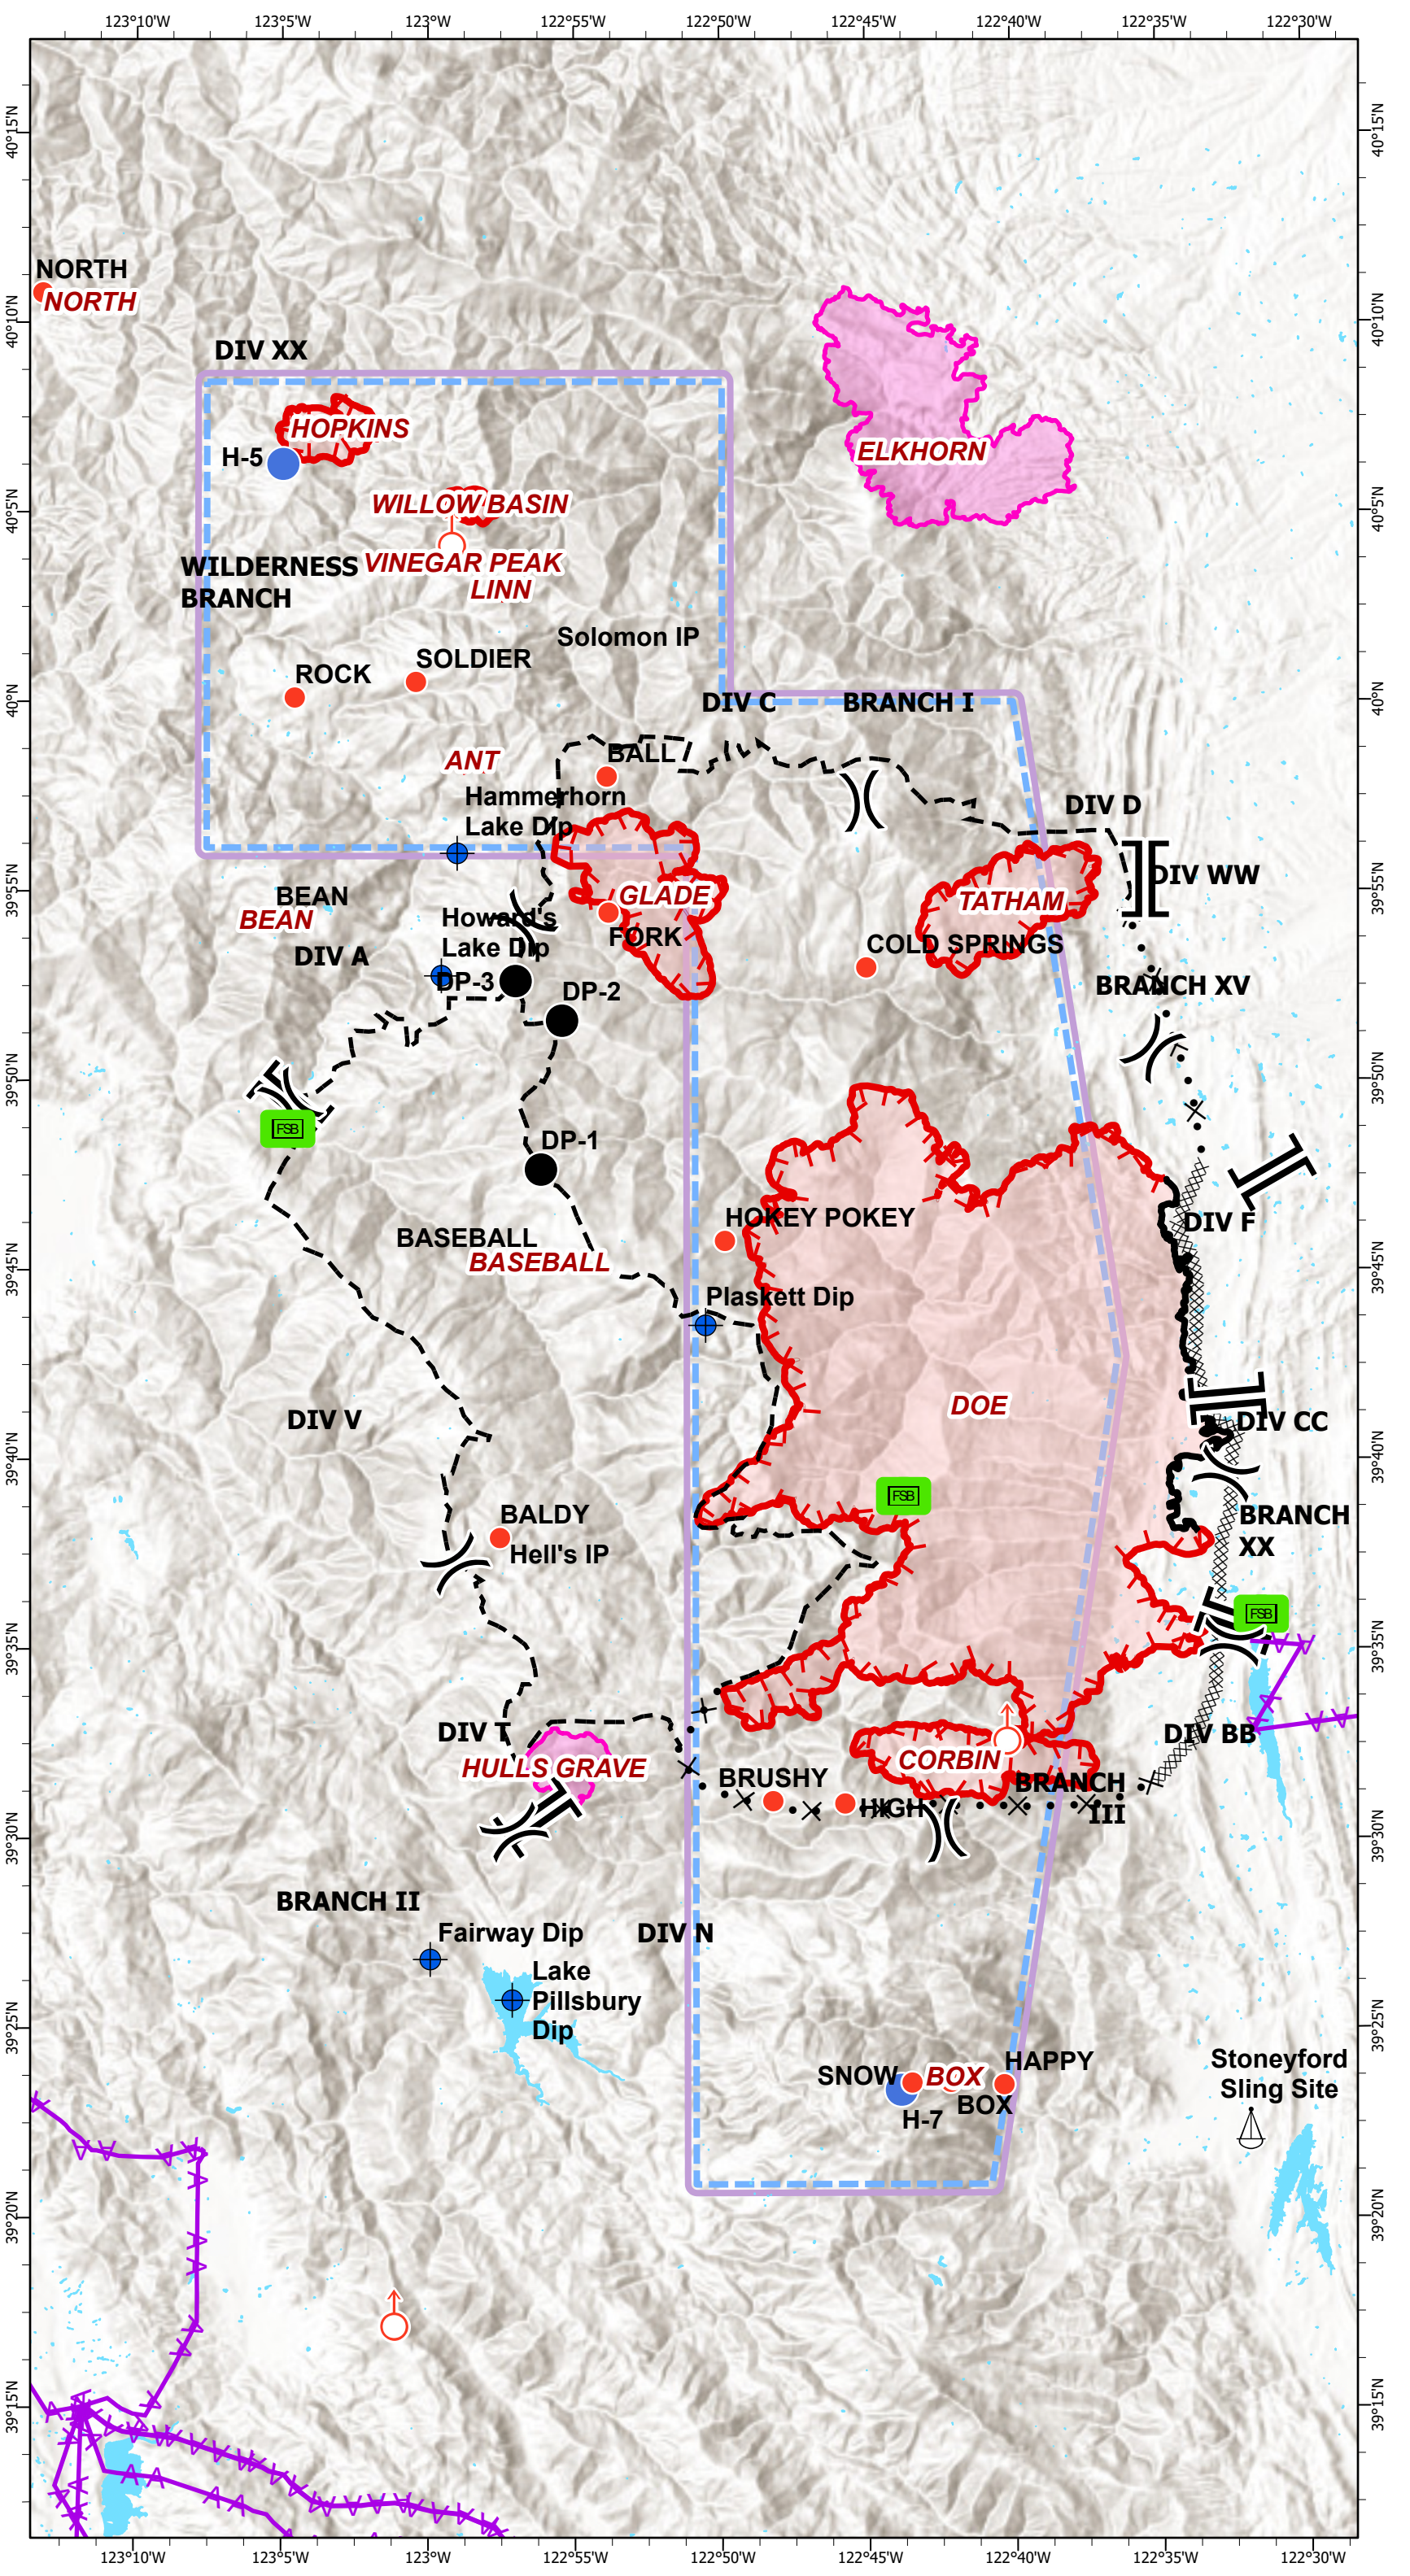

**PILOT MAP
AUGUST COMPLEX
CA-MNF-000753
8/22/2020**

-  TFR
-  Aviation Obstacle
-  Dip Site
-  Drop Point
-  Helispot
-  Hot Spot
-  Forward Supply Base
-  Sling Site
-  Spot Fire
-  Other
-  Division Break
-  Branch Break
-  Uncontrolled Fire Edge
-  Contained Line
-  Completed Dozer Line
-  Proposed Dozer Line
-  Planned Fire Line
-  Unknown
-  Wildfire Daily Fire Perimeter
-  Unknown
-  Lake

Datum: NAD 1983