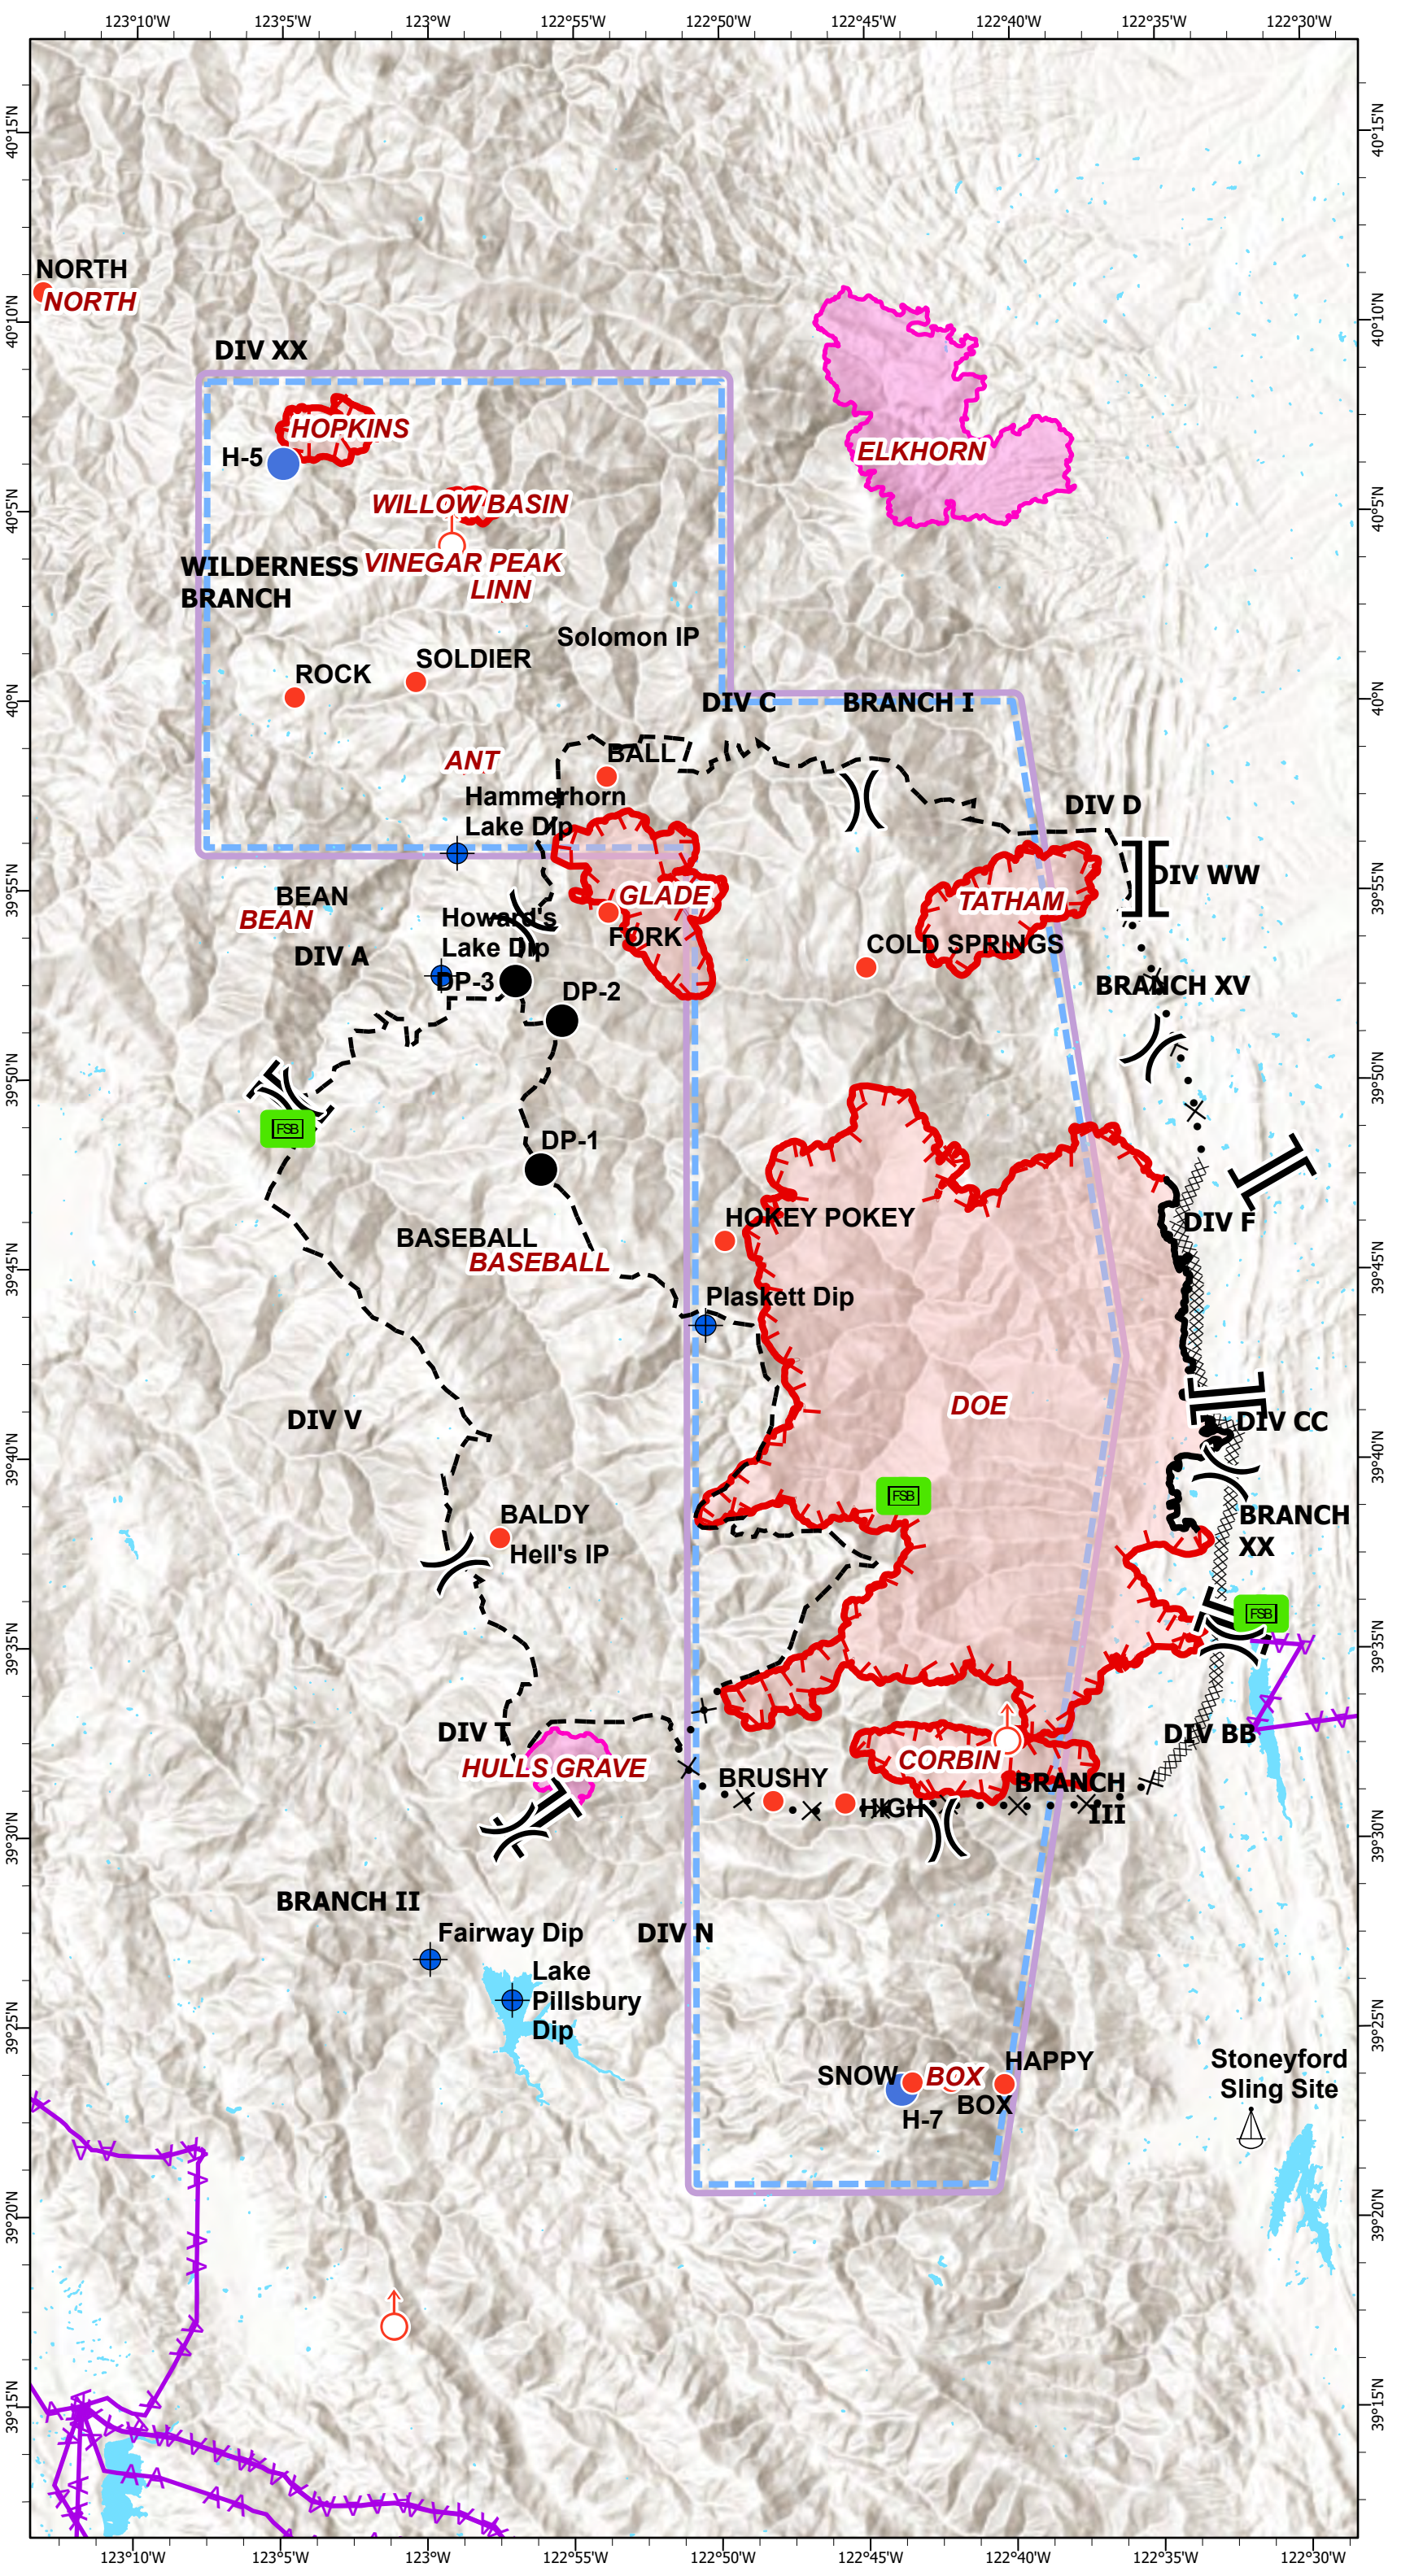

PILOT MAP
AUGUST COMPLEX
CA-MNF-000753
8/22/2020

-  TFR
-  Aviation Obstacle
-  Dip Site
-  Drop Point
-  Helispot
-  Hot Spot
-  Forward Supply Base
-  Sling Site
-  Spot Fire
-  Other
-  Division Break
-  Branch Break
-  Uncontrolled Fire Edge
-  Contained Line
-  Completed Dozer Line
-  Proposed Dozer Line
-  Planned Fire Line
-  Unknown
-  Wildfire Daily Fire Perimeter
-  Unknown
-  Lake

Datum: NAD 1983