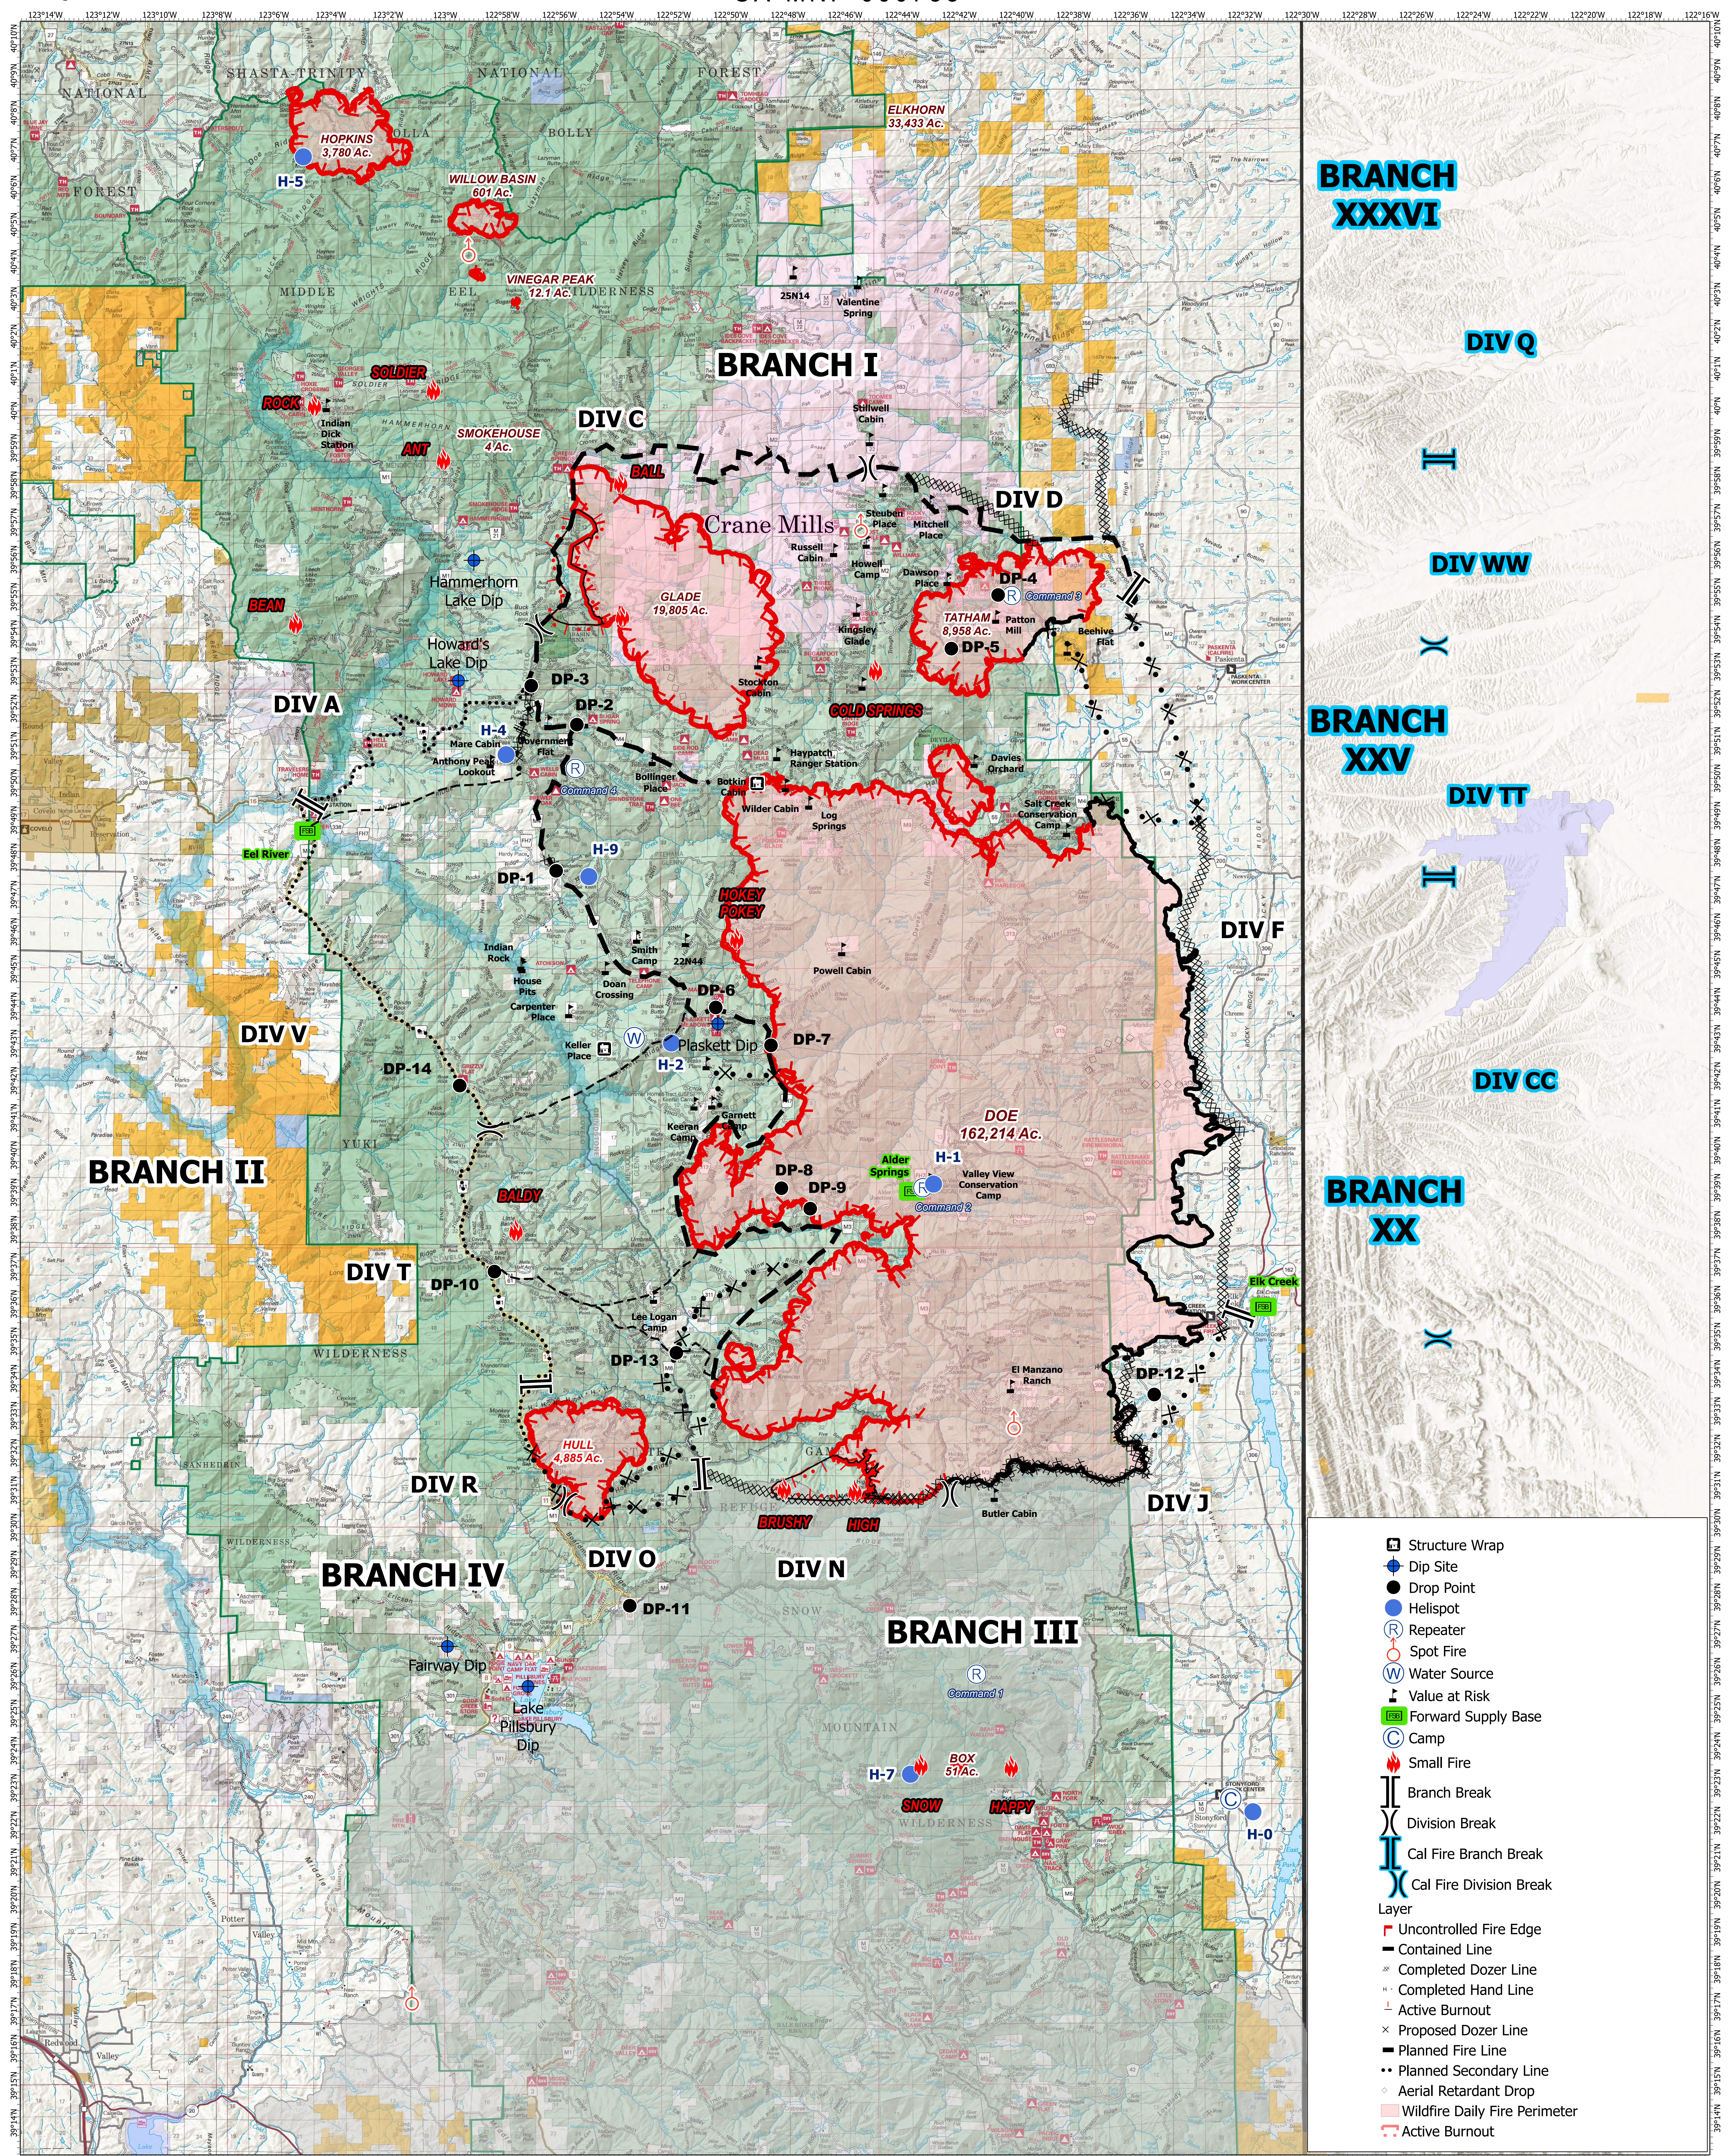

# Operations

AUGUST COMPLEX  
CA-MNF-000753

8/27/2020  
200,465 ACRES  
Perimeter as of 8/26 @ 1700

NAD 1983 UTM Zone 10N