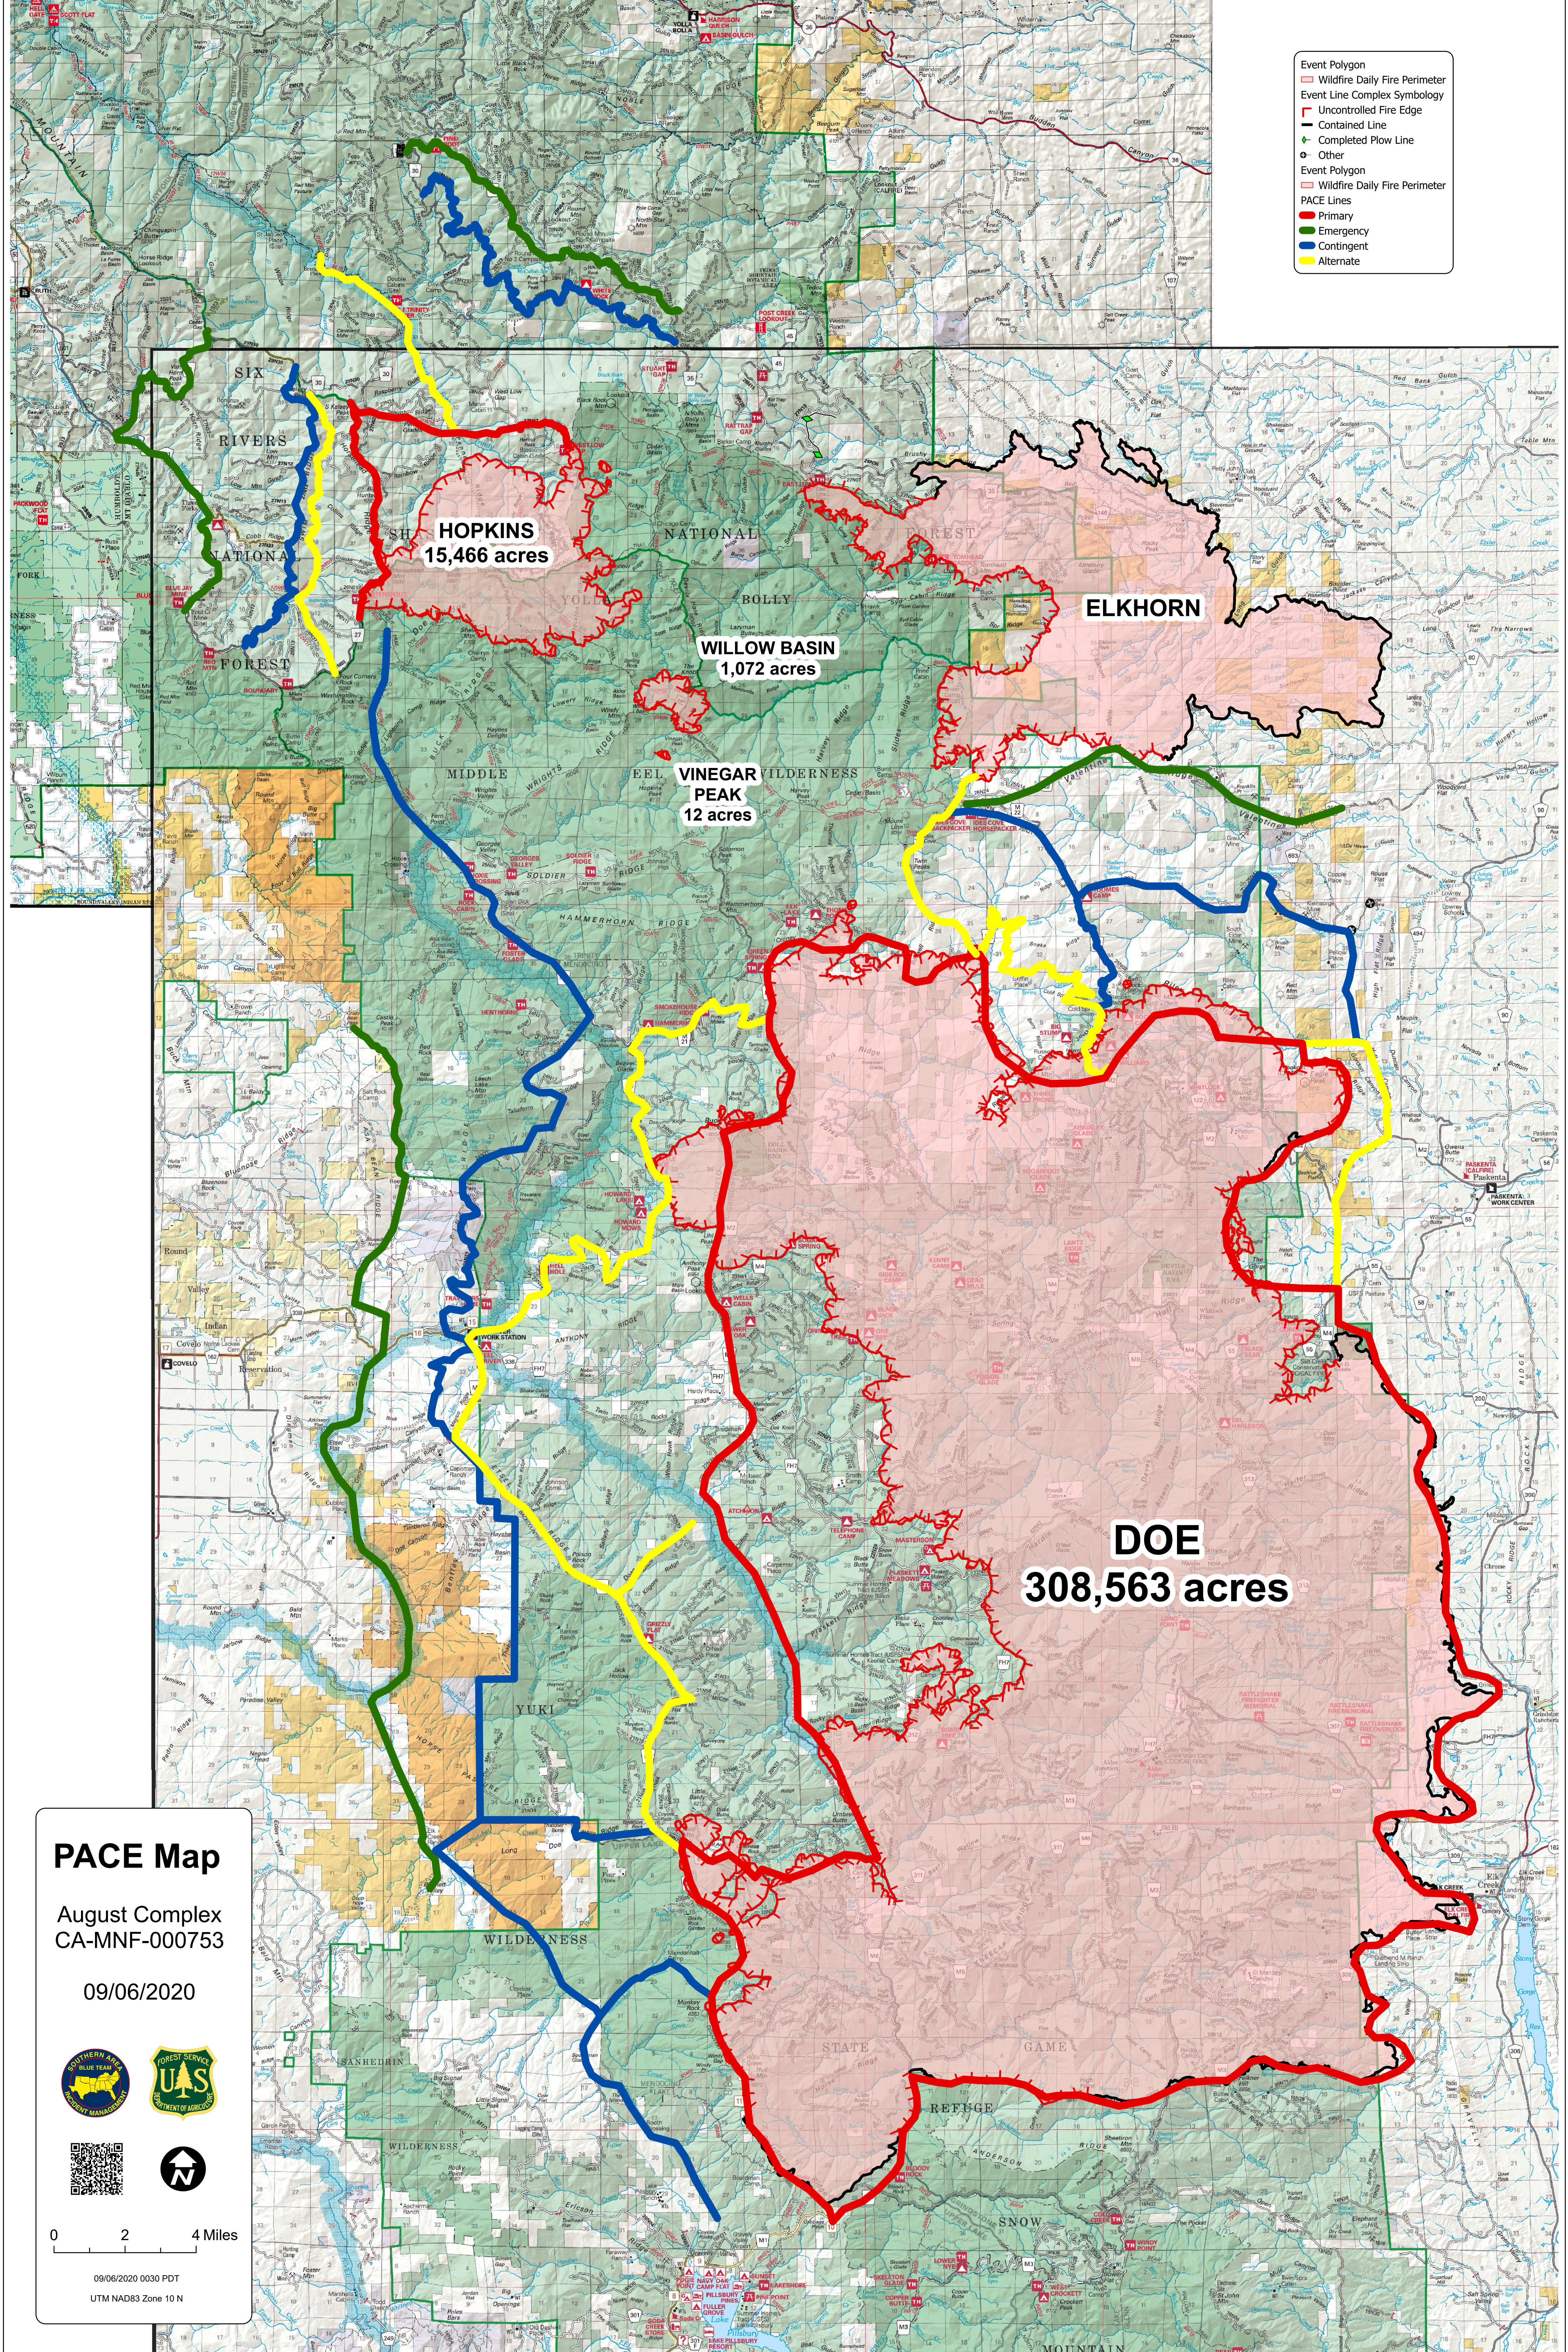

- Event Polygon
- Wildfire Daily Fire Perimeter
- Event Line Complex Symbology
- Uncontrolled Fire Edge
- Contained Line
- Completed Plow Line
- Other
- Event Polygon
- Wildfire Daily Fire Perimeter
- PACE Lines
- Primary
- Emergency
- Contingent
- Alternate

**PACE Map**

August Complex  
CA-MNF-000753

09/06/2020

0 2 4 Miles

09/06/2020 0030 PDT  
UTM NAD83 Zone 10 N