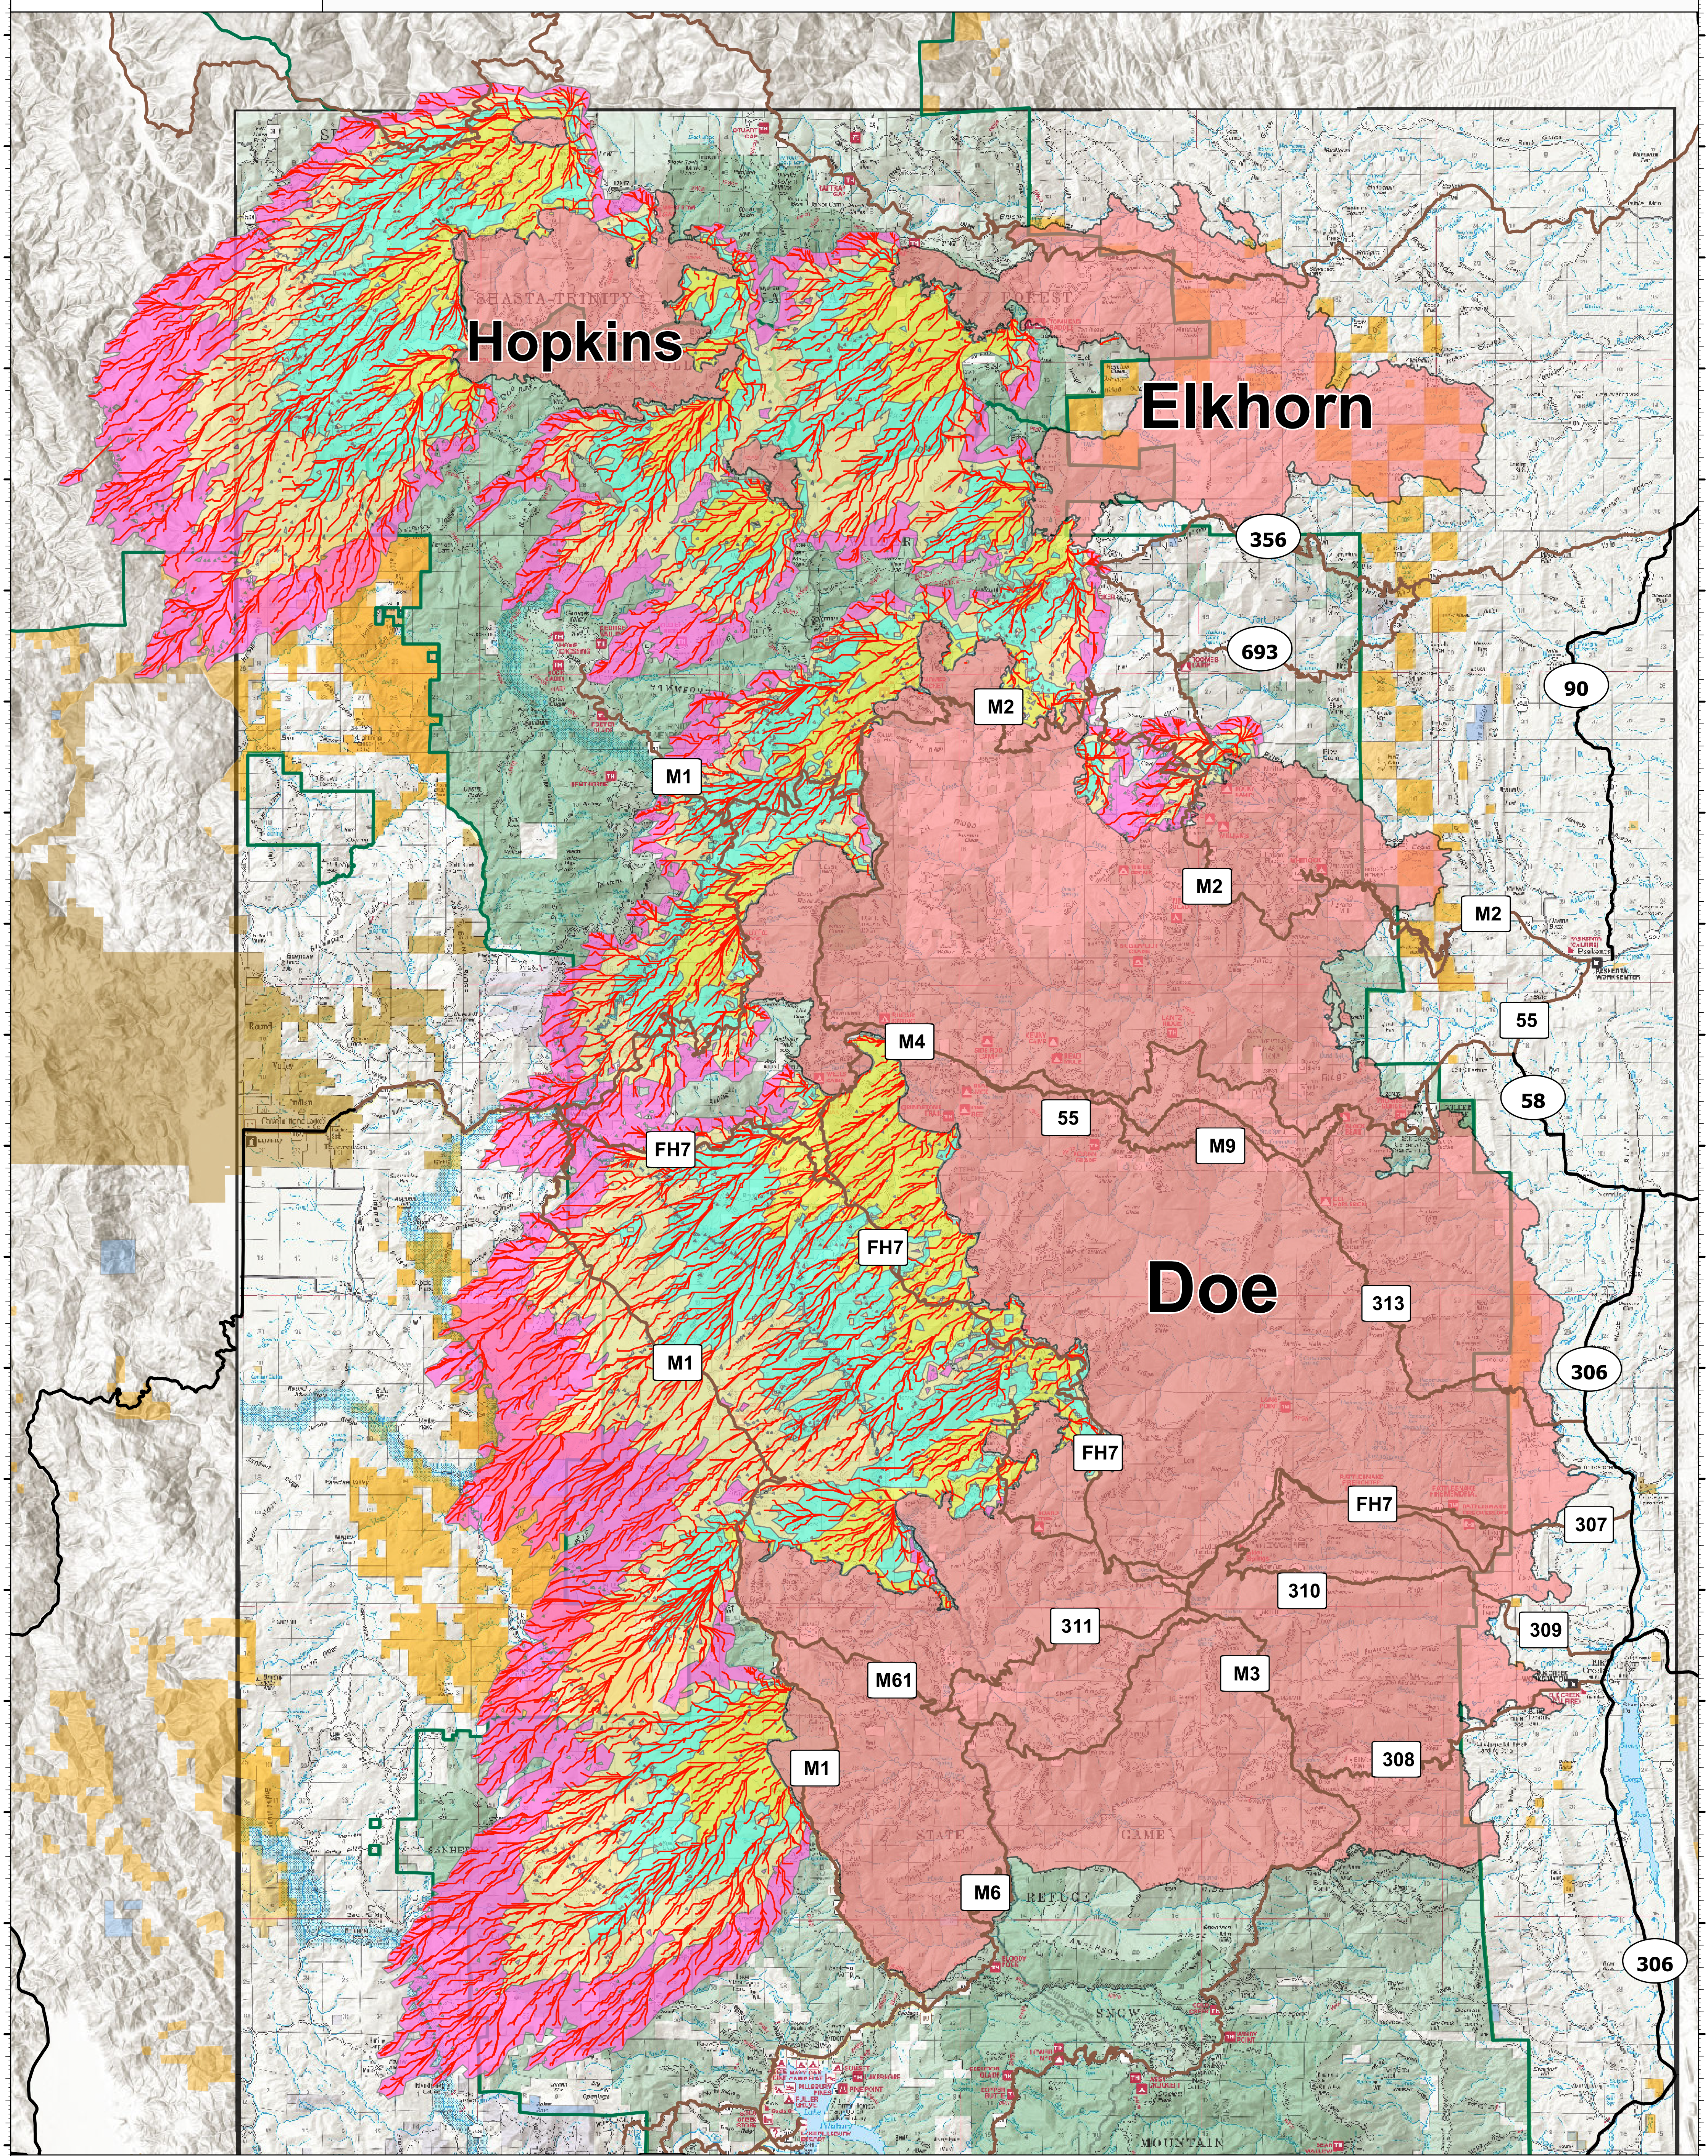

August Complex
CA-MNF-000753
2020-09-08

356,312 acres at 09/07/2020 1800

August Complex Near Term Fire Behavior

— 2-day NE Wind Event 90m 090720_STFB_MajorPaths_Degrees
Doe High-End 9/7/2020 2-day NE Wind Event 90m Arrival Time

- 1
- 2
- 3
- 4

127°33'W 127°32.5'W 127°32'W 127°31.5'W 127°31'W 127°30.5'W 127°30'W 127°29.5'W 127°29'W 127°28.5'W 127°28'W 127°27.5'W 127°27'W 127°26.5'W 127°26'W