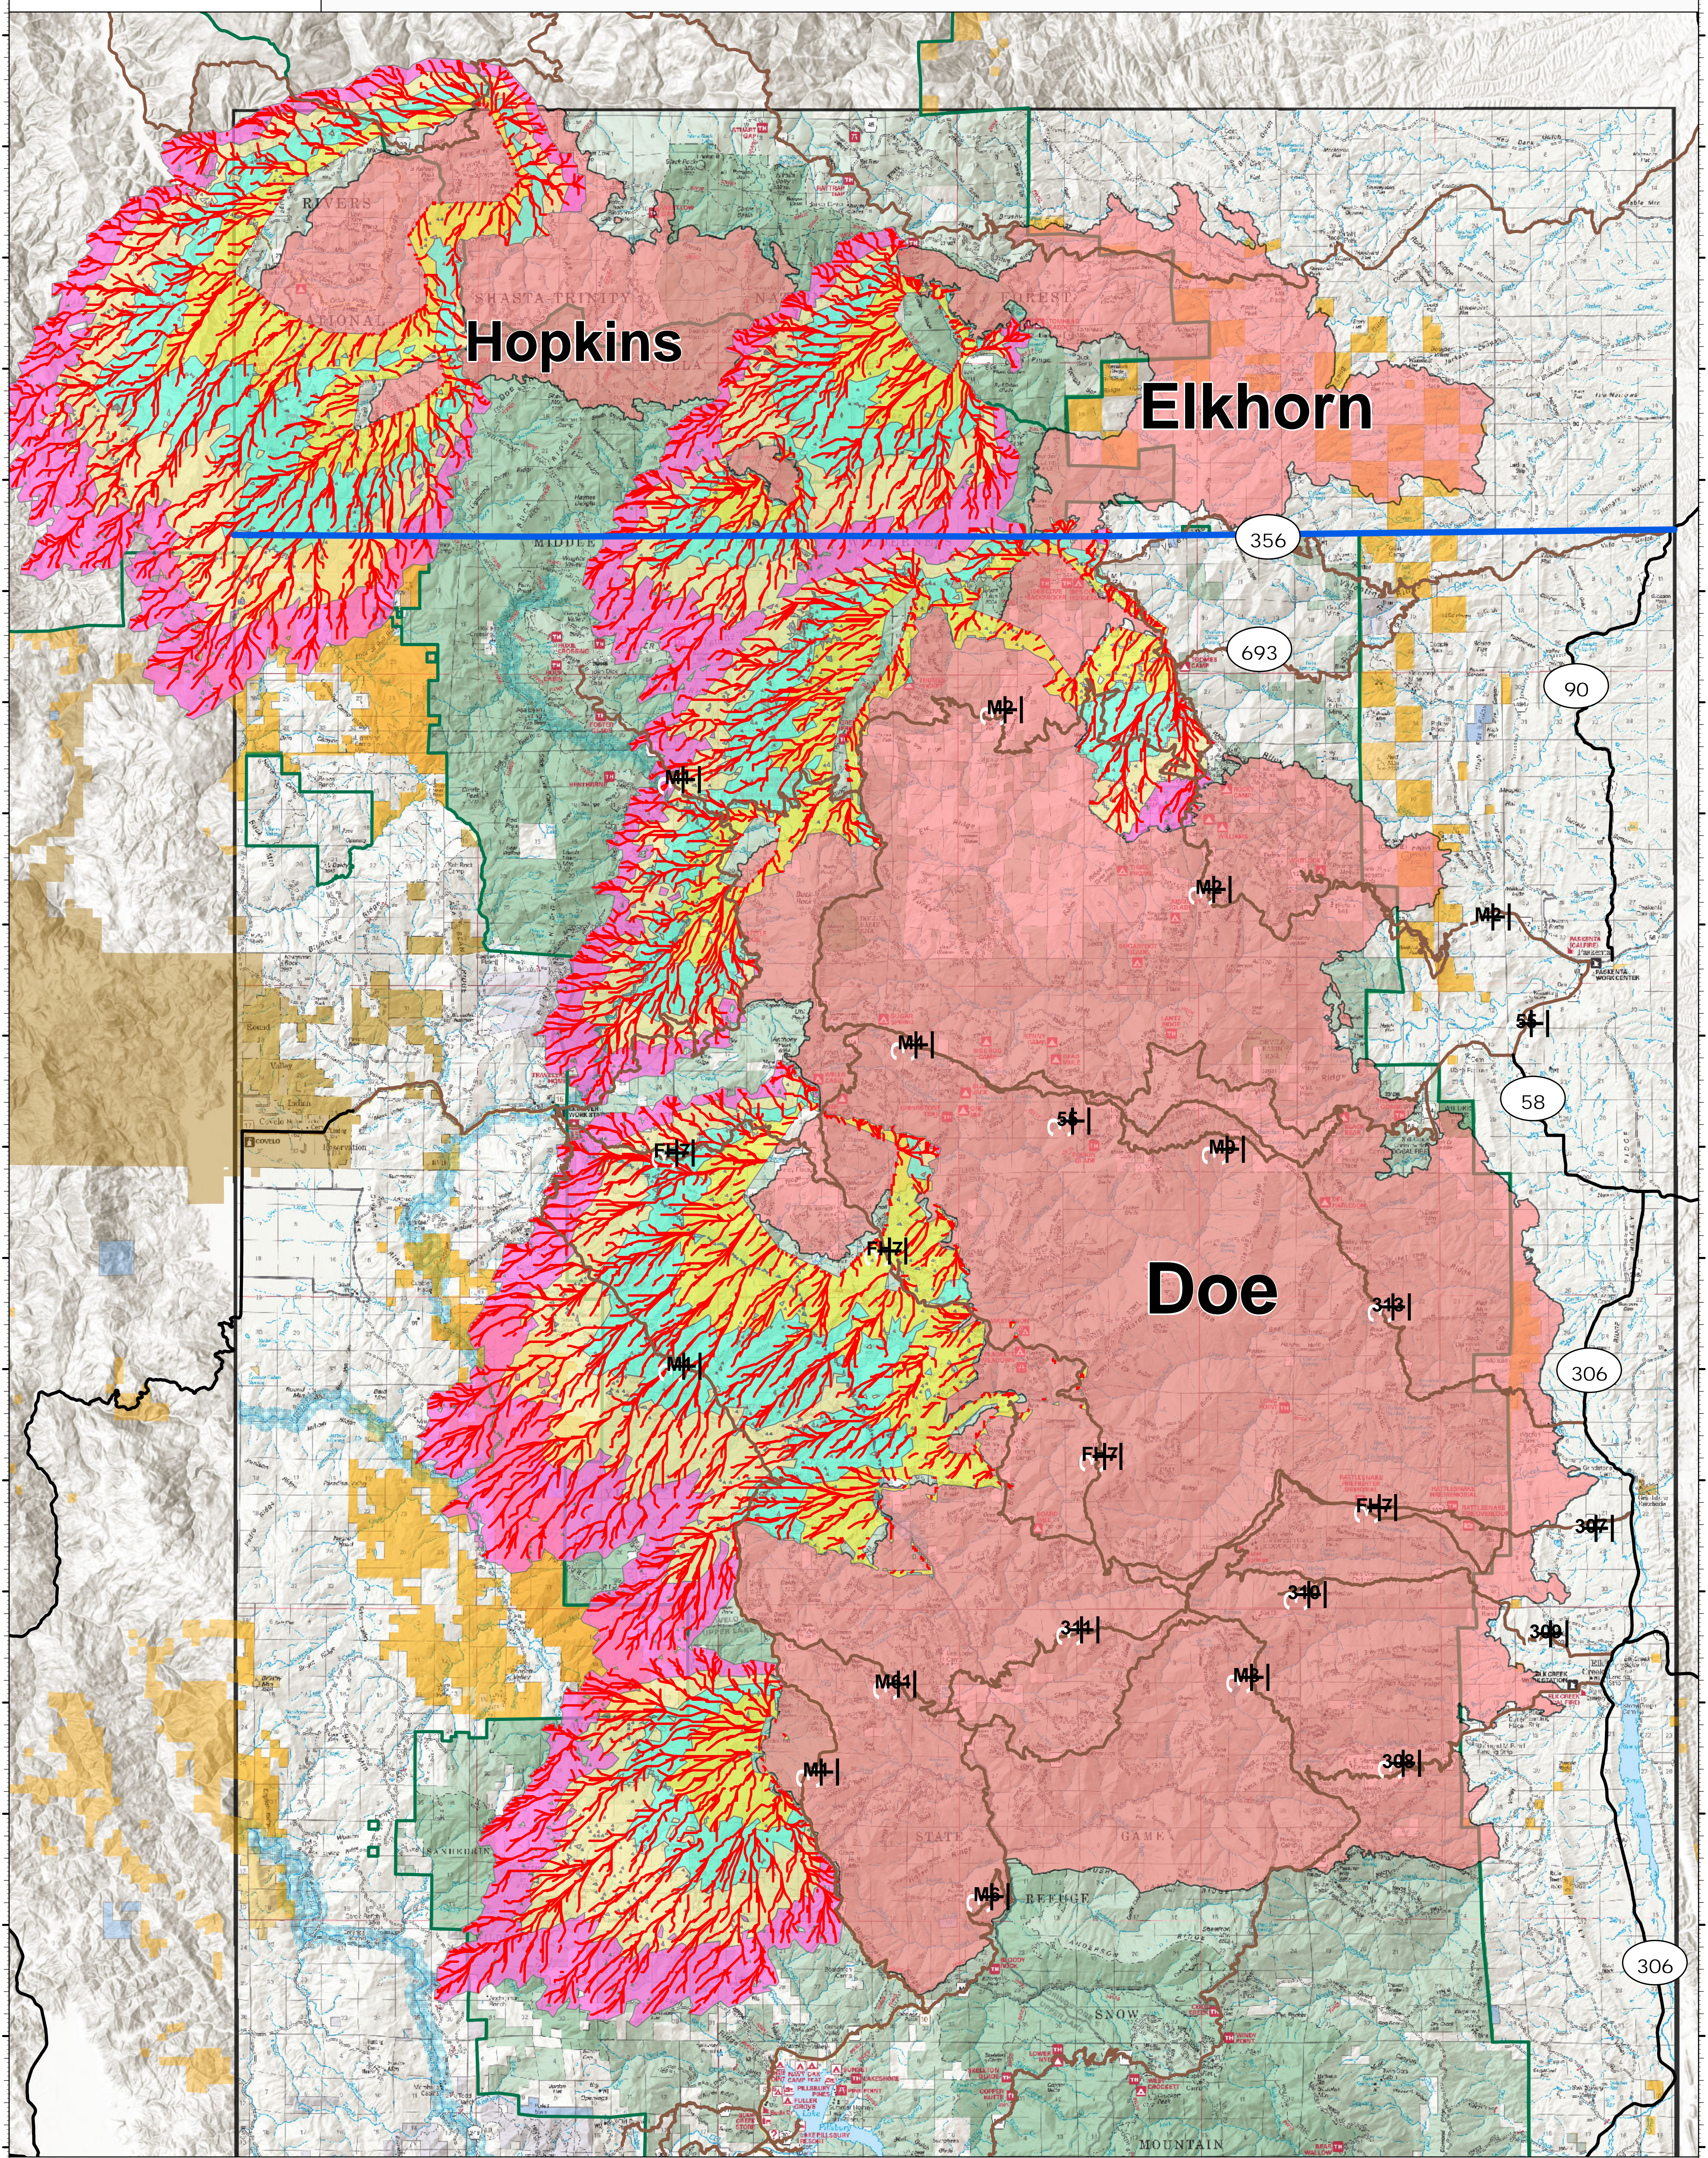

August Complex
CA-MNF-000753
2020-09-08

421,899 acres at 09/08/2020 1800

August Complex Short-Term Fire Behavior

- Complex Boundary Line
 - DOE_9_8_2_day_scott_0_1_10hr_burn_period_12mph_NE_W_090820_STFB_MajorPaths_Albers
- gridcode
- 1
 - 2
 - 3
 - 4

127° 33' W 127° 32' 5" W 127° 32' W 127° 31' 5" W 127° 31' W 127° 30' 5" W 127° 30' W 127° 29' 5" W 127° 29' W 127° 28' 5" W 127° 28' W 127° 27' 5" W 127° 27' W 127° 26' 5" W 127° 26' W