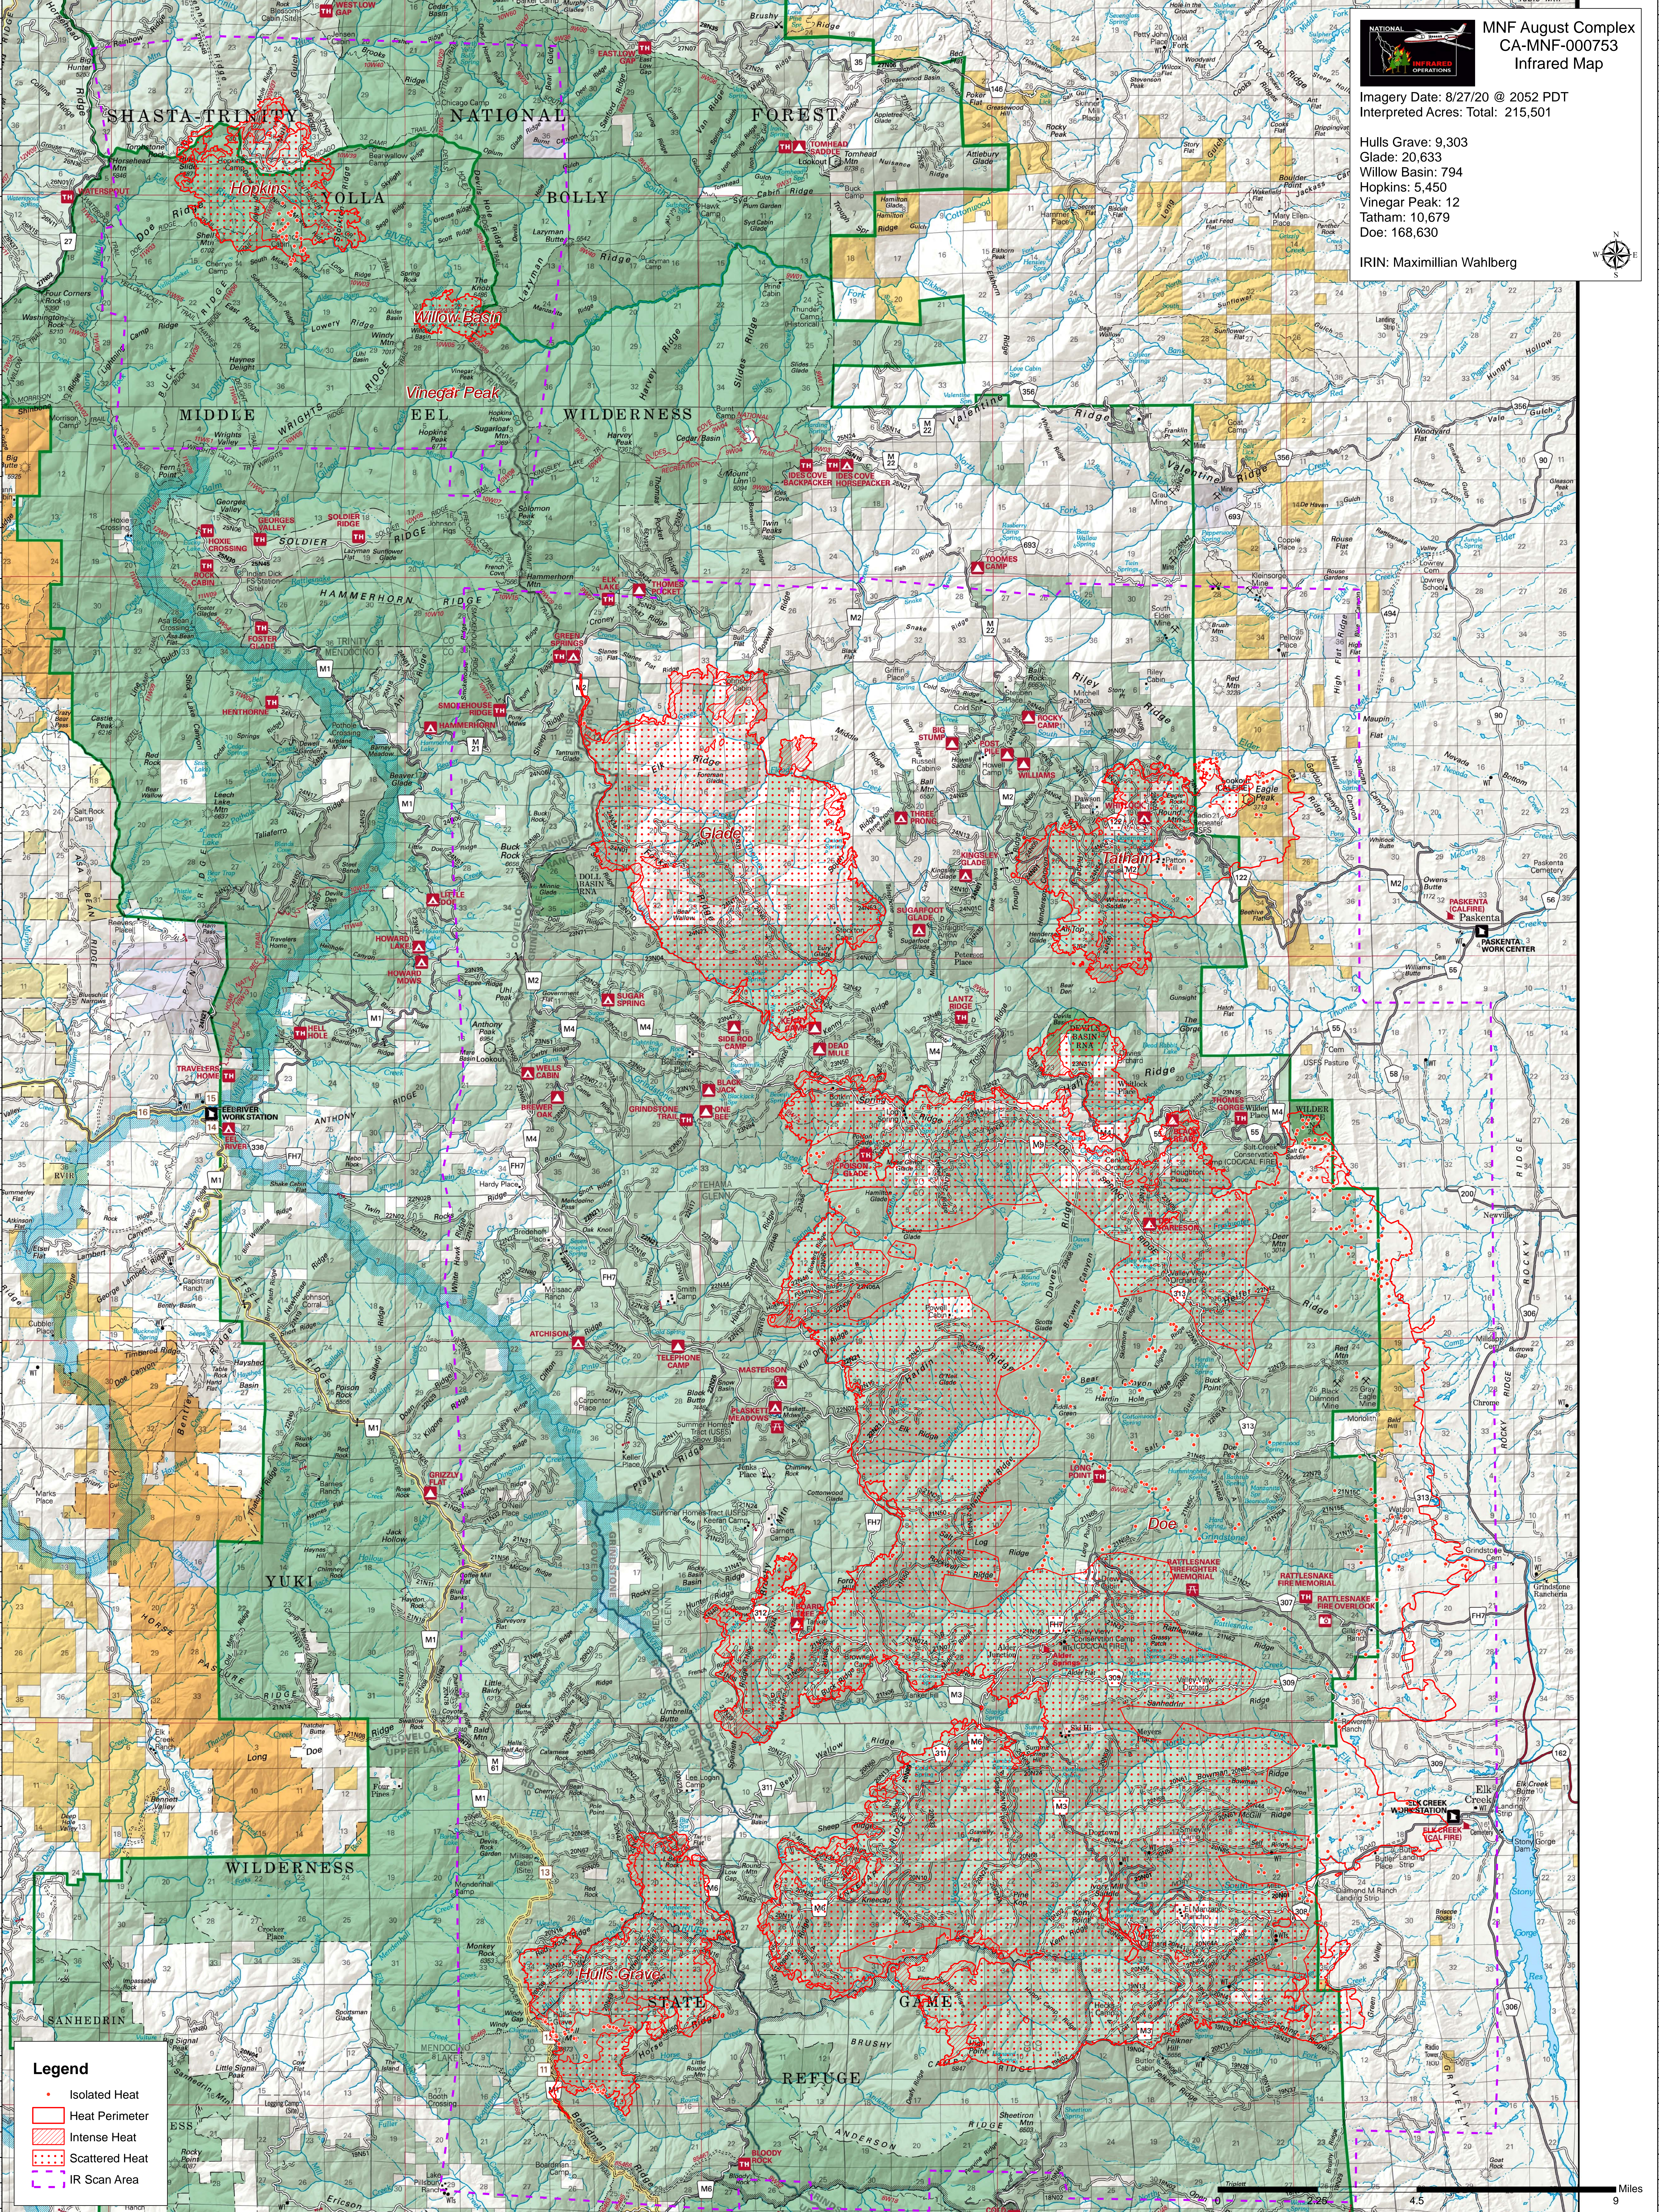

Imagery Date: 8/27/20 @ 2052 PDT  
 Interpreted Acres: Total: 215,501

- Hulls Grave: 9,303
- Glade: 20,633
- Willow Basin: 794
- Hopkins: 5,450
- Vinegar Peak: 12
- Do: 168,630

IRIN: Maximilian Wahberg

**Legend**

- Isolated Heat
- Heat Perimeter
- Intense Heat
- Scattered Heat
- IR Scan Area