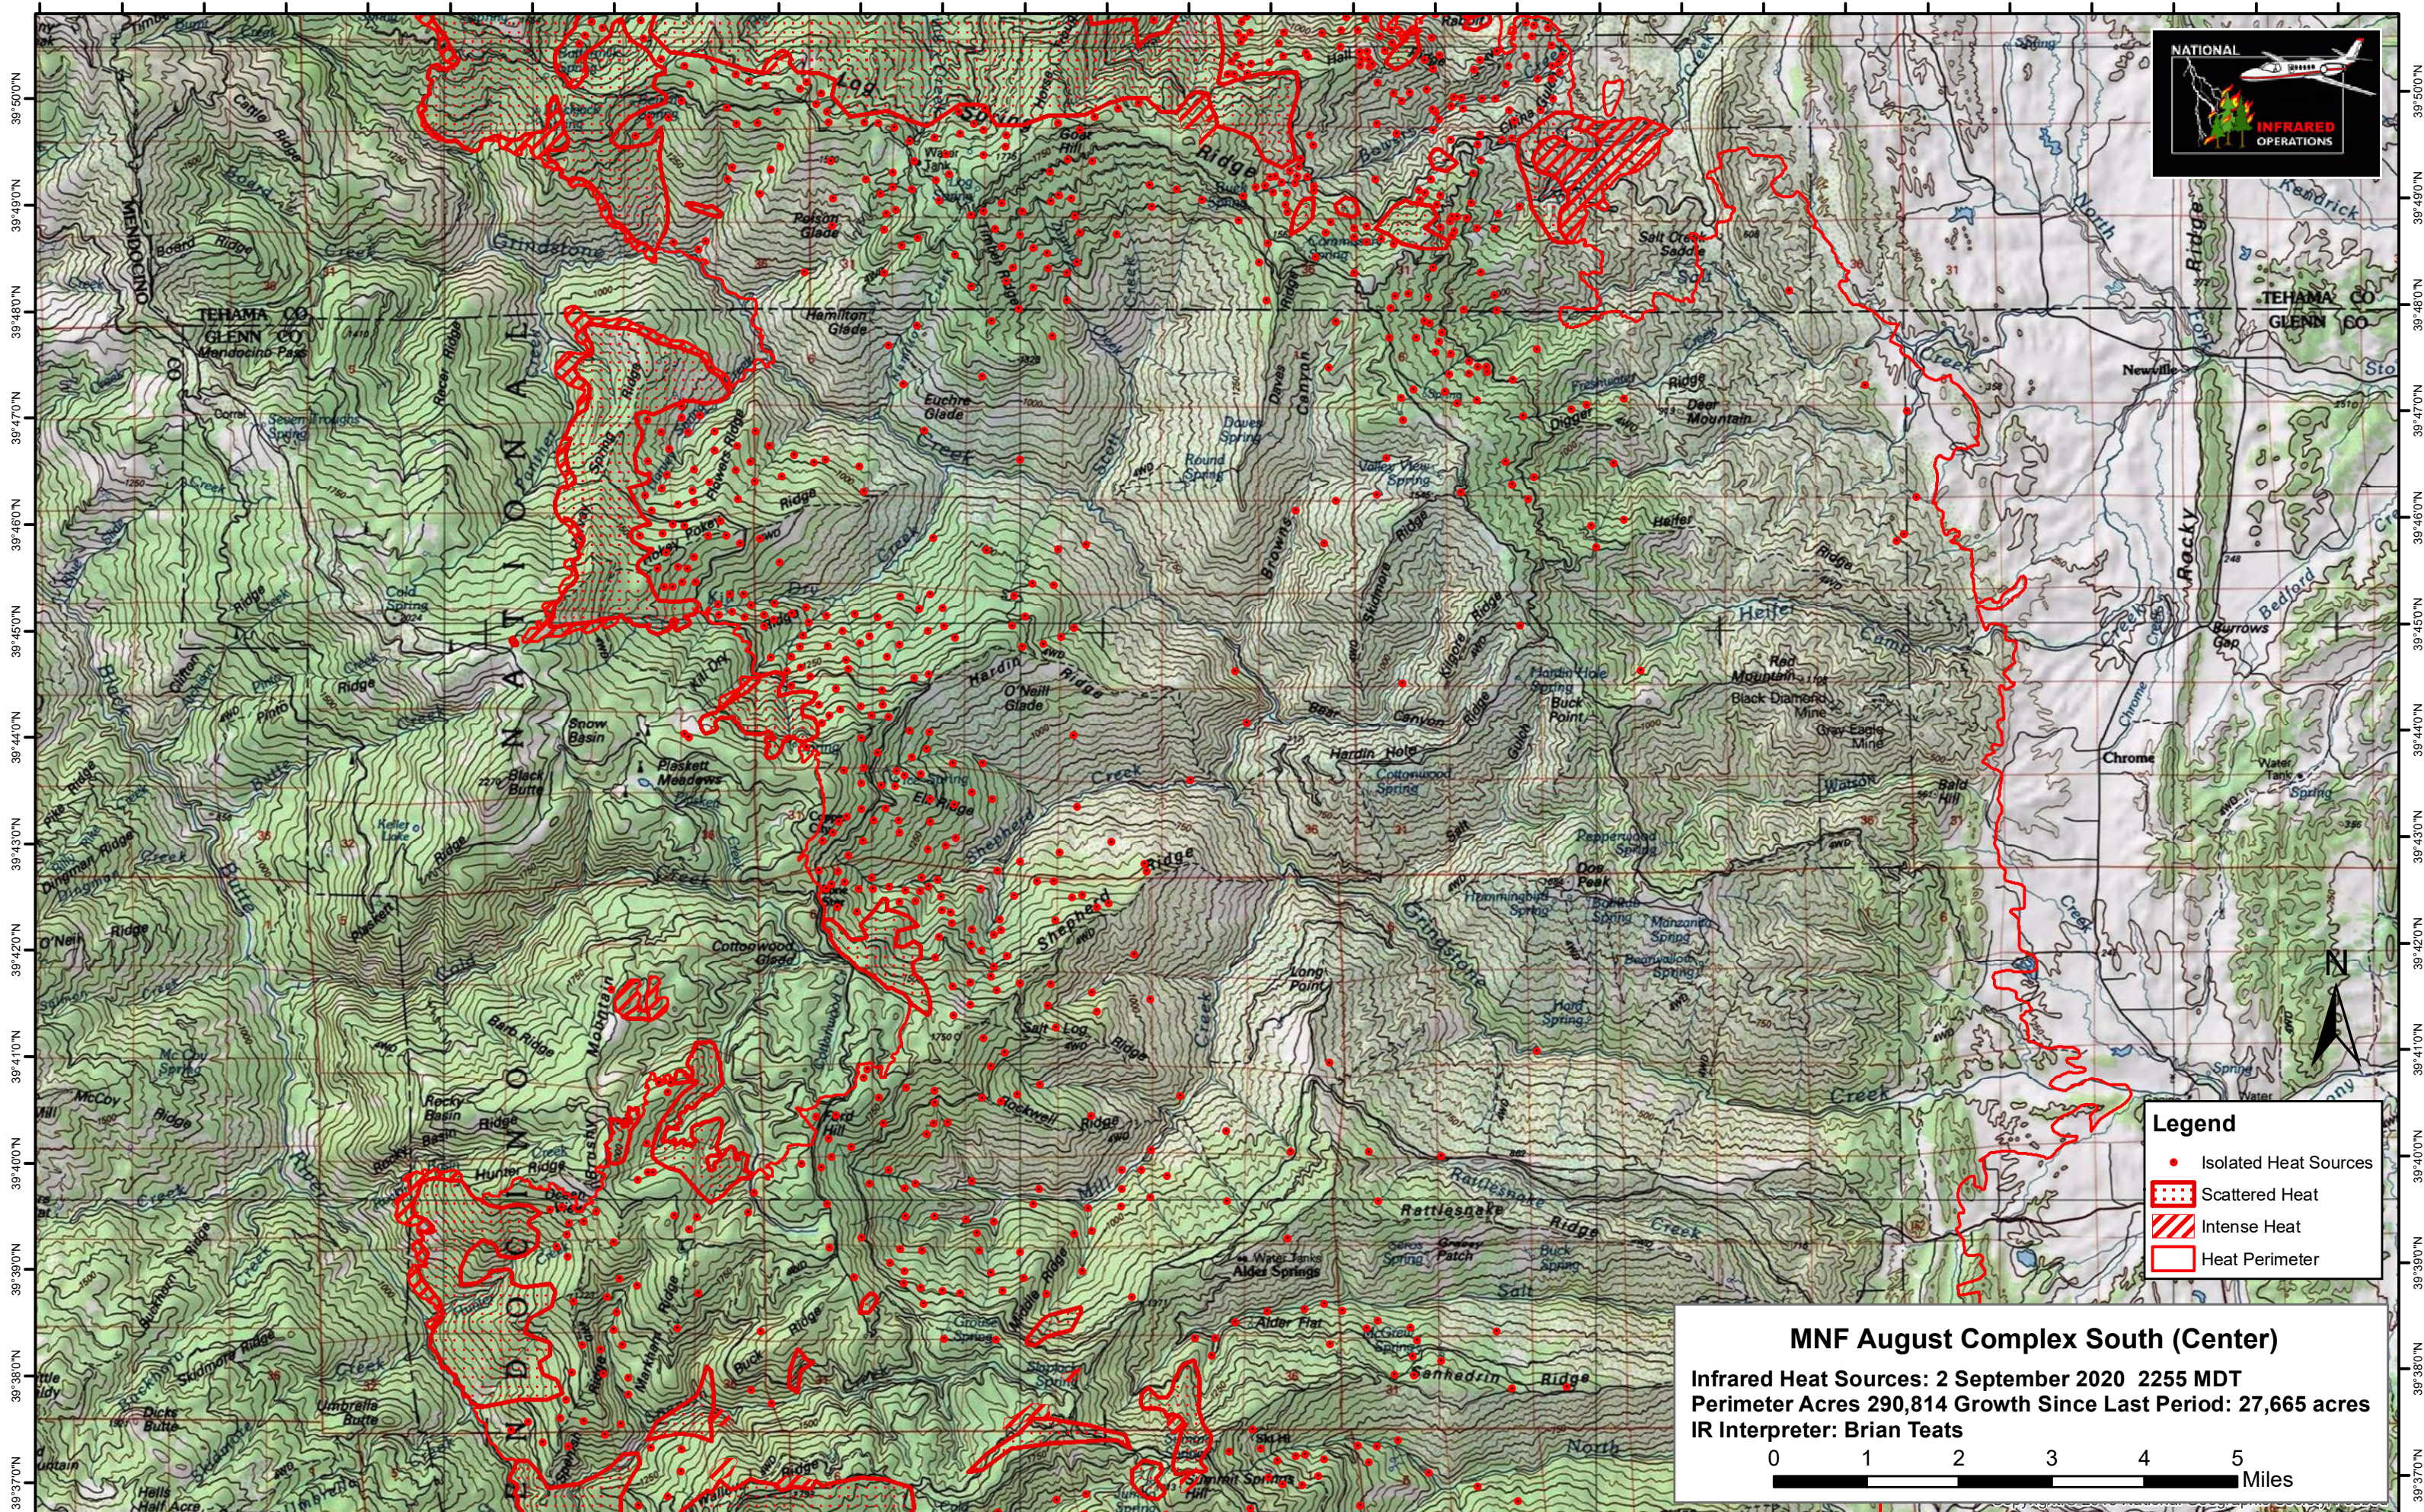

122°58'0"W 122°57'0"W 122°56'0"W 122°55'0"W 122°54'0"W 122°53'0"W 122°52'0"W 122°51'0"W 122°50'0"W 122°49'0"W 122°48'0"W 122°47'0"W 122°46'0"W 122°45'0"W 122°44'0"W 122°43'0"W 122°42'0"W 122°41'0"W 122°40'0"W 122°39'0"W 122°38'0"W 122°37'0"W 122°36'0"W 122°35'0"W 122°34'0"W 122°33'0"W 122°32'0"W 122°31'0"W 122°30'0"W

Legend

- Isolated Heat Sources
- ▤ Scattered Heat
- ▨ Intense Heat
- ▭ Heat Perimeter

MNF August Complex South (Center)
 Infrared Heat Sources: 2 September 2020 2255 MDT
 Perimeter Acres 290,814 Growth Since Last Period: 27,665 acres
 IR Interpreter: Brian Teats

0 1 2 3 4 5 Miles

122°58'0"W 122°57'0"W 122°56'0"W 122°55'0"W 122°54'0"W 122°53'0"W 122°52'0"W 122°51'0"W 122°50'0"W 122°49'0"W 122°48'0"W 122°47'0"W 122°46'0"W 122°45'0"W 122°44'0"W 122°43'0"W 122°42'0"W 122°41'0"W 122°40'0"W 122°39'0"W 122°38'0"W 122°37'0"W 122°36'0"W 122°35'0"W 122°34'0"W 122°33'0"W 122°32'0"W 122°31'0"W 122°30'0"W