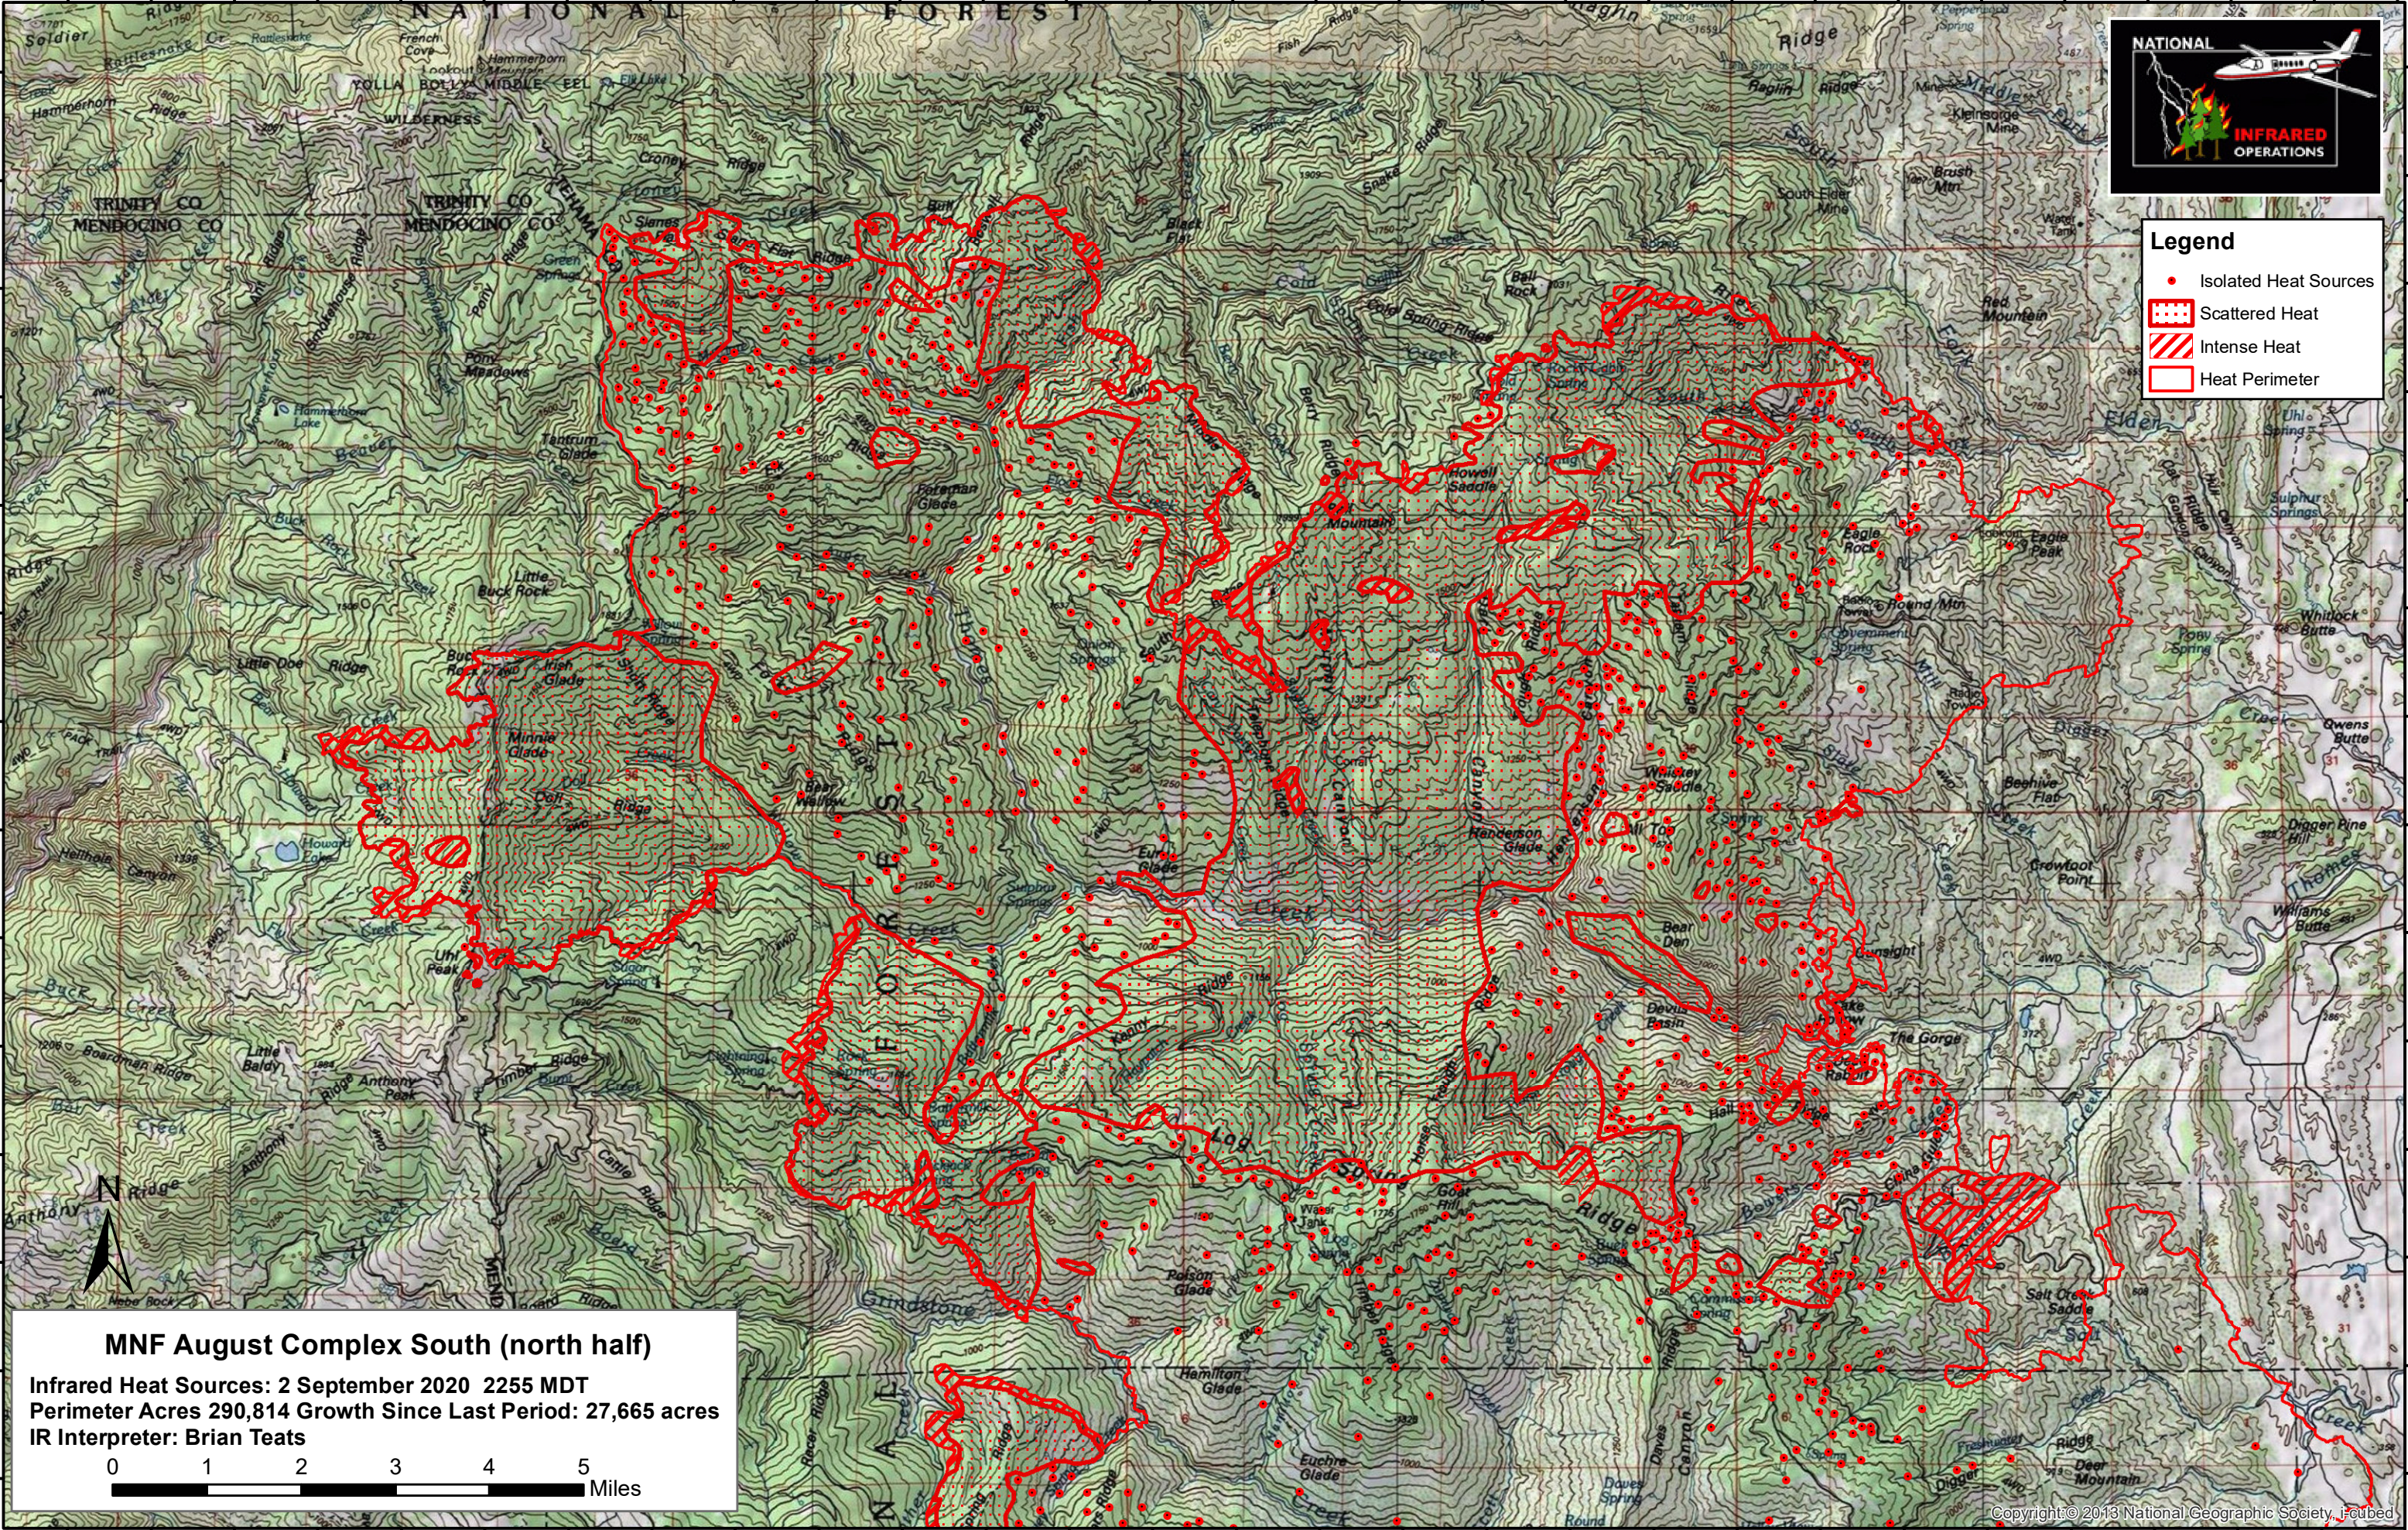

123°20'W 123°10'W 123°00'W 122°59'0"W 122°58'0"W 122°57'0"W 122°56'0"W 122°55'0"W 122°54'0"W 122°53'0"W 122°52'0"W 122°51'0"W 122°50'0"W 122°49'0"W 122°48'0"W 122°47'0"W 122°46'0"W 122°45'0"W 122°44'0"W 122°43'0"W 122°42'0"W 122°41'0"W 122°40'0"W 122°39'0"W 122°38'0"W 122°37'0"W 122°36'0"W 122°35'0"W 122°34'0"W

Legend

- Isolated Heat Sources
- Scattered Heat
- Intense Heat
- Heat Perimeter

MNF August Complex South (north half)

Infrared Heat Sources: 2 September 2020 2255 MDT
 Perimeter Acres 290,814 Growth Since Last Period: 27,665 acres
 IR Interpreter: Brian Teats