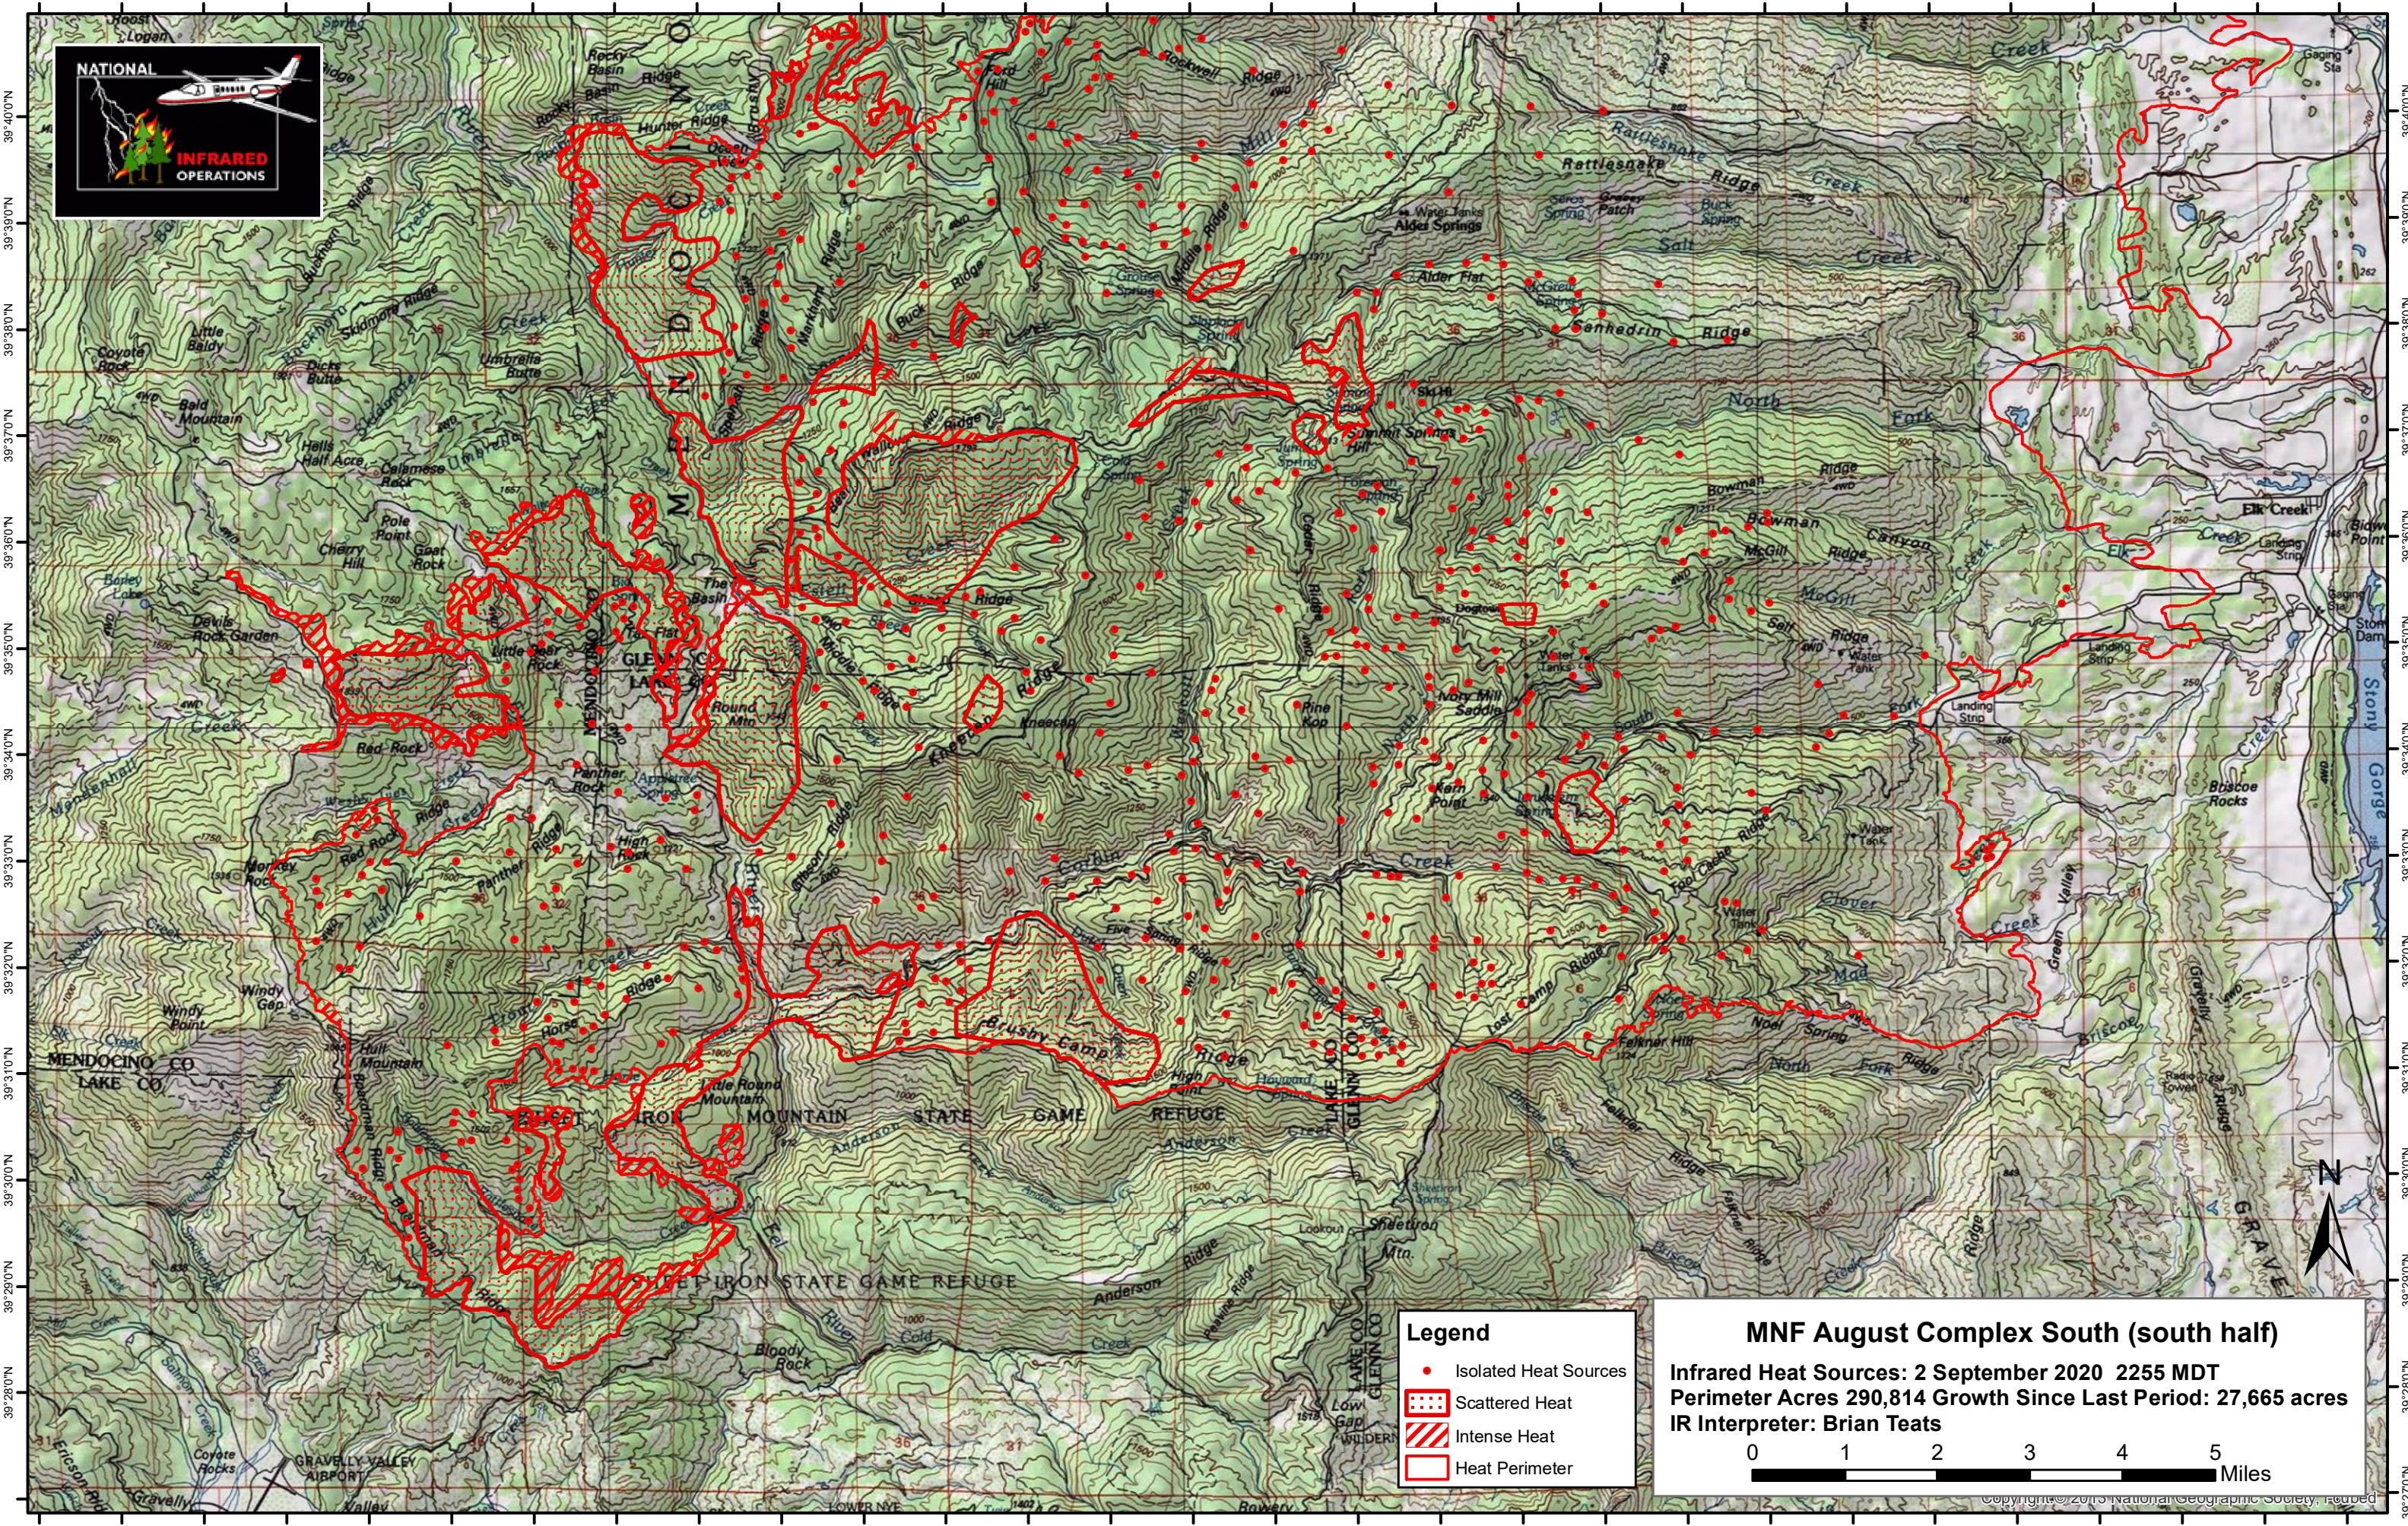

123°0'0"W 122°59'0"W 122°58'0"W 122°57'0"W 122°56'0"W 122°55'0"W 122°54'0"W 122°53'0"W 122°52'0"W 122°51'0"W 122°50'0"W 122°49'0"W 122°48'0"W 122°47'0"W 122°46'0"W 122°45'0"W 122°44'0"W 122°43'0"W 122°42'0"W 122°41'0"W 122°40'0"W 122°39'0"W 122°38'0"W 122°37'0"W 122°36'0"W 122°35'0"W 122°34'0"W 122°33'0"W 122°32'0"W

Legend

- Isolated Heat Sources
- Scattered Heat
- Intense Heat
- Heat Perimeter

MNF August Complex South (south half)

Infrared Heat Sources: 2 September 2020 2255 MDT
Perimeter Acres 290,814 Growth Since Last Period: 27,665 acres
IR Interpreter: Brian Teats

0 1 2 3 4 5 Miles

123°0'0"W 122°59'0"W 122°58'0"W 122°57'0"W 122°56'0"W 122°55'0"W 122°54'0"W 122°53'0"W 122°52'0"W 122°51'0"W 122°50'0"W 122°49'0"W 122°48'0"W 122°47'0"W 122°46'0"W 122°45'0"W 122°44'0"W 122°43'0"W 122°42'0"W 122°41'0"W 122°40'0"W 122°39'0"W 122°38'0"W 122°37'0"W 122°36'0"W 122°35'0"W 122°34'0"W 122°33'0"W 122°32'0"W