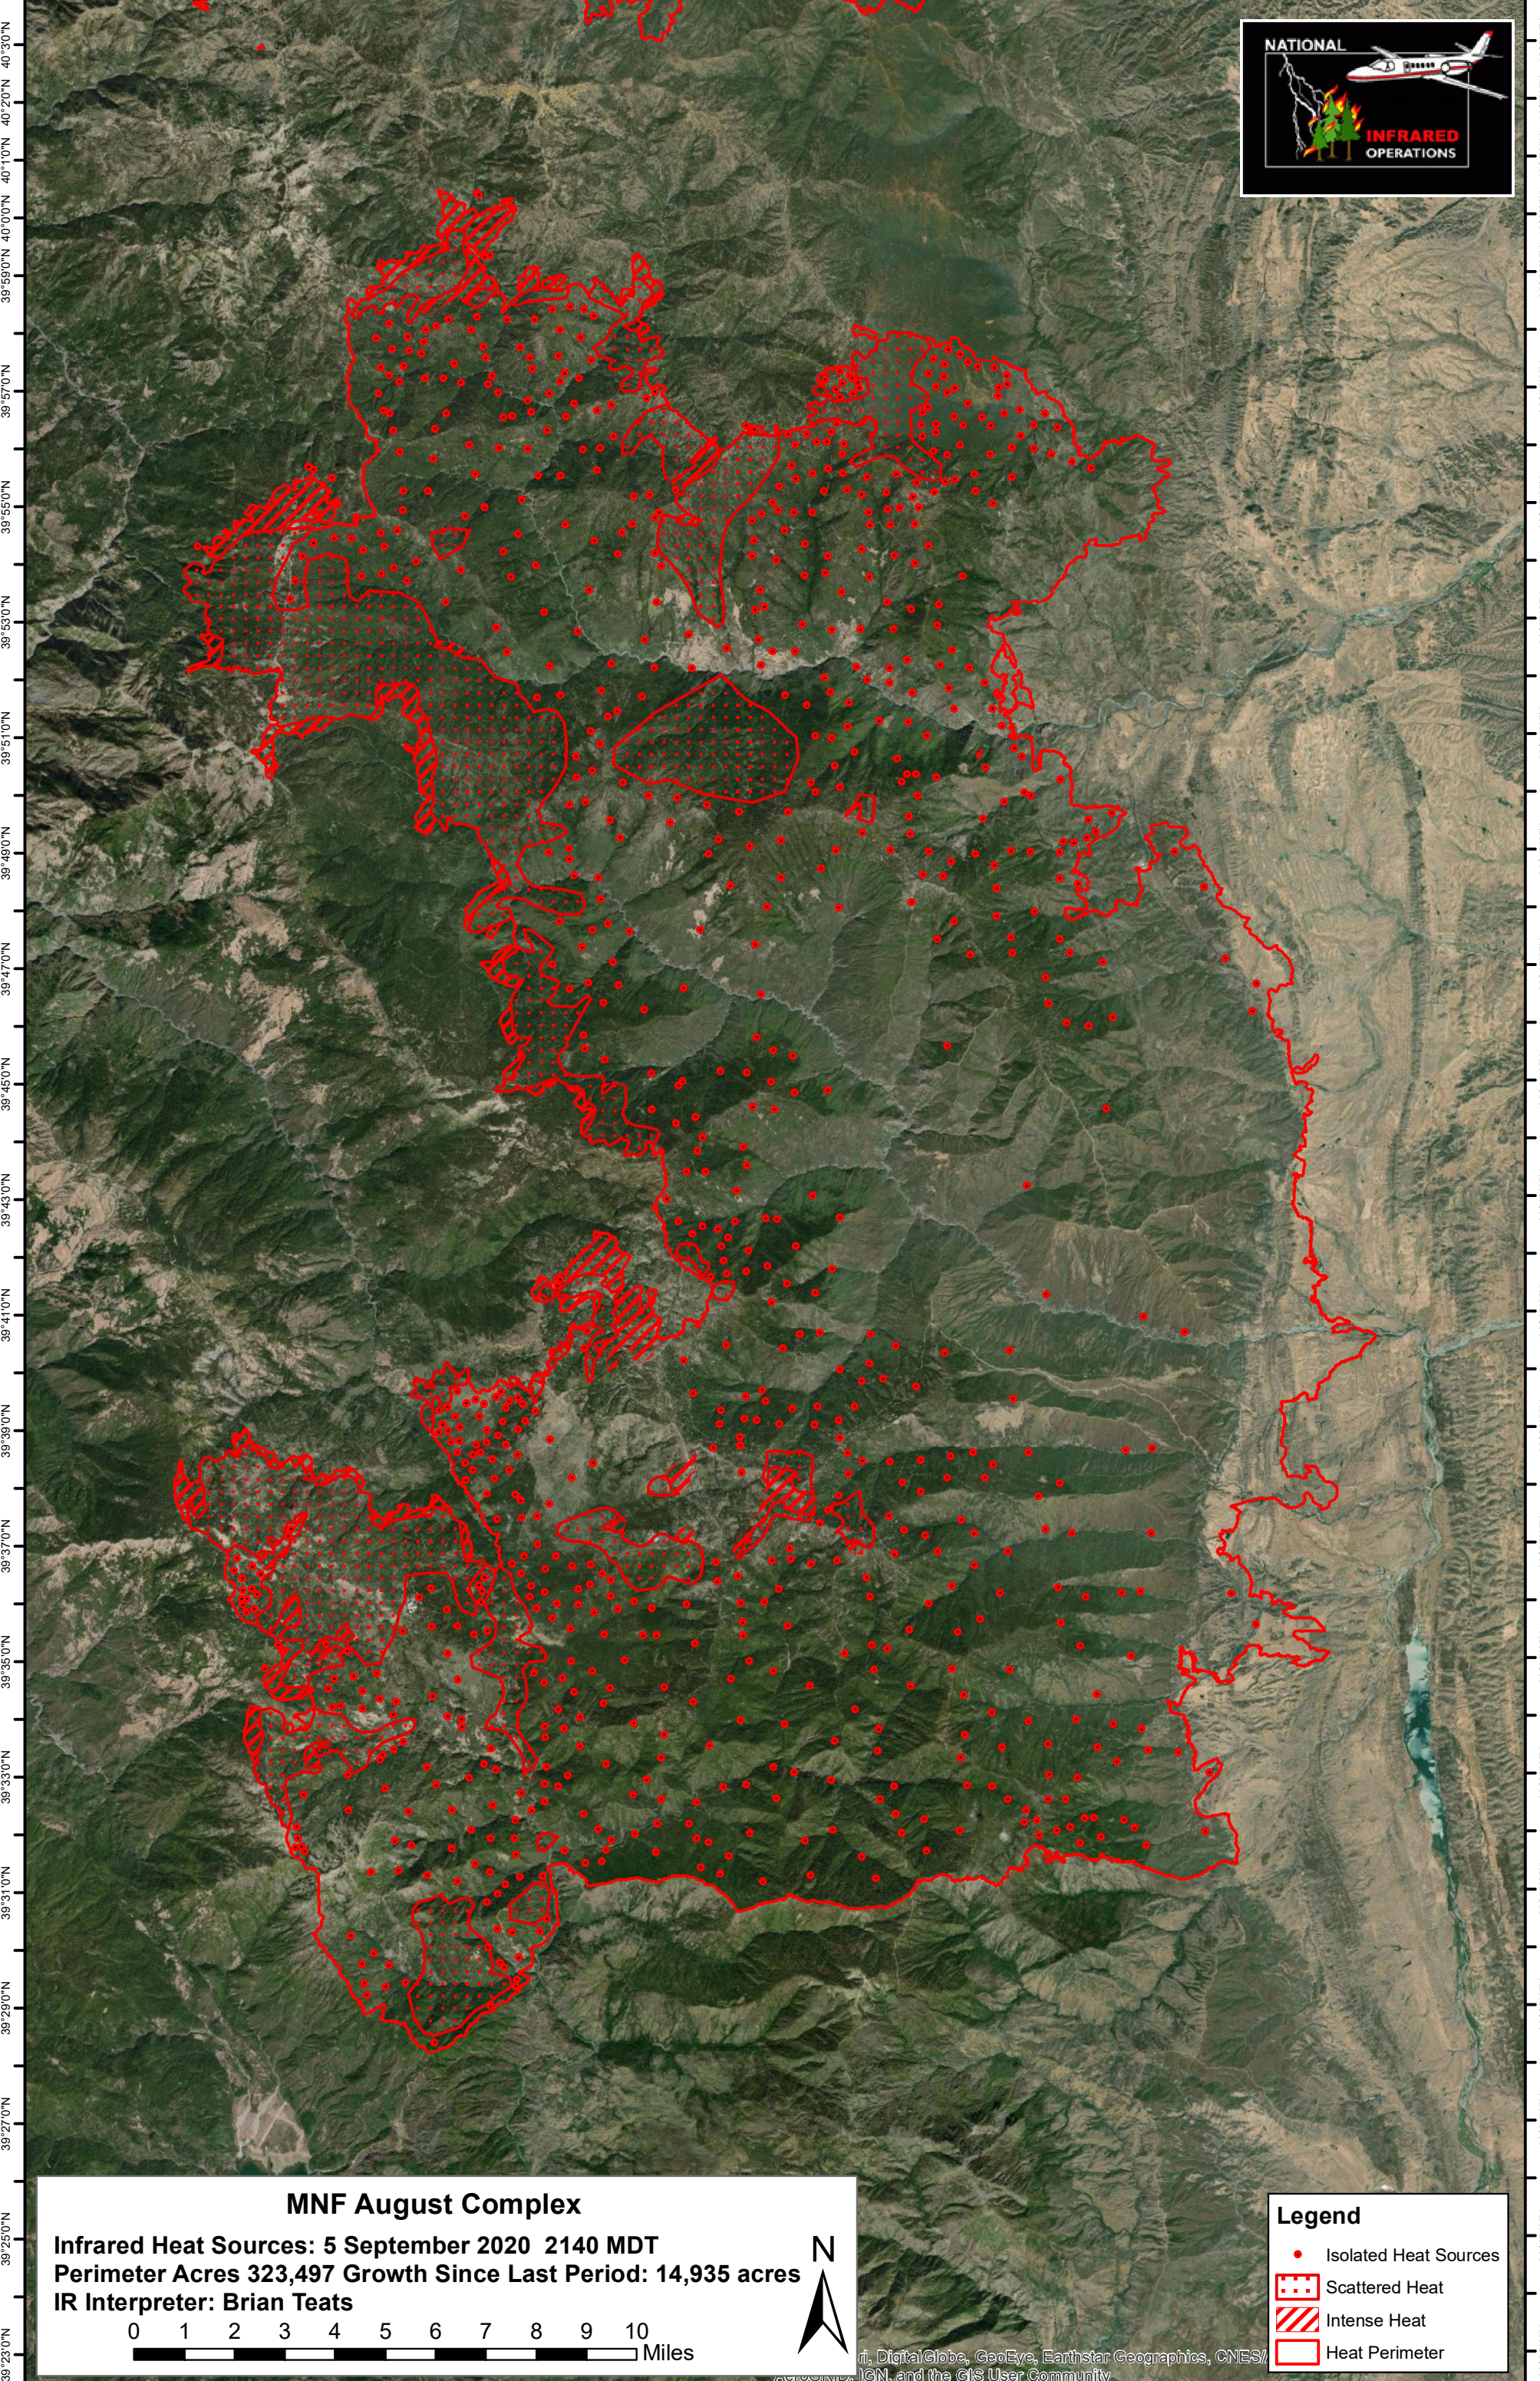

123°2'0"W 123°0'0"W 122°58'0"W 122°56'0"W 122°54'0"W 122°52'0"W 122°50'0"W 122°48'0"W 122°46'0"W 122°44'0"W 122°42'0"W 122°40'0"W 122°38'0"W 122°36'0"W 122°34'0"W 122°32'0"W 122°30'0"W

39°59'0"N 39°57'0"N 39°55'0"N 39°53'0"N 39°51'0"N 39°49'0"N 39°47'0"N 39°45'0"N 39°43'0"N 39°41'0"N 39°39'0"N 39°37'0"N 39°35'0"N 39°33'0"N 39°31'0"N 39°29'0"N 39°27'0"N 39°25'0"N 39°23'0"N

39°59'0"N 39°57'0"N 39°55'0"N 39°53'0"N 39°51'0"N 39°49'0"N 39°47'0"N 39°45'0"N 39°43'0"N 39°41'0"N 39°39'0"N 39°37'0"N 39°35'0"N 39°33'0"N 39°31'0"N 39°29'0"N 39°27'0"N 39°25'0"N 39°23'0"N

MNF August Complex
Infrared Heat Sources: 5 September 2020 2140 MDT
Perimeter Acres 323,497 Growth Since Last Period: 14,935 acres
IR Interpreter: Brian Teats

- Legend**
- Isolated Heat Sources
 - Scattered Heat
 - ▨ Intense Heat
 - Heat Perimeter

123°2'0"W 123°0'0"W 122°58'0"W 122°56'0"W 122°54'0"W 122°52'0"W 122°50'0"W 122°48'0"W 122°46'0"W 122°44'0"W 122°42'0"W 122°40'0"W 122°38'0"W 122°36'0"W 122°34'0"W 122°32'0"W 122°30'0"W