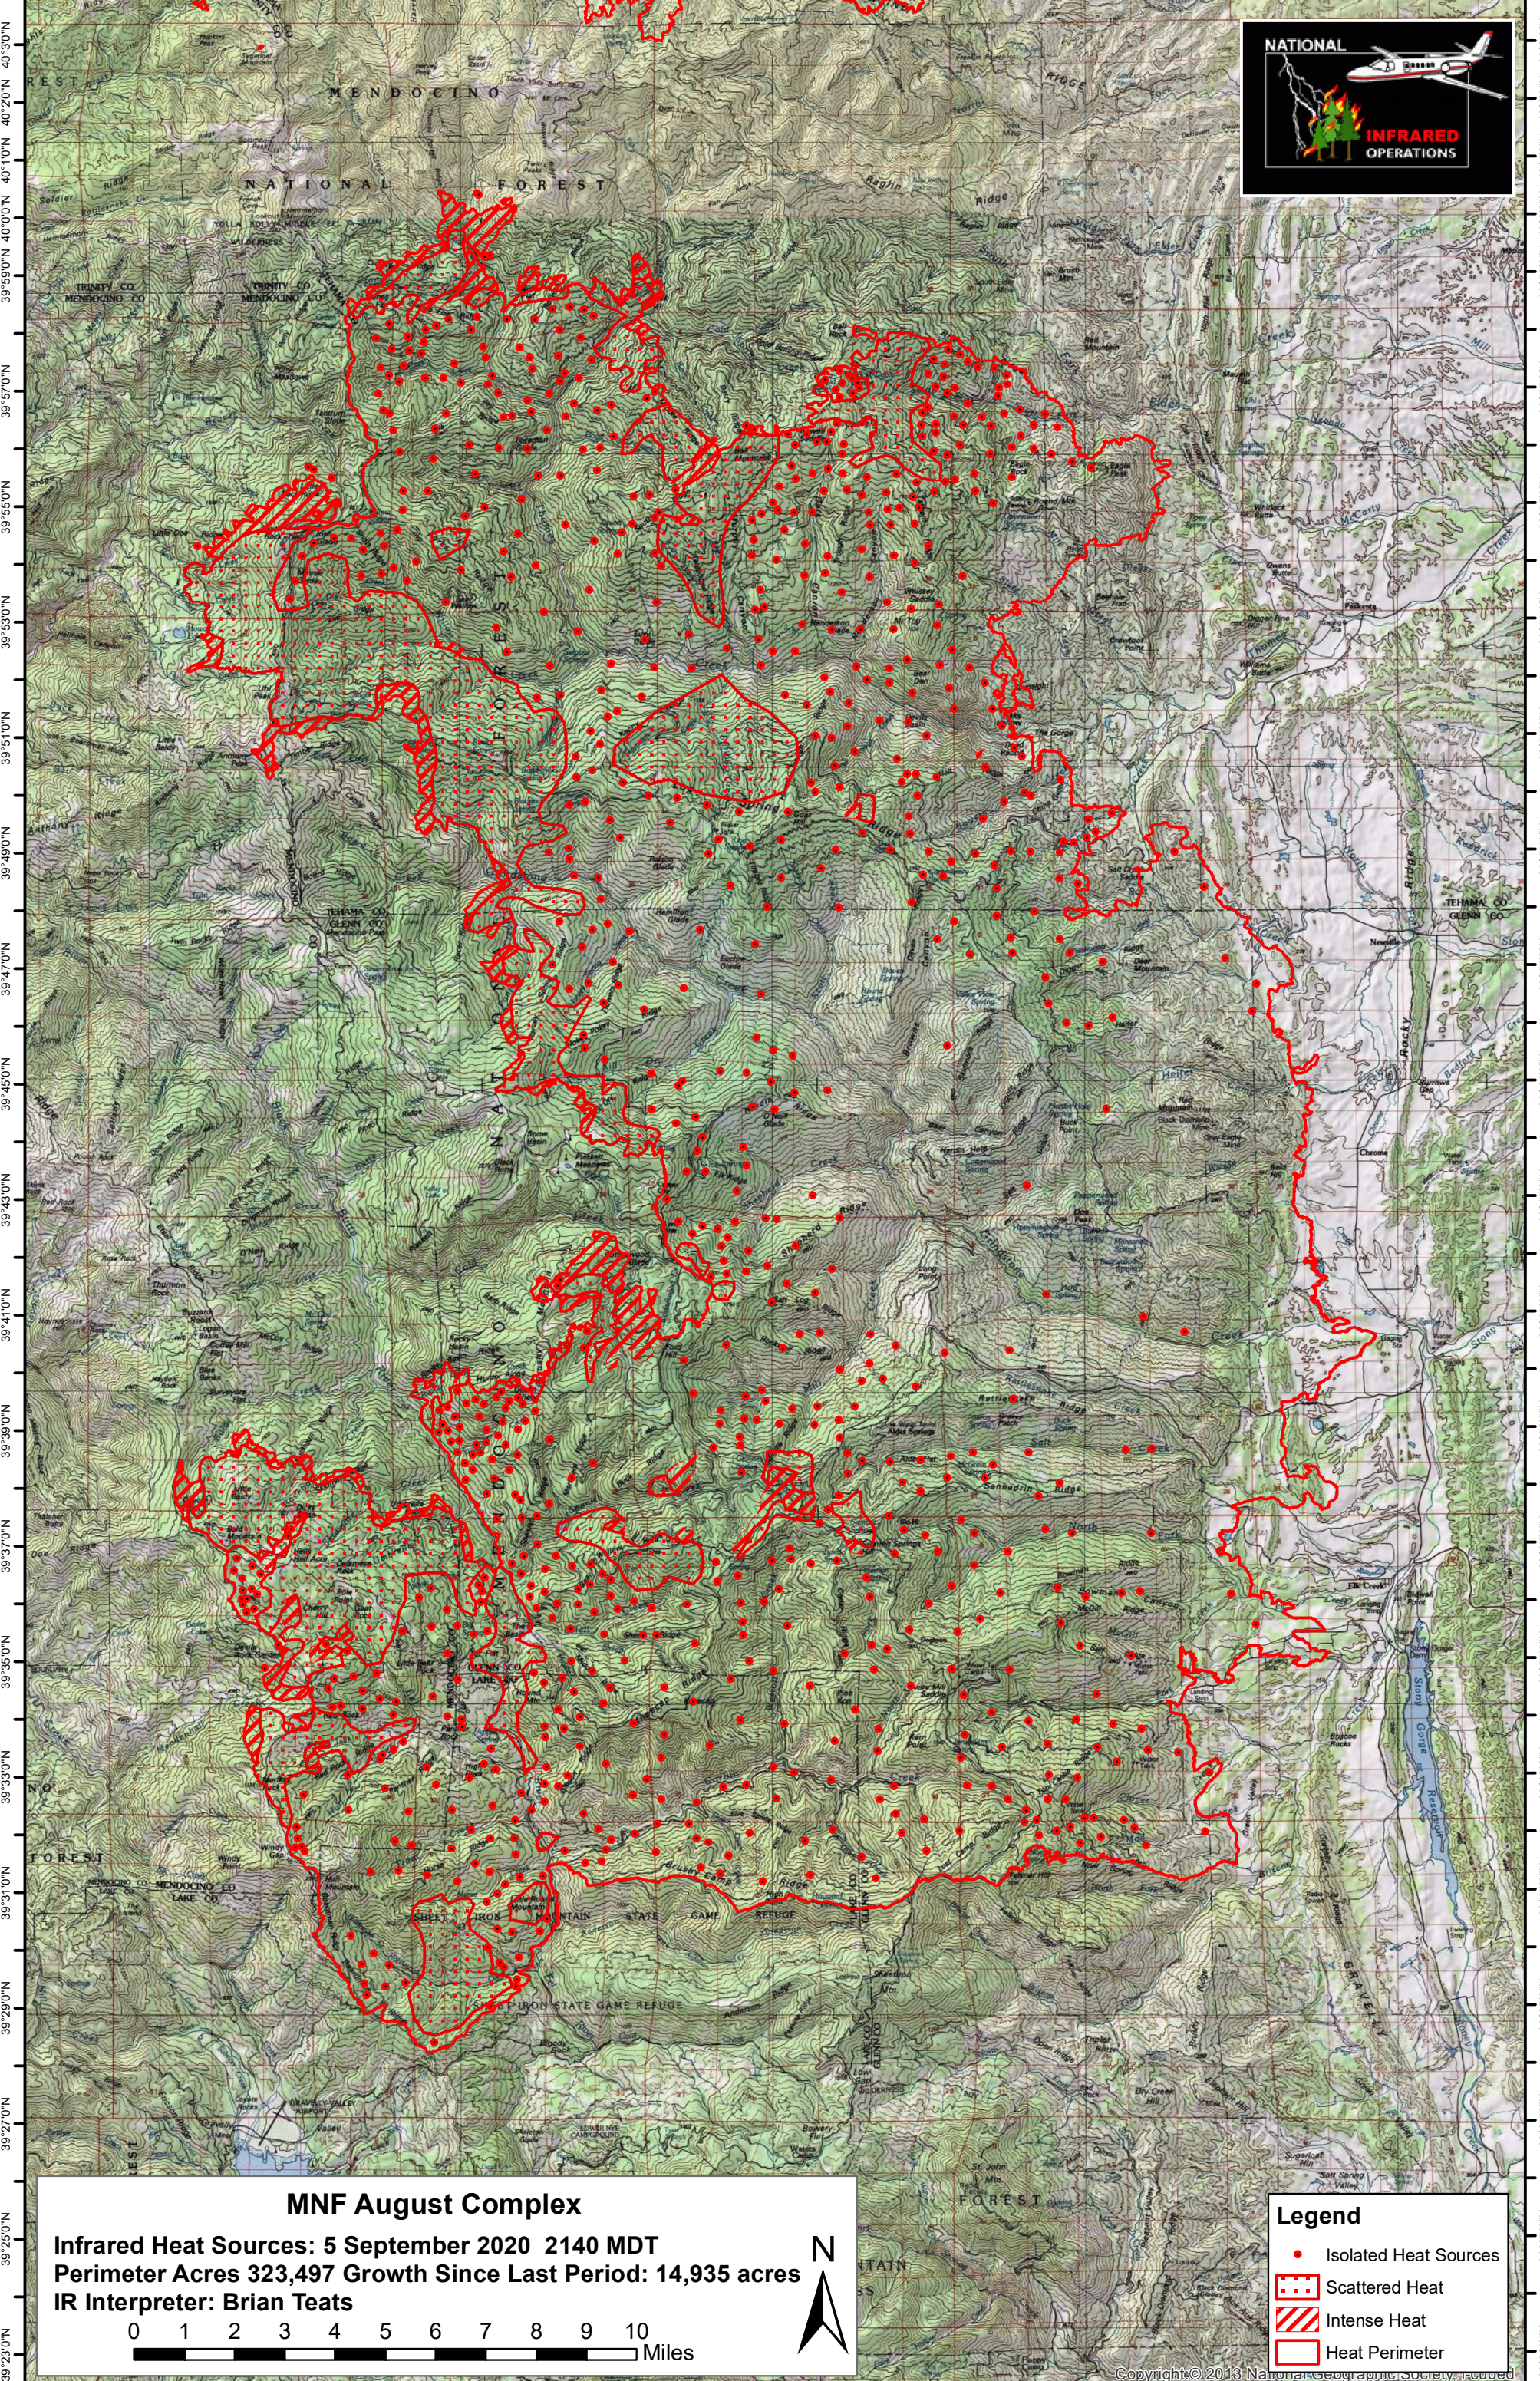

123°2'0"W 123°0'0"W 122°58'0"W 122°56'0"W 122°54'0"W 122°52'0"W 122°50'0"W 122°48'0"W 122°46'0"W 122°44'0"W 122°42'0"W 122°40'0"W 122°38'0"W 122°36'0"W 122°34'0"W 122°32'0"W 122°30'0"W

MNF August Complex

Infrared Heat Sources: 5 September 2020 2140 MDT
Perimeter Acres 323,497 Growth Since Last Period: 14,935 acres
IR Interpreter: Brian Teats

Legend

- Isolated Heat Sources
- ▤ Scattered Heat
- ▨ Intense Heat
- ▭ Heat Perimeter

123°2'0"W 123°0'0"W 122°58'0"W 122°56'0"W 122°54'0"W 122°52'0"W 122°50'0"W 122°48'0"W 122°46'0"W 122°44'0"W 122°42'0"W 122°40'0"W 122°38'0"W 122°36'0"W 122°34'0"W 122°32'0"W 122°30'0"W