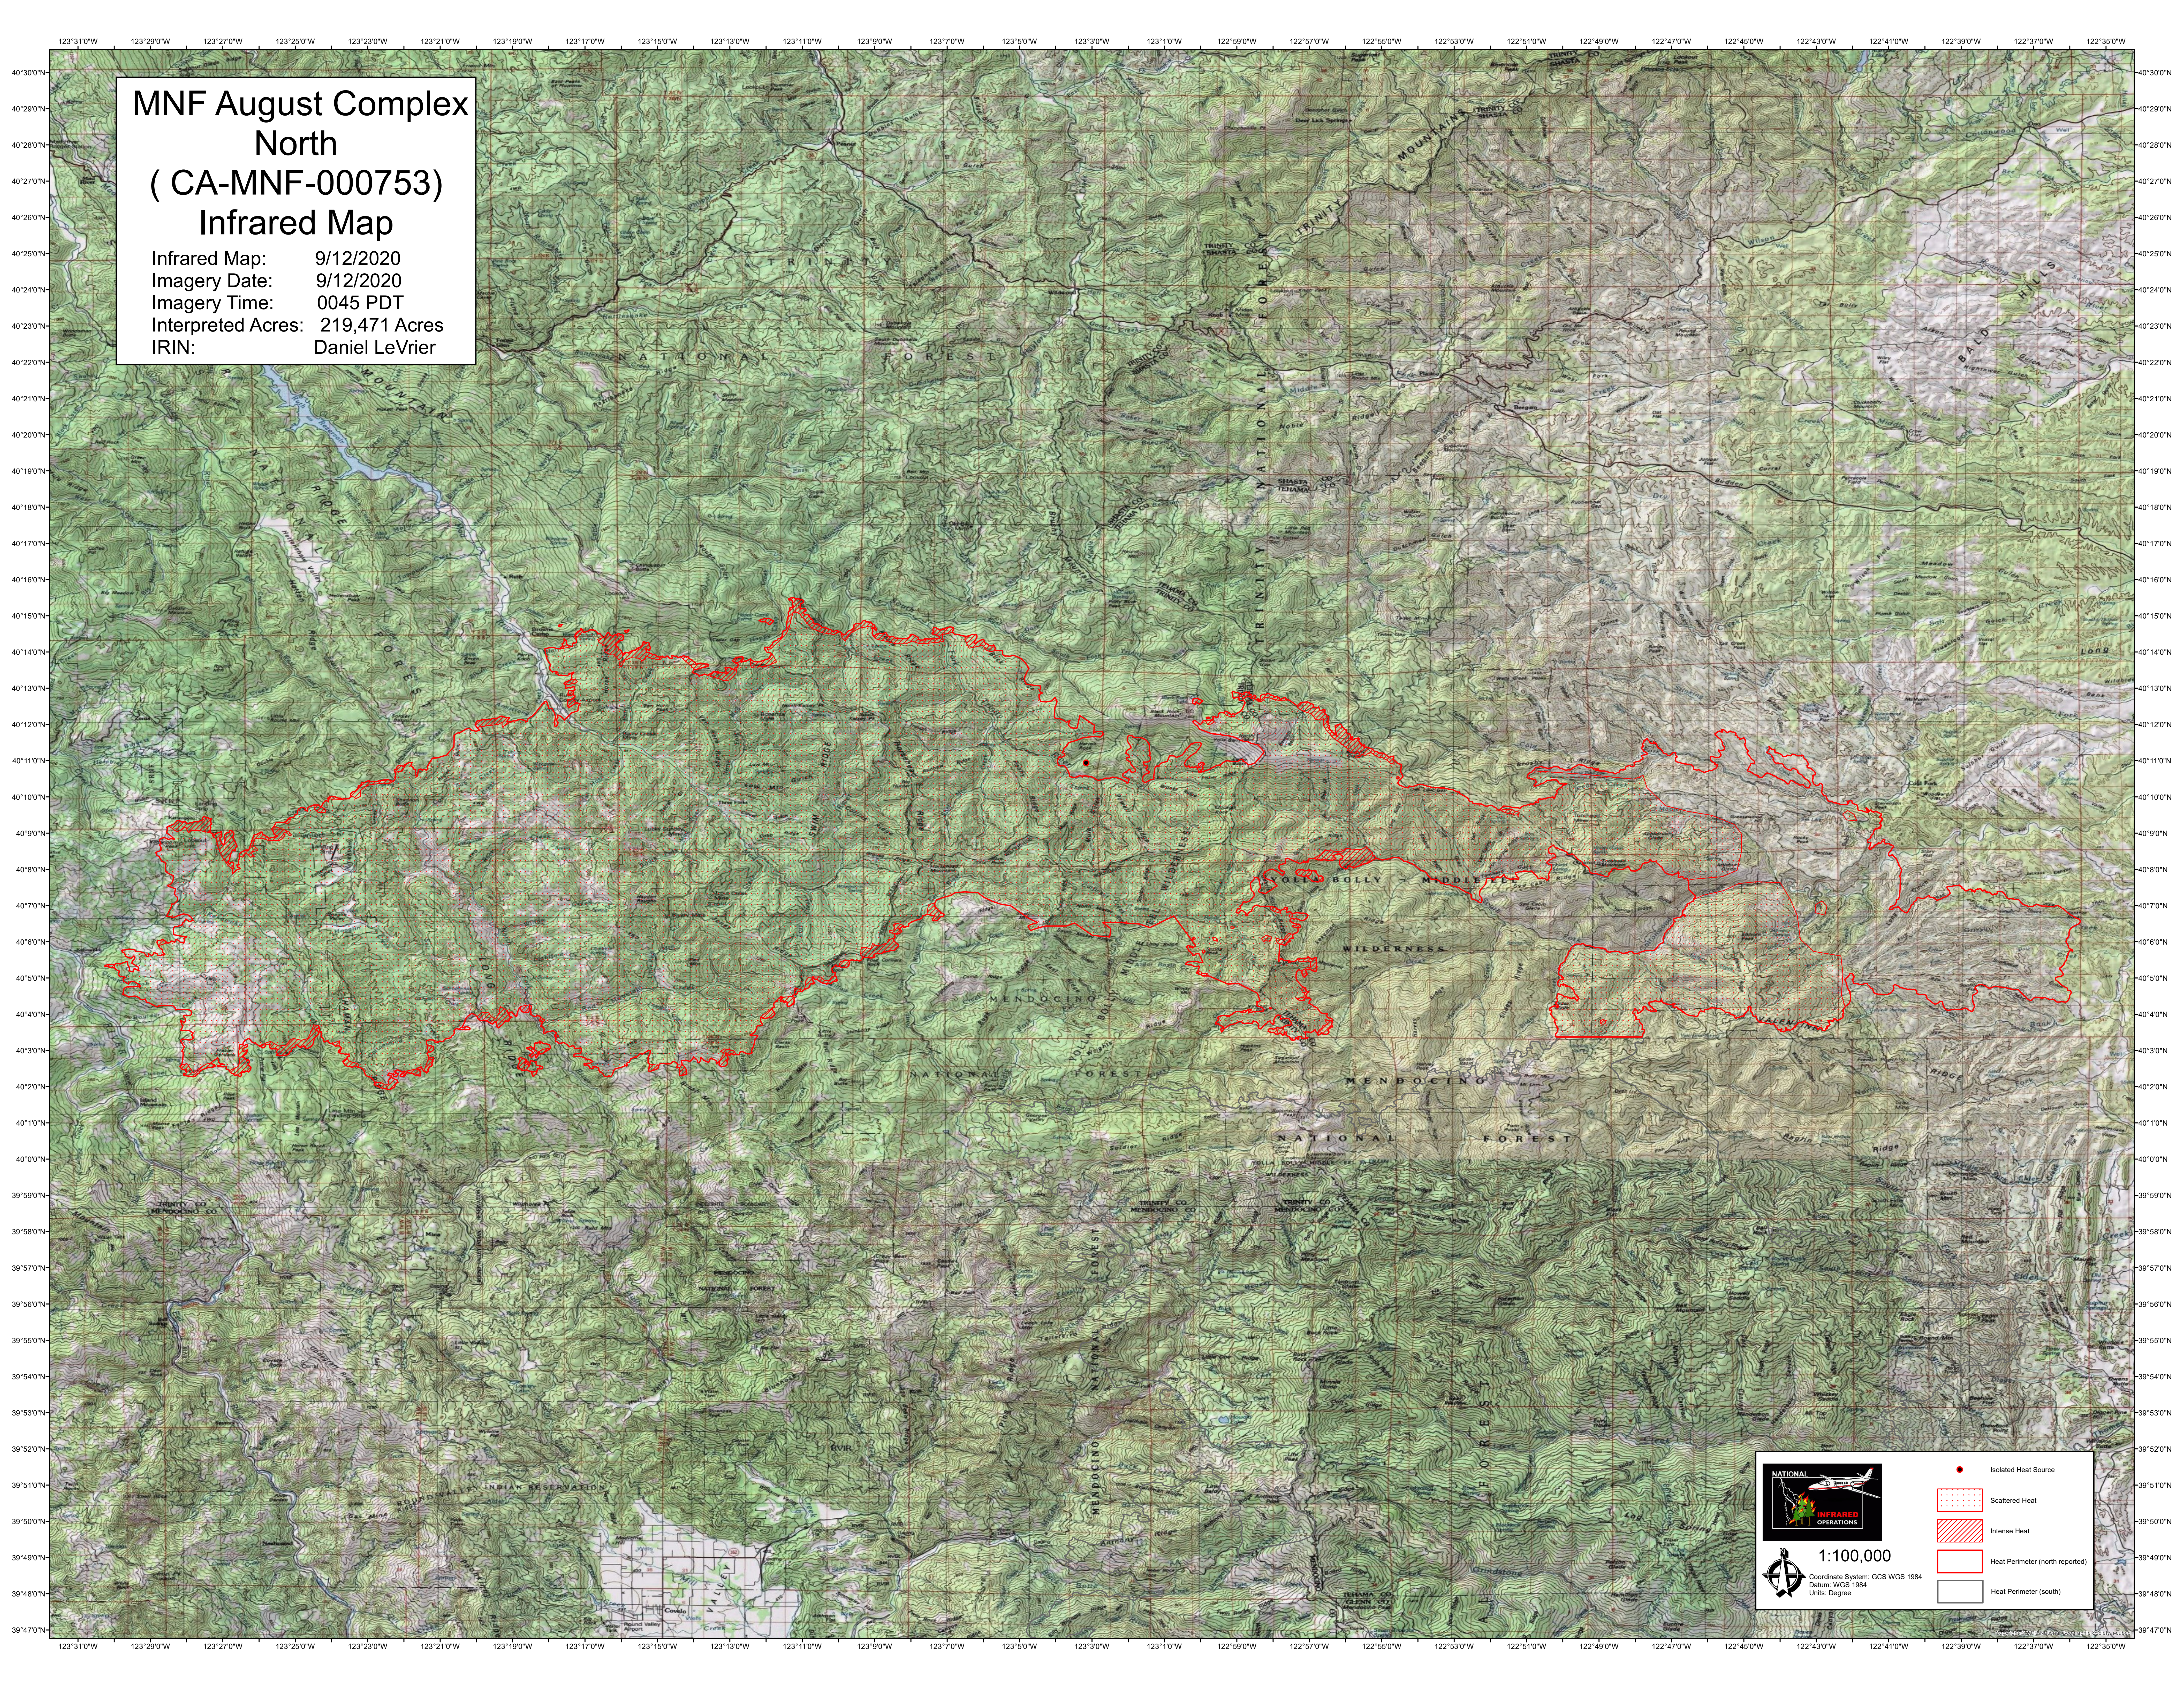

# MNF August Complex North (CA-MNF-000753) Infrared Map

Infrared Map: 9/12/2020  
Imagery Date: 9/12/2020  
Imagery Time: 0045 PDT  
Interpreted Acres: 219,471 Acres  
IRIN: Daniel LeVrier

**1:100,000**

Coordinate System: GCS WGS 1984  
Datum: WGS 1984  
Units: Degree

	Isolated Heat Source
	Scattered Heat
	Intense Heat
	Heat Perimeter (north reported)
	Heat Perimeter (south)