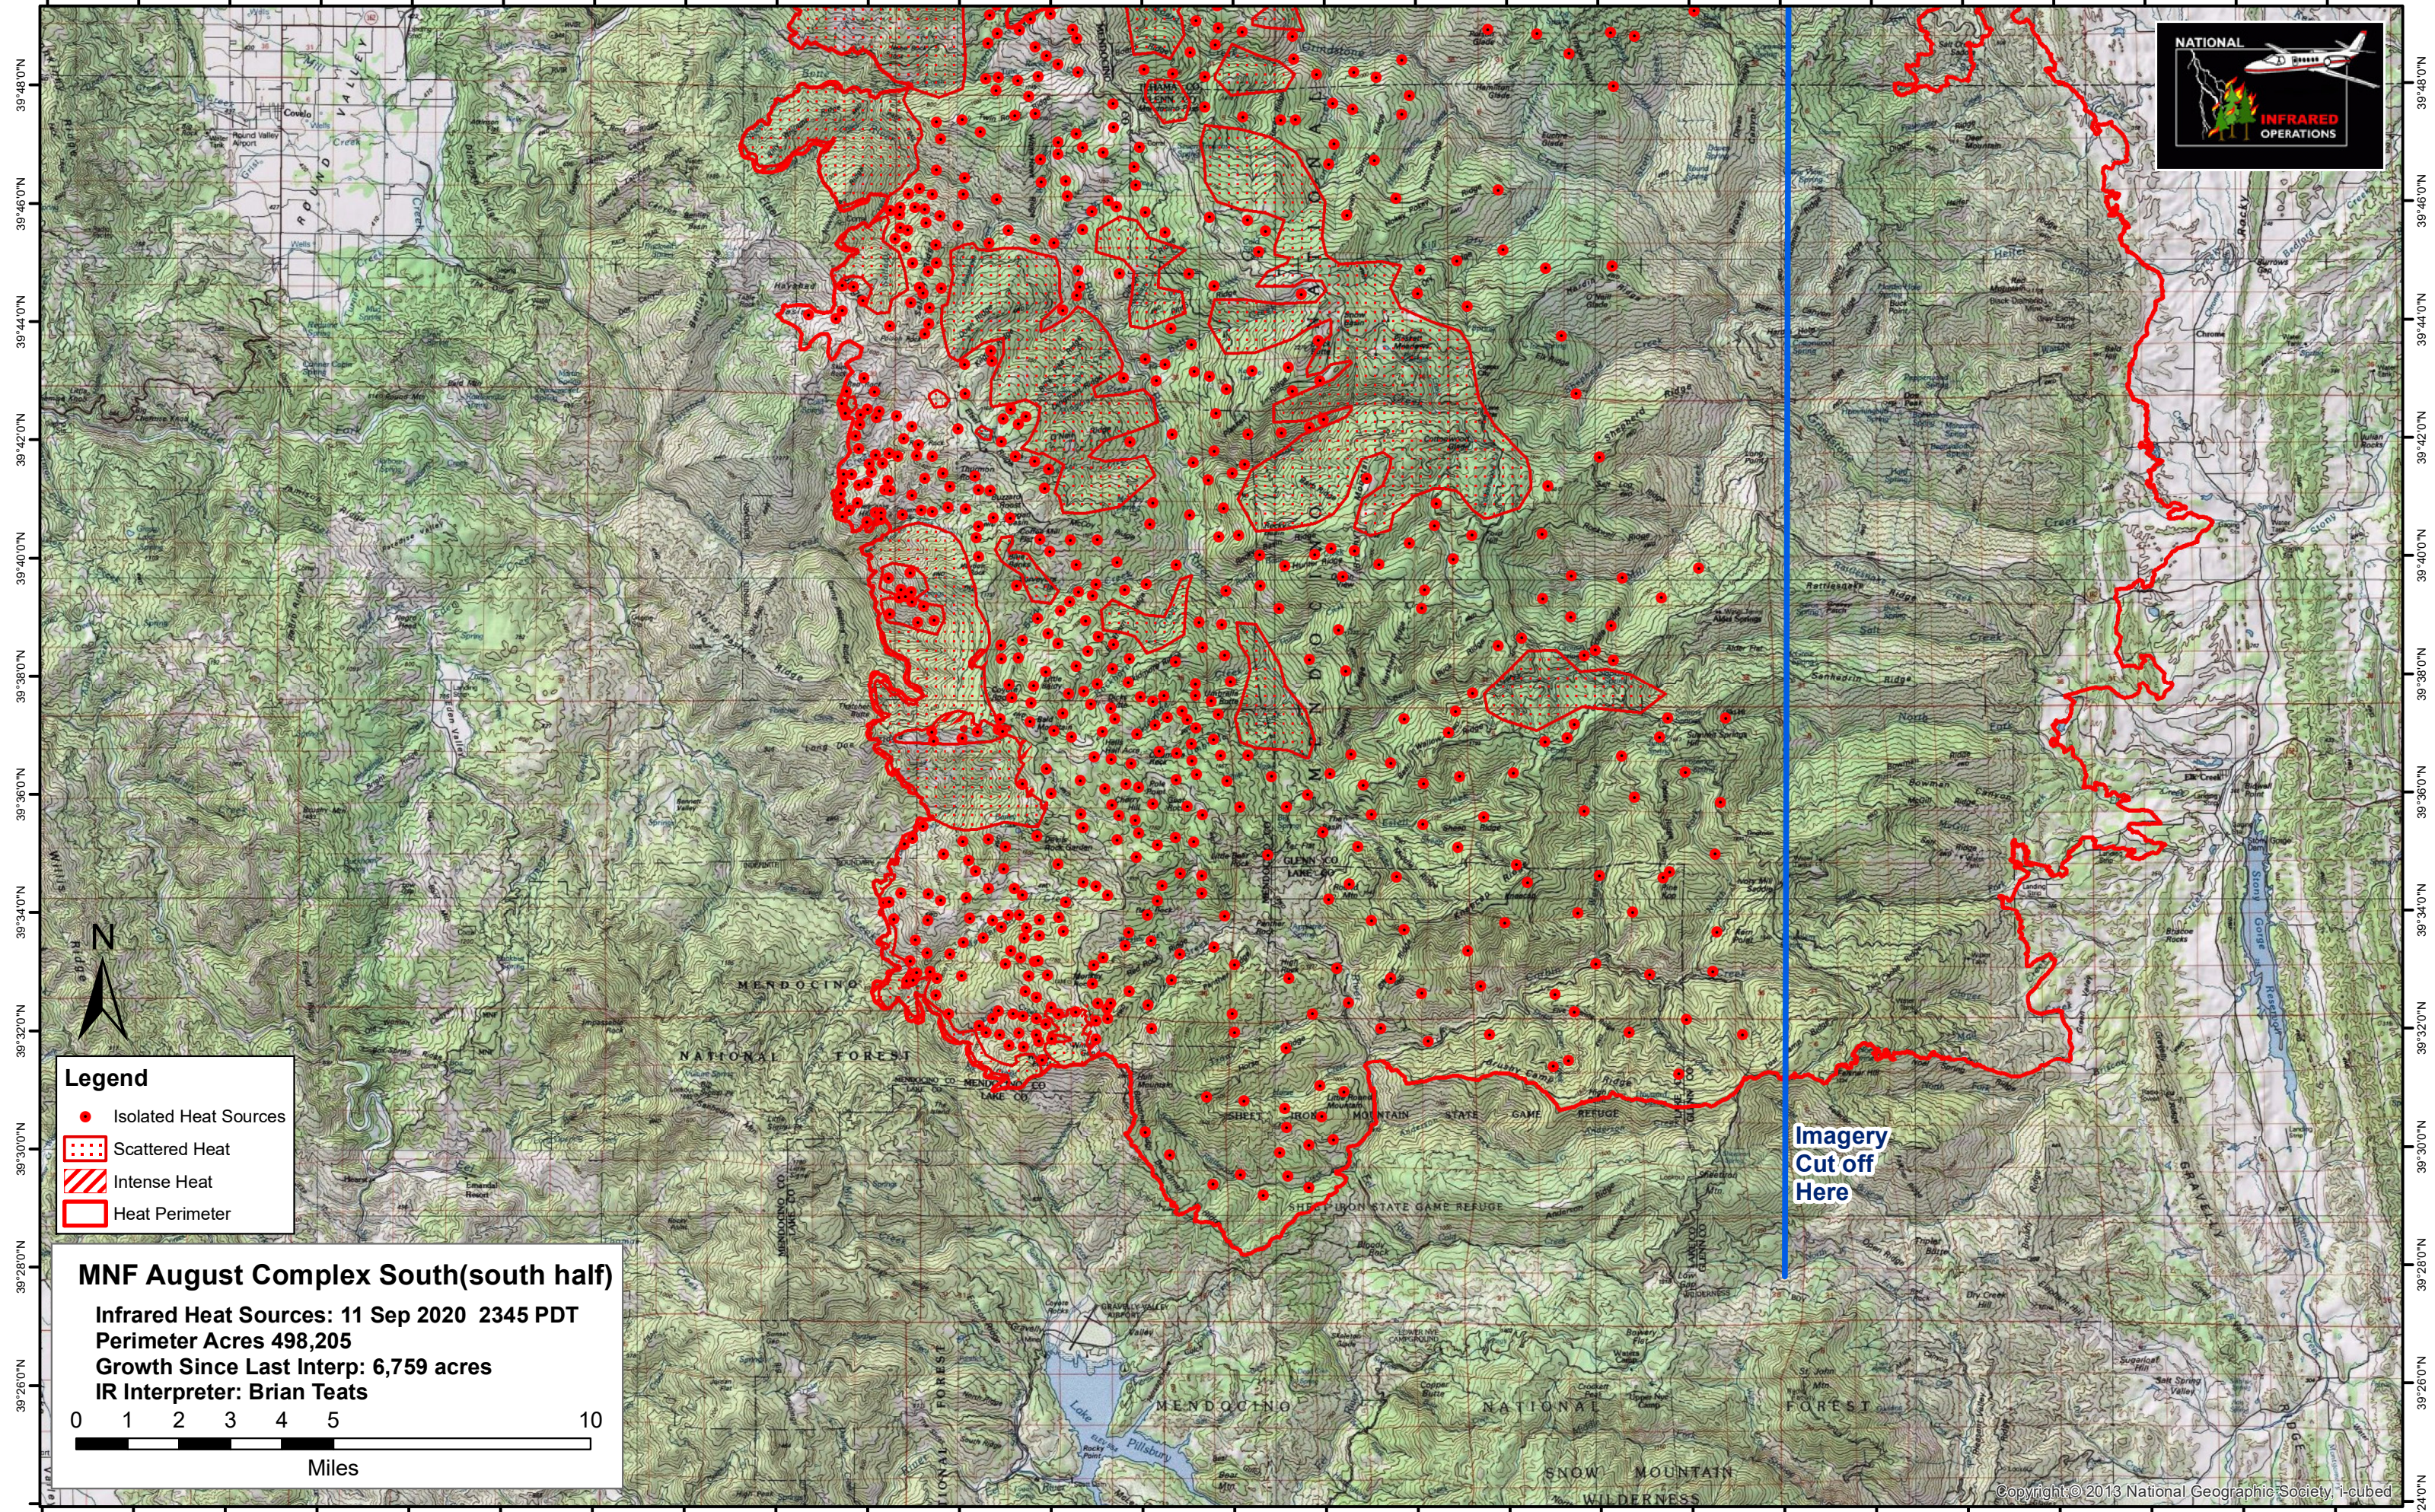

123°20'0"W 123°18'0"W 123°16'0"W 123°14'0"W 123°12'0"W 123°10'0"W 123°8'0"W 123°6'0"W 123°4'0"W 123°2'0"W 123°0'0"W 122°58'0"W 122°56'0"W 122°54'0"W 122°52'0"W 122°50'0"W 122°48'0"W 122°46'0"W 122°44'0"W 122°42'0"W 122°40'0"W 122°38'0"W 122°36'0"W 122°34'0"W 122°32'0"W 122°30'0"W

**Legend**

- Isolated Heat Sources
- Scattered Heat
- Intense Heat
- Heat Perimeter

**MNF August Complex South(south half)**  
 Infrared Heat Sources: 11 Sep 2020 2345 PDT  
 Perimeter Acres 498,205  
 Growth Since Last Interp: 6,759 acres  
 IR Interpreter: Brian Teats

0 1 2 3 4 5 10  
 Miles

Imagery Cut off Here

123°20'0"W 123°18'0"W 123°16'0"W 123°14'0"W 123°12'0"W 123°10'0"W 123°8'0"W 123°6'0"W 123°4'0"W 123°2'0"W 123°0'0"W 122°58'0"W 122°56'0"W 122°54'0"W 122°52'0"W 122°50'0"W 122°48'0"W 122°46'0"W 122°44'0"W 122°42'0"W 122°40'0"W 122°38'0"W 122°36'0"W 122°34'0"W 122°32'0"W 122°30'0"W