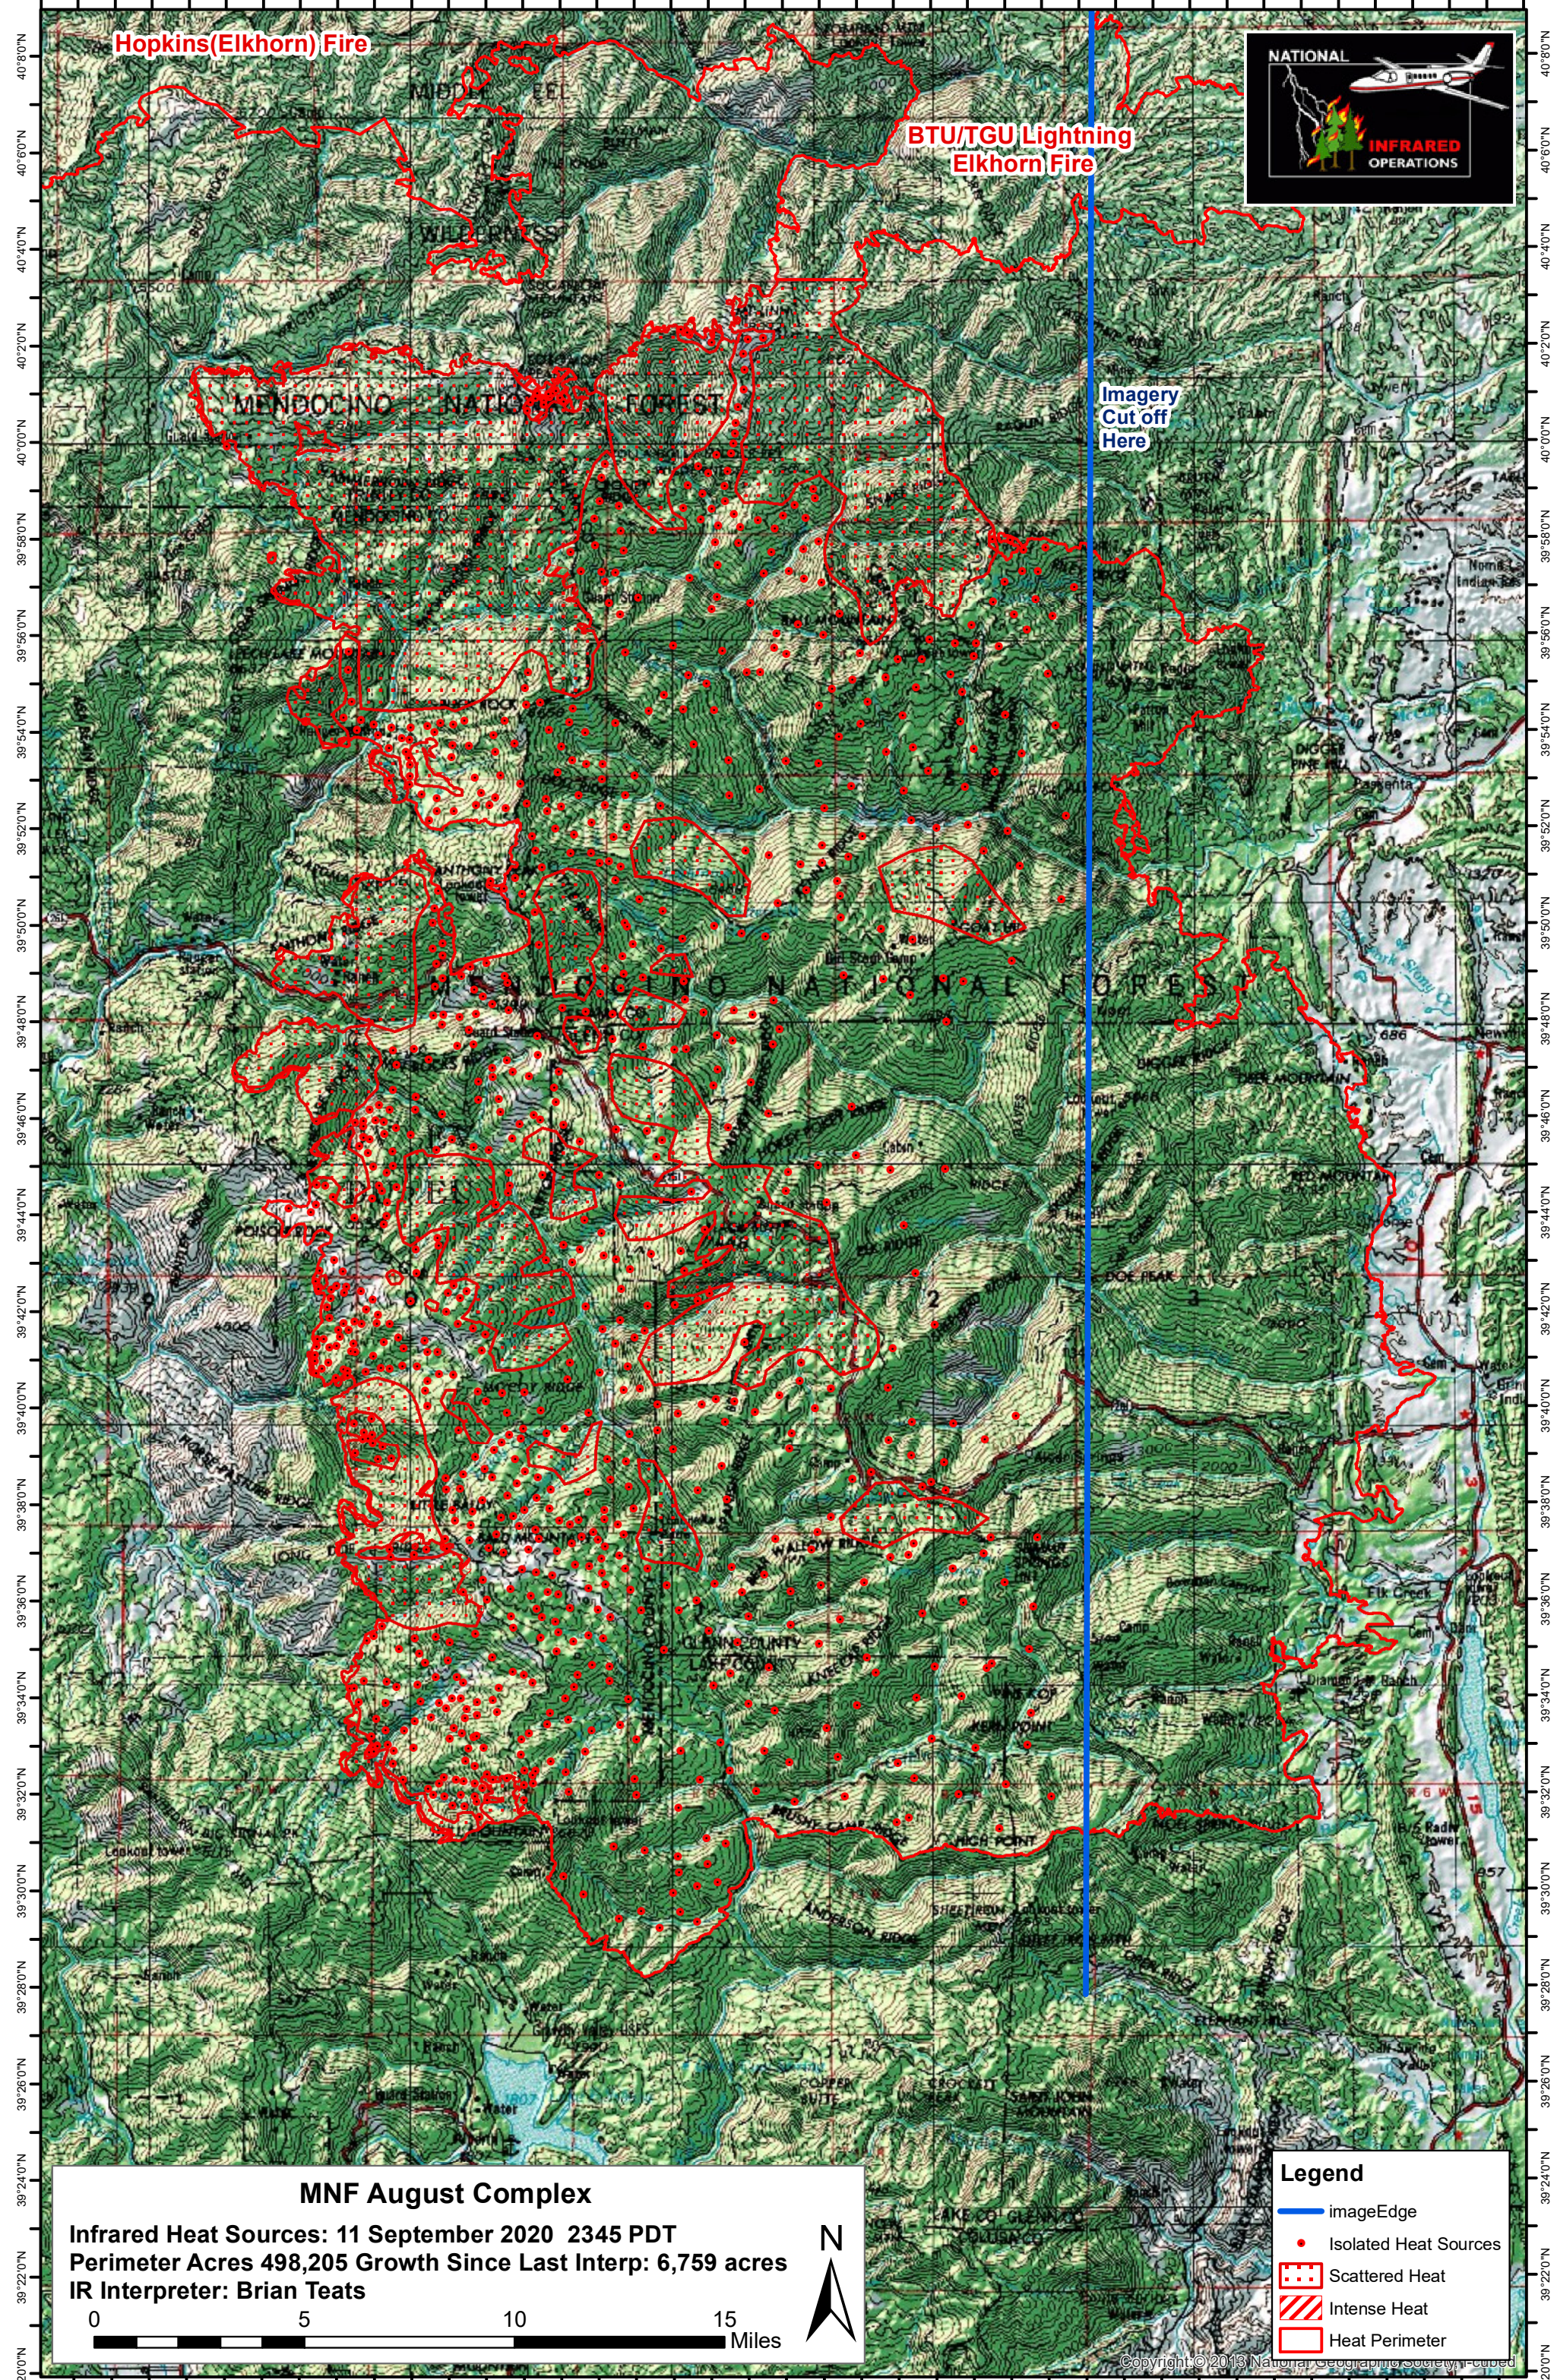

123°10'0"W 123°8'0"W 123°6'0"W 123°4'0"W 123°2'0"W 123°0'0"W 122°58'0"W 122°56'0"W 122°54'0"W 122°52'0"W 122°50'0"W 122°48'0"W 122°46'0"W 122°44'0"W 122°42'0"W 122°40'0"W 122°38'0"W 122°36'0"W 122°34'0"W 122°32'0"W 122°30'0"W

Hopkins(Elkhorn) Fire

BTU/TGU Lightning Elkhorn Fire

Imagery Cut off Here

MNF August Complex

Infrared Heat Sources: 11 September 2020 2345 PDT
Perimeter Acres 498,205 Growth Since Last Interp: 6,759 acres
IR Interpreter: Brian Teats

Legend

-  imageEdge
-  Isolated Heat Sources
-  Scattered Heat
-  Intense Heat
-  Heat Perimeter

123°9'0"W 123°7'0"W 123°5'0"W 123°3'0"W 123°1'0"W 122°59'0"W 122°57'0"W 122°55'0"W 122°53'0"W 122°51'0"W 122°49'0"W 122°47'0"W 122°45'0"W 122°43'0"W 122°41'0"W 122°39'0"W 122°37'0"W 122°35'0"W 122°33'0"W 122°31'0"W