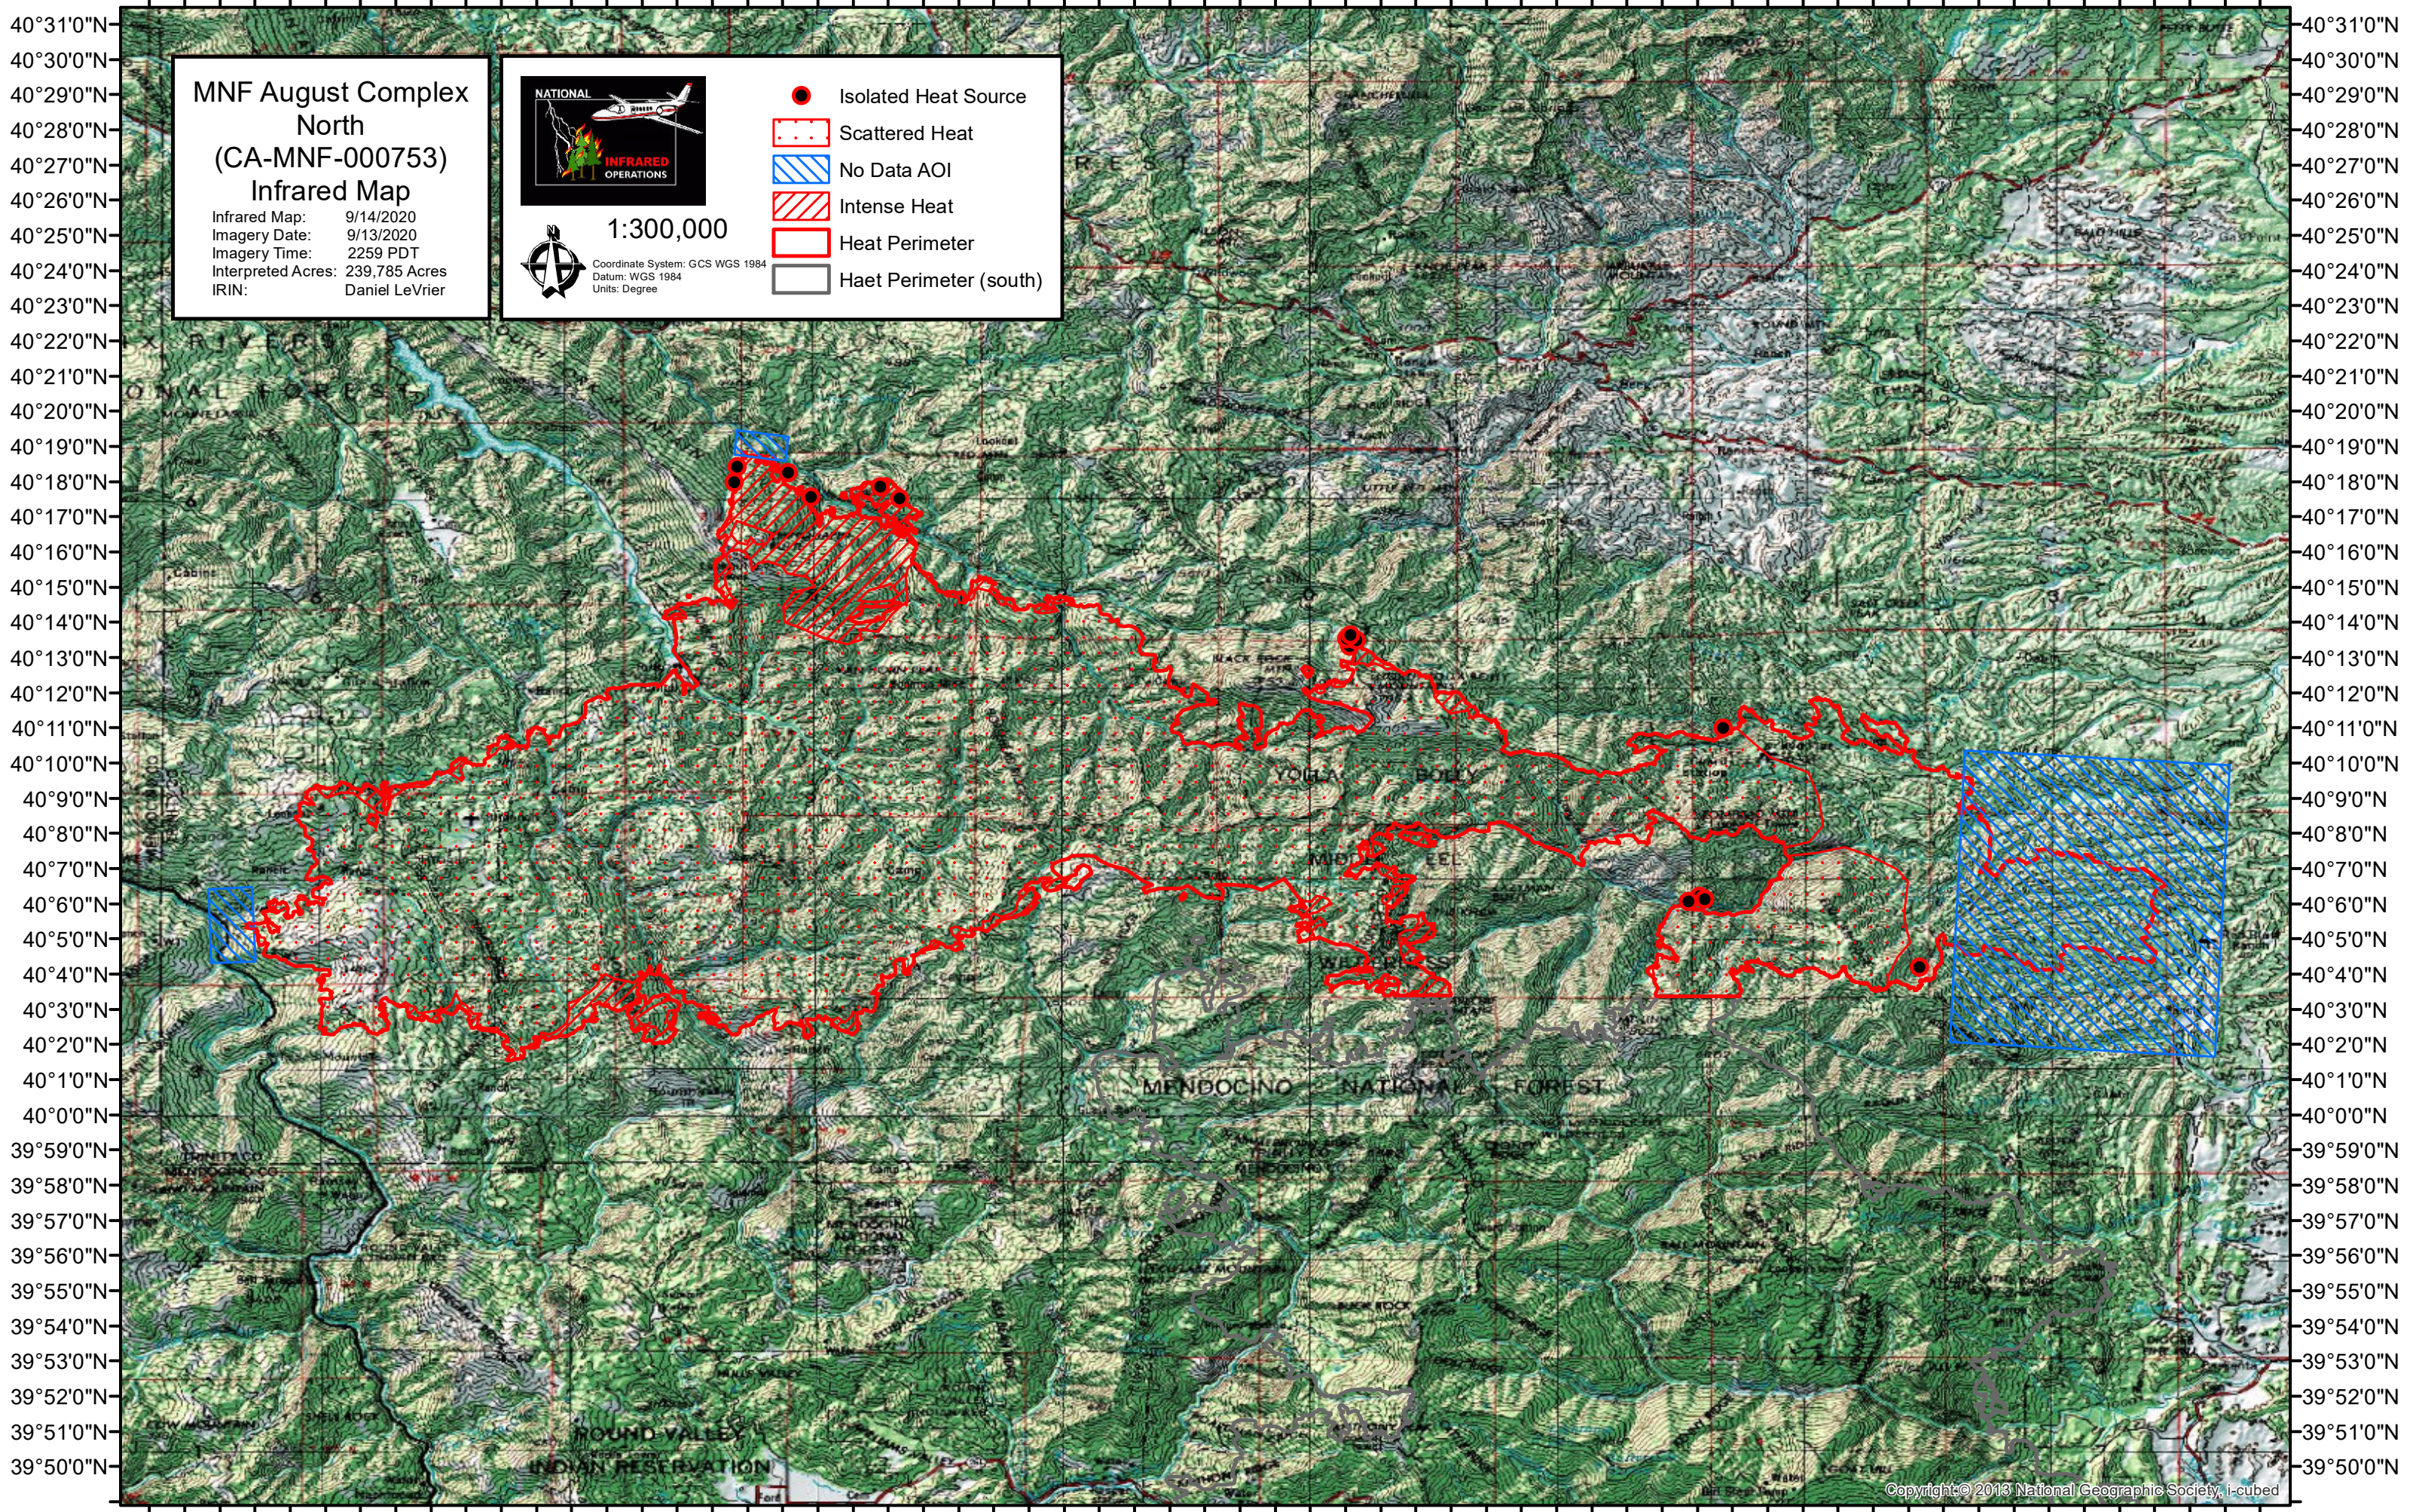

123°33'0"W 123°29'0"W 123°25'0"W 123°21'0"W 123°17'0"W 123°13'0"W 123°9'0"W 123°5'0"W 123°1'0"W 122°57'0"W 122°53'0"W 122°49'0"W 122°45'0"W 122°41'0"W 122°37'0"W 122°33'0"W

**MNF August Complex
North
(CA-MNF-000753)
Infrared Map**
Infrared Map: 9/14/2020
Imagery Date: 9/13/2020
Imagery Time: 2259 PDT
Interpreted Acres: 239,785 Acres
IRIN: Daniel LeVrier

40°31'0"N
40°30'0"N
40°29'0"N
40°28'0"N
40°27'0"N
40°26'0"N
40°25'0"N
40°24'0"N
40°23'0"N
40°22'0"N
40°21'0"N
40°20'0"N
40°19'0"N
40°18'0"N
40°17'0"N
40°16'0"N
40°15'0"N
40°14'0"N
40°13'0"N
40°12'0"N
40°11'0"N
40°10'0"N
40°9'0"N
40°8'0"N
40°7'0"N
40°6'0"N
40°5'0"N
40°4'0"N
40°3'0"N
40°2'0"N
40°1'0"N
40°0'0"N
39°59'0"N
39°58'0"N
39°57'0"N
39°56'0"N
39°55'0"N
39°54'0"N
39°53'0"N
39°52'0"N
39°51'0"N
39°50'0"N

123°33'0"W 123°29'0"W 123°25'0"W 123°21'0"W 123°17'0"W 123°13'0"W 123°9'0"W 123°5'0"W 123°1'0"W 122°57'0"W 122°53'0"W 122°49'0"W 122°45'0"W 122°41'0"W 122°37'0"W 122°33'0"W