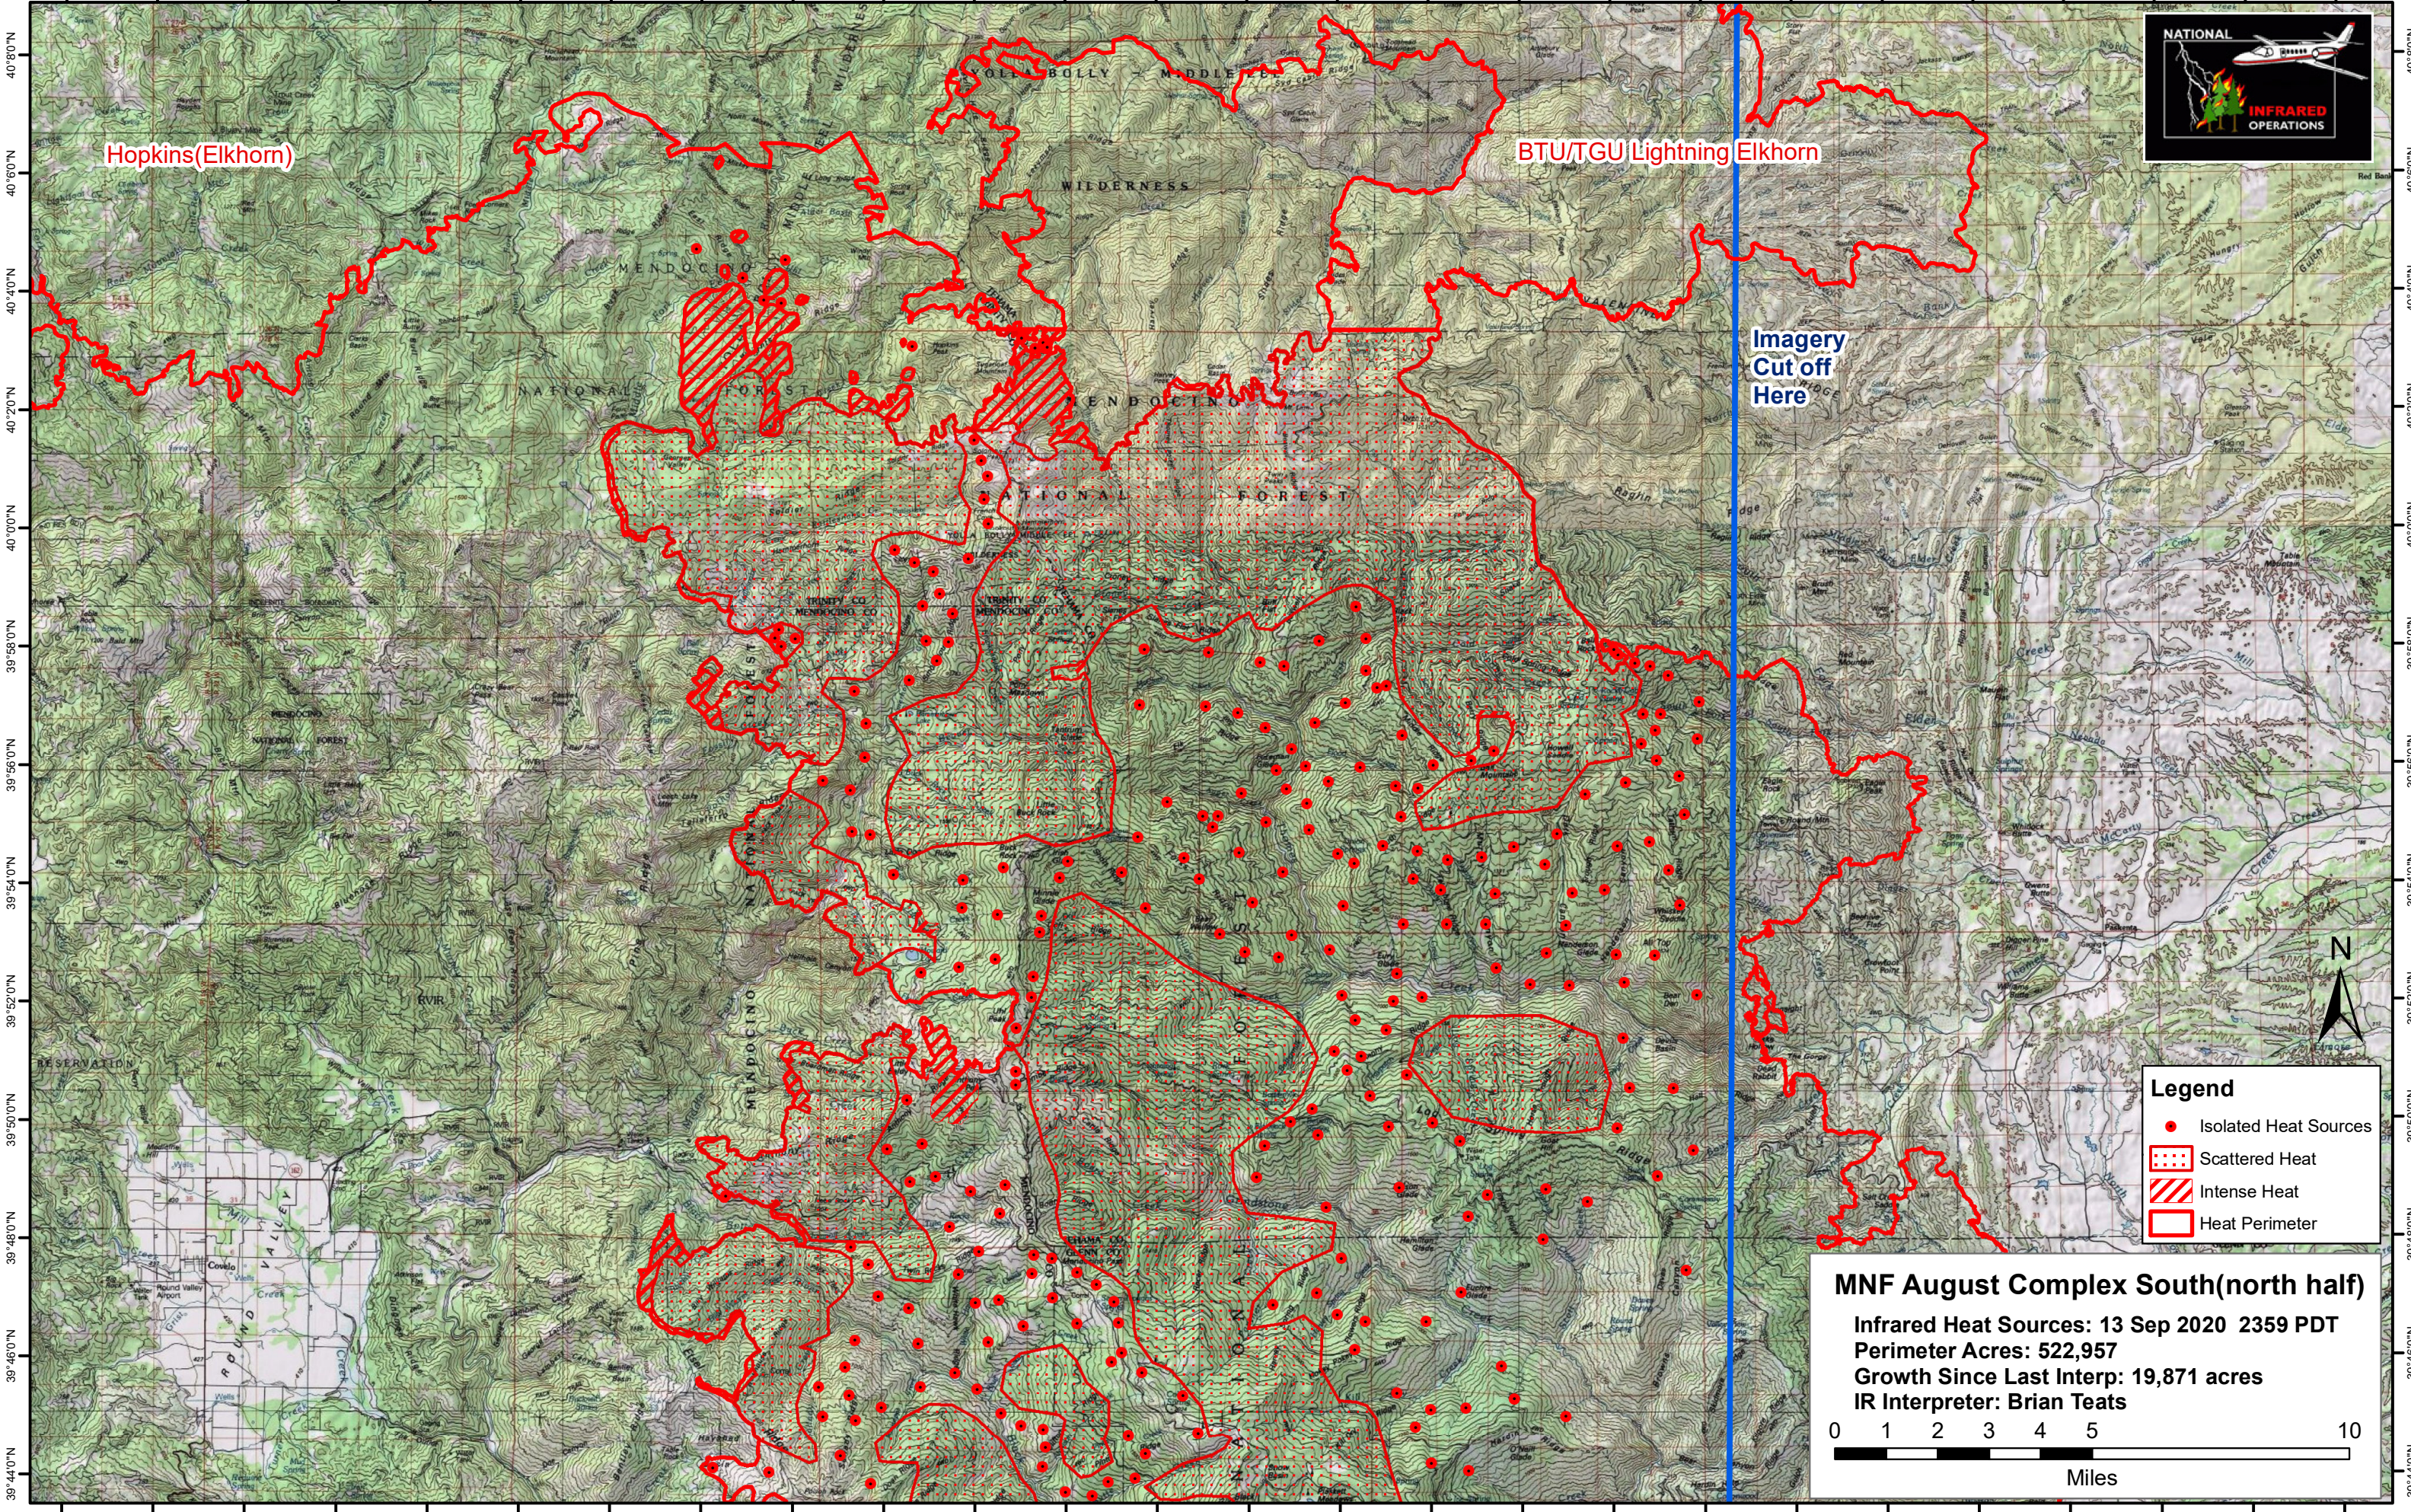

123°18'0"W 123°16'0"W 123°14'0"W 123°12'0"W 123°10'0"W 123°8'0"W 123°6'0"W 123°4'0"W 123°2'0"W 123°0'0"W 122°58'0"W 122°56'0"W 122°54'0"W 122°52'0"W 122°50'0"W 122°48'0"W 122°46'0"W 122°44'0"W 122°42'0"W 122°40'0"W 122°38'0"W 122°36'0"W 122°34'0"W 122°32'0"W 122°30'0"W 122°28'0"W

Hopkins(Elkhorn)

BTU/TGU Lightning Elkhorn

Imagery
Cut off
Here

Legend

- Isolated Heat Sources
- Scattered Heat
- Intense Heat
- Heat Perimeter

MNF August Complex South(north half)
 Infrared Heat Sources: 13 Sep 2020 2359 PDT
 Perimeter Acres: 522,957
 Growth Since Last Interp: 19,871 acres
 IR Interpreter: Brian Teats

0 1 2 3 4 5 10
 Miles

123°18'0"W 123°16'0"W 123°14'0"W 123°12'0"W 123°10'0"W 123°8'0"W 123°6'0"W 123°4'0"W 123°2'0"W 123°0'0"W 122°58'0"W 122°56'0"W 122°54'0"W 122°52'0"W 122°50'0"W 122°48'0"W 122°46'0"W 122°44'0"W 122°42'0"W 122°40'0"W 122°38'0"W 122°36'0"W 122°34'0"W 122°32'0"W 122°30'0"W 122°28'0"W