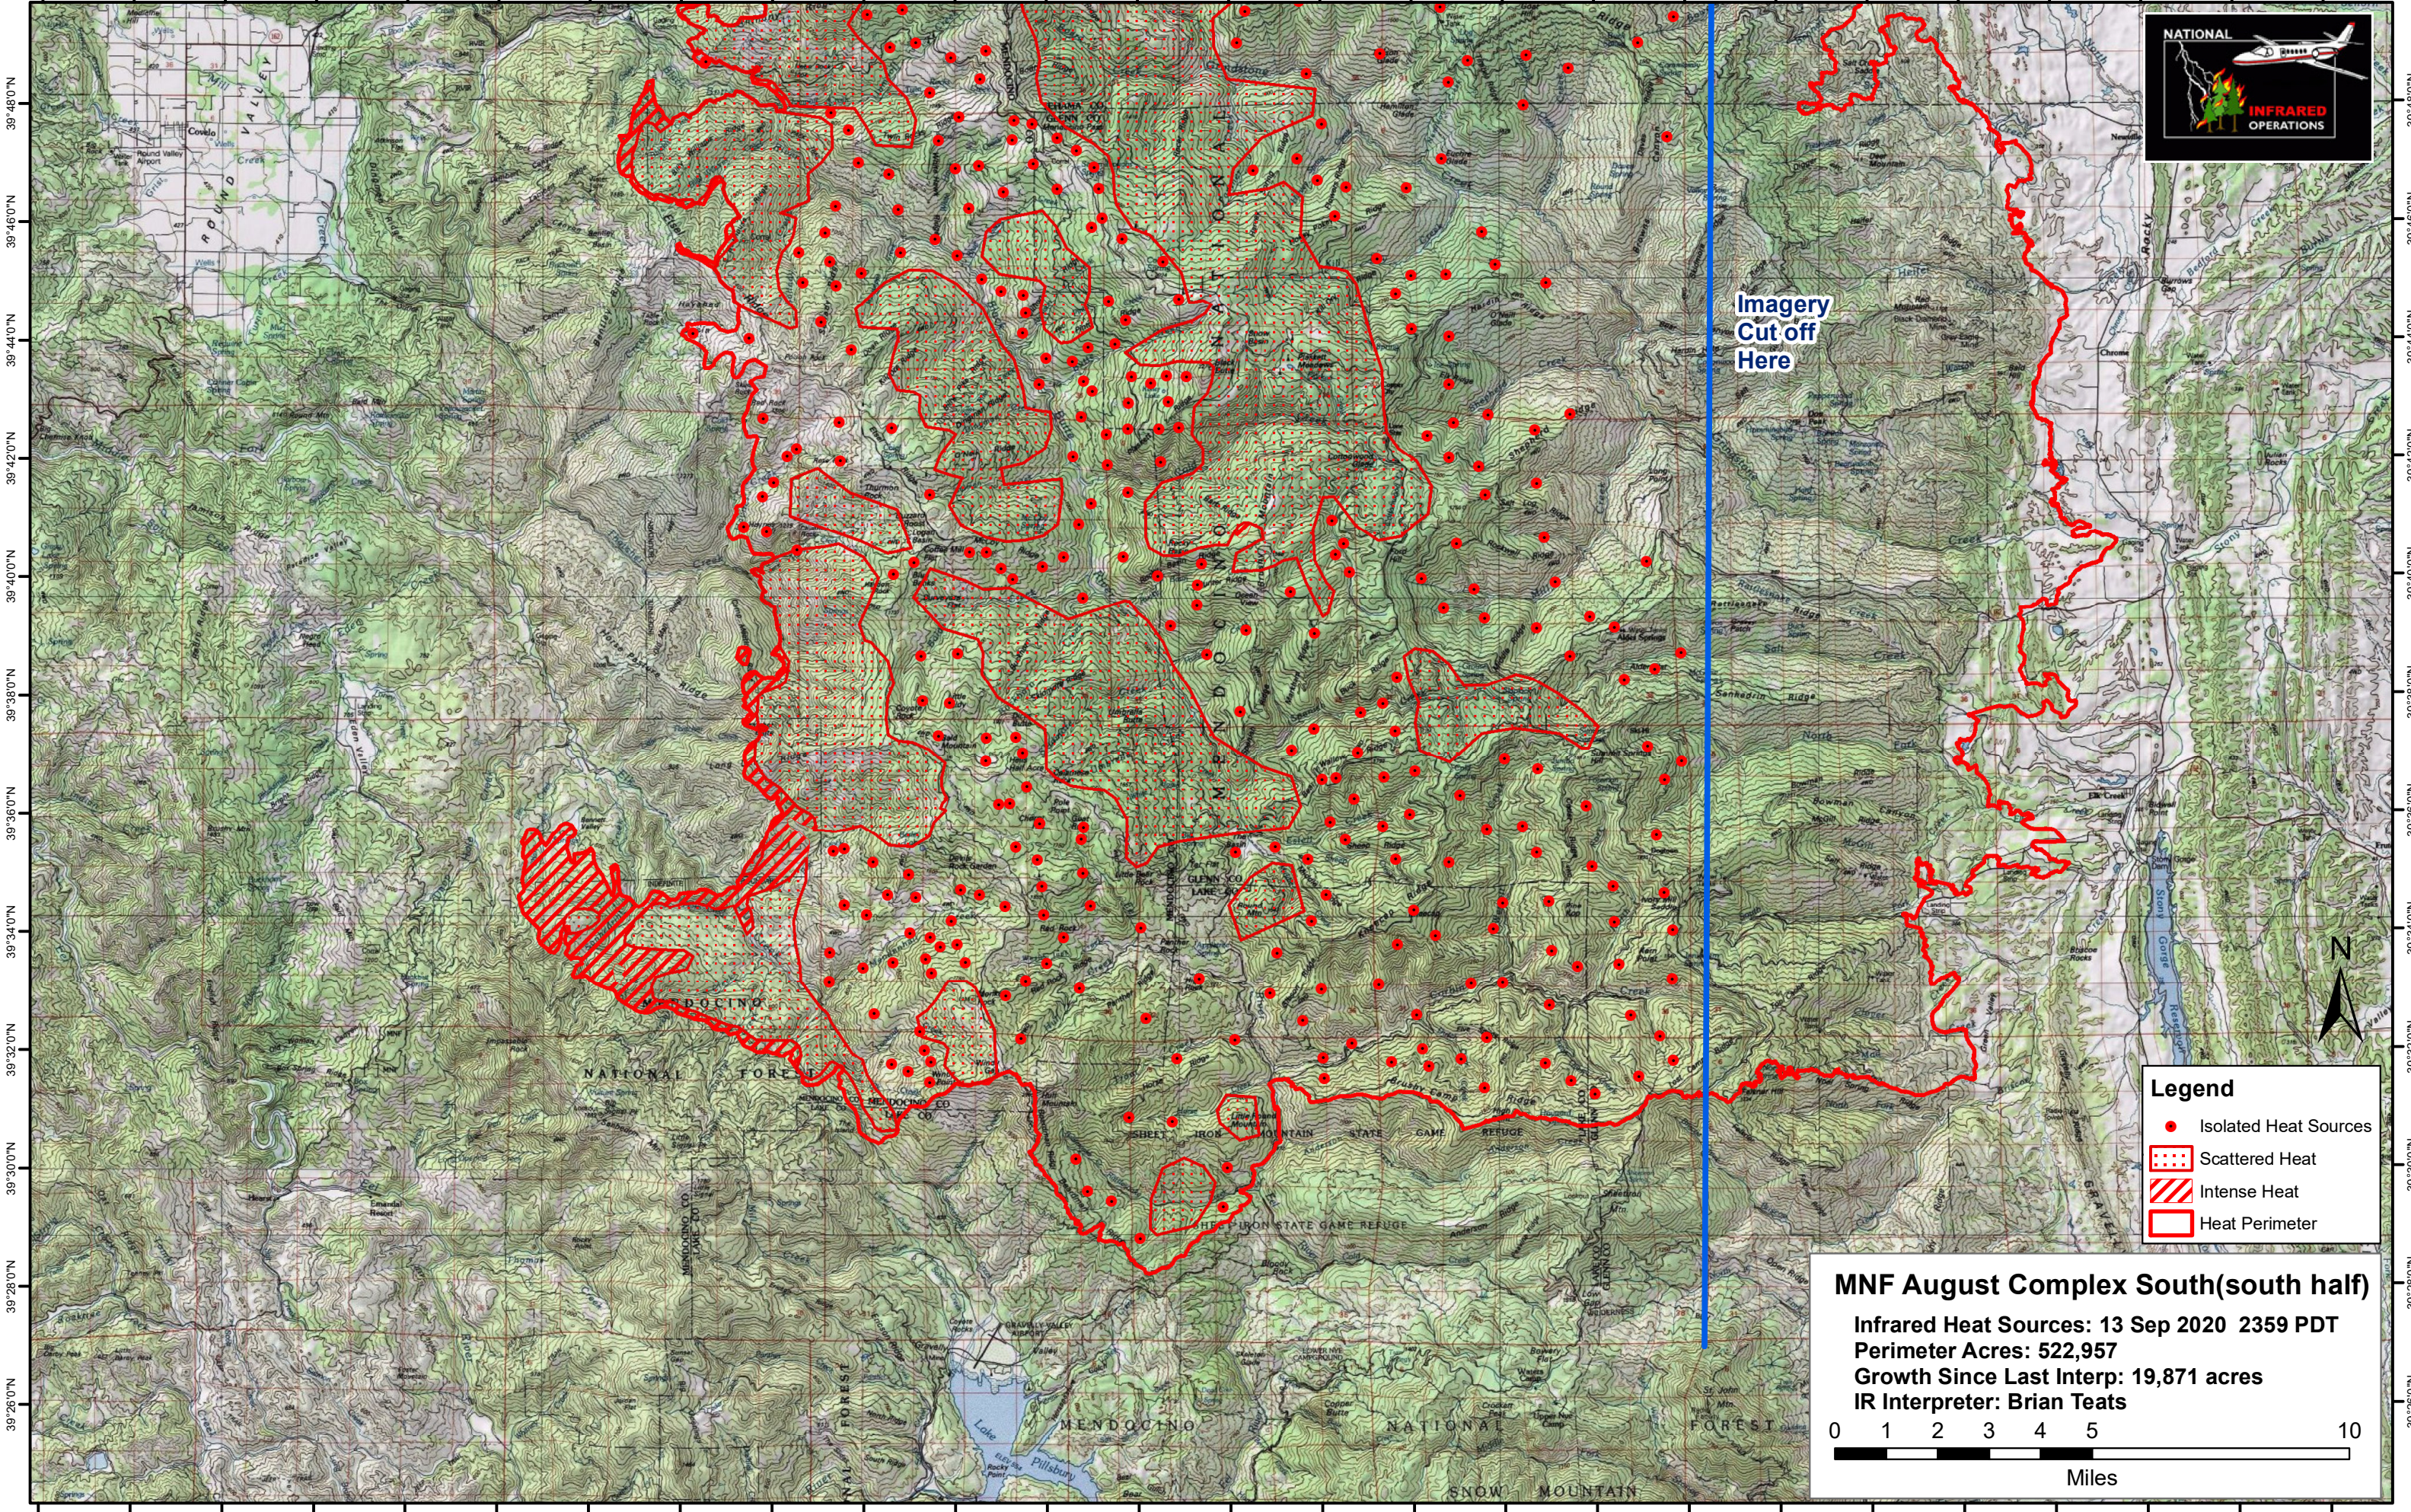

123°18'0"W 123°16'0"W 123°14'0"W 123°12'0"W 123°10'0"W 123°8'0"W 123°6'0"W 123°4'0"W 123°2'0"W 123°0'0"W 122°58'0"W 122°56'0"W 122°54'0"W 122°52'0"W 122°50'0"W 122°48'0"W 122°46'0"W 122°44'0"W 122°42'0"W 122°40'0"W 122°38'0"W 122°36'0"W 122°34'0"W 122°32'0"W 122°30'0"W 122°28'0"W

Imagery
Cut off
Here

Legend

- Isolated Heat Sources
- Scattered Heat
- Intense Heat
- Heat Perimeter

MNF August Complex South(south half)
 Infrared Heat Sources: 13 Sep 2020 2359 PDT
 Perimeter Acres: 522,957
 Growth Since Last Interp: 19,871 acres
 IR Interpreter: Brian Teats

0 1 2 3 4 5 10
 Miles

123°18'0"W 123°16'0"W 123°14'0"W 123°12'0"W 123°10'0"W 123°8'0"W 123°6'0"W 123°4'0"W 123°2'0"W 123°0'0"W 122°58'0"W 122°56'0"W 122°54'0"W 122°52'0"W 122°50'0"W 122°48'0"W 122°46'0"W 122°44'0"W 122°42'0"W 122°40'0"W 122°38'0"W 122°36'0"W 122°34'0"W 122°32'0"W 122°30'0"W 122°28'0"W