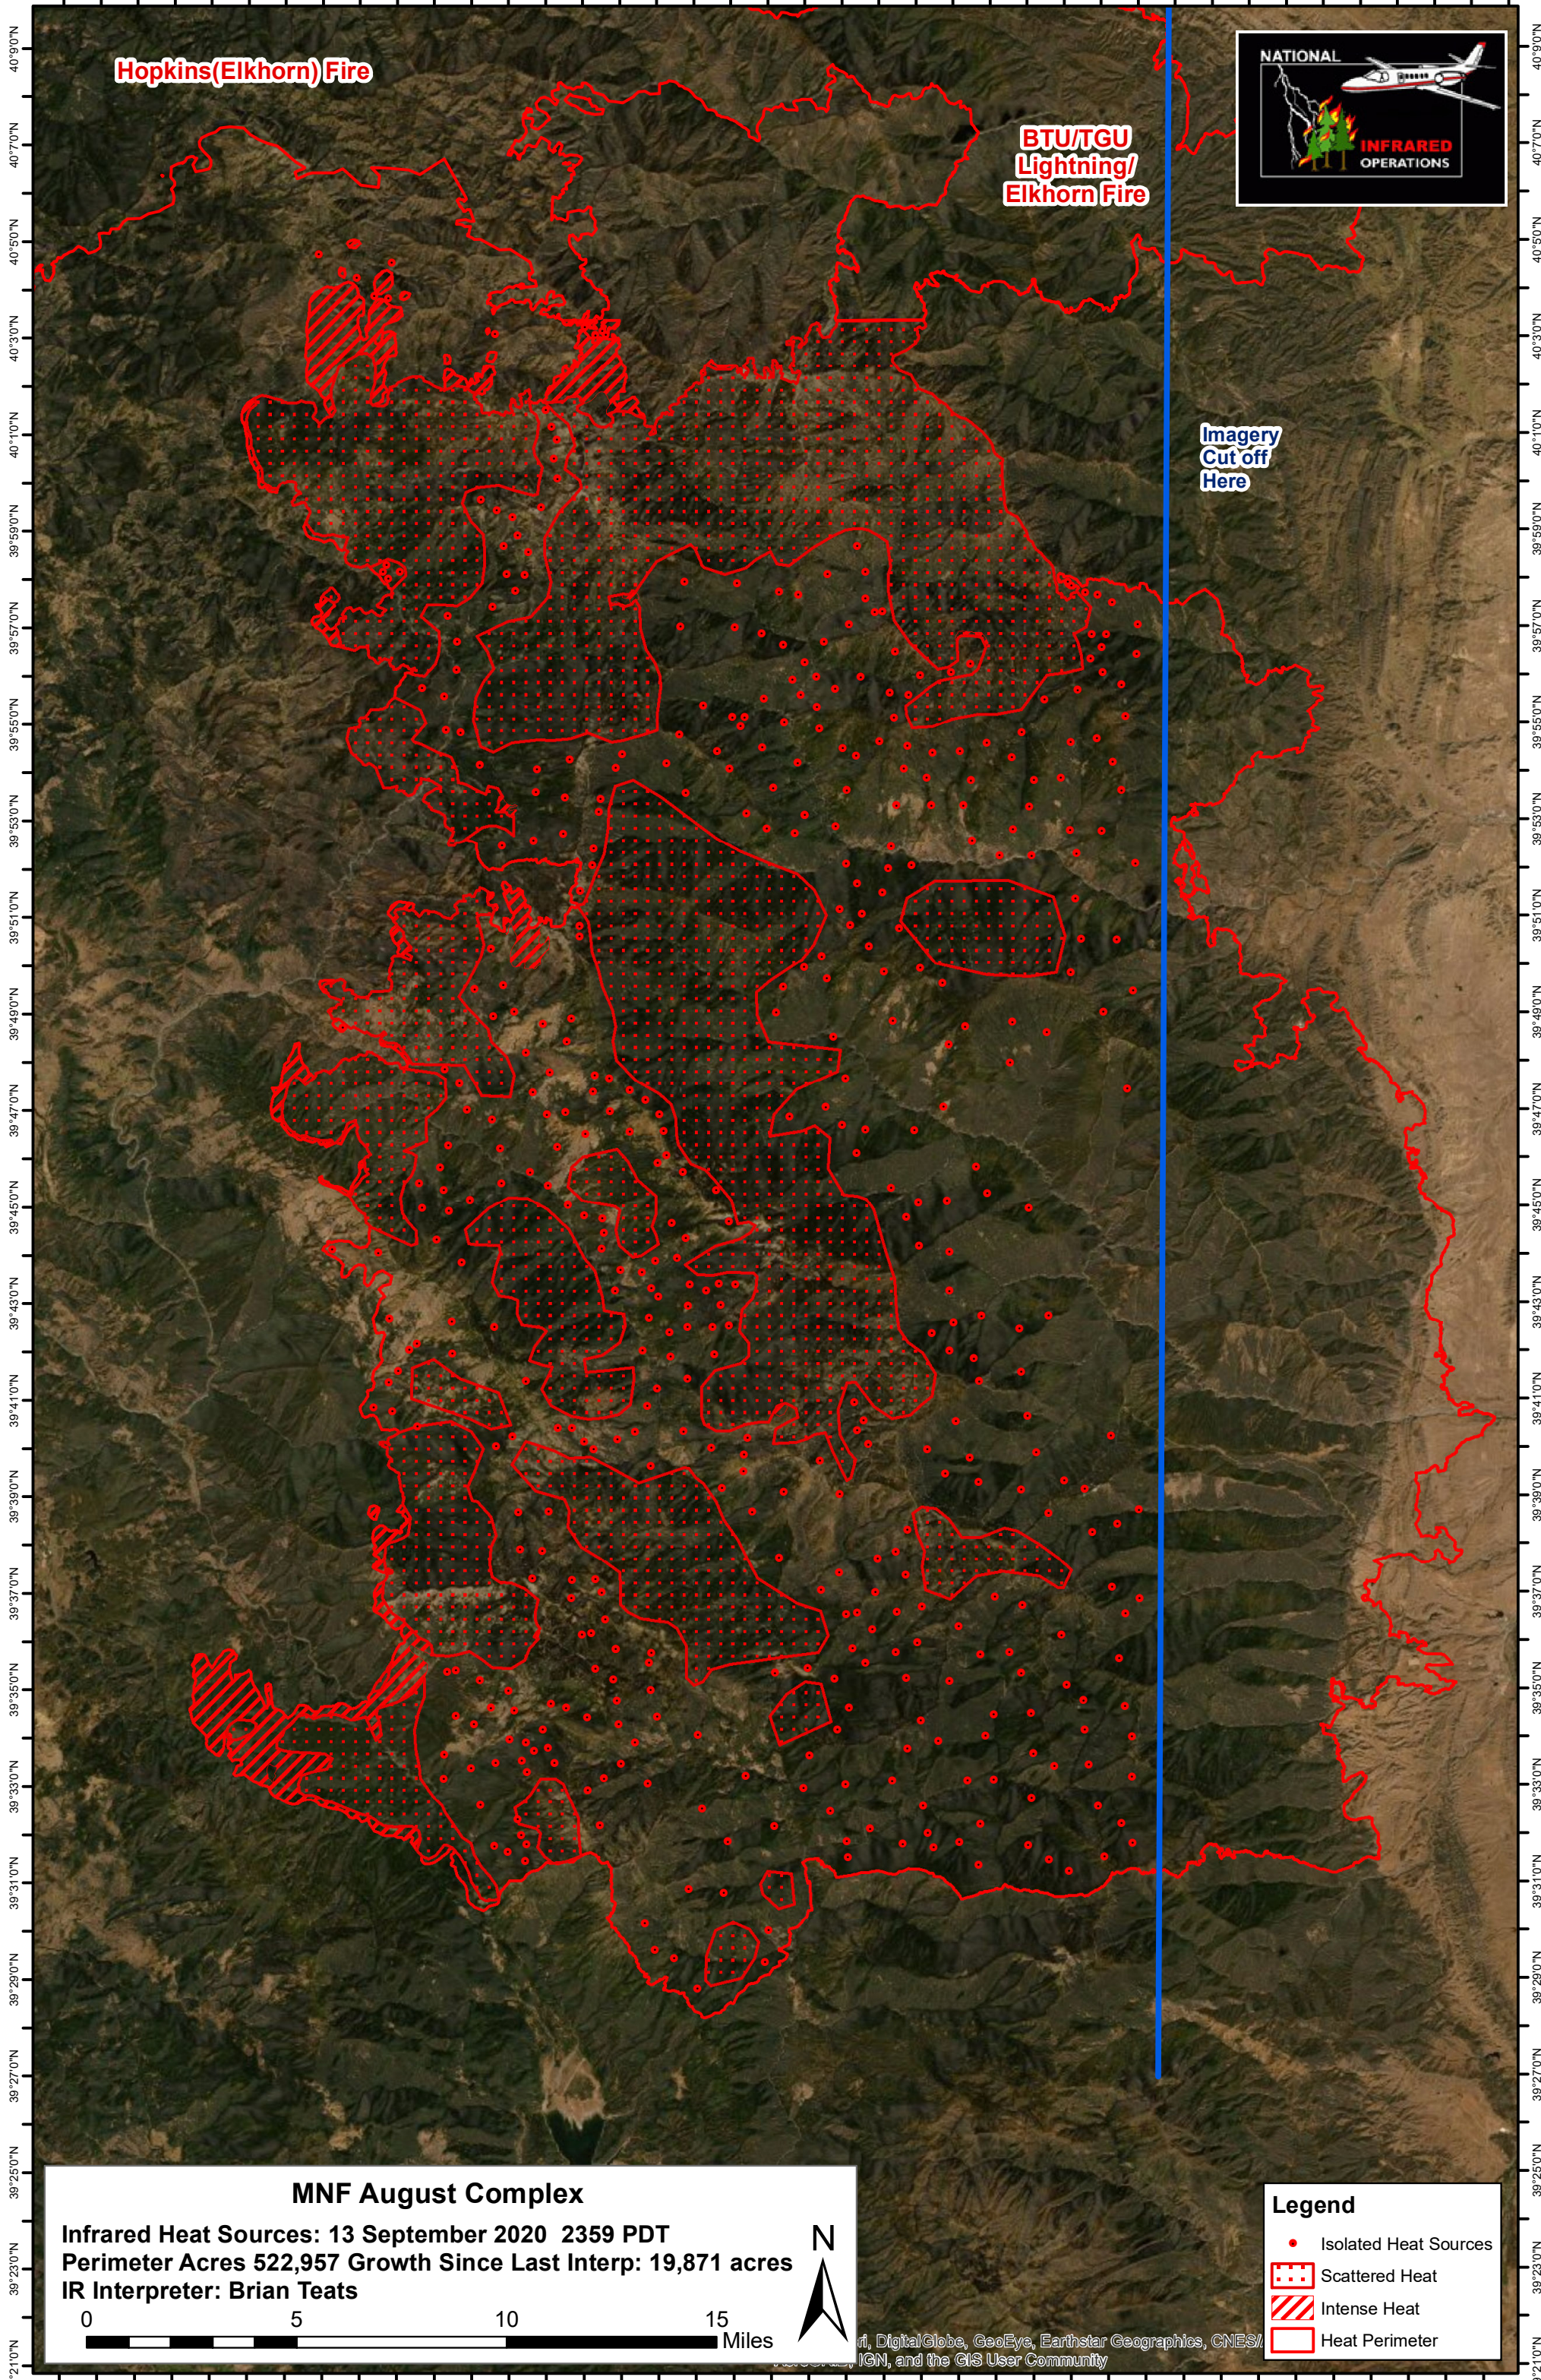

123°10'0"W 123°8'0"W 123°6'0"W 123°4'0"W 123°2'0"W 123°0'0"W 122°58'0"W 122°56'0"W 122°54'0"W 122°52'0"W 122°50'0"W 122°48'0"W 122°46'0"W 122°44'0"W 122°42'0"W 122°40'0"W 122°38'0"W 122°36'0"W 122°34'0"W 122°32'0"W

Hopkins(Elkhorn) Fire

**BTU/TGU
Lightning/
Elkhorn Fire**

**Imagery
Cut off
Here**

MNF August Complex

Infrared Heat Sources: 13 September 2020 2359 PDT
Perimeter Acres 522,957 Growth Since Last Interp: 19,871 acres
IR Interpreter: Brian Teats

Legend

- Isolated Heat Sources
- Scattered Heat
- Intense Heat
- Heat Perimeter

© 2020 DigitalGlobe, GeoEye, Earthstar Geographics, CNES/Airbus DS, IGN, and the GIS User Community

123°11'0"W 123°9'0"W 123°7'0"W 123°5'0"W 123°3'0"W 123°1'0"W 122°59'0"W 122°57'0"W 122°55'0"W 122°53'0"W 122°51'0"W 122°49'0"W 122°47'0"W 122°45'0"W 122°43'0"W 122°41'0"W 122°39'0"W 122°37'0"W 122°35'0"W 122°33'0"W