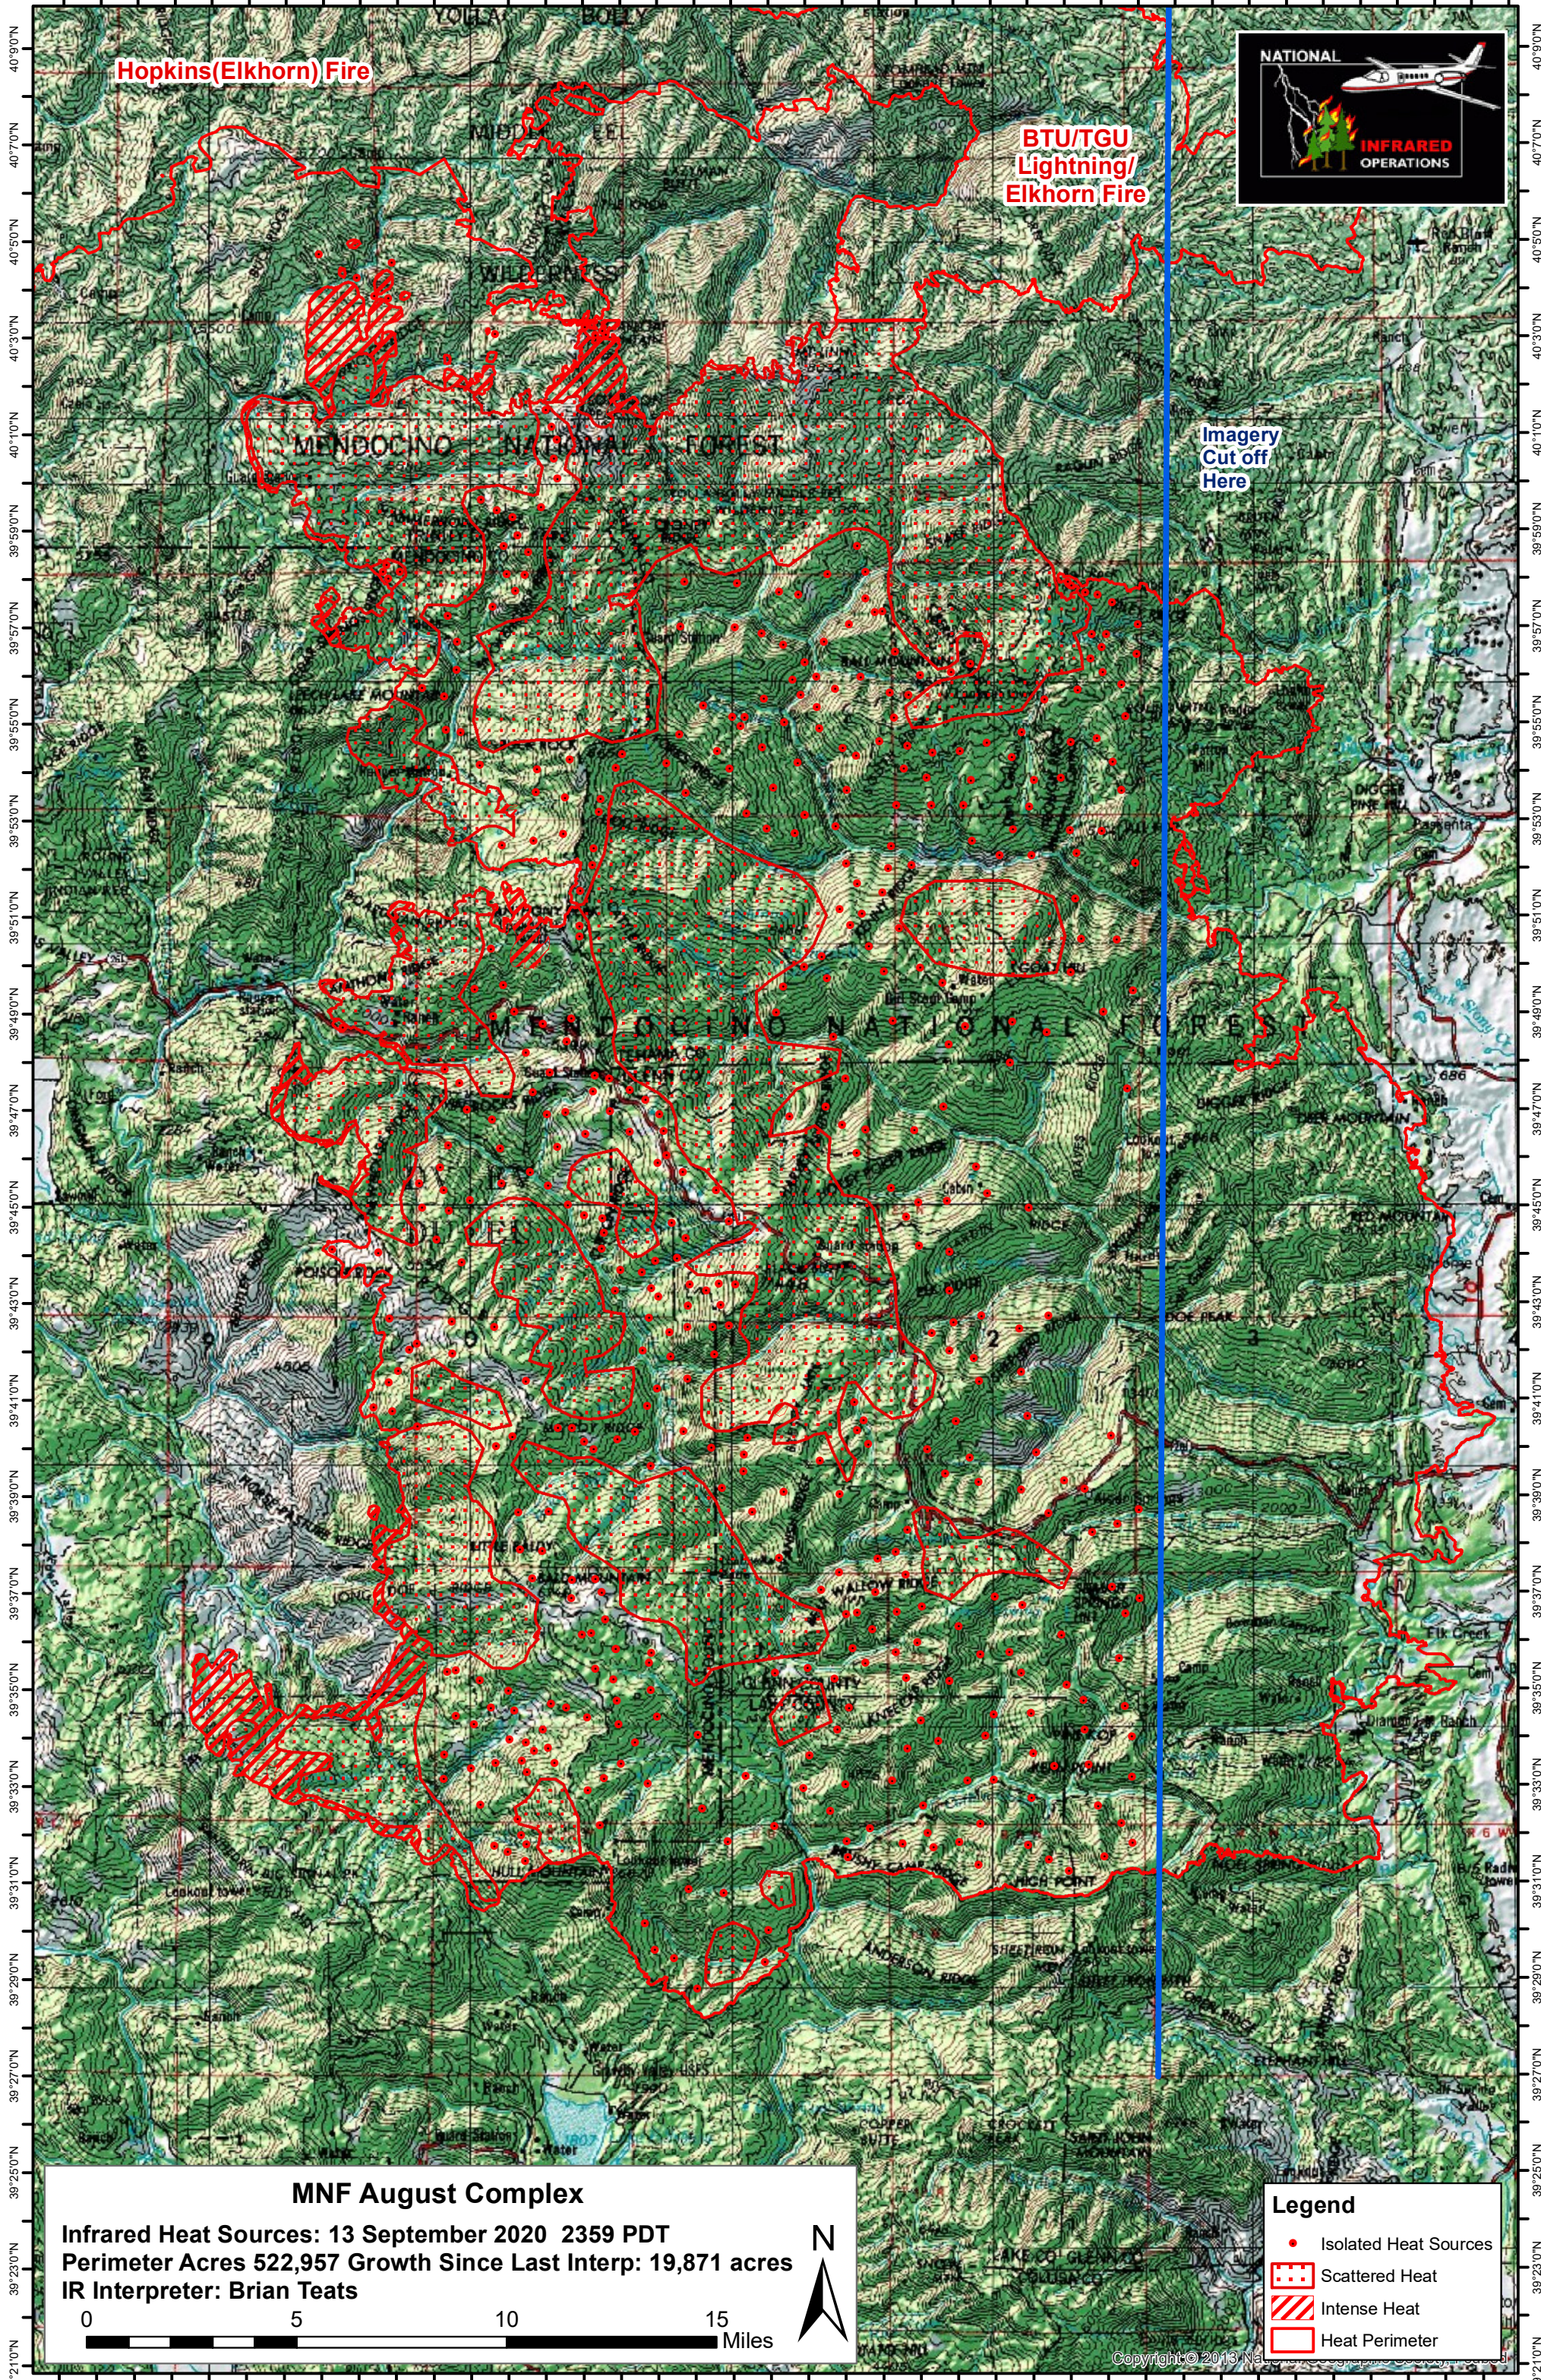

123°10'0"W 123°8'0"W 123°6'0"W 123°4'0"W 123°2'0"W 123°0'0"W 122°58'0"W 122°56'0"W 122°54'0"W 122°52'0"W 122°50'0"W 122°48'0"W 122°46'0"W 122°44'0"W 122°42'0"W 122°40'0"W 122°38'0"W 122°36'0"W 122°34'0"W 122°32'0"W

Hopkins(Elkhorn) Fire

**BTU/TGU
Lightning/
Elkhorn Fire**

Imagery
Cut off
Here

MNF August Complex

Infrared Heat Sources: 13 September 2020 2359 PDT
Perimeter Acres 522,957 Growth Since Last Interp: 19,871 acres
IR Interpreter: Brian Teats

Legend

- Isolated Heat Sources
- ▤ Scattered Heat
- ▨ Intense Heat
- ▭ Heat Perimeter

Copyright © 2013 National Geographic Society

123°11'0"W 123°9'0"W 123°7'0"W 123°5'0"W 123°3'0"W 123°1'0"W 122°59'0"W 122°57'0"W 122°55'0"W 122°53'0"W 122°51'0"W 122°49'0"W 122°47'0"W 122°45'0"W 122°43'0"W 122°41'0"W 122°39'0"W 122°37'0"W 122°35'0"W 122°33'0"W