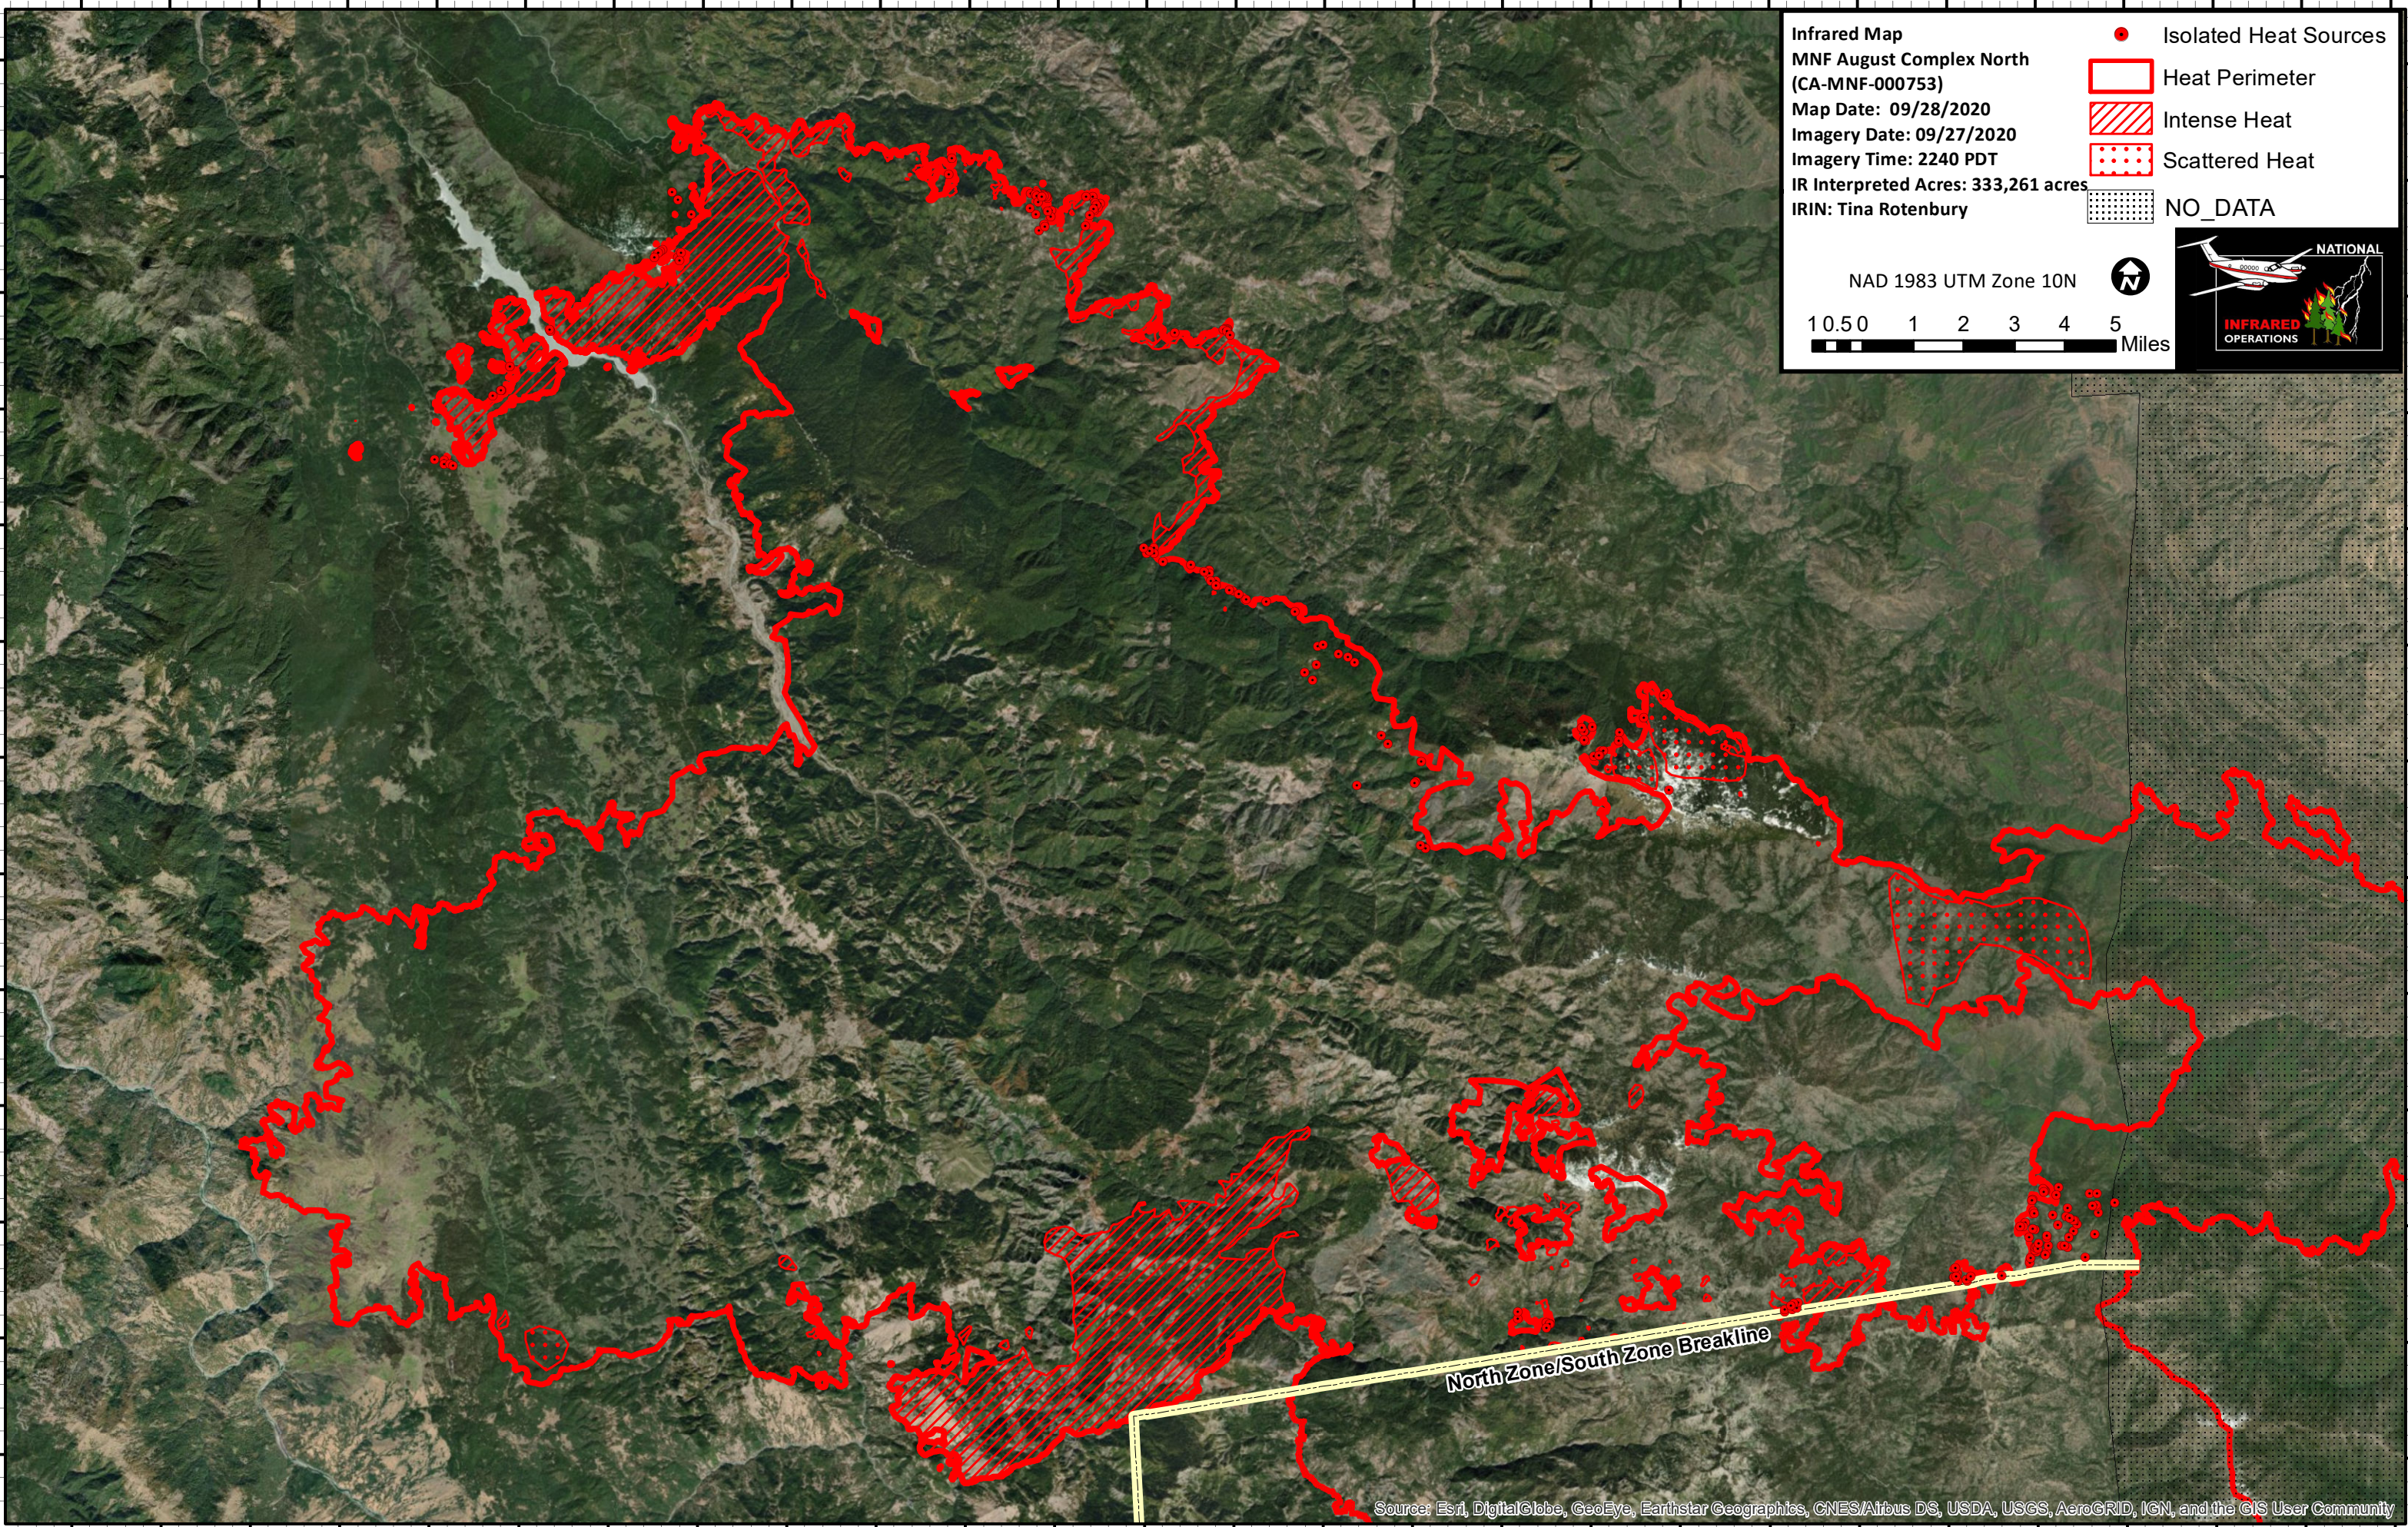

123°34'0"W 123°32'0"W 123°30'0"W 123°28'0"W 123°26'0"W 123°24'0"W 123°22'0"W 123°20'0"W 123°18'0"W 123°16'0"W 123°14'0"W 123°12'0"W 123°10'0"W 123°8'0"W 123°6'0"W 123°4'0"W 123°2'0"W 123°0'0"W 122°58'0"W 122°56'0"W 122°54'0"W 122°52'0"W 122°50'0"W 122°48'0"W 122°46'0"W 122°44'0"W 122°42'0"W

40°24'0"N
40°22'0"N
40°20'0"N
40°18'0"N
40°16'0"N
40°14'0"N
40°12'0"N
40°10'0"N
40°8'0"N
40°6'0"N
40°4'0"N
40°2'0"N
40°0'0"N

Infrared Map
MNF August Complex North
 (CA-MNF-000753)
 Map Date: 09/28/2020
 Imagery Date: 09/27/2020
 Imagery Time: 2240 PDT
 IR Interpreted Acres: 333,261 acres
 IRIN: Tina Rotenbury

- Isolated Heat Sources
- Heat Perimeter
- Intense Heat
- Scattered Heat
- NO_DATA

NAD 1983 UTM Zone 10N

10.50 1 2 3 4 5 Miles

North Zone/South Zone Breakline

123°34'0"W 123°32'0"W 123°30'0"W 123°28'0"W 123°26'0"W 123°24'0"W 123°22'0"W 123°20'0"W 123°18'0"W 123°16'0"W 123°14'0"W 123°12'0"W 123°10'0"W 123°8'0"W 123°6'0"W 123°4'0"W 123°2'0"W 123°0'0"W 122°58'0"W 122°56'0"W 122°54'0"W 122°52'0"W 122°50'0"W 122°48'0"W 122°46'0"W 122°44'0"W 122°42'0"W