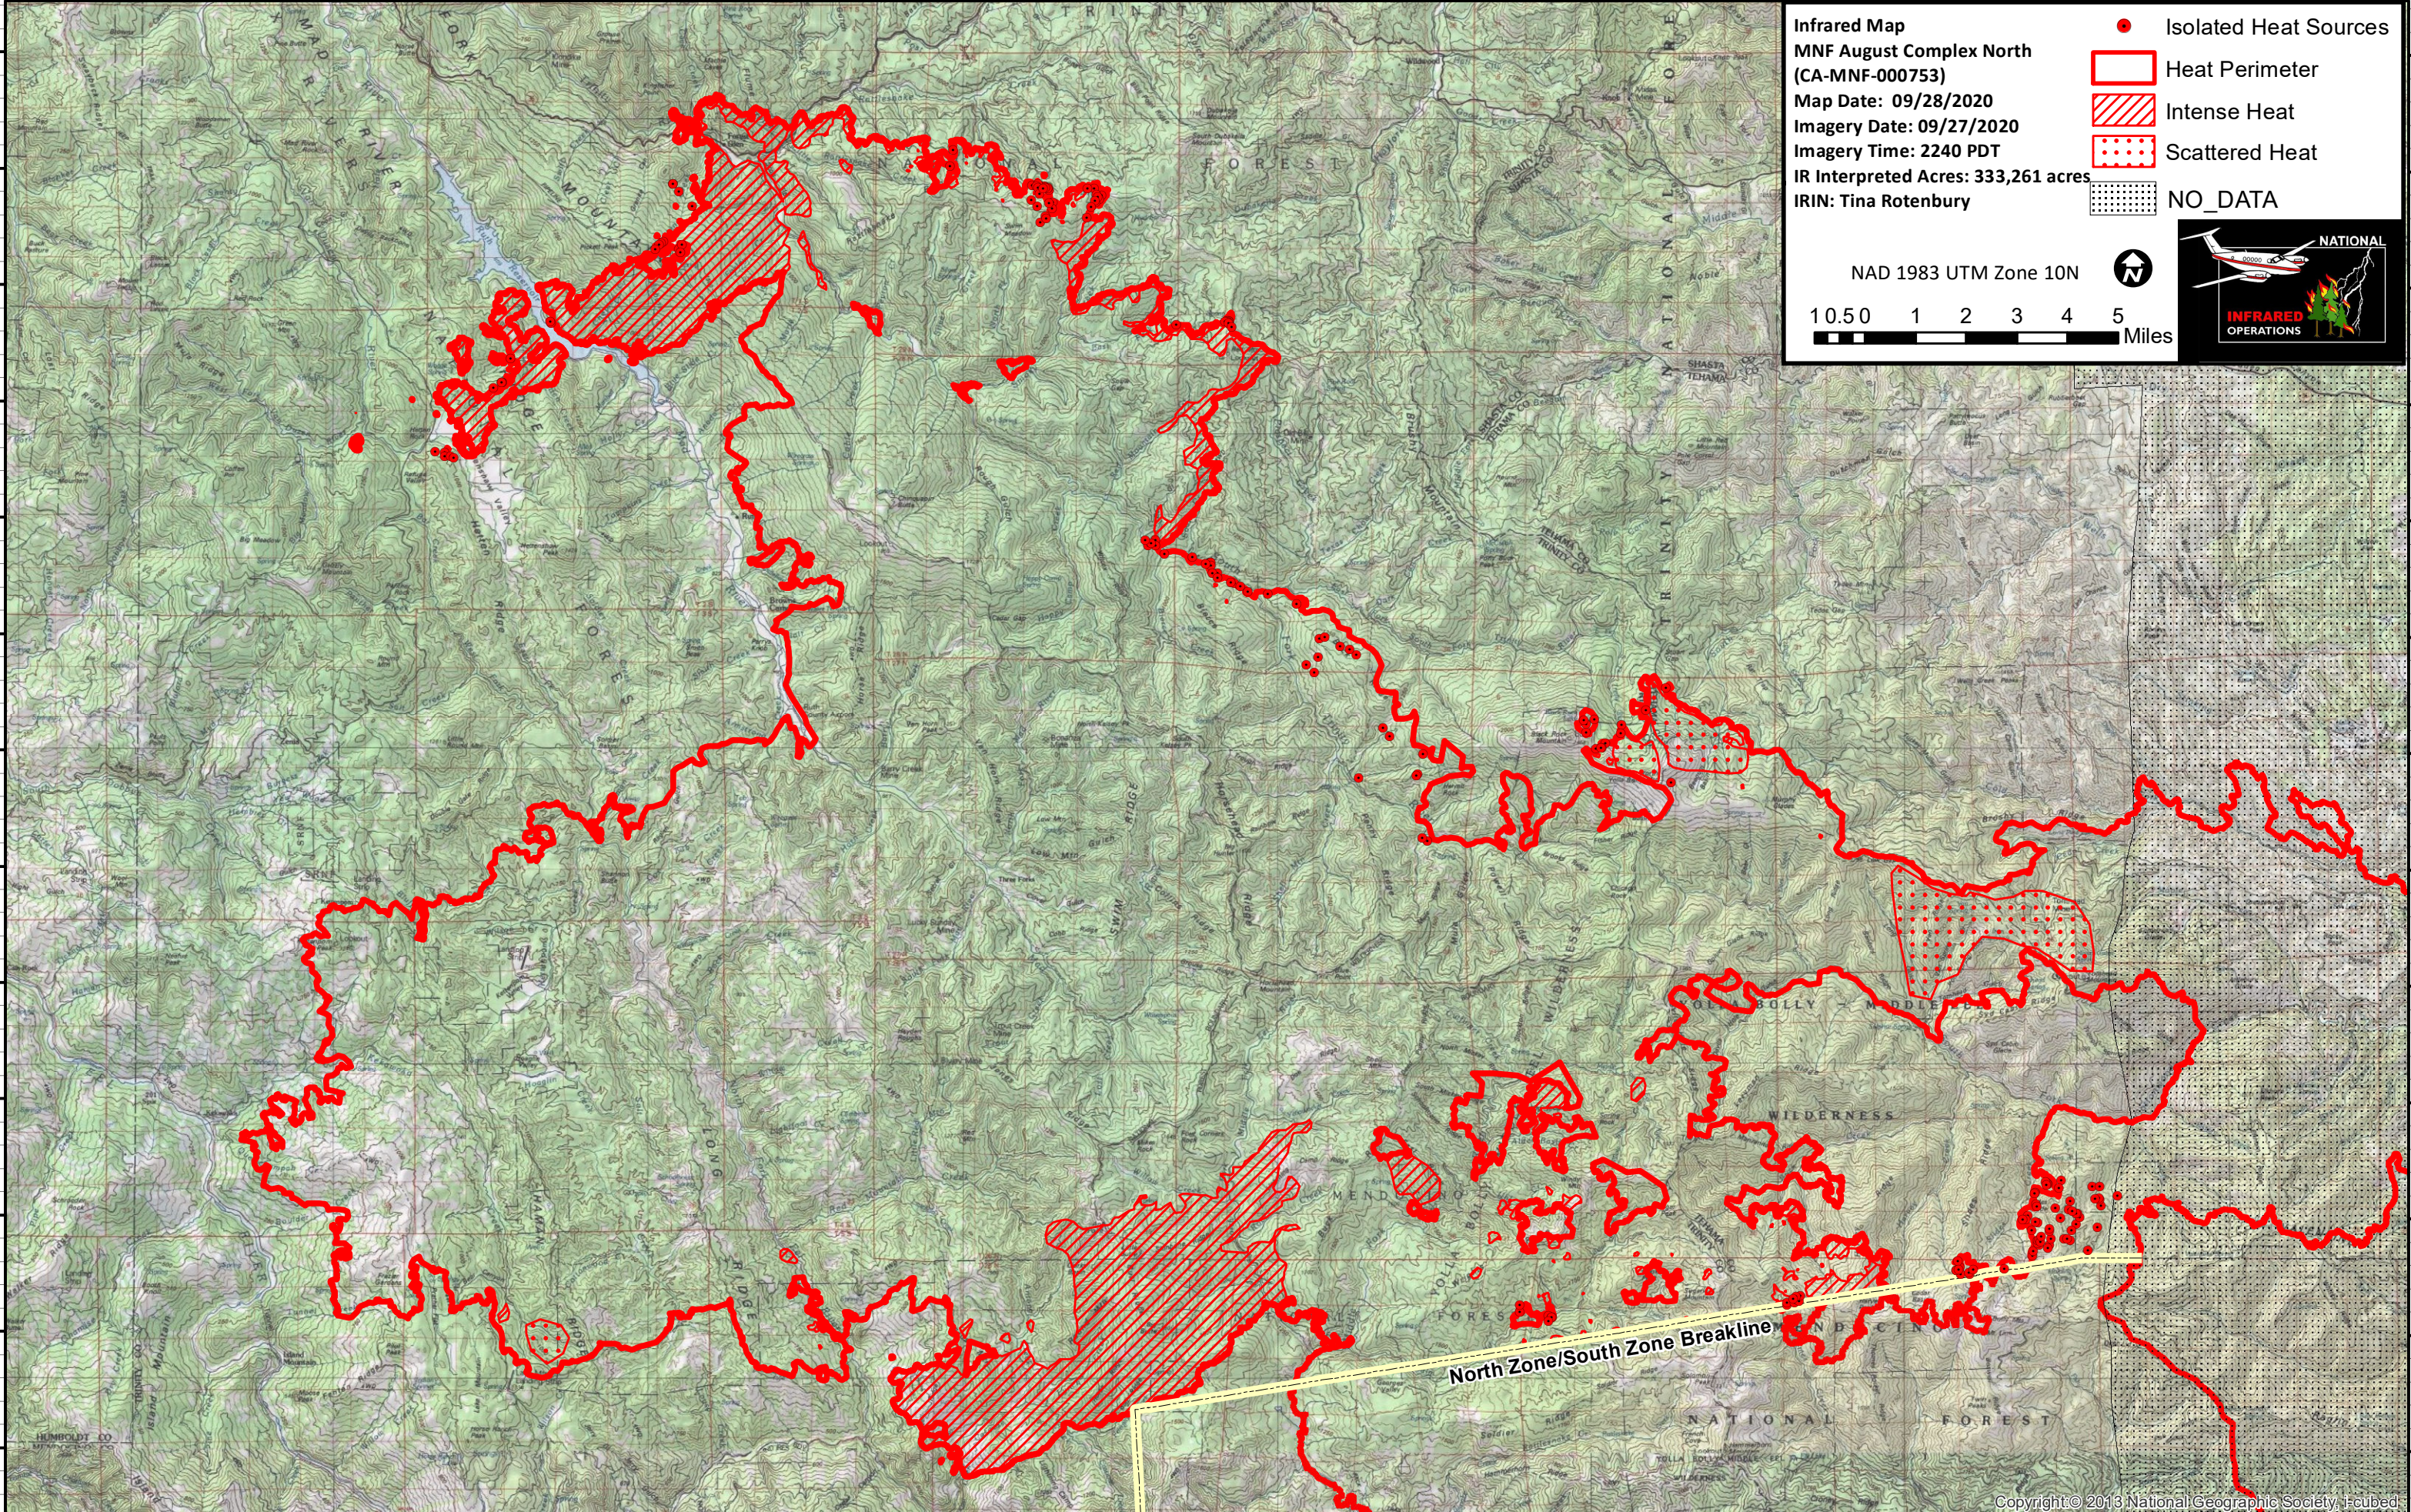

123°34'0"W 123°32'0"W 123°30'0"W 123°28'0"W 123°26'0"W 123°24'0"W 123°22'0"W 123°20'0"W 123°18'0"W 123°16'0"W 123°14'0"W 123°12'0"W 123°10'0"W 123°8'0"W 123°6'0"W 123°4'0"W 123°2'0"W 123°0'0"W 122°58'0"W 122°56'0"W 122°54'0"W 122°52'0"W 122°50'0"W 122°48'0"W 122°46'0"W 122°44'0"W 122°42'0"W

40°24'0"N
40°22'0"N
40°20'0"N
40°18'0"N
40°16'0"N
40°14'0"N
40°12'0"N
40°10'0"N
40°8'0"N
40°6'0"N
40°4'0"N
40°2'0"N
40°0'0"N

Infrared Map
MNF August Complex North
 (CA-MNF-000753)
 Map Date: 09/28/2020
 Imagery Date: 09/27/2020
 Imagery Time: 2240 PDT
 IR Interpreted Acres: 333,261 acres
 IRIN: Tina Rotenbury

- Isolated Heat Sources
- Heat Perimeter
- Intense Heat
- Scattered Heat
- NO_DATA

NAD 1983 UTM Zone 10N

10.50 1 2 3 4 5 Miles

North Zone/South Zone Breakline

123°34'0"W 123°32'0"W 123°30'0"W 123°28'0"W 123°26'0"W 123°24'0"W 123°22'0"W 123°20'0"W 123°18'0"W 123°16'0"W 123°14'0"W 123°12'0"W 123°10'0"W 123°8'0"W 123°6'0"W 123°4'0"W 123°2'0"W 123°0'0"W 122°58'0"W 122°56'0"W 122°54'0"W 122°52'0"W 122°50'0"W 122°48'0"W 122°46'0"W 122°44'0"W 122°42'0"W