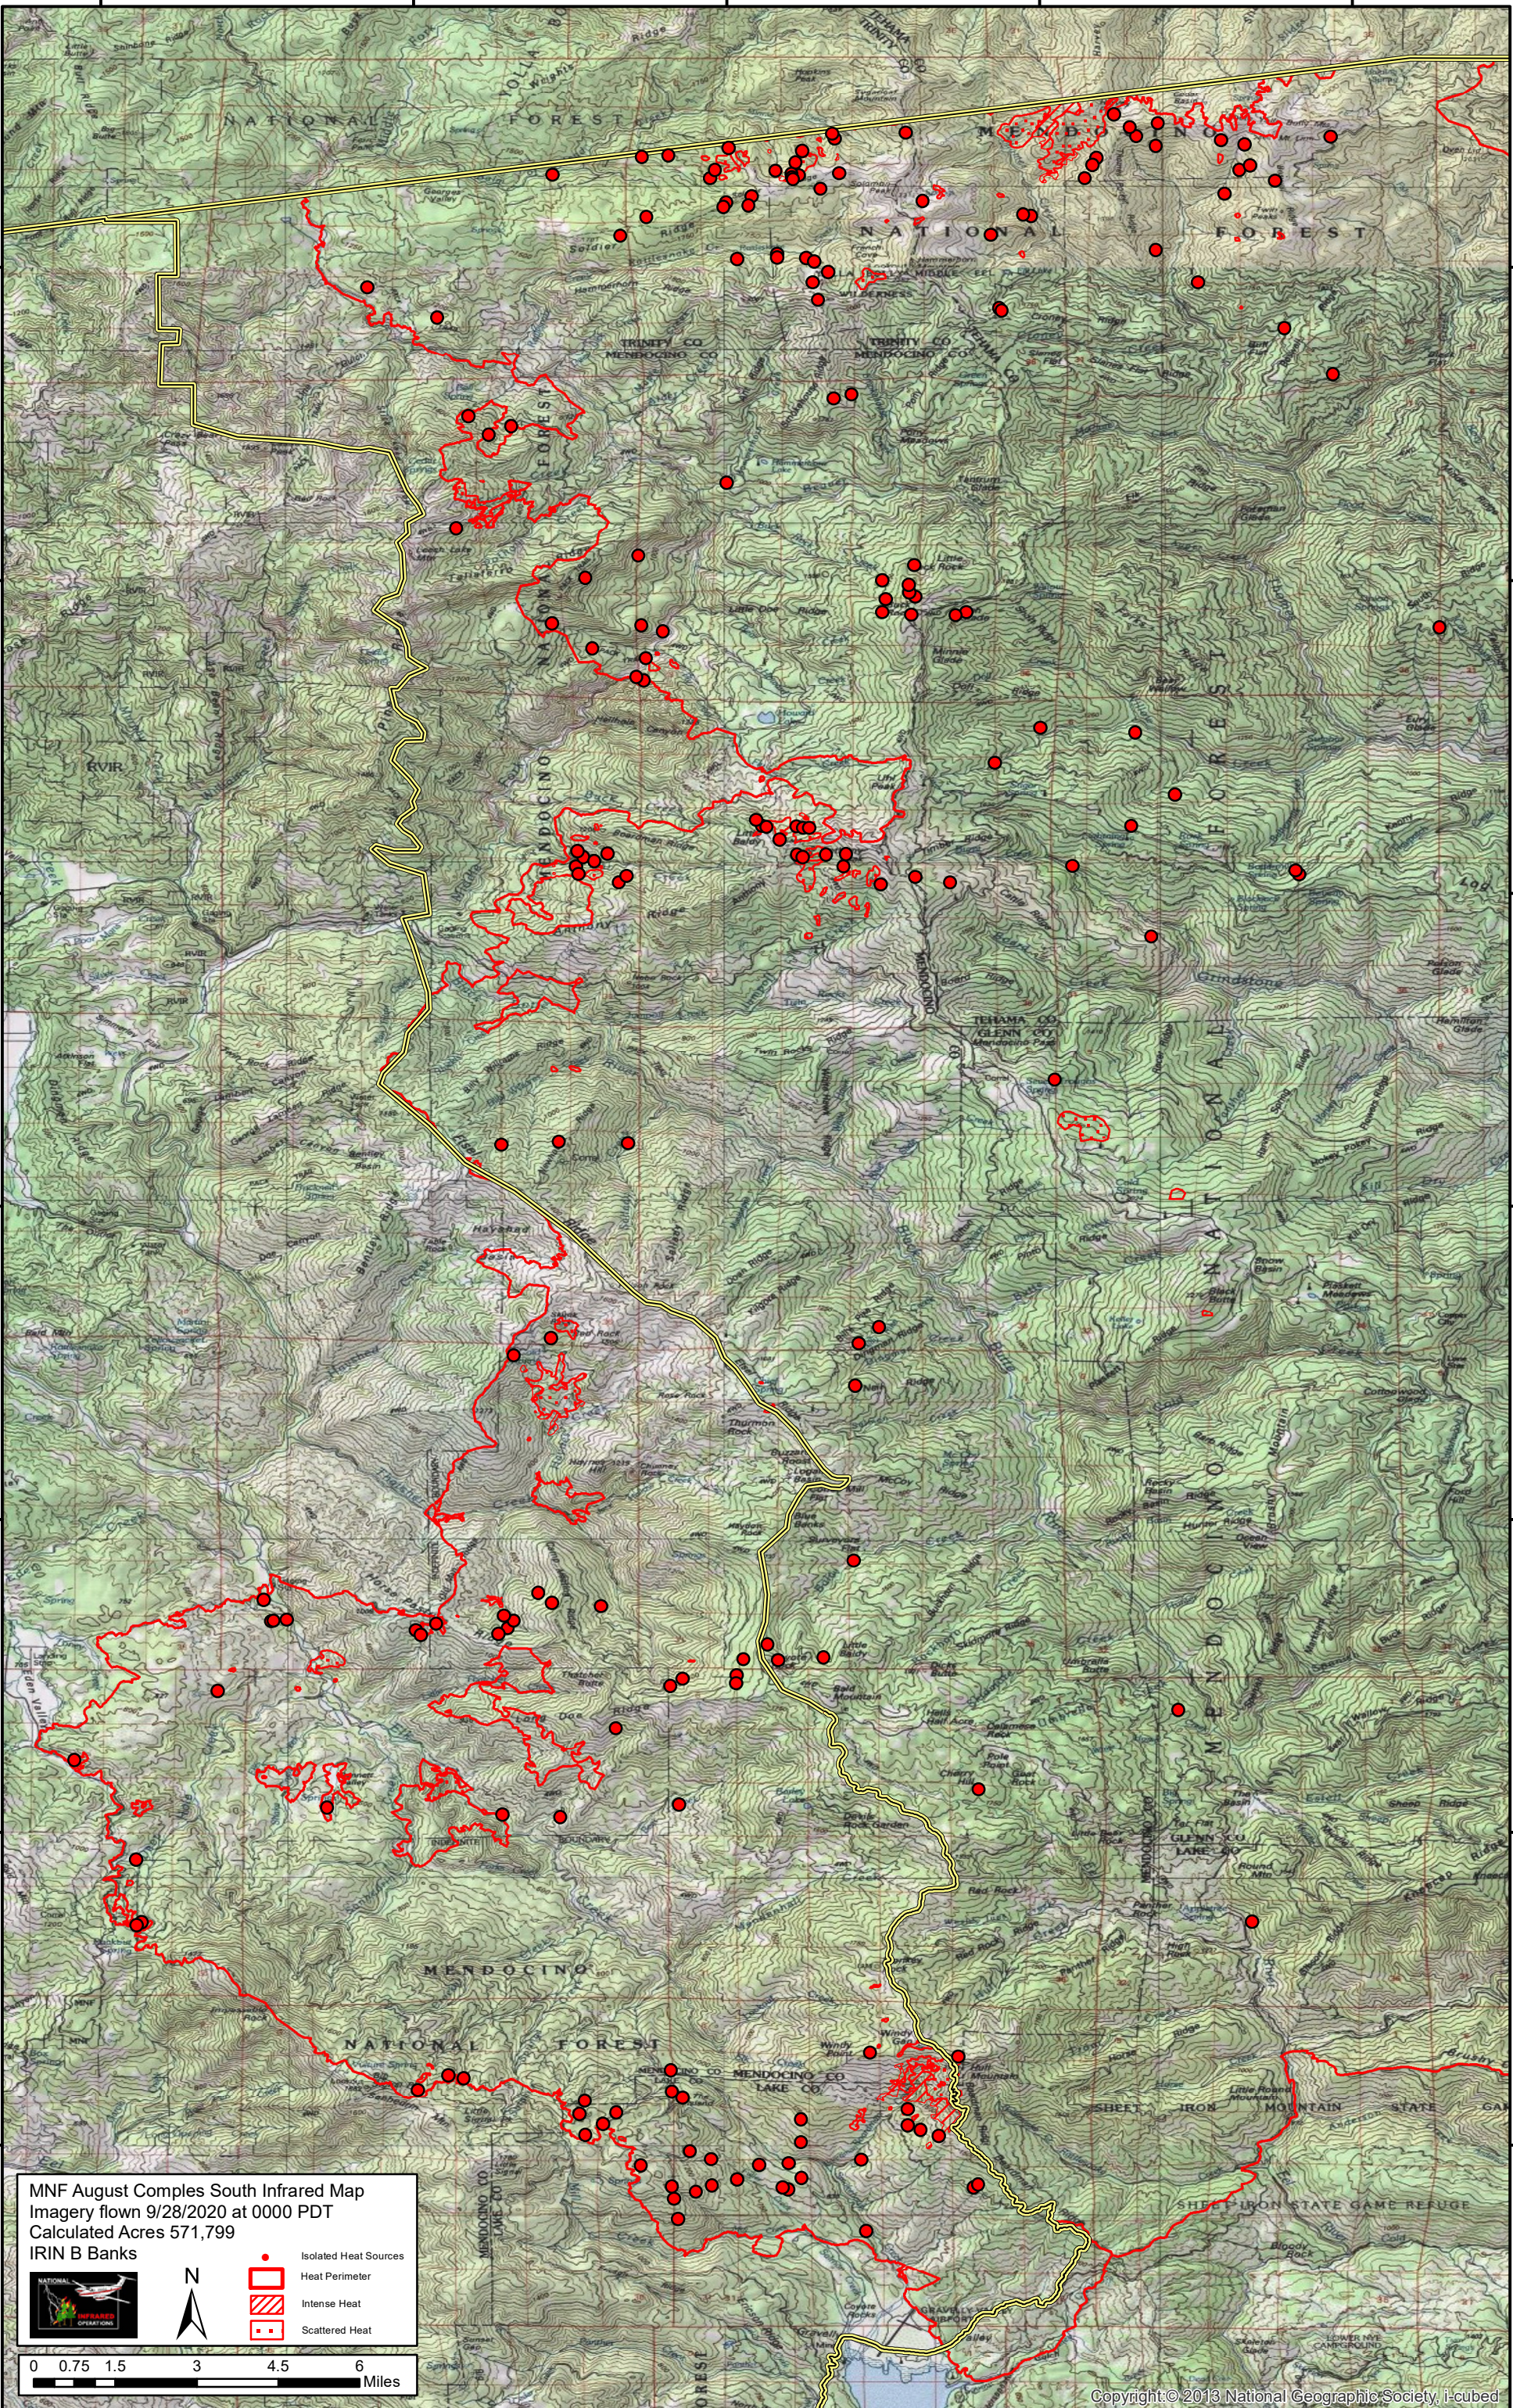

123°10'0"W

123°5'0"W

123°0'0"W

122°55'0"W

122°50'0"W

40°0'0"N

39°55'0"N

39°50'0"N

39°45'0"N

39°40'0"N

39°35'0"N

39°30'0"N

40°0'0"N

39°55'0"N

39°50'0"N

39°45'0"N

39°40'0"N

39°35'0"N

39°30'0"N

MNF August Complex South Infrared Map
 Imagery flown 9/28/2020 at 0000 PDT
 Calculated Acres 571,799
 IRIN B Banks

			Isolated Heat Sources
			Heat Perimeter
			Intense Heat
			Scattered Heat

0 0.75 1.5 3 4.5 6 Miles

123°10'0"W

123°5'0"W

123°0'0"W

122°55'0"W

122°50'0"W