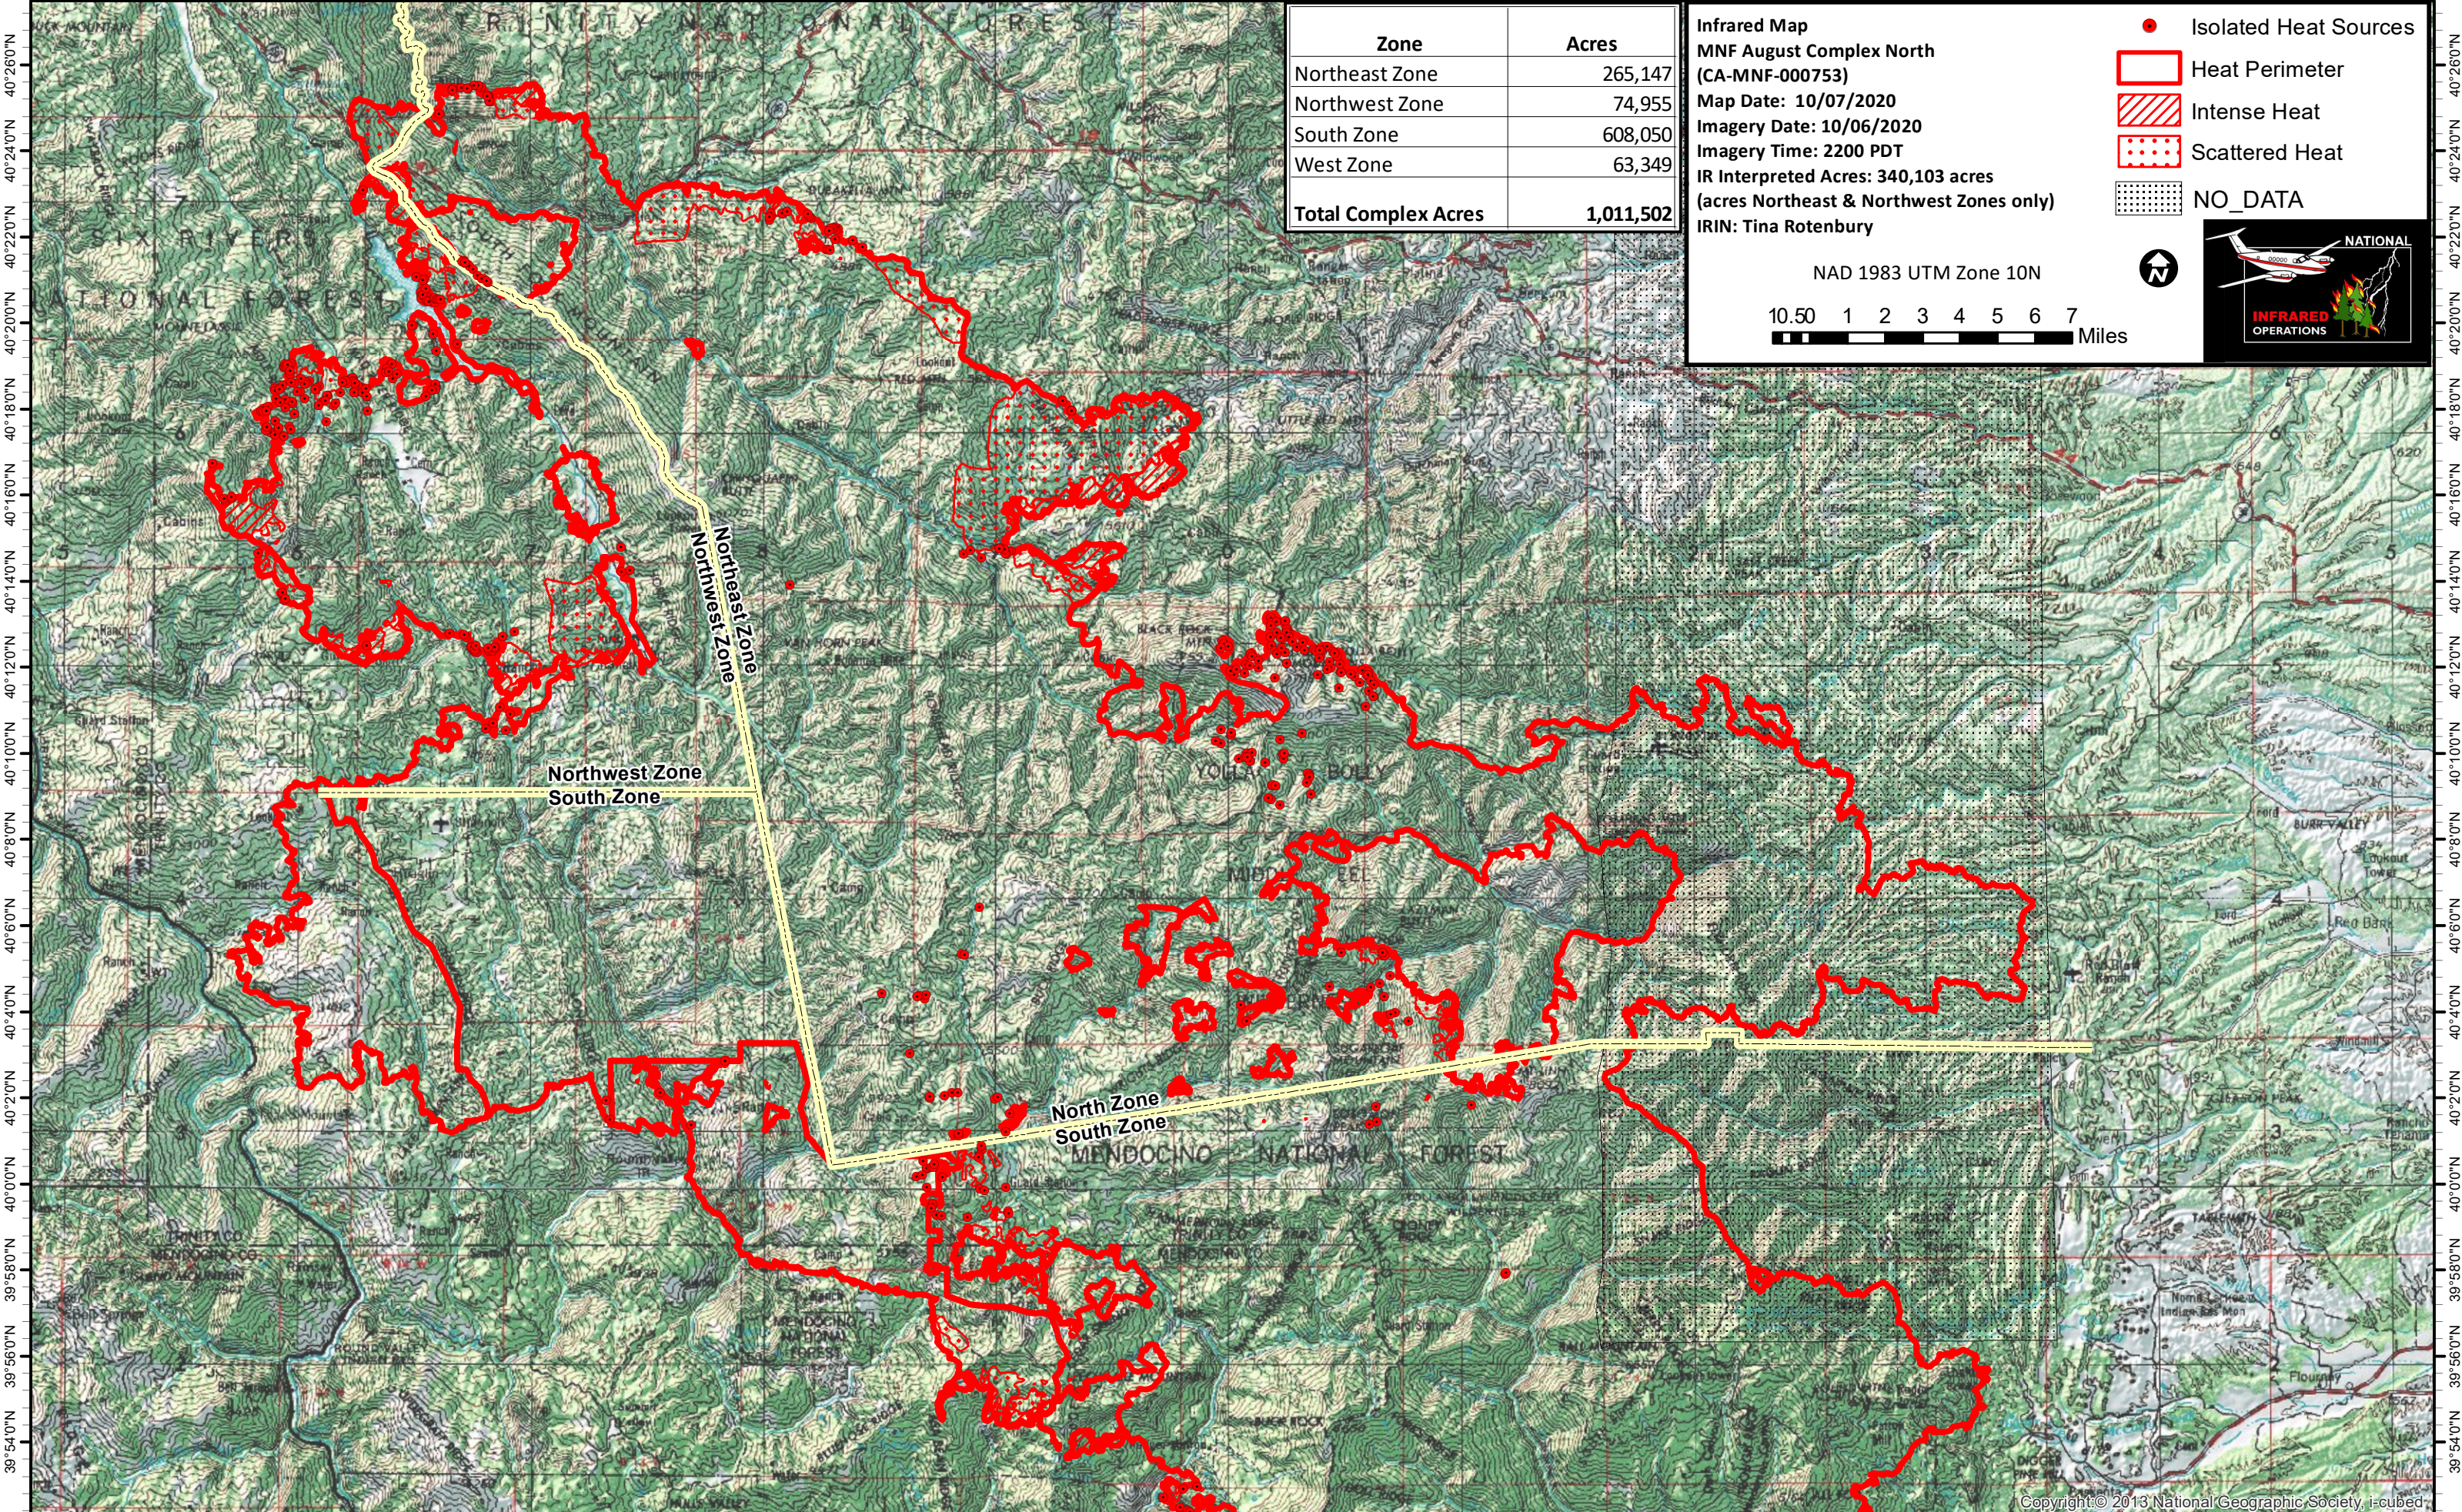

123°36'0"W 123°32'0"W 123°28'0"W 123°24'0"W 123°20'0"W 123°16'0"W 123°12'0"W 123°8'0"W 123°4'0"W 123°0'0"W 122°56'0"W 122°52'0"W 122°48'0"W 122°44'0"W 122°40'0"W 122°36'0"W 122°32'0"W 122°28'0"W 122°24'0"W

Zone	Acres
Northeast Zone	265,147
Northwest Zone	74,955
South Zone	608,050
West Zone	63,349
<b>Total Complex Acres</b>	<b>1,011,502</b>

**Infrared Map**  
**MNF August Complex North**  
**(CA-MNF-000753)**  
**Map Date: 10/07/2020**  
**Imagery Date: 10/06/2020**  
**Imagery Time: 2200 PDT**  
**IR Interpreted Acres: 340,103 acres**  
**(acres Northeast & Northwest Zones only)**  
**IRIN: Tina Rotenbury**

- Isolated Heat Sources
- Heat Perimeter
- Intense Heat
- Scattered Heat
- NO\_DATA

NAD 1983 UTM Zone 10N

10.50 1 2 3 4 5 6 7 Miles

123°36'0"W 123°32'0"W 123°28'0"W 123°24'0"W 123°20'0"W 123°16'0"W 123°12'0"W 123°8'0"W 123°4'0"W 123°0'0"W 122°56'0"W 122°52'0"W 122°48'0"W 122°44'0"W 122°40'0"W 122°36'0"W 122°32'0"W 122°28'0"W 122°24'0"W